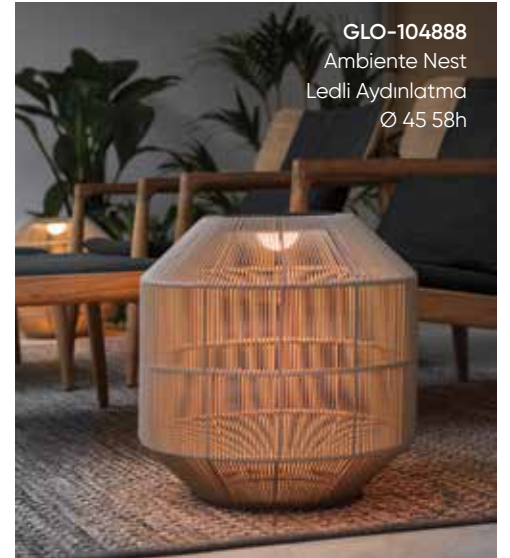

GLO-104888
Ambiente Nest
Ledli Aydınlatma
Ø 45 58h