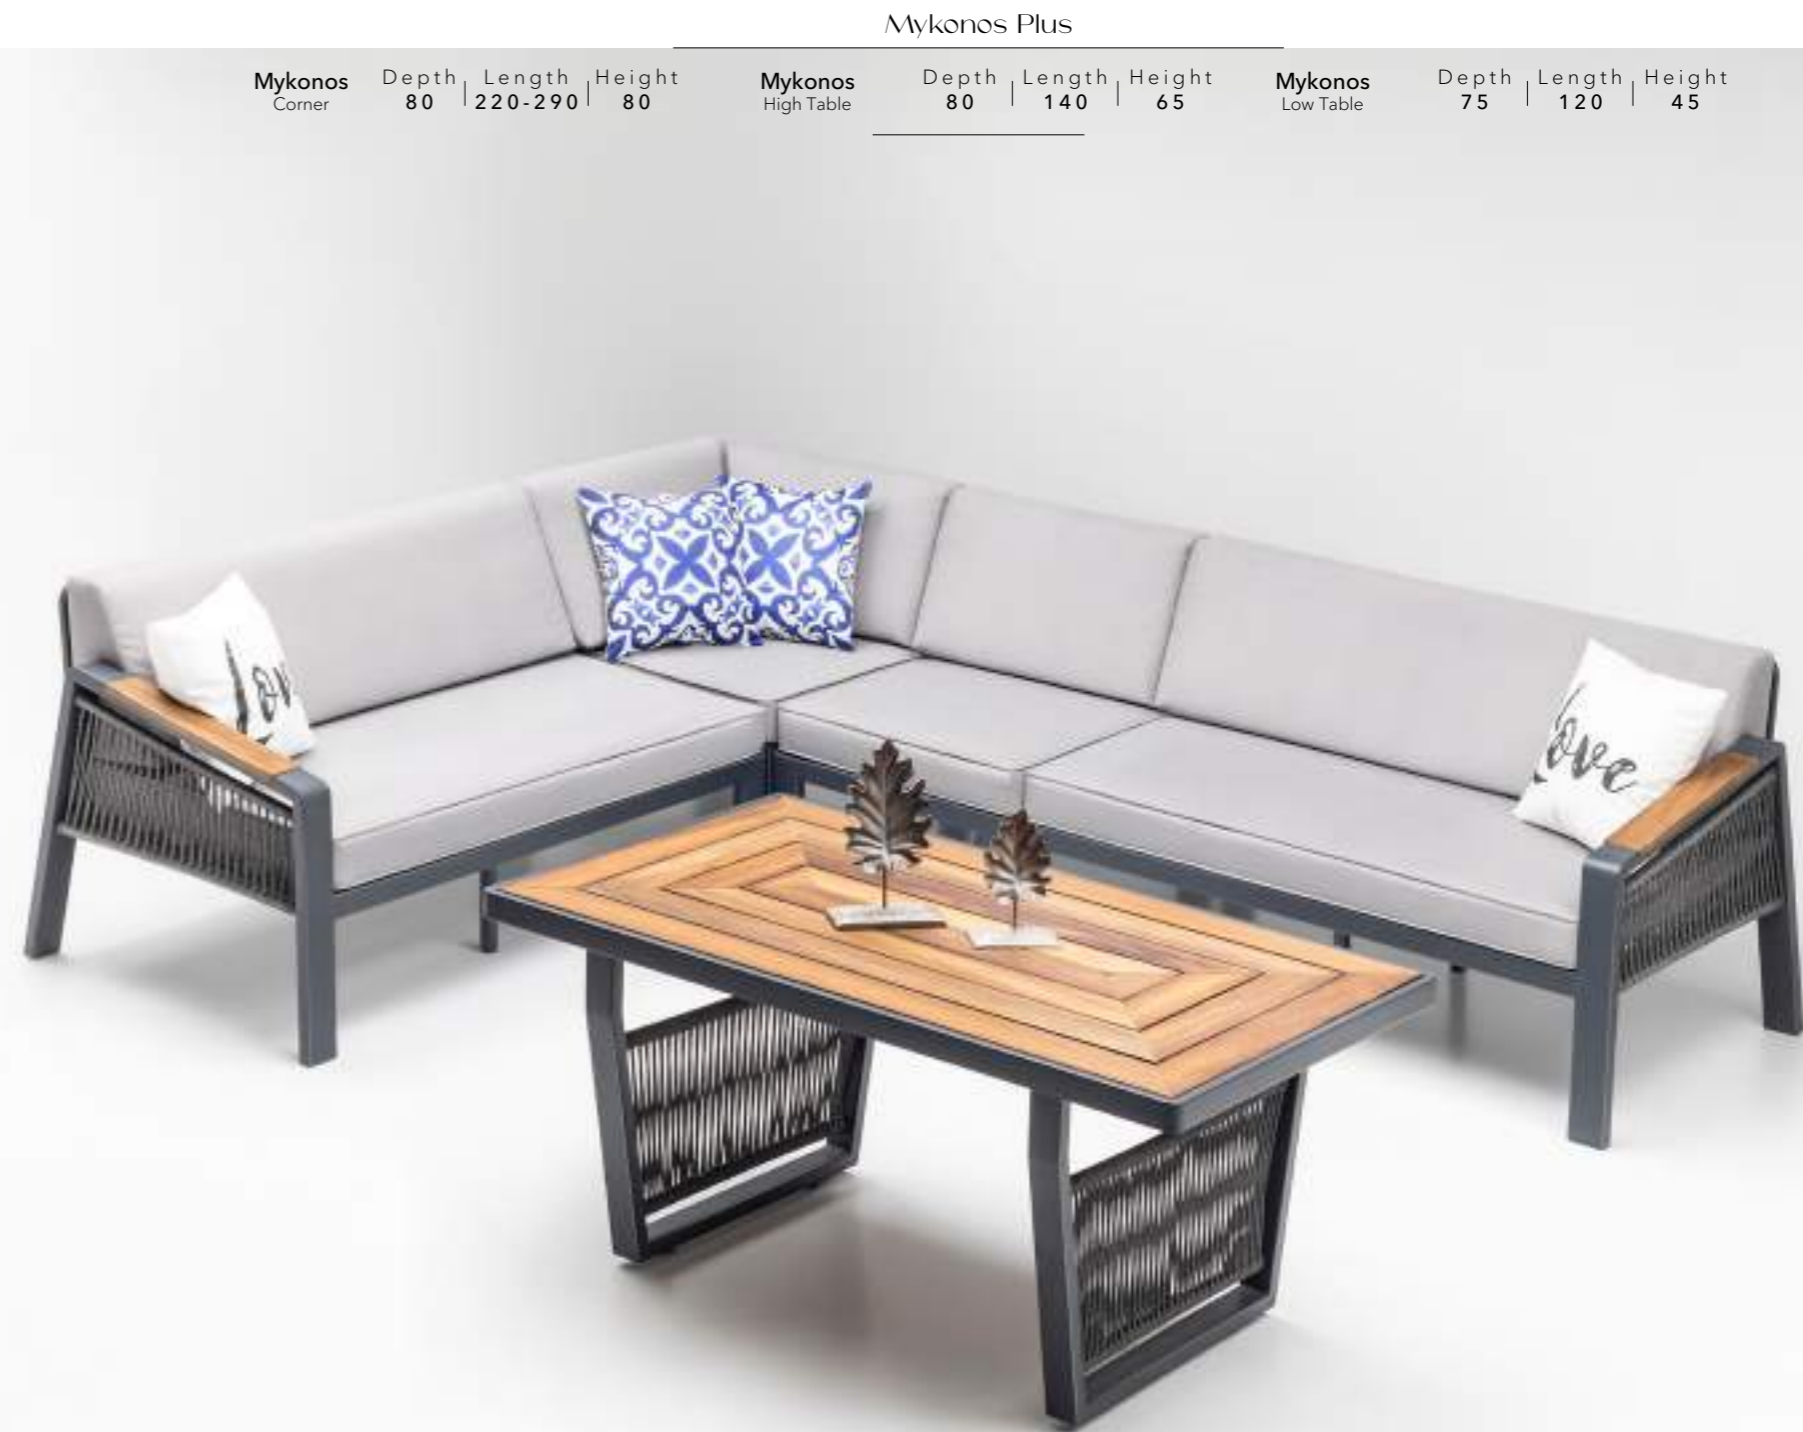

MYRONOS PLUS

Dining Set

LUXIO CORD
OUTDOOR ROPE
This set is handwoven using Luxio Cord

Mykonos Plus

Mykonos
Chair

Depth
70

Length
60

Height
80

Mykonos
Table

Depth
100

Length
200

Height
75

MYKONOS PLUS

Corner Set

LUXIO CORD
OUTDOOR ROPE

This set is handwoven using Luxio Cord