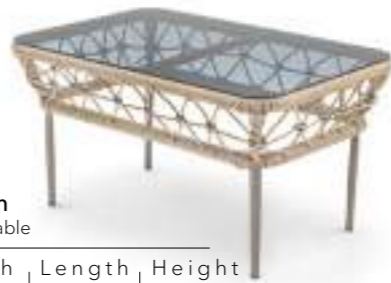

Aston
Coffee Table
Depth | Length | Height
60 | 90 | 50