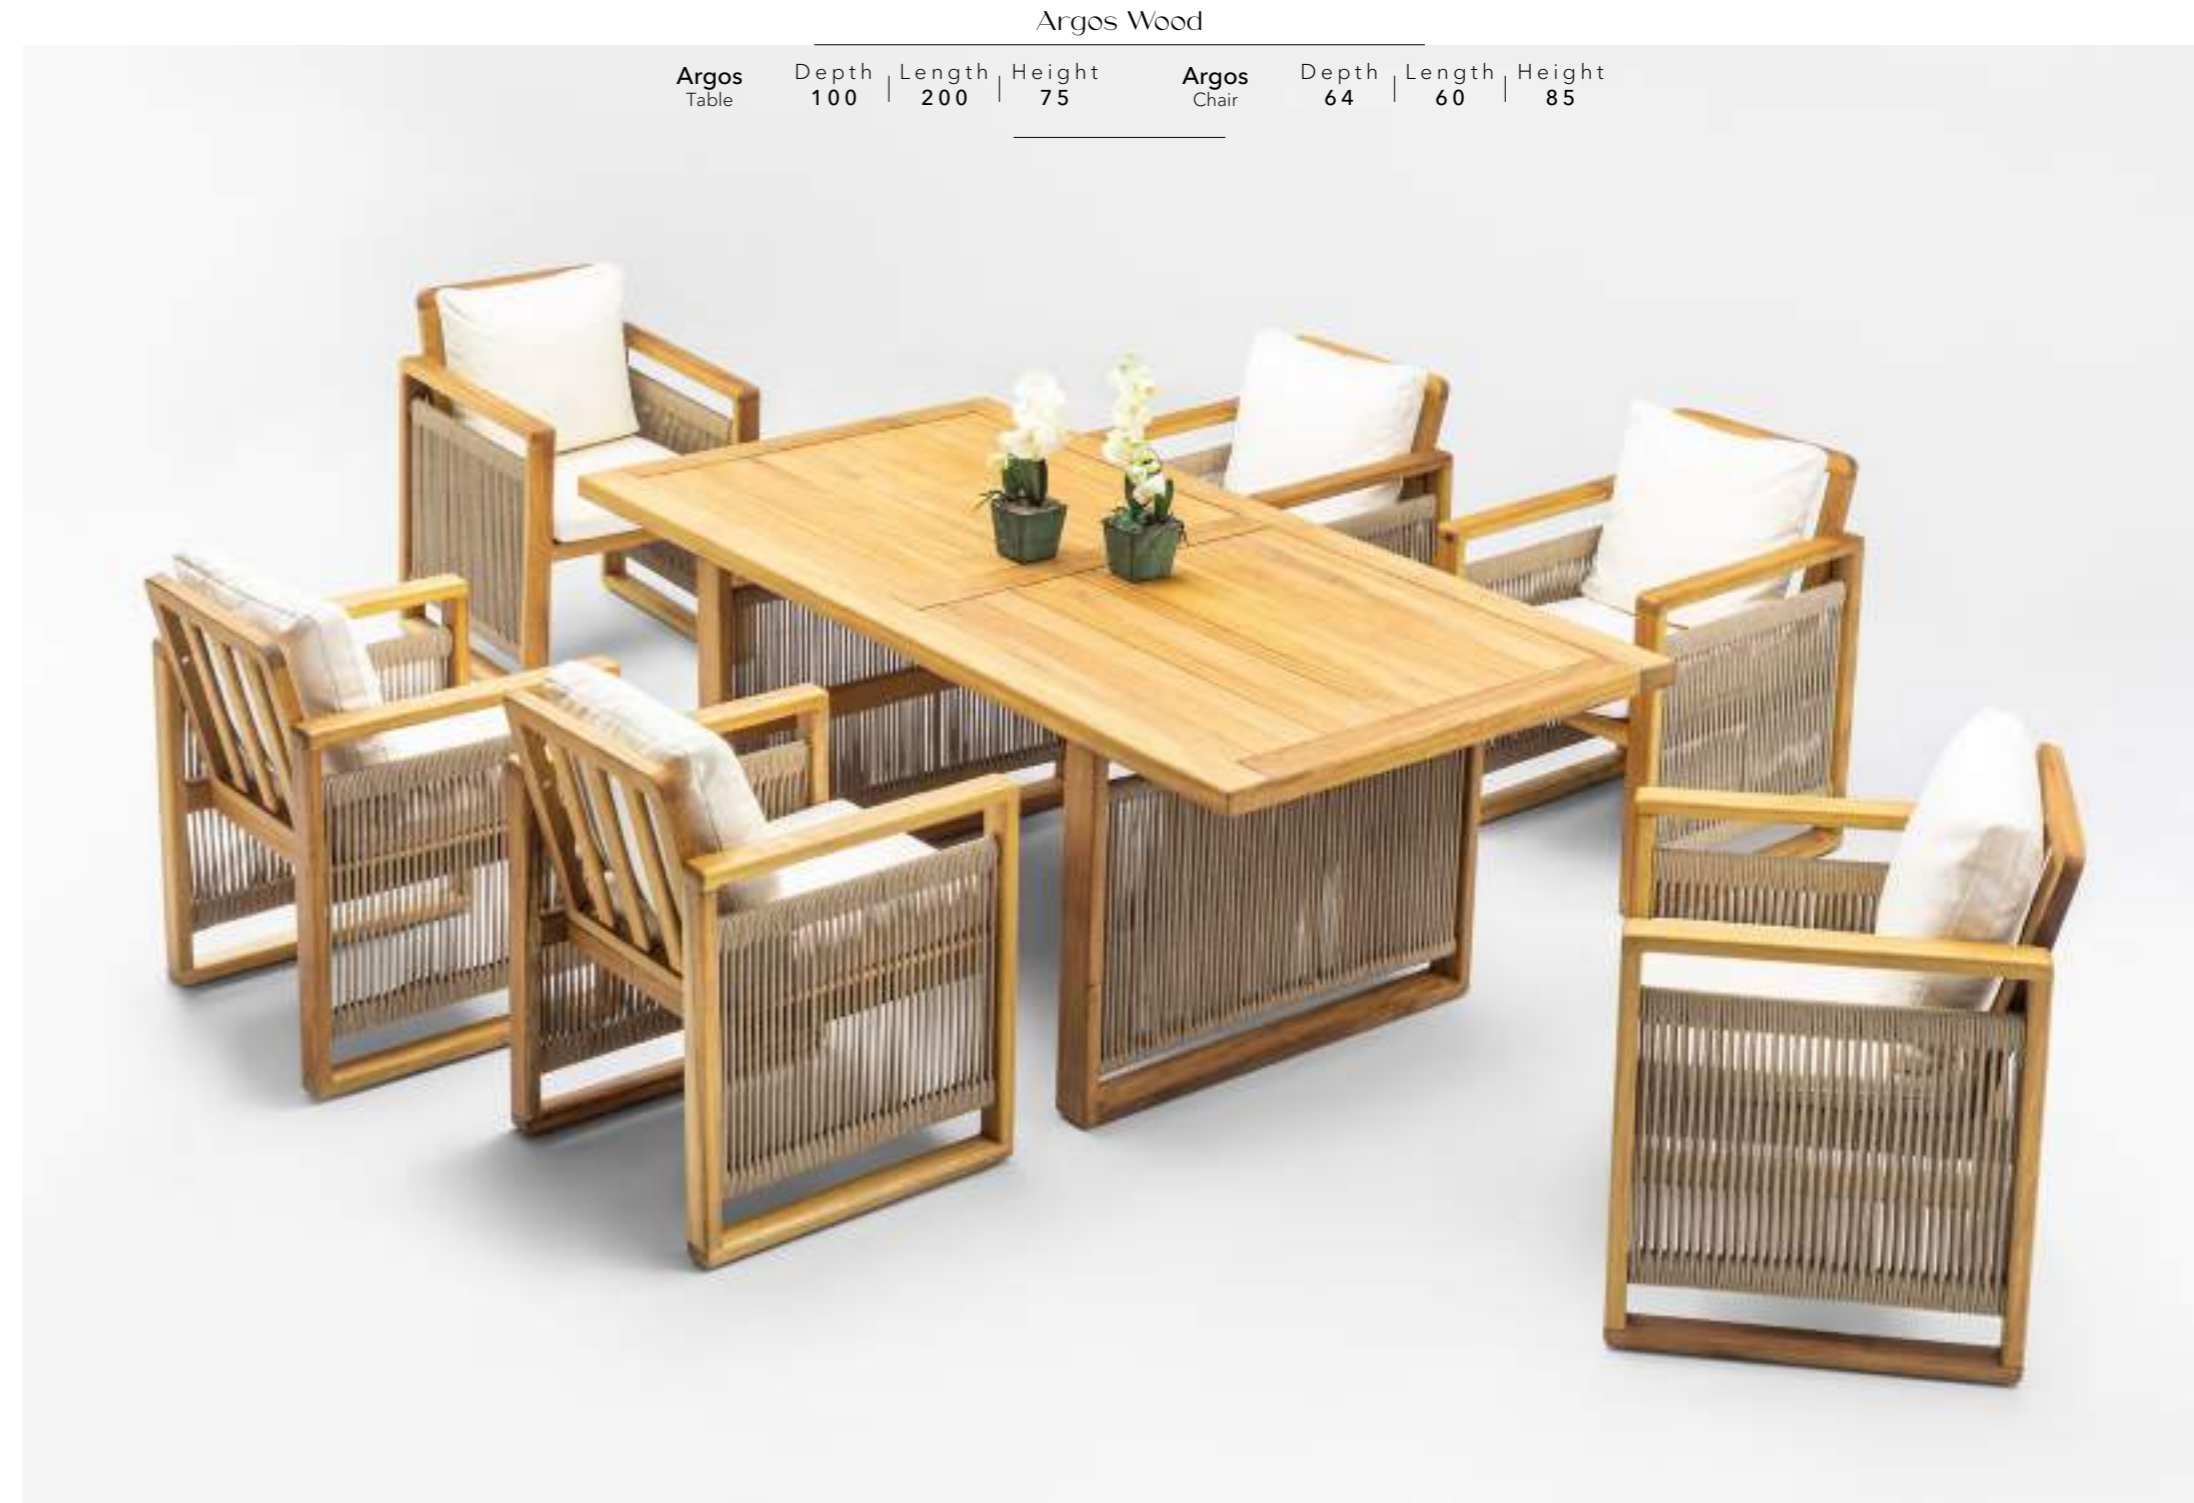

Argos
Coffee Table

Depth | Length | Height
80 | 140 | 55

ARGOS & WOOD

D

ining Set

Argos Wood							
Argos Table	Depth	Length	Height	Argos Chair	Depth	Length	Height
	100	200	75		64	60	85

LUXIO CORD
OUTDOOR ROPE