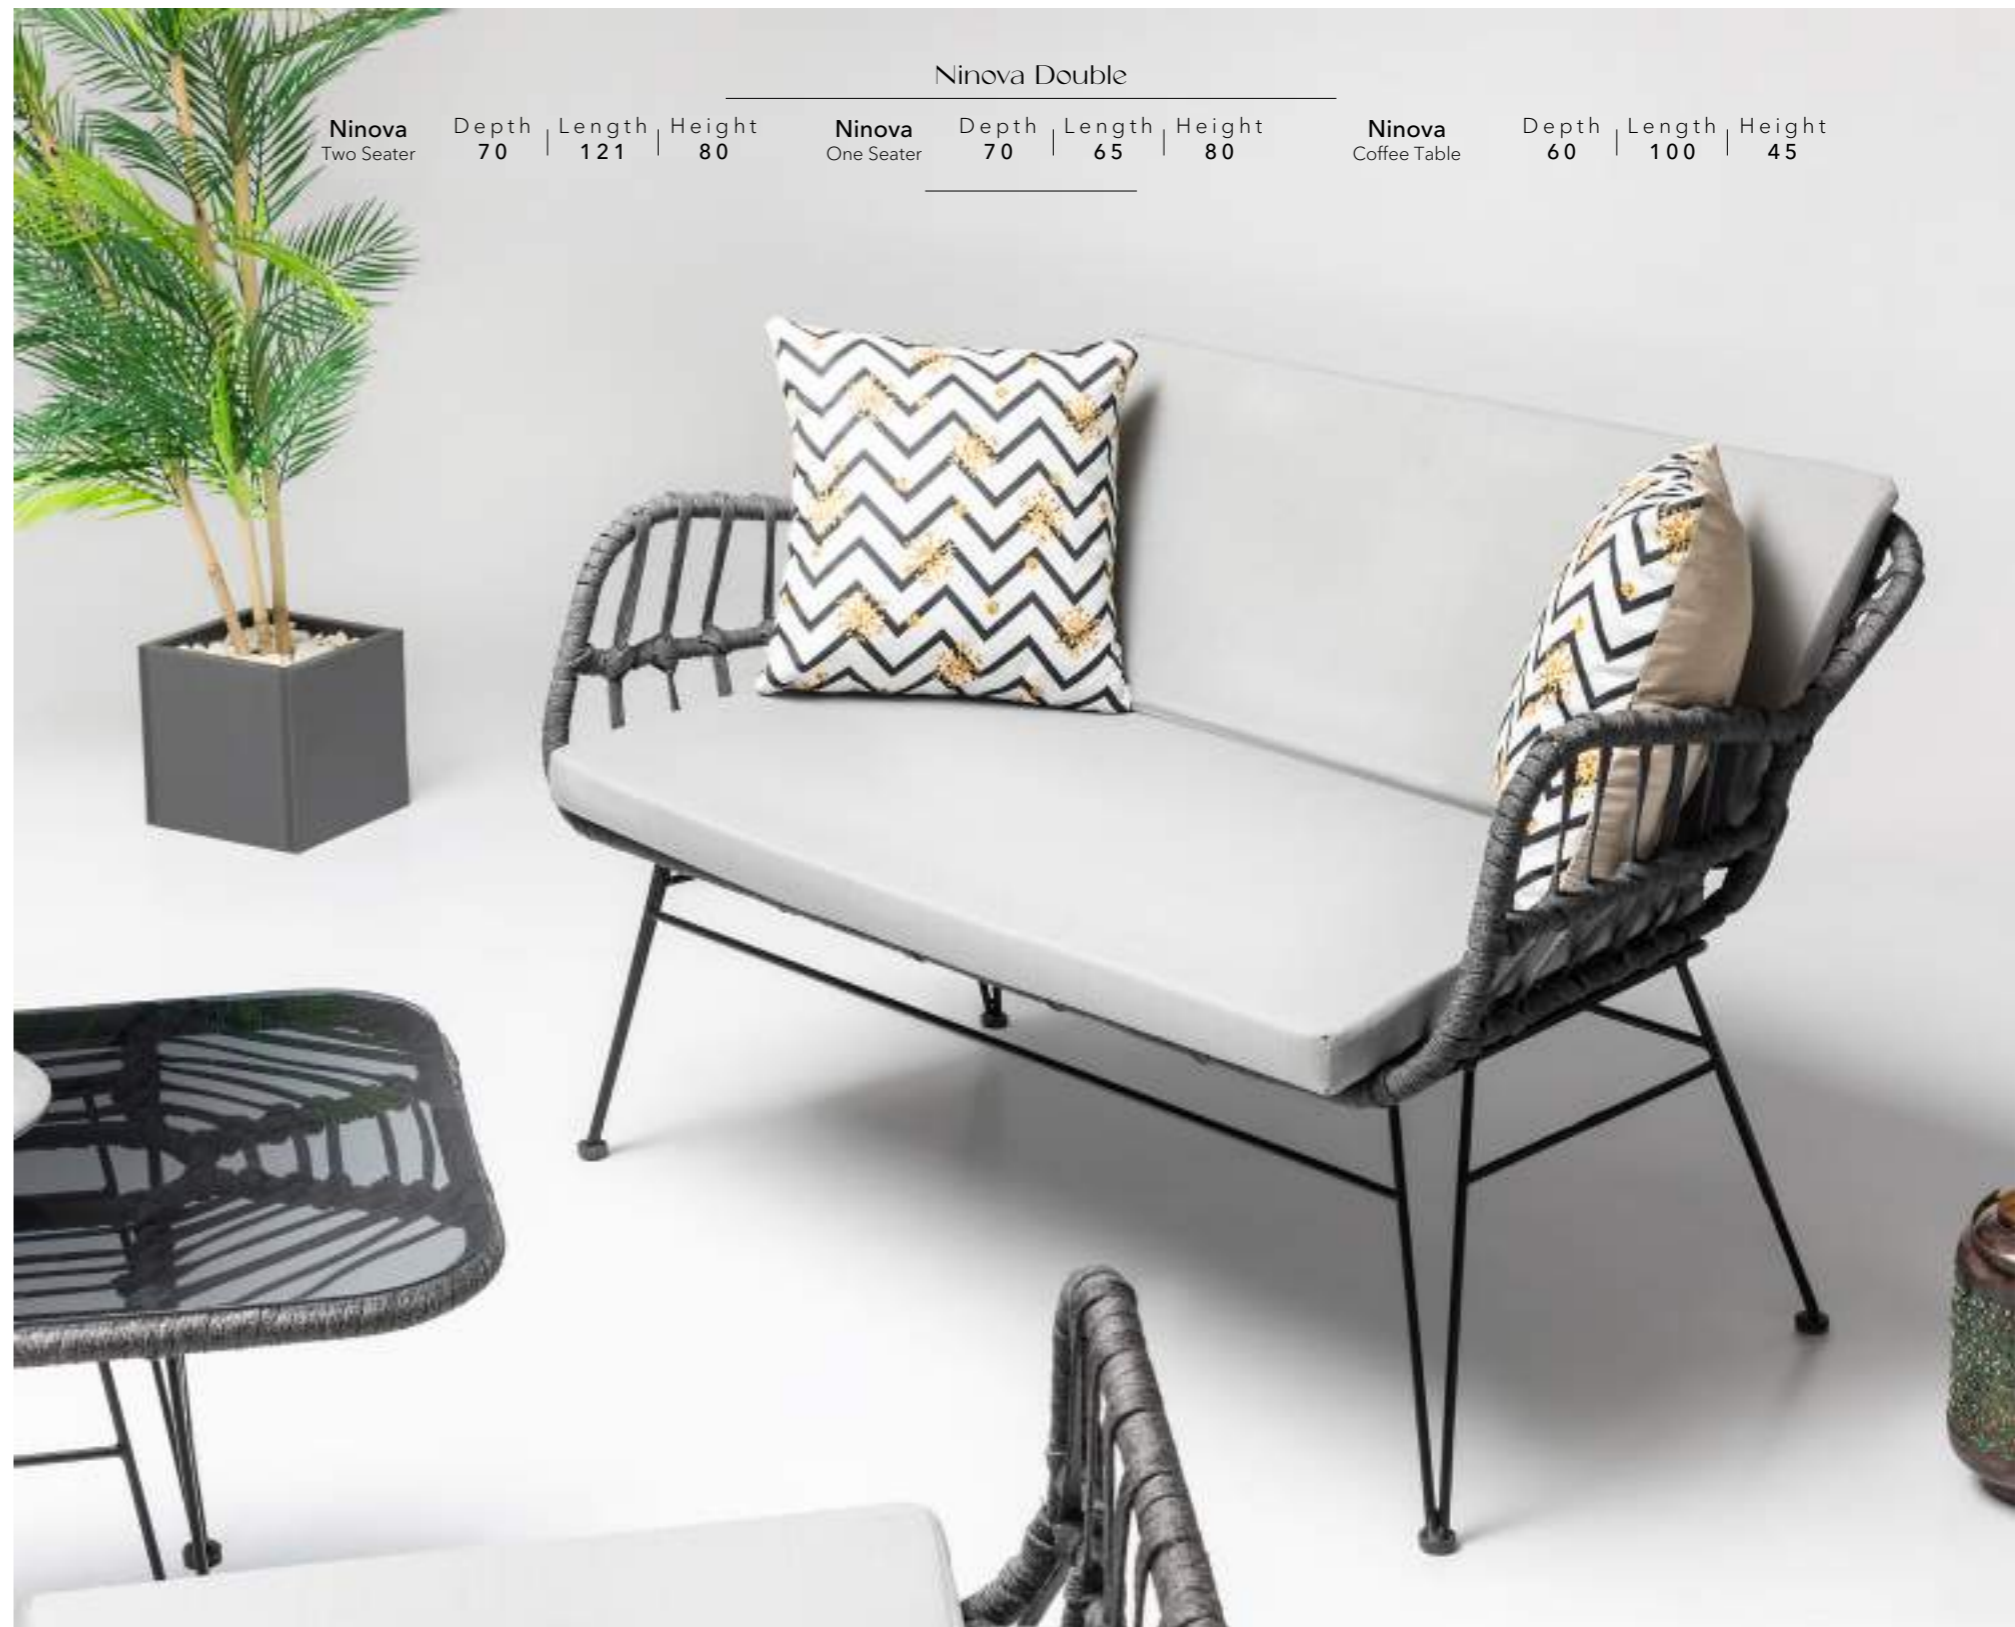

Ninova Double											
Ninova Two Seater	Depth	Length	Height	Ninova One Seater	Depth	Length	Height	Ninova Coffee Table	Depth	Length	Height
	70	121	80		70	65	80		60	100	45