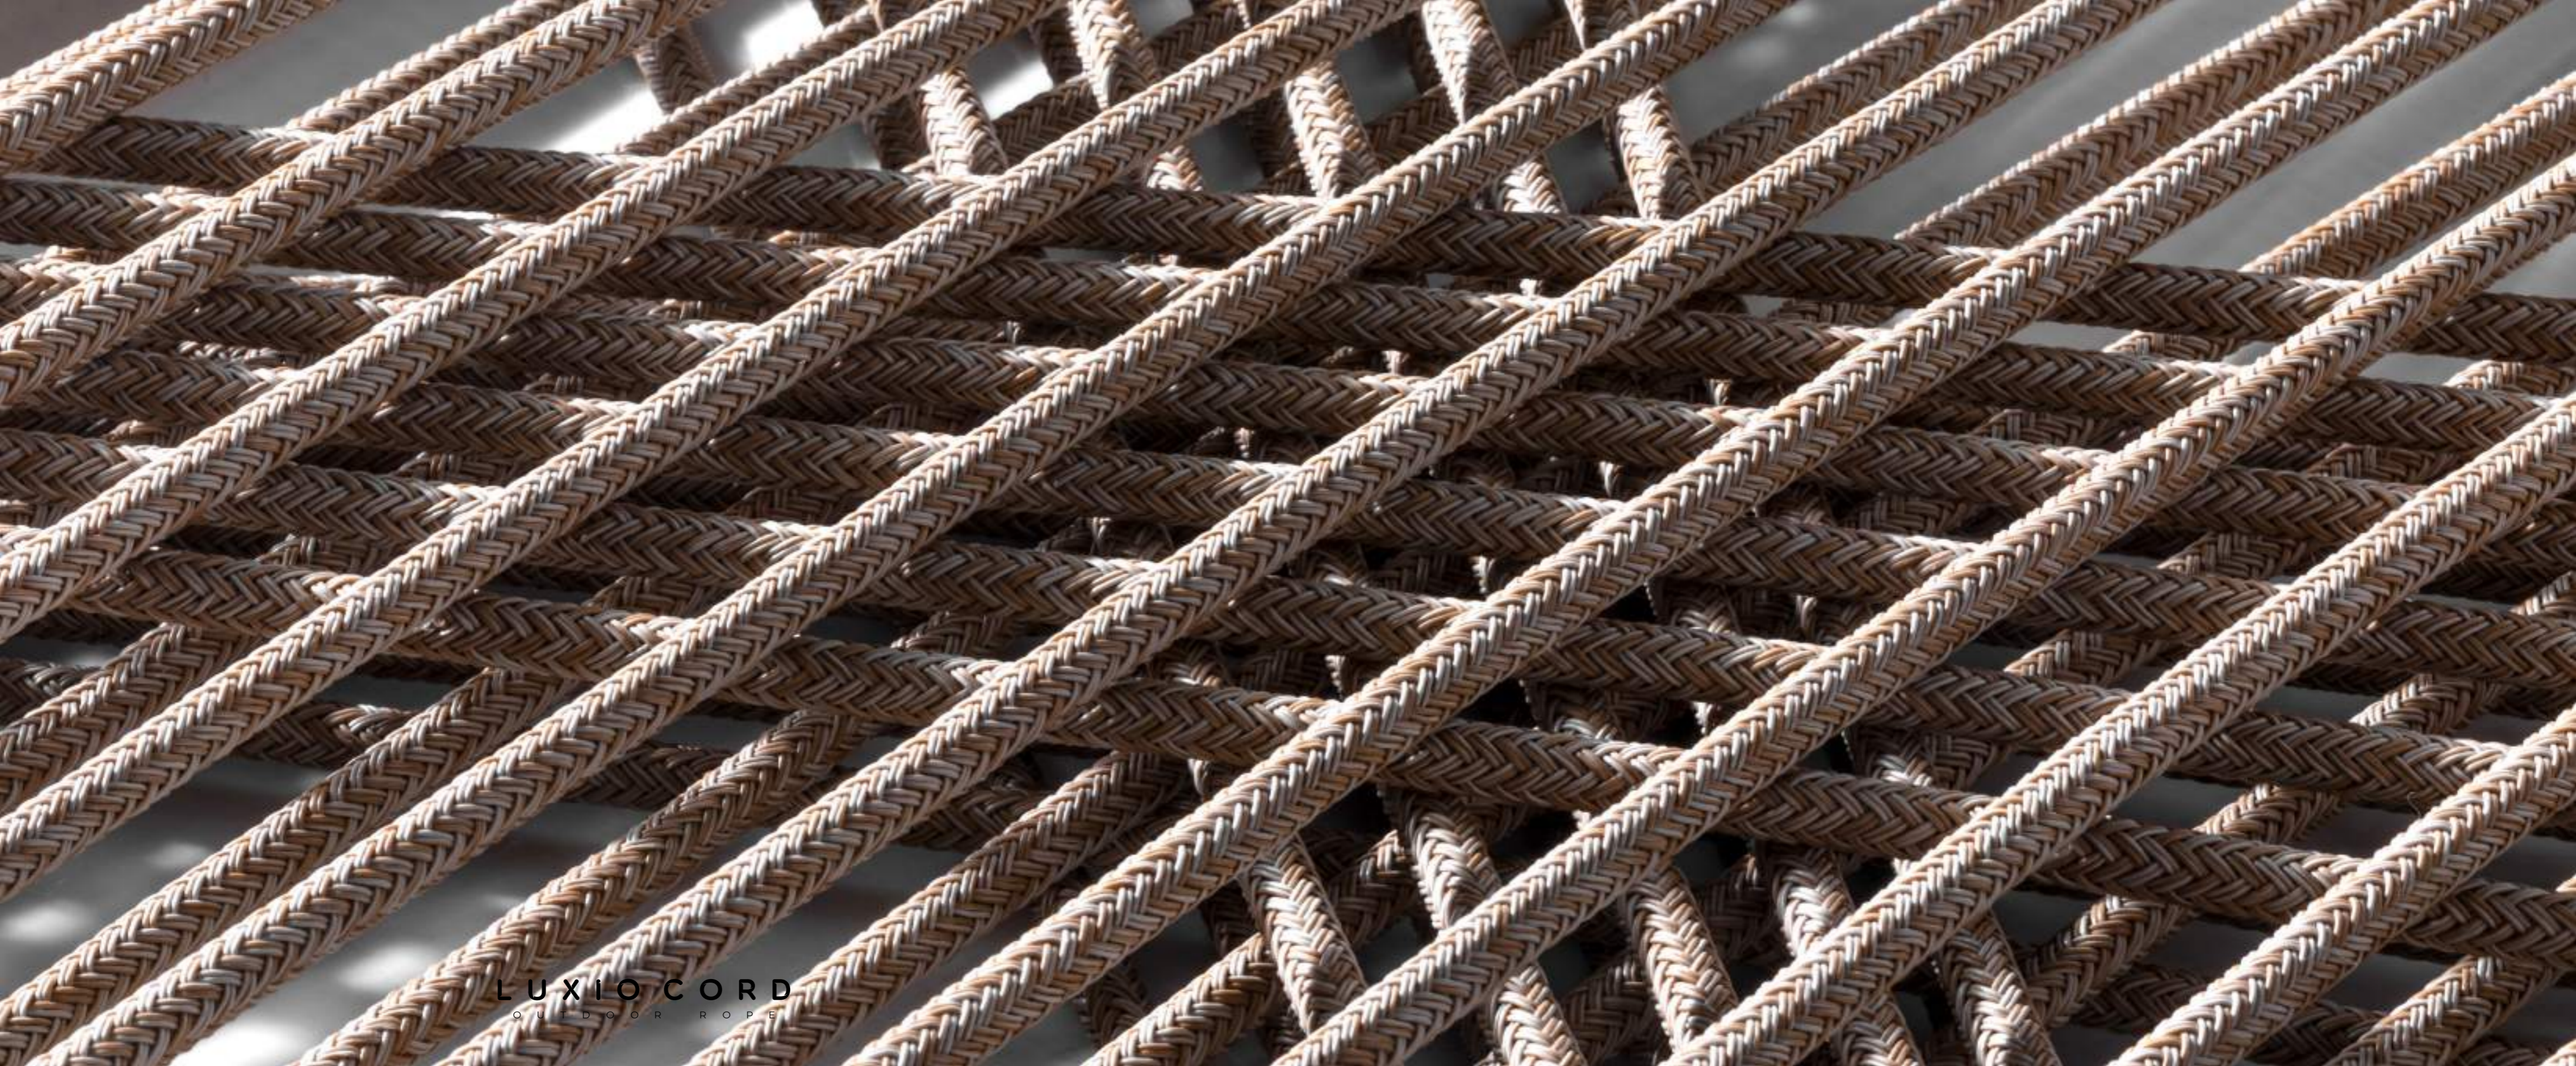

LUXIO CORD
OUTDOOR ROPE