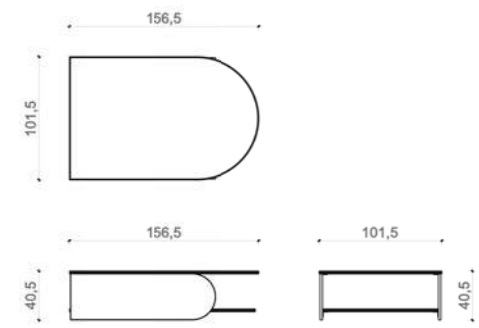

#### TABLE LAMP

THE FARAMA TABLE LAMP,  
IT CAN BE APPLIED WITH MANY COLOR AND TEXTURE  
OPTIONS ALONG WITH LACQUER AND TITANIUM METAL  
DETAILS.

**ACCESSORY**  
THE FARAMA ACCESSORY,  
IT IS AVAILABLE IN MANY COLORS TITANIUM  
METAL DETAILS.