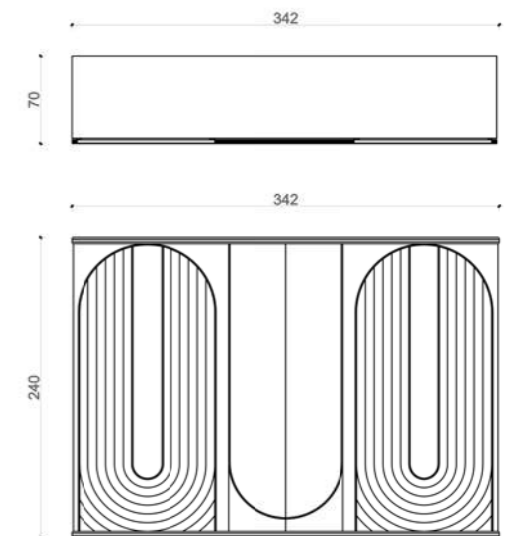

#### TABLE LAMP

THE FARAMA TABLE LAMP,  
IT CAN BE APPLIED WITH MANY COLOR AND TEXTURE  
OPTIONS ALONG WITH LACQUER AND TITANIUM METAL  
DETAILS.

**ACCESSORY**  
THE FARAMA ACCESSORY,  
IT IS AVAILABLE IN MANY COLORS TITANIUM  
METAL DETAILS.