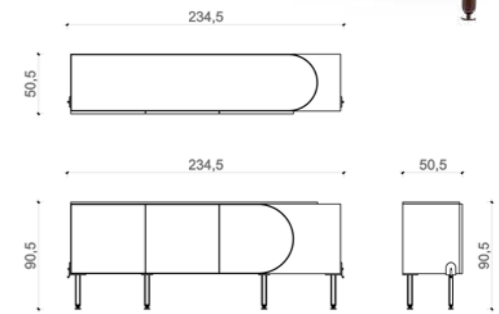

#### TABLE LAMP

THE FARAMA TABLE LAMP,  
IT CAN BE APPLIED WITH MANY COLOR AND TEXTURE  
OPTIONS ALONG WITH LACQUER AND TITANIUM METAL  
DETAILS.

**ACCESSORY**  
THE FARAMA ACCESSORY,  
IT IS AVAILABLE IN MANY COLORS TITANIUM  
METAL DETAILS.