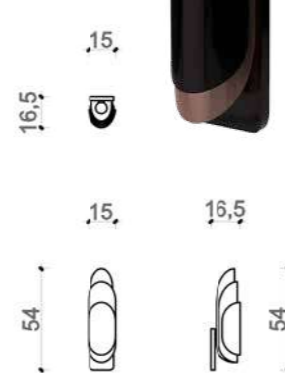

#### TABLE LAMP

THE FARAMA TABLE LAMP,  
IT CAN BE APPLIED WITH MANY COLOR AND TEXTURE  
OPTIONS ALONG WITH LACQUER AND TITANIUM METAL  
DETAILS.

**ACCESSORY**  
THE FARAMA ACCESSORY,  
IT IS AVAILABLE IN MANY COLORS TITANIUM  
METAL DETAILS.