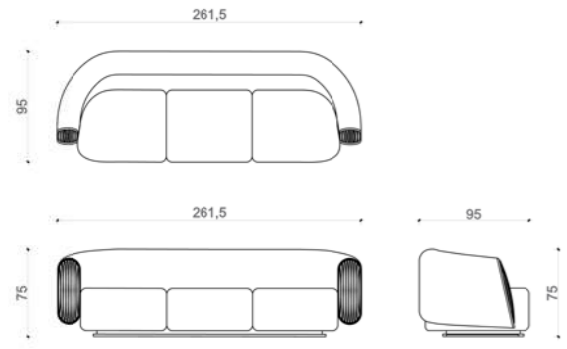

#### TABLE LAMP

THE FARAMA TABLE LAMP,  
IT CAN BE APPLIED WITH MANY COLOR AND TEXTURE  
OPTIONS ALONG WITH LACQUER AND TITANIUM METAL  
DETAILS.

**ACCESSORY**  
THE FARAMA ACCESSORY,  
IT IS AVAILABLE IN MANY COLORS TITANIUM  
METAL DETAILS.