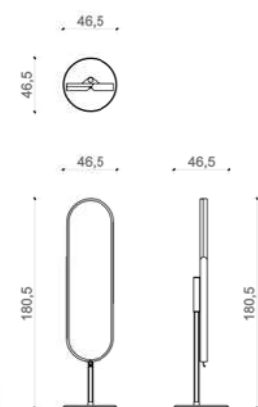

#### TABLE LAMP

THE FARAMA TABLE LAMP,  
IT CAN BE APPLIED WITH MANY COLOR AND TEXTURE  
OPTIONS ALONG WITH LACQUER AND TITANIUM METAL  
DETAILS.

**ACCESSORY**  
THE FARAMA ACCESSORY,  
IT IS AVAILABLE IN MANY COLORS TITANIUM  
METAL DETAILS.