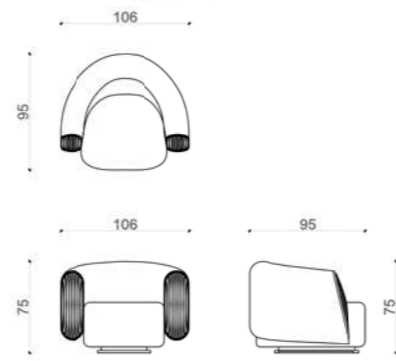

#### TABLE LAMP

THE FARAMA TABLE LAMP,  
IT CAN BE APPLIED WITH MANY COLOR AND TEXTURE  
OPTIONS ALONG WITH LACQUER AND TITANIUM METAL  
DETAILS.

**ACCESSORY**  
THE FARAMA ACCESSORY,  
IT IS AVAILABLE IN MANY COLORS TITANIUM  
METAL DETAILS.