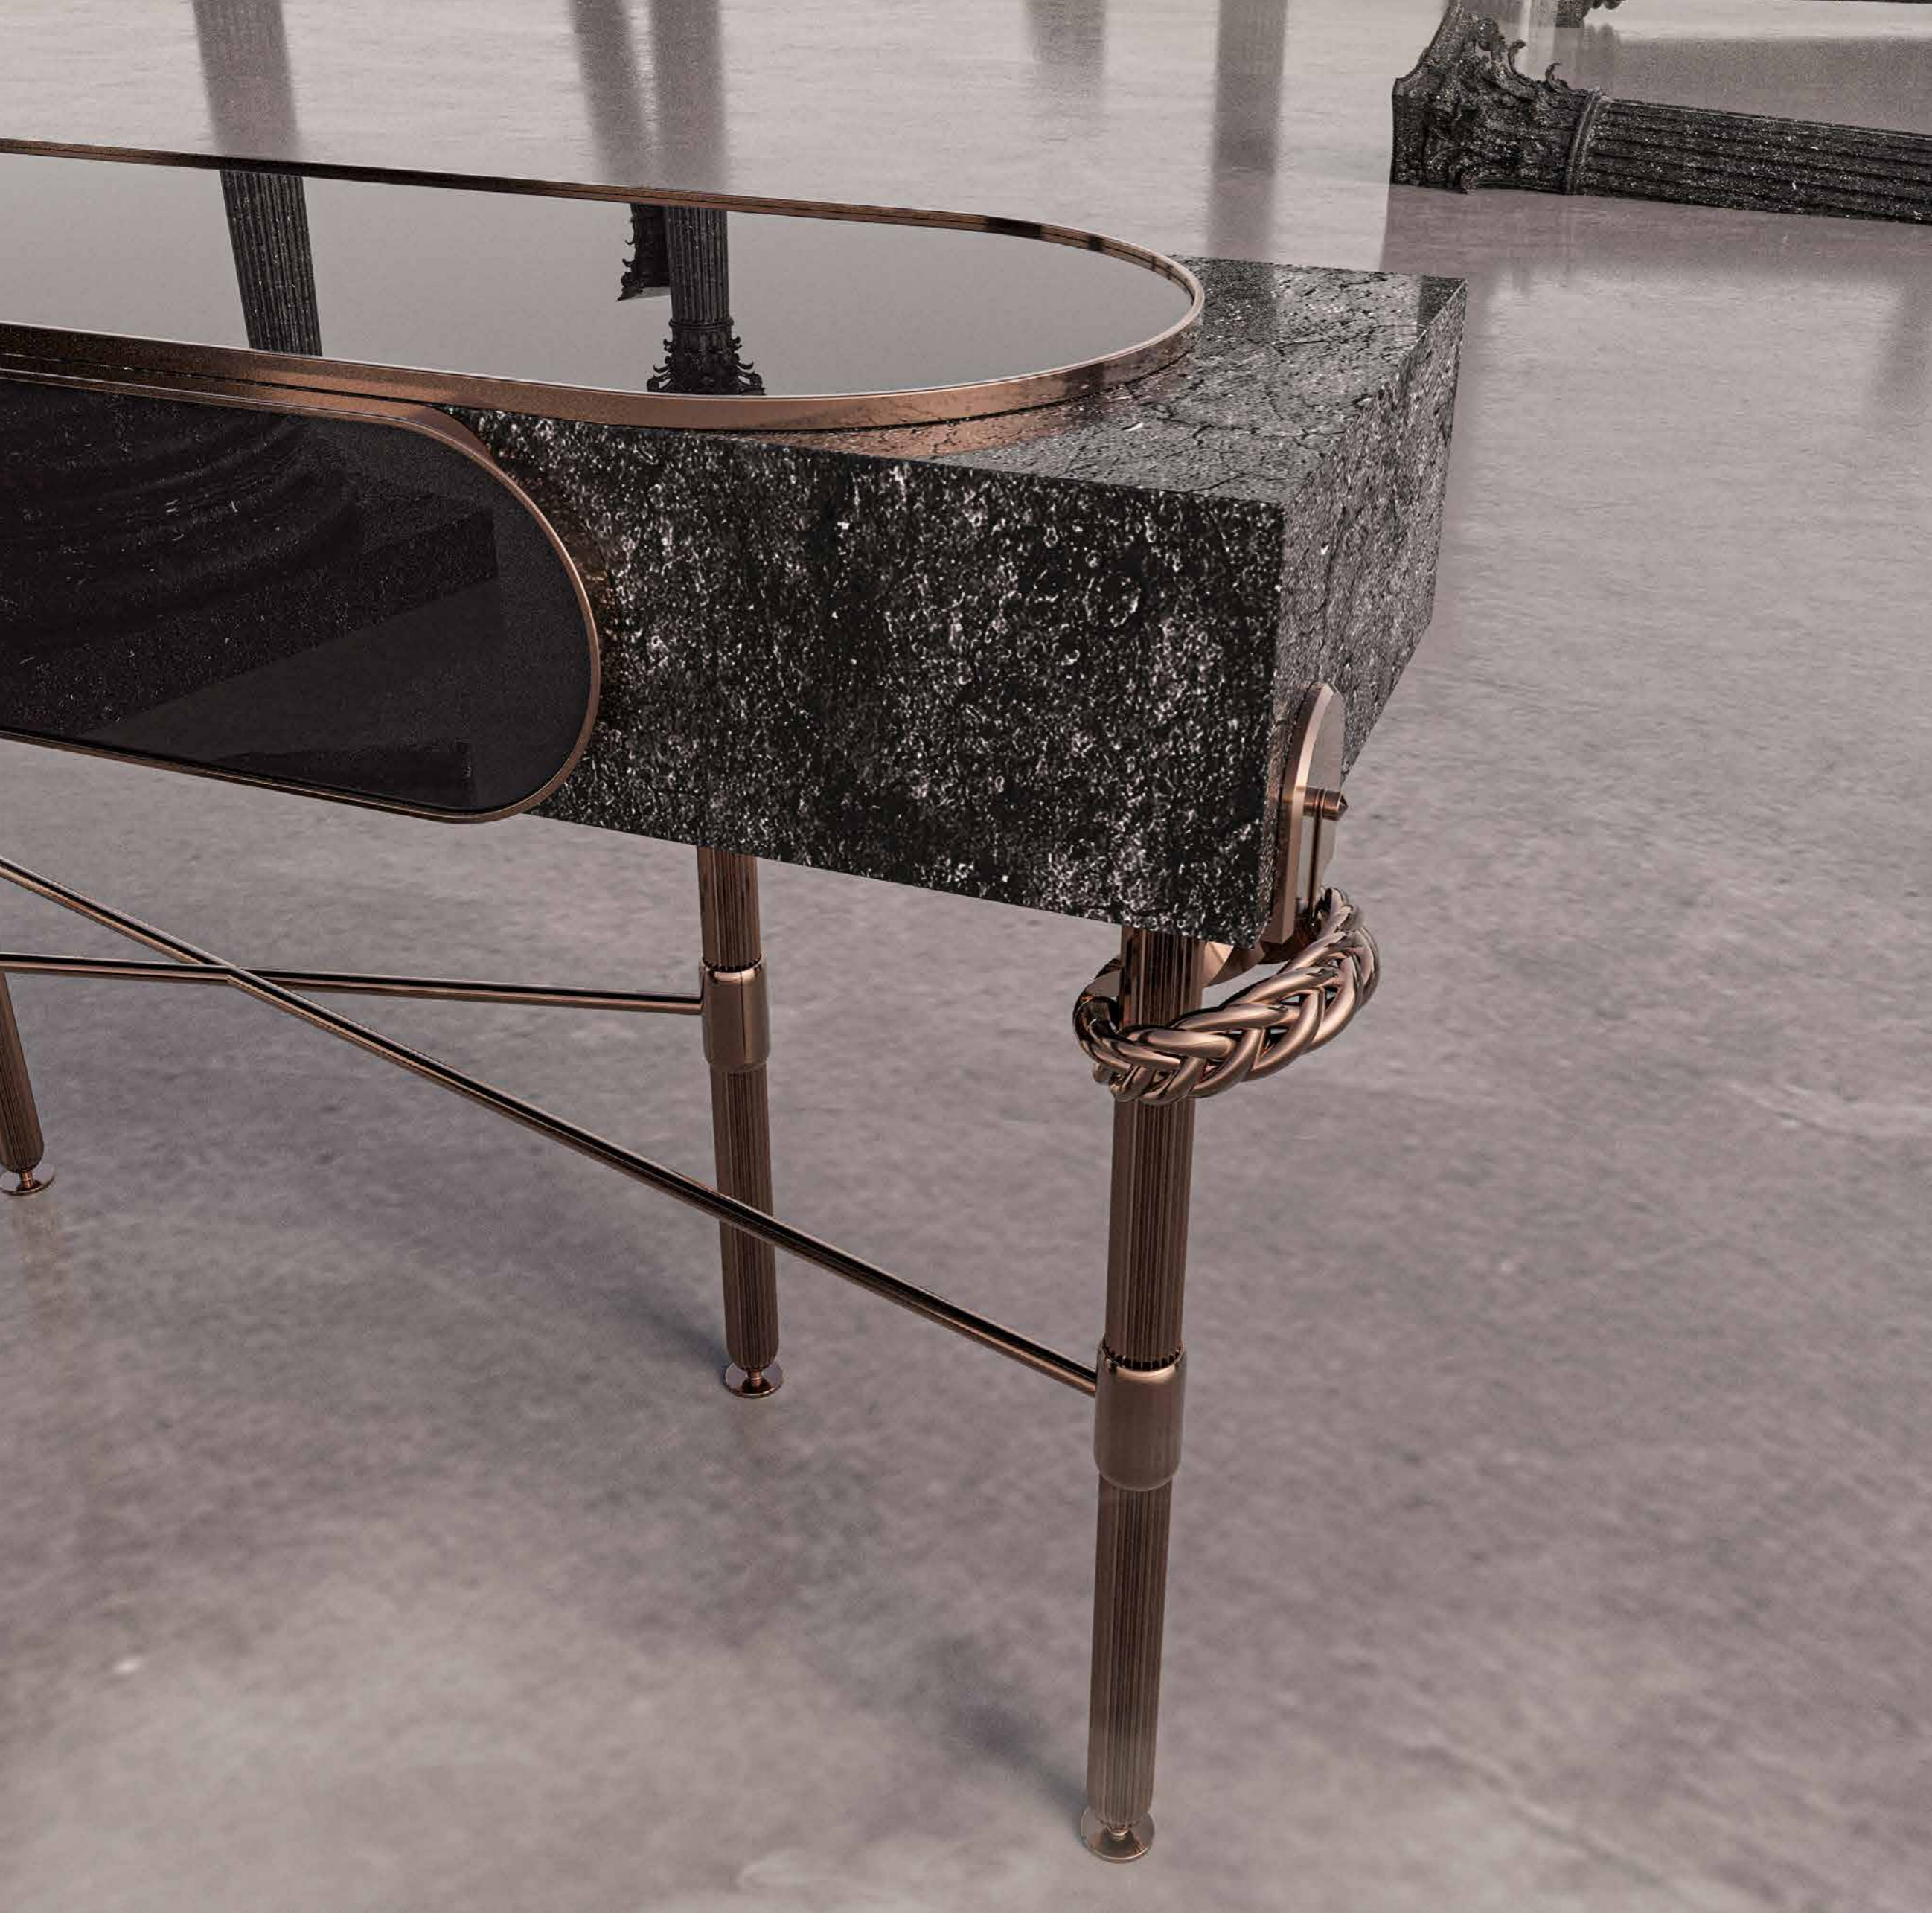

# FARAMA

*collection*

**TV UNIT**

THE FARAMA TV UNIT,  
IT CAN BE APPLIED WITH MANY COLOR AND TEXTURE  
OPTIONS ALONG WITH LACQUER, SPECIAL STONE  
TEXTURED COVERING AND TITANIUM METAL DETAILS.

**COFFEE TABLE**

THE FARAMA COFFEE TABLE,  
IT CAN BE APPLIED WITH MANY COLOR AND TEXTURE  
OPTIONS ALONG WITH LACQUER, SPECIAL STONE  
TEXTURED COVERING AND TITANIUM METAL DETAILS.

**SIDE TABLE**

THE FARAMA SIDE TABLE,  
IT CAN BE APPLIED WITH MANY COLOR AND TEXTURE  
OPTIONS ALONG WITH LACQUER AND TITANIUM METAL  
DETAILS.

**SIDEBOARD**

THE FARAMA SIDEBOARD,  
IT CAN BE APPLIED WITH MANY COLOR AND TEXTURE  
OPTIONS ALONG WITH LACQUER, SPECIAL STONE  
TEXTURED COVERING AND TITANIUM METAL DETAILS.

**BAR CABINET**

THE FARAMA BAR CABINET,  
IT CAN BE APPLIED WITH MANY COLOR AND TEXTURE  
OPTIONS ALONG WITH LACQUER, SPECIAL STONE  
TEXTURED COVERING AND TITANIUM METAL DETAILS

**CONSOLE**

THE FARAMA CONSOLE,  
IT CAN BE APPLIED WITH MANY COLOR AND TEXTURE  
OPTIONS ALONG WITH LACQUER, SPECIAL STONE  
TEXTURED COVERING AND TITANIUM METAL DETAILS.

**ARMCHAIR**

THE FARAMA ARMCHAIR,  
IT CAN BE APPLIED WITH MANY COLOR AND TEXTURE  
OPTIONS ALONG WITH LEATHER, FABRIC, LACQUER  
ARMS AND TITANIUM METAL DETAILS.