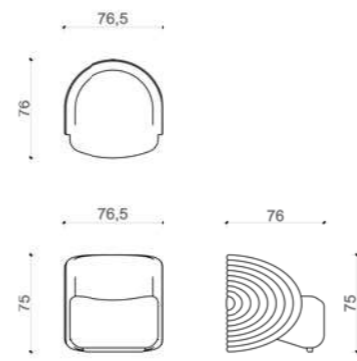

#### TABLE LAMP

THE FARAMA TABLE LAMP,  
IT CAN BE APPLIED WITH MANY COLOR AND TEXTURE  
OPTIONS ALONG WITH LACQUER AND TITANIUM METAL  
DETAILS.

**ACCESSORY**  
THE FARAMA ACCESSORY,  
IT IS AVAILABLE IN MANY COLORS TITANIUM  
METAL DETAILS.