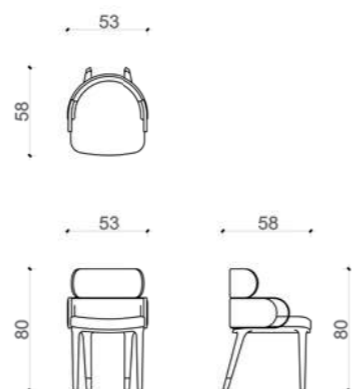

#### TABLE LAMP

THE FARAMA TABLE LAMP,  
IT CAN BE APPLIED WITH MANY COLOR AND TEXTURE  
OPTIONS ALONG WITH LACQUER AND TITANIUM METAL  
DETAILS.

**ACCESSORY**  
THE FARAMA ACCESSORY,  
IT IS AVAILABLE IN MANY COLORS TITANIUM  
METAL DETAILS.