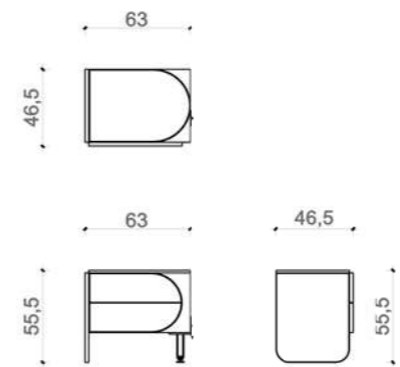

#### TABLE LAMP

THE FARAMA TABLE LAMP,  
IT CAN BE APPLIED WITH MANY COLOR AND TEXTURE  
OPTIONS ALONG WITH LACQUER AND TITANIUM METAL  
DETAILS.

**ACCESSORY**  
THE FARAMA ACCESSORY,  
IT IS AVAILABLE IN MANY COLORS TITANIUM  
METAL DETAILS.