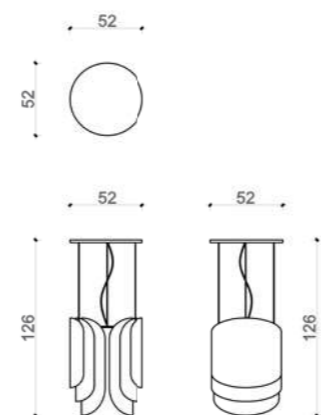

#### TABLE LAMP

THE FARAMA TABLE LAMP,  
IT CAN BE APPLIED WITH MANY COLOR AND TEXTURE  
OPTIONS ALONG WITH LACQUER AND TITANIUM METAL  
DETAILS.

**ACCESSORY**  
THE FARAMA ACCESSORY,  
IT IS AVAILABLE IN MANY COLORS TITANIUM  
METAL DETAILS.