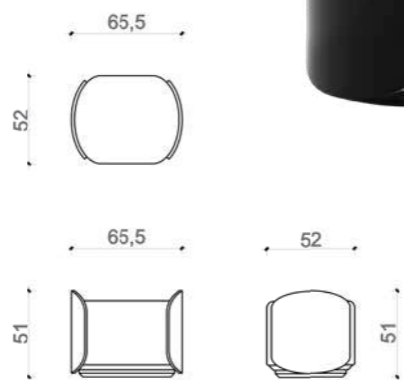

#### TABLE LAMP

THE FARAMA TABLE LAMP,  
IT CAN BE APPLIED WITH MANY COLOR AND TEXTURE  
OPTIONS ALONG WITH LACQUER AND TITANIUM METAL  
DETAILS.

**ACCESSORY**  
THE FARAMA ACCESSORY,  
IT IS AVAILABLE IN MANY COLORS TITANIUM  
METAL DETAILS.