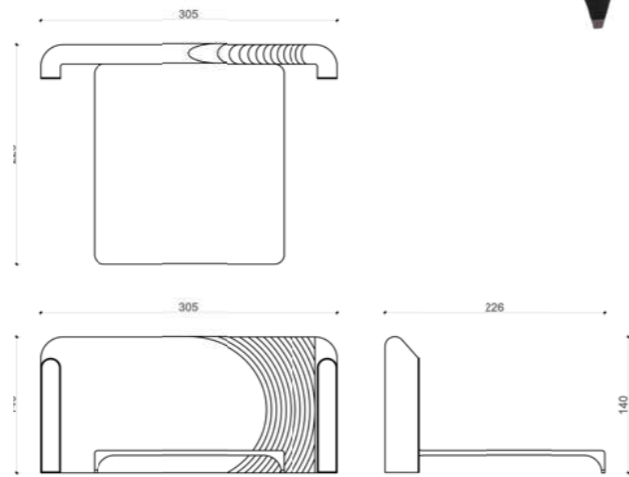

#### TABLE LAMP

THE FARAMA TABLE LAMP,  
IT CAN BE APPLIED WITH MANY COLOR AND TEXTURE  
OPTIONS ALONG WITH LACQUER AND TITANIUM METAL  
DETAILS.

**ACCESSORY**  
THE FARAMA ACCESSORY,  
IT IS AVAILABLE IN MANY COLORS TITANIUM  
METAL DETAILS.