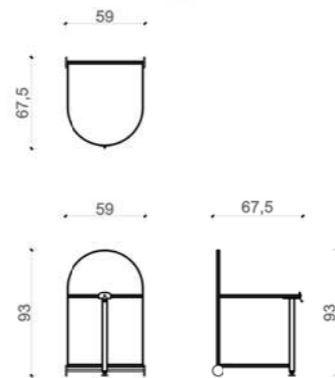

#### TABLE LAMP

THE FARAMA TABLE LAMP,  
IT CAN BE APPLIED WITH MANY COLOR AND TEXTURE  
OPTIONS ALONG WITH LACQUER AND TITANIUM METAL  
DETAILS.

**ACCESSORY**  
THE FARAMA ACCESSORY,  
IT IS AVAILABLE IN MANY COLORS TITANIUM  
METAL DETAILS.