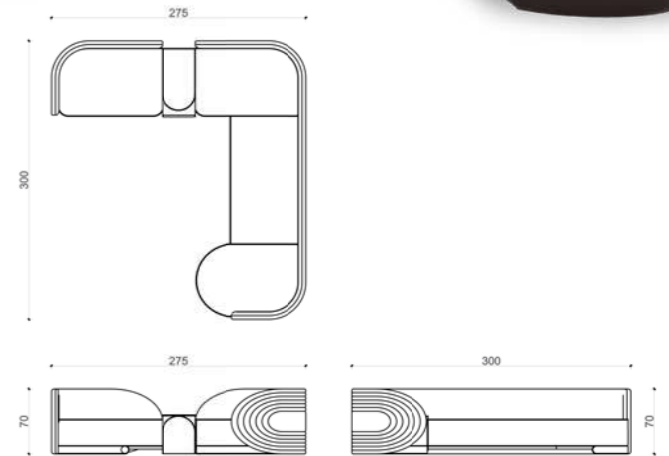

#### TABLE LAMP

THE FARAMA TABLE LAMP,  
IT CAN BE APPLIED WITH MANY COLOR AND TEXTURE  
OPTIONS ALONG WITH LACQUER AND TITANIUM METAL  
DETAILS.

**ACCESSORY**  
THE FARAMA ACCESSORY,  
IT IS AVAILABLE IN MANY COLORS TITANIUM  
METAL DETAILS.