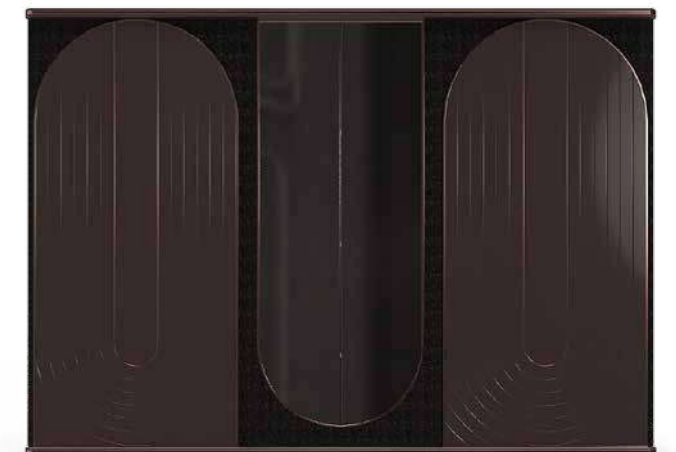

#### TABLE LAMP

THE FARAMA TABLE LAMP,  
IT CAN BE APPLIED WITH MANY COLOR AND TEXTURE  
OPTIONS ALONG WITH LACQUER AND TITANIUM METAL  
DETAILS.

**ACCESSORY**  
THE FARAMA ACCESSORY,  
IT IS AVAILABLE IN MANY COLORS TITANIUM  
METAL DETAILS.