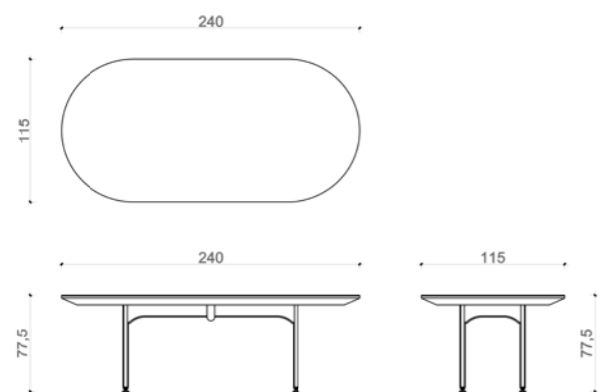

#### TABLE LAMP

THE FARAMA TABLE LAMP,  
IT CAN BE APPLIED WITH MANY COLOR AND TEXTURE  
OPTIONS ALONG WITH LACQUER AND TITANIUM METAL  
DETAILS.

**ACCESSORY**  
THE FARAMA ACCESSORY,  
IT IS AVAILABLE IN MANY COLORS TITANIUM  
METAL DETAILS.