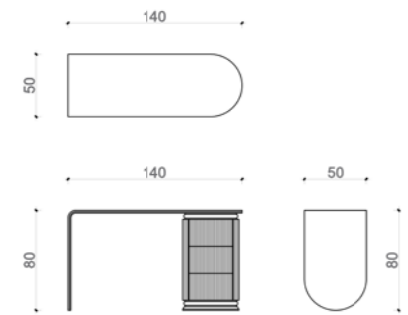

#### TABLE LAMP

THE FARAMA TABLE LAMP,  
IT CAN BE APPLIED WITH MANY COLOR AND TEXTURE  
OPTIONS ALONG WITH LACQUER AND TITANIUM METAL  
DETAILS.

**ACCESSORY**  
THE FARAMA ACCESSORY,  
IT IS AVAILABLE IN MANY COLORS TITANIUM  
METAL DETAILS.