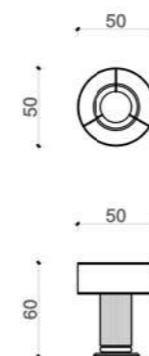

#### TABLE LAMP

THE FARAMA TABLE LAMP,  
IT CAN BE APPLIED WITH MANY COLOR AND TEXTURE  
OPTIONS ALONG WITH LACQUER AND TITANIUM METAL  
DETAILS.

**ACCESSORY**  
THE FARAMA ACCESSORY,  
IT IS AVAILABLE IN MANY COLORS TITANIUM  
METAL DETAILS.