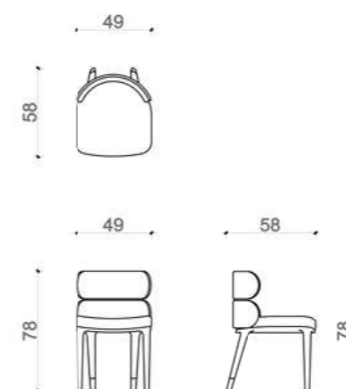

#### TABLE LAMP

THE FARAMA TABLE LAMP,  
IT CAN BE APPLIED WITH MANY COLOR AND TEXTURE  
OPTIONS ALONG WITH LACQUER AND TITANIUM METAL  
DETAILS.

**ACCESSORY**  
THE FARAMA ACCESSORY,  
IT IS AVAILABLE IN MANY COLORS TITANIUM  
METAL DETAILS.