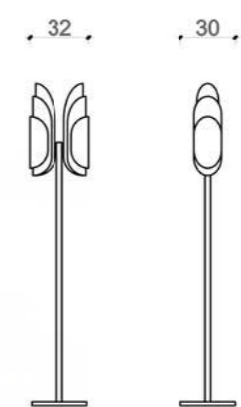

#### TABLE LAMP

THE FARAMA TABLE LAMP,  
IT CAN BE APPLIED WITH MANY COLOR AND TEXTURE  
OPTIONS ALONG WITH LACQUER AND TITANIUM METAL  
DETAILS.

**ACCESSORY**  
THE FARAMA ACCESSORY,  
IT IS AVAILABLE IN MANY COLORS TITANIUM  
METAL DETAILS.