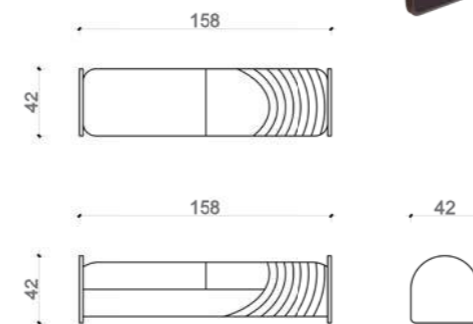

#### TABLE LAMP

THE FARAMA TABLE LAMP,  
IT CAN BE APPLIED WITH MANY COLOR AND TEXTURE  
OPTIONS ALONG WITH LACQUER AND TITANIUM METAL  
DETAILS.

**ACCESSORY**  
THE FARAMA ACCESSORY,  
IT IS AVAILABLE IN MANY COLORS TITANIUM  
METAL DETAILS.