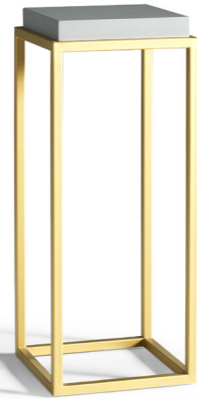

TOLO Complementary 75
30 cm x 30 cm h 75 cm | 11.8" x 11.8" h 29.5" inc

Material Details:
Lacquered : Matt 7030
Metal Antique Brass Bright