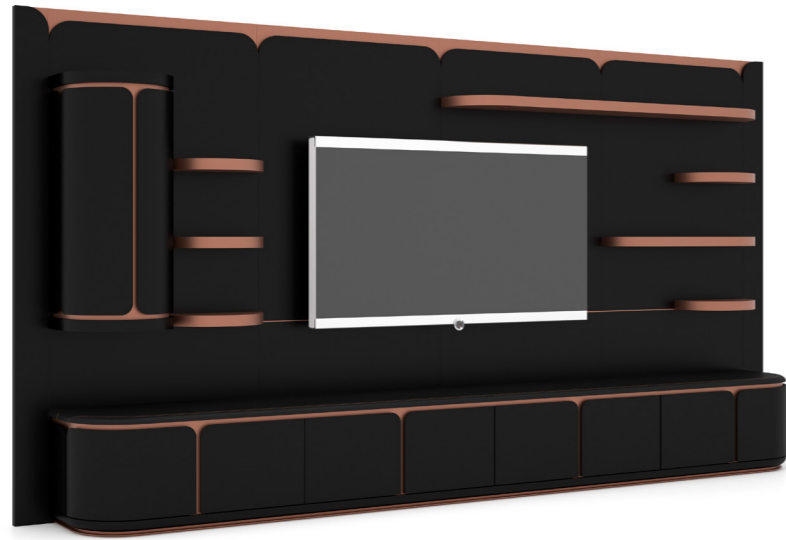

DALI Showcase
104 x 52 h 150 cm | 40.9 x 20.5 h 59.1 inc

Material Details:
Lacquered : Matt Black
Marble : Ariston Diamond
Metal : Rose-Coloured

TV UNITS

TULIP TV Unit
230 x 50 h 225 cm | 169.3 x 19.7 h 88.6 inc