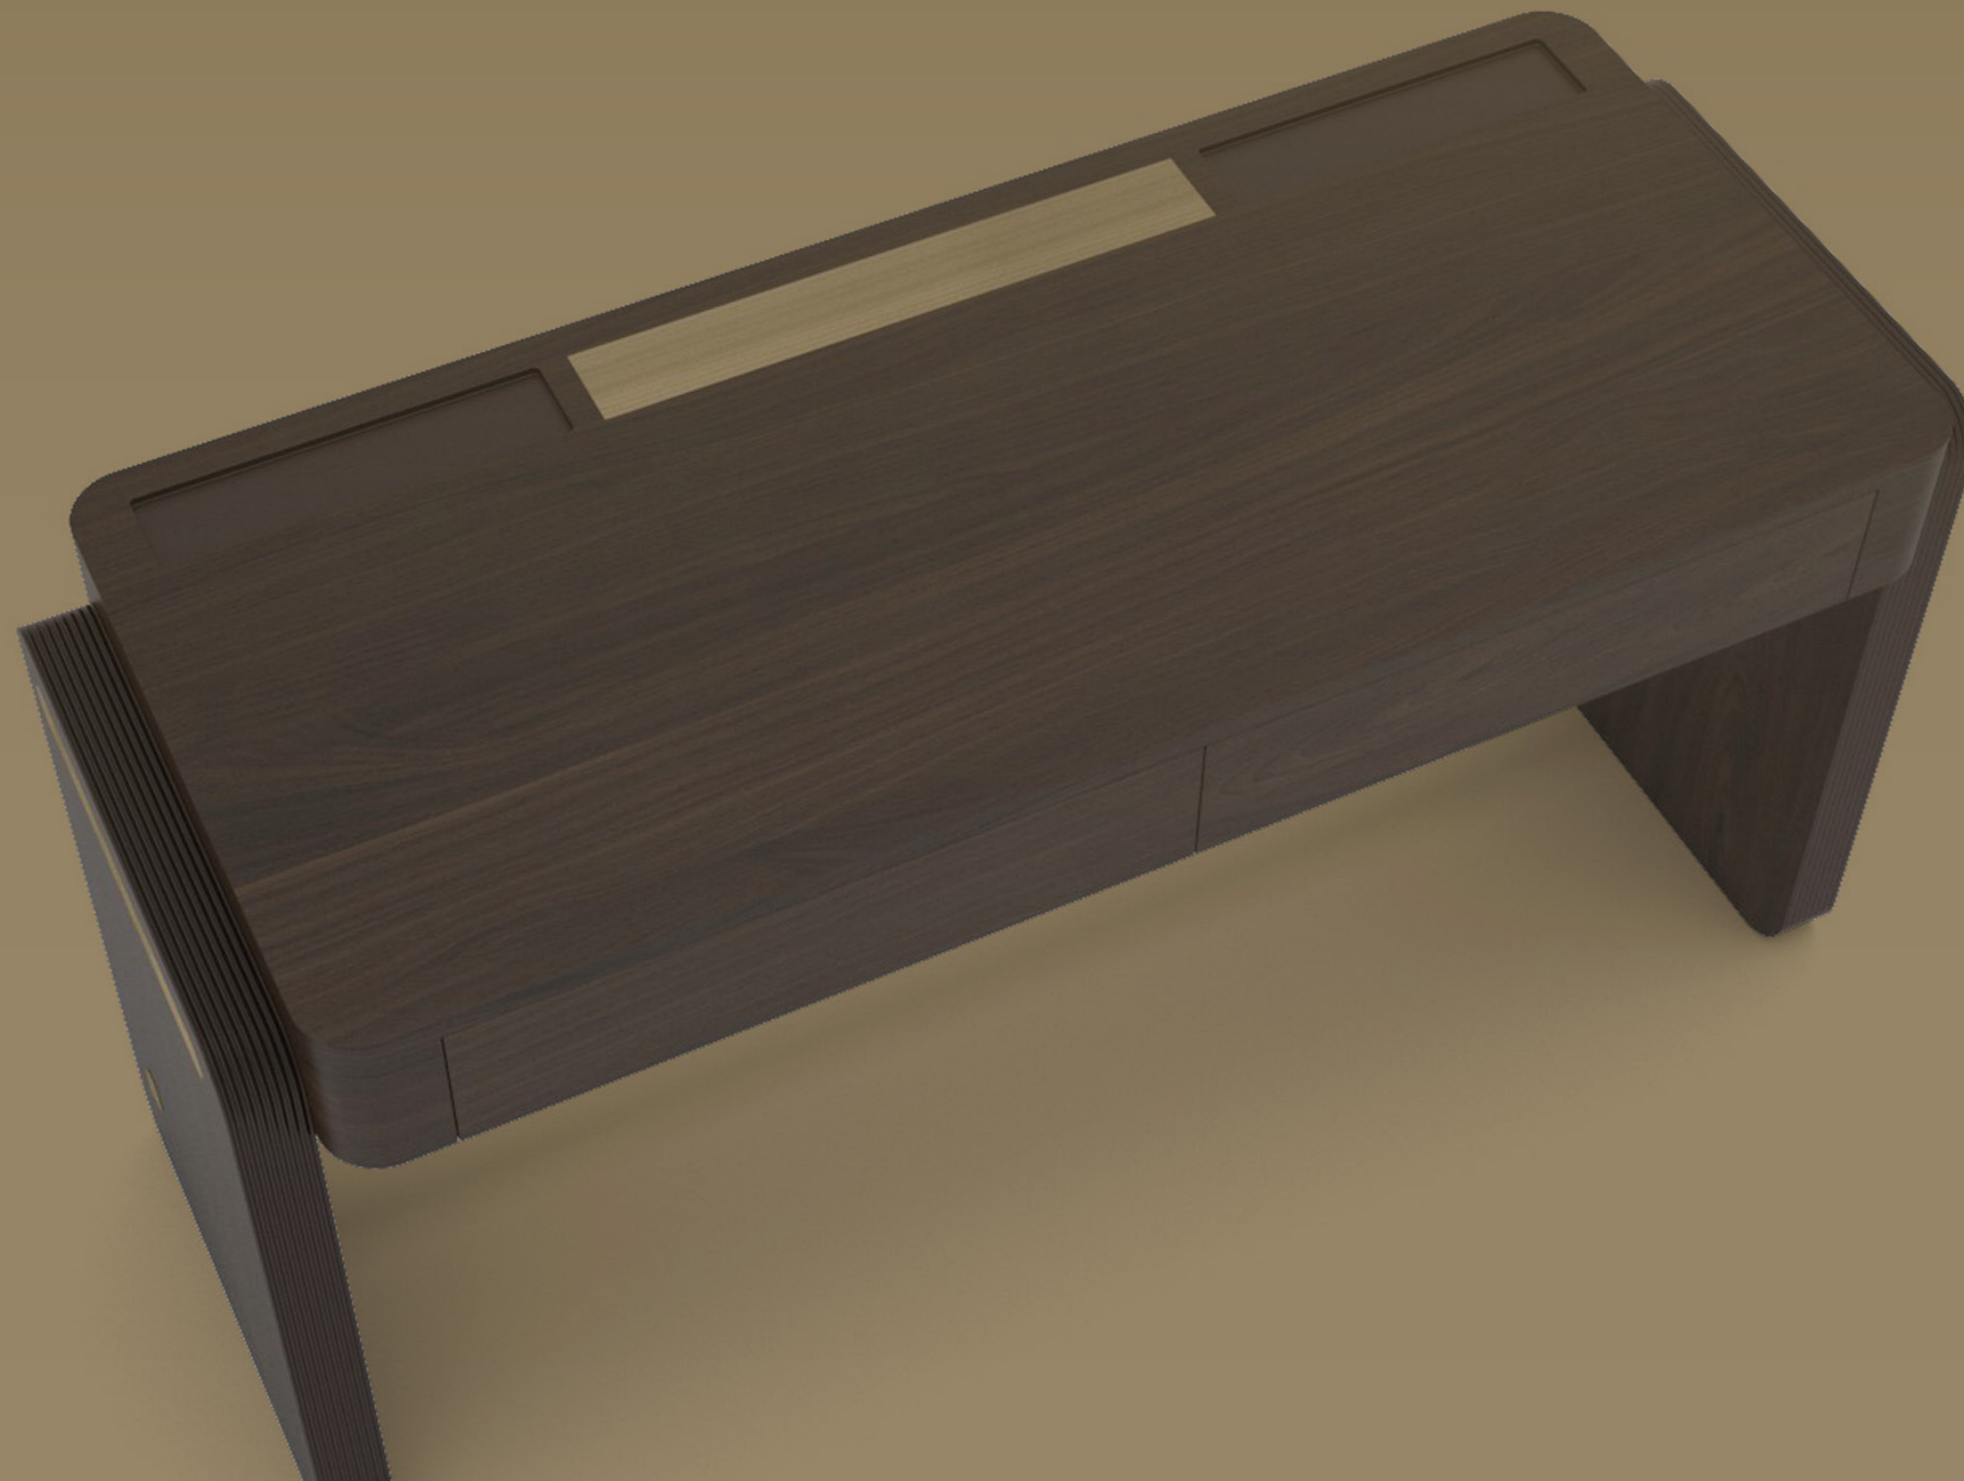

Material Details:
Lacquered : Matt 7030
Metal Antique Brass Bright

TOLO Complementary 85
30 cm x 30 cm h 85 cm | 11.8" x 11.8" h 33.5" inc

Material Details:
Wood : Oak M.003
Metal Antique Brass Bright

WORK DESKS