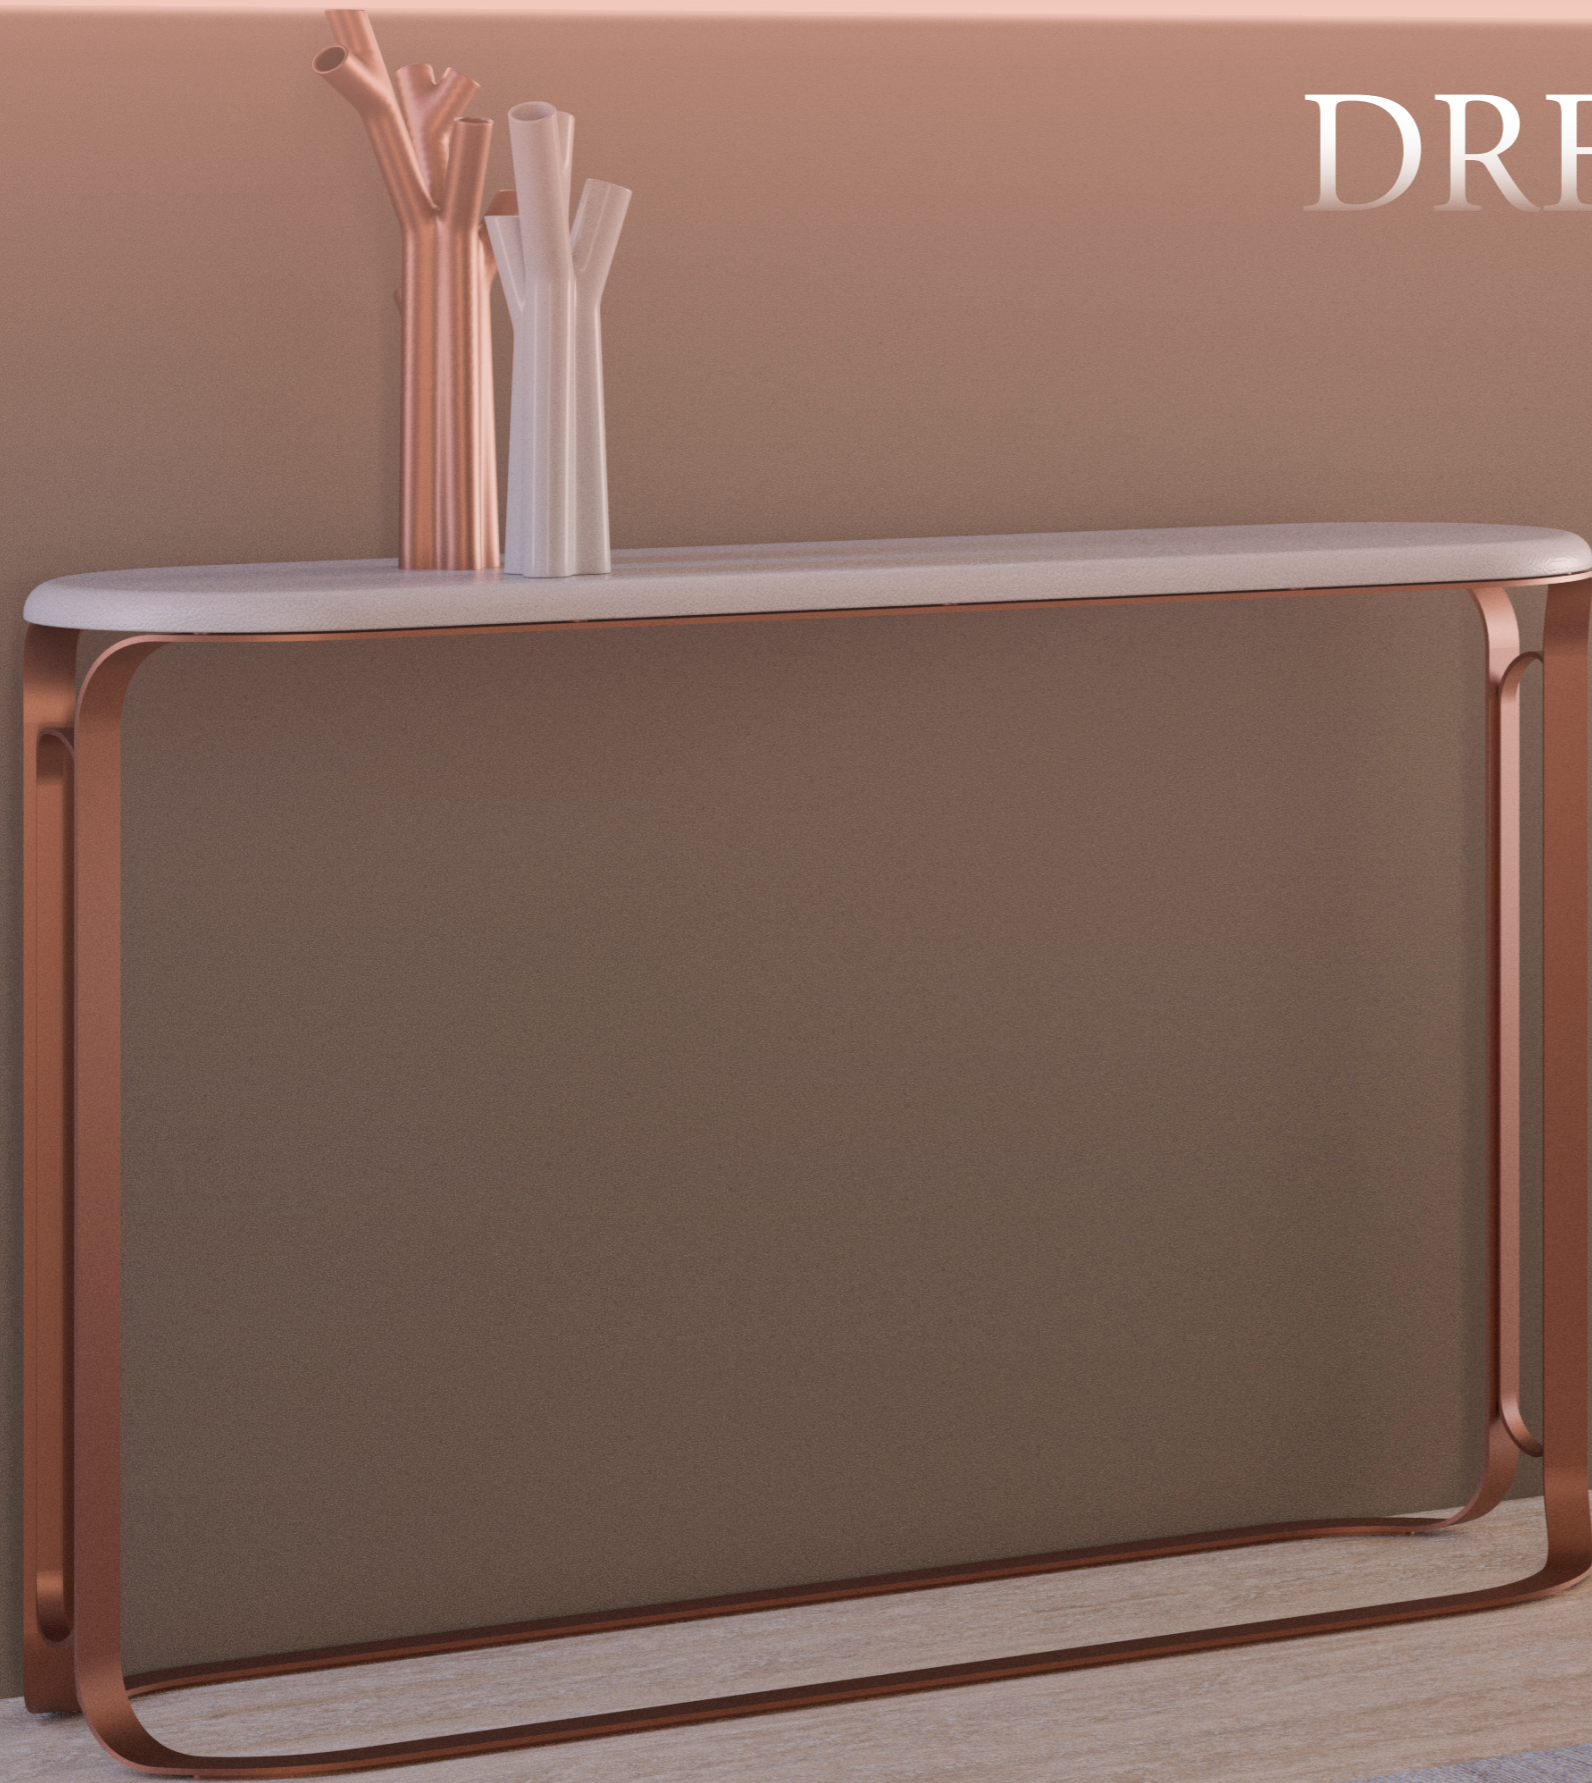

DRESSING TABLES