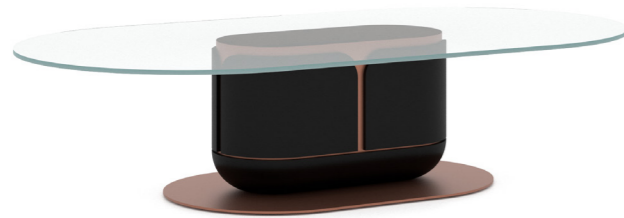

CAPELLA Mirror
140 cm x 16 cm h 40 cm | 55.1" x 6.3" h 15.7" inc

Materiel Details:
Metal : Antique Brass Dark
Mirror : Glass Bronze

CAPELLA Sideboard Mirror
190 cm x 16 cm h 40 cm | 74.8" x 6.3" h 15.7" inc

Materiel Details:
Metal : Antique Brass Dark
Mirror : Glass Bronze

COFFEE TABLES

TULIP Coffee Table
150 x 80 h 40 cm | 59.1 x 31.5 h 15.7 inc

Materiel Details:
Lacquered1 : S-1500N
Lacquered2 : Copper
Metal : Copper
Glass : Glass Transparent