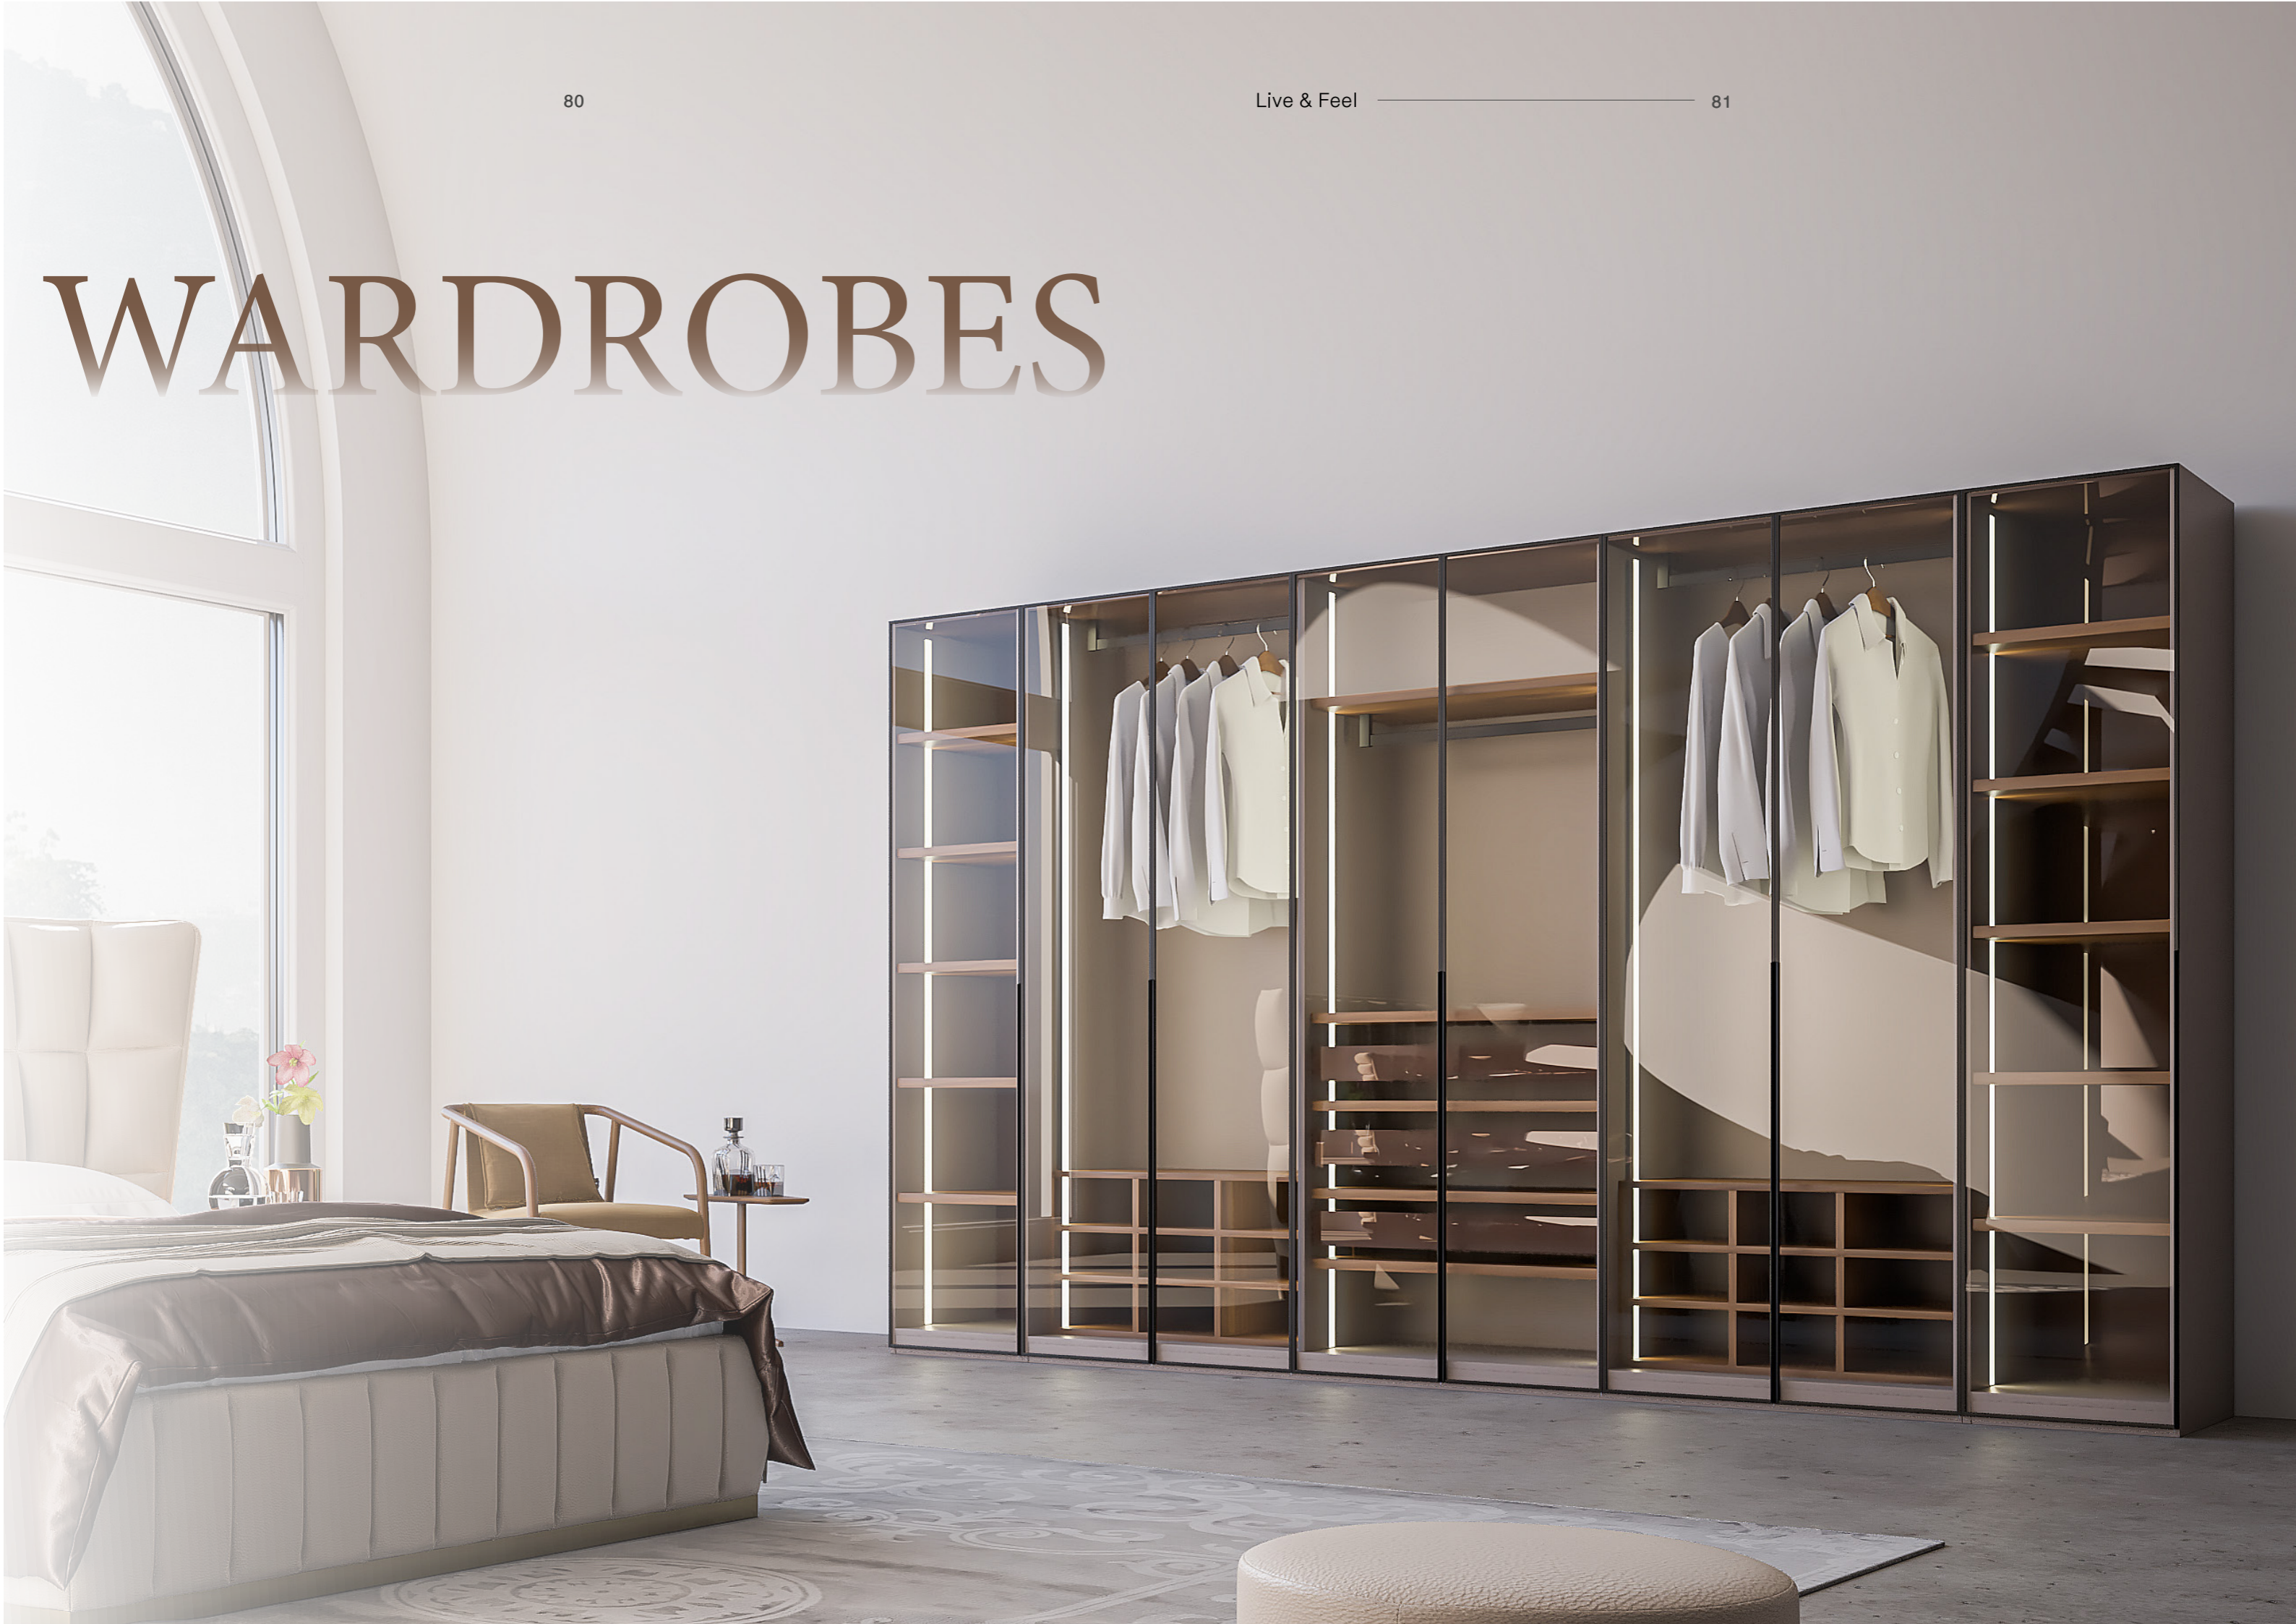

Materiel Details:
Wood : Ash D.006
Metal : Smoke-Coloured With Glitter

DALI Nightstand
45 x 45 h 46 cm | 17.7 x 17.7 h 18.1 inc

Materiel Details:
Lacquered : Matt Black
Marble : Ariston Diamond

WARDROBES