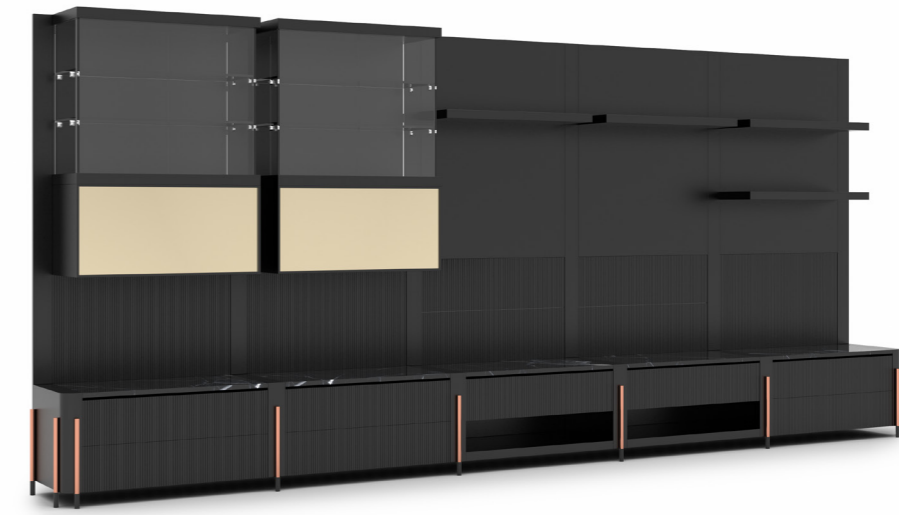

DALI TV Unit

452 x 47 h 202 cm | 178 x 18.5 h 79.5 inc

Material Details:
Lacquered : Matt Black
Wood : Oak M.005
Marble : Ariston Diamond
Metal : Rose-Coloured