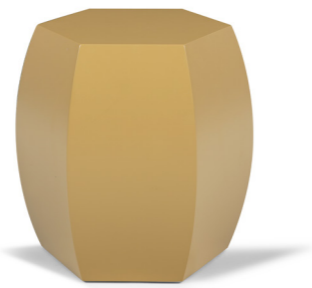

HEX B C Table
42 cm x 42 cm h 49 cm | 16.5" x 16.5" h 19.3" inc