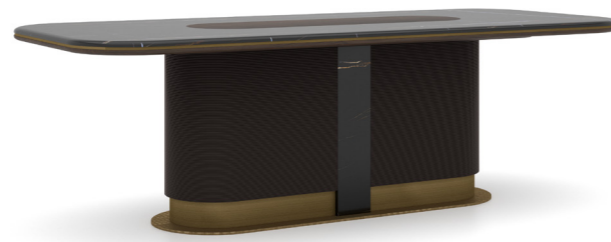

Materiel Details:
 Wood : Oak M.004
 Marble : Radix
 Lacquer : Antique Brass Bright

EVA Table
 240 x 100 h 80 cm | 94.5 x 39.4 h 31.5 inc

Materiel Details:
 Wood : Reconstituted Walnut F.001
 Marble : Sofita Beige

GIALLO Table
 240 x 100 h 75 cm | 94.5 x 39.4 h 29.5 inc

Materiel Details:
 Metal : Antique Brass Bright
 Marble : Titanium Diamond

VEGA Table
 260 x 120 h 76 cm | 102.4 x 47.2 h 29.9 inc

Materiel Details:
 Wood : Wavy Walnut H.006
 Metal : Brass-Coloured