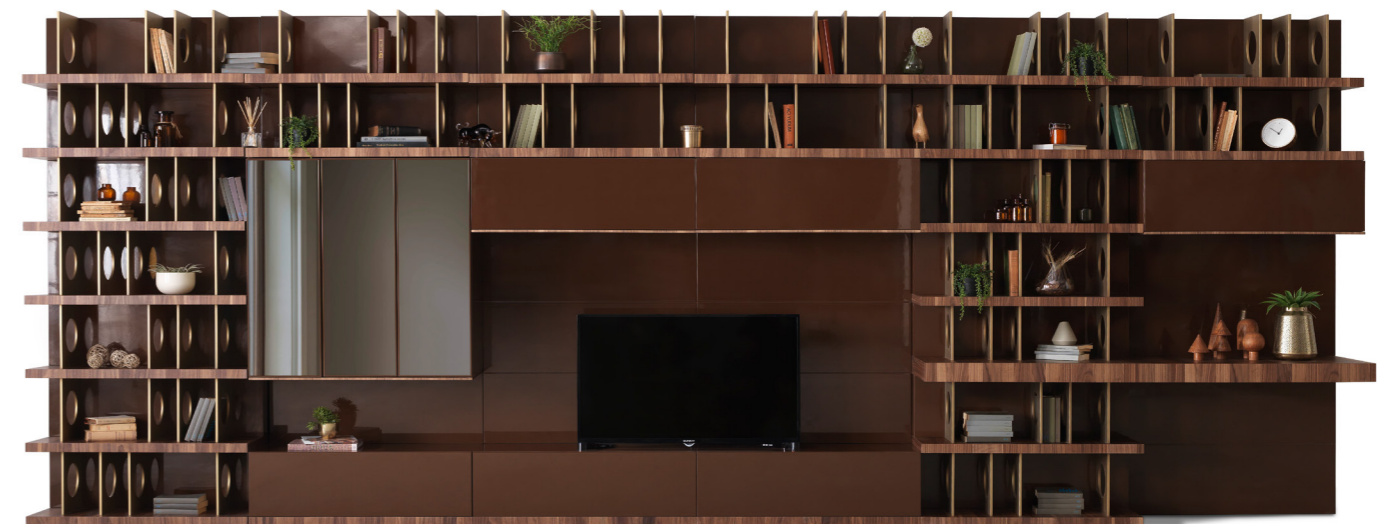

Material Details:
Wood: Wavy Walnut H.001
Lacquered: 8028 Shiny
Metal: Antique Brass Dark