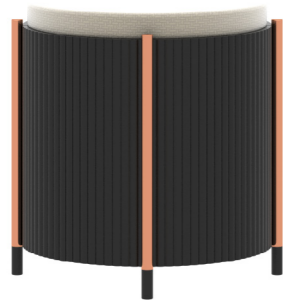

DALI Bench
49 cm x 49 cm h 45 cm | 19.3" x 19.3" h 17.7" inc

Material Details:
Wood : Matt Black
Metal : Rose-Coloured
Fabric : Lucca G20 A674