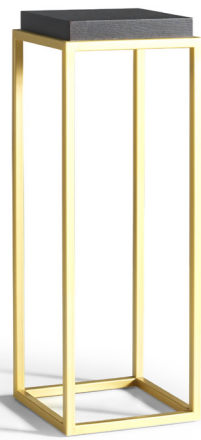

TOLO Complementary 85
30 cm x 30 cm h 85 cm | 11.8" x 11.8" h 33.5" inc

Material Details:
Wood : Oak M.003
Metal Antique Brass Bright