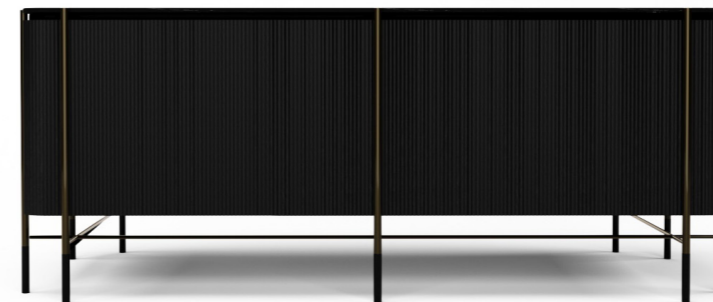

DALI Work Table
144 cm x 64 cm h 76 cm | 56.7" x 25.2" h 29.9" inc

Materiel Details:
Lacquered : Black Matt
Marble : Ariston Diamond
Metal : Rose Coloured