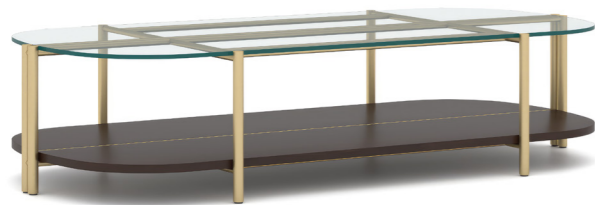

VEGA Coffee Table
150 x 70 h 35 cm | 59.1 x 27.6 h 13.8 inc

Materiel Details:
Wood : Wavy Walnut H.006
Metal : Brass-Coloured
Glass : Glass Transparent