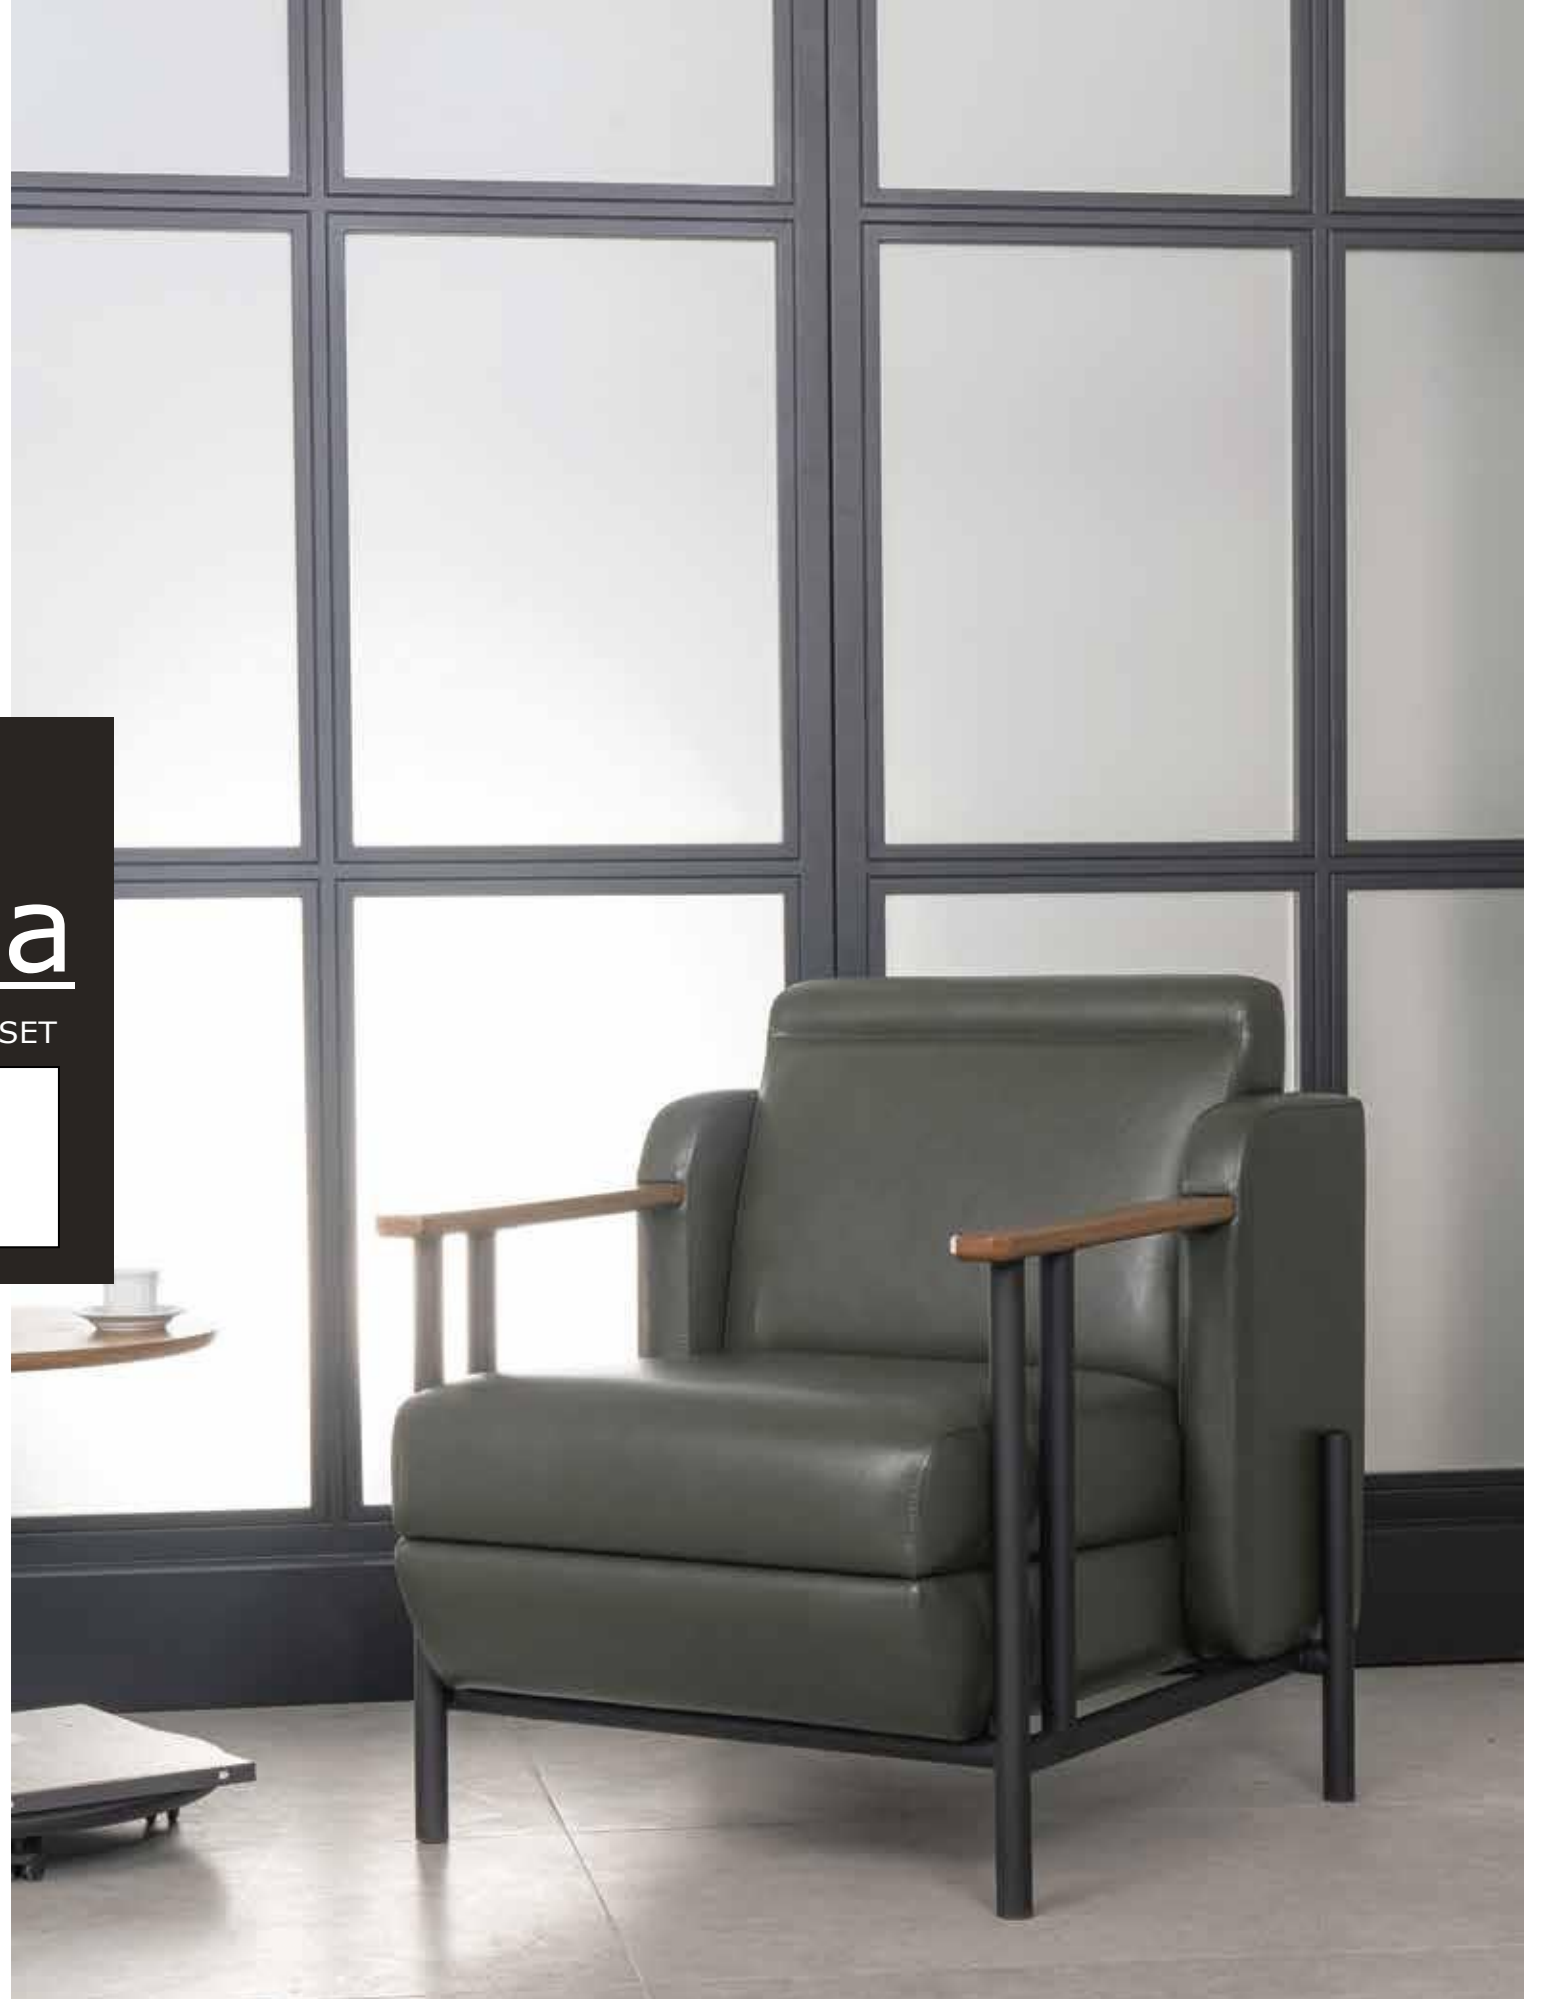

kurtuba

EXECUTIVE OFFICE SOFASET