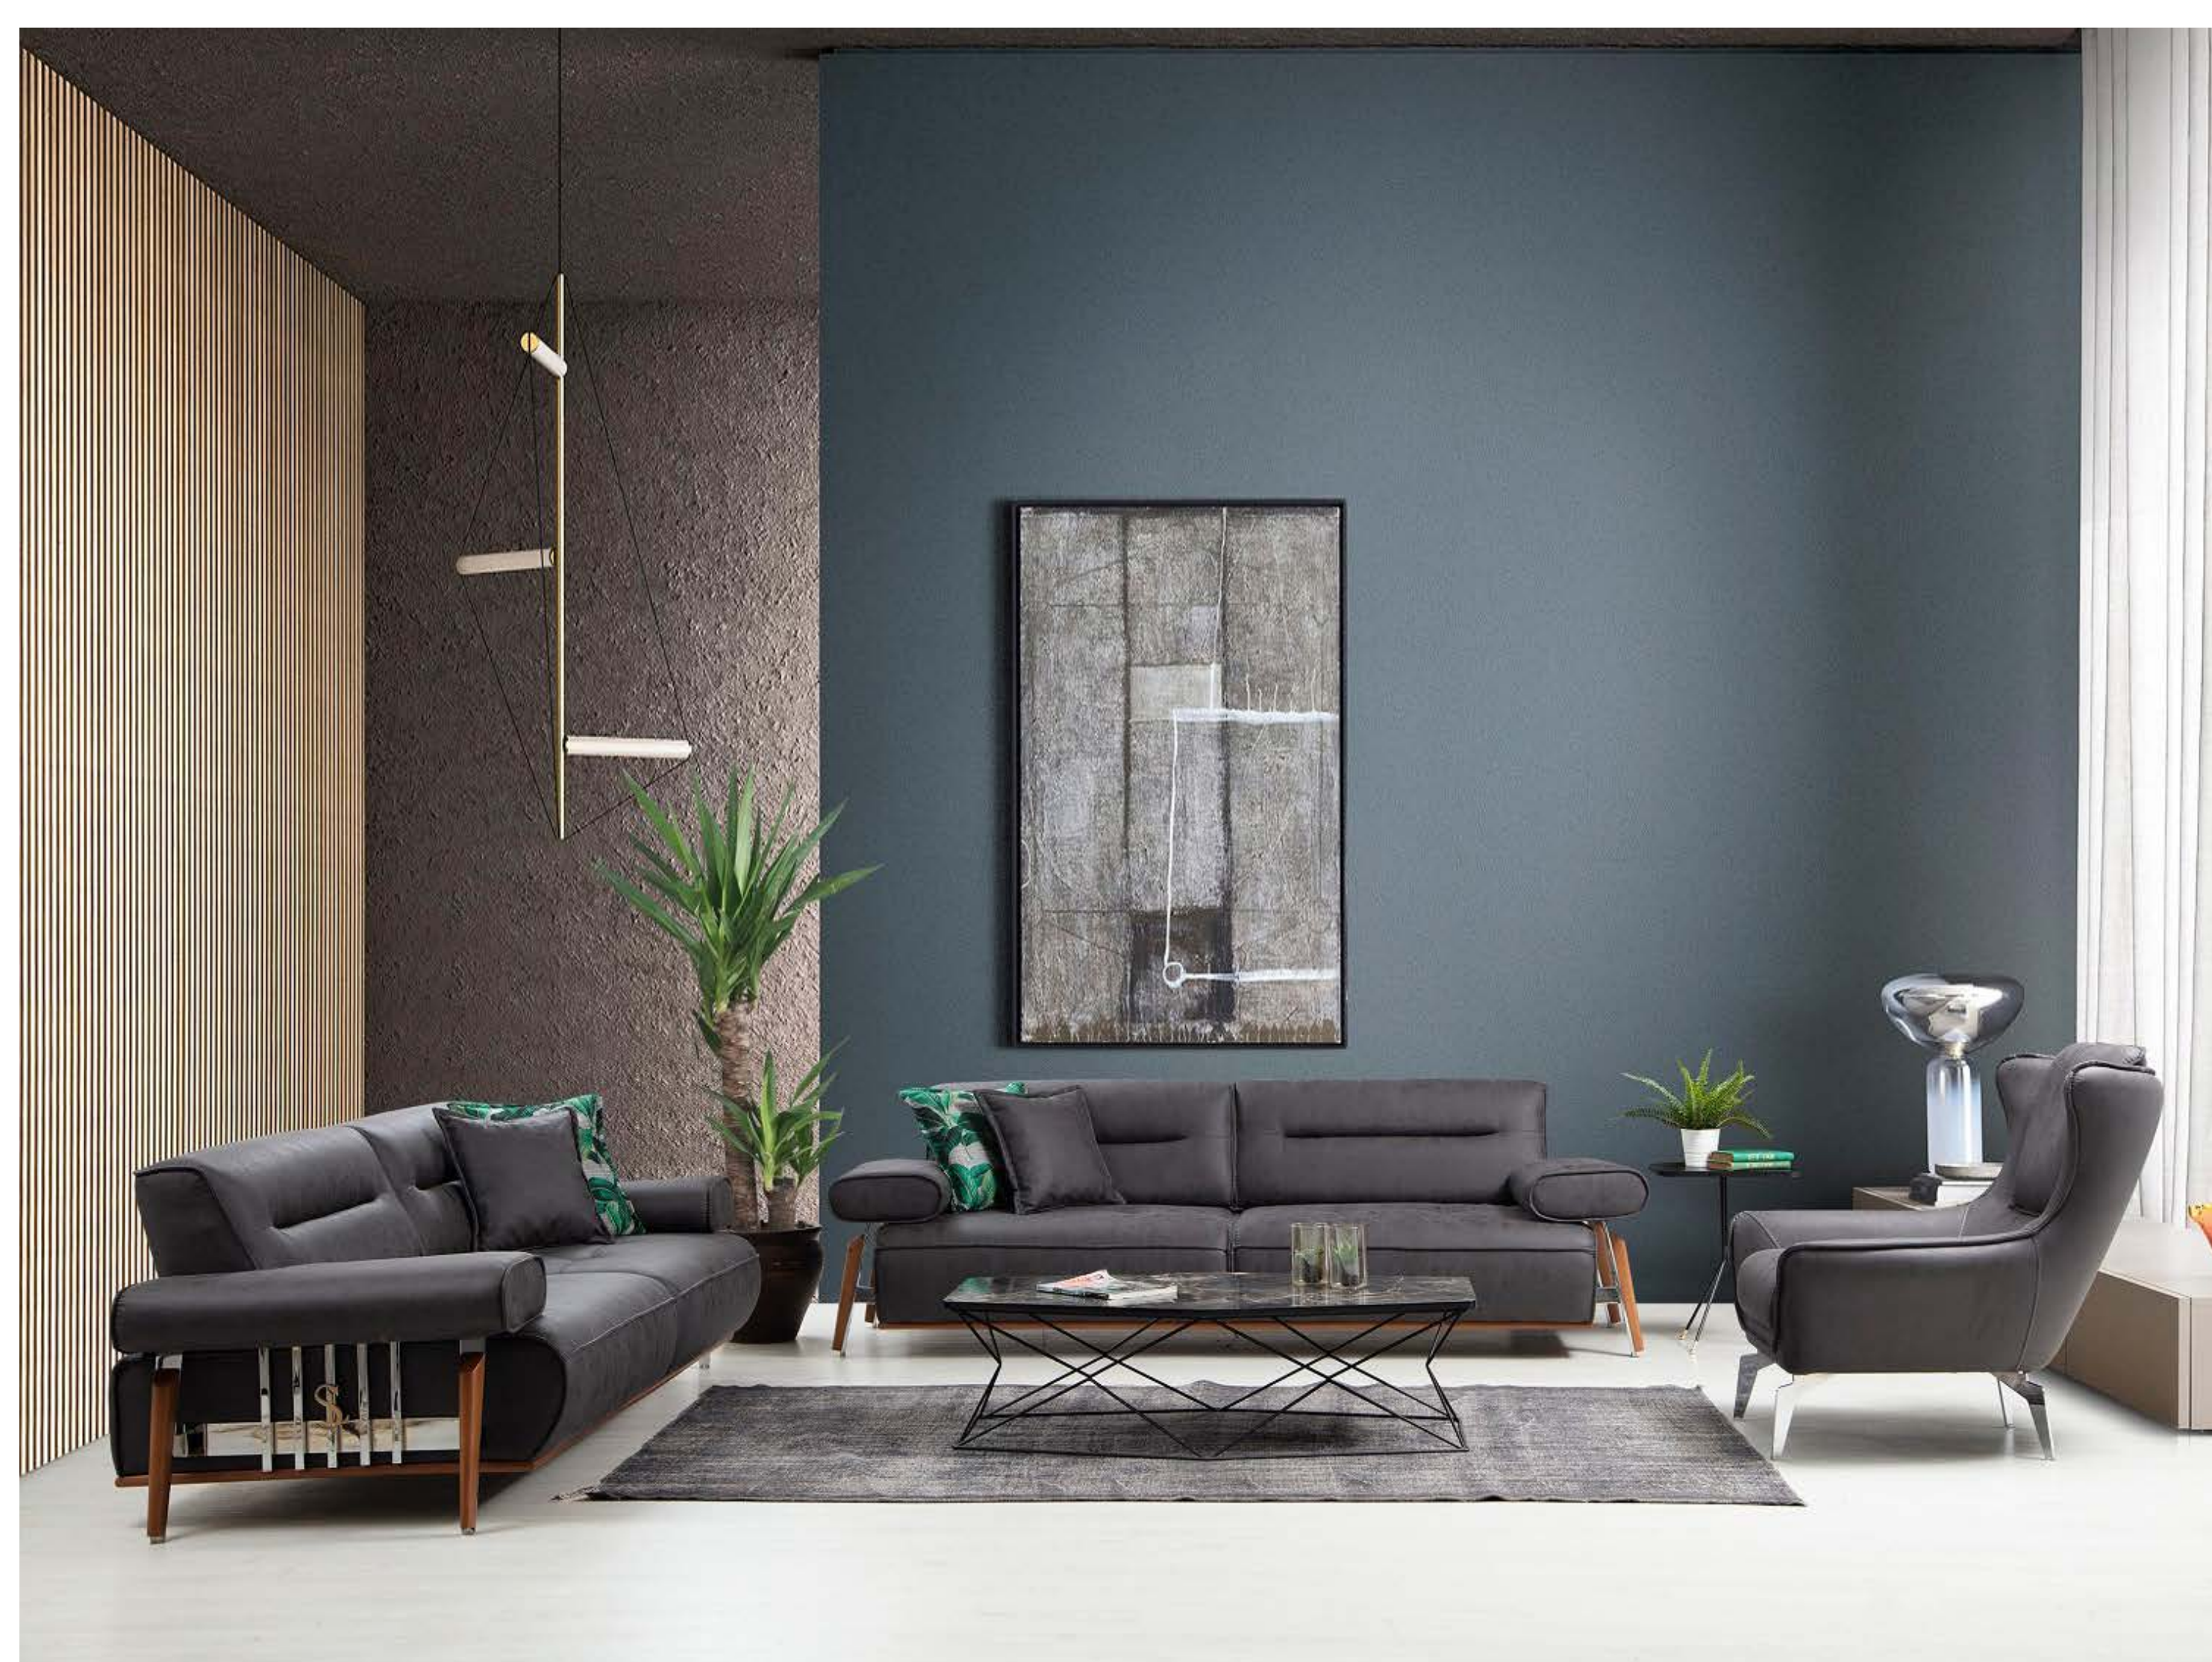

·ROSSO·

EXTRAORDINARY VISUAL COMFORT

If you are looking for a sofa set that is comfortable but also fits the sporty chic style of the house, you should meet Rosso! It creates the desired effect with its strong stance and modern design. The movable back mechanism of the three-seater sofa, called relax, can be adjusted in different ways for lying down and sleeping. This provides everything needed after a tiring day.

farama

For More
Daha Fazlası İçin