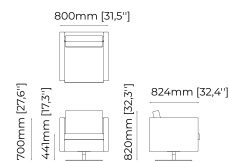

Ottoman:
72.5x70x42 cm
28.54x13.03x16.53 inch.

Materials and Finishes

Seoul sand
Lohan nacre
Nickel polished stainless steel

NELLY Armchair

Dimensions

81x88x77 cm
31.89x34.65x30.32 inch.

Materials and Finishes

Lohan chair
Berlin siena
Ash wood stained in smoked eucalyptus matte

HAROLD *Armchair*

Dimensions

110x85x70 cm
43.30x33.46x27.55 inch.

Materials and Finishes

Byron sable
Ash wood stained in oak matte

MARLOW *Armchair*

Dimensions

80x82,4x82 cm
19.68x32.44x32.28 inch.

Materials and Finishes

Bombay siena
Smooth black iron

COSY Armchair

Dimensions

88x83x87 cm
34.64x32.67x34.25 inch.

Materials and Finishes

Dimensions

80x84x87 cm
31.49x33.07x35.43 inch.

Materials and Finishes

Potira pecan
Ash wood stained in smoked oak matte
Gilded polished stainless steel

HECTOR *Armchair*

Dimensions

80x84x87 cm
31.49x33.07x35.43 inch.