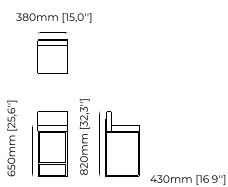

Estoril Bar Stool, Page 148

Achilles Bar Stool, Page 149

HOUSE 3 — KITCHEN
Peter Bar Stool

PETER Bar Stool

Dimensions

38x43.5x82 cm
14.96x17.12x32.28 inch.

38x43.5x97 cm
14.96x17.12x38.18 inch.

Materials and Finishes

Mael green
Smooth black iron

ESTORIL Bar Stool

Dimensions

42x43x87 cm
16.53x16.92x34.25 inch.

42x43x102 cm
16.53x16.92x40.15 inch.

Materials and Finishes

Berlin forest
Smoked oak veneer matte
Gilded polished stainless steel

ACHILES *Bar Stool*

Dimensions

41x45,5x90 cm
16.14x17.9x35.4 inch.

41x45,5x105 cm
16.14x17.9x41.33 inch.

Materials and Finishes

Xangai Sand
Smooth Black Iron

BENCHES

Charlie Bench, Page 152