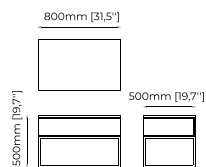

HILARY *Bedside Table*

Dimensions

60x50x50 cm
23.62x19.68x19.68 inch.

Materials and Finishes

Black ash veneer matte
Copper polished stainless steel

USO Bedside Table

Dimensions

66x43x42 cm
25.98x17.71x16.53 inch

Materials and Finishes

Walnut veneer matte

MALÉ Bedside Table

Dimensions

80x50x50 cm
31.5x19.7x19.7 inch.

Materials and Finishes

Walnut Matte
Smooth black iron

ACHILES *Bedside Table*

Dimensions

51x50x55.8 cm
20.07x19.68x21.96 inch.

Materials and Finishes

Walnut Matte
Smooth black iron

DAKAR *Bedside Table*

Dimensions

80x50x45cm
31.49x19.68x17.71 inch.

Materials and Finishes