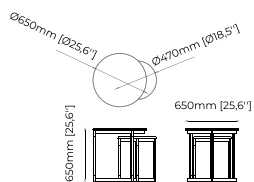

Smooth black iron
Gilded brushed stainless steel
Verde Issorie polished marble

GOLD Side Table

Dimensions

50x50 ccm
19.7x19.7 inch.

Materials and Finishes

Estremoz polished marble
Smoked oak veneer matte
Gilded brushed stainless steel