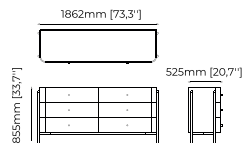

180x55x90 cm
70.86x21.65x36.22 inch.

Materials and Finishes

Black ash veneer matte

ROSIE *Chest of drawers*

Dimensions

180x50x85 cm
70.86x19.68x19.68 inch.

Materials and Finishes

Black ash veneer matte
Smooth black iron
Gilded polished stainless steel