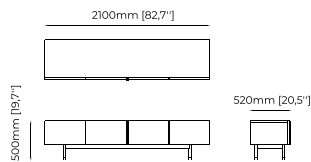

BROWN TV Cabinet

Dimensions

240x50x55 cm
94.48x19.68x21.65 inch.

Materials and Finishes

Smoked oak veneer matte
Gilded polished stainless steel
Verde issorie polished marble

CUBA TV Cabinet

Dimensions

210x52x50 cm
82.67x20.47x19.68 inch.

Materials and Finishes

Smoked oak veneer matte
Gilded polished stainless steel
Smooth black iron