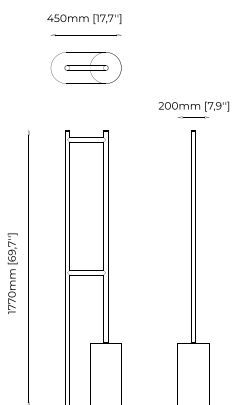

BEN Coat Rack

Dimensions

45x20x177 cm
17.71x7.87x69.68 inch.

Materials and Finishes

Estremoz polished marble
Gilded polished stainless steel
Smooth black iron

MATT Coat Rack

Dimensions

32x168 cm
12.59x66.14 inch.

Materials and Finishes

Estremoz polished marble
Smooth black iron