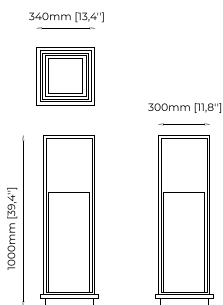

ROSIE Flower Pot

Dimensions

50x60 cm
19.68x23.62 inch.

40x50 cm
15.7x19.7 inch.

50x85 cm
19.7x33.46 inch.

Materials and Finishes

Walnut veneer matte
Smooth black iron
Gilded brushed stainless steel