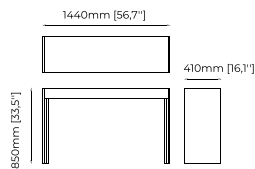

LYSSA Console

Dimensions

180x40x85 cm
70.86x15.74x33.46 inch.

Materials and Finishes

Black flower polished marble
Smooth black iron
Gilded brushed stainless steel

PEARL Console

Dimensions

200x45x85 cm
78.74x17.71x33.46 inch.

Materials and Finishes

Nero marquina polished marble
Black ash veneer matte
Gilded polished stainless steel

CEUTA Console

Dimensions

144x41x85 cm
56.69x16.14x33.46 inch.

Materials and Finishes

Smoked oak veneer matte
Nickel polished stainless steel

EVELYN Console

Dimensions

180x40x85 cm
70.86x15.74x33.46 inch.

Materials and Finishes

Smoked eucalyptus veneer matte
Gilded polished stainless steel

AVIGNON Console

Dimensions

170x37x80 cm
66.92x14.56x31.49 inch.