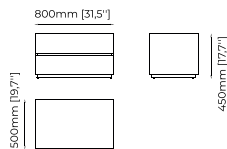

ACHILES *Bedside Table*

Dimensions

51x50x55.8 cm
20.07x19.68x21.96 inch.

Materials and Finishes

Walnut Matte
Smooth black iron

DAKAR *Bedside Table*

Dimensions

80x50x45cm
31.49x19.68x17.71 inch.

Materials and Finishes

Beige grey lacquer glossy
Gilded polished stainless steel