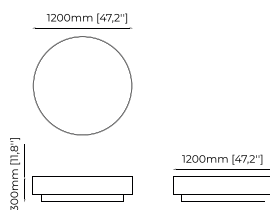

Dimensions

120x40 cm
47.21x15.74 inch.

Materials and Finishes

Dark Emperador polished marble
Gilded polished stainless steel
Smooth black iron

D'ARC *Coffee table*

Dimensions

120x80x39cm
47.24x31.49x15.35 inch.