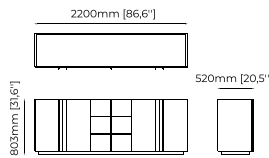

DUANE *Sideboard*

Dimensions

220x50x80 cm
86.61x19.68x31.49 inch.

Materials and Finishes

Smoked oak veneer matte
Gilded polished stainless steel

MACAU *Sideboard*

Dimensions

220x52x80 cm
86.61x20.47x31.49 inch.

Materials and Finishes

Walnut veneer matte
Gilded polished stainless steel