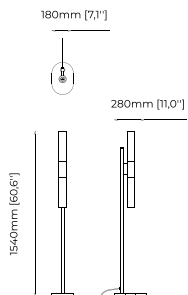

Dimensions

35x130 cm
13.77x51.18 inch.

Materials and Finishes

Textured black iron
Gilded polished stainless steel
Opaline glass globe

TABLE LAMPS

Sharon Table Lamp, Page 310

Clarke Table Lamp, Page 310

Wright Table Lamp, Page 311