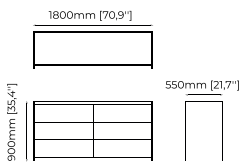

180x55x90 cm
70.86x21.65x36.22 inch.

Materials and Finishes

Black ash veneer matte

ROSIE *Chest of drawers*

Dimensions

180x50x85 cm
70.86x19.68x19.68 inch.

Materials and Finishes

Black ash veneer matte
Smooth black iron
Gilded polished stainless steel