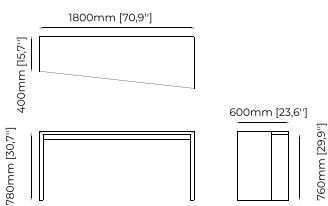

Materials and Finishes

Smooth black iron
Aged oak veneer matte