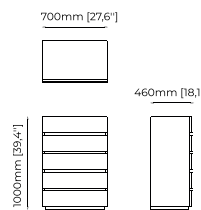

MALÉ *Tallboy*

Dimensions

80x50x115 cm
31.5x19.7x45.3 inch.

Materials and Finishes

Smoked eucalyptus matte
Textured black iron

CONNOR *Tallboy*

Dimensions

70x46x100 cm
27.7x18.1x39.4 inch.

Materials and Finishes

Smoked oak veneer matte
Gilded polished stainless steel