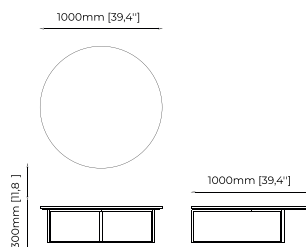

Materials and Finishes

Black ash veneer matte
Copper polished stainless steel

NILO *Coffee table*

Dimensions

120x60x30 cm
47.24x23.62x11.81 inch.

Materials and Finishes

Walnut veneer matte
Nero marquina polished marble
Gilded brushed stainless steel

DILI *Coffee table*

Dimensions

100x30 cm
39.37x11.81 inch.

Materials and Finishes

Verde issorie polished marble
Smooth black iron

MEGAN *Coffee table*

Dimensions

120x80x40 cm
47.24x31.49x15.74 inch.