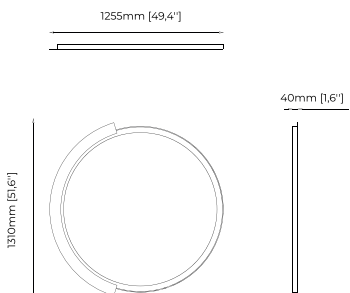

PHILL Mirror

Dimensions

125,5x4x125 cm
49.40x1.57x49.21 inch.

Materials and Finishes

Clear mirror
Gilded polished stainless steel

ROD Mirror

Dimensions

120x4 cm
47.22x1.57 inch.

Materials and Finishes

Nickel polished stainless steel
Gris mirror