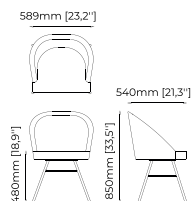

56x59x85 cm
22.04x23.22x33.46 inch.

Materials and Finishes

Lohan chair
Berlin siena
Ash wood stained in black

LILI Home office chair

Dimensions

70x70x80 cm
27.55x27.55x31.49 inch.

Materials and Finishes

Seoul terra
Smooth black iron

AMOUR Chair

Dimensions

58x61x85 cm
22.83x24.01x33.46 inch.

Materials and Finishes

Mael beige
Vienna cream
Ash wood stained in smoked oak matte

ESTORIL Chair

Dimensions

52x58x86 cm
20.47x22.83x33.85 inch.

Materials and Finishes

Mael beige & taupe
Vienna cream
Smooth black iron

Haia II *Home office chair*

Dimensions

57x52x76 cm
22.44x20.47x29.92 inch.

Materials and Finishes

Mael beige
Berlin siena
Textured black iron
Gilded polished stainless steel

LOREN *Chair*

Dimensions

59x54x85 cm
23.22x20.86x33.46 inch.

Materials and Finishes

Seoul camel
Gilded polished stainless steel

ROBSON Chair

Dimensions

67.2x63.2x90 cm
26.45x24.88x35.43 inch.