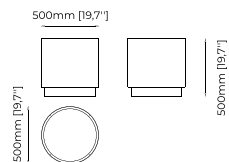

Smooth black iron
Gilded brushed stainless steel
Verde Issorie polished marble

GOLD Side Table

Dimensions

50x50 ccm
19.7x19.7 inch.

Materials and Finishes

Estremoz polished marble
Smoked oak veneer matte
Gilded brushed stainless steel