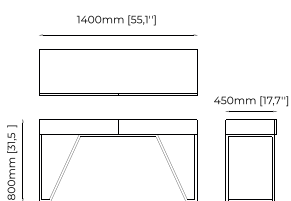

DALLAS Console

Dimensions

140x45x80 cm
55.11x17.71x31.49 inch.

Materials and Finishes

Walnut veneer matte
Smooth black iron