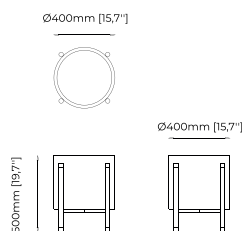

LANIE Flower Pot

Dimensions

34x34x100 cm
13.38x13.38x39.37 inch.

44x44x80 cm
17.32x17.32x31.5 inch.

Materials and Finishes

Black ash veneer matte
Gilded brushed stainless steel

ROSIE Flower Pot

Dimensions

50x60 cm
19.68x23.62 inch.

40x50 cm
15.7x19.7 inch.

50x85 cm
19.7x33.46 inch.

Materials and Finishes

Walnut veneer matte
Smooth black iron
Gilded brushed stainless steel