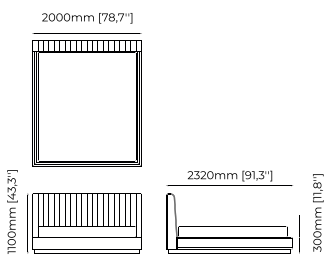

Materials and Finishes

Xangai white
Smoked oak veneer matte