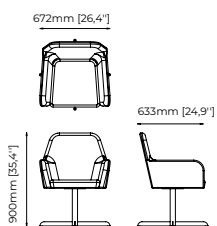

Materials and Finishes

Mael beige & taupe
Vienna cream
Smooth black iron

Haia II *Home office chair*

Dimensions

57x52x76 cm
22.44x20.47x29.92 inch.

Materials and Finishes

Mael beige
Berlin siena
Textured black iron
Gilded polished stainless steel

LOREN *Chair*

Dimensions

59x54x85 cm
23.22x20.86x33.46 inch.

Materials and Finishes

Seoul camel
Gilded polished stainless steel

ROBSON Chair

Dimensions

67.2x63.2x90 cm
26.45x24.88x35.43 inch.

Materials and Finishes

Seoul camel
Smooth black iron

AMBROSE Chair

Dimensions

64x58x82 cm
25.19x22.83x32.28 inch.

Materials and Finishes

Xangai white
Berlin siena
Black ash veneer matte
Copper polished stainless steel

LOREN *Home office chair*

Dimensions

59x54x82 cm
23.22x19.68x32.28 inch.

Materials and Finishes

Berlin siena
Smooth black iron

DUBLIN *Chair*

Dimensions

46x51x85 cm
18.11x20.07x33.46 inch.