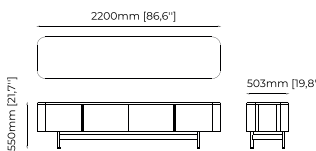

NORMAN TV Cabinet

Dimensions

220x50.3x55 cm
86.6x19.8x21.7 inch.

Materials and Finishes

- Estremoz polished marble
- Saddle terra
- Smooth black iron
- Gilded polished stainless steel
- Smoked oak veneer matte

WILL Storage Unit

Dimensions

170x42x35 cm
66.92x16.53x13.77 inch.

Materials and Finishes

- Aged oak veneer matte
- Carrara polished marble
- Beige grey lacquer matte