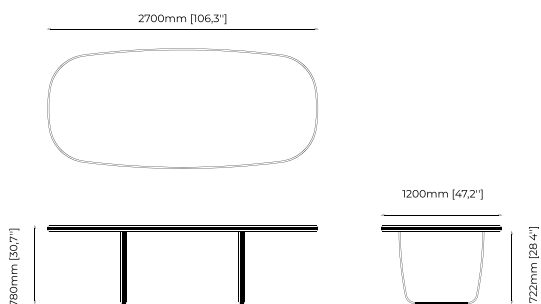

Materials and Finishes

Estremoz polished marble
Smoked oak veneer matte
Gilded polished stainless steel

ANN Dining Table

Dimensions

260x120x78 cm
102.36x47.24x30.70 inch.

Materials and Finishes

Black flower polished marble
Smooth black iron
Gilded polished stainless steel