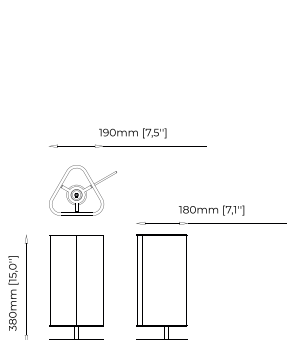

MARTIN Table Lamp

Dimensions

40x40x79 cm
15.74x15.74x31.10 inch.

Materials and Finishes

Nero marquina polished marble
Gilded polished stainless steel

QUENTIN Table Lamp

Dimensions

45x80 cm
17.71x31.49 inch.