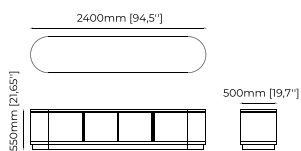

BROWN TV Cabinet

Dimensions

240x50x55 cm
94.48x19.68x21.65 inch.

Materials and Finishes

Smoked oak veneer matte
Gilded polished stainless steel
Verde issorie polished marble

CUBA TV Cabinet

Dimensions

210x52x50 cm
82.67x20.47x19.68 inch.

Materials and Finishes

Smoked oak veneer matte
Gilded polished stainless steel
Smooth black iron