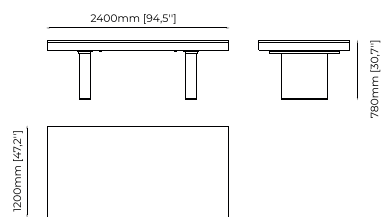

ISIS Dining Table

Dimensions

240x120x78 cm
94.48x47.24x30.70 inch.

140x140x78 cm
55.12x55.12x30.71 inch.

200x120x78 cm
78.74x47.24x30.71 inch.

Materials and Finishes

Smoked eucalyptus veneer matte

BRENDA Dining Table