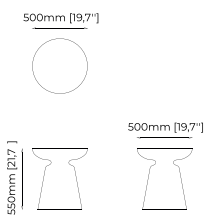

CAP Side Table

Dimensions

50x55 cm
19.68x21.65 inch.

Materials and Finishes

Beige grey lacquer matte

MEGAN Side Table

Dimensions

60x60x55 cm
23.62x23.62x21.65 inch.

Materials and Finishes

Smoked eucalyptus veneer matte
Gilded polished stainless steel