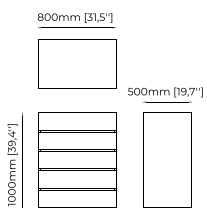

DAKAR *Tallboy*

Dimensions

80x50x100 cm
31.5x19.7x39.4 inch.

Materials and Finishes

Gilded polished stainless steel
Beige grey lacquer matte

EMILY *Tallboy*

Dimensions

80x51.5x106 cm
31.5x20.3x41.7 inch.

Materials and Finishes

Smoked oak veneer matte
Gilded polished stainless steel