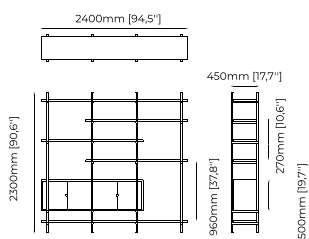

TAYLOR *Bookshelf*

Dimensions

240x45x230 cm
94.5x17.7x90.6 inch.

Materials and Finishes

Smoked oak matte
Nickel polished stainless steel
Nickel brushed stainless steel