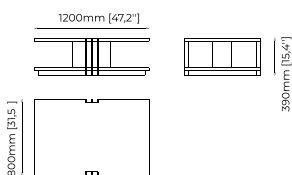

D'ARC *Coffee table*

Dimensions

120x80x39cm
47.24x31.49x15.35 inch.

Materials and Finishes

Aged oak veneer matte
Gilded polished stainless steel

STILL *Coffee table*

Dimensions

120x32 cm
47.24x12.59 inch.

Materials and Finishes

Nero marquina polished marble
Nickel polished stainless steel