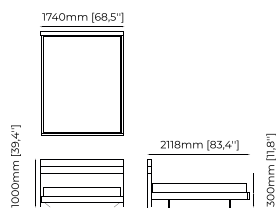

MAIA Bed

Dimensions

190x214x110 cm
74.80x84.25x43.30 inch.

110x214x110 cm
43.30x84.25x43.30 inch.

160x214x110 cm
62.99x84.25x43.30 inch.

170x214x110 cm
66.92x84.25x43.30 inch.

Materials and Finishes

Smoked eucalyptus veneer matte
Gilded brushed stainless steel

Dimensions

194x212x100 cm
76.37x83.46x39.37 inch.

Materials and Finishes

Oak veneer matte
Seoul toffee

DUANE Bed

Dimensions

172x214x120 cm
67.61x85.03x47.24 inch.

162x214x120
63.78x85.03x47.24 inch.

300x219x119 cm
118.11x86.22x46.85 inch.

Materials and Finishes

Black ash veneer matte
Copper polished HPL

USO *Bed*

Dimensions

194x212x100 cm
76.38x83.46x39.37 inch.

174x212x100 cm
68.50x83.46x39.37 inch.

164x212x100 cm
64.57x83.46x39.37 inch.

Materials and Finishes

Walnut veneer matte

CAIRO Bed

Dimensions

282x213x100 cm
111.02x83.86x39.37 inch.

292x213x100 cm
114.96x83.86x39.37 inch.

312x213x100 cm
122.83x83.86x39.37 inch.

Materials and Finishes