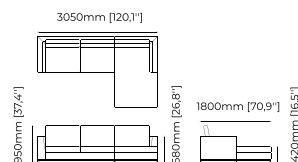

Dimensions

350x115x92 cm
137.79x45.27x36.22 inch.

350x160x92 cm
137.80x62.99x36.22 inch.

260x115x92 cm
102.36x45.28x36.22 inch.

Materials and Finishes

Lohan nacre
Smoked oak veneer matte

LONDON Sofa

Dimensions

305x180x98 cm
120.07x70.86x38.58 inch.

305x94x98 cm
120.08x36.81x38.58 inch.

212x94x98 cm
83.46x36.81x38.58 inch.

Materials and Finishes

Boaz beige
Black lacquer matte
Moscow woody
Lohan chair

DECKER Sofa

Dimensions