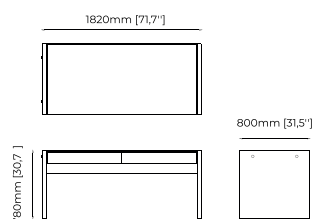

Miami Desk, Page 239

Kampala Desk, Page 239

HOUSE 9 — HOME OFFICE
Kampala Desk

ROSIE Desk

Dimensions

186,2x72,5x78 cm
73.30x28.54x30.70 inch.

Materials and Finishes

Aged oak veneer matte
Berlin siena
Smooth black iron
Gilded polished stainless steel

BELGRADO *Desk*

Dimensions

160x73x90 cm
62.99x28.74x35.43 inch.

Materials and Finishes

Black ash veneer matte
Smooth black iron
Gilded polished stainless steel

ALLIE *Desk*

Dimensions

200x82x80 cm
78.74x32.3x31.5 inch.