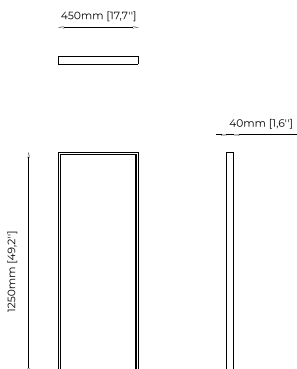

RIO Mirror

Dimensions

15x4x125 cm
5.9x1.57x49.21 inch.
45x4x125 cm
17.71x1.57x49.21 inch.

Materials and Finishes

Smooth black iron
Gris mirror

IRIS Mirror

Dimensions

120x6x200 cm
47.24x2.36x78.74 inch.

Materials and Finishes

Moscow truffle
Clear mirror