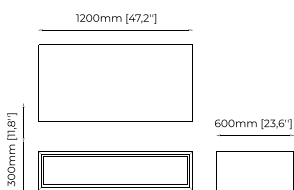

Materials and Finishes

Black ash veneer matte
Copper polished stainless steel

NILO *Coffee table*

Dimensions

120x60x30 cm
47.24x23.62x11.81 inch.

Materials and Finishes

Walnut veneer matte
Nero marquina polished marble
Gilded brushed stainless steel

DILI *Coffee table*

Dimensions

100x30 cm
39.37x11.81 inch.

Materials and Finishes

Verde issorie polished marble
Smooth black iron

MEGAN *Coffee table*

Dimensions

120x80x40 cm
47.24x31.49x15.74 inch.