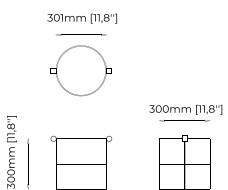

BAG Flower Pot

Dimensions

30x30 cm
11.81x11.81 inch.

55x55 cm
21.7x21.7 inch.

40x40 cm
15.7x15.7 inch.

Materials and Finishes

Moscow Truffle

POPPY Flower Pot

Dimensions

40x40x50 cm
15.74x15.74x19.68 inch.

40x40x100 cm
15.7x15.7x39.4 inch.

Materials and Finishes

Smoked oak veneer matte