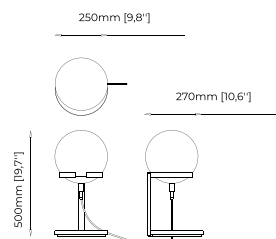

SHARON Table Lamp

Dimensions

45x77 cm
17.7x30.31 inch.

Materials and Finishes

Nero marquina polished marble
Gilded polished stainless steel

CLARKE Table Lamp

Dimensions

25x27x50 cm
93.84x10.62x19.68 inch.

Materials and Finishes

Nero marquina polished marble
Smooth black iron
Opaline glass globe