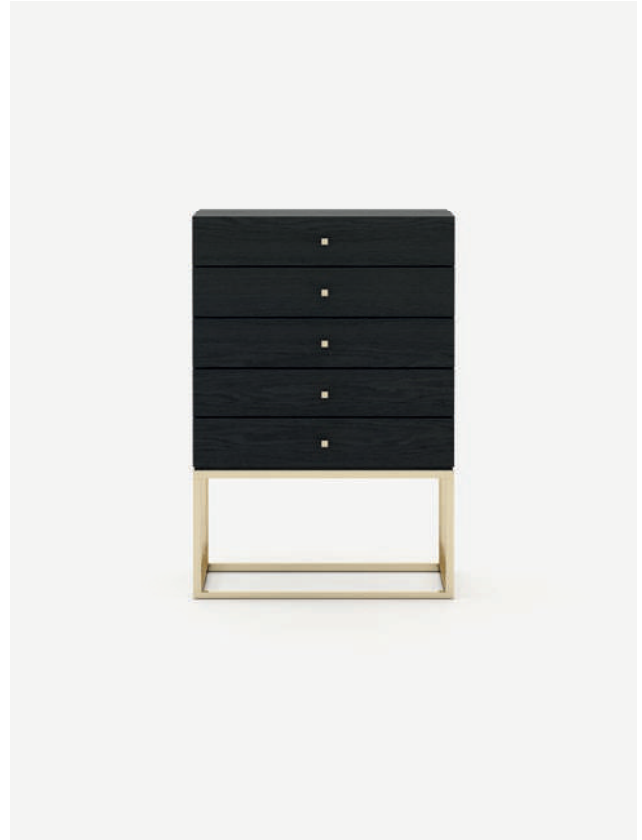

ESTER Tallboy

Dimensions

80x52.5x118 cm
31.5x20.7x46.5 inch.

Materials and Finishes

Black Ash Matte
Nickel polished stainless steel