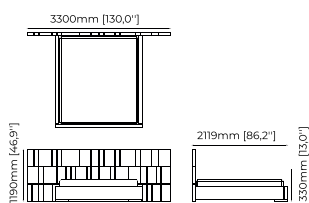

Dimensions

194x212x100 cm
76.37x83.46x39.37 inch.

Materials and Finishes

Oak veneer matte
Seoul toffee

DUANE Bed

Dimensions

172x214x120 cm
67.61x85.03x47.24 inch.

162x214x120
63.78x85.03x47.24 inch.

192x214x120
75.59x85.03x47.24 inch.

Materials and Finishes

Walnut veneer matte
Gilded polished stainless steel

JACKSON *Bed*

Dimensions

330x219x119 cm
129.92x86.22x46.85 inch.

310x219x119 cm
122.05x86.22x46.85 inch.

300x219x119 cm
118.11x86.22x46.85 inch.

Materials and Finishes

Black ash veneer matte
Copper polished HPL

USO *Bed*

Dimensions

194x212x100 cm
76.38x83.46x39.37 inch.

174x212x100 cm
68.50x83.46x39.37 inch.

164x212x100 cm
64.57x83.46x39.37 inch.

Materials and Finishes

Walnut veneer matte

CAIRO Bed

Dimensions

282x213x100 cm
111.02x83.86x39.37 inch.

292x213x100 cm
114.96x83.86x39.37 inch.

312x213x100 cm
122.83x83.86x39.37 inch.

Materials and Finishes