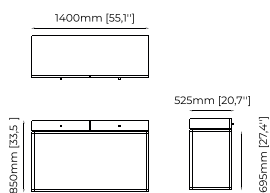

140x52,5x85 cm
55.11x20.66x33.46 inch.

Materials and Finishes

Smoked oak veneer matte
Smooth black iron

AMY Dressing Table

Dimensions

140x50x85 cm
55.11x19.68x33.46 inch.

Materials and Finishes

Smoked oak veneer matte
Gilded polished stainless steel
Clear mirror
Berlin camel

D'ARC Dressing Table

Dimensions

140x65x150 cm
55.11x25.59x59.05 inch.

Materials and Finishes

Oak veneer matte
Smooth black iron
Clear mirror

ROSIE Dressing Table

Dimensions

146,6x62,5x134.2 cm
57.71x24.60x52.8 inch.