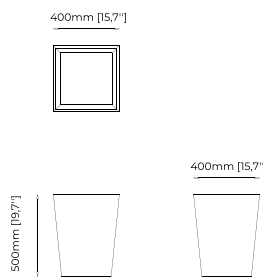

BAG Flower Pot

Dimensions

30x30 cm
11.81x11.81 inch.

55x55 cm
21.7x21.7 inch.

40x40 cm
15.7x15.7 inch.

Materials and Finishes

Moscow Truffle

POPPY Flower Pot

Dimensions

40x40x50 cm
15.74x15.74x19.68 inch.

40x40x100 cm
15.7x15.7x39.4 inch.

Materials and Finishes

Smoked oak veneer matte