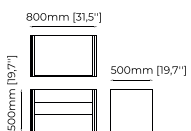

MUCALA *Bedside Table*

Dimensions

80x50x50 cm
31.49x19.68x19.68 inch.

Materials and Finishes

Nickel polished stainless steel
Moka lacquer matte

AMBER *Bedside Table*

Dimensions

65x53x55 cm
25.59x20.86x21.65 inch.

Materials and Finishes

Aged oak veneer matte
Textured black iron
Gilded polished stainless steel