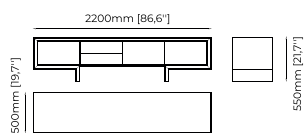

ISIS TV Cabinet

Dimensions

220x50x55 cm
86.6x19.68x21.65 inch.

Materials and Finishes

Aged oak veneer matte
Gilded polished HPL

LAGOS TV Cabinet

Dimensions

210x51x50 cm
82.7x20.1x19.7 inch.

Materials and Finishes

Walnut veneer matte
Black lacquer matte
Nickel polished stainless steel