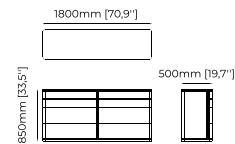

DUANE *Chest of drawers*

Dimensions

140x50,5x100 cm
55.11x19.9x39.4 inch.

Materials and Finishes

Walnut veneer matte
Gilded polished stainless steel

HILARY *Chest of drawers*

Dimensions

180x50x85 cm
70.86x19.68x19.68 inch.

Materials and Finishes

Black ash veneer matte
Copper polished stainless steel