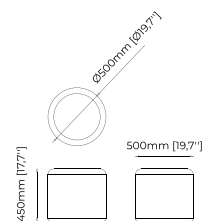

60x60x40 cm
23.62x23.62x15.74 inch.

Materials and Finishes

Lohan chair
Smooth black iron

BUR *Pouf*

Dimensions

50x45 cm
19.68x17.71 inch.

Materials and Finishes

Bombay forest

MOORE *Pouf*

Dimensions

80x80x40 cm
31.49x31.49x15.74 inch.

100x100x40 cm
39.37x39.37x15.74 inch.

Materials and Finishes

Mael beige & taupe
Bombay siena

ISAAC *Pouf*

Dimensions