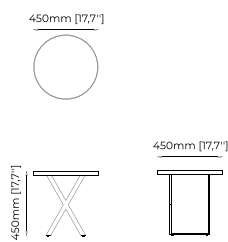

DILI *Side Table*

Dimensions

50x55 cm
19.7x21.7 inch.

Materials and Finishes

Smoked oak veneer matte
Smooth black iron

NOTTINGHAM *Side Table*

Dimensions

45x45 cm
17.71x17.71 inch.

Materials and Finishes

Smoked eucalyptus veneer matte
Gilded polished stainless steel