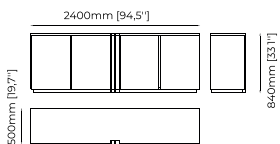

D'ARC Sideboard

Dimensions

240x50x84 cm
94.48x19.68x33.1 inch.

Materials and Finishes

Black ash veneer matte
Gilded polished stainless steel

ISIS Sideboard

Dimensions

240x50x83 cm
94.48x19.68x32.67 inch.

Materials and Finishes

Walnut veneer matte
Copper polished HPL