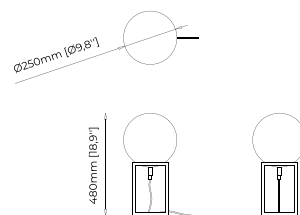

Materials and Finishes

Smooth black iron

JONES Table Lamp

Dimensions

25x48 cm
9.84x18.89 inch.

Materials and Finishes

Smooth black iron
Gilded polished stainless steel
Opaline glass globe

JUDE Table Lamp