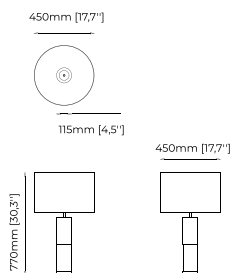

SHARON Table Lamp

Dimensions

45x77 cm
17.7x30.31 inch.

Materials and Finishes

Nero marquina polished marble
Gilded polished stainless steel

CLARKE Table Lamp

Dimensions

25x27x50 cm
93.84x10.62x19.68 inch.

Materials and Finishes

Nero marquina polished marble
Smooth black iron
Opaline glass globe