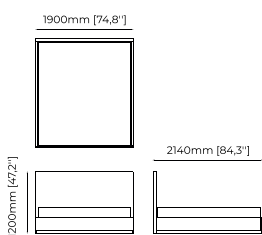

Materials and Finishes

Lars marl
Seoul camel
Aged oak veneer matte

MARLIN Bed

Dimensions

195x222x120 cm
76.77x87.40x47.24 inch.

165x220x120 cm
64.96x86.61x47.24 inch.

175x220x120 cm
68.90x86.61x47.24 inch.

Materials and Finishes

Xangai white
Gilded polished stainless steel

CANTÃO Bed

Dimensions

170x214x120 cm
66.92x84.25x47.24 inch.

160x214x120 cm
62.99x84.25x47.24 inch.

190x214x120 cm
74.80x84.25x47.24 inch.

Materials and Finishes

Lars Marl
Smoked eucalyptus veneer matte

LAUREN Bed

Dimensions

198x219x110 cm
77.95x86.22x43.30 inch.

168x219x110 cm
66.14x86.22x43.30 inch.

178x219x110 cm
70.07x86.22x43.30 inch.

Materials and Finishes

Byron gris cendre
Smoked eucalyptus veneer matte
Gilded polished stainless steel

MAIA Bed

Dimensions

190x214x110 cm
74.80x84.25x43.30 inch.

110x214x110 cm
43.30x84.25x43.30 inch.

160x214x110 cm
62.99x84.25x43.30 inch.

170x214x110 cm
66.92x84.25x43.30 inch.

Materials and Finishes

Smoked eucalyptus veneer matte
Gilded brushed stainless steel