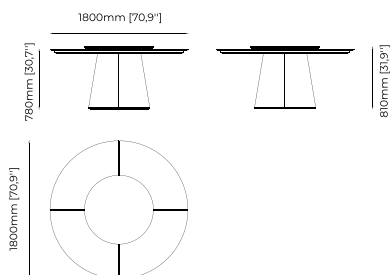

Materials and Finishes

Nickel polished stainless steel
Gris mirror