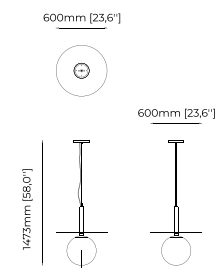

MEREDITH *Suspension Lamp*

Dimensions

138x138x135 cm
54.33x54.33x53.14 inch.

Materials and Finishes

Smooth black iron
Gilded polished stainless steel
Clear glass globe

ANDY *Suspension Lamp*

Dimensions

60x188 cm
23.62x74.01 inch.

42.5x130 cm

16.73x51.18 inch.

Materials and Finishes

Smooth black iron
Gilded polished stainless steel
Opaline glass globe