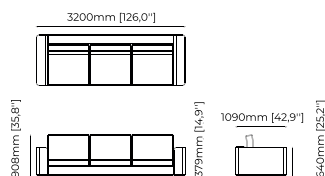

Materials and Finishes

Mael beige
Bombay camel
Smoked eucalyptus matte