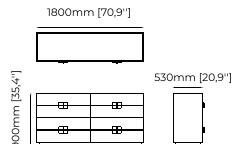

CONNOR *Chest of drawers*

Dimensions

140x45x77 cm
55.11x17.71x30.31 inch.

Materials and Finishes

Aged oak veneer matte
Gilded polished stainless steel

LADY *Chest of drawers*

Dimensions

180x53x90 cm
70.86x20.86x35.4 inch.

Materials and Finishes

Aged oak veneer matte
Gilded polished stainless steel