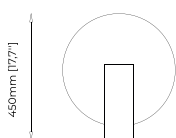

LORD Wall Lamp

Dimensions

40x11x45 cm
15.7x4.3x17.7 inch.

Materials and Finishes

Carrara polished marble
Gilded polished stainless steel