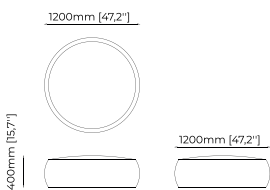

SEBASTIAN *Pouf*

Dimensions

120x40 cm
47.24x15.74 inch.

80x40 cm
31.49x15.74 inch.

Materials and Finishes

Berlin forest
Lars marl

MIKE *Pouf*

Dimensions

60x60x40 cm
23.62x23.62x15.74 inch.

Materials and Finishes

Seoul terra
Smoked eucalyptus veneer matte on ash