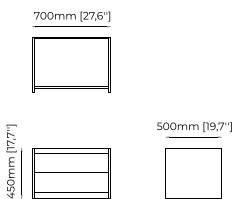

MUCALA *Bedside Table*

Dimensions

80x50x50 cm
31.49x19.68x19.68 inch.

Materials and Finishes

Nickel polished stainless steel
Moka lacquer matte

AMBER *Bedside Table*

Dimensions

65x53x55 cm
25.59x20.86x21.65 inch.

Materials and Finishes

Aged oak veneer matte
Textured black iron
Gilded polished stainless steel

ENDY Bedside Table

Dimensions

70x50x45 cm
27.55x19.68x17.71 inch.

Materials and Finishes

Black ash veneer matte

LADY Bedside Table

Dimensions

60x53x49 cm
23.62x20.86x19.29 inch.

Materials and Finishes

Smoked eucalyptus veneer matte
Smooth black iron
Nero marquina polished marble

ESTER *Bedside Table*

Dimensions

70x50x55 cm
27.55x19.68x21.65 inch.