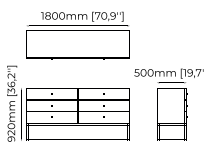

Materials and Finishes

Smoked eucalyptus veneer matte
Gilded polished stainless steel

EMILY *Chest of drawers*

Dimensions

180x51.5x86 cm
70.86x20.27x33.8 inch.

Materials and Finishes

Smoked oak veneer matte
Gilded polished stainless steel