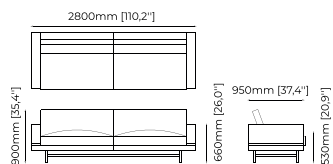

Materials and Finishes

Mael beige & taupe
Smooth black iron
Black Matte