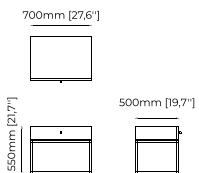

LADY Bedside Table

Dimensions

60x53x49 cm
23.62x20.86x19.29 inch.

Materials and Finishes

Smoked eucalyptus veneer matte
Smooth black iron
Nero marquina polished marble

ESTER *Bedside Table*

Dimensions

70x50x55 cm
27.55x19.68x21.65 inch.

Materials and Finishes

Smoked eucalyptus veneer matte
Gilded polished stainless steel

EMILY *Bedside Table*

Dimensions

70x50x46 cm
27.55x19.68x18.11 inch.

Materials and Finishes

Smoked oak veneer matte
Gilded polished stainless steel

CAIRO *Bedside Table*

Dimensions

80x50x50 cm
31.49x19.68x19.68 inch.

Materials and Finishes

Smoked oak veneer matte
Gilded polished stainless steel

CONNOR *Bedside Table*

Dimensions

60x45x37 cm
23.62x17.71x14.56 inch.