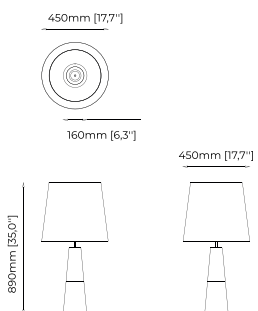

Materials and Finishes

Nero marquina polished marble
Gilded polished stainless steel
Opaline glass globe