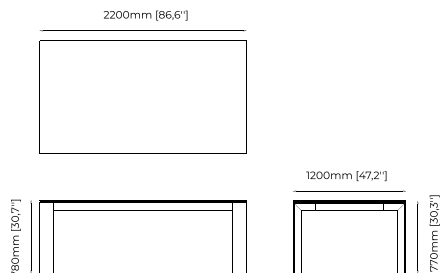

Materials and Finishes

Black ash veneer matte