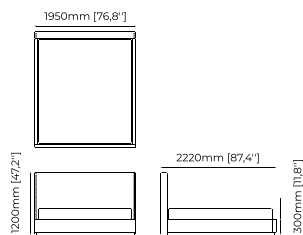

Materials and Finishes

Lars marl
Seoul camel
Aged oak veneer matte

MARLIN Bed

Dimensions

195x222x120 cm
76.77x87.40x47.24 inch.

165x220x120 cm
64.96x86.61x47.24 inch.

175x220x120 cm
68.90x86.61x47.24 inch.

Materials and Finishes

Xangai white
Gilded polished stainless steel

CANTÃO Bed

Dimensions

170x214x120 cm
66.92x84.25x47.24 inch.

160x214x120 cm
62.99x84.25x47.24 inch.

190x214x120 cm
74.80x84.25x47.24 inch.

Materials and Finishes

Lars Marl
Smoked eucalyptus veneer matte

LAUREN Bed

Dimensions

198x219x110 cm
77.95x86.22x43.30 inch.

168x219x110 cm
66.14x86.22x43.30 inch.

178x219x110 cm
70.07x86.22x43.30 inch.

Materials and Finishes

Byron gris cendre
Smoked eucalyptus veneer matte
Gilded polished stainless steel

MAIA Bed

Dimensions

190x214x110 cm
74.80x84.25x43.30 inch.

110x214x110 cm
43.30x84.25x43.30 inch.

160x214x110 cm
62.99x84.25x43.30 inch.

170x214x110 cm
66.92x84.25x43.30 inch.

Materials and Finishes

Smoked eucalyptus veneer matte
Gilded brushed stainless steel