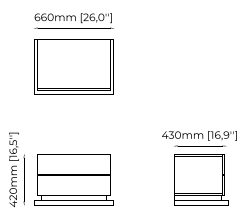

HILARY *Bedside Table*

Dimensions

60x50x50 cm
23.62x19.68x19.68 inch.

Materials and Finishes

Black ash veneer matte
Copper polished stainless steel

USO Bedside Table

Dimensions

66x43x42 cm
25.98x17.71x16.53 inch

Materials and Finishes

Walnut veneer matte

MALÉ Bedside Table

Dimensions

80x50x50 cm
31.5x19.7x19.7 inch.

Materials and Finishes

Walnut Matte
Smooth black iron

ACHILES *Bedside Table*

Dimensions

51x50x55.8 cm
20.07x19.68x21.96 inch.

Materials and Finishes

Walnut Matte
Smooth black iron

DAKAR *Bedside Table*

Dimensions

80x50x45cm
31.49x19.68x17.71 inch.

Materials and Finishes