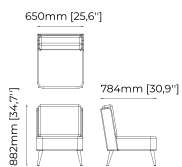

Dimensions

80x84x87 cm
31.49x33.07x35.43 inch.

Materials and Finishes

Potira pecan
Ash wood stained in smoked oak matte
Gilded polished stainless steel

HECTOR *Armchair*

Dimensions

80x84x87 cm
31.49x33.07x35.43 inch.

JOE Armchair

Dimensions

80x76x87 cm
31.49x29.92x34.25 inch.

Materials and Finishes

Berlin camel
Smoked eucalyptus veneer matte

TADEAS Armchair

Dimensions

65x78x88 cm
25.59x30.70x34.64 inch.

Materials and Finishes

Mael beige
Berlin siena
Ash wood stained in smoked eucalyptus matte

AMBROSE Armchair

Dimensions

90x80x780 cm
35.43x31.49x30.70 inch.

Materials and Finishes

Lohan chair
Ash wood stained in black
Gilded polished stainless steel

Estoril Bar Stool, Page 148

Achilles Bar Stool, Page 149

HOUSE 3 — KITCHEN
Peter Bar Stool

PETER Bar Stool

Dimensions

38x43.5x82 cm
14.96x17.12x32.28 inch.

38x43.5x97 cm
14.96x17.12x38.18 inch.

Materials and Finishes