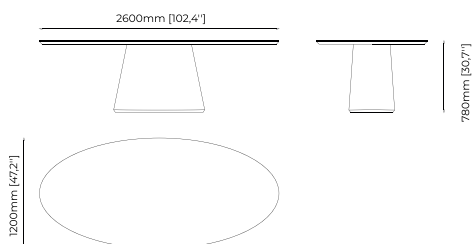

Materials and Finishes

Smoked oak veneer matte
Gilded polished stainless steel