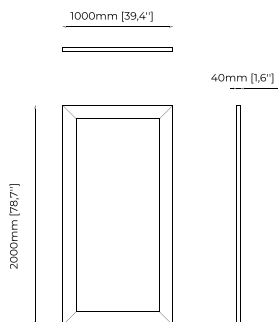

100x4x200 cm
39.37x1.57x78.74 inch.

Materials and Finishes

Smoked eucalyptus veneer matte
Clear mirror

LIMA Mirror

Dimensions

78x2,4x79,5 cm
30.70x0.94x31.29 inch.

Materials and Finishes

Clear mirror
Gris mirror
Bronze mirror