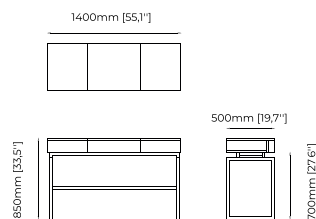

140x52,5x85 cm
55.11x20.66x33.46 inch.

Materials and Finishes

Smoked oak veneer matte
Smooth black iron

AMY Dressing Table

Dimensions

140x50x85 cm
55.11x19.68x33.46 inch.

Materials and Finishes

Smoked oak veneer matte
Gilded polished stainless steel
Clear mirror
Berlin camel

D'ARC Dressing Table

Dimensions

140x65x150 cm
55.11x25.59x59.05 inch.

Materials and Finishes

Oak veneer matte
Smooth black iron
Clear mirror

ROSIE Dressing Table

Dimensions

146,6x62,5x134.2 cm
57.71x24.60x52.8 inch.