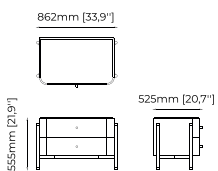

Malé bedside table, Page 198

Achilles bedside table, Page 199

Dakar bedside table, Page 199

HOUSE 8 — BEDROOM
Emily Bedside Table

ROSIE *Bedside Table*

Dimensions

86x52.5x55.5 cm
33.85x20.66x21.85 inch.

Materials and Finishes

Black ash veneer matte
Gilded polished stainless steel
Smooth black iron

KIRA *Bedside Table*

Dimensions

80x51x45 cm
31.49x20.07x18.11 inch.

Materials and Finishes

Smoked eucalyptus veneer matte
Gilded polished stainless steel

MUCALA *Bedside Table*

Dimensions

80x50x50 cm
31.49x19.68x19.68 inch.

Materials and Finishes

Nickel polished stainless steel
Moka lacquer matte

AMBER *Bedside Table*

Dimensions

65x53x55 cm
25.59x20.86x21.65 inch.