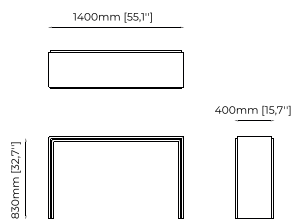

Materials and Finishes

Smoked oak veneer matte
Gilded polished stainless steel