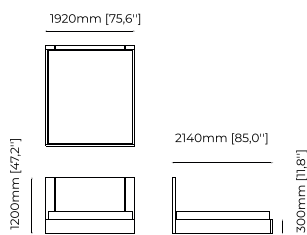

Materials and Finishes

Walnut veneer matte
Gilded polished stainless steel