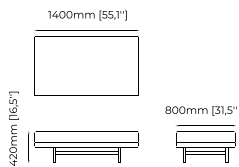

Dimensions

120x40 cm
47.24x15.74 inch.

80x40 cm
31.49x15.74 inch.

Materials and Finishes

Berlin forest
Lars marl

MIKE *Pouf*

Dimensions

60x60x40 cm
23.62x23.62x15.74 inch.

CHARLIE *Pouf*

Dimensions

100x70x42 cm
39.37x27.55x16.53 inch.

Materials and Finishes

Mael Beige
Smoked oak matte

STEWART *Pouf*

Dimensions

140x80x53 cm
55.11x31.49x20.86 inch.

110x80x53 cm
43.30x31.49x20.86 inch.

Materials and Finishes

Mael beige & taupe
Smooth black iron

SOPHIA *Pouf*

Dimensions

72.5x70x42 cm
28.54x27.55x16.53 inch.

Materials and Finishes

Lohan Ocre
Seoul Camel
Gilded polished stainless steel

CHESTER *Pouf*

Dimensions

72x72x44 cm
28.34x28.34x17.32 inch.

Materials and Finishes

Mael beige
Ash wood stained in walnut veneer matte

SOFAS

Fletcher Sofa, Page 182

Grey Sofa, Page 182