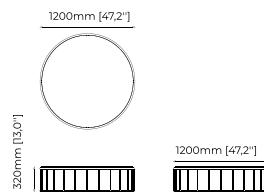

D'ARC *Coffee table*

Dimensions

120x80x39cm
47.24x31.49x15.35 inch.

Materials and Finishes

Aged oak veneer matte
Gilded polished stainless steel

STILL *Coffee table*

Dimensions

120x32 cm
47.24x12.59 inch.

Materials and Finishes

Nero marquina polished marble
Nickel polished stainless steel