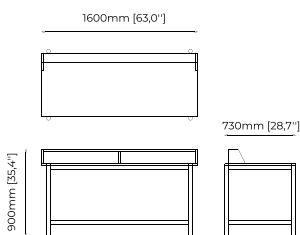

Miami Desk, Page 239

Kampala Desk, Page 239

HOUSE 9 — HOME OFFICE
Kampala Desk

ROSIE Desk

Dimensions

186,2x72,5x78 cm
73.30x28.54x30.70 inch.

Materials and Finishes

Aged oak veneer matte
Berlin siena
Smooth black iron
Gilded polished stainless steel

BELGRADO *Desk*

Dimensions

160x73x90 cm
62.99x28.74x35.43 inch.

Materials and Finishes

Black ash veneer matte
Smooth black iron
Gilded polished stainless steel

ALLIE *Desk*

Dimensions

200x82x80 cm
78.74x32.3x31.5 inch.

Materials and Finishes

Aged oak veneer matte
Smooth black iron

MIAMI Desk

Dimensions

180x60x78 cm
70.86x23.62x30.70 inch.

Materials and Finishes

Smoked oak veneer matte

KAMPALA Desk