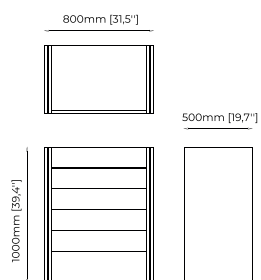

MUCALA *Tallboy*

Dimensions

80x50x100 cm
31.5x19.7x39.4 inch.

Materials and Finishes

Smoked Eucalyptus Matte
Nickel polished stainless steel