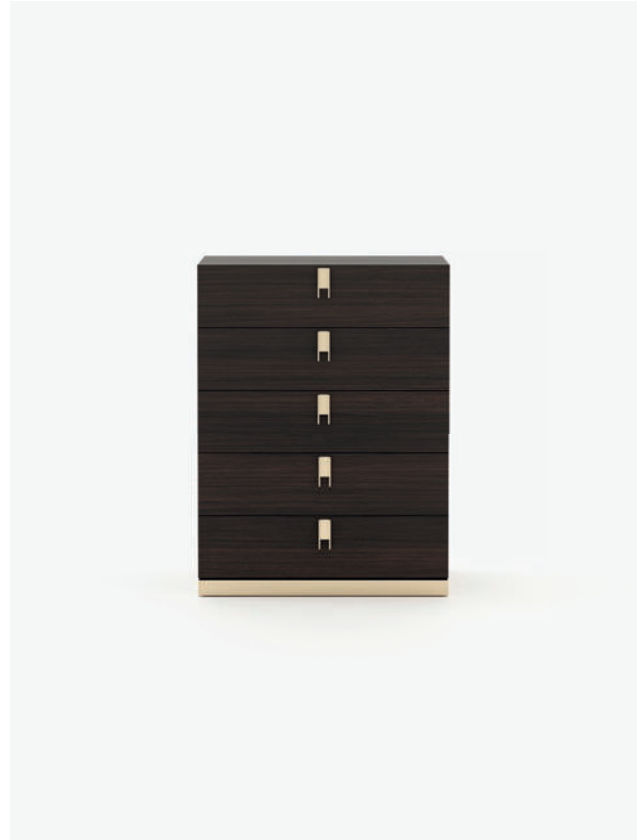

Smoked Eucalyptus Matte
Textured black iron
Nero marquina polished marble

DAKAR *Tallboy*

Dimensions

80x50x100 cm
31.5x19.7x39.4 inch.

Materials and Finishes

Gilded polished stainless steel
Beige grey lacquer matte

EMILY *Tallboy*

Dimensions

80x51.5x106 cm
31.5x20.3x41.7 inch.

Materials and Finishes

Smoked oak veneer matte
Gilded polished stainless steel

ENDY Tallboy

Dimensions

75x55x120 cm
29.5x19.7x47.2 inch.