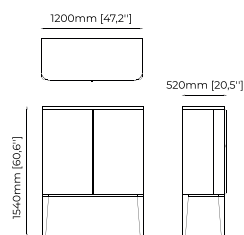

LEWIS *Bar Cabinet*

Dimensions

120x53,5x140 cm
47.24x21.06x55.11 inch.

Materials and Finishes

Nero marquina polished marble
Smoked eucalyptus veneer matte
Gilded polished stainless steel

ALVAR *Cupboard*

Dimensions

120x52x154 cm
47.24x20.47x60.62 inch.

Materials and Finishes

Smoked oak veneer matte
Nickel polished stainless steel
Emperador dark polished marble
Beige grey lacquer matte