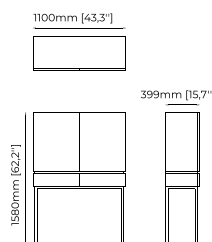

LEWIS *Bar Cabinet*

Dimensions

120x53,5x140 cm
47.24x21.06x55.11 inch.

Materials and Finishes

Nero marquina polished marble
Smoked eucalyptus veneer matte
Gilded polished stainless steel

ALVAR *Cupboard*

Dimensions