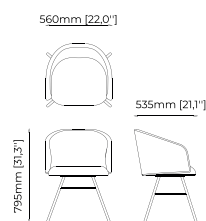

ACHILES *Bar Stool*

Dimensions

41x45,5x90 cm
16.14x17.9x35.4 inch.

41x45,5x105 cm
16.14x17.9x41.33 inch.

Materials and Finishes

Xangai Sand
Smooth Black Iron

BENCHES

Charlie Bench, Page 152

Denver Chair, Page 167

Faraji Chair, Page 167

Prestige Chair, Page 168

Lili Chair, Page 168

DALE Chair

Dimensions

58,5x49x78 cm
23.03x19.29x30.70 inch.

Materials and Finishes

Boaz beige
Smooth black iron
Gilded polished stainless steel

FERRARA Chair

Dimensions

56x53,5x79,5 cm
22.04x21.06x31.29 inch.

Materials and Finishes

Berlin forest
Xangai white
Smooth black iron

NELLY Chair

Dimensions

56x59x85 cm
22.04x23.22x33.46 inch.

Materials and Finishes

Lohan chair
Berlin siena
Ash wood stained in black

LILI Home office chair

Dimensions

70x70x80 cm
27.55x27.55x31.49 inch.

Materials and Finishes

Seoul terra
Smooth black iron