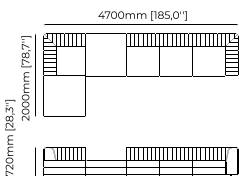

Materials and Finishes

Mael white & grey
Black matte lacquer