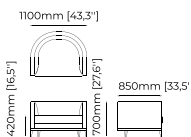

Ottoman:
72.5x70x42 cm
28.54x13.03x16.53 inch.

Materials and Finishes

Seoul sand
Lohan nacre
Nickel polished stainless steel

NELLY Armchair

Dimensions

81x88x77 cm
31.89x34.65x30.32 inch.

Materials and Finishes

Lohan chair
Berlin siena
Ash wood stained in smoked eucalyptus matte

HAROLD *Armchair*

Dimensions

110x85x70 cm
43.30x33.46x27.55 inch.

Materials and Finishes

Byron sable
Ash wood stained in oak matte

MARLOW *Armchair*

Dimensions

80x82,4x82 cm
19.68x32.44x32.28 inch.

Materials and Finishes

Bombay siena
Smooth black iron

COSY Armchair

Dimensions

88x83x87 cm
34.64x32.67x34.25 inch.

Materials and Finishes

Dimensions

80x84x87 cm
31.49x33.07x35.43 inch.

Materials and Finishes

Potira pecan
Ash wood stained in smoked oak matte
Gilded polished stainless steel

HECTOR *Armchair*

Dimensions

80x84x87 cm
31.49x33.07x35.43 inch.