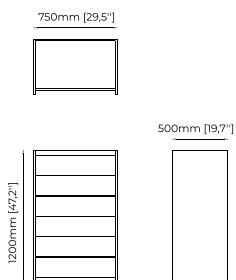

ENDY Tallboy

Dimensions

75x55x120 cm
29.5x19.7x47.2 inch.

Materials and Finishes

Walnut Matte

ESTER Tallboy

Dimensions

80x52.5x118 cm
31.5x20.7x46.5 inch.

Materials and Finishes

Black Ash Matte
Nickel polished stainless steel