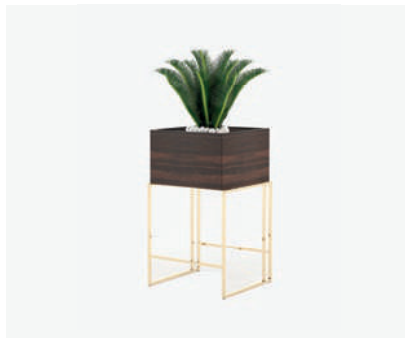

Achilles Flower Pot, Page 331