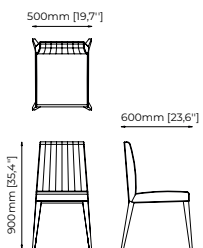

Materials and Finishes

Vienna Cream
Ash wood stained in black

BALI Chair

Dimensions

50x57.5x88 cm
19.68x22.63x34.64 inch.

Materials and Finishes

Vienna Anthracite
Ash wood stained in smoked eucalyptus matte

DENVER Chair

Dimensions

50x60x90 cm
19.68x23.62x35.43 inch.

Materials and Finishes

Vienna Cream
Ash wood stained in smoked eucalyptus matte

FARAJI Chair

Dimensions

51x52x86 cm
20.07x20.47x33.85 inch.

Materials and Finishes

Vienna Deep Blue
Ash wood stained in walnut veneer matte

PRESTIGE Chair

Dimensions

48.9x58.9x80 cm
19.2x23.2x31.5 inch.

Materials and Finishes

Dom Blanc
Ash wood stained in smoked eucalyptus matte

LILI Chair

Dimensions

60x52x82 cm
23.62x20.47x32.28 inch.

Materials and Finishes

Boaz Beige
Smoked eucalyptus matte

OTTOMANS & POUFFES

Benner pouf, Page 172

Bur pouf, Page 172