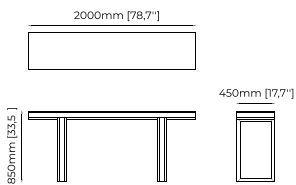

LYSSA Console

Dimensions

180x40x85 cm
70.86x15.74x33.46 inch.

Materials and Finishes

Black flower polished marble
Smooth black iron
Gilded brushed stainless steel

PEARL Console

Dimensions

200x45x85 cm
78.74x17.71x33.46 inch.

Materials and Finishes

Nero marquina polished marble
Black ash veneer matte
Gilded polished stainless steel

CEUTA Console

Dimensions

144x41x85 cm
56.69x16.14x33.46 inch.

Materials and Finishes

Smoked oak veneer matte
Nickel polished stainless steel

EVELYN Console

Dimensions

180x40x85 cm
70.86x15.74x33.46 inch.

Materials and Finishes

Smoked eucalyptus veneer matte
Gilded polished stainless steel

AVIGNON Console

Dimensions

170x37x80 cm
66.92x14.56x31.49 inch.