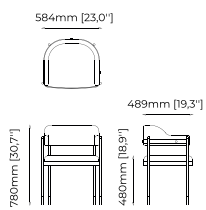

Estoril Bar Stool, Page 148

Achilles Bar Stool, Page 149

HOUSE 3 — KITCHEN
Peter Bar Stool

PETER Bar Stool

Dimensions

38x43.5x82 cm
14.96x17.12x32.28 inch.

38x43.5x97 cm
14.96x17.12x38.18 inch.

Materials and Finishes

Denver Chair, Page 167

Faraji Chair, Page 167

Prestige Chair, Page 168

Lili Chair, Page 168

DALE Chair

Dimensions

58,5x49x78 cm
23.03x19.29x30.70 inch.

Materials and Finishes

Boaz beige
Smooth black iron
Gilded polished stainless steel

FERRARA Chair

Dimensions

56x53,5x79,5 cm
22.04x21.06x31.29 inch.

Materials and Finishes

Berlin forest
Xangai white
Smooth black iron

NELLY Chair

Dimensions

56x59x85 cm
22.04x23.22x33.46 inch.

Materials and Finishes

Lohan chair
Berlin siena
Ash wood stained in black

LILI Home office chair

Dimensions

70x70x80 cm
27.55x27.55x31.49 inch.

Materials and Finishes

Seoul terra
Smooth black iron