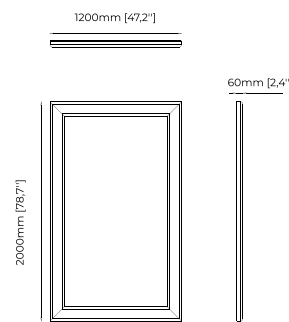

RIO Mirror

Dimensions

15x4x125 cm
5.9x1.57x49.21 inch.
45x4x125 cm
17.71x1.57x49.21 inch.

Materials and Finishes

Smooth black iron
Gris mirror

IRIS Mirror

Dimensions

120x6x200 cm
47.24x2.36x78.74 inch.

Materials and Finishes

Moscow truffle
Clear mirror