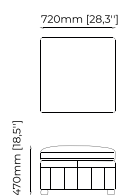

CHESTER *Pouf*

Dimensions

72x72x44 cm
28.34x28.34x17.32 inch.

Materials and Finishes

Mael beige
Ash wood stained in walnut veneer matte