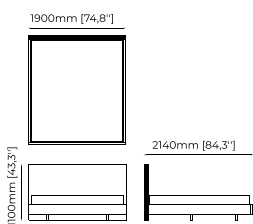

Lars Marl
Smoked eucalyptus veneer matte

LAUREN Bed

Dimensions

198x219x110 cm
77.95x86.22x43.30 inch.

168x219x110 cm
66.14x86.22x43.30 inch.

178x219x110 cm
70.07x86.22x43.30 inch.

Materials and Finishes

Byron gris cendre
Smoked eucalyptus veneer matte
Gilded polished stainless steel

MAIA Bed

Dimensions

190x214x110 cm
74.80x84.25x43.30 inch.

110x214x110 cm
43.30x84.25x43.30 inch.

160x214x110 cm
62.99x84.25x43.30 inch.

170x214x110 cm
66.92x84.25x43.30 inch.

Materials and Finishes

Smoked eucalyptus veneer matte
Gilded brushed stainless steel

NORMA Bed

Dimensions

193x229x90 cm
75.98x90.15x35.43 inch.

163x229x90 cm
64.17x90.16x35.43 inch.

173x229x90 cm
68.11x90.16x35.43

Materials and Finishes

Boaz beige

TERI Bed

Dimensions

194x212x100 cm
76.37x83.46x39.37 inch.

Materials and Finishes

Oak veneer matte
Seoul toffee

DUANE Bed

Dimensions

172x214x120 cm
67.61x85.03x47.24 inch.

162x214x120
63.78x85.03x47.24 inch.