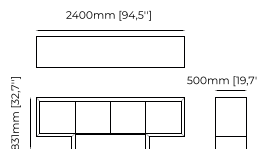

D'ARC Sideboard

Dimensions

240x50x84 cm
94.48x19.68x33.1 inch.

Materials and Finishes

Black ash veneer matte
Gilded polished stainless steel

ISIS Sideboard

Dimensions

240x50x83 cm
94.48x19.68x32.67 inch.

Materials and Finishes

Walnut veneer matte
Copper polished HPL