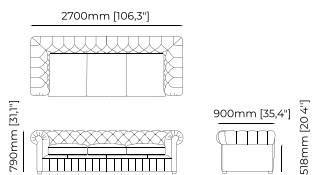

Materials and Finishes

Mael beige & taupe
Smooth black iron
Black Matte