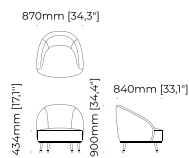

HECTOR *Armchair*

Dimensions

80x84x87 cm
31.49x33.07x35.43 inch.

Materials and Finishes

Potira pecan
Ash wood stained in smoked oak matte
Gilded polished stainless steel

HECTOR *Armchair*

Dimensions

80x84x87 cm
31.49x33.07x35.43 inch.

Materials and Finishes

Lohan chair
Ash wood stained in black
Gilded polished stainless steel