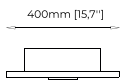

LORD Wall Lamp

Dimensions

40x11x45 cm
15.7x4.3x17.7 inch.

Materials and Finishes

Carrara polished marble
Gilded polished stainless steel