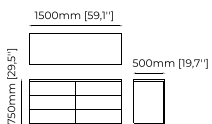

CAIRO *Chest of drawers*

Dimensions

150x50x75 cm
59.05x19.68x29.52 inch.

Materials and Finishes

Smoked oak veneer matte
Gilded polished stainless steel

DAKAR *Chest of drawers*

Dimensions

150x50x81 cm
59.05x19.68x31.88 inch.

Materials and Finishes

Oak veneer matte