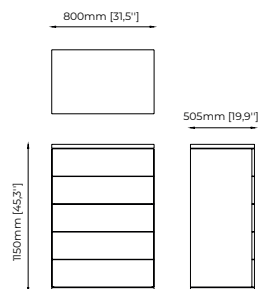

KIRA Tallboy

Dimensions

86x51x106 cm
33.9x20.1x41.7 inch.

Materials and Finishes

Aged oak veneer matte
Nickel polished stainless steel

CAIRO Tallboy

Dimensions

80x50.5x115 cm
31.5x19.9x45.3 inch.

Materials and Finishes

Smoked Eucalyptus Matte
Nickel polished stainless steel