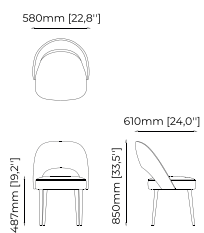

Estoril Bar Stool, Page 148

Achilles Bar Stool, Page 149

HOUSE 3 — KITCHEN
Peter Bar Stool

PETER Bar Stool

Dimensions

38x43.5x82 cm
14.96x17.12x32.28 inch.

38x43.5x97 cm
14.96x17.12x38.18 inch.

Materials and Finishes

56x59x85 cm
22.04x23.22x33.46 inch.

Materials and Finishes

Lohan chair
Berlin siena
Ash wood stained in black

LILI Home office chair

Dimensions

70x70x80 cm
27.55x27.55x31.49 inch.

Materials and Finishes

Seoul terra
Smooth black iron

AMOUR Chair

Dimensions

58x61x85 cm
22.83x24.01x33.46 inch.

Materials and Finishes

Mael beige
Vienna cream
Ash wood stained in smoked oak matte

ESTORIL Chair

Dimensions

52x58x86 cm
20.47x22.83x33.85 inch.

Materials and Finishes

Mael beige & taupe
Vienna cream
Smooth black iron

Haia II *Home office chair*

Dimensions

57x52x76 cm
22.44x20.47x29.92 inch.

Materials and Finishes

Mael beige
Berlin siena
Textured black iron
Gilded polished stainless steel