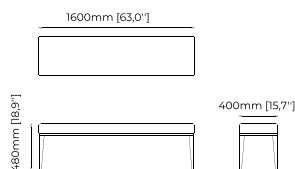

Mael green
Smooth black iron

ESTORIL Bar Stool

Dimensions

42x43x87 cm
16.53x16.92x34.25 inch.

42x43x102 cm
16.53x16.92x40.15 inch.

Materials and Finishes

Berlin forest
Smoked oak veneer matte
Gilded polished stainless steel

ACHILES *Bar Stool*

Dimensions

41x45,5x90 cm
16.14x17.9x35.4 inch.

41x45,5x105 cm
16.14x17.9x41.33 inch.

Materials and Finishes

Xangai Sand
Smooth Black Iron

BENCHES

Charlie Bench, Page 152

Berlin siena

AMY *Bench*

Dimensions

160x40x48 cm
62.99x15.74x18.89 inch.

Materials and Finishes

Mael beige & taupe
Ash wood stained in smoked oak matte

BENNER Bench

Dimensions

130x60x40 cm
51.18x23.62x15.74 inch.

Materials and Finishes

Seoul camel
Gilded polished stainless steel

ACHILES Bench

Dimensions

100x48x48 cm
30.37x18.89x18.89 inch.

Materials and Finishes

Xangai White
Smooth Black Iron