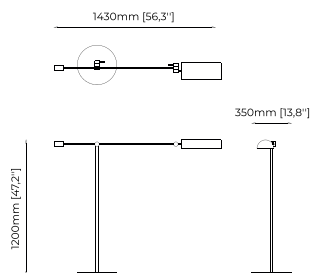

Nero marquina polished marble
Smooth black iron
Opaline glass globe

RANDOLPH *Floor Lamp*

Dimensions

143x35x120 cm
56.29x13.77x47.24 inch.

Materials and Finishes

Gilded polished stainless steel
Smooth black iron