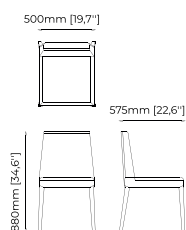

LOREN *Home office chair*

Dimensions

59x54x82 cm
23.22x19.68x32.28 inch.

Materials and Finishes

Berlin siena
Smooth black iron

DUBLIN *Chair*

Dimensions

46x51x85 cm
18.11x20.07x33.46 inch.

SIMONE Chair

Dimensions

55x59x93 cm
21.65x23.22x35.43 inch.

Materials and Finishes

Seoul borgogna
Ash wood stained in black
Copper polished stainless steel

CAPRI Chair

Dimensions

50x58x85 cm
19.68x22.83x32.28 inch.

Materials and Finishes

Vienna Cream
Ash wood stained in black

BALI Chair

Dimensions

50x57.5x88 cm
19.68x22.63x34.64 inch.

Materials and Finishes

Vienna Anthracite
Ash wood stained in smoked eucalyptus matte

DENVER Chair

Dimensions

50x60x90 cm
19.68x23.62x35.43 inch.

Materials and Finishes

Vienna Cream
Ash wood stained in smoked eucalyptus matte

FARAJI Chair

Dimensions

51x52x86 cm
20.07x20.47x33.85 inch.