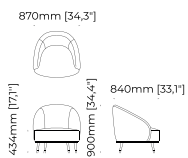

HECTOR *Armchair*

Dimensions

80x84x87 cm
31.49x33.07x35.43 inch.

Materials and Finishes

Potira pecan
Ash wood stained in smoked oak matte
Gilded polished stainless steel

HECTOR *Armchair*

Dimensions

80x84x87 cm
31.49x33.07x35.43 inch.

Materials and Finishes

Lohan chair
Ash wood stained in black
Gilded polished stainless steel