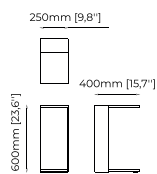

RIGA Side Table

Dimensions

50x50 cm
19.68x19.68 inch.

Materials and Finishes

Smoked eucalyptus veneer matte
Gilded polished stainless steel

POPPI Side Table

Dimensions

25x40x60 cm
9.84x15.74x23.62 inch.

Materials and Finishes

Nero marquina polished marble
Black lacquer matte
Smooth black iron