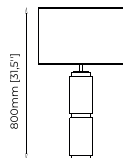

450mm [17.7"]