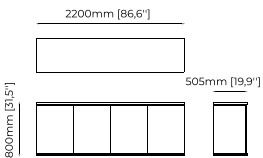

DUANE *Sideboard*

Dimensions

220x50x80 cm
86.61x19.68x31.49 inch.

Materials and Finishes

Smoked oak veneer matte
Gilded polished stainless steel

MACAU *Sideboard*

Dimensions

220x52x80 cm
86.61x20.47x31.49 inch.

Materials and Finishes

Walnut veneer matte
Gilded polished stainless steel