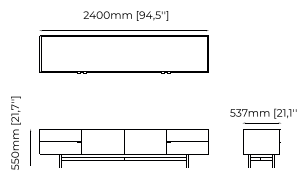

DAISY Storage Unit

Dimensions

170x42x45 cm
66.92x16.53x17.71 inch.

Materials and Finishes

Black lacquer matte

LEWIS TV Cabinet

Dimensions

240x53,5x55 cm
94,48x21,06x21,65 inch.

Materials and Finishes

Smoked eucalyptus veneer matte
Gilded polished stainless steel
Carrara polished marble
Smooth black iron