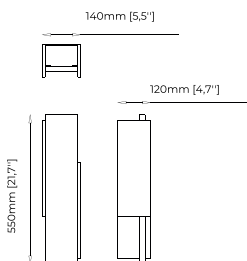

Materials and Finishes

Smoked oak veneer matte
Gilded polished stainless steel
Verde issorie polished marble