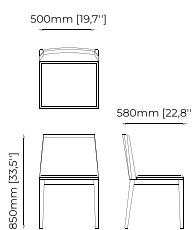

LOREN *Home office chair*

Dimensions

59x54x82 cm
23.22x19.68x32.28 inch.

Materials and Finishes

Berlin siena
Smooth black iron

DUBLIN *Chair*

Dimensions

46x51x85 cm
18.11x20.07x33.46 inch.

SIMONE Chair

Dimensions

55x59x93 cm
21.65x23.22x35.43 inch.

Materials and Finishes

Seoul borgogna
Ash wood stained in black
Copper polished stainless steel

CAPRI Chair

Dimensions

50x58x85 cm
19.68x22.83x32.28 inch.

Materials and Finishes

Vienna Cream
Ash wood stained in black

BALI Chair

Dimensions

50x57.5x88 cm
19.68x22.63x34.64 inch.

Materials and Finishes

Vienna Anthracite
Ash wood stained in smoked eucalyptus matte

DENVER Chair

Dimensions

50x60x90 cm
19.68x23.62x35.43 inch.

Materials and Finishes

Vienna Cream
Ash wood stained in smoked eucalyptus matte

FARAJI Chair

Dimensions

51x52x86 cm
20.07x20.47x33.85 inch.