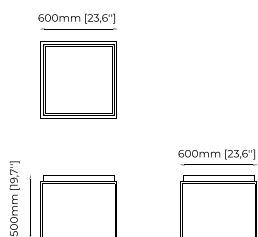

Materials and Finishes

Walnut veneer matte
Nero marquina polished marble
Gilded brushed stainless steel