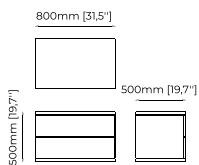

CAIRO *Bedside Table*

Dimensions

80x50x50 cm
31.49x19.68x19.68 inch.

Materials and Finishes

Smoked oak veneer matte
Gilded polished stainless steel

CONNOR *Bedside Table*

Dimensions

60x45x37 cm
23.62x17.71x14.56 inch.

Materials and Finishes

Oak veneer matte
Nickel polished stainless steel