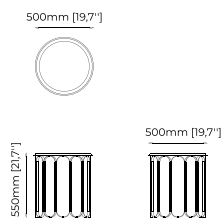

SALLY Side Table

Dimensions

50x55 cm
19.68x21.65 inch.

Materials and Finishes

Black ash veneer matte
Copper polished stainless steel

CHERYL Side Table

Dimensions

50x55 cm
19.68x21.65 inch.

Materials and Finishes

Verde issorie polished marble
Gilded polished stainless steel