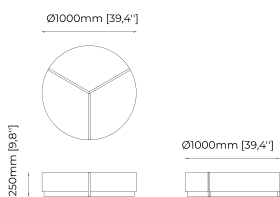

Dimensions

120x40 cm
47.21x15.74 inch.

Materials and Finishes

Dark Emperador polished marble
Gilded polished stainless steel
Smooth black iron

D'ARC *Coffee table*

Dimensions

120x80x39cm
47.24x31.49x15.35 inch.

RIGA Coffee table

Dimensions

100x25 cm
39.37x9.84 inch.

Materials and Finishes

Smoked eucalyptus veneer matte
Gilded polished stainless steel

RAW Coffee table

Dimensions

120x80x40 cm
47.24x31.49x15.74 inch.

Materials and Finishes

Black ash veneer matte
Copper polished stainless steel

NILO *Coffee table*

Dimensions

120x60x30 cm
47.24x23.62x11.81 inch.

Materials and Finishes

Walnut veneer matte
Nero marquina polished marble
Gilded brushed stainless steel

DILI *Coffee table*

Dimensions

100x30 cm
39.37x11.81 inch.

Materials and Finishes

Verde issorie polished marble
Smooth black iron

MEGAN *Coffee table*

Dimensions

120x80x40 cm
47.24x31.49x15.74 inch.