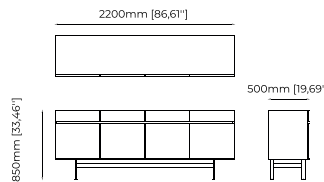

Materials and Finishes

Smoked oak veneer matte
Seoul stone
Smooth black iron
Gilded polished stainless steel