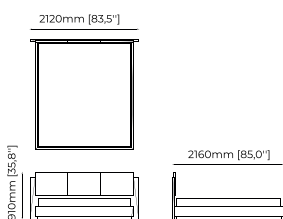

Materials and Finishes

Walnut veneer matte
Gilded polished stainless steel