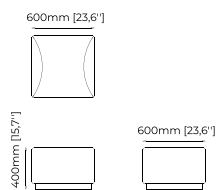

SEBASTIAN *Pouf*

Dimensions

120x40 cm
47.24x15.74 inch.

80x40 cm
31.49x15.74 inch.

Materials and Finishes

Berlin forest
Lars marl

MIKE *Pouf*

Dimensions

60x60x40 cm
23.62x23.62x15.74 inch.

Materials and Finishes

Seoul terra
Smoked eucalyptus veneer matte on ash