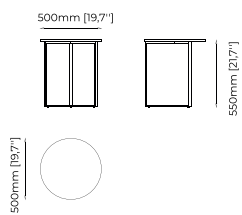

DILI *Side Table*

Dimensions

50x55 cm
19.7x21.7 inch.

Materials and Finishes

Smoked oak veneer matte
Smooth black iron

NOTTINGHAM *Side Table*

Dimensions

45x45 cm
17.71x17.71 inch.

Materials and Finishes

Smoked eucalyptus veneer matte
Gilded polished stainless steel