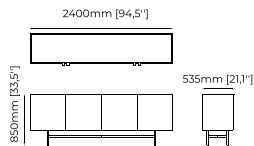

Materials and Finishes

Walnut veneer matte
Black lacquer matte
Nickel polished stainless steel

LEWIS Sideboard

Dimensions

240x53,5x85 cm
94,48x21.06x33.46 inch.

Materials and Finishes

Smoked oak veneer matte
Nero marquina polished marble
Gilded polished stainless steel