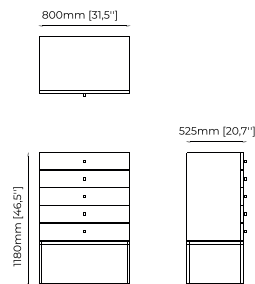

ENDY Tallboy

Dimensions

75x55x120 cm
29.5x19.7x47.2 inch.

Materials and Finishes

Walnut Matte

ESTER Tallboy

Dimensions

80x52.5x118 cm
31.5x20.7x46.5 inch.

Materials and Finishes

Black Ash Matte
Nickel polished stainless steel