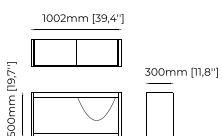

RYAN Storage Unit

Dimensions

100x30x50 cm
39.37x11.81x19.68 inch.

Materials and Finishes

Aged oak veneer matte
Berlin camel
Gilded polished stainless steel

PAM TV Cabinet

Dimensions

180x51x50 cm
70.86x20.07x19.68 inch.

Materials and Finishes

Aged oak veneer matte
Gilded polished stainless steel