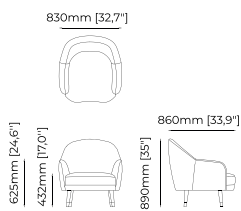

Lohan chair
Berlin siena
Ash wood stained in smoked eucalyptus matte

HAROLD *Armchair*

Dimensions

110x85x70 cm
43.30x33.46x27.55 inch.

Materials and Finishes

Byron sable
Ash wood stained in oak matte

MARLOW *Armchair*

Dimensions

80x82,4x82 cm
19.68x32.44x32.28 inch.

Materials and Finishes

Bombay siena
Smooth black iron

COSY Armchair

Dimensions

88x83x87 cm
34.64x32.67x34.25 inch.

Materials and Finishes

Potira Pecan
Ash wood stained in walnut matte
Gilded polished stainless steel

XANGAI Armchair

Dimensions

72x75x75 cm
28.34x29.52x29.52 inch.

Materials and Finishes

Berlin siena
Ash wood stained in black

HECTOR *Armchair*

Dimensions

80x84x87 cm
31.49x33.07x35.43 inch.

Materials and Finishes

Potira pecan
Ash wood stained in smoked oak matte
Gilded polished stainless steel

HECTOR *Armchair*

Dimensions

80x84x87 cm
31.49x33.07x35.43 inch.