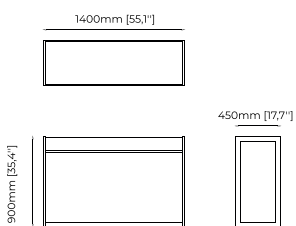

180x40x85 cm
70.86x15.74x33.46 inch.

Materials and Finishes

Black flower polished marble
Black ash veneer matte
Gilded polished stainless steel

NIELS Console

Dimensions

180x45x90 cm
70.86x17.71x35.43 inch.

Materials and Finishes

Smoked eucalyptus veneer matte
Gilded polished stainless steel

ANTHONY Console

Dimensions

140x45x90 cm
55.11x17.71x35.43 inch.

Materials and Finishes

Nero marquina polished marble
Smooth black iron

LYSSA Console

Dimensions

180x40x85 cm
70.86x15.74x33.46 inch.

Materials and Finishes

Black flower polished marble
Smooth black iron
Gilded brushed stainless steel

PEARL Console

Dimensions

200x45x85 cm
78.74x17.71x33.46 inch.