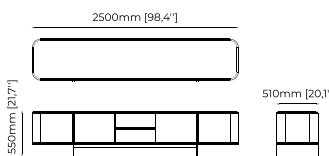

ISIS TV Cabinet

Dimensions

220x50x55 cm
86.6x19.68x21.65 inch.

Materials and Finishes

Aged oak veneer matte
Gilded polished HPL

LAGOS TV Cabinet

Dimensions

210x51x50 cm
82.7x20.1x19.7 inch.