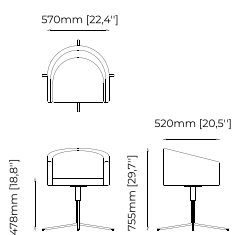

56x59x85 cm
22.04x23.22x33.46 inch.

Materials and Finishes

Lohan chair
Berlin siena
Ash wood stained in black

LILI Home office chair

Dimensions

70x70x80 cm
27.55x27.55x31.49 inch.

Materials and Finishes

Seoul terra
Smooth black iron

AMOUR Chair

Dimensions

58x61x85 cm
22.83x24.01x33.46 inch.

Materials and Finishes

Mael beige
Vienna cream
Ash wood stained in smoked oak matte

ESTORIL Chair

Dimensions

52x58x86 cm
20.47x22.83x33.85 inch.

Materials and Finishes

Mael beige & taupe
Vienna cream
Smooth black iron

Haia II *Home office chair*

Dimensions

57x52x76 cm
22.44x20.47x29.92 inch.

Materials and Finishes

Mael beige
Berlin siena
Textured black iron
Gilded polished stainless steel

LOREN *Chair*

Dimensions

59x54x85 cm
23.22x20.86x33.46 inch.

Materials and Finishes

Seoul camel
Gilded polished stainless steel

ROBSON Chair

Dimensions

67.2x63.2x90 cm
26.45x24.88x35.43 inch.