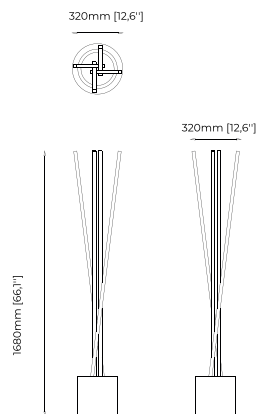

BEN Coat Rack

Dimensions

45x20x177 cm
17.71x7.87x69.68 inch.

Materials and Finishes

Estremoz polished marble
Gilded polished stainless steel
Smooth black iron

MATT Coat Rack

Dimensions

32x168 cm
12.59x66.14 inch.

Materials and Finishes

Estremoz polished marble
Smooth black iron