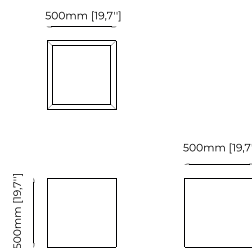

GOLD Flower Pot

Dimensions

- 40x40 cm
  15.74x15.74 inch.
- 50x50 cm
  19.68x19.68 inch.
- 60x50 cm
  23.62x19.68 inch.
- 50x85 cm
  19.68x33.46 inch.

Materials and Finishes

Smoked oak veneer matte
Gilded polished stainless steel

STELA Flower Pot

Dimensions

- 40x40x40 cm
  15.74x15.74x15.74 inch.
- 50x50x50 cm
  19.68x19.68x19.68 inch.
- 85x50x50 cm
  33.46x19.68x19.68 inch.

Materials and Finishes

Smoked oak veneer matte