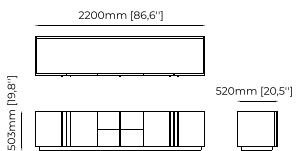

MACAU TV Cabinet

Dimensions

220x52x50 cm
86.61x20.47x19.68 inch.

Materials and Finishes

Walnut veneer matte
Gilded polished stainless steel

D'ARC TV Cabinet

Dimensions

240x50x49 cm
94.48x19.68x19.3 inch.

Materials and Finishes

Smoked oak veneer matte
Gilded polished stainless steel