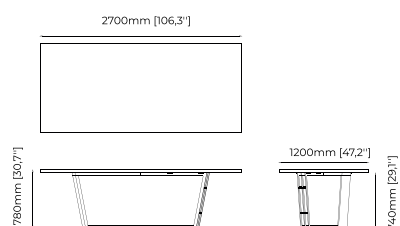

KELLY Dining Table

Dimensions

260x120x78 cm
102.36x47.24x30.70 inch.

220x119x78 cm
86.61x46.85x30.71 inch.

Materials and Finishes

Walnut veneer matte

ALISON Dining Table

Dimensions

270x120x78 cm
106.29x47.24x30.70 inch.

220x120x78 cm
86.61x47.24x30.71 inch.

Materials and Finishes

Smoked oak veneer matte
Gilded polished stainless steel

MARILYN Dining Table

Dimensions

180x81 cm
70.86x31.89 inch.