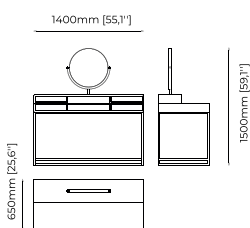

D'ARC Dressing Table

Dimensions

140x65x150 cm
55.11x25.59x59.05 inch.

Materials and Finishes

Oak veneer matte
Smooth black iron
Clear mirror

ROSIE Dressing Table

Dimensions

146,6x62,5x134.2 cm
57.71x24.60x52.8 inch.

Materials and Finishes

Walnut veneer matte
Seoul terra
Smooth black iron
Gilded polished stainless steel