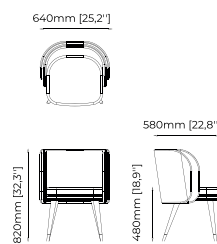

Materials and Finishes

Mael beige & taupe
Vienna cream
Smooth black iron

Haia II *Home office chair*

Dimensions

57x52x76 cm
22.44x20.47x29.92 inch.

Materials and Finishes

Mael beige
Berlin siena
Textured black iron
Gilded polished stainless steel

LOREN *Chair*

Dimensions

59x54x85 cm
23.22x20.86x33.46 inch.

Materials and Finishes

Seoul camel
Gilded polished stainless steel

ROBSON Chair

Dimensions

67.2x63.2x90 cm
26.45x24.88x35.43 inch.

Materials and Finishes

Seoul camel
Smooth black iron

AMBROSE Chair

Dimensions

64x58x82 cm
25.19x22.83x32.28 inch.

Materials and Finishes

Xangai white
Berlin siena
Black ash veneer matte
Copper polished stainless steel

LOREN *Home office chair*

Dimensions

59x54x82 cm
23.22x19.68x32.28 inch.

Materials and Finishes

Berlin siena
Smooth black iron

DUBLIN *Chair*

Dimensions

46x51x85 cm
18.11x20.07x33.46 inch.