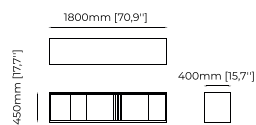

BIEL Bookshelf

Dimensions

124x39x200 cm
48.81x15.35x78.74 inch.

Materials and Finishes

Smoked eucalyptus veneer matte
Black lacquer matte

EMY Bookshelf

Dimensions

180x40x45 cm
70.86x15.74x17.71 inch.

Materials and Finishes

Beige grey lacquer matte
Smooth black iron