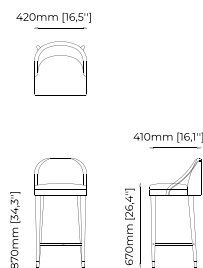

Dimensions

80x84x87 cm
31.49x33.07x35.43 inch.

Materials and Finishes

Potira pecan
Ash wood stained in smoked oak matte
Gilded polished stainless steel

HECTOR *Armchair*

Dimensions

80x84x87 cm
31.49x33.07x35.43 inch.

Estoril Bar Stool, Page 148

Achilles Bar Stool, Page 149

HOUSE 3 — KITCHEN
Peter Bar Stool

PETER Bar Stool

Dimensions

38x43.5x82 cm
14.96x17.12x32.28 inch.

38x43.5x97 cm
14.96x17.12x38.18 inch.

Materials and Finishes

Mael green
Smooth black iron

ESTORIL Bar Stool

Dimensions

42x43x87 cm
16.53x16.92x34.25 inch.

42x43x102 cm
16.53x16.92x40.15 inch.

Materials and Finishes

Berlin forest
Smoked oak veneer matte
Gilded polished stainless steel

ACHILES *Bar Stool*

Dimensions

41x45,5x90 cm
16.14x17.9x35.4 inch.

41x45,5x105 cm
16.14x17.9x41.33 inch.

Materials and Finishes

Xangai Sand
Smooth Black Iron

BENCHES

Charlie Bench, Page 152