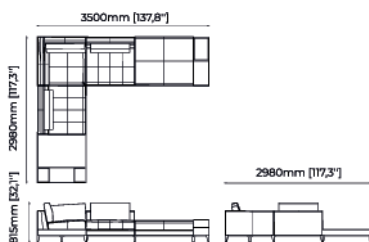

Materials and Finishes

Xangai white
Walnut veneer matte
Copper polished stainless steel