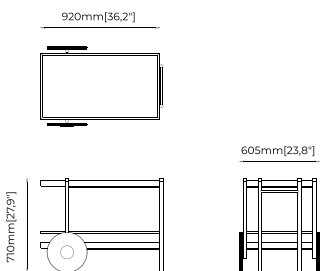

Materials and Finishes

Black ash veneer matte
Gilded polished stainless steel