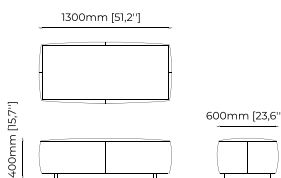

Mael green
Smooth black iron

ESTORIL Bar Stool

Dimensions

42x43x87 cm
16.53x16.92x34.25 inch.

42x43x102 cm
16.53x16.92x40.15 inch.

Materials and Finishes

Berlin forest
Smoked oak veneer matte
Gilded polished stainless steel

ACHILES *Bar Stool*

Dimensions

41x45,5x90 cm
16.14x17.9x35.4 inch.

41x45,5x105 cm
16.14x17.9x41.33 inch.

Materials and Finishes

Xangai Sand
Smooth Black Iron

BENCHES

Charlie Bench, Page 152

Berlin siena

AMY *Bench*

Dimensions

160x40x48 cm
62.99x15.74x18.89 inch.

Materials and Finishes

Mael beige & taupe
Ash wood stained in smoked oak matte

BENNER Bench

Dimensions

130x60x40 cm
51.18x23.62x15.74 inch.

Materials and Finishes

Seoul camel
Gilded polished stainless steel

ACHILES Bench

Dimensions

100x48x48 cm
30.37x18.89x18.89 inch.

Materials and Finishes

Xangai White
Smooth Black Iron