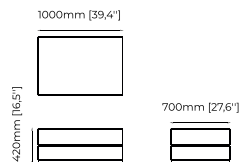

JASON *Pouf*

Dimensions

84x40 cm
33.07x15.74 inch.

124x40 cm
48.81x15.74 inch.

Materials and Finishes

Dom blanc
Berlin camel

CHARLIE *Pouf*

Dimensions

100x70x42 cm
39.37x27.55x16.53 inch.

Materials and Finishes

Mael Beige
Smoked oak matte