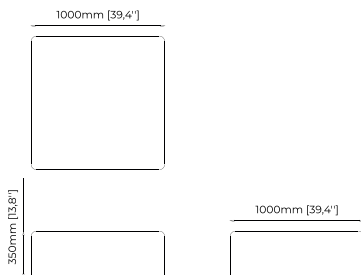

60x60x40 cm
23.62x23.62x15.74 inch.

Materials and Finishes

Lohan chair
Smooth black iron

BUR *Pouf*

Dimensions

50x45 cm
19.68x17.71 inch.

Materials and Finishes

Bombay forest

MOORE *Pouf*

Dimensions

80x80x40 cm
31.49x31.49x15.74 inch.

100x100x40 cm
39.37x39.37x15.74 inch.

Materials and Finishes

Mael beige & taupe
Bombay siena

ISAAC *Pouf*

Dimensions

40x45 cm
15.74x17.71 inch.

Materials and Finishes

Boaz beige
Gilded polished stainless steel

BUR Pouf

Dimensions

100x100x35 cm
39.37x39.37x13.77 inch.

Materials and Finishes

Berlin Elephant

EDDY Pouf

Dimensions

50x48 cm
19.68x18.89 inch.

Materials and Finishes

Mael beige & taupe
Gilded polished stainless steel
Smoked oak veneer matte

BUR Pouf

Dimensions

100x35 cm
39.37x13.77 inch.