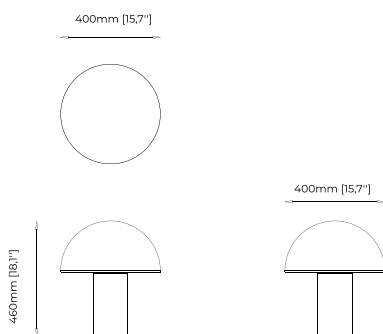

Materials and Finishes

Nero marquina polished marble
Gilded polished stainless steel