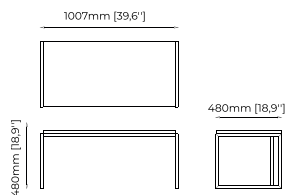

Mael green
Smooth black iron

ESTORIL Bar Stool

Dimensions

42x43x87 cm
16.53x16.92x34.25 inch.

42x43x102 cm
16.53x16.92x40.15 inch.

Materials and Finishes

Berlin forest
Smoked oak veneer matte
Gilded polished stainless steel

ACHILES *Bar Stool*

Dimensions

41x45,5x90 cm
16.14x17.9x35.4 inch.

41x45,5x105 cm
16.14x17.9x41.33 inch.

Materials and Finishes

Xangai Sand
Smooth Black Iron

BENCHES

Charlie Bench, Page 152

Berlin siena

AMY *Bench*

Dimensions

160x40x48 cm
62.99x15.74x18.89 inch.

Materials and Finishes

Mael beige & taupe
Ash wood stained in smoked oak matte

BENNER Bench

Dimensions

130x60x40 cm
51.18x23.62x15.74 inch.

Materials and Finishes

Seoul camel
Gilded polished stainless steel

ACHILES Bench

Dimensions

100x48x48 cm
30.37x18.89x18.89 inch.

Materials and Finishes

Xangai White
Smooth Black Iron