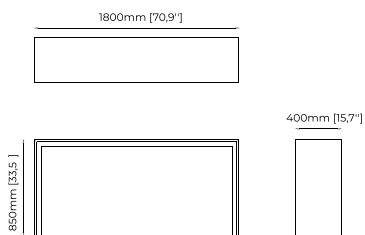

180x40x85 cm
70.86x15.74x33.46 inch.

Materials and Finishes

Black flower polished marble
Black ash veneer matte
Gilded polished stainless steel

NIELS Console

Dimensions

180x45x90 cm
70.86x17.71x35.43 inch.

Materials and Finishes

Smoked eucalyptus veneer matte
Gilded polished stainless steel

ANTHONY Console

Dimensions

140x45x90 cm
55.11x17.71x35.43 inch.

Materials and Finishes

Nero marquina polished marble
Smooth black iron