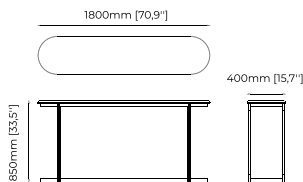

180x40x85 cm
70.86x15.74x33.46 inch.

Materials and Finishes

Black flower polished marble
Black ash veneer matte
Gilded polished stainless steel

NIELS Console

Dimensions

180x45x90 cm
70.86x17.71x35.43 inch.

Materials and Finishes

Smoked eucalyptus veneer matte
Gilded polished stainless steel

ANTHONY Console

Dimensions

140x45x90 cm
55.11x17.71x35.43 inch.

Materials and Finishes

Nero marquina polished marble
Smooth black iron

LYSSA Console

Dimensions

180x40x85 cm
70.86x15.74x33.46 inch.

Materials and Finishes

Black flower polished marble
Smooth black iron
Gilded brushed stainless steel

PEARL Console

Dimensions

200x45x85 cm
78.74x17.71x33.46 inch.