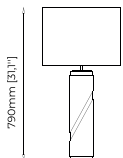

Materials and Finishes

Nero marquina polished ceramic
Copper polished stainless steel

400mm [15.7"]

400mm [15.7"]