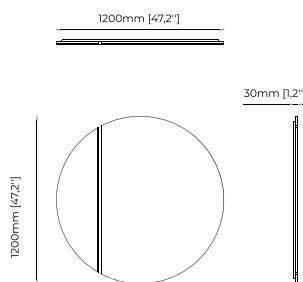

OPIUM *Mirror*

Dimensions

200x3x35 cm
78.7x1.2x13.8

Materials and Finishes

Black lacquer matte
Cris mirror

JAMES *Mirror*

Dimensions

100x6x100 cm
39.37x2.36x39.37 inch.