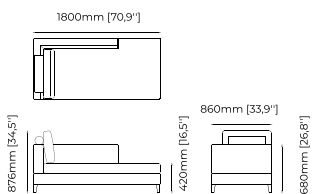

Estoril Bar Stool, Page 148

Achilles Bar Stool, Page 149

HOUSE 3 — KITCHEN
Peter Bar Stool

PETER Bar Stool

Dimensions

38x43.5x82 cm
14.96x17.12x32.28 inch.

38x43.5x97 cm
14.96x17.12x38.18 inch.

Materials and Finishes

Mael green
Smooth black iron

ESTORIL Bar Stool

Dimensions

42x43x87 cm
16.53x16.92x34.25 inch.

42x43x102 cm
16.53x16.92x40.15 inch.

Materials and Finishes

Berlin forest
Smoked oak veneer matte
Gilded polished stainless steel

130x60x40 cm
51.18x23.62x15.74 inch.

Materials and Finishes

Seoul camel
Gilded polished stainless steel

ACHILES Bench

Dimensions

100x48x48 cm
30.37x18.89x18.89 inch.

Materials and Finishes

Xangai White
Smooth Black Iron

CHAISE LONGUES

Karin Chaise Longue, Page 156

HOUSE 2 — BEDROOM
Karin Chaise Longue

KARIN *Chaise Longue*

Dimensions

180x86x88 cm
70.86x33.85x34.64 inch.

Materials and Finishes

Lohan chair
Ash wood stained in Walnut veneer matte
Berlin siena