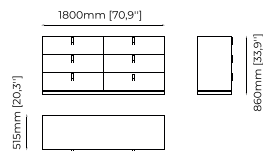

Materials and Finishes

Smoked eucalyptus veneer matte
Gilded polished stainless steel

EMILY *Chest of drawers*

Dimensions

180x51.5x86 cm
70.86x20.27x33.8 inch.

Materials and Finishes

Smoked oak veneer matte
Gilded polished stainless steel