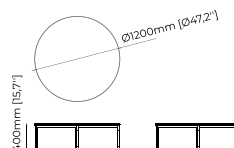

Dimensions

120x40 cm
47.21x15.74 inch.

Materials and Finishes

Dark Emperador polished marble
Gilded polished stainless steel
Smooth black iron

D'ARC *Coffee table*

Dimensions

120x80x39cm
47.24x31.49x15.35 inch.