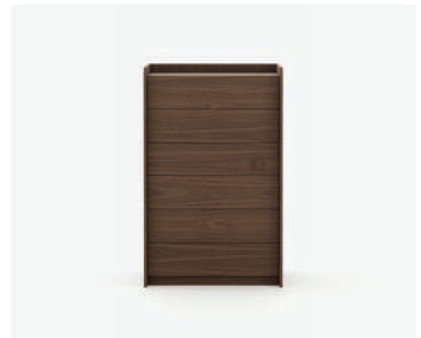

Endy Tallboy, Page 276