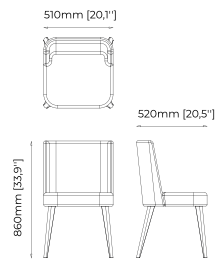

LOREN *Home office chair*

Dimensions

59x54x82 cm
23.22x19.68x32.28 inch.

Materials and Finishes

Berlin siena
Smooth black iron

DUBLIN *Chair*

Dimensions

46x51x85 cm
18.11x20.07x33.46 inch.

Materials and Finishes

Vienna Cream
Ash wood stained in black

BALI Chair

Dimensions

50x57.5x88 cm
19.68x22.63x34.64 inch.

Materials and Finishes

Vienna Anthracite
Ash wood stained in smoked eucalyptus matte

DENVER Chair

Dimensions

50x60x90 cm
19.68x23.62x35.43 inch.

Materials and Finishes

Vienna Cream
Ash wood stained in smoked eucalyptus matte

FARAJI Chair

Dimensions

51x52x86 cm
20.07x20.47x33.85 inch.

Materials and Finishes

Vienna Deep Blue
Ash wood stained in walnut veneer matte

PRESTIGE Chair

Dimensions

48.9x58.9x80 cm
19.2x23.2x31.5 inch.

Materials and Finishes

Dom Blanc
Ash wood stained in smoked eucalyptus matte