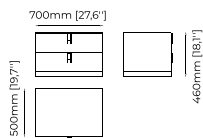

LADY Bedside Table

Dimensions

60x53x49 cm
23.62x20.86x19.29 inch.

Materials and Finishes

Smoked eucalyptus veneer matte
Smooth black iron
Nero marquina polished marble

ESTER *Bedside Table*

Dimensions

70x50x55 cm
27.55x19.68x21.65 inch.

Materials and Finishes

Smoked eucalyptus veneer matte
Gilded polished stainless steel

EMILY *Bedside Table*

Dimensions

70x50x46 cm
27.55x19.68x18.11 inch.

Materials and Finishes

Smoked oak veneer matte
Gilded polished stainless steel

CAIRO *Bedside Table*

Dimensions

80x50x50 cm
31.49x19.68x19.68 inch.

Materials and Finishes

Smoked oak veneer matte
Gilded polished stainless steel

CONNOR *Bedside Table*

Dimensions

60x45x37 cm
23.62x17.71x14.56 inch.