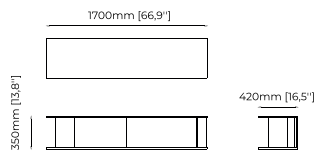

NORMAN TV Cabinet

Dimensions

220x50.3x55 cm
86.6x19.8x21.7 inch.

Materials and Finishes

- Estremoz polished marble
- Saddle terra
- Smooth black iron
- Gilded polished stainless steel
- Smoked oak veneer matte

WILL Storage Unit

Dimensions

170x42x35 cm
66.92x16.53x13.77 inch.

Materials and Finishes

- Aged oak veneer matte
- Carrara polished marble
- Beige grey lacquer matte