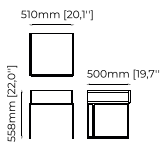

ACHILES *Bedside Table*

Dimensions

51x50x55.8 cm
20.07x19.68x21.96 inch.

Materials and Finishes

Walnut Matte
Smooth black iron

DAKAR *Bedside Table*

Dimensions

80x50x45cm
31.49x19.68x17.71 inch.

Materials and Finishes

Beige grey lacquer glossy
Gilded polished stainless steel