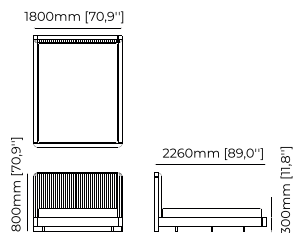

Cairo Bed, Page 135

Jody Bed, Page 135

HOUSE 1 — BEDROOM
Brooke Bed

BROOKE Bed

Dimensions

180x223,4x90 cm
70.86x87.95x35.43 inch.

170x218x90 cm
66.93x85.98x35.43 inch.

200x218x90 cm
78.74x85.98x35.43 inch.

Materials and Finishes

Berlin siena
Lohan chair
Smooth black iron
Black ash veneer matte

ANNY Bed

Dimensions

180x226x120 cm
70.86x88.97x47.24 inch.

200x226x120 cm
78.74x88.98x47.24 inch.

170x226x120 cm
66.93x88.98x47.24 inch.

Materials and Finishes

Smoked eucalyptus veneer matte
Gilded brushed stainless steel
Lohan chair

HARRY *Bed*

Dimensions

200x230x110 cm
78.74x90.55x43.30 inch.

180x230x110 cm
70.87x90.55x43.31 inch.

170x230x110 cm
66.93x90.55x43.31 inch.