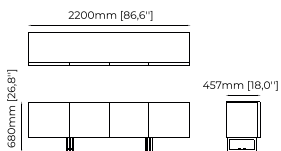

LYON Storage Unit

Dimensions

220x46x68 cm
86.61x18.11x26.77 inch.

Materials and Finishes

Smoked oak veneer matte
Gilded polished stainless steel

BORIS TV Cabinet

Dimensions

240x52x60 cm
94.48x20.47x23.62 inch.

Materials and Finishes

Smoked oak veneer matte
Gilded polished stainless steel
Smooth black iron