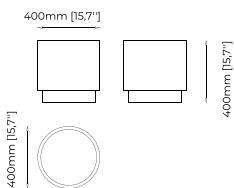

GOLD Flower Pot

Dimensions

- 40x40 cm
15.74x15.74 inch.
- 50x50 cm
19.68x19.68 inch.
- 60x50 cm
23.62x19.68 inch.
- 50x85 cm
19.68x33.46 inch.

Materials and Finishes

Smoked oak veneer matte
Gilded polished stainless steel