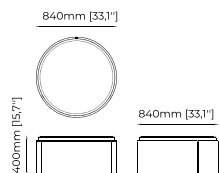

Dimensions

120x40 cm
47.24x15.74 inch.

80x40 cm
31.49x15.74 inch.

Materials and Finishes

Berlin forest
Lars marl

MIKE *Pouf*

Dimensions

60x60x40 cm
23.62x23.62x15.74 inch.

Materials and Finishes

Seoul terra
Smoked eucalyptus veneer matte on ash

JASON *Pouf*

Dimensions

84x40 cm
33.07x15.74 inch.

124x40 cm
48.81x15.74 inch.

Materials and Finishes

Dom blanc
Berlin camel

CHARLIE *Pouf*

Dimensions

100x70x42 cm
39.37x27.55x16.53 inch.

Materials and Finishes

Mael Beige
Smoked oak matte

STEWART *Pouf*

Dimensions

140x80x53 cm
55.11x31.49x20.86 inch.