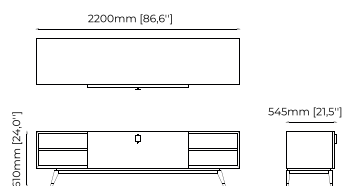

ANTOINE TV Cabinet

Dimensions

220x54.5x61 cm
86.61x21.5x24.01 inch.

Materials and Finishes

Walnut veneer matte
Gilded polished stainless steel

BAR CABINETS

Ralph Bar Cabinet, Page 294

Cannes Bar Cabinet, Page 294