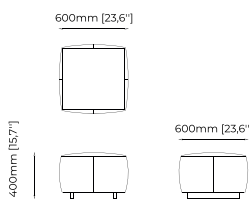

LOREN *Home office chair*

Dimensions

59x54x82 cm
23.22x19.68x32.28 inch.

Materials and Finishes

Berlin siena
Smooth black iron

DUBLIN *Chair*

Dimensions

46x51x85 cm
18.11x20.07x33.46 inch.

60x60x40 cm
23.62x23.62x15.74 inch.

Materials and Finishes

Lohan chair
Smooth black iron

BUR *Pouf*

Dimensions

50x45 cm
19.68x17.71 inch.

Materials and Finishes

Bombay forest

MOORE *Pouf*

Dimensions

80x80x40 cm
31.49x31.49x15.74 inch.

100x100x40 cm
39.37x39.37x15.74 inch.

Materials and Finishes

Mael beige & taupe
Bombay siena

ISAAC *Pouf*

Dimensions