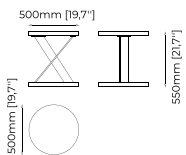

SALLY Side Table

Dimensions

50x55 cm
19.68x21.65 inch.

Materials and Finishes

Black ash veneer matte
Copper polished stainless steel

CHERYL Side Table

Dimensions

50x55 cm
19.68x21.65 inch.

Materials and Finishes

Verde issorie polished marble
Gilded polished stainless steel