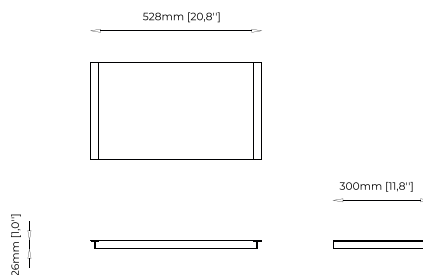

Materials and Finishes

Black ash veneer matte
Gilded polished stainless steel