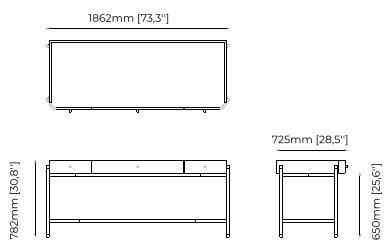

Materials and Finishes

Smoked eucalyptus veneer matte
Gilded polished stainless steel
Carrara polished marble