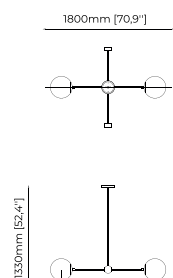

JANIS *Suspension Lamp*

Dimensions

180x110x133 cm
70.86x43.3x52.36 inch

128.6x75x130 cm
50.62x29.52x24.60 inch.

Materials and Finishes

Smooth black iron
Gilded polished stainless steel
Opaline glass globe

MEREDITH *Suspension Lamp*