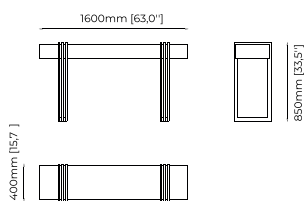

Materials and Finishes

Smoked oak veneer matte
Gilded polished stainless steel