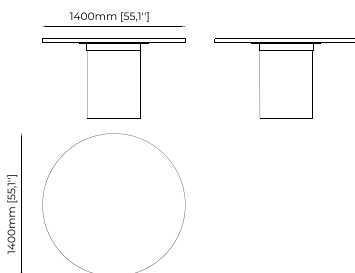

Materials and Finishes

Black ash veneer matte