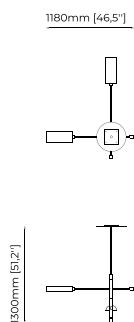

JANIS *Suspension Lamp*

Dimensions

180x110x133 cm
70.86x43.3x52.36 inch

128.6x75x130 cm
50.62x29.52x24.60 inch.

Materials and Finishes

Smooth black iron
Gilded polished stainless steel
Opaline glass globe

MEREDITH *Suspension Lamp*