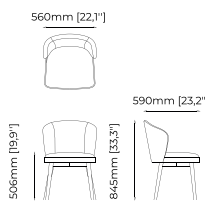

Denver Chair, Page 167

Faraji Chair, Page 167

Prestige Chair, Page 168

Lili Chair, Page 168

DALE Chair

Dimensions

58,5x49x78 cm
23.03x19.29x30.70 inch.

Materials and Finishes

Boaz beige
Smooth black iron
Gilded polished stainless steel

FERRARA Chair

Dimensions

56x53,5x79,5 cm
22.04x21.06x31.29 inch.

Materials and Finishes

Berlin forest
Xangai white
Smooth black iron

NELLY Chair

Dimensions

56x59x85 cm
22.04x23.22x33.46 inch.

Materials and Finishes

Lohan chair
Berlin siena
Ash wood stained in black

LILI Home office chair

Dimensions

70x70x80 cm
27.55x27.55x31.49 inch.

Materials and Finishes

Seoul terra
Smooth black iron

AMOUR Chair

Dimensions

58x61x85 cm
22.83x24.01x33.46 inch.

Materials and Finishes

Mael beige
Vienna cream
Ash wood stained in smoked oak matte

ESTORIL Chair

Dimensions

52x58x86 cm
20.47x22.83x33.85 inch.