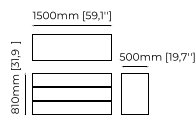

CAIRO *Chest of drawers*

Dimensions

150x50x75 cm
59.05x19.68x29.52 inch.

Materials and Finishes

Smoked oak veneer matte
Gilded polished stainless steel

DAKAR *Chest of drawers*

Dimensions

150x50x81 cm
59.05x19.68x31.88 inch.

Materials and Finishes

Oak veneer matte