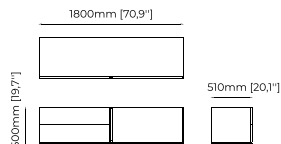

RYAN Storage Unit

Dimensions

100x30x50 cm
39.37x11.81x19.68 inch.

Materials and Finishes

Aged oak veneer matte
Berlin camel
Gilded polished stainless steel

PAM TV Cabinet

Dimensions

180x51x50 cm
70.86x20.07x19.68 inch.

Materials and Finishes

Aged oak veneer matte
Gilded polished stainless steel