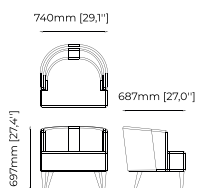

Dimensions

80x82,4x82 cm
19.68x32.44x32.28 inch.

Materials and Finishes

Bombay siena
Smooth black iron

COSY Armchair

Dimensions

88x83x87 cm
34.64x32.67x34.25 inch.

Materials and Finishes

Dimensions

80x84x87 cm
31.49x33.07x35.43 inch.

Materials and Finishes

Potira pecan
Ash wood stained in smoked oak matte
Gilded polished stainless steel

HECTOR *Armchair*

Dimensions

80x84x87 cm
31.49x33.07x35.43 inch.

Materials and Finishes

Lohan chair
Ash wood stained in black
Gilded polished stainless steel

VEERA Armchair

Dimensions

74x69x70 cm
29.13x27.16x27.55 inch.

Materials and Finishes

Helsinki pearl
Ash wood stained in smoked eucalyptus matte

JOE Armchair

Dimensions

80x76x87 cm
31.49x29.92x34.25 inch.

Materials and Finishes

Berlin camel
Smoked eucalyptus veneer matte

TADEAS Armchair

Dimensions

65x78x88 cm
25.59x30.70x34.64 inch.