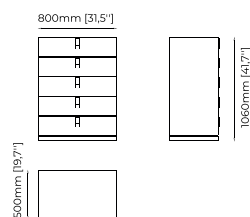

DAKAR *Tallboy*

Dimensions

80x50x100 cm
31.5x19.7x39.4 inch.

Materials and Finishes

Gilded polished stainless steel
Beige grey lacquer matte

EMILY *Tallboy*

Dimensions

80x51.5x106 cm
31.5x20.3x41.7 inch.

Materials and Finishes

Smoked oak veneer matte
Gilded polished stainless steel