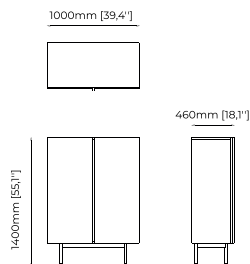

Materials and Finishes

Black ash veneer matte
Gilded polished stainless steel

CUBA *Bar Cabinet*

Dimensions

100x46x140 cm
39.4x18.1x55.1 inch.

Materials and Finishes

Aged oak veneer matte
Gilded polished stainless steel
Smooth black iron