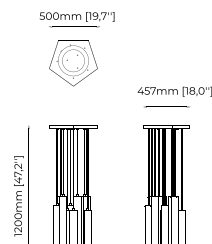

ROBERT Chandelier

Dimensions

134x124x152 cm
52.75x48.81x59.84 inch.

Materials and Finishes

Nickel polished stainless steel
Clear acrylic glass tube

JAZZ Chandelier

Dimensions

50x120 cm
19.68x47.24 inch.

Materials and Finishes

Smooth black iron
Copper polished stainless steel