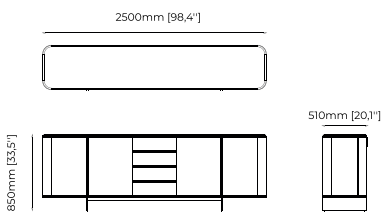

Materials and Finishes

Smoked oak veneer matte
Seoul stone
Smooth black iron
Gilded polished stainless steel