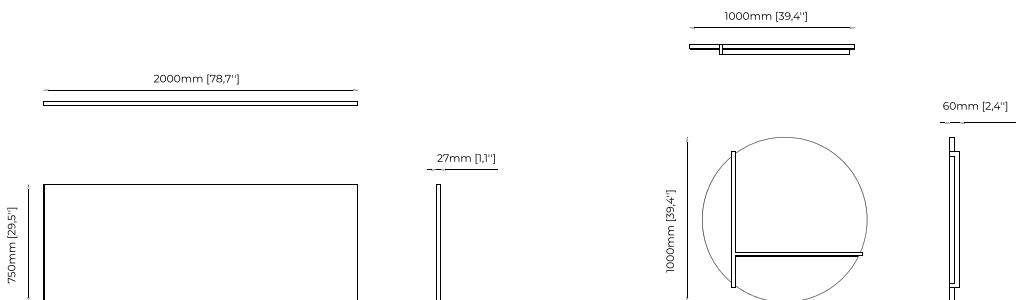

OPIUM *Mirror*

Dimensions

200x3x35 cm
78.7x1.2x13.8

Materials and Finishes

Black lacquer matte
Cris mirror

JAMES *Mirror*

Dimensions

100x6x100 cm
39.37x2.36x39.37 inch.

Materials and Finishes

Clear mirror
Nickel polished stainless steel