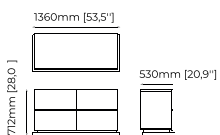

Dimensions

180x50x85 cm
70.86x19.68x19.68 inch.

Materials and Finishes

Black ash veneer matte
Copper polished stainless steel

USO *Chest of drawers*

Dimensions

136x53x71,2 cm
53.54x20.86x28.03 inch.

Materials and Finishes

Walnut veneer matte

MALÉ *Chest of drawers*

Dimensions

150x50x90 cm
59.05x19.68x35.4 inch.

Materials and Finishes

Smoked eucalyptus veneer matte
Gilded polished stainless steel

ENDY *Chest of drawers*

Dimensions

180x55x90 cm
70.86x21.65x36.22 inch.

Materials and Finishes

Black ash veneer matte

ROSIE *Chest of drawers*

Dimensions

180x50x85 cm
70.86x19.68x19.68 inch.

Materials and Finishes

Black ash veneer matte
Smooth black iron
Gilded polished stainless steel