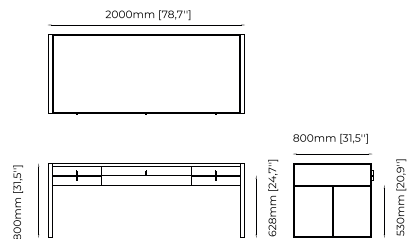

Materials and Finishes

Aged oak veneer matte
Smooth black iron