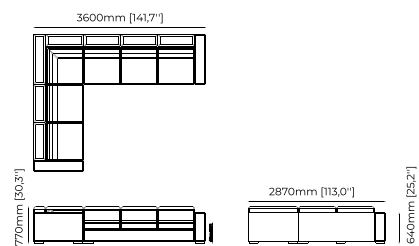

WELLINGTON *Sofa*

Dimensions

300x102x72 cm
118.11x40.15x28.34 inch.

240x102x72 cm
94.49x40.16x28.35 inch.

Materials and Finishes

Mael beige
Walnut veneer matte
Gilded polished stainless steel

GOLD *Sofa*

Dimensions

360x287x77 cm
141.7x113x30.3 inch.

Materials and Finishes

Lorran putty
Smoked oak veneer matte