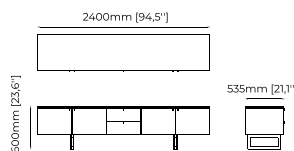

LYON Storage Unit

Dimensions

220x46x68 cm
86.61x18.11x26.77 inch.

Materials and Finishes

Smoked oak veneer matte
Gilded polished stainless steel

BORIS TV Cabinet

Dimensions

240x52x60 cm
94.48x20.47x23.62 inch.

Materials and Finishes

Smoked oak veneer matte
Gilded polished stainless steel
Smooth black iron