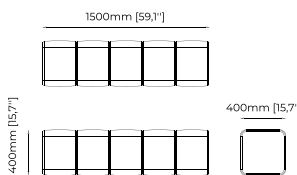

Mael green
Smooth black iron

ESTORIL Bar Stool

Dimensions

42x43x87 cm
16.53x16.92x34.25 inch.

42x43x102 cm
16.53x16.92x40.15 inch.

Materials and Finishes

Berlin forest
Smoked oak veneer matte
Gilded polished stainless steel

ACHILES *Bar Stool*

Dimensions

41x45,5x90 cm
16.14x17.9x35.4 inch.

41x45,5x105 cm
16.14x17.9x41.33 inch.

Materials and Finishes

Xangai Sand
Smooth Black Iron

BENCHES

Charlie Bench, Page 152

Berlin siena

AMY *Bench*

Dimensions

160x40x48 cm
62.99x15.74x18.89 inch.

Materials and Finishes

Mael beige & taupe
Ash wood stained in smoked oak matte

BENNER Bench

Dimensions

130x60x40 cm
51.18x23.62x15.74 inch.

Materials and Finishes

Seoul camel
Gilded polished stainless steel

ACHILES Bench

Dimensions

100x48x48 cm
30.37x18.89x18.89 inch.

Materials and Finishes

Xangai White
Smooth Black Iron