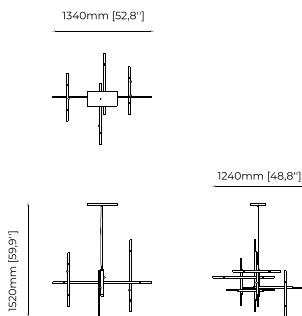

16.73x51.18 inch.

Materials and Finishes

Smooth black iron
Gilded polished stainless steel
Opaline glass globe

ROBERT Chandelier

Dimensions

134x124x152 cm
52.75x48.81x59.84 inch.

Materials and Finishes

Nickel polished stainless steel
Clear acrylic glass tube