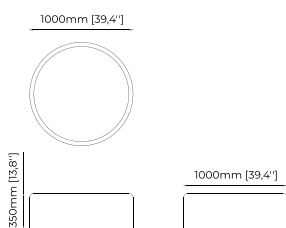

MOORE *Pouf*

Dimensions

80x80x40 cm
31.49x31.49x15.74 inch.

100x100x40 cm
39.37x39.37x15.74 inch.

Materials and Finishes

Mael beige & taupe
Bombay siena

ISAAC *Pouf*

Dimensions

EDDY Pouf

Dimensions

50x48 cm
19.68x18.89 inch.

Materials and Finishes

Mael beige & taupe
Gilded polished stainless steel
Smoked oak veneer matte

BUR Pouf

Dimensions

100x35 cm
39.37x13.77 inch.

Materials and Finishes

Berlin forest

GREY Pouf

Dimensions

100x70x38 cm
39.37x27.55x14.96 inch.

Materials and Finishes

Verena ecru
Bombay camel
Smoked eucalyptus matte

SEBASTIAN *Pouf*

Dimensions

120x40 cm
47.24x15.74 inch.

80x40 cm
31.49x15.74 inch.

Materials and Finishes

Berlin forest
Lars marl

MIKE *Pouf*

Dimensions

60x60x40 cm
23.62x23.62x15.74 inch.