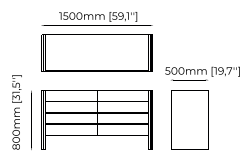

KIRA *Chest of drawers*

Dimensions

180x50x85 cm
70.86x19.68x33.46 inch.

Materials and Finishes

Smoked eucalyptus matte
Gilded polished stainless steel

MUCALA *Chest of drawers*

Dimensions

150x50x80 cm
59.05x19.68x31.49 inch.

Materials and Finishes

Smoked oak veneer matte
Nickel polished stainless steel