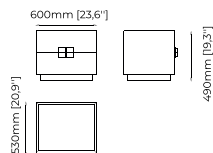

ENDY Bedside Table

Dimensions

70x50x45 cm
27.55x19.68x17.71 inch.

Materials and Finishes

Black ash veneer matte

LADY Bedside Table

Dimensions

60x53x49 cm
23.62x20.86x19.29 inch.

Materials and Finishes

Smoked eucalyptus veneer matte
Smooth black iron
Nero marquina polished marble