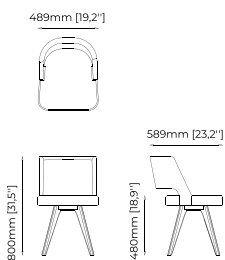

LOREN *Home office chair*

Dimensions

59x54x82 cm
23.22x19.68x32.28 inch.

Materials and Finishes

Berlin siena
Smooth black iron

DUBLIN *Chair*

Dimensions

46x51x85 cm
18.11x20.07x33.46 inch.

DENVER Chair

Dimensions

50x60x90 cm
19.68x23.62x35.43 inch.

Materials and Finishes

Vienna Cream
Ash wood stained in smoked eucalyptus matte

FARAJI Chair

Dimensions

51x52x86 cm
20.07x20.47x33.85 inch.

Materials and Finishes

Vienna Deep Blue
Ash wood stained in walnut veneer matte

PRESTIGE Chair

Dimensions

48.9x58.9x80 cm
19.2x23.2x31.5 inch.

Materials and Finishes

Dom Blanc
Ash wood stained in smoked eucalyptus matte

LILI Chair

Dimensions

60x52x82 cm
23.62x20.47x32.28 inch.

Materials and Finishes

Boaz Beige
Smoked eucalyptus matte

OTTOMANS & POUFFES

Benner pouf, Page 172

Bur pouf, Page 172