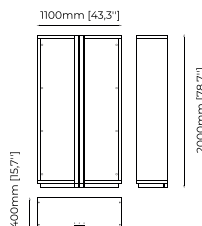

D'ARC Bookshelf

Dimensions

110x40x200 cm
43.30x15.74x78.74 inch.

Materials and Finishes

Smoked oak veneer matte
Nickel polished stainless steel

D'ARC Bookcase

Dimensions

110x40x200 cm
43.30x15.74x78.74 inch.

Materials and Finishes

Smoked oak veneer matte
Gilded polished stainless steel
Gris mirror
Clear glass