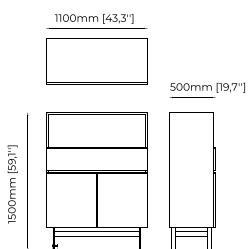

RALPH *Bar Cabinet*

Dimensions

110x50x150 cm
43.3x19.7x59.1 inch.

Materials and Finishes

Smoked oak veneer matte
Seoul stone
Smooth black iron
Gilded polished stainless steel

CANNES *Bar Cabinet*

Dimensions

110x40x158 cm
43.3x15.74x62.20 inch.

Materials and Finishes

Black ash veneer matte
Smooth black iron