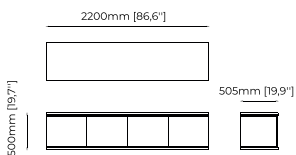

DUANE TV Cabinet

Dimensions

220x50,5x50 cm
86.61x19.88x19.68 inch.

Materials and Finishes

Black ash veneer matte
Gilded polished stainless steel

ANTOINE TV Cabinet

Dimensions

220x54.5x61 cm
86.61x21.5x24.01 inch.

Materials and Finishes

Walnut veneer matte
Gilded polished stainless steel