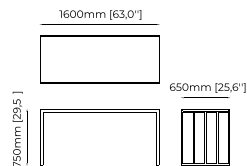

Materials and Finishes

Smooth black iron
Aged oak veneer matte