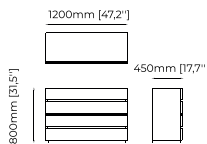

CONNOR *Chest of drawers*

Dimensions

140x45x77 cm
55.11x17.71x30.31 inch.

Materials and Finishes

Aged oak veneer matte
Gilded polished stainless steel

LADY *Chest of drawers*

Dimensions

180x53x90 cm
70.86x20.86x35.4 inch.

Materials and Finishes

Aged oak veneer matte
Gilded polished stainless steel