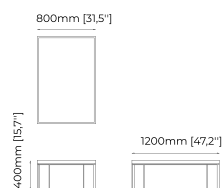

Dimensions

120x40 cm
47.21x15.74 inch.

Materials and Finishes

Dark Emperador polished marble
Gilded polished stainless steel
Smooth black iron

D'ARC *Coffee table*

Dimensions

120x80x39cm
47.24x31.49x15.35 inch.

RIGA Coffee table

Dimensions

100x25 cm
39.37x9.84 inch.

Materials and Finishes

Smoked eucalyptus veneer matte
Gilded polished stainless steel

RAW Coffee table

Dimensions

120x80x40 cm
47.24x31.49x15.74 inch.

Materials and Finishes

Black ash veneer matte
Copper polished stainless steel

NILO *Coffee table*

Dimensions

120x60x30 cm
47.24x23.62x11.81 inch.

Materials and Finishes

Walnut veneer matte
Nero marquina polished marble
Gilded brushed stainless steel