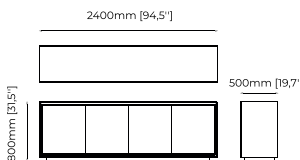

RICK Sideboard

Dimensions

240x50x80 cm
94.48x19.68x31.49 inch.

Materials and Finishes

Black ash veneer matte
Verde issorie polished marble
Copper polished stainless steel

BORIS Sideboard

Dimensions

240x53.5x80 cm
94.48x21.06x31.49 inch.

Materials and Finishes

Walnut veneer matte
Nickel polished stainless steel