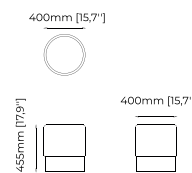

60x60x40 cm
23.62x23.62x15.74 inch.

Materials and Finishes

Lohan chair
Smooth black iron

BUR *Pouf*

Dimensions

50x45 cm
19.68x17.71 inch.

Materials and Finishes

Bombay forest

MOORE *Pouf*

Dimensions

80x80x40 cm
31.49x31.49x15.74 inch.

100x100x40 cm
39.37x39.37x15.74 inch.

Materials and Finishes

Mael beige & taupe
Bombay siena

ISAAC *Pouf*

Dimensions

40x45 cm
15.74x17.71 inch.

Materials and Finishes

Boaz beige
Gilded polished stainless steel

BUR Pouf

Dimensions

100x100x35 cm
39.37x39.37x13.77 inch.

Materials and Finishes

Berlin Elephant