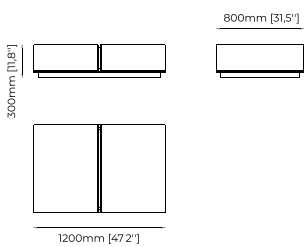

Materials and Finishes

Verde issorie polished marble
Gilded polished stainless steel