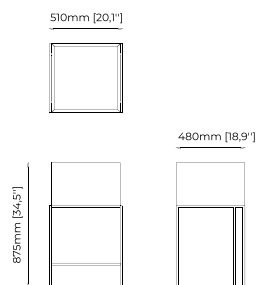

ACHILES *Flower Pot*

Dimensions

51x48x70 cm
20.07x18.89x27.55 inch.

51x48x87 cm
20.07x18.89x34.25 inch.

51x48x102.5 cm
20.07x18.89x40.35 inch.

Materials and Finishes

Smoked eucalyptus veneer matte
Gilded polished stainless steel