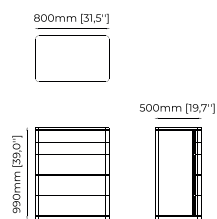

AMBER *Tallboy*

Dimensions

75x53x115 cm
29.52x20.86x45.27 inch.

Materials and Finishes

Aged oak veneer matte
Textured black iron
Gilded polished stainless steel

HILARY *Tallboy*

Dimensions

80x50x99 cm
31.49x19.68x38.97 inch.

Materials and Finishes

Black ash veneer matte
Copper polished stainless steel