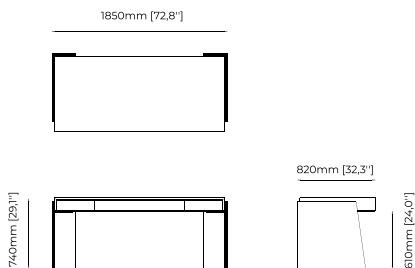

Miami Desk, Page 239

Kampala Desk, Page 239

HOUSE 9 — HOME OFFICE
Kampala Desk

ROSIE Desk

Dimensions

186,2x72,5x78 cm
73.30x28.54x30.70 inch.

Materials and Finishes

Aged oak veneer matte
Berlin siena
Smooth black iron
Gilded polished stainless steel

BELGRADO *Desk*

Dimensions

160x73x90 cm
62.99x28.74x35.43 inch.

Materials and Finishes

Black ash veneer matte
Smooth black iron
Gilded polished stainless steel

ALLIE *Desk*

Dimensions

200x82x80 cm
78.74x32.3x31.5 inch.