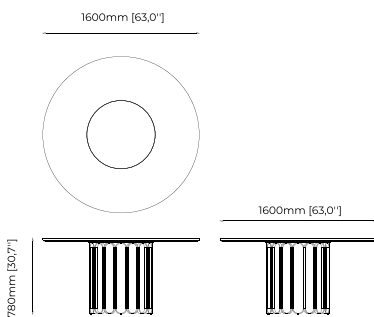

ISIS Dining Table

Dimensions

240x120x78 cm
94.48x47.24x30.70 inch.

140x140x78 cm
55.12x55.12x30.71 inch.

200x120x78 cm
78.74x47.24x30.71 inch.

Materials and Finishes

Smoked eucalyptus veneer matte

BRENDA Dining Table