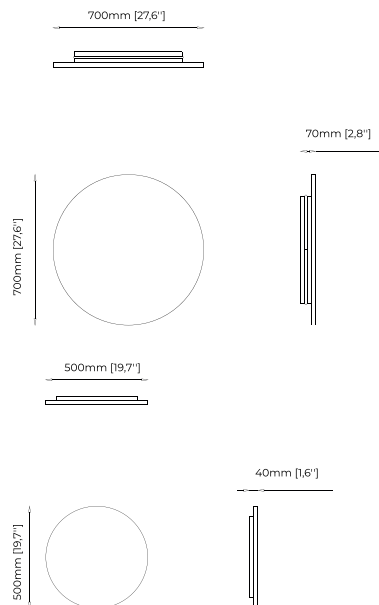

Materials and Finishes

Smoked oak veneer matte
Gilded polished stainless steel
Verde issorie polished marble