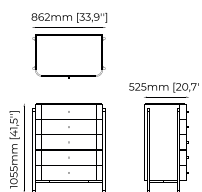

LADY *Tallboy*

Dimensions

90x53x116 cm
35.4x20.9x45.7 inch.

Materials and Finishes

Smoked Eucalyptus Matte
Textured black iron
Nero marquina polished marble