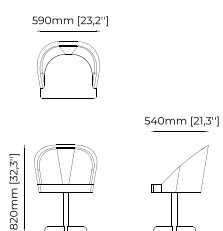

Materials and Finishes

Seoul camel
Smooth black iron

AMBROSE Chair

Dimensions

64x58x82 cm
25.19x22.83x32.28 inch.

Materials and Finishes

Xangai white
Berlin siena
Black ash veneer matte
Copper polished stainless steel

LOREN *Home office chair*

Dimensions

59x54x82 cm
23.22x19.68x32.28 inch.

Materials and Finishes

Berlin siena
Smooth black iron

DUBLIN *Chair*

Dimensions

46x51x85 cm
18.11x20.07x33.46 inch.

Materials and Finishes

Boaz beige
Moscow woody
Ash wood stained in walnut matte

SIMONE Chair

Dimensions

55x59x93 cm
21.65x23.22x35.43 inch.

Materials and Finishes

Vienna teja
Ash wood stained in aged oak matte