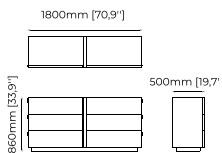

KIRA *Chest of drawers*

Dimensions

180x50x85 cm
70.86x19.68x33.46 inch.

Materials and Finishes

Smoked eucalyptus matte
Gilded polished stainless steel

MUCALA *Chest of drawers*

Dimensions

150x50x80 cm
59.05x19.68x31.49 inch.

Materials and Finishes

Smoked oak veneer matte
Nickel polished stainless steel