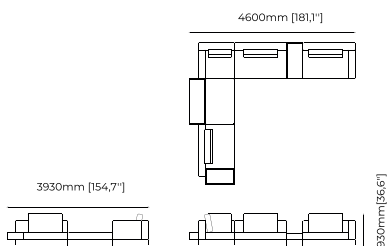

Materials and Finishes

Lohan Nacre
Gilded brushed stainless steel
Smoked oak veneer matte