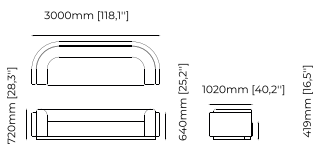

WELLINGTON *Sofa*

Dimensions

300x102x72 cm
118.11x40.15x28.34 inch.

240x102x72 cm
94.49x40.16x28.35 inch.

Materials and Finishes

Mael beige
Walnut veneer matte
Gilded polished stainless steel

GOLD *Sofa*

Dimensions

360x287x77 cm
141.7x113x30.3 inch.

Materials and Finishes

Lorran putty
Smoked oak veneer matte