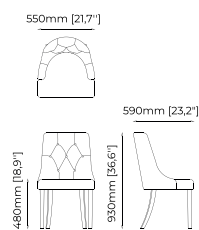

Estoril Bar Stool, Page 148

Achilles Bar Stool, Page 149

HOUSE 3 — KITCHEN
Peter Bar Stool

PETER Bar Stool

Dimensions

38x43.5x82 cm
14.96x17.12x32.28 inch.

38x43.5x97 cm
14.96x17.12x38.18 inch.

Materials and Finishes

LOREN *Home office chair*

Dimensions

59x54x82 cm
23.22x19.68x32.28 inch.

Materials and Finishes

Berlin siena
Smooth black iron

DUBLIN *Chair*

Dimensions

46x51x85 cm
18.11x20.07x33.46 inch.

Materials and Finishes

Boaz beige
Moscow woody
Ash wood stained in walnut matte

SIMONE Chair

Dimensions

55x59x93 cm
21.65x23.22x35.43 inch.

Materials and Finishes

Vienna teja
Ash wood stained in aged oak matte

SIMONE Chair

Dimensions

55x59x93 cm
21.65x23.22x35.43 inch.

Materials and Finishes

Seoul borgogna
Ash wood stained in black
Copper polished stainless steel

CAPRI Chair

Dimensions

50x58x85 cm
19.68x22.83x32.28 inch.