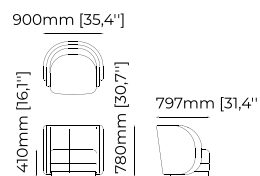

Dimensions

80x84x87 cm
31.49x33.07x35.43 inch.

Materials and Finishes

Potira pecan
Ash wood stained in smoked oak matte
Gilded polished stainless steel

HECTOR *Armchair*

Dimensions

80x84x87 cm
31.49x33.07x35.43 inch.

JOE Armchair

Dimensions

80x76x87 cm
31.49x29.92x34.25 inch.

Materials and Finishes

Berlin camel
Smoked eucalyptus veneer matte

TADEAS Armchair

Dimensions

65x78x88 cm
25.59x30.70x34.64 inch.

Materials and Finishes

Mael beige
Berlin siena
Ash wood stained in smoked eucalyptus matte

AMBROSE Armchair

Dimensions

90x80x780 cm
35.43x31.49x30.70 inch.

Materials and Finishes

Lohan chair
Ash wood stained in black
Gilded polished stainless steel

Mael green
Smooth black iron

ESTORIL Bar Stool

Dimensions

42x43x87 cm
16.53x16.92x34.25 inch.

42x43x102 cm
16.53x16.92x40.15 inch.

Materials and Finishes

Berlin forest
Smoked oak veneer matte
Gilded polished stainless steel