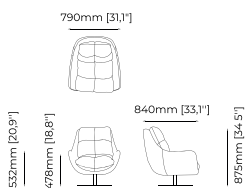

Joe Armchair, Page 142

Tadeas Armchair, Page 143

Ambrose Armchair, Page 143

Almafí Armchair, Page 144

HOUSE 1 — LIVING ROOM
Sophia Armchair

SOPHIA Armchair

Dimensions

Armchair:
79x84x87.5 cm
31.1x33.1x34.5 inch.

Ottoman:
72.5x70x42 cm
28.54x13.03x16.53 inch.

Materials and Finishes

Seoul sand
Lohan nacre
Nickel polished stainless steel

NELLY Armchair

Dimensions

81x88x77 cm
31.89x34.65x30.32 inch.

Materials and Finishes

Lohan chair
Berlin siena
Ash wood stained in smoked eucalyptus matte

HAROLD *Armchair*

Dimensions

110x85x70 cm
43.30x33.46x27.55 inch.

Materials and Finishes

Byron sable
Ash wood stained in oak matte

MARLOW *Armchair*

Dimensions

80x82,4x82 cm
19.68x32.44x32.28 inch.

Materials and Finishes

Bombay siena
Smooth black iron

COSY Armchair

Dimensions

88x83x87 cm
34.64x32.67x34.25 inch.

Materials and Finishes