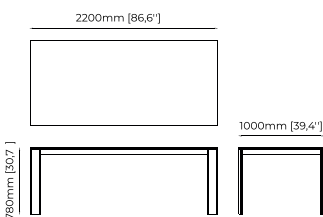

Materials and Finishes

Smoked eucalyptus veneer matte
Gilded polished stainless steel