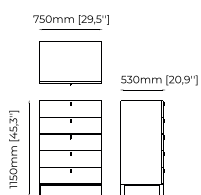

AMBER *Tallboy*

Dimensions

75x53x115 cm
29.52x20.86x45.27 inch.

Materials and Finishes

Aged oak veneer matte
Textured black iron
Gilded polished stainless steel

HILARY *Tallboy*

Dimensions

80x50x99 cm
31.49x19.68x38.97 inch.

Materials and Finishes

Black ash veneer matte
Copper polished stainless steel