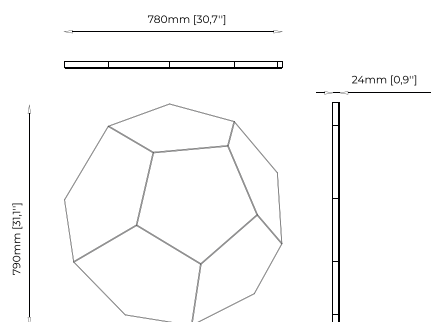

100x4x200 cm
39.37x1.57x78.74 inch.

Materials and Finishes

Smoked eucalyptus veneer matte
Clear mirror

LIMA Mirror

Dimensions

78x2,4x79,5 cm
30.70x0.94x31.29 inch.

Materials and Finishes

Clear mirror
Gris mirror
Bronze mirror