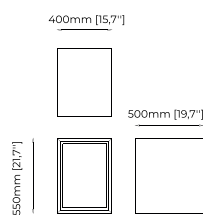

Materials and Finishes

Walnut veneer matte
Nero marquina polished marble
Gilded brushed stainless steel