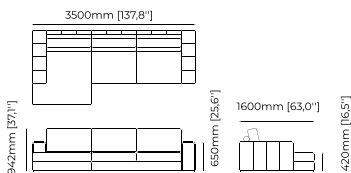

Dimensions

350x115x92 cm
137.79x45.27x36.22 inch.

350x160x92 cm
137.80x62.99x36.22 inch.

260x115x92 cm
102.36x45.28x36.22 inch.

Materials and Finishes

Lohan nacre
Smoked oak veneer matte

LONDON Sofa

Dimensions

305x180x98 cm
120.07x70.86x38.58 inch.

305x94x98 cm
120.08x36.81x38.58 inch.

212x94x98 cm
83.46x36.81x38.58 inch.

Materials and Finishes

Boaz beige
Black lacquer matte
Moscow woody
Lohan chair

DECKER Sofa

Dimensions