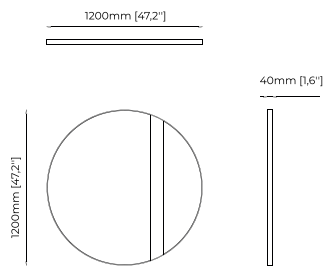

PHILL Mirror

Dimensions

125,5x4x125 cm
49.40x1.57x49.21 inch.

Materials and Finishes

Clear mirror
Gilded polished stainless steel

ROD Mirror

Dimensions

120x4 cm
47.22x1.57 inch.

Materials and Finishes

Nickel polished stainless steel
Gris mirror