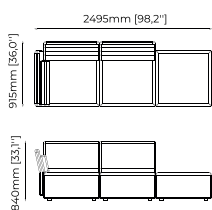

CASABLANCA *Sofa*

Dimensions

Left arm module
91x91x84.5 cm
35.82x35.82x33.26

Armless module
79x91x65.6 cm
31.10x35.82x25.82 inch.

Pouf Module
79x79x40 cm
31.10x31.10x15.74 inch.

Materials and Finishes

Xangai Sand