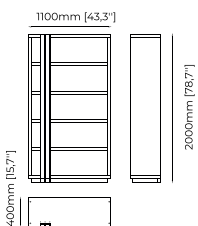

D'ARC Bookshelf

Dimensions

110x40x200 cm
43.30x15.74x78.74 inch.

Materials and Finishes

Smoked oak veneer matte
Nickel polished stainless steel

D'ARC Bookcase

Dimensions

110x40x200 cm
43.30x15.74x78.74 inch.

Materials and Finishes

Smoked oak veneer matte
Gilded polished stainless steel
Gris mirror
Clear glass