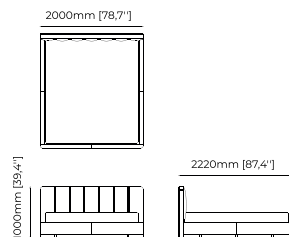

Dimensions

194x212x100 cm
76.37x83.46x39.37 inch.

Materials and Finishes

Oak veneer matte
Seoul toffee

DUANE Bed

Dimensions

172x214x120 cm
67.61x85.03x47.24 inch.

162x214x120
63.78x85.03x47.24 inch.

300x219x119 cm
118.11x86.22x46.85 inch.

Materials and Finishes

Black ash veneer matte
Copper polished HPL

USO *Bed*

Dimensions

194x212x100 cm
76.38x83.46x39.37 inch.

174x212x100 cm
68.50x83.46x39.37 inch.

164x212x100 cm
64.57x83.46x39.37 inch.

Materials and Finishes

Walnut veneer matte

CAIRO Bed

Dimensions

282x213x100 cm
111.02x83.86x39.37 inch.

292x213x100 cm
114.96x83.86x39.37 inch.

312x213x100 cm
122.83x83.86x39.37 inch.

Materials and Finishes

Smoked eucalyptus matte
Vienna anthracite
Gilded polished stainless steel

JODY Bed

Dimensions

200x222x100 cm
78.7x87.4x39.4 inch.

Materials and Finishes

Boaz beige
Berlin ebony
Smooth black iron

ARMCHAIRS

Sophia Armchair, Page 138