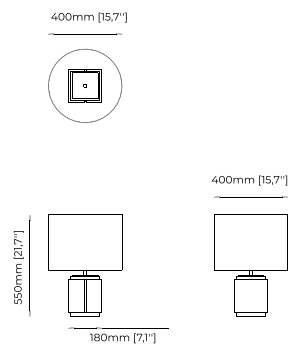

LITTLE JACK *Table Lamp*

Dimensions

40x40x55 cm
15.74x15.74x21.65 inch.

Materials and Finishes

Nero marquina polished marble
Gilded polished stainless steel

WALKER *Table Lamp*

Dimensions

19x18x38 cm
7.48x7.08x14.96 inch.