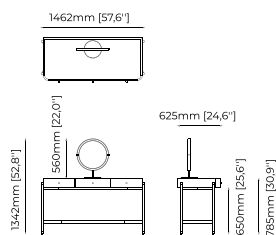

D'ARC Dressing Table

Dimensions

140x65x150 cm
55.11x25.59x59.05 inch.

Materials and Finishes

Oak veneer matte
Smooth black iron
Clear mirror

ROSIE Dressing Table

Dimensions

146,6x62,5x134.2 cm
57.71x24.60x52.8 inch.

Materials and Finishes

Walnut veneer matte
Seoul terra
Smooth black iron
Gilded polished stainless steel