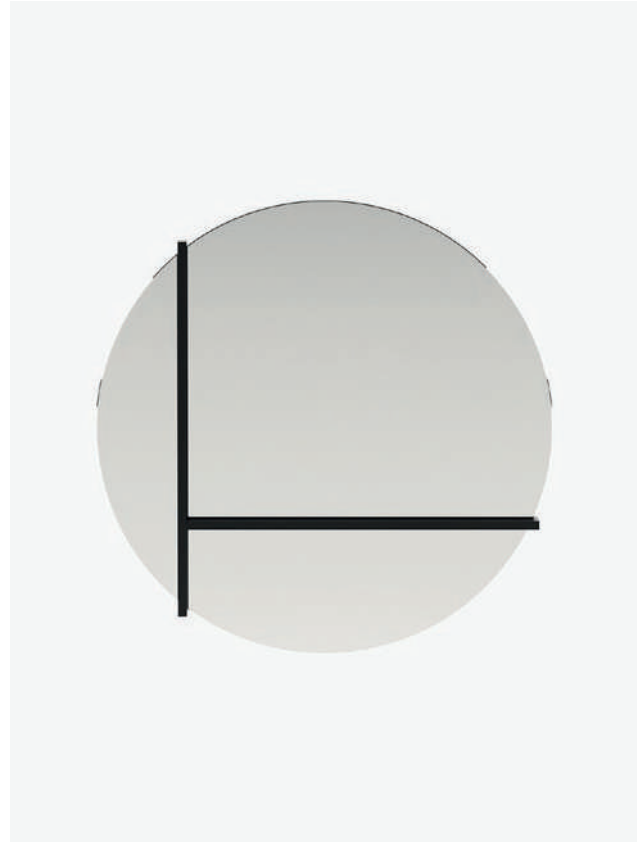

JAMES *Mirror*

Dimensions

100x6x100 cm
39.37x2.36x39.37 inch.

Materials and Finishes

Clear mirror
Nickel polished stainless steel