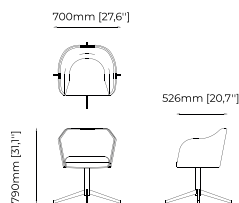

Boaz beige
Smooth black iron
Gilded polished stainless steel

FERRARA Chair

Dimensions

56x53,5x79,5 cm
22.04x21.06x31.29 inch.

Materials and Finishes

Berlin forest
Xangai white
Smooth black iron

NELLY Chair

Dimensions

56x59x85 cm
22.04x23.22x33.46 inch.

Materials and Finishes

Lohan chair
Berlin siena
Ash wood stained in black

LILI Home office chair

Dimensions

70x70x80 cm
27.55x27.55x31.49 inch.

Materials and Finishes

Seoul terra
Smooth black iron

AMOUR Chair

Dimensions

58x61x85 cm
22.83x24.01x33.46 inch.

Materials and Finishes

Mael beige
Vienna cream
Ash wood stained in smoked oak matte

ESTORIL Chair

Dimensions

52x58x86 cm
20.47x22.83x33.85 inch.

Materials and Finishes

Mael beige & taupe
Vienna cream
Smooth black iron

Haia II *Home office chair*

Dimensions

57x52x76 cm
22.44x20.47x29.92 inch.

Materials and Finishes

Mael beige
Berlin siena
Textured black iron
Gilded polished stainless steel