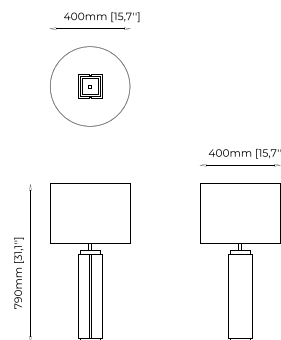

MARTIN Table Lamp

Dimensions

40x40x79 cm
15.74x15.74x31.10 inch.

Materials and Finishes

Nero marquina polished marble
Gilded polished stainless steel

QUENTIN Table Lamp

Dimensions

45x80 cm
17.71x31.49 inch.