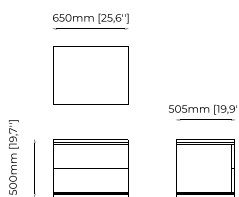

CAIRO *Bedside Table*

Dimensions

80x50x50 cm
31.49x19.68x19.68 inch.

Materials and Finishes

Smoked oak veneer matte
Gilded polished stainless steel

CONNOR *Bedside Table*

Dimensions

60x45x37 cm
23.62x17.71x14.56 inch.

Materials and Finishes

Oak veneer matte
Nickel polished stainless steel

DUANE *Bedside Table*

Dimensions

65x50x50 cm
25.59x19.68x19.68 inch.

Materials and Finishes

Walnut veneer matte
Gilded polished stainless steel

HILARY *Bedside Table*

Dimensions

60x50x50 cm
23.62x19.68x19.68 inch.

Materials and Finishes

Black ash veneer matte
Copper polished stainless steel

USO Bedside Table

Dimensions

66x43x42 cm
25.98x17.71x16.53 inch