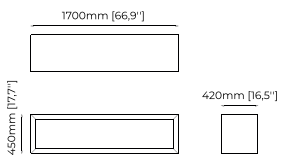

DAISY Storage Unit

Dimensions

170x42x45 cm
66.92x16.53x17.71 inch.

Materials and Finishes

Black lacquer matte

LEWIS TV Cabinet

Dimensions

240x53,5x55 cm
94,48x21,06x21,65 inch.

Materials and Finishes

Smoked eucalyptus veneer matte
Gilded polished stainless steel
Carrara polished marble
Smooth black iron