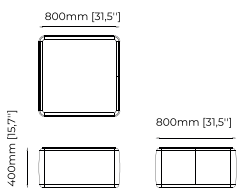

60x60x40 cm
23.62x23.62x15.74 inch.

Materials and Finishes

Lohan chair
Smooth black iron

BUR *Pouf*

Dimensions

50x45 cm
19.68x17.71 inch.

Materials and Finishes

Bombay forest

MOORE *Pouf*

Dimensions

80x80x40 cm
31.49x31.49x15.74 inch.

100x100x40 cm
39.37x39.37x15.74 inch.

Materials and Finishes

Mael beige & taupe
Bombay siena

ISAAC *Pouf*

Dimensions

40x45 cm
15.74x17.71 inch.

Materials and Finishes

Boaz beige
Gilded polished stainless steel

BUR Pouf

Dimensions

100x100x35 cm
39.37x39.37x13.77 inch.

Materials and Finishes

Berlin Elephant

EDDY Pouf

Dimensions

50x48 cm
19.68x18.89 inch.

Materials and Finishes

Mael beige & taupe
Gilded polished stainless steel
Smoked oak veneer matte

BUR Pouf

Dimensions

100x35 cm
39.37x13.77 inch.