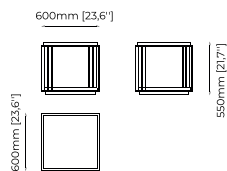

CAP Side Table

Dimensions

50x55 cm
19.68x21.65 inch.

Materials and Finishes

Beige grey lacquer matte

MEGAN Side Table

Dimensions

60x60x55 cm
23.62x23.62x21.65 inch.

Materials and Finishes

Smoked eucalyptus veneer matte
Gilded polished stainless steel