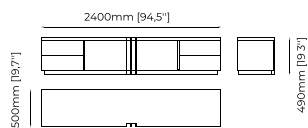

MACAU TV Cabinet

Dimensions

220x52x50 cm
86.61x20.47x19.68 inch.

Materials and Finishes

Walnut veneer matte
Gilded polished stainless steel

D'ARC TV Cabinet

Dimensions

240x50x49 cm
94.48x19.68x19.3 inch.

Materials and Finishes

Smoked oak veneer matte
Gilded polished stainless steel