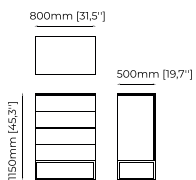

MALÉ *Tallboy*

Dimensions

80x50x115 cm
31.5x19.7x45.3 inch.

Materials and Finishes

Smoked eucalyptus matte
Textured black iron

CONNOR *Tallboy*

Dimensions

70x46x100 cm
27.7x18.1x39.4 inch.

Materials and Finishes

Smoked oak veneer matte
Gilded polished stainless steel