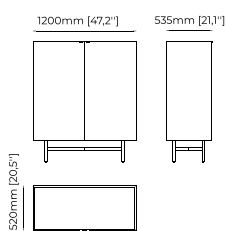

LEWIS *Bar Cabinet*

Dimensions

120x53,5x140 cm
47.24x21.06x55.11 inch.

Materials and Finishes

Nero marquina polished marble
Smoked eucalyptus veneer matte
Gilded polished stainless steel

ALVAR *Cupboard*

Dimensions

120x52x154 cm
47.24x20.47x60.62 inch.

Materials and Finishes

Smoked oak veneer matte
Nickel polished stainless steel
Emperador dark polished marble
Beige grey lacquer matte