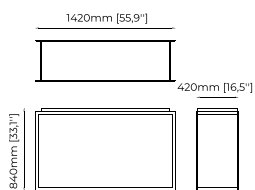

EVELYN Console

Dimensions

180x40x85 cm
70.86x15.74x33.46 inch.

Materials and Finishes

Smoked eucalyptus veneer matte
Gilded polished stainless steel

AVIGNON Console

Dimensions

170x37x80 cm
66.92x14.56x31.49 inch.

Dimensions

140x40x83 cm
55.11x15.74x32.7 inch.

Materials and Finishes

Smoked oak veneer matte
Gilded polished stainless steel

DALLAS Console

Dimensions

140x45x80 cm
55.11x17.71x31.49 inch.

Materials and Finishes