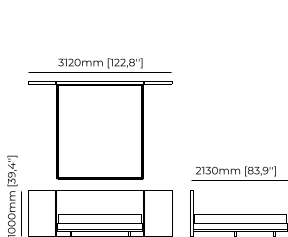

Dimensions

194x212x100 cm
76.37x83.46x39.37 inch.

Materials and Finishes

Oak veneer matte
Seoul toffee

DUANE Bed

Dimensions

172x214x120 cm
67.61x85.03x47.24 inch.

162x214x120
63.78x85.03x47.24 inch.

300x219x119 cm
118.11x86.22x46.85 inch.

Materials and Finishes

Black ash veneer matte
Copper polished HPL

USO *Bed*

Dimensions

194x212x100 cm
76.38x83.46x39.37 inch.

174x212x100 cm
68.50x83.46x39.37 inch.

164x212x100 cm
64.57x83.46x39.37 inch.

Materials and Finishes

Walnut veneer matte

CAIRO Bed

Dimensions

282x213x100 cm
111.02x83.86x39.37 inch.

292x213x100 cm
114.96x83.86x39.37 inch.

312x213x100 cm
122.83x83.86x39.37 inch.

Materials and Finishes

Smoked eucalyptus matte
Vienna anthracite
Gilded polished stainless steel

JODY Bed

Dimensions

200x222x100 cm
78.7x87.4x39.4 inch.

Materials and Finishes

Boaz beige
Berlin ebony
Smooth black iron

ARMCHAIRS

Sophia Armchair, Page 138