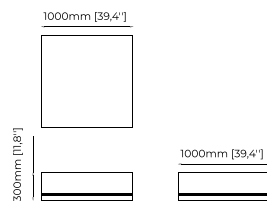

ANTHONY *Coffee table*

Dimensions

100x100x40 cm
49.21x49.21x15.74 inch.

Materials and Finishes

Black ash veneer matte
Gilded polished stainless steel

CLEA *Coffee table*

Dimensions

100x100x30 cm
39.37x39.37x11.81 inch.

Materials and Finishes

Carrara polished marble
Copper polished stainless steel
Walnut veneer matte