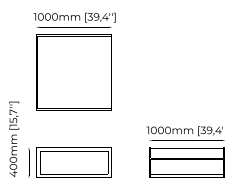

100x40 cm
39.37x15.74 inch.

Materials and Finishes

Verde issorie polished marble
Gilded polished stainless steel

ANTHONY *Coffee table*

Dimensions

100x100x40 cm
49.21x49.21x15.74 inch.

Materials and Finishes

Black ash veneer matte
Gilded polished stainless steel

CLEA *Coffee table*

Dimensions

100x100x30 cm
39.37x39.37x11.81 inch.

Materials and Finishes

Carrara polished marble
Copper polished stainless steel
Walnut veneer matte