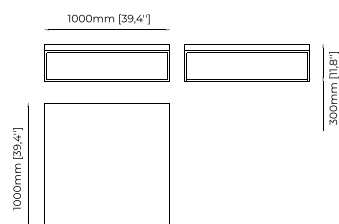

MEGAN *Coffee table*

Dimensions

120x80x40 cm
47.24x31.49x15.74 inch.

Materials and Finishes

Smoked oak veneer matte
Gilded polished stainless steel

S.PAULO *Coffee table*

Dimensions

100x100x30 cm
39.37x39.37x11.81 inch.

Materials and Finishes

Smoked oak veneer matte
Gilded polished stainless steel