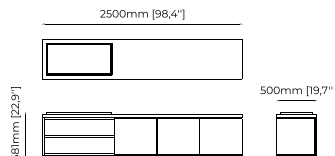

ISIS TV Cabinet

Dimensions

220x50x55 cm
86.6x19.68x21.65 inch.

Materials and Finishes

Aged oak veneer matte
Gilded polished HPL

LAGOS TV Cabinet

Dimensions

210x51x50 cm
82.7x20.1x19.7 inch.