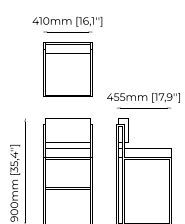

Estoril Bar Stool, Page 148

Achilles Bar Stool, Page 149

HOUSE 3 — KITCHEN
Peter Bar Stool

PETER Bar Stool

Dimensions

38x43.5x82 cm
14.96x17.12x32.28 inch.

38x43.5x97 cm
14.96x17.12x38.18 inch.

Materials and Finishes

Mael green
Smooth black iron

ESTORIL Bar Stool

Dimensions

42x43x87 cm
16.53x16.92x34.25 inch.

42x43x102 cm
16.53x16.92x40.15 inch.

Materials and Finishes

Berlin forest
Smoked oak veneer matte
Gilded polished stainless steel

ACHILES *Bar Stool*

Dimensions

41x45,5x90 cm
16.14x17.9x35.4 inch.

41x45,5x105 cm
16.14x17.9x41.33 inch.

Materials and Finishes

Xangai Sand
Smooth Black Iron

BENCHES

Charlie Bench, Page 152

Amy Bench, Page 152

Benner Bench, Page 153

Achilles Bench, Page 153

HOUSE 8 — BEDROOM
Charlie Bench

CHARLIE *Bench*

Dimensions

120x40x40 cm
47.24x15.74x15.74 inch.

Materials and Finishes