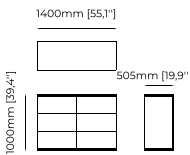

Dimensions

180x50x85 cm
70.86x19.68x19.68 inch.

Materials and Finishes

Black ash veneer matte
Copper polished stainless steel

USO *Chest of drawers*

Dimensions

136x53x71,2 cm
53.54x20.86x28.03 inch.

Materials and Finishes