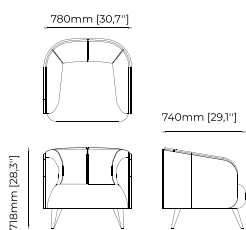

AMALFI Armchair

Dimensions

78x74x72 cm
30.70x29.13x28.34 inch.

Materials and Finishes

Mael beige & taupe
Ash wood stained in smoked eucalyptus matte