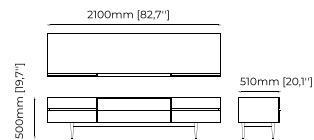

ISIS TV Cabinet

Dimensions

220x50x55 cm
86.6x19.68x21.65 inch.

Materials and Finishes

Aged oak veneer matte
Gilded polished HPL

LAGOS TV Cabinet

Dimensions

210x51x50 cm
82.7x20.1x19.7 inch.

Materials and Finishes

Walnut veneer matte
Black lacquer matte
Nickel polished stainless steel