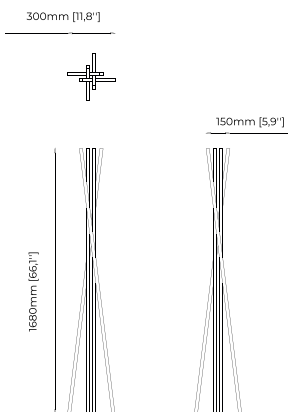

TWISTED *Coat Rack*

Dimensions

30x15x168 cm
11.81x5.90x66.14 inch.

Materials and Finishes

Gilded polished stainless steel