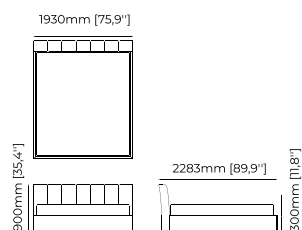

Lars Marl
Smoked eucalyptus veneer matte

LAUREN Bed

Dimensions

198x219x110 cm
77.95x86.22x43.30 inch.

168x219x110 cm
66.14x86.22x43.30 inch.

178x219x110 cm
70.07x86.22x43.30 inch.

Materials and Finishes

Byron gris cendre
Smoked eucalyptus veneer matte
Gilded polished stainless steel

MAIA Bed

Dimensions

190x214x110 cm
74.80x84.25x43.30 inch.

110x214x110 cm
43.30x84.25x43.30 inch.

160x214x110 cm
62.99x84.25x43.30 inch.

170x214x110 cm
66.92x84.25x43.30 inch.

Materials and Finishes

Smoked eucalyptus veneer matte
Gilded brushed stainless steel

NORMA Bed

Dimensions

193x229x90 cm
75.98x90.15x35.43 inch.

163x229x90 cm
64.17x90.16x35.43 inch.

173x229x90 cm
68.11x90.16x35.43

Materials and Finishes

Boaz beige

TERI Bed

Dimensions

194x212x100 cm
76.37x83.46x39.37 inch.

Materials and Finishes

Oak veneer matte
Seoul toffee

DUANE Bed

Dimensions

172x214x120 cm
67.61x85.03x47.24 inch.

162x214x120
63.78x85.03x47.24 inch.