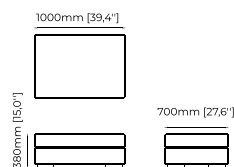

MOORE *Pouf*

Dimensions

80x80x40 cm
31.49x31.49x15.74 inch.

100x100x40 cm
39.37x39.37x15.74 inch.

Materials and Finishes

Mael beige & taupe
Bombay siena

ISAAC *Pouf*

Dimensions

EDDY Pouf

Dimensions

50x48 cm
19.68x18.89 inch.

Materials and Finishes

Mael beige & taupe
Gilded polished stainless steel
Smoked oak veneer matte

BUR Pouf

Dimensions

100x35 cm
39.37x13.77 inch.

Materials and Finishes

Berlin forest

GREY Pouf

Dimensions

100x70x38 cm
39.37x27.55x14.96 inch.

Materials and Finishes

Verena ecru
Bombay camel
Smoked eucalyptus matte

SEBASTIAN *Pouf*

Dimensions

120x40 cm
47.24x15.74 inch.

80x40 cm
31.49x15.74 inch.

Materials and Finishes

Berlin forest
Lars marl

MIKE *Pouf*

Dimensions

60x60x40 cm
23.62x23.62x15.74 inch.