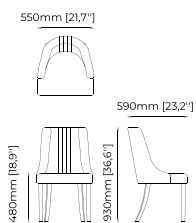

Denver Chair, Page 167

Faraji Chair, Page 167

Prestige Chair, Page 168

Lili Chair, Page 168

DALE Chair

Dimensions

58,5x49x78 cm
23.03x19.29x30.70 inch.

Materials and Finishes

LOREN *Home office chair*

Dimensions

59x54x82 cm
23.22x19.68x32.28 inch.

Materials and Finishes

Berlin siena
Smooth black iron

DUBLIN *Chair*

Dimensions

46x51x85 cm
18.11x20.07x33.46 inch.

Materials and Finishes

Boaz beige
Moscow woody
Ash wood stained in walnut matte

SIMONE Chair

Dimensions

55x59x93 cm
21.65x23.22x35.43 inch.

Materials and Finishes

Vienna teja
Ash wood stained in aged oak matte

SIMONE Chair

Dimensions

55x59x93 cm
21.65x23.22x35.43 inch.

Materials and Finishes

Seoul borgogna
Ash wood stained in black
Copper polished stainless steel

CAPRI Chair

Dimensions

50x58x85 cm
19.68x22.83x32.28 inch.