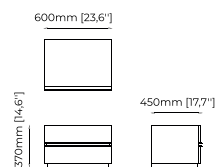

CAIRO *Bedside Table*

Dimensions

80x50x50 cm
31.49x19.68x19.68 inch.

Materials and Finishes

Smoked oak veneer matte
Gilded polished stainless steel

CONNOR *Bedside Table*

Dimensions

60x45x37 cm
23.62x17.71x14.56 inch.

Materials and Finishes

Oak veneer matte
Nickel polished stainless steel