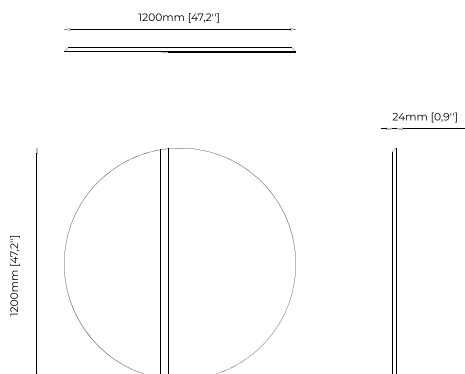

RAYNE *Mirror*

Dimensions

120x2.4 cm
47.24x0.94 inch.

Materials and Finishes

Bronze mirror
Gilded brushed stainless steel