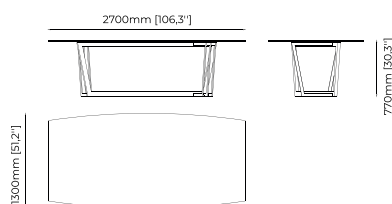

Materials and Finishes

Nickel polished stainless steel
Gris mirror