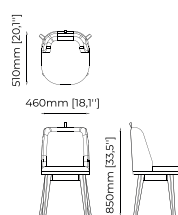

Estoril Bar Stool, Page 148

Achilles Bar Stool, Page 149

HOUSE 3 — KITCHEN
Peter Bar Stool

PETER Bar Stool

Dimensions

38x43.5x82 cm
14.96x17.12x32.28 inch.

38x43.5x97 cm
14.96x17.12x38.18 inch.

Materials and Finishes

Materials and Finishes

Seoul camel
Smooth black iron

AMBROSE Chair

Dimensions

64x58x82 cm
25.19x22.83x32.28 inch.

Materials and Finishes

Xangai white
Berlin siena
Black ash veneer matte
Copper polished stainless steel

LOREN *Home office chair*

Dimensions

59x54x82 cm
23.22x19.68x32.28 inch.

Materials and Finishes

Berlin siena
Smooth black iron

DUBLIN *Chair*

Dimensions

46x51x85 cm
18.11x20.07x33.46 inch.

Materials and Finishes

Boaz beige
Moscow woody
Ash wood stained in walnut matte

SIMONE Chair

Dimensions

55x59x93 cm
21.65x23.22x35.43 inch.

Materials and Finishes

Vienna teja
Ash wood stained in aged oak matte