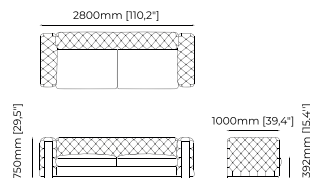

Materials and Finishes

Xangai white
Walnut veneer matte
Copper polished stainless steel