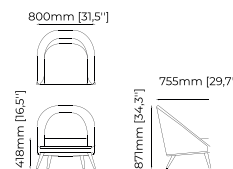

Dimensions

80x82,4x82 cm
19.68x32.44x32.28 inch.

Materials and Finishes

Bombay siena
Smooth black iron

COSY Armchair

Dimensions

88x83x87 cm
34.64x32.67x34.25 inch.

Materials and Finishes

Dimensions

80x84x87 cm
31.49x33.07x35.43 inch.

Materials and Finishes

Potira pecan
Ash wood stained in smoked oak matte
Gilded polished stainless steel

HECTOR *Armchair*

Dimensions

80x84x87 cm
31.49x33.07x35.43 inch.

Materials and Finishes

Lohan chair
Ash wood stained in black
Gilded polished stainless steel

VEERA Armchair

Dimensions

74x69x70 cm
29.13x27.16x27.55 inch.

Materials and Finishes

Helsinki pearl
Ash wood stained in smoked eucalyptus matte

JOE Armchair

Dimensions

80x76x87 cm
31.49x29.92x34.25 inch.

Materials and Finishes

Berlin camel
Smoked eucalyptus veneer matte

TADEAS Armchair

Dimensions

65x78x88 cm
25.59x30.70x34.64 inch.