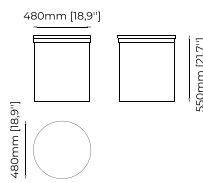

STILL Side Table

Dimensions

55x56 cm
21.65x22.04 inch.

Materials and Finishes

Nero marquina polished marble
Nickel polished stainless steel

BRENDA Side Table

Dimensions

48x55 cm
18.89x21.65 inch

Materials and Finishes

Smoked oak veneer matte
Gilded polished stainless steel