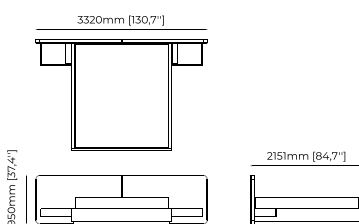

Materials and Finishes

Xangai white
Gilded polished stainless steel