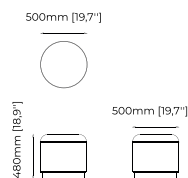

60x60x40 cm
23.62x23.62x15.74 inch.

Materials and Finishes

Lohan chair
Smooth black iron

BUR *Pouf*

Dimensions

50x45 cm
19.68x17.71 inch.

Materials and Finishes

Bombay forest

MOORE *Pouf*

Dimensions

80x80x40 cm
31.49x31.49x15.74 inch.

100x100x40 cm
39.37x39.37x15.74 inch.

Materials and Finishes

Mael beige & taupe
Bombay siena

ISAAC *Pouf*

Dimensions

40x45 cm
15.74x17.71 inch.

Materials and Finishes

Boaz beige
Gilded polished stainless steel

BUR Pouf

Dimensions

100x100x35 cm
39.37x39.37x13.77 inch.

Materials and Finishes

Berlin Elephant

EDDY Pouf

Dimensions

50x48 cm
19.68x18.89 inch.

Materials and Finishes

Mael beige & taupe
Gilded polished stainless steel
Smoked oak veneer matte

BUR Pouf

Dimensions

100x35 cm
39.37x13.77 inch.