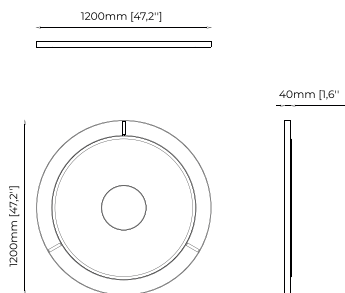

OPIUM *Mirror*

Dimensions

200x3x35 cm
78.7x1.2x13.8

Materials and Finishes

Black lacquer matte
Cris mirror

JAMES *Mirror*

Dimensions

100x6x100 cm
39.37x2.36x39.37 inch.