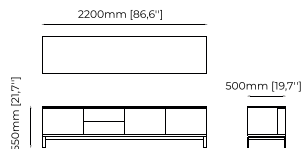

BROWN TV Cabinet

Dimensions

240x50x55 cm
94.48x19.68x21.65 inch.

Materials and Finishes

Smoked oak veneer matte
Gilded polished stainless steel
Verde issorie polished marble

CUBA TV Cabinet

Dimensions

210x52x50 cm
82.67x20.47x19.68 inch.