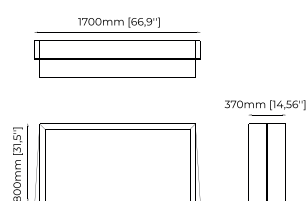

Materials and Finishes

Smoked oak veneer matte
Gilded polished stainless steel