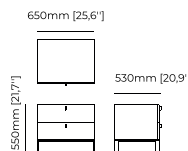

MUCALA *Bedside Table*

Dimensions

80x50x50 cm
31.49x19.68x19.68 inch.

Materials and Finishes

Nickel polished stainless steel
Moka lacquer matte

AMBER *Bedside Table*

Dimensions

65x53x55 cm
25.59x20.86x21.65 inch.

Materials and Finishes

Aged oak veneer matte
Textured black iron
Gilded polished stainless steel