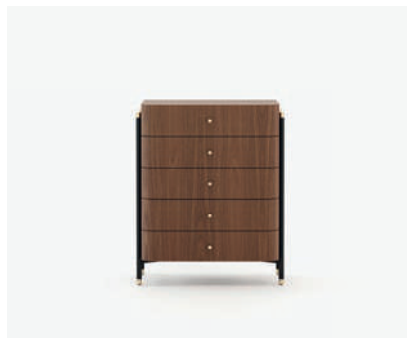

Rosie Tallboy, Page 274