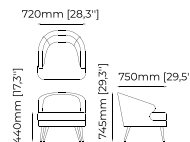

300x219x119 cm
118.11x86.22x46.85 inch.

Materials and Finishes

Black ash veneer matte
Copper polished HPL

USO *Bed*

Dimensions

194x212x100 cm
76.38x83.46x39.37 inch.

174x212x100 cm
68.50x83.46x39.37 inch.

164x212x100 cm
64.57x83.46x39.37 inch.

Dimensions

80x82,4x82 cm
19.68x32.44x32.28 inch.

Materials and Finishes

Bombay siena
Smooth black iron

COSY Armchair

Dimensions

88x83x87 cm
34.64x32.67x34.25 inch.

Materials and Finishes

Potira Pecan
Ash wood stained in walnut matte
Gilded polished stainless steel

XANGAI Armchair

Dimensions

72x75x75 cm
28.34x29.52x29.52 inch.

Materials and Finishes

Berlin siena
Ash wood stained in black

HECTOR *Armchair*

Dimensions

80x84x87 cm
31.49x33.07x35.43 inch.

Materials and Finishes

Potira pecan
Ash wood stained in smoked oak matte
Gilded polished stainless steel

HECTOR *Armchair*

Dimensions

80x84x87 cm
31.49x33.07x35.43 inch.