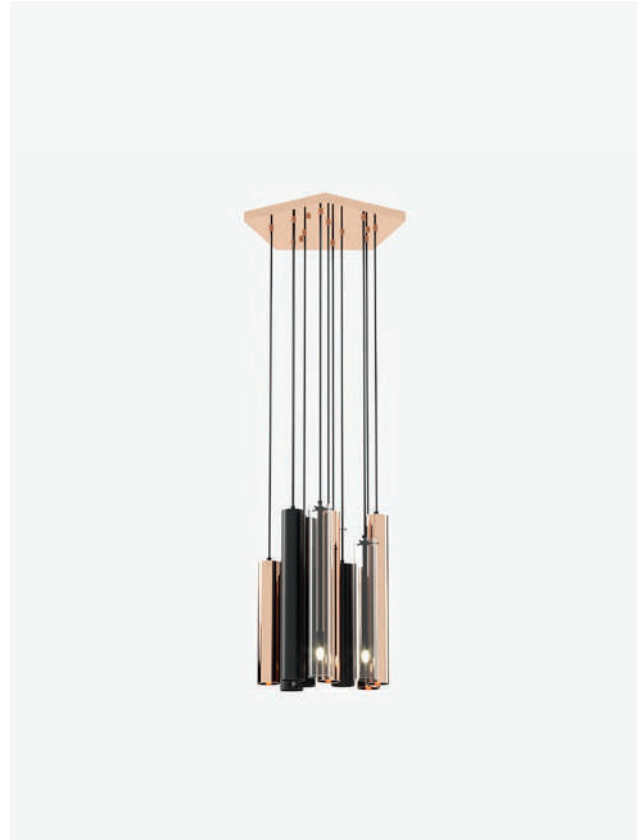

Dimensions

138x138x135 cm
54.33x54.33x53.14 inch.

Materials and Finishes

Smooth black iron
Gilded polished stainless steel
Clear glass globe

ANDY *Suspension Lamp*

Dimensions

60x188 cm
23.62x74.01 inch.

42.5x130 cm

16.73x51.18 inch.

Materials and Finishes

Smooth black iron
Gilded polished stainless steel
Opaline glass globe

ROBERT Chandelier

Dimensions

134x124x152 cm
52.75x48.81x59.84 inch.

Materials and Finishes

Nickel polished stainless steel
Clear acrylic glass tube