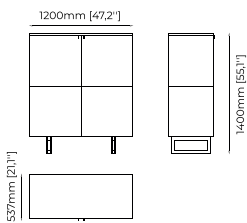

Materials and Finishes

Black ash veneer matte
Gilded polished stainless steel

CUBA *Bar Cabinet*

Dimensions

100x46x140 cm
39.4x18.1x55.1 inch.

Materials and Finishes

Aged oak veneer matte
Gilded polished stainless steel
Smooth black iron