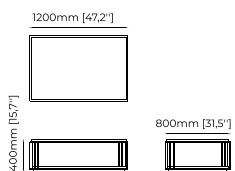

MEGAN *Coffee table*

Dimensions

120x80x40 cm
47.24x31.49x15.74 inch.

Materials and Finishes

Smoked oak veneer matte
Gilded polished stainless steel

S.PAULO *Coffee table*

Dimensions

100x100x30 cm
39.37x39.37x11.81 inch.

Materials and Finishes

Smoked oak veneer matte
Gilded polished stainless steel