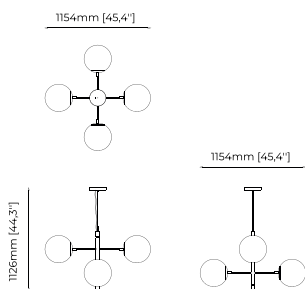

ANDY *Suspension Lamp*

Dimensions

60x188 cm
23.62x74.01 inch.

42.5x130 cm

16.73x51.18 inch.

Materials and Finishes

Smooth black iron
Gilded polished stainless steel
Opaline glass globe