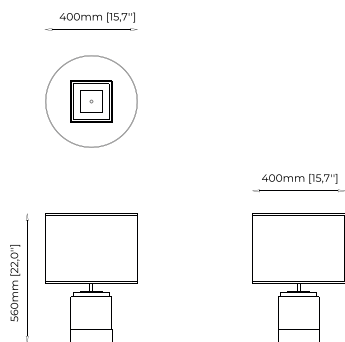

SMITH *Table Lamp*

Dimensions

40x56 cm
15.74x22.04 inch.

Materials and Finishes

Smoked eucalyptus veneer matte
Smooth black iron