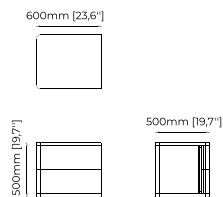

CAIRO *Bedside Table*

Dimensions

80x50x50 cm
31.49x19.68x19.68 inch.

Materials and Finishes

Smoked oak veneer matte
Gilded polished stainless steel

CONNOR *Bedside Table*

Dimensions

60x45x37 cm
23.62x17.71x14.56 inch.

Materials and Finishes

Oak veneer matte
Nickel polished stainless steel

DUANE *Bedside Table*

Dimensions

65x50x50 cm
25.59x19.68x19.68 inch.

Materials and Finishes

Walnut veneer matte
Gilded polished stainless steel

HILARY *Bedside Table*

Dimensions

60x50x50 cm
23.62x19.68x19.68 inch.

Materials and Finishes

Black ash veneer matte
Copper polished stainless steel

USO Bedside Table

Dimensions

66x43x42 cm
25.98x17.71x16.53 inch