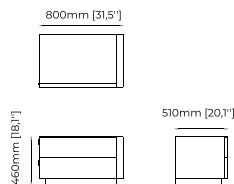

Malé bedside table, Page 198

Achilles bedside table, Page 199

Dakar bedside table, Page 199

HOUSE 8 — BEDROOM
Emily Bedside Table

ROSIE *Bedside Table*

Dimensions

86x52.5x55.5 cm
33.85x20.66x21.85 inch.

Materials and Finishes

Black ash veneer matte
Gilded polished stainless steel
Smooth black iron

KIRA *Bedside Table*

Dimensions

80x51x45 cm
31.49x20.07x18.11 inch.

Materials and Finishes

Smoked eucalyptus veneer matte
Gilded polished stainless steel

MUCALA *Bedside Table*

Dimensions

80x50x50 cm
31.49x19.68x19.68 inch.

Materials and Finishes

Nickel polished stainless steel
Moka lacquer matte

AMBER *Bedside Table*

Dimensions

65x53x55 cm
25.59x20.86x21.65 inch.