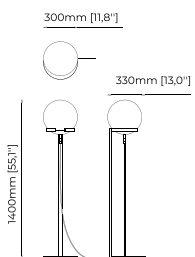

Nero marquina polished marble
Smooth black iron
Opaline glass globe

RANDOLPH *Floor Lamp*

Dimensions

143x35x120 cm
56.29x13.77x47.24 inch.

Materials and Finishes

Gilded polished stainless steel
Smooth black iron