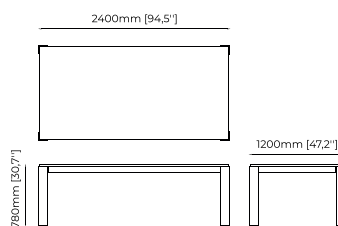

Materials and Finishes

Smoked eucalyptus veneer matte
Gilded polished stainless steel