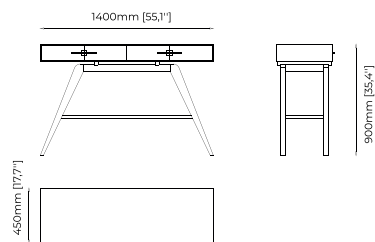

Materials and Finishes

Smoked eucalyptus veneer matte
Gilded polished stainless steel