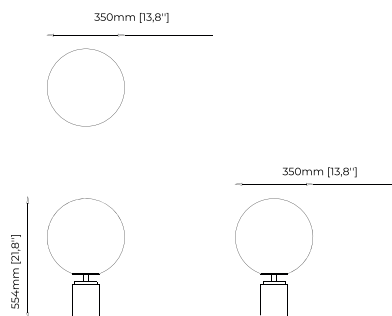

Materials and Finishes

Nero marquina polished marble
Gilded polished stainless steel
Opaline glass globe