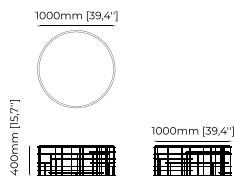

Materials and Finishes

Verde issorie polished marble
Gilded polished stainless steel