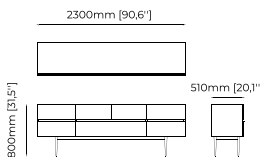

Materials and Finishes

Walnut veneer matte
Black lacquer matte
Nickel polished stainless steel

LEWIS Sideboard

Dimensions

240x53,5x85 cm
94,48x21.06x33.46 inch.

Materials and Finishes

Smoked oak veneer matte
Nero marquina polished marble
Gilded polished stainless steel