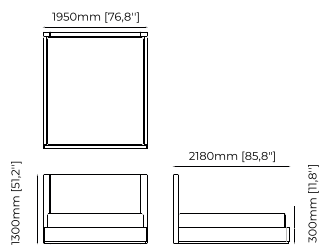

Materials and Finishes

Xangai white
Smoked oak veneer matte