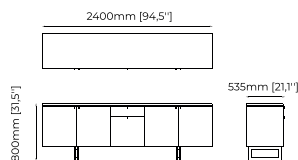

RICK Sideboard

Dimensions

240x50x80 cm
94.48x19.68x31.49 inch.

Materials and Finishes

Black ash veneer matte
Verde issorie polished marble
Copper polished stainless steel

BORIS Sideboard

Dimensions

240x53.5x80 cm
94.48x21.06x31.49 inch.

Materials and Finishes

Walnut veneer matte
Nickel polished stainless steel