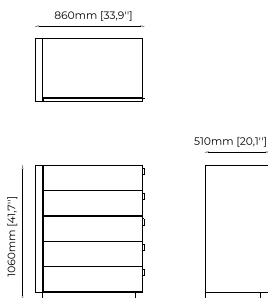

KIRA Tallboy

Dimensions

86x51x106 cm
33.9x20.1x41.7 inch.

Materials and Finishes

Aged oak veneer matte
Nickel polished stainless steel

CAIRO Tallboy

Dimensions

80x50.5x115 cm
31.5x19.9x45.3 inch.

Materials and Finishes

Smoked Eucalyptus Matte
Nickel polished stainless steel