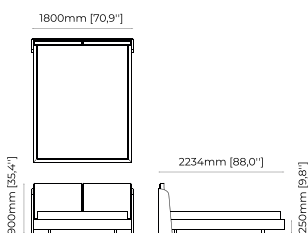

Cairo Bed, Page 135

Jody Bed, Page 135

HOUSE 1 — BEDROOM
Brooke Bed

BROOKE Bed

Dimensions

180x223,4x90 cm
70.86x87.95x35.43 inch.

170x218x90 cm
66.93x85.98x35.43 inch.

200x218x90 cm
78.74x85.98x35.43 inch.

Materials and Finishes

Berlin siena
Lohan chair
Smooth black iron
Black ash veneer matte

ANNY Bed

Dimensions

180x226x120 cm
70.86x88.97x47.24 inch.

200x226x120 cm
78.74x88.98x47.24 inch.

170x226x120 cm
66.93x88.98x47.24 inch.

Materials and Finishes

Smoked eucalyptus veneer matte
Gilded brushed stainless steel
Lohan chair

HARRY *Bed*

Dimensions

200x230x110 cm
78.74x90.55x43.30 inch.

180x230x110 cm
70.87x90.55x43.31 inch.

170x230x110 cm
66.93x90.55x43.31 inch.