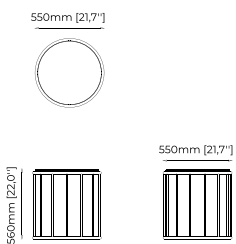

STILL Side Table

Dimensions

55x56 cm
21.65x22.04 inch.

Materials and Finishes

Nero marquina polished marble
Nickel polished stainless steel

BRENDA Side Table

Dimensions

48x55 cm
18.89x21.65 inch

Materials and Finishes

Smoked oak veneer matte
Gilded polished stainless steel