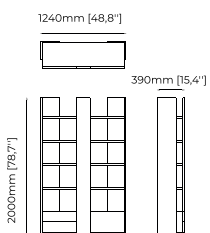

BIEL Bookshelf

Dimensions

124x39x200 cm
48.81x15.35x78.74 inch.

Materials and Finishes

Smoked eucalyptus veneer matte
Black lacquer matte

EMY Bookshelf

Dimensions

180x40x45 cm
70.86x15.74x17.71 inch.

Materials and Finishes

Beige grey lacquer matte
Smooth black iron