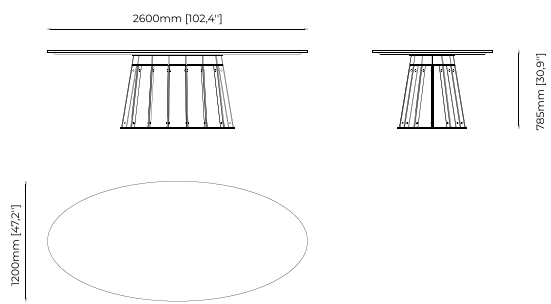

Materials and Finishes

Estremoz polished marble
Smoked oak veneer matte
Gilded polished stainless steel

ANN Dining Table

Dimensions

260x120x78 cm
102.36x47.24x30.70 inch.

Materials and Finishes

Black flower polished marble
Smooth black iron
Gilded polished stainless steel