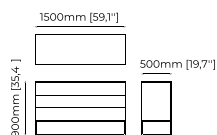

USO *Chest of drawers*

Dimensions

136x53x71,2 cm
53.54x20.86x28.03 inch.

Materials and Finishes

Walnut veneer matte

MALÉ *Chest of drawers*

Dimensions

150x50x90 cm
59.05x19.68x35.4 inch.

Materials and Finishes

Smoked eucalyptus veneer matte
Gilded polished stainless steel