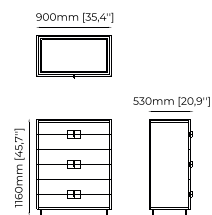

ROSIE *Tallboy*

Dimensions

86.2x52.5x105.5 cm
33.9x20.7x41.5 inch.

Materials and Finishes

Walnut Matte
Textured black iron
Gilded polished stainless steel

LADY *Tallboy*

Dimensions

90x53x116 cm
35.4x20.9x45.7 inch.

Materials and Finishes

Smoked Eucalyptus Matte
Textured black iron
Nero marquina polished marble