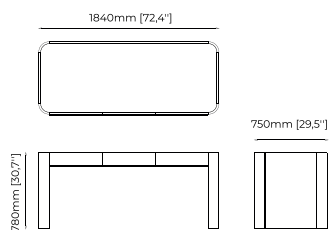

Materials and Finishes

Smoked eucalyptus veneer matte
Gilded polished stainless steel
Carrara polished marble