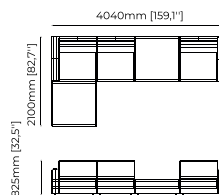

Materials and Finishes

Mael white & grey
Black matte lacquer