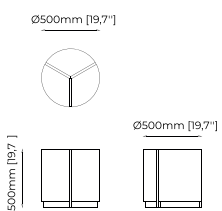

Smooth black iron
Gilded brushed stainless steel
Verde Issorie polished marble

GOLD Side Table

Dimensions

50x50 ccm
19.7x19.7 inch.

Materials and Finishes

Estremoz polished marble
Smoked oak veneer matte
Gilded brushed stainless steel

RIGA Side Table

Dimensions

50x50 cm
19.68x19.68 inch.

Materials and Finishes

Smoked eucalyptus veneer matte
Gilded polished stainless steel

POPPI Side Table

Dimensions

25x40x60 cm
9.84x15.74x23.62 inch.

Materials and Finishes

Nero marquina polished marble
Black lacquer matte
Smooth black iron

STILL Side Table

Dimensions

55x56 cm
21.65x22.04 inch.

Materials and Finishes

Nero marquina polished marble
Nickel polished stainless steel