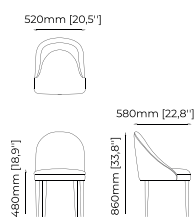

Denver Chair, Page 167

Faraji Chair, Page 167

Prestige Chair, Page 168

Lili Chair, Page 168

DALE Chair

Dimensions

58,5x49x78 cm
23.03x19.29x30.70 inch.

Materials and Finishes

56x59x85 cm
22.04x23.22x33.46 inch.

Materials and Finishes

Lohan chair
Berlin siena
Ash wood stained in black

LILI Home office chair

Dimensions

70x70x80 cm
27.55x27.55x31.49 inch.

Materials and Finishes

Seoul terra
Smooth black iron

AMOUR Chair

Dimensions

58x61x85 cm
22.83x24.01x33.46 inch.

Materials and Finishes

Mael beige
Vienna cream
Ash wood stained in smoked oak matte

ESTORIL Chair

Dimensions

52x58x86 cm
20.47x22.83x33.85 inch.

Materials and Finishes

Mael beige & taupe
Vienna cream
Smooth black iron

Haia II *Home office chair*

Dimensions

57x52x76 cm
22.44x20.47x29.92 inch.

Materials and Finishes

Mael beige
Berlin siena
Textured black iron
Gilded polished stainless steel