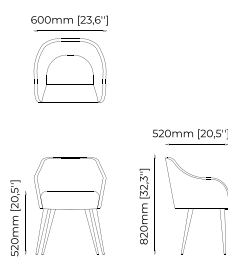

LOREN *Home office chair*

Dimensions

59x54x82 cm
23.22x19.68x32.28 inch.

Materials and Finishes

Berlin siena
Smooth black iron

DUBLIN *Chair*

Dimensions

46x51x85 cm
18.11x20.07x33.46 inch.

DENVER Chair

Dimensions

50x60x90 cm
19.68x23.62x35.43 inch.

Materials and Finishes

Vienna Cream
Ash wood stained in smoked eucalyptus matte

FARAJI Chair

Dimensions

51x52x86 cm
20.07x20.47x33.85 inch.

Materials and Finishes

Vienna Deep Blue
Ash wood stained in walnut veneer matte

PRESTIGE Chair

Dimensions

48.9x58.9x80 cm
19.2x23.2x31.5 inch.

Materials and Finishes

Dom Blanc
Ash wood stained in smoked eucalyptus matte

LILI Chair

Dimensions

60x52x82 cm
23.62x20.47x32.28 inch.

Materials and Finishes

Boaz Beige
Smoked eucalyptus matte

OTTOMANS & POUFFES

Benner pouf, Page 172

Bur pouf, Page 172