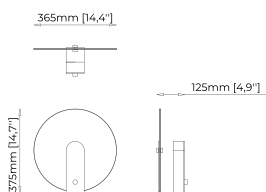

Materials and Finishes

Smooth black iron

JONES Table Lamp

Dimensions

25x48 cm
9.84x18.89 inch.

Materials and Finishes

Smooth black iron
Gilded polished stainless steel
Opaline glass globe

JUDE Table Lamp