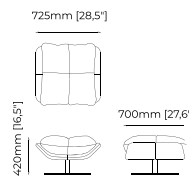

Dimensions

120x40 cm
47.24x15.74 inch.

80x40 cm
31.49x15.74 inch.

Materials and Finishes

Berlin forest
Lars marl

MIKE *Pouf*

Dimensions

60x60x40 cm
23.62x23.62x15.74 inch.

CHARLIE *Pouf*

Dimensions

100x70x42 cm
39.37x27.55x16.53 inch.

Materials and Finishes

Mael Beige
Smoked oak matte

STEWART *Pouf*

Dimensions

140x80x53 cm
55.11x31.49x20.86 inch.

110x80x53 cm
43.30x31.49x20.86 inch.

Materials and Finishes

Mael beige & taupe
Smooth black iron

SOPHIA *Pouf*

Dimensions

72.5x70x42 cm
28.54x27.55x16.53 inch.

Materials and Finishes

Lohan Ocre
Seoul Camel
Gilded polished stainless steel

CHESTER *Pouf*

Dimensions

72x72x44 cm
28.34x28.34x17.32 inch.

Materials and Finishes

Mael beige
Ash wood stained in walnut veneer matte

SOFAS

Fletcher Sofa, Page 182

Grey Sofa, Page 182