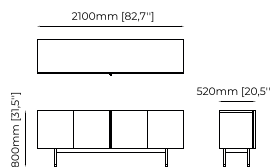

CUBA Sideboard

Dimensions

210x52x80 cm
82.7x20.5x31.5 inch.

Materials and Finishes

Aged oak veneer matte
Smooth black iron
Polished stainless steel

DUANE *Sideboard*

Dimensions

220x50x80 cm
86.61x19.68x31.49 inch.