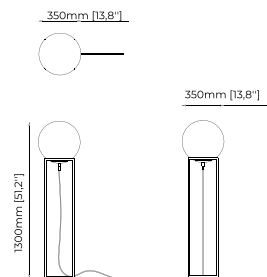

Dimensions

35x130 cm
13.77x51.18 inch.

Materials and Finishes

Textured black iron
Gilded polished stainless steel
Opaline glass globe

TABLE LAMPS

Sharon Table Lamp, Page 310

Clarke Table Lamp, Page 310

Wright Table Lamp, Page 311