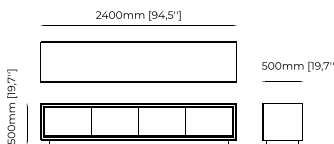

BROWN TV Cabinet

Dimensions

240x50x55 cm
94.48x19.68x21.65 inch.

Materials and Finishes

Smoked oak veneer matte
Gilded polished stainless steel
Verde issorie polished marble

CUBA TV Cabinet

Dimensions

210x52x50 cm
82.67x20.47x19.68 inch.