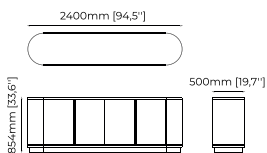

CUBA Sideboard

Dimensions

210x52x80 cm
82.7x20.5x31.5 inch.

Materials and Finishes

Aged oak veneer matte
Smooth black iron
Polished stainless steel

DUANE *Sideboard*

Dimensions

220x50x80 cm
86.61x19.68x31.49 inch.