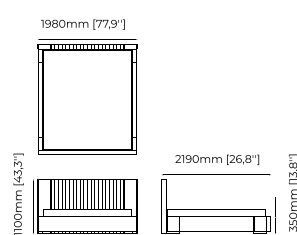

Materials and Finishes

Lars marl
Seoul camel
Aged oak veneer matte

MARLIN Bed

Dimensions

195x222x120 cm
76.77x87.40x47.24 inch.

165x220x120 cm
64.96x86.61x47.24 inch.

175x220x120 cm
68.90x86.61x47.24 inch.

Materials and Finishes

Lars Marl
Smoked eucalyptus veneer matte

LAUREN Bed

Dimensions

198x219x110 cm
77.95x86.22x43.30 inch.

168x219x110 cm
66.14x86.22x43.30 inch.

178x219x110 cm
70.07x86.22x43.30 inch.

Materials and Finishes

Byron gris cendre
Smoked eucalyptus veneer matte
Gilded polished stainless steel

MAIA Bed

Dimensions

190x214x110 cm
74.80x84.25x43.30 inch.

110x214x110 cm
43.30x84.25x43.30 inch.

160x214x110 cm
62.99x84.25x43.30 inch.

170x214x110 cm
66.92x84.25x43.30 inch.

Materials and Finishes

Smoked eucalyptus veneer matte
Gilded brushed stainless steel