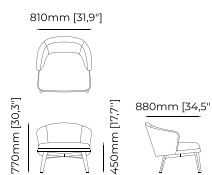

Joe Armchair, Page 142

Tadeas Armchair, Page 143

Ambrose Armchair, Page 143

Almafí Armchair, Page 144

HOUSE 1 — LIVING ROOM
Sophia Armchair

SOPHIA Armchair

Dimensions

Armchair:
79x84x87.5 cm
31.1x33.1x34.5 inch.

Ottoman:
72.5x70x42 cm
28.54x13.03x16.53 inch.

Materials and Finishes

Seoul sand
Lohan nacre
Nickel polished stainless steel

NELLY Armchair

Dimensions

81x88x77 cm
31.89x34.65x30.32 inch.

Materials and Finishes

Lohan chair
Berlin siena
Ash wood stained in smoked eucalyptus matte

HAROLD *Armchair*

Dimensions

110x85x70 cm
43.30x33.46x27.55 inch.

Materials and Finishes

Byron sable
Ash wood stained in oak matte

MARLOW *Armchair*

Dimensions

80x82,4x82 cm
19.68x32.44x32.28 inch.

Materials and Finishes

Bombay siena
Smooth black iron

COSY Armchair

Dimensions

88x83x87 cm
34.64x32.67x34.25 inch.

Materials and Finishes