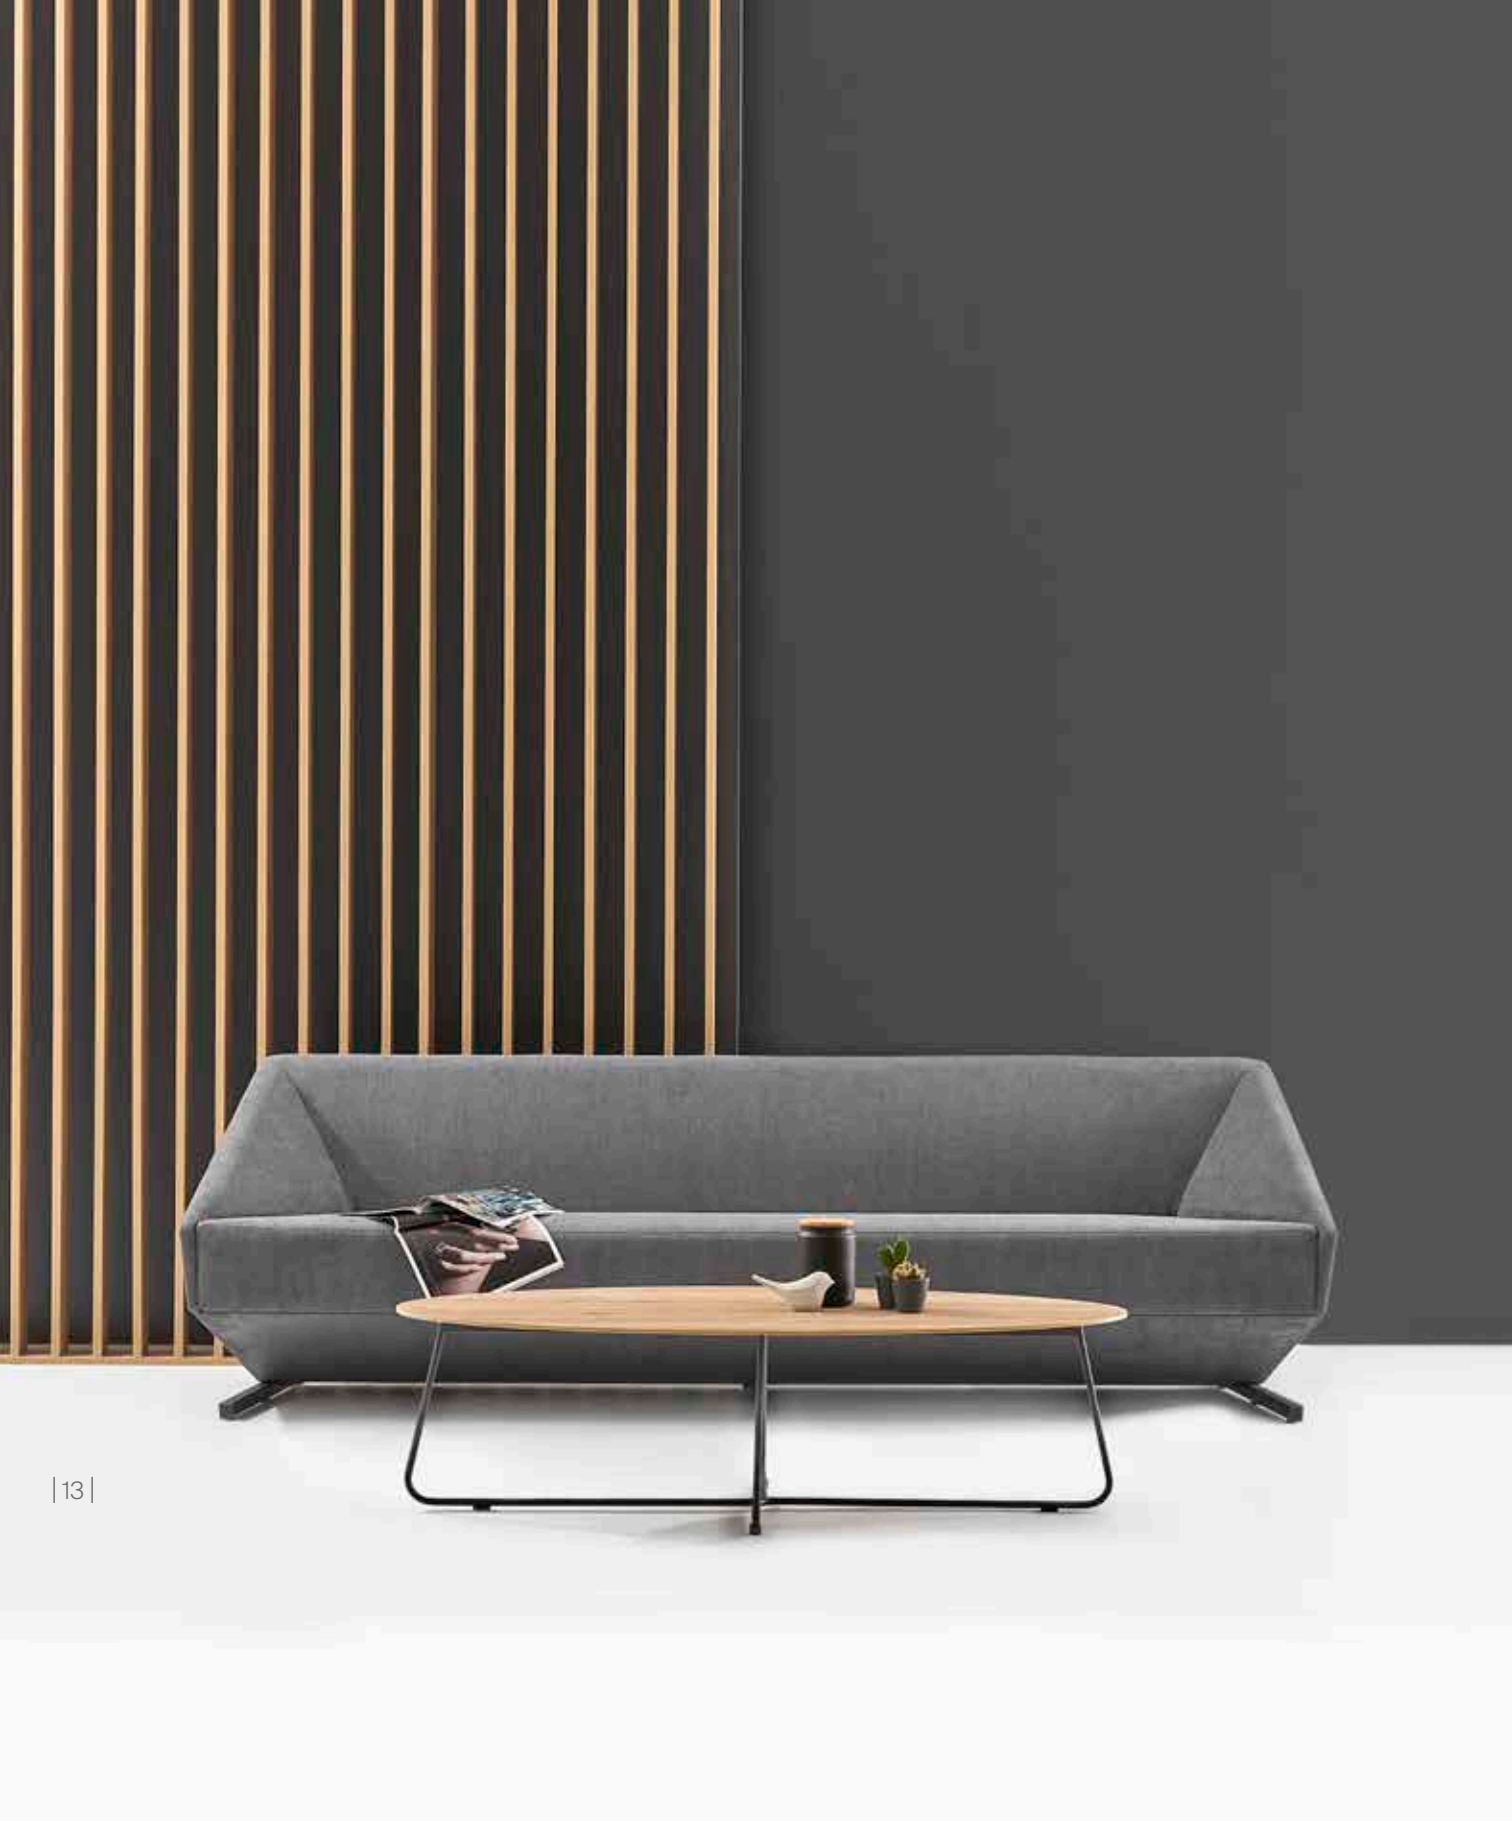

[13]

— Neo

Sofa / Alp Nuhoğlu

Neo's minimal geometric structure and strong lines will transform modern executive offices and waiting areas.