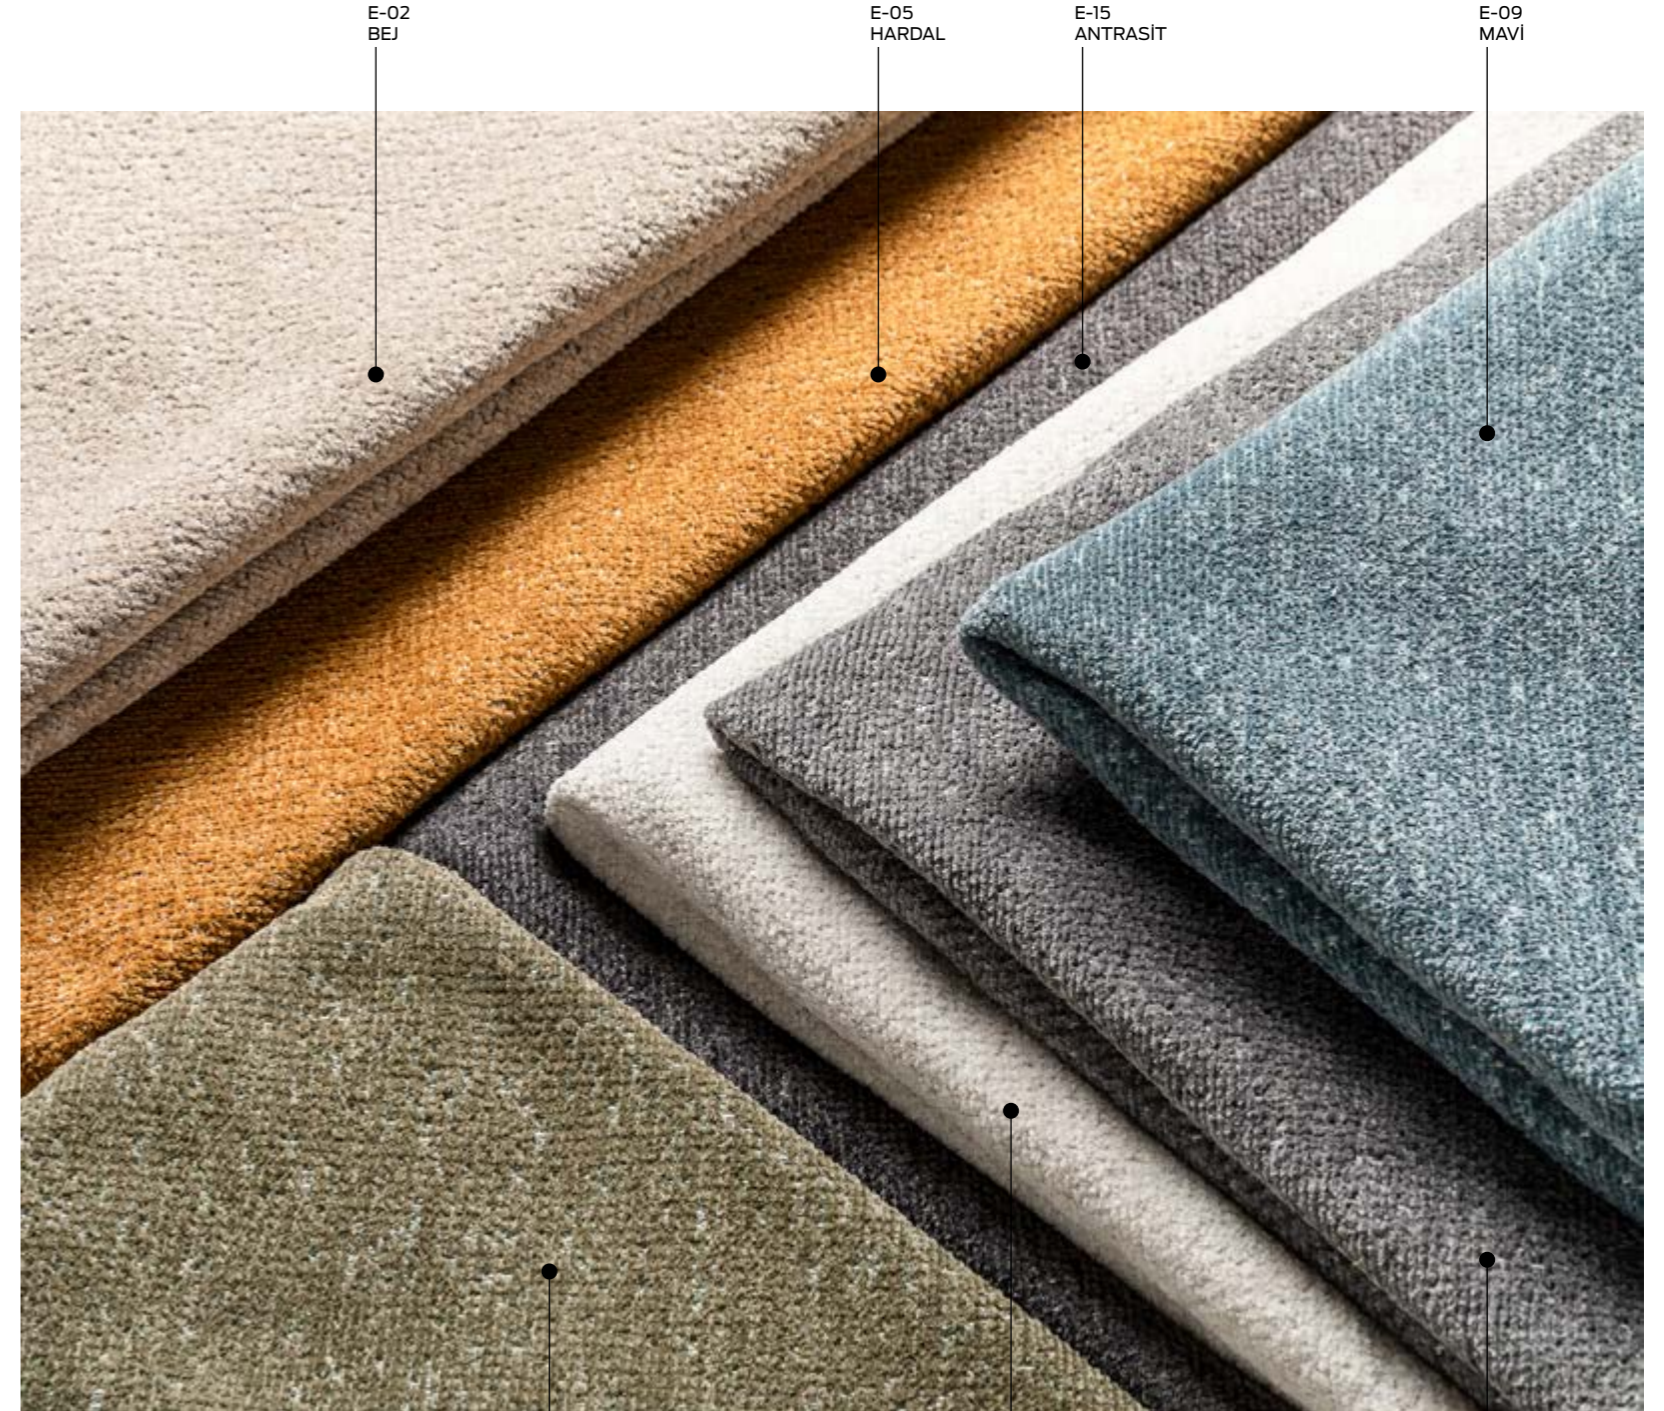

Stil Series

INFO / E SERIES FABRIC

COMPOSITION / İçerik
%48 PES %52 PP

WEIGHT / Gramaj (g/m²)
395±%5

MARTINDALE / Aşınma
40.000