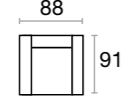

Leon Armchair
Leon Berjer