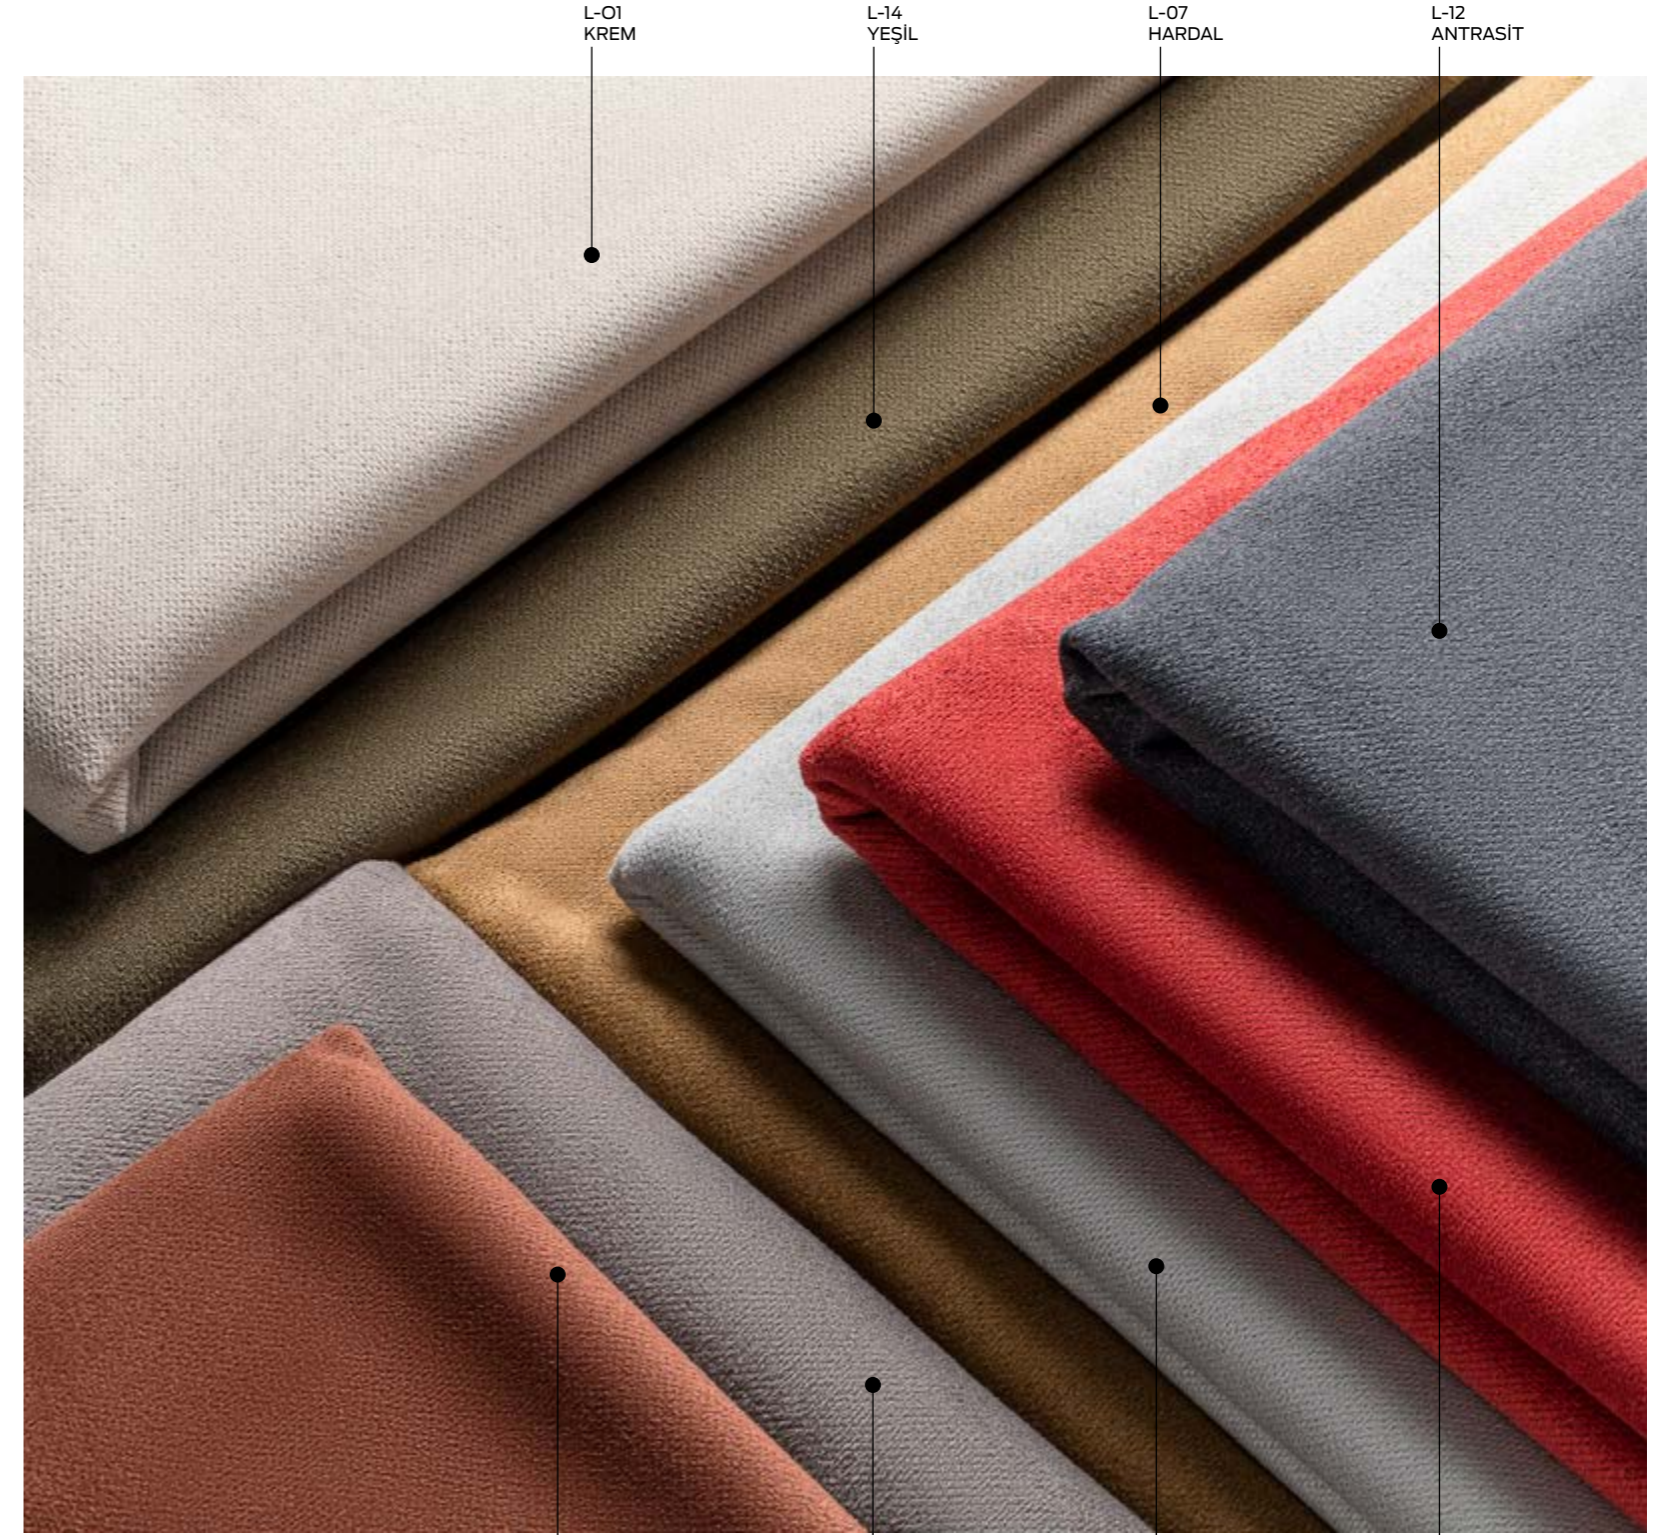

Stil Series

INFO / L SERIES FABRIC

COMPOSITION / İçerik
%100 PES
WEIGHT / Gramaj (g/m²)
370±%5
MARTINDALE / Aşınma
50.000