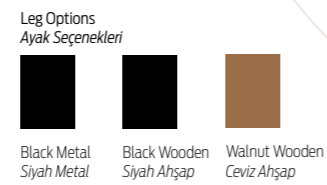

technique information