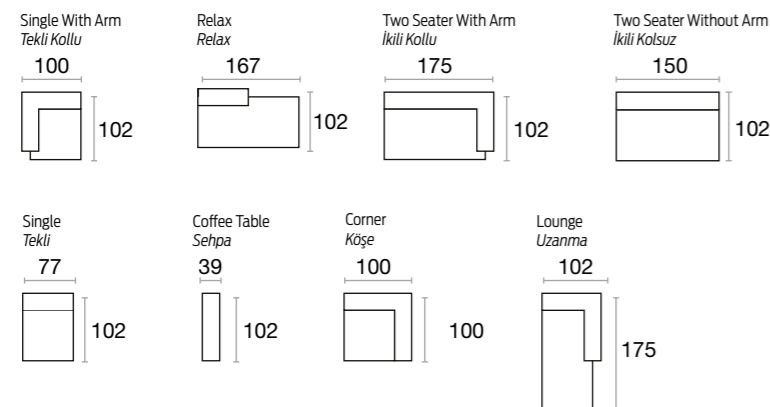

Armchair
Berjer
1 pc.—Nero III V-06 & E-20 A. Gri
1 pc.—T-01 Krem
Leg—Oak Wooden Leg

monza

technique information

Lounge Uzanma			Single Tekli			Single With Arm Tekli Kollu			Two Seater Without Arm İki Kolsuz		
w/g	d/d	h/y	w/g	d/d	h/y	w/g	d/d	h/y	w/g	d/d	h/y
102	175	75	77	102	75	100	102	75	150	102	75

Relax			Corner Köşe			Two Seater With Arm İki Kollu			Coffee Table Sehpa		
w/g	d/d	h/y	w/g	d/d	h/y	w/g	d/d	h/y	w/g	d/d	h/y
102	167	75	100	100	75	174	102	75	39	102	75

Armchair Berjer			Armchair Berjer		
w/g	d/d	h/y	w/g	d/d	h/y
90	70	81	90	70	81