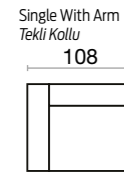

technique information

Leg Options
Ayak Seçenekleri

Options

REFLECTS YOUR STYLE