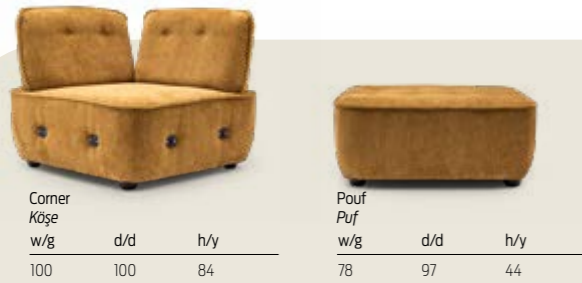

CHARAC- TERISTIC

technique information

Leg Options Ayak Seçenekleri

Options

Flora

Corner Sets

SPECTACULAR

Flora corner set offers many different options where you can combine your room to make your dreams become true.