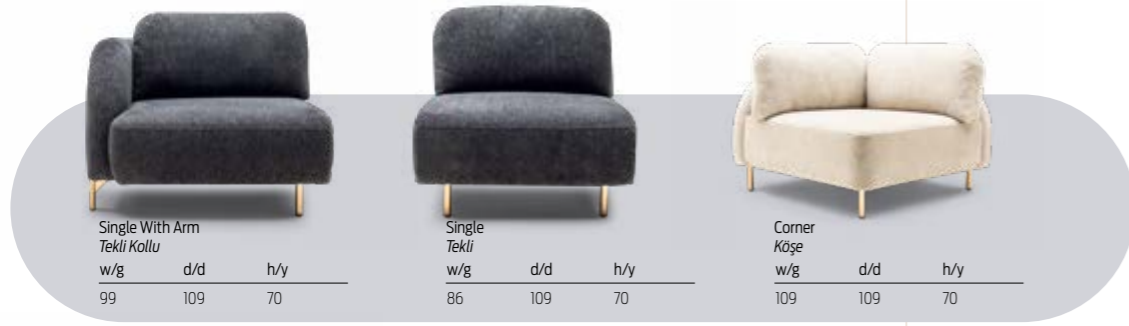

Main Colour—E-16 Antrasit
Leg—Bronze Metal

Coffee Table
Sehpa

Main Colour—E-02 Bej
Leg—Bronze Metal

Pillow
Kirlet

2 pcs. Small—E-02 Bej
1 pc.—E-16 Antrasit

COOL

technique information

Options