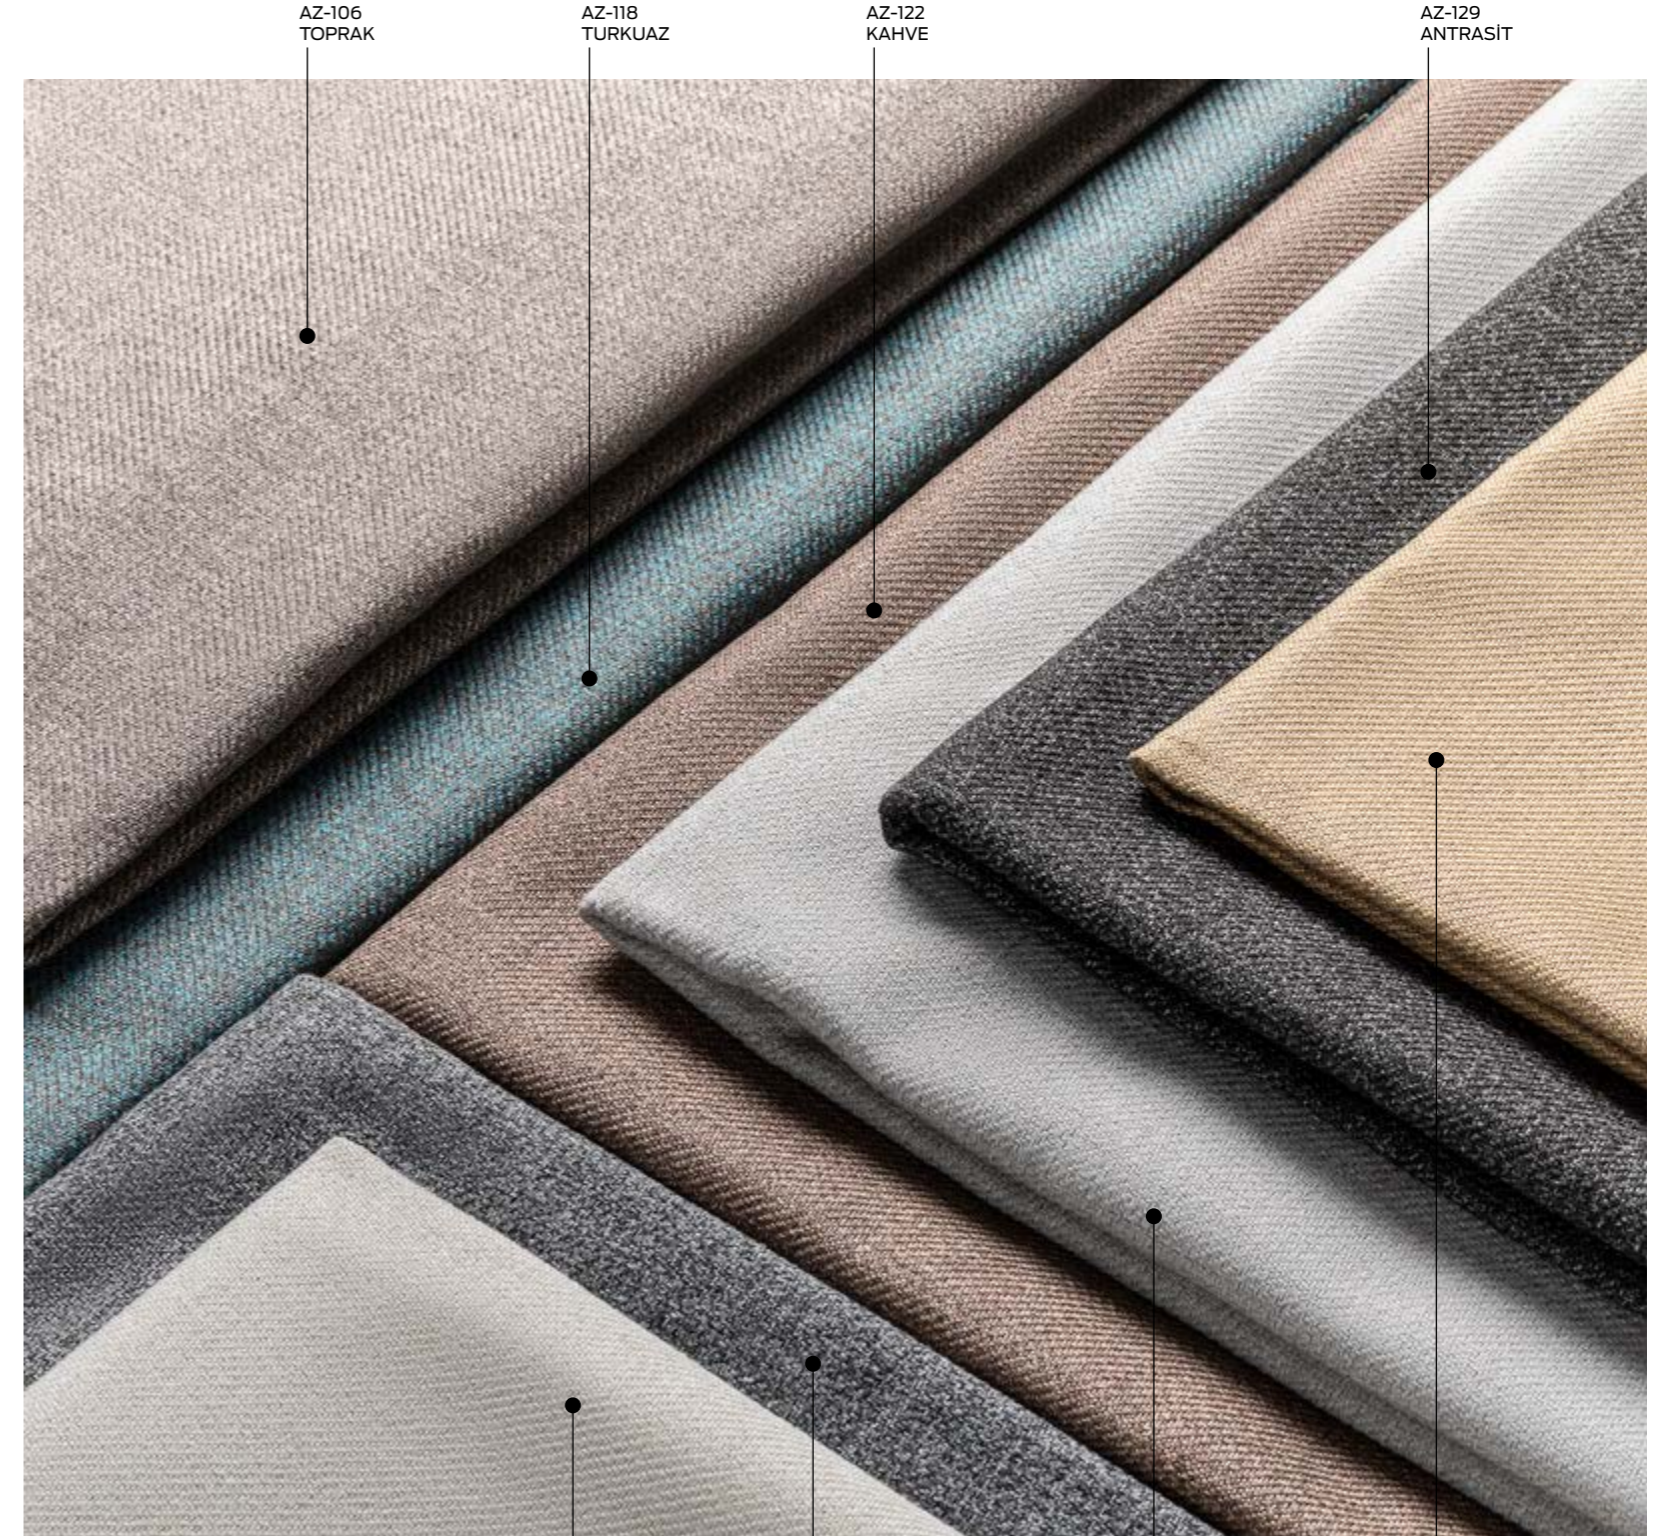

Stil Series

AZ-106
TOPRAK

AZ-118
TURKUAZ

AZ-122
KAHVE

AZ-129
ANTRASİT

INFO / AZ SERIES FABRIC
COMPOSITION / İçerik
%100 PP
WEIGHT / Gramaj (g/m²)
240±%5
MARTINDALE / Aşınma
25.000

AZ-101
KREM

AZ-126
GRI

AZ-104
K. BEYAZ

AZ-109
SARI