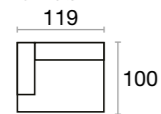

w/g	d/d	h/y
88	76	92

Single With Arm
Tekli Kollu