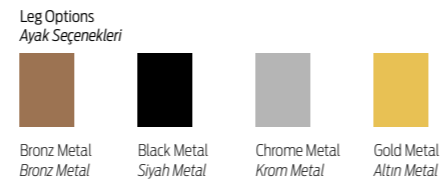

SPECTACULAR

Single With Arm
Tekli Kollu

Main Colour—E-16 Antrasit
Leg—Bronze Metal

Single
Tekli

Main Colour—E-16 Antrasit
Leg—Bronze Metal

Corner
Köşe

Main Colour—E-02 Bej
Leg—Bronze Metal

Lounge
Uzanma

Main Colour—E-16 Antrasit
Leg—Bronze Metal

Coffee Table
Sehpa

Main Colour—E-02 Bej
Leg—Bronze Metal

Pillow
Kirlet

2 pcs. Small—E-02 Bej
1 pc.—E-16 Antrasit

COOL

technique information

Options