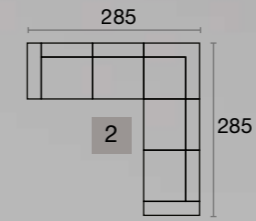

technique information

Armchair
Berjer
w/g d/d h/y
69 80 81

Pouf
Puf
w/g d/d h/y
71 85 43

Coffee Table
Sehpa
w/g d/d h/y
26 104 51

Single With Arm
Tekli Kollu
w/g d/d h/y
108 95 76

Single
Tekli
w/g d/d h/y
82 95 76

Corner
Köşe
w/g d/d h/y
95 95 76

Leg Options
Ayak Seçenekleri

Walnut Wooden
Ceviz Ahşap

Black Wooden Walnut
Siyah Ahşap

Options

REFLECTS YOUR STYLE

Azero

Corner Sets