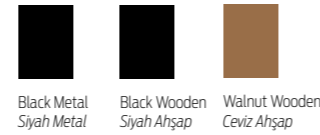

Leg Options Ayak Seçenekleri