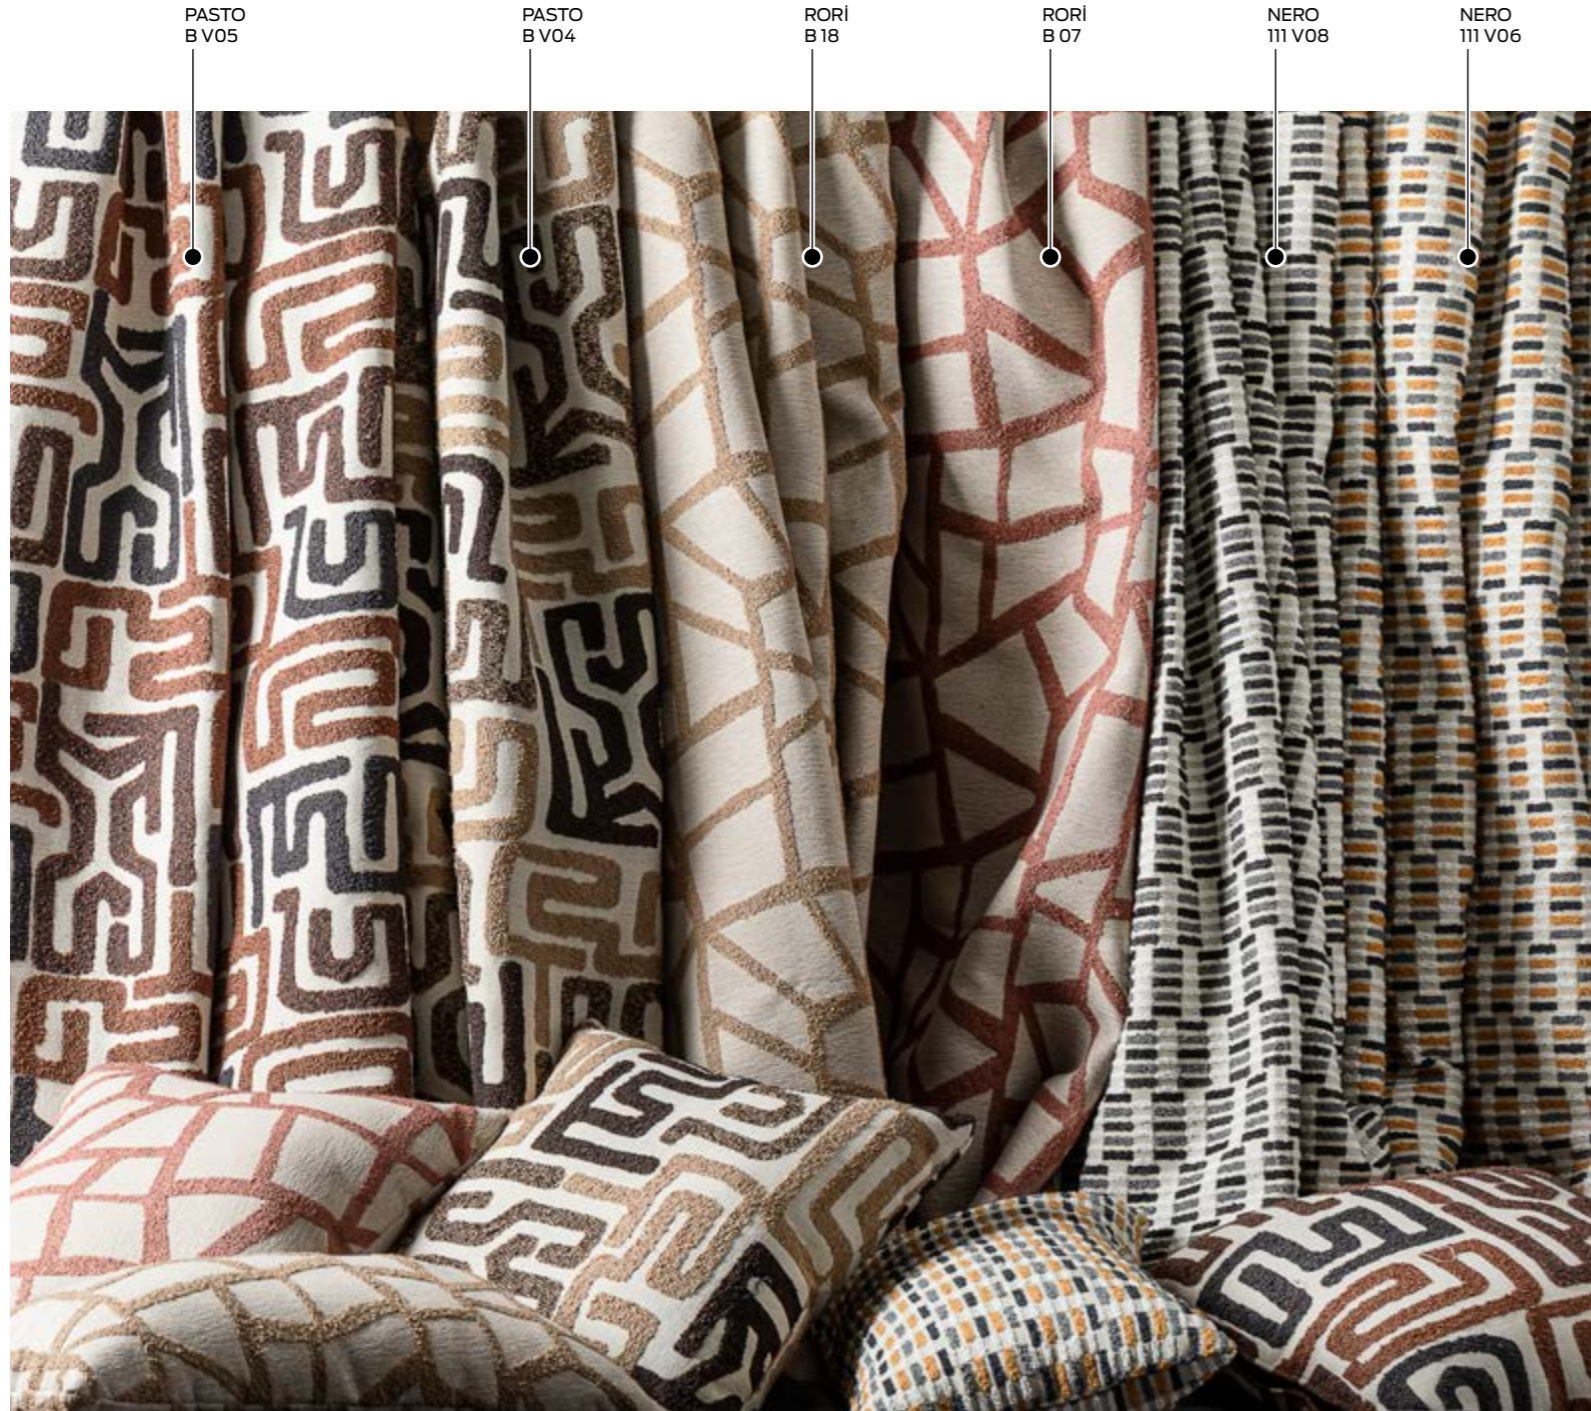

Stil Series

INFO / E SERIES FABRIC

COMPOSITION / İçerik
%48 PES %52 PP

WEIGHT / Gramaj (g/m²)
395±%5

MARTINDALE / Aşınma
40.000