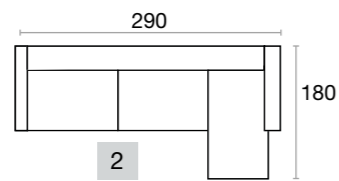

technique information

Corner Köşe	d/d	h/y
w/g 243	180	85

Armchair Berjer	d/d	h/y
w/g 76	88	92

Options

Leg Options
Ayak Seçenekleri

Black Metal
Siyah Metal

Chrome Metal
Krom Metal

Gold Metal
Altın Metal

FAIRY- TALE