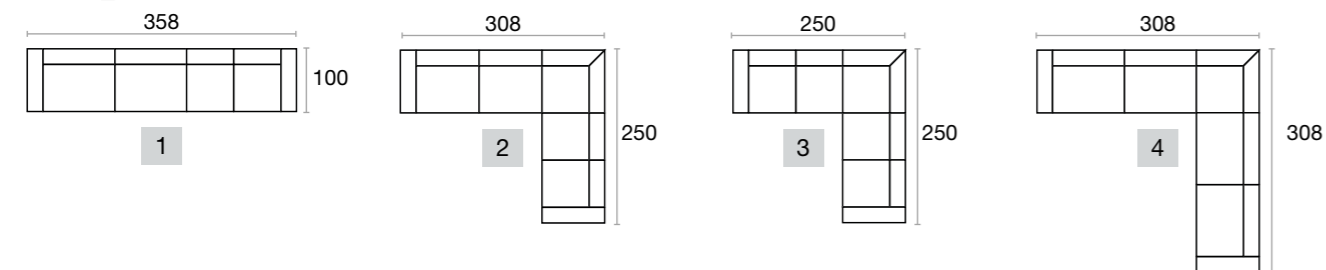

technique information

Options

CLASSIC REFLECTS ART