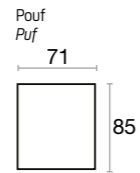

technique information

Leg Options
Ayak Seçenekleri

Options

REFLECTS YOUR STYLE