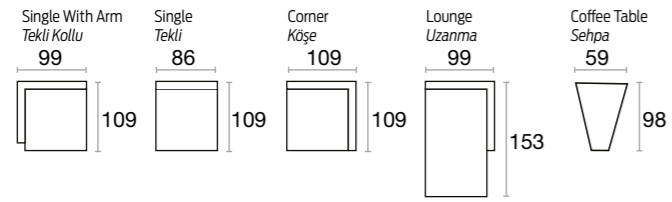

Main Colour—E-16 Antrasit
Leg—Bronze Metal

Coffee Table
Sehpa

Main Colour—E-02 Bej
Leg—Bronze Metal

Pillow
Kirlet

2 pcs. Small—E-02 Bej
1 pc.—E-16 Antrasit

COOL

technique information

Options