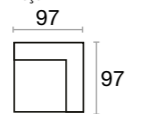

Corner
Köşe

Coffee Table
Sehpa