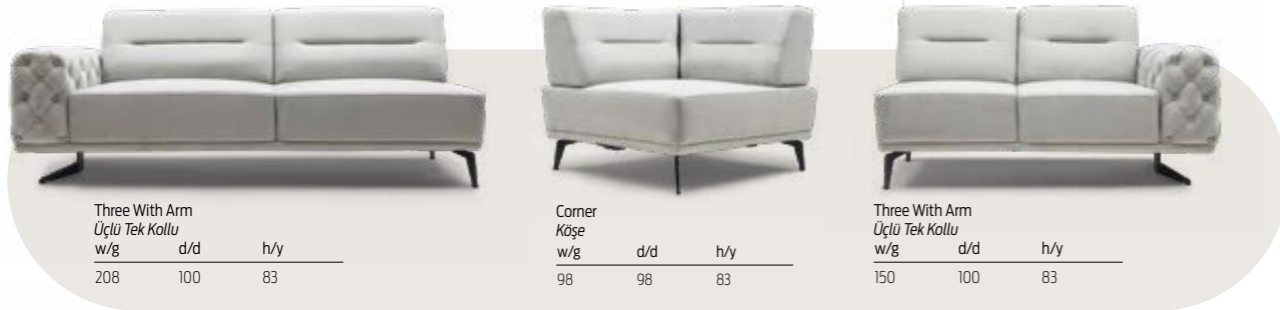

technique information