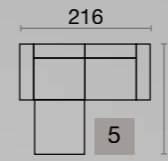

technique information

Armchair
Berjer
w/g d/d h/y
69 80 81

Pouf
Puf
w/g d/d h/y
71 85 43

Coffee Table
Sehpa
w/g d/d h/y
26 104 51

Single With Arm
Tekli Kollu
w/g d/d h/y
108 95 76

Single
Tekli
w/g d/d h/y
82 95 76

Corner
Köşe
w/g d/d h/y
95 95 76

Leg Options
Ayak Seçenekleri

Walnut Wooden
Ceviz Ahşap

Black Wooden Walnut
Siyah Ahşap

Options

REFLECTS YOUR STYLE

Azero

Corner Sets