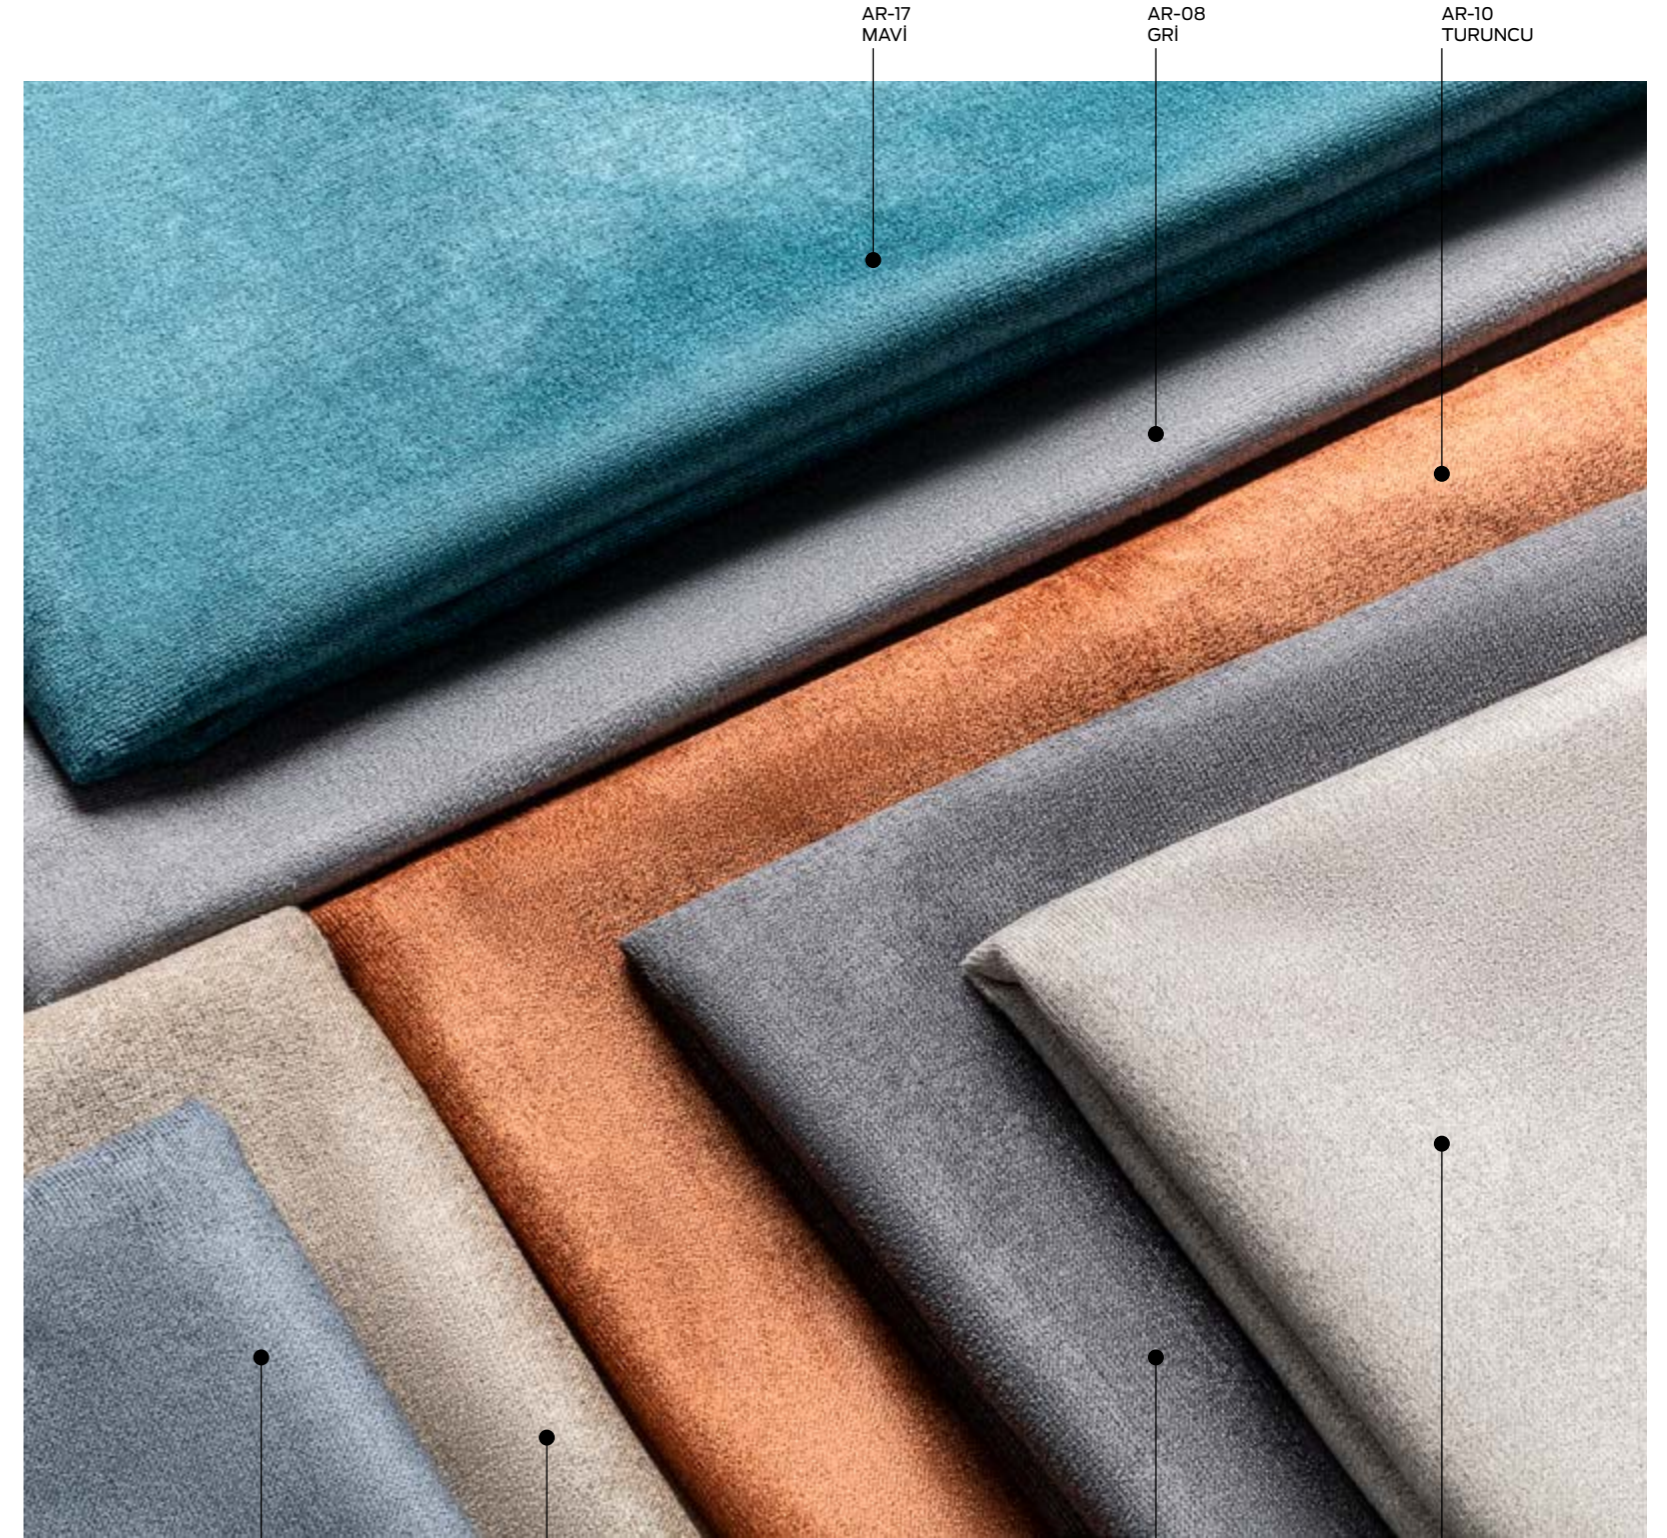

Trend Series

AR-17
MAVI

AR-08
GRI

AR-10
TURUNCU

AR-14
MAVI

AR-20
S. KAHVE

AR-15
ANTRASIT

AR-03
KREM

INFO / AR SERIES FABRIC

COMPOSITION / İçerik
%100 PES

WEIGHT / Gramaj (g/m²)
240±%5

MARTINDALE / Aşınma
30.000