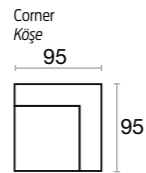

technique information

Leg Options
Ayak Seçenekleri

Options

REFLECTS YOUR STYLE