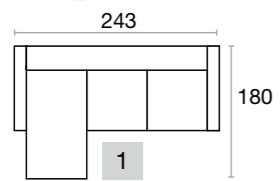

technique information

Corner Köşe	d/d	h/y
w/g 243	180	85

Armchair Berjer	d/d	h/y
w/g 76	88	92

Options

Leg Options
Ayak Seçenekleri

Black Metal
Siyah Metal

Chrome Metal
Krom Metal

Gold Metal
Altın Metal

FAIRY- TALE