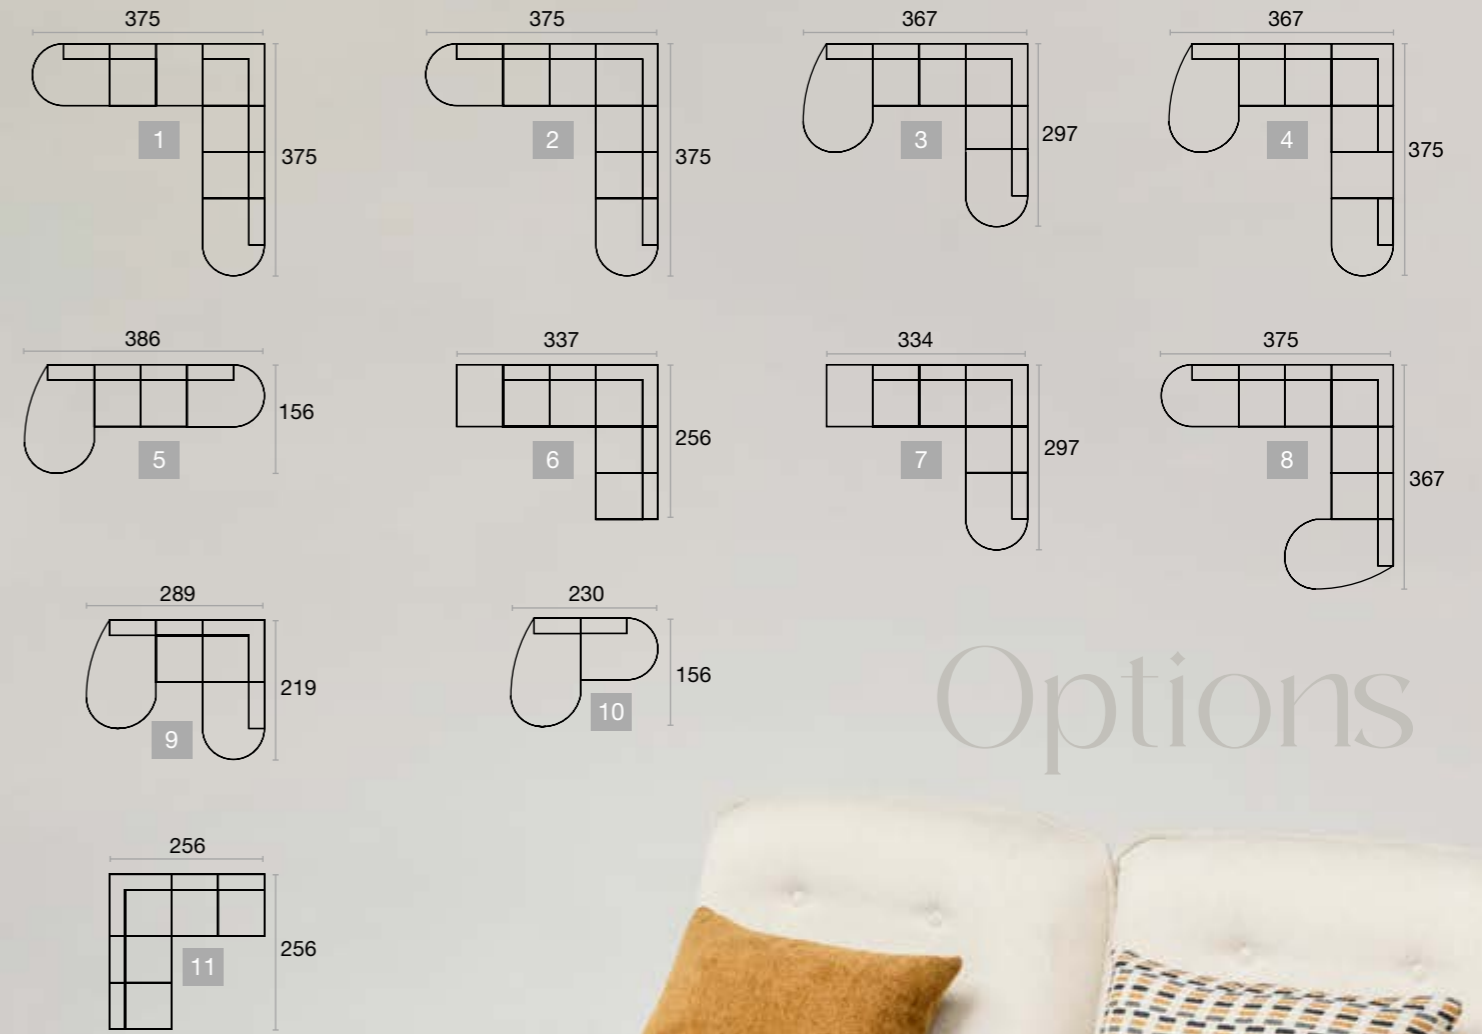

CHARAC- TERISTIC

technique information

Leg Options Ayak Seçenekleri

Options

Flora

Corner Sets

SPECTACULAR

Flora corner set offers many different options where you can combine your room to make your dreams become true.