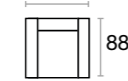

Toledo Armchair
Toledo Berjer