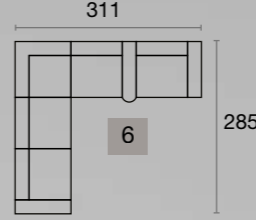

technique information

Armchair
Berjer
w/g d/d h/y
69 80 81

Pouf
Puf
w/g d/d h/y
71 85 43

Coffee Table
Sehpa
w/g d/d h/y
26 104 51

Single With Arm
Tekli Kollu
w/g d/d h/y
108 95 76

Single
Tekli
w/g d/d h/y
82 95 76

Corner
Köşe
w/g d/d h/y
95 95 76

Leg Options
Ayak Seçenekleri

Walnut Wooden
Ceviz Ahşap

Black Wooden Walnut
Siyah Ahşap

Options

REFLECTS YOUR STYLE

Azero

Corner Sets