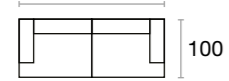

Three Seater
Uçlu Kanepeler