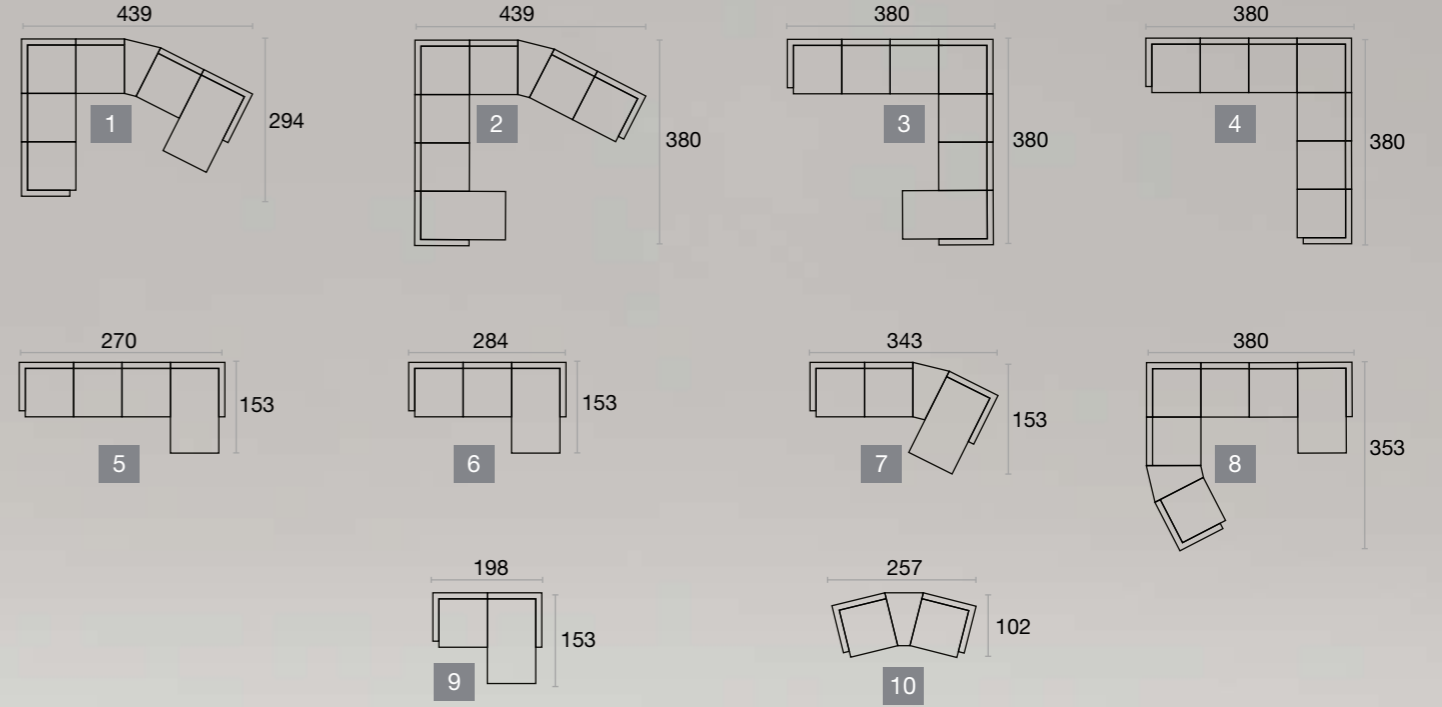

Main Colour—E-16 Antrasit
Leg—Bronze Metal

Coffee Table
Sehpa

Main Colour—E-02 Bej
Leg—Bronze Metal

Pillow
Kirlet

2 pcs. Small—E-02 Bej
1 pc.—E-16 Antrasit

COOL

technique information

Options