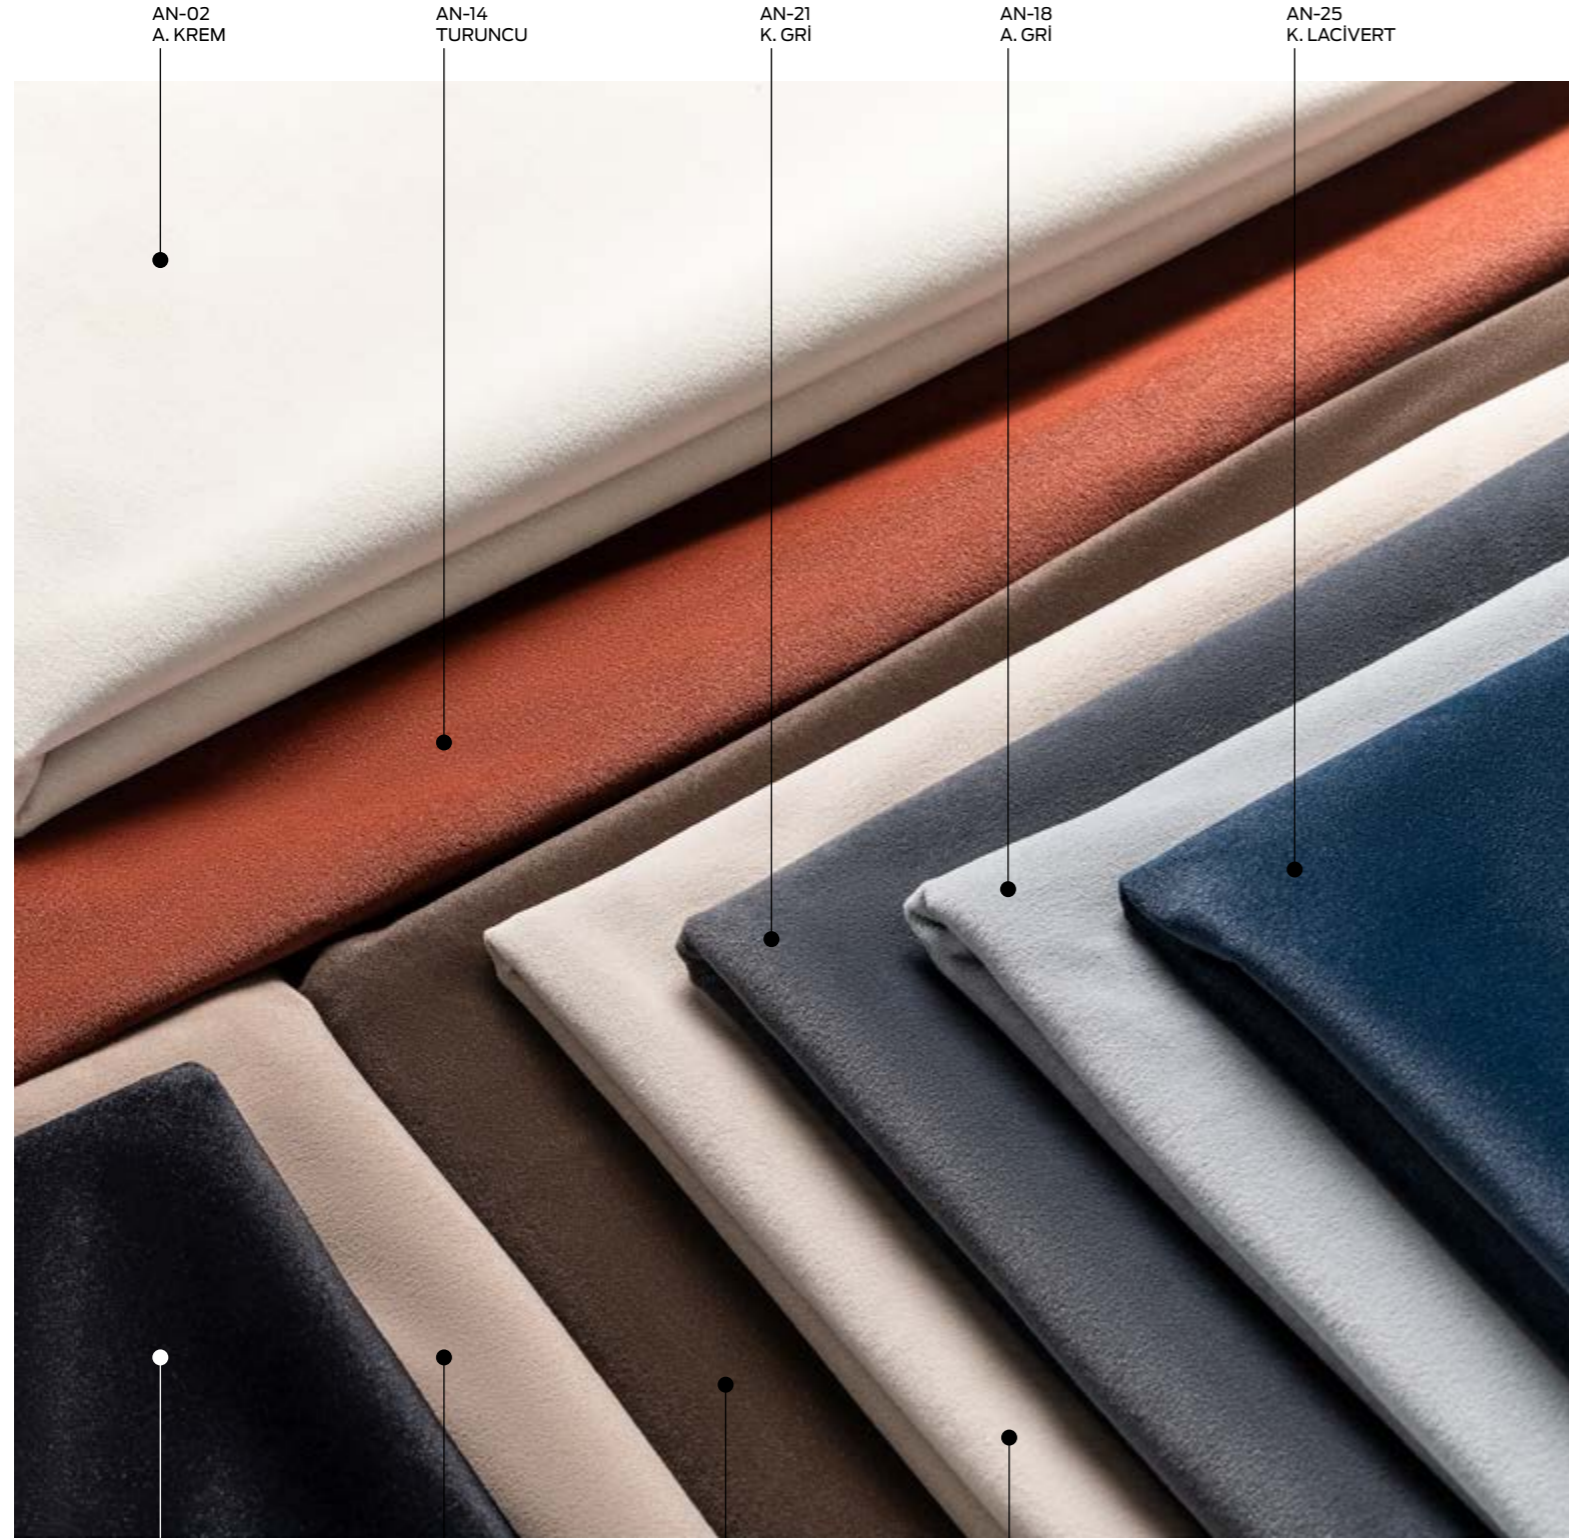

AN-02
A. KREM

AN-14
TURUNCU

AN-21
K. GRI

AN-18
A. GRI

AN-25
K. LACIVERT

AN-23
SIYAH

AN-06
S. KAHVE

AN-07
K. KAHVE

AN-03
KREM

INFO / AN SERIES FABRIC

COMPOSITION / İçerik
%100 PES

WEIGHT / Gramaj (g/m²)
340±%5

MARTINDALE / Aşınma
25.000