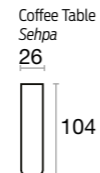

technique information

Leg Options
Ayak Seçenekleri

Options

REFLECTS YOUR STYLE