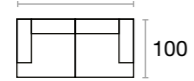

Two Seater Sofa
İkili Kanepeler