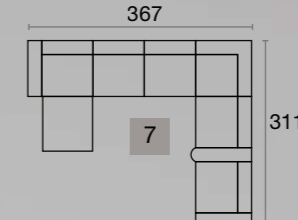

technique information

Armchair
Berjer
w/g d/d h/y
69 80 81

Pouf
Puf
w/g d/d h/y
71 85 43

Coffee Table
Sehpa
w/g d/d h/y
26 104 51

Single With Arm
Tekli Kollu
w/g d/d h/y
108 95 76

Single
Tekli
w/g d/d h/y
82 95 76

Corner
Köşe
w/g d/d h/y
95 95 76

Leg Options
Ayak Seçenekleri

Walnut Wooden
Ceviz Ahşap

Black Wooden Walnut
Siyah Ahşap

Options

REFLECTS YOUR STYLE

Azero

Corner Sets