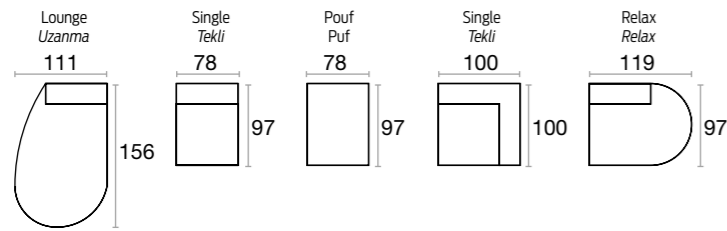

Three Seater
Üçlü Oturma
w/g d/d h/y
205 100 83

Corner
Köşe
w/g d/d h/y
98 98 83

Two Seater
İkili Oturma
w/g d/d h/y
147 100 83

Armchair
Berjer
w/g d/d h/y
76 88 92

Leg Options
Ayak Seçenekleri

Black Metal
Siyah Metal

CHARAC- TERISTIC

technique information

Leg Options Ayak Seçenekleri

Options

Flora

Corner Sets

SPECTACULAR

Flora corner set offers many different options where you can combine your room to make your dreams become true.