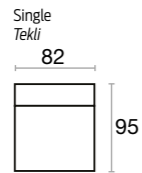

technique information

Armchair
Berjer
w/g d/d h/y
69 80 81

Pouf
Puf
w/g d/d h/y
71 85 43

Coffee Table
Sehpa
w/g d/d h/y
26 104 51

Single With Arm
Tekli Kollu
w/g d/d h/y
108 95 76

Single
Tekli
w/g d/d h/y
82 95 76

Corner
Köşe
w/g d/d h/y
95 95 76

Leg Options
Ayak Seçenekleri

Walnut Wooden
Ceviz Ahşap

Black Wooden Walnut
Siyah Ahşap

Options

REFLECTS YOUR STYLE

Azero

Corner Sets