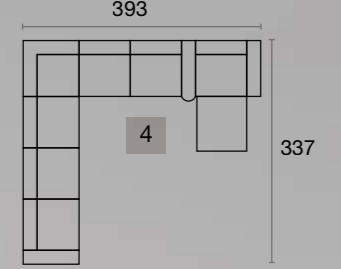

technique information

Armchair
Berjer
w/g d/d h/y
69 80 81

Pouf
Puf
w/g d/d h/y
71 85 43

Coffee Table
Sehpa
w/g d/d h/y
26 104 51

Single With Arm
Tekli Kollu
w/g d/d h/y
108 95 76

Single
Tekli
w/g d/d h/y
82 95 76

Corner
Köşe
w/g d/d h/y
95 95 76

Leg Options
Ayak Seçenekleri

Walnut Wooden
Ceviz Ahşap

Black Wooden Walnut
Siyah Ahşap

Options

REFLECTS YOUR STYLE

Azero

Corner Sets