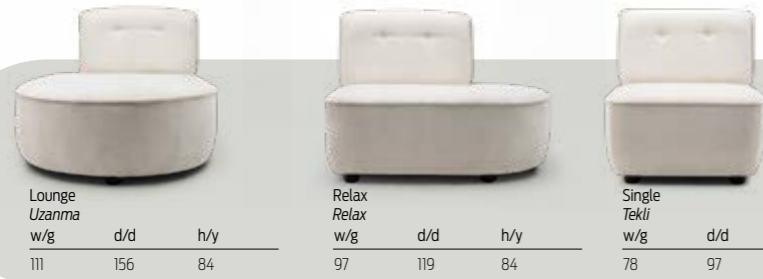

CHARAC- TERISTIC

technique information

Leg Options Ayak Seçenekleri

Options

Flora

Corner Sets

SPECTACULAR

Flora corner set offers many different options where you can combine your room to make your dreams become true.