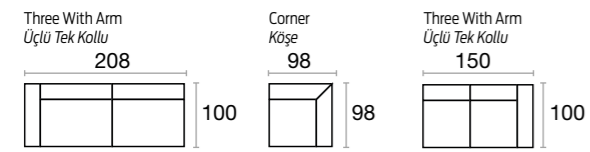

technique information