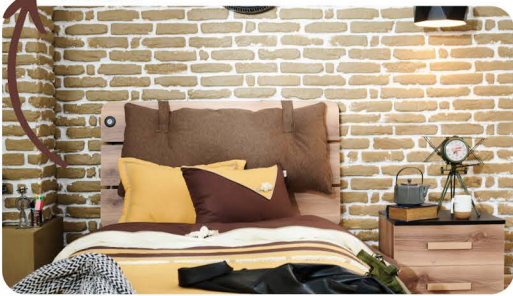

Kitaplık - Bookcase
G/W: 40 cm
Y/H: 166 cm
D/D: 50 cm

LID
STOPPING
SYSTEM

Şifonyer - Chiffonier
G/W: 45 cm Y/H: 77 cm D/D: 90 cm

BARBAROS

Led Light

**USB Port Charging
Feature**

ROMA

4 Kapaklı Gardrop - 4 Doors Wardrobe
G/W: 56 cm Y/H: 206 cm D/D: 160 cm