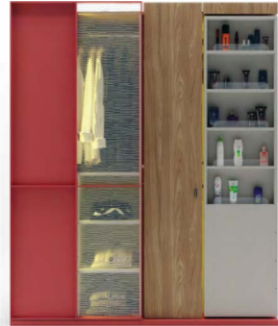

RETRO

USB Port Charging Feature

LOTUS

Use it as you want

LOTUS

USB Port Charging Feature

TOLEDO

4 Kapaklı Gardrop - 4 Doors Wardrobe
G/W: 54 cm Y/H: 194 cm D/D: 140 cm