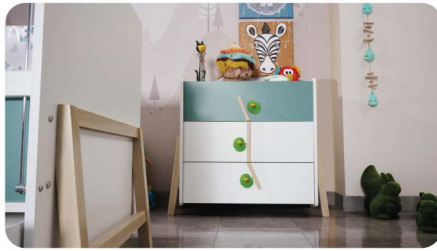

SPRING

You can reach the website by reading the qr code