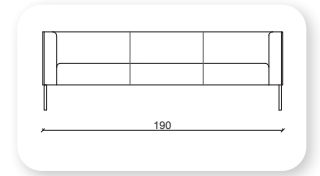

Not: Verilen ölçülerde maksimum +5 cm, minimum -5 cm sapma payı bulunmaktadır.
Notes: There may be deviations of +5cm, -5cm in the dimensions.