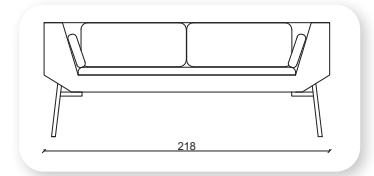

rast

Not: Verilen ölçülerde maksimum +5 cm, minimum -5 cm sapma payı bulunmaktadır.
Notes: There may be deviations of +5cm, -5cm in the dimensions.