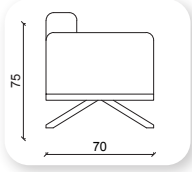

Cool

Not: Verilen ölçülerde maksimum +5 cm, minimum -5 cm sapma payı bulunmaktadır.
Notes: There may be deviations of +5cm, -5cm in the dimensions.