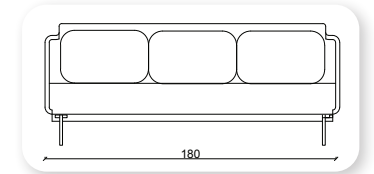

mahur

Not: Verilen ölçülerde maksimum +5 cm, minimum -5 cm sapma payı bulunmaktadır.
Notes: There may be deviations of +5cm, -5cm in the dimensions.