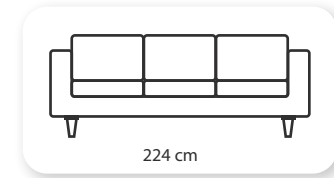

pi

Not: Verilen ölçülerde maksimum +5 cm, minimum -5 cm sapma payı bulunmaktadır.
Notes: There may be deviations of +5cm, -5cm in the dimensions.