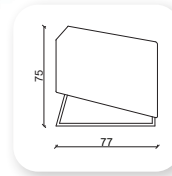

marjinal

Not: Verilen ölçülerde maksimum +5 cm, minimum -5 cm sapma payı bulunmaktadır.
Notes: There may be deviations of +5cm, -5cm in the dimensions.