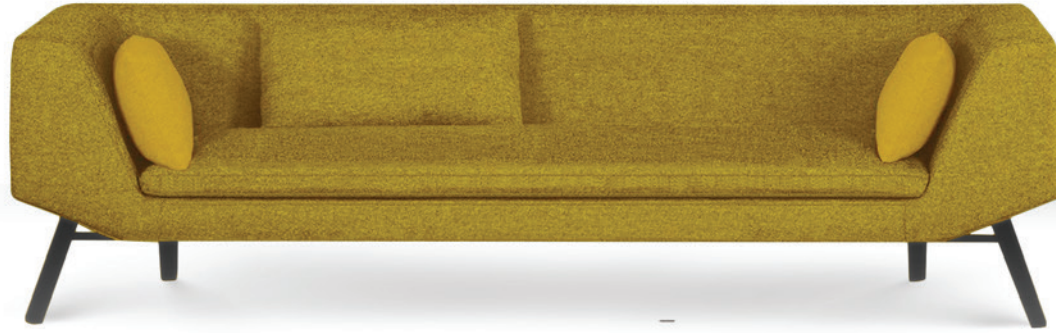

rast

Not: Verilen ölçülerde maksimum +5 cm, minimum -5 cm sapma payı bulunmaktadır.
Notes: There may be deviations of +5cm, -5cm in the dimensions.