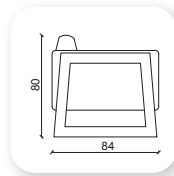

Not: Verilen ölçülerde maksimum +5 cm, minimum -5 cm sapma payı bulunmaktadır.
Notes: There may be deviations of +5cm, -5cm in the dimensions.

namor metal

Namor is a collection of sofas and a bench that combines generous, geometric volumes with slender, cast metal legs. With its compact size and comfortable cushions, Namor fits effortlessly in the home or common area.