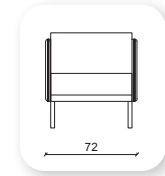

Not: Verilen ölçülerde maksimum +5 cm, minimum -5 cm sapma payı bulunmaktadır.
Notes: There may be deviations of +5cm, -5cm in the dimensions.

mahur

Not: Verilen ölçülerde maksimum +5 cm, minimum -5 cm sapma payı bulunmaktadır.
Notes: There may be deviations of +5cm, -5cm in the dimensions.

marjinal

Not: Verilen ölçülerde maksimum +5 cm, minimum -5 cm sapma payı bulunmaktadır.
Notes: There may be deviations of +5cm, -5cm in the dimensions.

yalin

This sofa collection is a proposal that goes beyond formality and clearly focuses on functionality. Yalin is more than an aesthetic concept, it offers functional complements, such as fixed or mobile auxiliary tables integrated into its frame. The initial concept, an essential sofa with a corporate character, has been enriched by a continuum of wood on the sides.

Not: Verilen ölçülerde maksimum +5 cm, minimum -5 cm sapma payı bulunmaktadır.
Notes: There may be deviations of +5cm, -5cm in the dimensions.

zipper

The design of the Zipper Sofa is different with its built-in zipper applied in the form of pockets on the front area of the armrests and on the sides of the armrests. It is ideal for both modern and classical interiors. It creates a unique decor suitable for any environment. This unique and sharp silhouette blends easily into an eclectic decor.