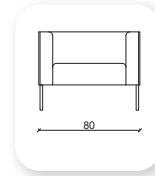

Not: Verilen ölçülerde maksimum +5 cm, minimum -5 cm sapma payı bulunmaktadır.
Notes: There may be deviations of +5cm, -5cm in the dimensions.

mahur

Not: Verilen ölçülerde maksimum +5 cm, minimum -5 cm sapma payı bulunmaktadır.
Notes: There may be deviations of +5cm, -5cm in the dimensions.

marjinal

Not: Verilen ölçülerde maksimum +5 cm, minimum -5 cm sapma payı bulunmaktadır.
Notes: There may be deviations of +5cm, -5cm in the dimensions.

yalin

This sofa collection is a proposal that goes beyond formality and clearly focuses on functionality. Yalin is more than an aesthetic concept, it offers functional complements, such as fixed or mobile auxiliary tables integrated into its frame. The initial concept, an essential sofa with a corporate character, has been enriched by a continuum of wood on the sides.

Not: Verilen ölçülerde maksimum +5 cm, minimum -5 cm sapma payı bulunmaktadır.
Notes: There may be deviations of +5cm, -5cm in the dimensions.

zipper

The design of the Zipper Sofa is different with its built-in zipper applied in the form of pockets on the front area of the armrests and on the sides of the armrests. It is ideal for both modern and classical interiors. It creates a unique decor suitable for any environment. This unique and sharp silhouette blends easily into an eclectic decor.

Not: Verilen ölçülerde maksimum +5 cm, minimum -5 cm sapma payı bulunmaktadır.
Notes: There may be deviations of +5cm, -5cm in the dimensions.

| retro

Not: Verilen ölçülerde maksimum +5 cm, minimum -5 cm sapma payı bulunmaktadır.
Notes: There may be deviations of +5cm, -5cm in the dimensions.