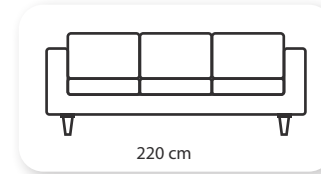

Üçlü

Not: Verilen ölçülerde maksimum +5 cm, minimum -5 cm sapma payı bulunmaktadır.
Notes: There may be deviations of +5cm, -5cm in the dimensions.