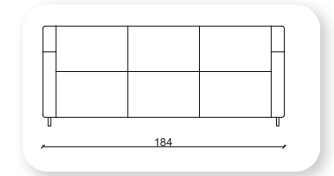

marjinal

Not: Verilen ölçülerde maksimum +5 cm, minimum -5 cm sapma payı bulunmaktadır.
Notes: There may be deviations of +5cm, -5cm in the dimensions.