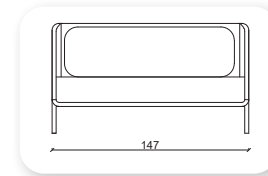

Not: Verilen ölçülerde maksimum +5 cm, minimum -5 cm sapma payı bulunmaktadır.
Notes: There may be deviations of +5cm, -5cm in the dimensions.

namor ahşap

Namor is a collection of sofas and a bench that combines generous, geometric volumes with slender, cast wood legs. With its compact size and comfortable cushions, Namor fits effortlessly in the home or common area.

Not: Verilen ölçülerde maksimum +5 cm, minimum -5 cm sapma payı bulunmaktadır.
Notes: There may be deviations of +5cm, -5cm in the dimensions.

çizgi

Not: Verilen ölçülerde maksimum +5 cm, minimum -5 cm sapma payı bulunmaktadır.
Notes: There may be deviations of +5cm, -5cm in the dimensions.

roll

Not: Verilen ölçülerde maksimum +5 cm, minimum -5 cm sapma payı bulunmaktadır.
Notes: There may be deviations of +5cm, -5cm in the dimensions.

parker

A truly timeless piece of sofas, the Parker sofa is the epitome of elegance and understated opulence. The minimal silhouette of this sumptuous sofa is further complemented with a soft pleated arm detail and plump seat cushions composed of high density foam with soft foam toppers for supreme support, durability and recovery with a tailored finish.

Not: Verilen ölçülerde maksimum +5 cm, minimum -5 cm sapma payı bulunmaktadır.
Notes: There may be deviations of +5cm, -5cm in the dimensions.

| salt

Not: Verilen ölçülerde maksimum +5 cm, minimum -5 cm sapma payı bulunmaktadır.
Notes: There may be deviations of +5cm, -5cm in the dimensions.