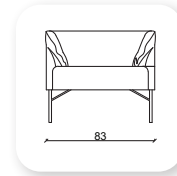

roll

Not: Verilen ölçülerde maksimum +5 cm, minimum -5 cm sapma payı bulunmaktadır.
Notes: There may be deviations of +5cm, -5cm in the dimensions.