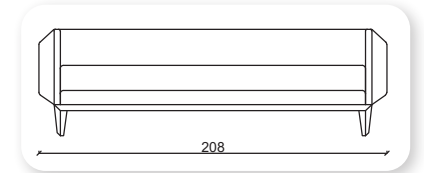

Not: Verilen ölçülerde maksimum +5 cm, minimum -5 cm sapma payı bulunmaktadır.
Notes: There may be deviations of +5cm, -5cm in the dimensions.