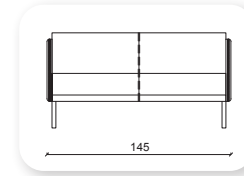

Not: Verilen ölçülerde maksimum +5 cm, minimum -5 cm sapma payı bulunmaktadır.
Notes: There may be deviations of +5cm, -5cm in the dimensions.

mahur

Not: Verilen ölçülerde maksimum +5 cm, minimum -5 cm sapma payı bulunmaktadır.
Notes: There may be deviations of +5cm, -5cm in the dimensions.

marjinal

Not: Verilen ölçülerde maksimum +5 cm, minimum -5 cm sapma payı bulunmaktadır.
Notes: There may be deviations of +5cm, -5cm in the dimensions.

yalin

This sofa collection is a proposal that goes beyond formality and clearly focuses on functionality. Yalin is more than an aesthetic concept, it offers functional complements, such as fixed or mobile auxiliary tables integrated into its frame. The initial concept, an essential sofa with a corporate character, has been enriched by a continuum of wood on the sides.

Not: Verilen ölçülerde maksimum +5 cm, minimum -5 cm sapma payı bulunmaktadır.
Notes: There may be deviations of +5cm, -5cm in the dimensions.

zipper

The design of the Zipper Sofa is different with its built-in zipper applied in the form of pockets on the front area of the armrests and on the sides of the armrests. It is ideal for both modern and classical interiors. It creates a unique decor suitable for any environment. This unique and sharp silhouette blends easily into an eclectic decor.