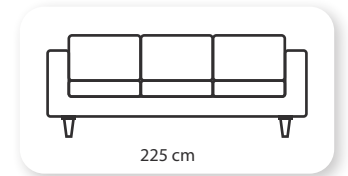

art chester

Not: Verilen ölçülerde maksimum +5 cm, minimum -5 cm sapma payı bulunmaktadır.
Notes: There may be deviations of +5cm, -5cm in the dimensions.