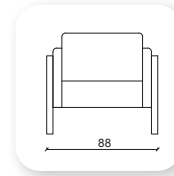

Not: Verilen ölçülerde maksimum +5 cm, minimum -5 cm sapma payı bulunmaktadır.
Notes: There may be deviations of +5cm, -5cm in the dimensions.

namor metal

Namor is a collection of sofas and a bench that combines generous, geometric volumes with slender, cast metal legs. With its compact size and comfortable cushions, Namor fits effortlessly in the home or common area.

Not: Verilen ölçülerde maksimum +5 cm, minimum -5 cm sapma payı bulunmaktadır.
Notes: There may be deviations of +5cm, -5cm in the dimensions.

namor ahşap

Namor is a collection of sofas and a bench that combines generous, geometric volumes with slender, cast wood legs. With its compact size and comfortable cushions, Namor fits effortlessly in the home or common area.