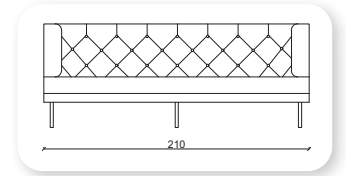

klass

Not: Verilen ölçülerde maksimum +5 cm, minimum -5 cm sapma payı bulunmaktadır.
Notes: There may be deviations of +5cm, -5cm in the dimensions.

president

A classic chesterfield that combines elegant style and superior comfort, President is the perfect addition to any office. President has gorgeous deep buttoning, crafted by hand. Available in a range of carefully selected leathers and fabric. President's seat cushion are made with a comfortable and durable 32 dns foam core, wrapped in fibre.