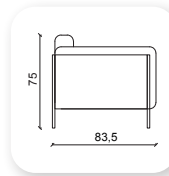

Not: Verilen ölçülerde maksimum +5 cm, minimum -5 cm sapma payı bulunmaktadır.
Notes: There may be deviations of +5cm, -5cm in the dimensions.

| salt

Not: Verilen ölçülerde maksimum +5 cm, minimum -5 cm sapma payı bulunmaktadır.
Notes: There may be deviations of +5cm, -5cm in the dimensions.

Not: Verilen ölçülerde maksimum +5 cm, minimum -5 cm sapma payı bulunmaktadır.
Notes: There may be deviations of +5cm, -5cm in the dimensions.

mahur

Not: Verilen ölçülerde maksimum +5 cm, minimum -5 cm sapma payı bulunmaktadır.
Notes: There may be deviations of +5cm, -5cm in the dimensions.

marjinal

Not: Verilen ölçülerde maksimum +5 cm, minimum -5 cm sapma payı bulunmaktadır.
Notes: There may be deviations of +5cm, -5cm in the dimensions.

yalin

This sofa collection is a proposal that goes beyond formality and clearly focuses on functionality. Yalin is more than an aesthetic concept, it offers functional complements, such as fixed or mobile auxiliary tables integrated into its frame. The initial concept, an essential sofa with a corporate character, has been enriched by a continuum of wood on the sides.

Not: Verilen ölçülerde maksimum +5 cm, minimum -5 cm sapma payı bulunmaktadır.
Notes: There may be deviations of +5cm, -5cm in the dimensions.

zipper

The design of the Zipper Sofa is different with its built-in zipper applied in the form of pockets on the front area of the armrests and on the sides of the armrests. It is ideal for both modern and classical interiors. It creates a unique decor suitable for any environment. This unique and sharp silhouette blends easily into an eclectic decor.