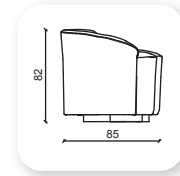

Not: Verilen ölçülerde maksimum +5 cm, minimum -5 cm sapma payı bulunmaktadır.
Notes: There may be deviations of +5cm, -5cm in the dimensions.