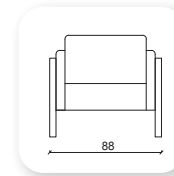

Not: Verilen ölçülerde maksimum +5 cm, minimum -5 cm sapma payı bulunmaktadır.
Notes: There may be deviations of +5cm, -5cm in the dimensions.

namor metal

Namor is a collection of sofas and a bench that combines generous, geometric volumes with slender, cast metal legs. With its compact size and comfortable cushions, Namor fits effortlessly in the home or common area.

Not: Verilen ölçülerde maksimum +5 cm, minimum -5 cm sapma payı bulunmaktadır.
Notes: There may be deviations of +5cm, -5cm in the dimensions.

namor ahşap

Namor is a collection of sofas and a bench that combines generous, geometric volumes with slender, cast wood legs. With its compact size and comfortable cushions, Namor fits effortlessly in the home or common area.