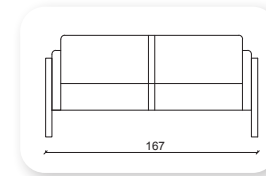

Not: Verilen ölçülerde maksimum +5 cm, minimum -5 cm sapma payı bulunmaktadır.
Notes: There may be deviations of +5cm, -5cm in the dimensions.

namor metal

Namor is a collection of sofas and a bench that combines generous, geometric volumes with slender, cast metal legs. With its compact size and comfortable cushions, Namor fits effortlessly in the home or common area.