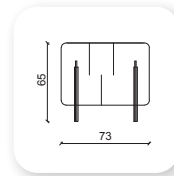

Not: Verilen ölçülerde maksimum +5 cm, minimum -5 cm sapma payı bulunmaktadır.
Notes: There may be deviations of +5cm, -5cm in the dimensions.

| salt

Not: Verilen ölçülerde maksimum +5 cm, minimum -5 cm sapma payı bulunmaktadır.
Notes: There may be deviations of +5cm, -5cm in the dimensions.

1 step

Not: Verilen ölçülerde maksimum +5 cm, minimum -5 cm sapma payı bulunmaktadır.
Notes: There may be deviations of +5cm, -5cm in the dimensions.

damla

What makes a sofa great is everything that cannot be seen - suspension, composition of the foam and durability of the upholstery. Bümob Studio has given all of these components high priority when designing Damla. The high arm rests and deep seat make Damla ideal for relaxation. On one hand a sofa has to be a comfortable place to sit. On the other hand it needs good design, which is dependent on the proportions

Not: Verilen ölçülerde maksimum +5 cm, minimum -5 cm sapma payı bulunmaktadır.
Notes: There may be deviations of +5cm, -5cm in the dimensions.

mahur

Not: Verilen ölçülerde maksimum +5 cm, minimum -5 cm sapma payı bulunmaktadır.
Notes: There may be deviations of +5cm, -5cm in the dimensions.