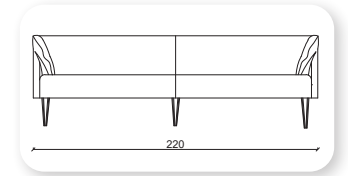

çizgi

Not: Verilen ölçülerde maksimum +5 cm, minimum -5 cm sapma payı bulunmaktadır.
Notes: There may be deviations of +5cm, -5cm in the dimensions.