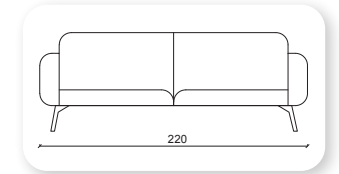

Not: Verilen ölçülerde maksimum +5 cm, minimum -5 cm sapma payı bulunmaktadır.
Notes: There may be deviations of +5cm, -5cm in the dimensions.

namor metal

Namor is a collection of sofas and a bench that combines generous, geometric volumes with slender, cast metal legs. With its compact size and comfortable cushions, Namor fits effortlessly in the home or common area.

Not: Verilen ölçülerde maksimum +5 cm, minimum -5 cm sapma payı bulunmaktadır.
Notes: There may be deviations of +5cm, -5cm in the dimensions.

namor ahşap

Namor is a collection of sofas and a bench that combines generous, geometric volumes with slender, cast wood legs. With its compact size and comfortable cushions, Namor fits effortlessly in the home or common area.

roll

Not: Verilen ölçülerde maksimum +5 cm, minimum -5 cm sapma payı bulunmaktadır.
Notes: There may be deviations of +5cm, -5cm in the dimensions.

parker

A truly timeless piece of sofas, the Parker sofa is the epitome of elegance and understated opulence. The minimal silhouette of this sumptuous sofa is further complemented with a soft pleated arm detail and plump seat cushions composed of high density foam with soft foam toppers for supreme support, durability and recovery with a tailored finish.