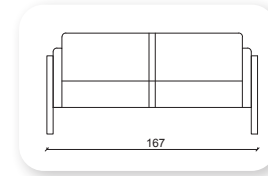

Not: Verilen ölçülerde maksimum +5 cm, minimum -5 cm sapma payı bulunmaktadır.
Notes: There may be deviations of +5cm, -5cm in the dimensions.

namor metal

Namor is a collection of sofas and a bench that combines generous, geometric volumes with slender, cast metal legs. With its compact size and comfortable cushions, Namor fits effortlessly in the home or common area.

Not: Verilen ölçülerde maksimum +5 cm, minimum -5 cm sapma payı bulunmaktadır.
Notes: There may be deviations of +5cm, -5cm in the dimensions.

namor ahşap

Namor is a collection of sofas and a bench that combines generous, geometric volumes with slender, cast wood legs. With its compact size and comfortable cushions, Namor fits effortlessly in the home or common area.

Not: Verilen ölçülerde maksimum +5 cm, minimum -5 cm sapma payı bulunmaktadır.
Notes: There may be deviations of +5cm, -5cm in the dimensions.

çizgi

Not: Verilen ölçülerde maksimum +5 cm, minimum -5 cm sapma payı bulunmaktadır.
Notes: There may be deviations of +5cm, -5cm in the dimensions.