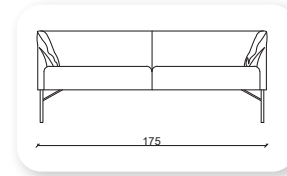

roll

Not: Verilen ölçülerde maksimum +5 cm, minimum -5 cm sapma payı bulunmaktadır.
Notes: There may be deviations of +5cm, -5cm in the dimensions.