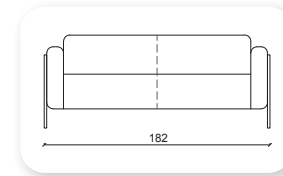

Not: Verilen ölçülerde maksimum +5 cm, minimum -5 cm sapma payı bulunmaktadır.
Notes: There may be deviations of +5cm, -5cm in the dimensions.

mahur

Not: Verilen ölçülerde maksimum +5 cm, minimum -5 cm sapma payı bulunmaktadır.
Notes: There may be deviations of +5cm, -5cm in the dimensions.

marjinal

Not: Verilen ölçülerde maksimum +5 cm, minimum -5 cm sapma payı bulunmaktadır.
Notes: There may be deviations of +5cm, -5cm in the dimensions.

yalin

This sofa collection is a proposal that goes beyond formality and clearly focuses on functionality. Yalin is more than an aesthetic concept, it offers functional complements, such as fixed or mobile auxiliary tables integrated into its frame. The initial concept, an essential sofa with a corporate character, has been enriched by a continuum of wood on the sides.

Not: Verilen ölçülerde maksimum +5 cm, minimum -5 cm sapma payı bulunmaktadır.
Notes: There may be deviations of +5cm, -5cm in the dimensions.

zipper

The design of the Zipper Sofa is different with its built-in zipper applied in the form of pockets on the front area of the armrests and on the sides of the armrests. It is ideal for both modern and classical interiors. It creates a unique decor suitable for any environment. This unique and sharp silhouette blends easily into an eclectic decor.