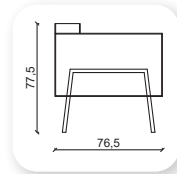

1 step

Not: Verilen ölçülerde maksimum +5 cm, minimum -5 cm sapma payı bulunmaktadır.
Notes: There may be deviations of +5cm, -5cm in the dimensions.