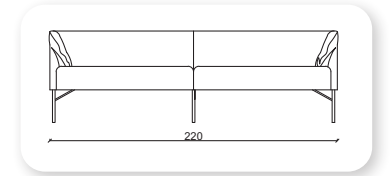

roll

Not: Verilen ölçülerde maksimum +5 cm, minimum -5 cm sapma payı bulunmaktadır.
Notes: There may be deviations of +5cm, -5cm in the dimensions.