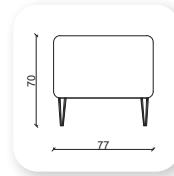

Not: Verilen ölçülerde maksimum +5 cm, minimum -5 cm sapma payı bulunmaktadır.
Notes: There may be deviations of +5cm, -5cm in the dimensions.

namor metal

Namor is a collection of sofas and a bench that combines generous, geometric volumes with slender, cast metal legs. With its compact size and comfortable cushions, Namor fits effortlessly in the home or common area.

Not: Verilen ölçülerde maksimum +5 cm, minimum -5 cm sapma payı bulunmaktadır.
Notes: There may be deviations of +5cm, -5cm in the dimensions.

namor ahşap

Namor is a collection of sofas and a bench that combines generous, geometric volumes with slender, cast wood legs. With its compact size and comfortable cushions, Namor fits effortlessly in the home or common area.

Not: Verilen ölçülerde maksimum +5 cm, minimum -5 cm sapma payı bulunmaktadır.
Notes: There may be deviations of +5cm, -5cm in the dimensions.

çizgi

Not: Verilen ölçülerde maksimum +5 cm, minimum -5 cm sapma payı bulunmaktadır.
Notes: There may be deviations of +5cm, -5cm in the dimensions.