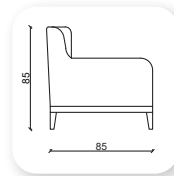

Cool Berger

Cool

Not: Verilen ölçülerde maksimum +5 cm, minimum -5 cm sapma payı bulunmaktadır.
Notes: There may be deviations of +5cm, -5cm in the dimensions.

prestij

Prestij is created to offer a different and discreet design that fits the space perfectly, without being out of tune, harmonizing with the environment. A timeless office sofa with a wooden frame is upholstered with non-deformable foam and polyester fiber, and a seat with elastic belts and elegant chrome and gold metal legs.

Not: Verilen ölçülerde maksimum +5 cm, minimum -5 cm sapma payı bulunmaktadır.
Notes: There may be deviations of +5cm, -5cm in the dimensions.

abide

Not: Verilen ölçülerde maksimum +5 cm, minimum -5 cm sapma payı bulunmaktadır.
Notes: There may be deviations of +5cm, -5cm in the dimensions.