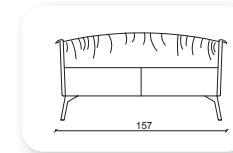

Not: Verilen ölçülerde maksimum +5 cm, minimum -5 cm sapma payı bulunmaktadır.
Notes: There may be deviations of +5cm, -5cm in the dimensions.

namor metal

Namor is a collection of sofas and a bench that combines generous, geometric volumes with slender, cast metal legs. With its compact size and comfortable cushions, Namor fits effortlessly in the home or common area.