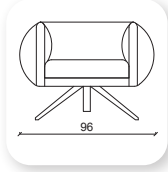

Cool Berger