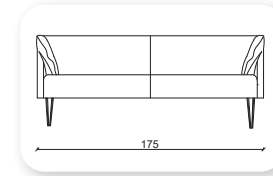

Not: Verilen ölçülerde maksimum +5 cm, minimum -5 cm sapma payı bulunmaktadır.
Notes: There may be deviations of +5cm, -5cm in the dimensions.

namor metal

Namor is a collection of sofas and a bench that combines generous, geometric volumes with slender, cast metal legs. With its compact size and comfortable cushions, Namor fits effortlessly in the home or common area.

Not: Verilen ölçülerde maksimum +5 cm, minimum -5 cm sapma payı bulunmaktadır.
Notes: There may be deviations of +5cm, -5cm in the dimensions.

namor ahşap

Namor is a collection of sofas and a bench that combines generous, geometric volumes with slender, cast wood legs. With its compact size and comfortable cushions, Namor fits effortlessly in the home or common area.

Not: Verilen ölçülerde maksimum +5 cm, minimum -5 cm sapma payı bulunmaktadır.
Notes: There may be deviations of +5cm, -5cm in the dimensions.

çizgi

Not: Verilen ölçülerde maksimum +5 cm, minimum -5 cm sapma payı bulunmaktadır.
Notes: There may be deviations of +5cm, -5cm in the dimensions.