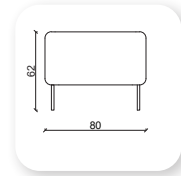

Not: Verilen ölçülerde maksimum +5 cm, minimum -5 cm sapma payı bulunmaktadır.
Notes: There may be deviations of +5cm, -5cm in the dimensions.

mahur

Not: Verilen ölçülerde maksimum +5 cm, minimum -5 cm sapma payı bulunmaktadır.
Notes: There may be deviations of +5cm, -5cm in the dimensions.

marjinal

Not: Verilen ölçülerde maksimum +5 cm, minimum -5 cm sapma payı bulunmaktadır.
Notes: There may be deviations of +5cm, -5cm in the dimensions.

yalin

This sofa collection is a proposal that goes beyond formality and clearly focuses on functionality. Yalin is more than an aesthetic concept, it offers functional complements, such as fixed or mobile auxiliary tables integrated into its frame. The initial concept, an essential sofa with a corporate character, has been enriched by a continuum of wood on the sides.

Not: Verilen ölçülerde maksimum +5 cm, minimum -5 cm sapma payı bulunmaktadır.
Notes: There may be deviations of +5cm, -5cm in the dimensions.

zipper

The design of the Zipper Sofa is different with its built-in zipper applied in the form of pockets on the front area of the armrests and on the sides of the armrests. It is ideal for both modern and classical interiors. It creates a unique decor suitable for any environment. This unique and sharp silhouette blends easily into an eclectic decor.

Not: Verilen ölçülerde maksimum +5 cm, minimum -5 cm sapma payı bulunmaktadır.
Notes: There may be deviations of +5cm, -5cm in the dimensions.

| retro

Not: Verilen ölçülerde maksimum +5 cm, minimum -5 cm sapma payı bulunmaktadır.
Notes: There may be deviations of +5cm, -5cm in the dimensions.