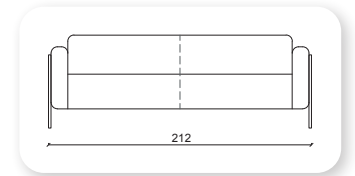

marjinal

Not: Verilen ölçülerde maksimum +5 cm, minimum -5 cm sapma payı bulunmaktadır.
Notes: There may be deviations of +5cm, -5cm in the dimensions.

yalin

This sofa collection is a proposal that goes beyond formality and clearly focuses on functionality. Yalin is more than an aesthetic concept, it offers functional complements, such as fixed or mobile auxiliary tables integrated into its frame. The initial concept, an essential sofa with a corporate character, has been enriched by a continuum of wood on the sides.

Not: Verilen ölçülerde maksimum +5 cm, minimum -5 cm sapma payı bulunmaktadır.
Notes: There may be deviations of +5cm, -5cm in the dimensions.

zipper

The design of the Zipper Sofa is different with its built-in zipper applied in the form of pockets on the front area of the armrests and on the sides of the armrests. It is ideal for both modern and classical interiors. It creates a unique decor suitable for any environment. This unique and sharp silhouette blends easily into an eclectic decor.