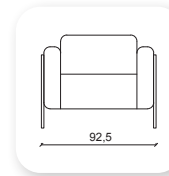

Not: Verilen ölçülerde maksimum +5 cm, minimum -5 cm sapma payı bulunmaktadır.
Notes: There may be deviations of +5cm, -5cm in the dimensions.

mahur

Not: Verilen ölçülerde maksimum +5 cm, minimum -5 cm sapma payı bulunmaktadır.
Notes: There may be deviations of +5cm, -5cm in the dimensions.

marjinal

Not: Verilen ölçülerde maksimum +5 cm, minimum -5 cm sapma payı bulunmaktadır.
Notes: There may be deviations of +5cm, -5cm in the dimensions.

yalin

This sofa collection is a proposal that goes beyond formality and clearly focuses on functionality. Yalin is more than an aesthetic concept, it offers functional complements, such as fixed or mobile auxiliary tables integrated into its frame. The initial concept, an essential sofa with a corporate character, has been enriched by a continuum of wood on the sides.

Not: Verilen ölçülerde maksimum +5 cm, minimum -5 cm sapma payı bulunmaktadır.
Notes: There may be deviations of +5cm, -5cm in the dimensions.

zipper

The design of the Zipper Sofa is different with its built-in zipper applied in the form of pockets on the front area of the armrests and on the sides of the armrests. It is ideal for both modern and classical interiors. It creates a unique decor suitable for any environment. This unique and sharp silhouette blends easily into an eclectic decor.