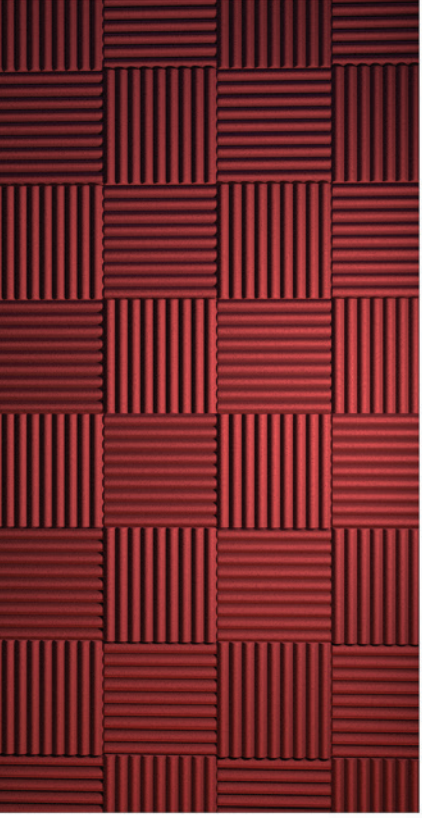

chesterfileld

Not: Verilen ölçülerde maksimum +5 cm, minimum -5 cm sapma payı bulunmaktadır.
Notes: There may be deviations of +5cm, -5cm in the dimensions.