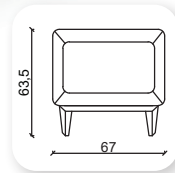

marjinal

Not: Verilen ölçülerde maksimum +5 cm, minimum -5 cm sapma payı bulunmaktadır.
Notes: There may be deviations of +5cm, -5cm in the dimensions.

yalin

This sofa collection is a proposal that goes beyond formality and clearly focuses on functionality. Yalin is more than an aesthetic concept, it offers functional complements, such as fixed or mobile auxiliary tables integrated into its frame. The initial concept, an essential sofa with a corporate character, has been enriched by a continuum of wood on the sides.

Not: Verilen ölçülerde maksimum +5 cm, minimum -5 cm sapma payı bulunmaktadır.
Notes: There may be deviations of +5cm, -5cm in the dimensions.

zipper

The design of the Zipper Sofa is different with its built-in zipper applied in the form of pockets on the front area of the armrests and on the sides of the armrests. It is ideal for both modern and classical interiors. It creates a unique decor suitable for any environment. This unique and sharp silhouette blends easily into an eclectic decor.

Not: Verilen ölçülerde maksimum +5 cm, minimum -5 cm sapma payı bulunmaktadır.
Notes: There may be deviations of +5cm, -5cm in the dimensions.

icon

The design of the Icon Sofa is different with its built-in icon applied in the form of pockets on the front area of the armrests and on the sides of the armrests. It is ideal for both modern and classical interiors. It creates a unique decor suitable for any environment. This unique and sharp silhouette blends easily into an eclectic decor.

Not: Verilen ölçülerde maksimum +5 cm, minimum -5 cm sapma payı bulunmaktadır.
Notes: There may be deviations of +5cm, -5cm in the dimensions.

| retro

Not: Verilen ölçülerde maksimum +5 cm, minimum -5 cm sapma payı bulunmaktadır.
Notes: There may be deviations of +5cm, -5cm in the dimensions.