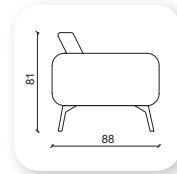

Not: Verilen ölçülerde maksimum +5 cm, minimum -5 cm sapma payı bulunmaktadır.
Notes: There may be deviations of +5cm, -5cm in the dimensions.