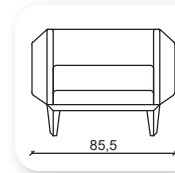

marjinal

Not: Verilen ölçülerde maksimum +5 cm, minimum -5 cm sapma payı bulunmaktadır.
Notes: There may be deviations of +5cm, -5cm in the dimensions.

yalin

This sofa collection is a proposal that goes beyond formality and clearly focuses on functionality. Yalin is more than an aesthetic concept, it offers functional complements, such as fixed or mobile auxiliary tables integrated into its frame. The initial concept, an essential sofa with a corporate character, has been enriched by a continuum of wood on the sides.

Not: Verilen ölçülerde maksimum +5 cm, minimum -5 cm sapma payı bulunmaktadır.
Notes: There may be deviations of +5cm, -5cm in the dimensions.

zipper

The design of the Zipper Sofa is different with its built-in zipper applied in the form of pockets on the front area of the armrests and on the sides of the armrests. It is ideal for both modern and classical interiors. It creates a unique decor suitable for any environment. This unique and sharp silhouette blends easily into an eclectic decor.

Not: Verilen ölçülerde maksimum +5 cm, minimum -5 cm sapma payı bulunmaktadır.
Notes: There may be deviations of +5cm, -5cm in the dimensions.

icon

The design of the Icon Sofa is different with its built-in icon applied in the form of pockets on the front area of the armrests and on the sides of the armrests. It is ideal for both modern and classical interiors. It creates a unique decor suitable for any environment. This unique and sharp silhouette blends easily into an eclectic decor.

Not: Verilen ölçülerde maksimum +5 cm, minimum -5 cm sapma payı bulunmaktadır.
Notes: There may be deviations of +5cm, -5cm in the dimensions.

| retro

Not: Verilen ölçülerde maksimum +5 cm, minimum -5 cm sapma payı bulunmaktadır.
Notes: There may be deviations of +5cm, -5cm in the dimensions.