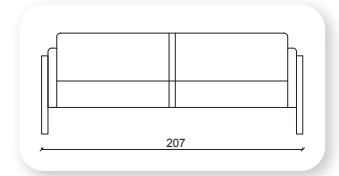

Not: Verilen ölçülerde maksimum +5 cm, minimum -5 cm sapma payı bulunmaktadır.
Notes: There may be deviations of +5cm, -5cm in the dimensions.

namor metal

Namor is a collection of sofas and a bench that combines generous, geometric volumes with slender, cast metal legs. With its compact size and comfortable cushions, Namor fits effortlessly in the home or common area.

Not: Verilen ölçülerde maksimum +5 cm, minimum -5 cm sapma payı bulunmaktadır.
Notes: There may be deviations of +5cm, -5cm in the dimensions.

namor ahşap

Namor is a collection of sofas and a bench that combines generous, geometric volumes with slender, cast wood legs. With its compact size and comfortable cushions, Namor fits effortlessly in the home or common area.