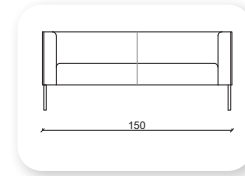

Not: Verilen ölçülerde maksimum +5 cm, minimum -5 cm sapma payı bulunmaktadır.
Notes: There may be deviations of +5cm, -5cm in the dimensions.