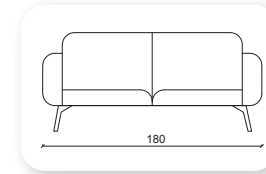

Not: Verilen ölçülerde maksimum +5 cm, minimum -5 cm sapma payı bulunmaktadır.
Notes: There may be deviations of +5cm, -5cm in the dimensions.

namor metal

Namor is a collection of sofas and a bench that combines generous, geometric volumes with slender, cast metal legs. With its compact size and comfortable cushions, Namor fits effortlessly in the home or common area.

Not: Verilen ölçülerde maksimum +5 cm, minimum -5 cm sapma payı bulunmaktadır.
Notes: There may be deviations of +5cm, -5cm in the dimensions.

namor ahşap

Namor is a collection of sofas and a bench that combines generous, geometric volumes with slender, cast wood legs. With its compact size and comfortable cushions, Namor fits effortlessly in the home or common area.

roll

Not: Verilen ölçülerde maksimum +5 cm, minimum -5 cm sapma payı bulunmaktadır.
Notes: There may be deviations of +5cm, -5cm in the dimensions.

parker

A truly timeless piece of sofas, the Parker sofa is the epitome of elegance and understated opulence. The minimal silhouette of this sumptuous sofa is further complemented with a soft pleated arm detail and plump seat cushions composed of high density foam with soft foam toppers for supreme support, durability and recovery with a tailored finish.

Not: Verilen ölçülerde maksimum +5 cm, minimum -5 cm sapma payı bulunmaktadır.
Notes: There may be deviations of +5cm, -5cm in the dimensions.

| salt

Not: Verilen ölçülerde maksimum +5 cm, minimum -5 cm sapma payı bulunmaktadır.
Notes: There may be deviations of +5cm, -5cm in the dimensions.