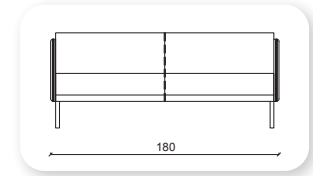

Not: Verilen ölçülerde maksimum +5 cm, minimum -5 cm sapma payı bulunmaktadır.
Notes: There may be deviations of +5cm, -5cm in the dimensions.

mahur

Not: Verilen ölçülerde maksimum +5 cm, minimum -5 cm sapma payı bulunmaktadır.
Notes: There may be deviations of +5cm, -5cm in the dimensions.

marjinal

Not: Verilen ölçülerde maksimum +5 cm, minimum -5 cm sapma payı bulunmaktadır.
Notes: There may be deviations of +5cm, -5cm in the dimensions.

yalin

This sofa collection is a proposal that goes beyond formality and clearly focuses on functionality. Yalin is more than an aesthetic concept, it offers functional complements, such as fixed or mobile auxiliary tables integrated into its frame. The initial concept, an essential sofa with a corporate character, has been enriched by a continuum of wood on the sides.

Not: Verilen ölçülerde maksimum +5 cm, minimum -5 cm sapma payı bulunmaktadır.
Notes: There may be deviations of +5cm, -5cm in the dimensions.

zipper

The design of the Zipper Sofa is different with its built-in zipper applied in the form of pockets on the front area of the armrests and on the sides of the armrests. It is ideal for both modern and classical interiors. It creates a unique decor suitable for any environment. This unique and sharp silhouette blends easily into an eclectic decor.