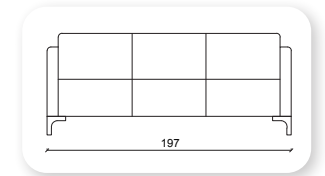

Cool Berger

Cool

Not: Verilen ölçülerde maksimum +5 cm, minimum -5 cm sapma payı bulunmaktadır.
Notes: There may be deviations of +5cm, -5cm in the dimensions.

prestij

Prestij is created to offer a different and discreet design that fits the space perfectly, without being out of tune, harmonizing with the environment. A timeless office sofa with a wooden frame is upholstered with non-deformable foam and polyester fiber, and a seat with elastic belts and elegant chrome and gold metal legs.