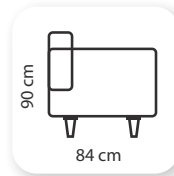

| patrone

Not: Verilen ölçülerde maksimum +5 cm, minimum -5 cm sapma payı bulunmaktadır.
Notes: There may be deviations of +5cm, -5cm in the dimensions.