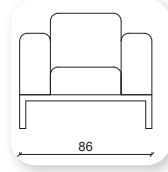

Cool

Not: Verilen ölçülerde maksimum +5 cm, minimum -5 cm sapma payı bulunmaktadır.
Notes: There may be deviations of +5cm, -5cm in the dimensions.