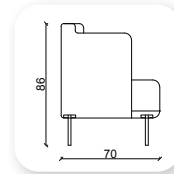

Not: Verilen ölçülerde maksimum +5 cm, minimum -5 cm sapma payı bulunmaktadır.
Notes: There may be deviations of +5cm, -5cm in the dimensions.

| salt

Not: Verilen ölçülerde maksimum +5 cm, minimum -5 cm sapma payı bulunmaktadır.
Notes: There may be deviations of +5cm, -5cm in the dimensions.

1 step

Not: Verilen ölçülerde maksimum +5 cm, minimum -5 cm sapma payı bulunmaktadır.
Notes: There may be deviations of +5cm, -5cm in the dimensions.

damla

What makes a sofa great is everything that cannot be seen - suspension, composition of the foam and durability of the upholstery. Bümob Studio has given all of these components high priority when designing Damla. The high arm rests and deep seat make Damla ideal for relaxation. On one hand a sofa has to be a comfortable place to sit. On the other hand it needs good design, which is dependent on the proportions

Not: Verilen ölçülerde maksimum +5 cm, minimum -5 cm sapma payı bulunmaktadır.
Notes: There may be deviations of +5cm, -5cm in the dimensions.

mahur

Not: Verilen ölçülerde maksimum +5 cm, minimum -5 cm sapma payı bulunmaktadır.
Notes: There may be deviations of +5cm, -5cm in the dimensions.