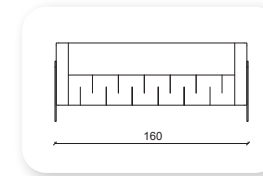

1 step

Not: Verilen ölçülerde maksimum +5 cm, minimum -5 cm sapma payı bulunmaktadır.
Notes: There may be deviations of +5cm, -5cm in the dimensions.

damla

What makes a sofa great is everything that cannot be seen - suspension, composition of the foam and durability of the upholstery. Bümob Studio has given all of these components high priority when designing Damla. The high arm rests and deep seat make Damla ideal for relaxation. On one hand a sofa has to be a comfortable place to sit. On the other hand it needs good design, which is dependent on the proportions