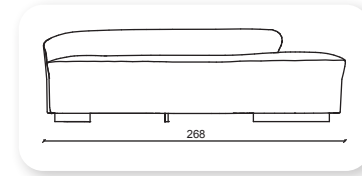

Not: Verilen ölçülerde maksimum +5 cm, minimum -5 cm sapma payı bulunmaktadır.
Notes: There may be deviations of +5cm, -5cm in the dimensions.