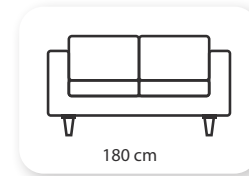

| patrone

Not: Verilen ölçülerde maksimum +5 cm, minimum -5 cm sapma payı bulunmaktadır.
Notes: There may be deviations of +5cm, -5cm in the dimensions.