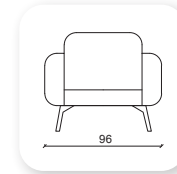

Not: Verilen ölçülerde maksimum +5 cm, minimum -5 cm sapma payı bulunmaktadır.
Notes: There may be deviations of +5cm, -5cm in the dimensions.

namor metal

Namor is a collection of sofas and a bench that combines generous, geometric volumes with slender, cast metal legs. With its compact size and comfortable cushions, Namor fits effortlessly in the home or common area.

Not: Verilen ölçülerde maksimum +5 cm, minimum -5 cm sapma payı bulunmaktadır.
Notes: There may be deviations of +5cm, -5cm in the dimensions.

namor ahşap

Namor is a collection of sofas and a bench that combines generous, geometric volumes with slender, cast wood legs. With its compact size and comfortable cushions, Namor fits effortlessly in the home or common area.

roll

Not: Verilen ölçülerde maksimum +5 cm, minimum -5 cm sapma payı bulunmaktadır.
Notes: There may be deviations of +5cm, -5cm in the dimensions.

parker

A truly timeless piece of sofas, the Parker sofa is the epitome of elegance and understated opulence. The minimal silhouette of this sumptuous sofa is further complemented with a soft pleated arm detail and plump seat cushions composed of high density foam with soft foam toppers for supreme support, durability and recovery with a tailored finish.