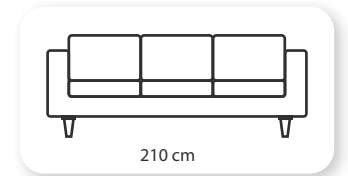

| patrone

Not: Verilen ölçülerde maksimum +5 cm, minimum -5 cm sapma payı bulunmaktadır.
Notes: There may be deviations of +5cm, -5cm in the dimensions.