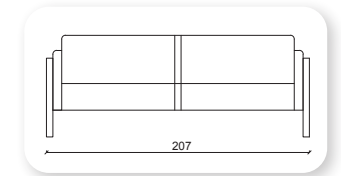

Not: Verilen ölçülerde maksimum +5 cm, minimum -5 cm sapma payı bulunmaktadır.
Notes: There may be deviations of +5cm, -5cm in the dimensions.

namor metal

Namor is a collection of sofas and a bench that combines generous, geometric volumes with slender, cast metal legs. With its compact size and comfortable cushions, Namor fits effortlessly in the home or common area.