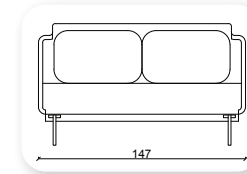

Not: Verilen ölçülerde maksimum +5 cm, minimum -5 cm sapma payı bulunmaktadır.
Notes: There may be deviations of +5cm, -5cm in the dimensions.

| salt

Not: Verilen ölçülerde maksimum +5 cm, minimum -5 cm sapma payı bulunmaktadır.
Notes: There may be deviations of +5cm, -5cm in the dimensions.

1 step

Not: Verilen ölçülerde maksimum +5 cm, minimum -5 cm sapma payı bulunmaktadır.
Notes: There may be deviations of +5cm, -5cm in the dimensions.

damla

What makes a sofa great is everything that cannot be seen - suspension, composition of the foam and durability of the upholstery. Bümob Studio has given all of these components high priority when designing Damla. The high arm rests and deep seat make Damla ideal for relaxation. On one hand a sofa has to be a comfortable place to sit. On the other hand it needs good design, which is dependent on the proportions

Not: Verilen ölçülerde maksimum +5 cm, minimum -5 cm sapma payı bulunmaktadır.
Notes: There may be deviations of +5cm, -5cm in the dimensions.

mahur

Not: Verilen ölçülerde maksimum +5 cm, minimum -5 cm sapma payı bulunmaktadır.
Notes: There may be deviations of +5cm, -5cm in the dimensions.

marjinal

Not: Verilen ölçülerde maksimum +5 cm, minimum -5 cm sapma payı bulunmaktadır.
Notes: There may be deviations of +5cm, -5cm in the dimensions.

yalin

This sofa collection is a proposal that goes beyond formality and clearly focuses on functionality. Yalin is more than an aesthetic concept, it offers functional complements, such as fixed or mobile auxiliary tables integrated into its frame. The initial concept, an essential sofa with a corporate character, has been enriched by a continuum of wood on the sides.