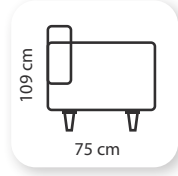

Bergere

Makam

Üçlü

Not: Verilen ölçülerde maksimum +5 cm, minimum -5 cm sapma payı bulunmaktadır.
Notes: There may be deviations of +5cm, -5cm in the dimensions.