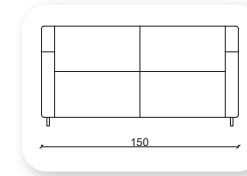

marjinal

Not: Verilen ölçülerde maksimum +5 cm, minimum -5 cm sapma payı bulunmaktadır.
Notes: There may be deviations of +5cm, -5cm in the dimensions.