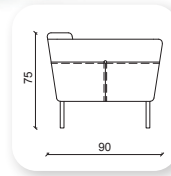

Not: Verilen ölçülerde maksimum +5 cm, minimum -5 cm sapma payı bulunmaktadır.
Notes: There may be deviations of +5cm, -5cm in the dimensions.

mahur

Not: Verilen ölçülerde maksimum +5 cm, minimum -5 cm sapma payı bulunmaktadır.
Notes: There may be deviations of +5cm, -5cm in the dimensions.

marjinal

Not: Verilen ölçülerde maksimum +5 cm, minimum -5 cm sapma payı bulunmaktadır.
Notes: There may be deviations of +5cm, -5cm in the dimensions.

yalin

This sofa collection is a proposal that goes beyond formality and clearly focuses on functionality. Yalin is more than an aesthetic concept, it offers functional complements, such as fixed or mobile auxiliary tables integrated into its frame. The initial concept, an essential sofa with a corporate character, has been enriched by a continuum of wood on the sides.

Not: Verilen ölçülerde maksimum +5 cm, minimum -5 cm sapma payı bulunmaktadır.
Notes: There may be deviations of +5cm, -5cm in the dimensions.

zipper

The design of the Zipper Sofa is different with its built-in zipper applied in the form of pockets on the front area of the armrests and on the sides of the armrests. It is ideal for both modern and classical interiors. It creates a unique decor suitable for any environment. This unique and sharp silhouette blends easily into an eclectic decor.