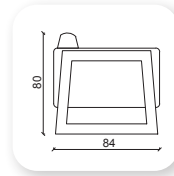

Not: Verilen ölçülerde maksimum +5 cm, minimum -5 cm sapma payı bulunmaktadır.
Notes: There may be deviations of +5cm, -5cm in the dimensions.

namor metal

Namor is a collection of sofas and a bench that combines generous, geometric volumes with slender, cast metal legs. With its compact size and comfortable cushions, Namor fits effortlessly in the home or common area.

Not: Verilen ölçülerde maksimum +5 cm, minimum -5 cm sapma payı bulunmaktadır.
Notes: There may be deviations of +5cm, -5cm in the dimensions.

namor ahşap

Namor is a collection of sofas and a bench that combines generous, geometric volumes with slender, cast wood legs. With its compact size and comfortable cushions, Namor fits effortlessly in the home or common area.

Not: Verilen ölçülerde maksimum +5 cm, minimum -5 cm sapma payı bulunmaktadır.
Notes: There may be deviations of +5cm, -5cm in the dimensions.

çizgi

Not: Verilen ölçülerde maksimum +5 cm, minimum -5 cm sapma payı bulunmaktadır.
Notes: There may be deviations of +5cm, -5cm in the dimensions.