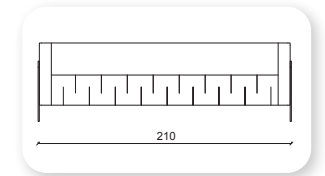

1 step

Not: Verilen ölçülerde maksimum +5 cm, minimum -5 cm sapma payı bulunmaktadır.
Notes: There may be deviations of +5cm, -5cm in the dimensions.

damla

What makes a sofa great is everything that cannot be seen - suspension, composition of the foam and durability of the upholstery. Bümob Studio has given all of these components high priority when designing Damla. The high arm rests and deep seat make Damla ideal for relaxation. On one hand a sofa has to be a comfortable place to sit. On the other hand it needs good design, which is dependent on the proportions