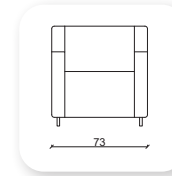

Not: Verilen ölçülerde maksimum +5 cm, minimum -5 cm sapma payı bulunmaktadır.
Notes: There may be deviations of +5cm, -5cm in the dimensions.

| salt

Not: Verilen ölçülerde maksimum +5 cm, minimum -5 cm sapma payı bulunmaktadır.
Notes: There may be deviations of +5cm, -5cm in the dimensions.

1 step

Not: Verilen ölçülerde maksimum +5 cm, minimum -5 cm sapma payı bulunmaktadır.
Notes: There may be deviations of +5cm, -5cm in the dimensions.

damla

What makes a sofa great is everything that cannot be seen - suspension, composition of the foam and durability of the upholstery. Bümob Studio has given all of these components high priority when designing Damla. The high arm rests and deep seat make Damla ideal for relaxation. On one hand a sofa has to be a comfortable place to sit. On the other hand it needs good design, which is dependent on the proportions

Not: Verilen ölçülerde maksimum +5 cm, minimum -5 cm sapma payı bulunmaktadır.
Notes: There may be deviations of +5cm, -5cm in the dimensions.

mahur

Not: Verilen ölçülerde maksimum +5 cm, minimum -5 cm sapma payı bulunmaktadır.
Notes: There may be deviations of +5cm, -5cm in the dimensions.

marjinal

Not: Verilen ölçülerde maksimum +5 cm, minimum -5 cm sapma payı bulunmaktadır.
Notes: There may be deviations of +5cm, -5cm in the dimensions.

yalin

This sofa collection is a proposal that goes beyond formality and clearly focuses on functionality. Yalin is more than an aesthetic concept, it offers functional complements, such as fixed or mobile auxiliary tables integrated into its frame. The initial concept, an essential sofa with a corporate character, has been enriched by a continuum of wood on the sides.