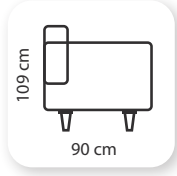

Bergere

Makam

Üçlü

Not: Verilen ölçülerde maksimum +5 cm, minimum -5 cm sapma payı bulunmaktadır.
Notes: There may be deviations of +5cm, -5cm in the dimensions.