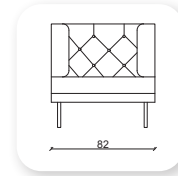

klass

Not: Verilen ölçülerde maksimum +5 cm, minimum -5 cm sapma payı bulunmaktadır.
Notes: There may be deviations of +5cm, -5cm in the dimensions.

president

A classic chesterfield that combines elegant style and superior comfort, President is the perfect addition to any office. President has gorgeous deep buttoning, crafted by hand. Available in a range of carefully selected leathers and fabric. President's seat cushion are made with a comfortable and durable 32 dns foam core, wrapped in fibre.