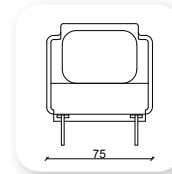

Not: Verilen ölçülerde maksimum +5 cm, minimum -5 cm sapma payı bulunmaktadır.
Notes: There may be deviations of +5cm, -5cm in the dimensions.

| salt

Not: Verilen ölçülerde maksimum +5 cm, minimum -5 cm sapma payı bulunmaktadır.
Notes: There may be deviations of +5cm, -5cm in the dimensions.

1 step

Not: Verilen ölçülerde maksimum +5 cm, minimum -5 cm sapma payı bulunmaktadır.
Notes: There may be deviations of +5cm, -5cm in the dimensions.

damla

What makes a sofa great is everything that cannot be seen - suspension, composition of the foam and durability of the upholstery. Bümob Studio has given all of these components high priority when designing Damla. The high arm rests and deep seat make Damla ideal for relaxation. On one hand a sofa has to be a comfortable place to sit. On the other hand it needs good design, which is dependent on the proportions

Not: Verilen ölçülerde maksimum +5 cm, minimum -5 cm sapma payı bulunmaktadır.
Notes: There may be deviations of +5cm, -5cm in the dimensions.

mahur

Not: Verilen ölçülerde maksimum +5 cm, minimum -5 cm sapma payı bulunmaktadır.
Notes: There may be deviations of +5cm, -5cm in the dimensions.

marjinal

Not: Verilen ölçülerde maksimum +5 cm, minimum -5 cm sapma payı bulunmaktadır.
Notes: There may be deviations of +5cm, -5cm in the dimensions.

yalin

This sofa collection is a proposal that goes beyond formality and clearly focuses on functionality. Yalin is more than an aesthetic concept, it offers functional complements, such as fixed or mobile auxiliary tables integrated into its frame. The initial concept, an essential sofa with a corporate character, has been enriched by a continuum of wood on the sides.