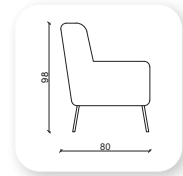

rahat

Not: Verilen ölçülerde maksimum +5 cm, minimum -5 cm sapma payı bulunmaktadır.
Notes: There may be deviations of +5cm, -5cm in the dimensions.