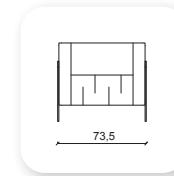

Not: Verilen ölçülerde maksimum +5 cm, minimum -5 cm sapma payı bulunmaktadır.
Notes: There may be deviations of +5cm, -5cm in the dimensions.

| salt

Not: Verilen ölçülerde maksimum +5 cm, minimum -5 cm sapma payı bulunmaktadır.
Notes: There may be deviations of +5cm, -5cm in the dimensions.

1 step

Not: Verilen ölçülerde maksimum +5 cm, minimum -5 cm sapma payı bulunmaktadır.
Notes: There may be deviations of +5cm, -5cm in the dimensions.

damla

What makes a sofa great is everything that cannot be seen - suspension, composition of the foam and durability of the upholstery. Bümob Studio has given all of these components high priority when designing Damla. The high arm rests and deep seat make Damla ideal for relaxation. On one hand a sofa has to be a comfortable place to sit. On the other hand it needs good design, which is dependent on the proportions

Not: Verilen ölçülerde maksimum +5 cm, minimum -5 cm sapma payı bulunmaktadır.
Notes: There may be deviations of +5cm, -5cm in the dimensions.

mahur

Not: Verilen ölçülerde maksimum +5 cm, minimum -5 cm sapma payı bulunmaktadır.
Notes: There may be deviations of +5cm, -5cm in the dimensions.