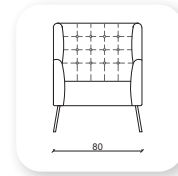

rahat

Not: Verilen ölçülerde maksimum +5 cm, minimum -5 cm sapma payı bulunmaktadır.
Notes: There may be deviations of +5cm, -5cm in the dimensions.