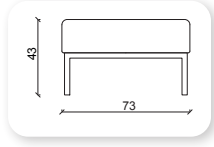

Bergere

Makam

Üçlü

Not: Verilen ölçülerde maksimum +5 cm, minimum -5 cm sapma payı bulunmaktadır.
Notes: There may be deviations of +5cm, -5cm in the dimensions.

lego

Lego, is a modular system of soft sofa elements that combine in short clusters or long, flowing lines as unique and expressive as a signature. While graphic in form and silhouette, the overall effect is almost architectural. In large spaces the linear form inscribes areas for waiting, resting and meeting. At office, it may be compact or commanding, depending on what is required.