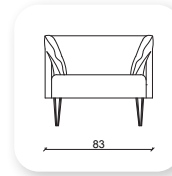

Not: Verilen ölçülerde maksimum +5 cm, minimum -5 cm sapma payı bulunmaktadır.
Notes: There may be deviations of +5cm, -5cm in the dimensions.

namor metal

Namor is a collection of sofas and a bench that combines generous, geometric volumes with slender, cast metal legs. With its compact size and comfortable cushions, Namor fits effortlessly in the home or common area.

Not: Verilen ölçülerde maksimum +5 cm, minimum -5 cm sapma payı bulunmaktadır.
Notes: There may be deviations of +5cm, -5cm in the dimensions.

namor ahşap

Namor is a collection of sofas and a bench that combines generous, geometric volumes with slender, cast wood legs. With its compact size and comfortable cushions, Namor fits effortlessly in the home or common area.

Not: Verilen ölçülerde maksimum +5 cm, minimum -5 cm sapma payı bulunmaktadır.
Notes: There may be deviations of +5cm, -5cm in the dimensions.

çizgi

Not: Verilen ölçülerde maksimum +5 cm, minimum -5 cm sapma payı bulunmaktadır.
Notes: There may be deviations of +5cm, -5cm in the dimensions.