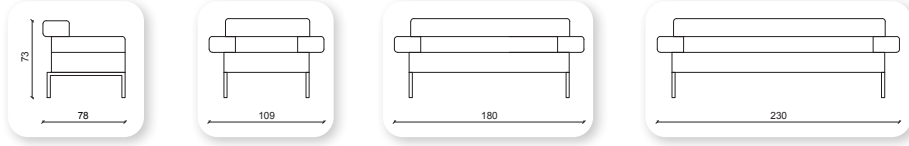

Bergere

Makam

Üçlü

Not: Verilen ölçülerde maksimum +5 cm, minimum -5 cm sapma payı bulunmaktadır.
Notes: There may be deviations of +5cm, -5cm in the dimensions.

lego

Lego, is a modular system of soft sofa elements that combine in short clusters or long, flowing lines as unique and expressive as a signature. While graphic in form and silhouette, the overall effect is almost architectural. In large spaces the linear form inscribes areas for waiting, resting and meeting. At office, it may be compact or commanding, depending on what is required.