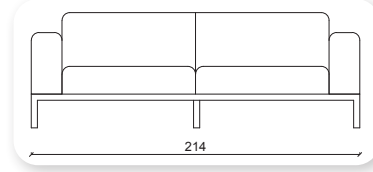

Cool

Not: Verilen ölçülerde maksimum +5 cm, minimum -5 cm sapma payı bulunmaktadır.
Notes: There may be deviations of +5cm, -5cm in the dimensions.