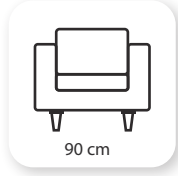

Bergere

Makam

Üçlü

Not: Verilen ölçülerde maksimum +5 cm, minimum -5 cm sapma payı bulunmaktadır.
Notes: There may be deviations of +5cm, -5cm in the dimensions.