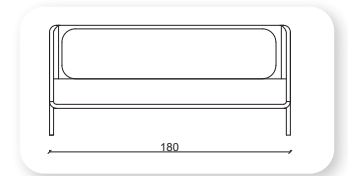

Not: Verilen ölçülerde maksimum +5 cm, minimum -5 cm sapma payı bulunmaktadır.
Notes: There may be deviations of +5cm, -5cm in the dimensions.

namor ahşap

Namor is a collection of sofas and a bench that combines generous, geometric volumes with slender, cast wood legs. With its compact size and comfortable cushions, Namor fits effortlessly in the home or common area.

roll

Not: Verilen ölçülerde maksimum +5 cm, minimum -5 cm sapma payı bulunmaktadır.
Notes: There may be deviations of +5cm, -5cm in the dimensions.

parker

A truly timeless piece of sofas, the Parker sofa is the epitome of elegance and understated opulence. The minimal silhouette of this sumptuous sofa is further complemented with a soft pleated arm detail and plump seat cushions composed of high density foam with soft foam toppers for supreme support, durability and recovery with a tailored finish.

Not: Verilen ölçülerde maksimum +5 cm, minimum -5 cm sapma payı bulunmaktadır.
Notes: There may be deviations of +5cm, -5cm in the dimensions.

| salt

Not: Verilen ölçülerde maksimum +5 cm, minimum -5 cm sapma payı bulunmaktadır.
Notes: There may be deviations of +5cm, -5cm in the dimensions.