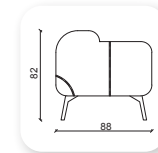

Not: Verilen ölçülerde maksimum +5 cm, minimum -5 cm sapma payı bulunmaktadır.
Notes: There may be deviations of +5cm, -5cm in the dimensions.

namor metal

Namor is a collection of sofas and a bench that combines generous, geometric volumes with slender, cast metal legs. With its compact size and comfortable cushions, Namor fits effortlessly in the home or common area.