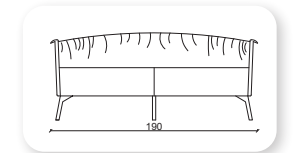

Not: Verilen ölçülerde maksimum +5 cm, minimum -5 cm sapma payı bulunmaktadır.
Notes: There may be deviations of +5cm, -5cm in the dimensions.

namor metal

Namor is a collection of sofas and a bench that combines generous, geometric volumes with slender, cast metal legs. With its compact size and comfortable cushions, Namor fits effortlessly in the home or common area.