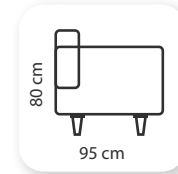

Üçlü

Not: Verilen ölçülerde maksimum +5 cm, minimum -5 cm sapma payı bulunmaktadır.
Notes: There may be deviations of +5cm, -5cm in the dimensions.