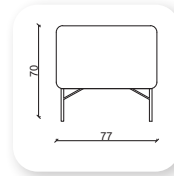

roll

Not: Verilen ölçülerde maksimum +5 cm, minimum -5 cm sapma payı bulunmaktadır.
Notes: There may be deviations of +5cm, -5cm in the dimensions.