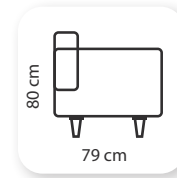

pi

Not: Verilen ölçülerde maksimum +5 cm, minimum -5 cm sapma payı bulunmaktadır.
Notes: There may be deviations of +5cm, -5cm in the dimensions.