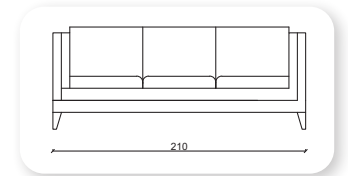

abide

Not: Verilen ölçülerde maksimum +5 cm, minimum -5 cm sapma payı bulunmaktadır.
Notes: There may be deviations of +5cm, -5cm in the dimensions.