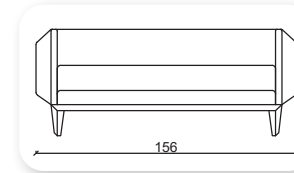

marjinal

Not: Verilen ölçülerde maksimum +5 cm, minimum -5 cm sapma payı bulunmaktadır.
Notes: There may be deviations of +5cm, -5cm in the dimensions.

yalin

This sofa collection is a proposal that goes beyond formality and clearly focuses on functionality. Yalin is more than an aesthetic concept, it offers functional complements, such as fixed or mobile auxiliary tables integrated into its frame. The initial concept, an essential sofa with a corporate character, has been enriched by a continuum of wood on the sides.

Not: Verilen ölçülerde maksimum +5 cm, minimum -5 cm sapma payı bulunmaktadır.
Notes: There may be deviations of +5cm, -5cm in the dimensions.

zipper

The design of the Zipper Sofa is different with its built-in zipper applied in the form of pockets on the front area of the armrests and on the sides of the armrests. It is ideal for both modern and classical interiors. It creates a unique decor suitable for any environment. This unique and sharp silhouette blends easily into an eclectic decor.

Not: Verilen ölçülerde maksimum +5 cm, minimum -5 cm sapma payı bulunmaktadır.
Notes: There may be deviations of +5cm, -5cm in the dimensions.

icon

The design of the Icon Sofa is different with its built-in icon applied in the form of pockets on the front area of the armrests and on the sides of the armrests. It is ideal for both modern and classical interiors. It creates a unique decor suitable for any environment. This unique and sharp silhouette blends easily into an eclectic decor.

Not: Verilen ölçülerde maksimum +5 cm, minimum -5 cm sapma payı bulunmaktadır.
Notes: There may be deviations of +5cm, -5cm in the dimensions.

| retro

Not: Verilen ölçülerde maksimum +5 cm, minimum -5 cm sapma payı bulunmaktadır.
Notes: There may be deviations of +5cm, -5cm in the dimensions.