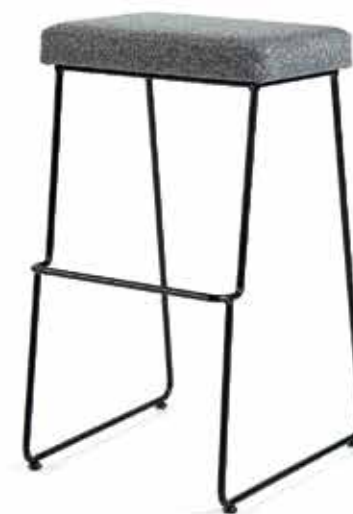

MODEL: DORE BAR STOOL
PRODUCT CODE: 254