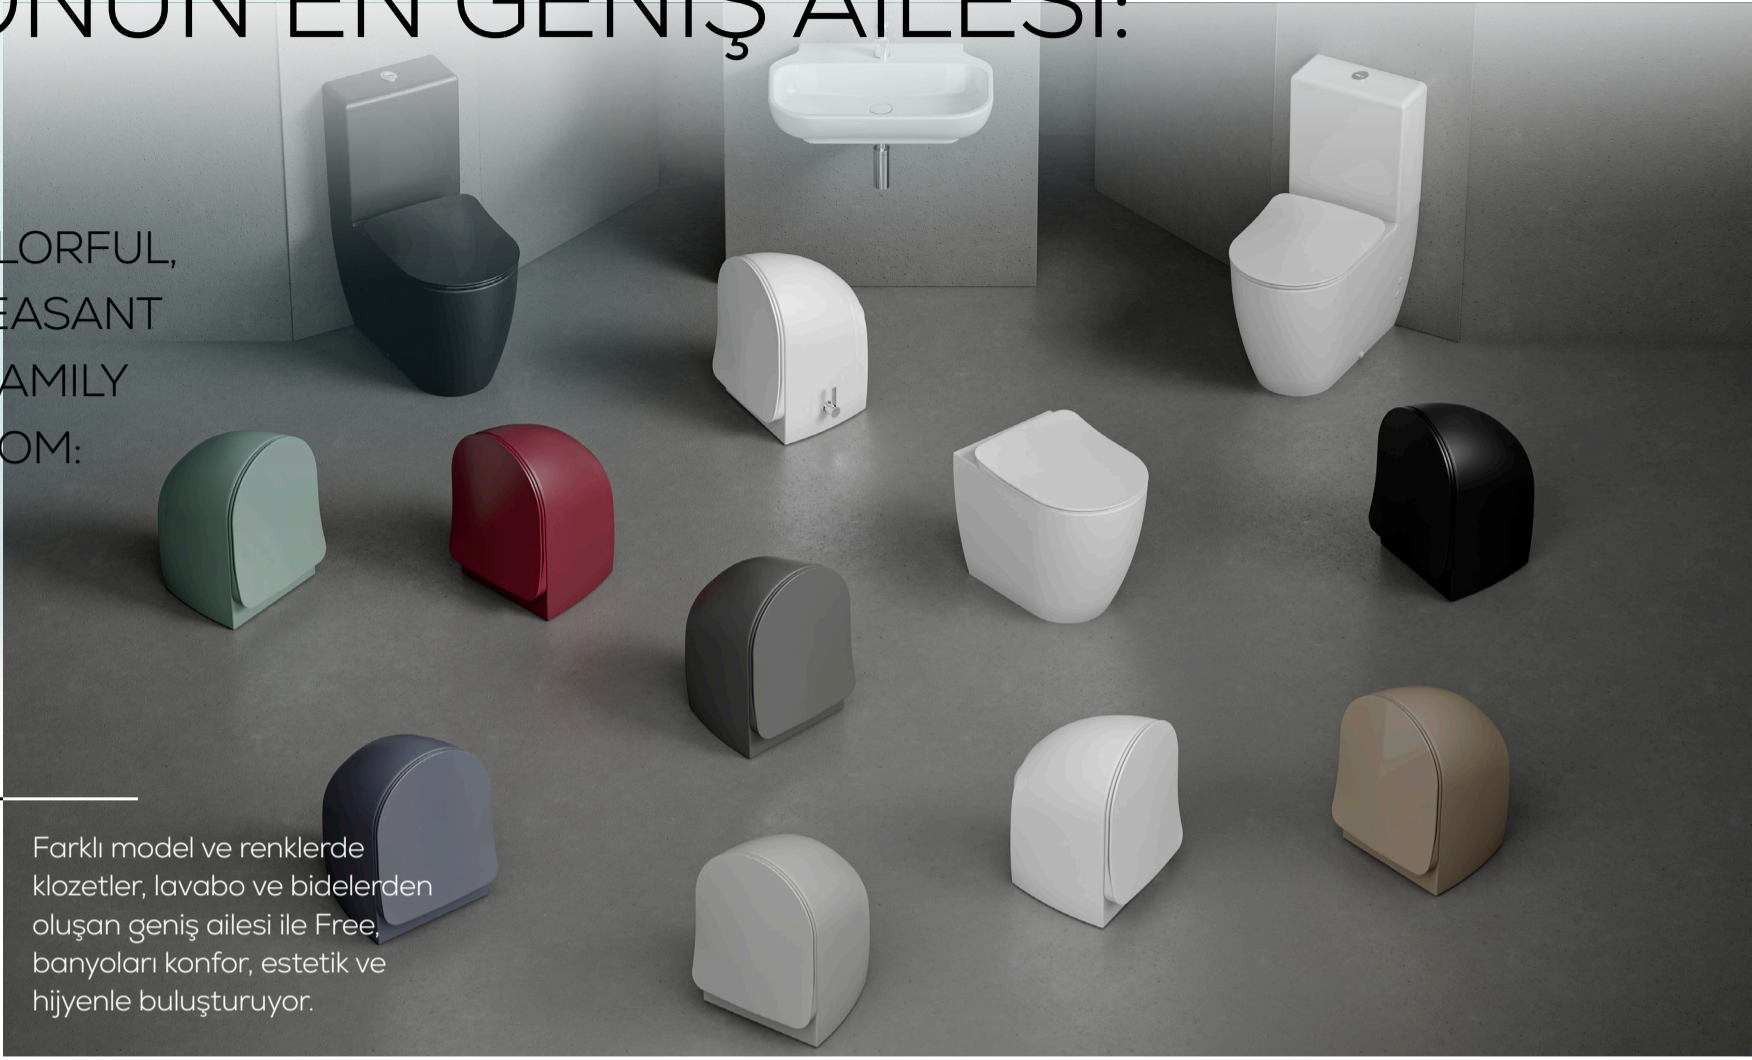

FARFREEE

ÇOK **RENKLI** ÇOK KEYİFLİ BANYONUN EN GENİŞ AİLESİ: **FREE**

EXTREMELY COLORFUL,
EXTREMELY PLEASANT
THE LARGEST FAMILY
IN THE BATHROOM:
FREE

Farklı model ve renklerde klozetler, lavabo ve bidelerden oluşan geniş ailesi ile Free, banyoları konfor, estetik ve hijyenle buluşturuyor.

With its large family consisting of pans, washbasins and bidets in different models and colors, Free brings bathrooms together with comfort, aesthetics and hygiene.

BANYOLARDA YARATICI ESTETİK: FREE BEYAZ

CREATIVE AESTHETICS
IN THE BATHROOM :
FREE WHITE

Beyaz ve inci beyazı alternatiflerine sahip Free klozet modelleri, sade ve dingin banyoların vazgeçilmez ürünleri arasında yer alıyor.

Free pan models, which has white and matte pearl white alternatives, are among the essential products of simple and serene bathrooms.

Thanks to its rimless internal structure, the Free, Rim-Off pan, which eliminates the possibility of bacteria sheltering in invisible areas, also provides convenience and savings during cleaning.

FE320/FE322
Beyaz
White