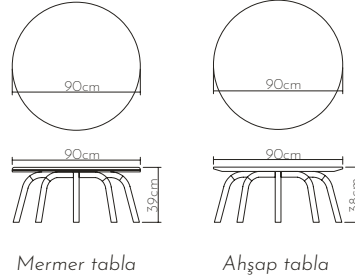

HİNA

orta sehpa | coffee table

Ahşap yüzeyler Wood surfaces

Mermer tablalar Marble tops

UNNİ

orta sehpa | coffee table

Ahşap yüzeyler Wood surfaces

Mermer tablalar Marble tops