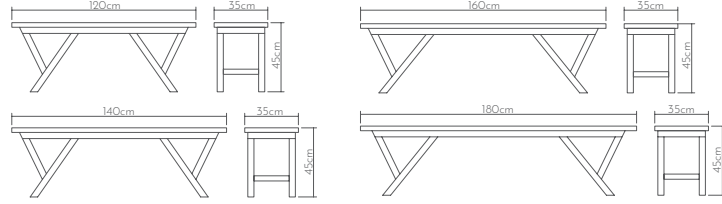

ARTE

bank | bench

Ahşap yüzeyler Wood surfaces

Döşeme Upholstery

TERA

bank | bench

Ahşap yüzeyler Wood surfaces

Ölçüler Dimensions

- 120 x 35 x 45cm
- 140 x 35 x 45cm
- 160 x 35 x 45cm
- 180 x 35 x 45cm

ENTRE

bank | bench

Ahşap yüzeyler Wood surfaces

Metal iskelet Metal structure

Ölçüler Dimensions

- 140 x 36 x 45cm
- 160 x 36 x 45cm
- 180 x 36 x 45cm
- 200 x 36 x 45cm