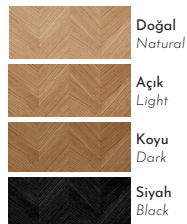

Balıksırtı deseni

Herringbone pattern