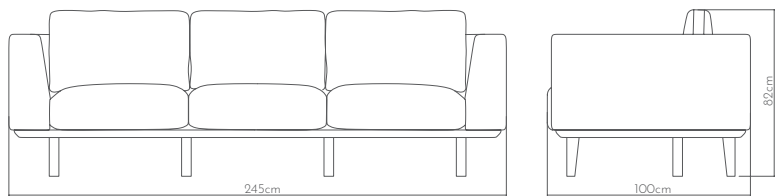

Ahşap yüzeyler Wood surfaces

Döşeme Upholstery