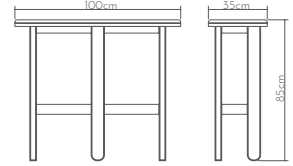

Mermer tablalar Marble tops