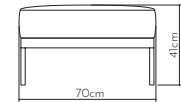

Metal iskelet Metal structure