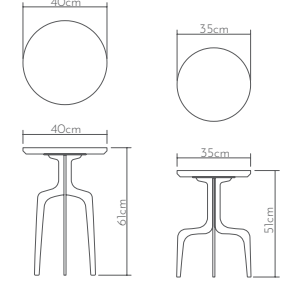

new collection

SİLE

yan sehpa | side table

Ahşap yüzeyler Wood surfaces

Mermer tablalar Marble tops

Ölçüler Dimensions

• 65 x 30 x 59cm

SİLE

yan sehpa | side table

Ahşap yüzeyler Wood surfaces

Mermer tablalar Marble tops

Ölçüler Dimensions

• 49 x 38 x 48cm

TİNE

yan sehpa | side table

Ahşap yüzeyler Wood surfaces

Ahşap yüzeyler Wood surfaces

Mermer tablalar Marble tops

ARE

yan sehpa | side table

Ahşap yüzeyler Wood surfaces

Metal iskelet Metal structure

ULKA

yan sehpa | side table