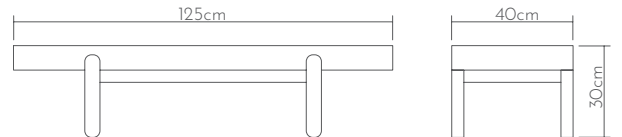

new collection

MİLT

orta sehpa | coffee table

Ahşap yüzeyler Wood surfaces

Mermer tablalar Marble tops

Ölçüler Dimensions

• 125 x 40 x 30cm

SİLE