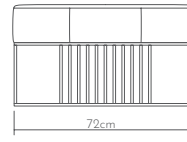

Metal iskelet

Metal structure