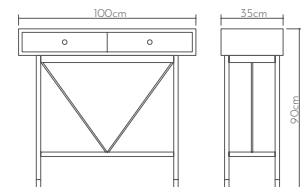

Metal iskelet Metal structure