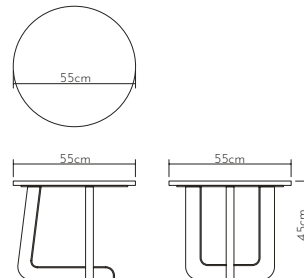

new collection

SİLE

yan sehpa | side table

Ahşap yüzeyler Wood surfaces

Mermer tablalar Marble tops

Ölçüler Dimensions

• 65 x 30 x 59cm

SİLE

yan sehpa | side table

Ahşap yüzeyler Wood surfaces

Mermer tablalar Marble tops

Ölçüler Dimensions

• 49 x 38 x 48cm

TİNE

yan sehpa | side table

Ahşap yüzeyler Wood surfaces

Mermer tablalar Marble tops

Metal iskelet Metal structure

UNNİ

yan sehpa | side table

Ahşap yüzeyler Wood surfaces

Mermer tablalar Marble tops

NORA

yan sehpa | side table