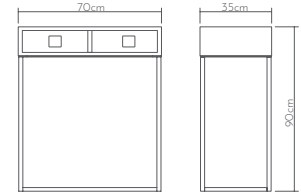

Metal iskelet Metal structure