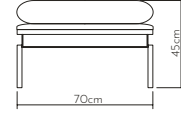

Metal iskelet Metal structure