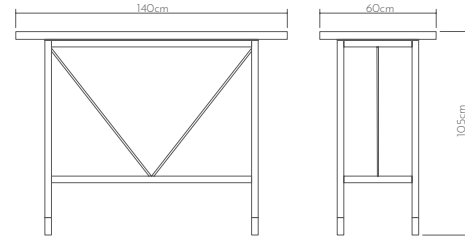

Ahşap yüzeyler

Wood surfaces

Metal iskelet

Metal structure