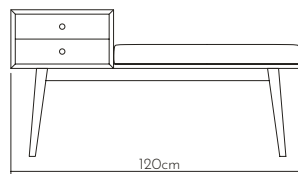

ARTE

bank | bench

Ahşap yüzeyler Wood surfaces

Döşeme Upholstery

TERA

bank | bench

Ahşap yüzeyler Wood surfaces

Ölçüler Dimensions

- 120 x 35 x 45cm
- 140 x 35 x 45cm
- 160 x 35 x 45cm
- 180 x 35 x 45cm

ENTRE

bank | bench

Ahşap yüzeyler Wood surfaces

Metal iskelet Metal structure

Ölçüler Dimensions

- 140 x 36 x 45cm
- 160 x 36 x 45cm
- 180 x 36 x 45cm
- 200 x 36 x 45cm