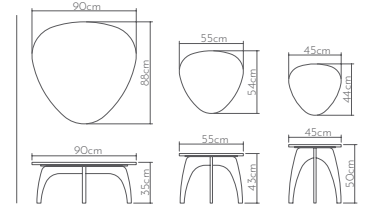

Mermer tablalar Marble tops

	Toros black Toros black
	Diana royal Diana royal
	Beyaz Carrara White carrara