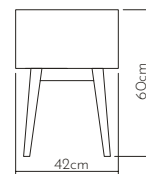

ARTE

bank | bench

Ahşap yüzeyler Wood surfaces

Döşeme Upholstery

TERA

bank | bench

Ahşap yüzeyler Wood surfaces

Ölçüler Dimensions

- 120 x 35 x 45cm
- 140 x 35 x 45cm
- 160 x 35 x 45cm
- 180 x 35 x 45cm

ENTRE

bank | bench

Ahşap yüzeyler Wood surfaces

Metal iskelet Metal structure

Ölçüler Dimensions

- 140 x 36 x 45cm
- 160 x 36 x 45cm
- 180 x 36 x 45cm
- 200 x 36 x 45cm