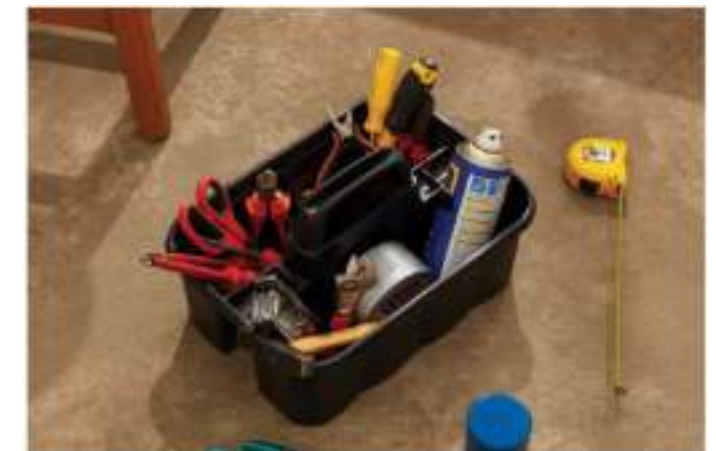

ORGANIZER WITH HANDLE

3 DIVISIONS

Code **07404**
 Size 345 x 250 x 195h
 24pcs - 0,085 m3

5 GRIDS ORGANIZER

ADJUSTABLE ORGANIZER

BIG

Code **07407**
Size 110 x 275 x 65h
📦 36pcs - 0,057 m3

JUMBO