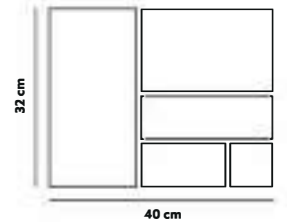

MODULAR ORGANIZER

The Modular Organizers is offered Ideal solutions for creating effective and organized spaces in drawers and cabinets.

Displaceable parts can be easily shaped according to user thanks to its puzzle-like and disassemblable feature.

8x8 mm

Code **07431**
Size 80 x 80 x 56h
96pcs - 0,013 m3

8x16 mm

Code **07432**
Size 160 x 80 x 56h
48pcs - 0,013 m3

8x24 mm

Code **07433**
Size 240 x 80 x 56h
48pcs - 0,018 m3

16x24 mm

Code **07434**
Size 240 x 160 x 56h
24pcs - 0,018 m3

16x32 mm

Code **07435**
Size 160 x 320 x 56h
24pcs - 0,026 m3

8 PCS

5 PCS

8 PIECES

Code **07437**
Size 162 x 116 x 237h
16pcs - 0,080 m3

5 PIECES

Code **07439**
Size 162 x 94 x 316h
15pcs - 0,080 m3

ORGANIZER WITH HANDLE

3 DIVISIONS

Code **07404**
Size 345 x 250 x 195h
24pcs - 0,085 m3