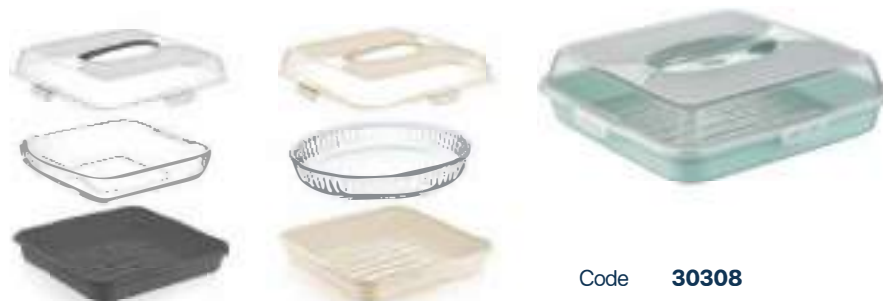

PASTRY CARRIER

Code **30305**
 Size 336 x 336 x 110h
 18pcs - 0,087 m3

Code **30306**
 Size 336 x 336 x 153h
 12pcs - 0,067 m3

SQUARE PARTY BUTLER

Whether square or round, it fits both

SQUARE

ROUND

Code **30308**
 Size 360 x 360 x 100h
 24pcs - 0,070 m3