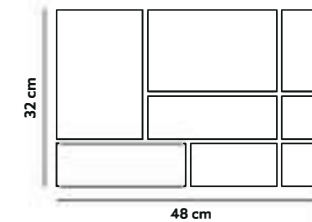

MODULAR ORGANIZER

The Modular Organizers is offered Ideal solutions for creating effective and organized spaces in drawers and cabinets.

Displaceable parts can be easily shaped according to user thanks to its puzzle-like and disassemblable feature.

8x8 mm

Code **07431**
Size 80 x 80 x 56h
96pcs - 0,013 m3

8x16 mm

Code **07432**
Size 160 x 80 x 56h
48pcs - 0,013 m3

8x24 mm

Code **07433**
Size 240 x 80 x 56h
48pcs - 0,018 m3

16x24 mm

Code **07434**
Size 240 x 160 x 56h
24pcs - 0,018 m3

16x32 mm

Code **07435**
Size 160 x 320 x 56h
24pcs - 0,026 m3

8 PCS

5 PCS

8 PIECES

Code **07437**
Size 162 x 116 x 237h
16pcs - 0,080 m3

5 PIECES

Code **07439**
Size 162 x 94 x 316h
15pcs - 0,080 m3

ORGANIZER WITH HANDLE

3 DIVISIONS

Code **07404**
Size 345 x 250 x 195h
24pcs - 0,085 m3