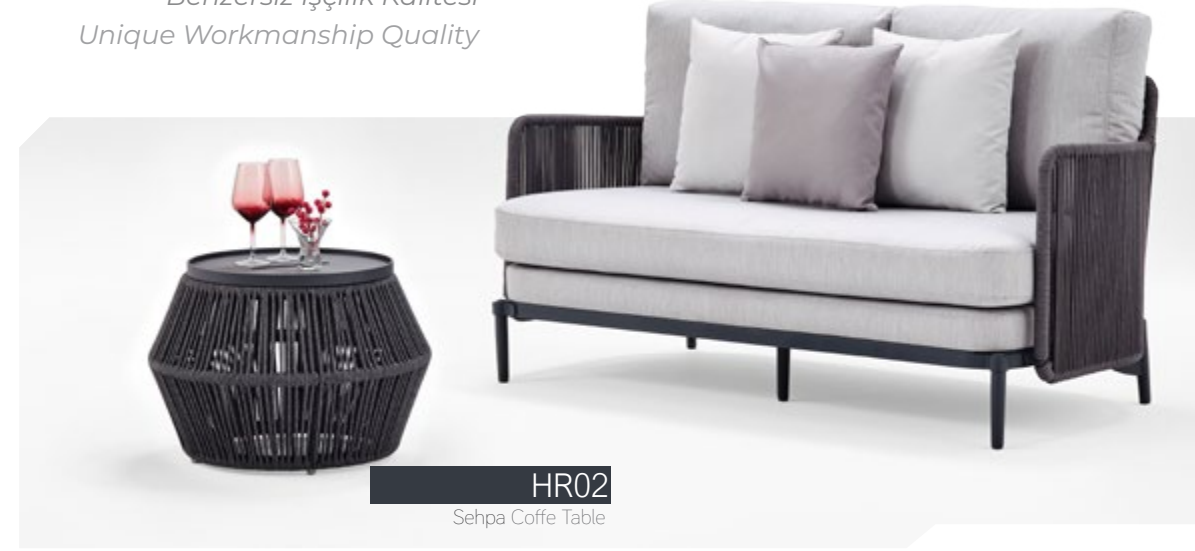

*Benzersiz İşçilik Kalitesi
Unique Workmanship Quality*