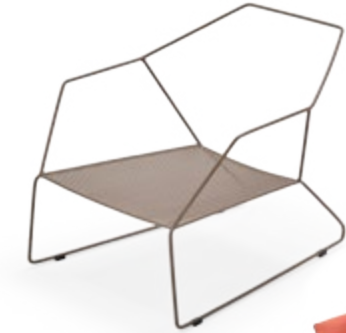

HR29

Alüminyum Profil
Çift Taraflı Portatif Döşeme
Aluminum Profile
Double Sided Seat Cushion