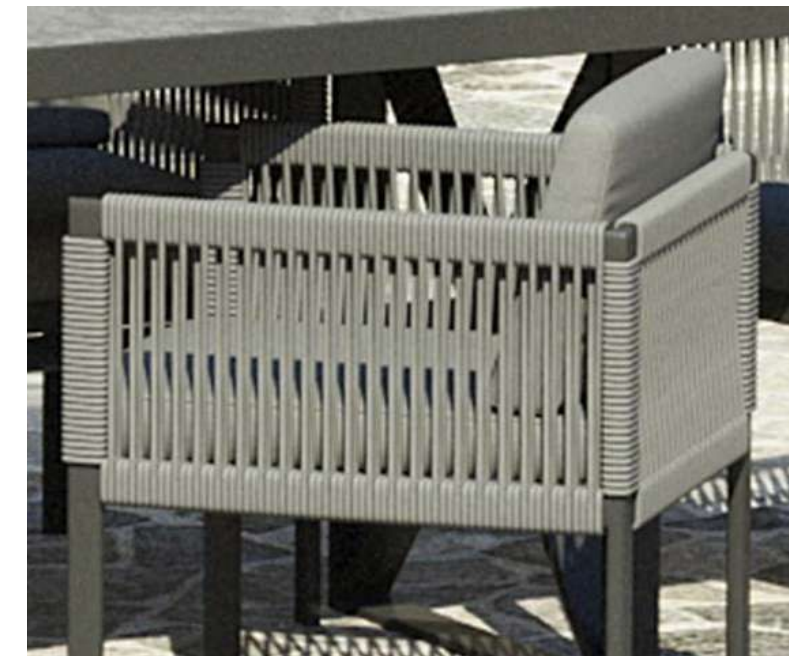

Pixel 1 Seater
Pixel 5 Seater
Pixel Coffee Table

Pixel 1 Seater
Pixel 5 seater
Pixel Coffee Table

Pixel Chair
Pixel Table

Pixel Daybed

Pixel Sunbed

Chair
L.55 W.60 H.69
L.21,65" W.23,62" H.27,17"

1 - Seater
L.88 W.88 H.60
L.34,65" W.34,65" H.23,62"