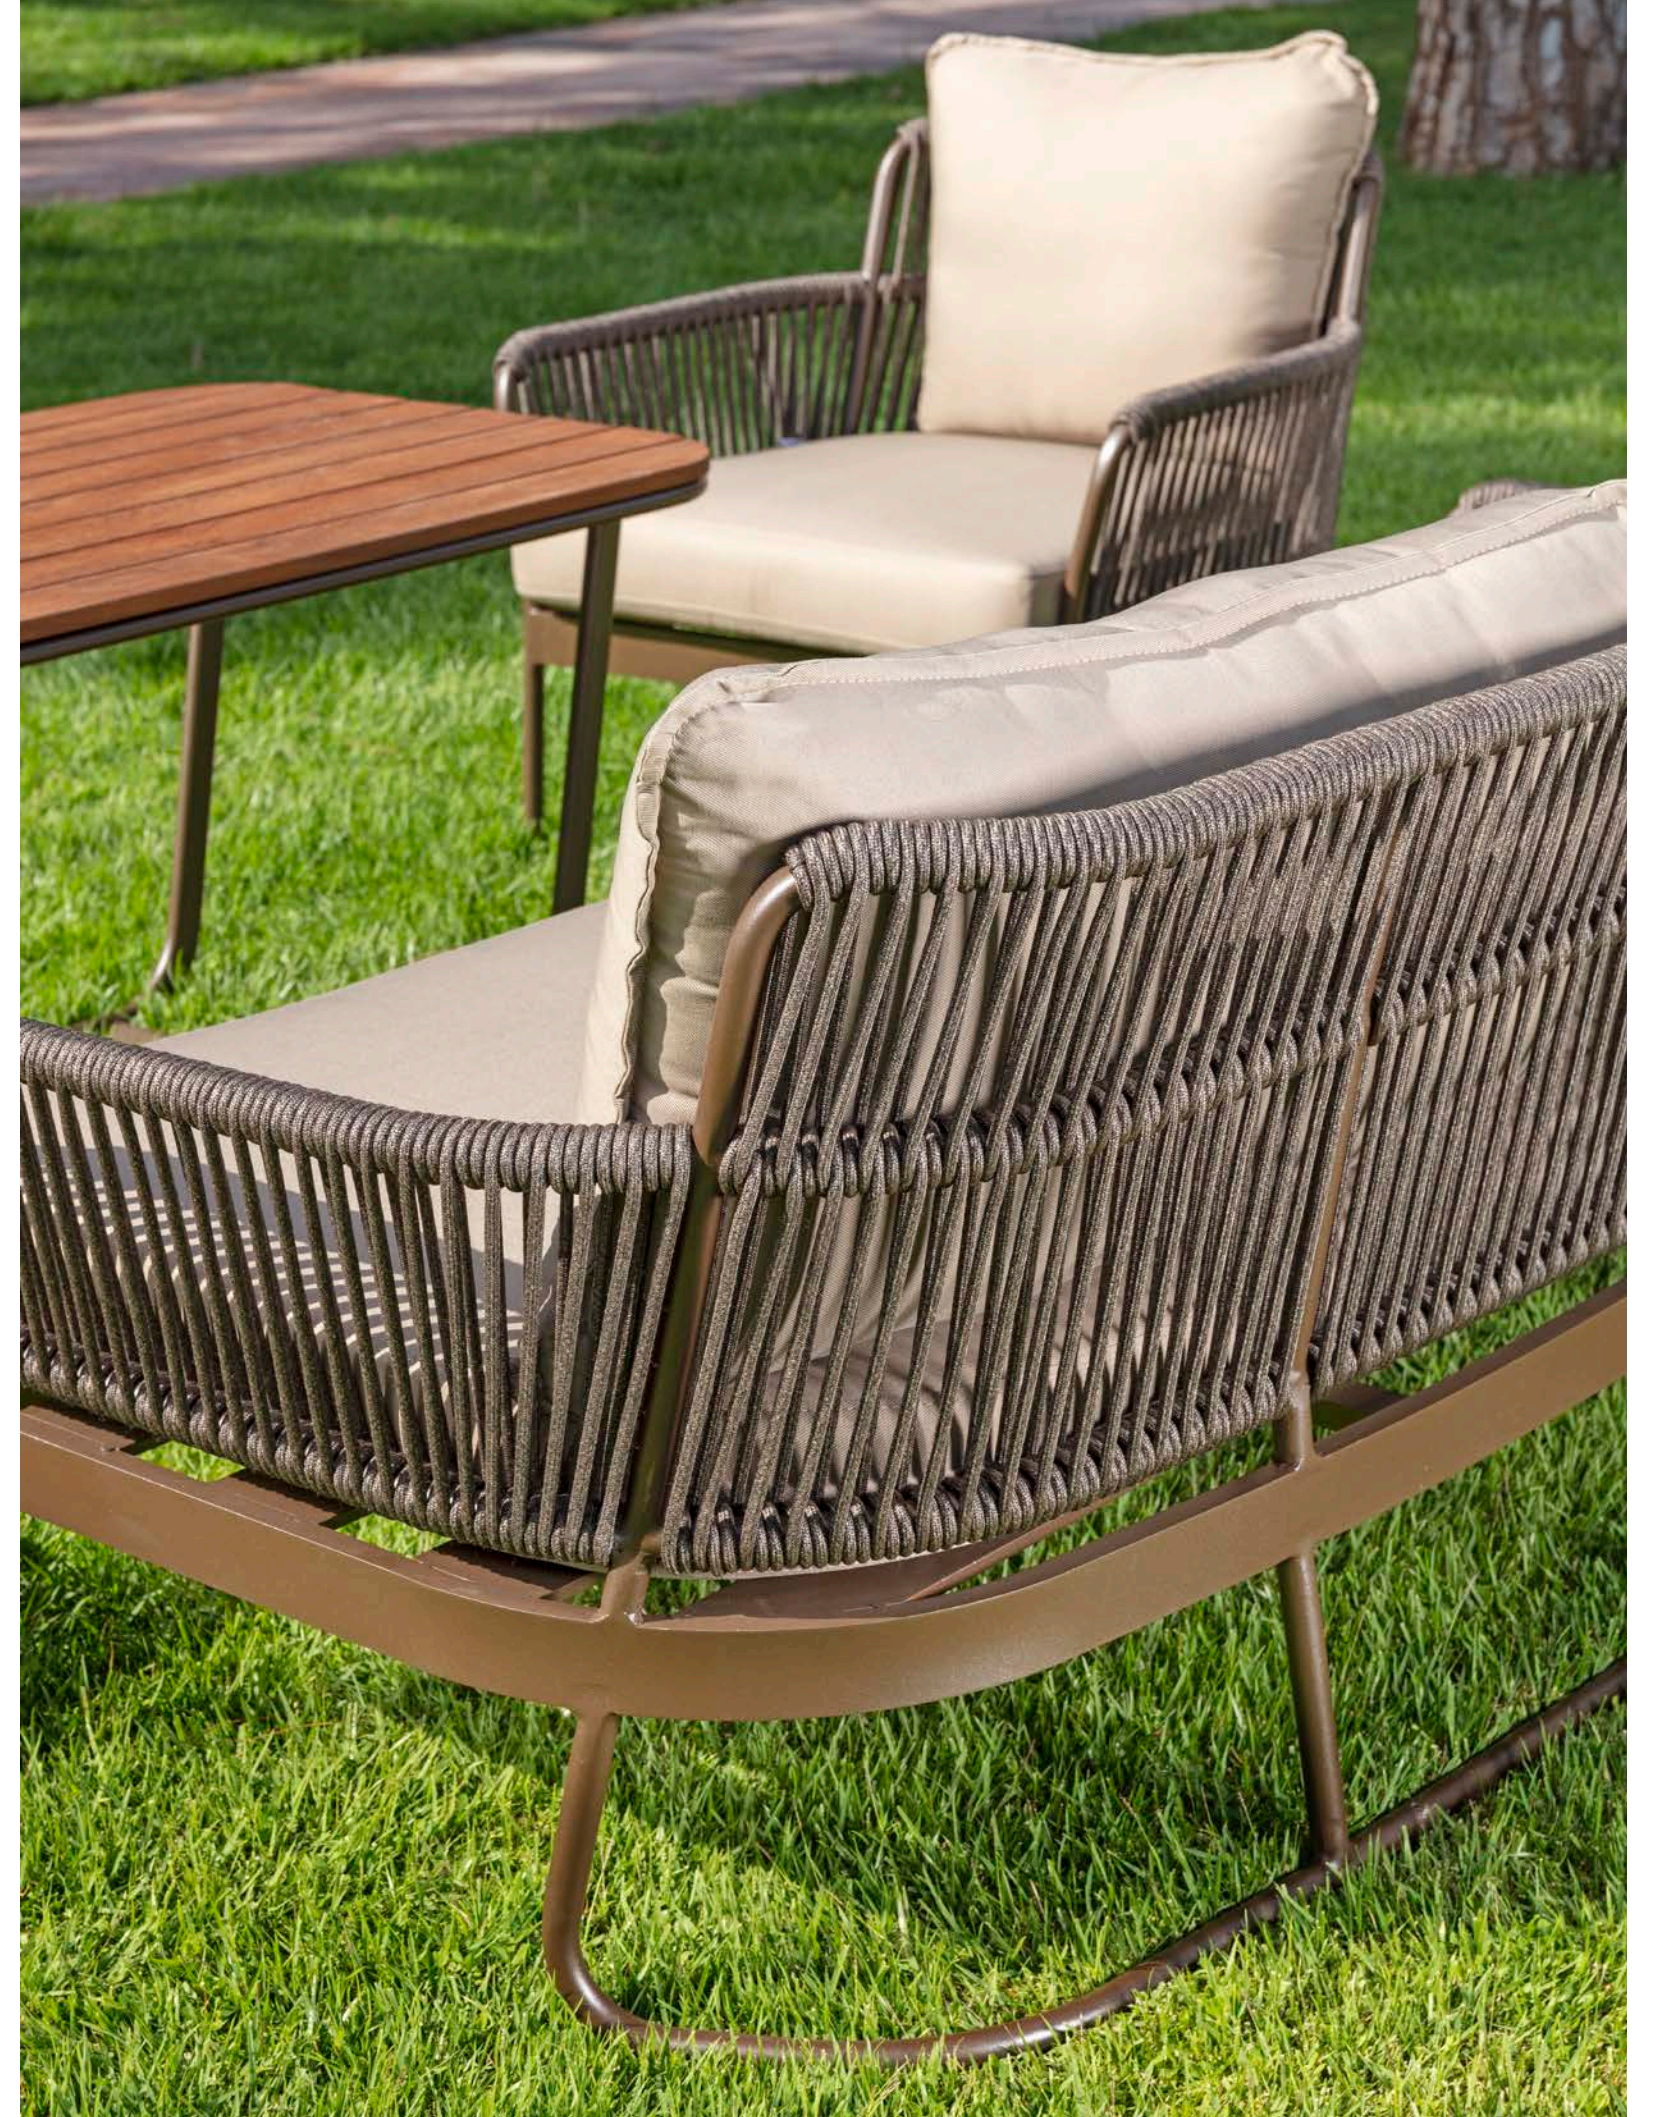

Nora 1 Seater
Nora 3 Seater
Nora Coffee Table