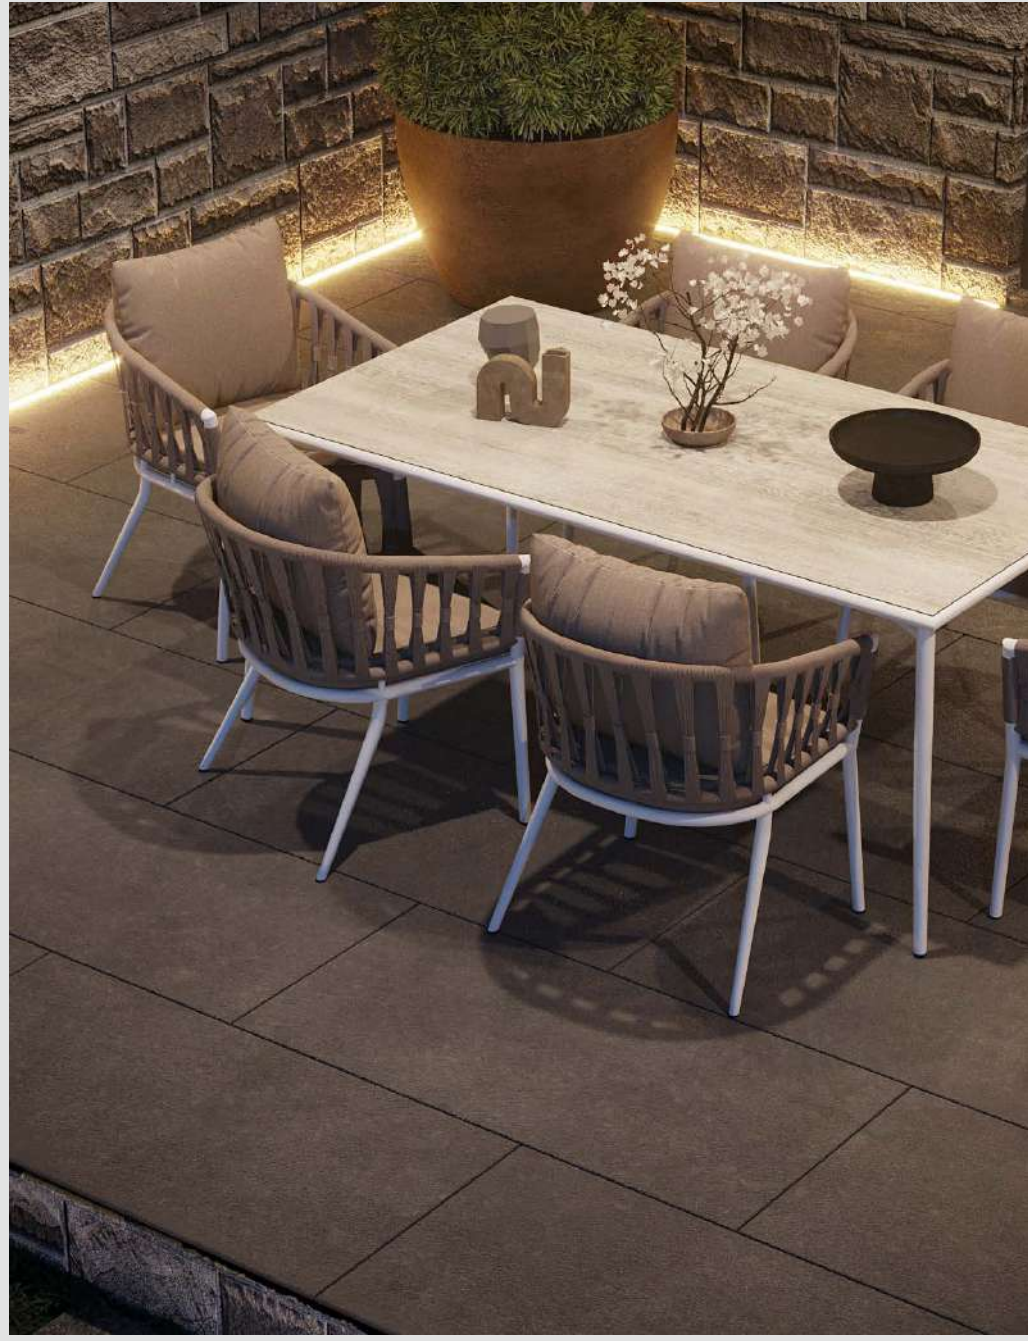

FARAMIA 2024 Catalogue