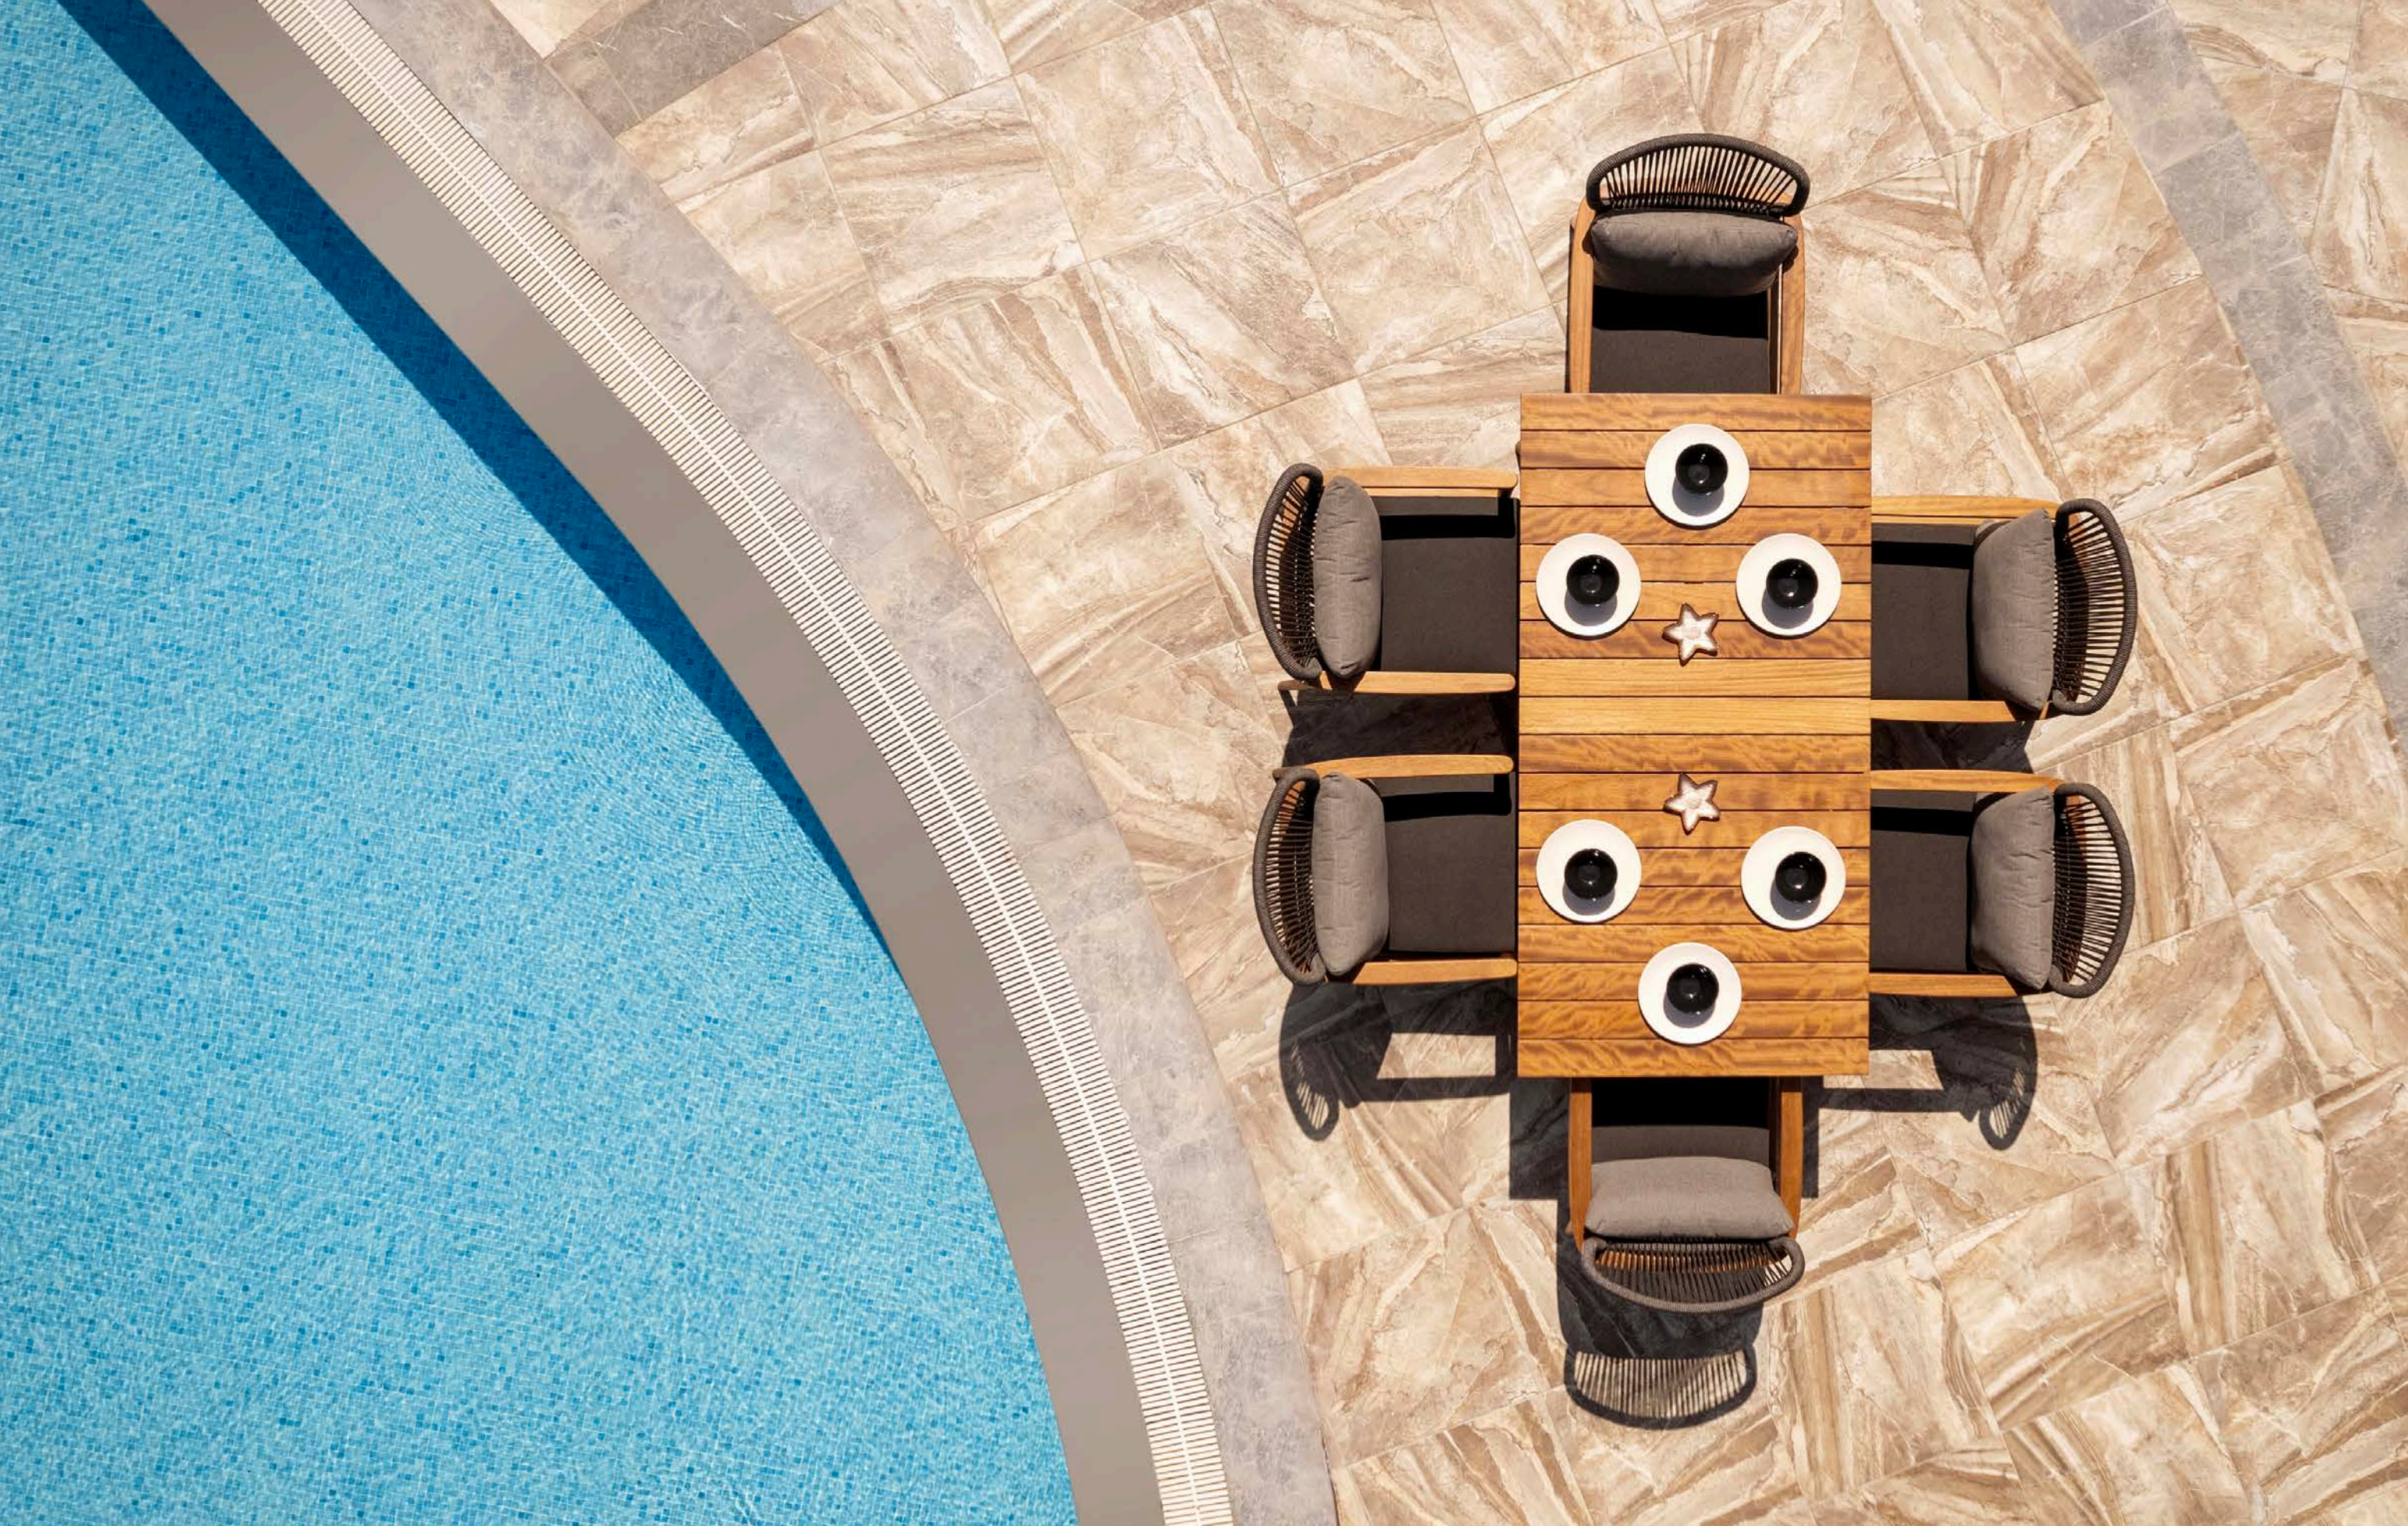

Teo

TEO outdoor furniture features an aluminum frame with Ireko details on the frame and back, making it durable and stylish for outdoor use. The unique design includes woven rope details, adding a touch of sophistication beyond the ordinary. The dining set accommodates 6 people and the chairs are exceptionally comfortable.

Teo Armchair
Teo Table