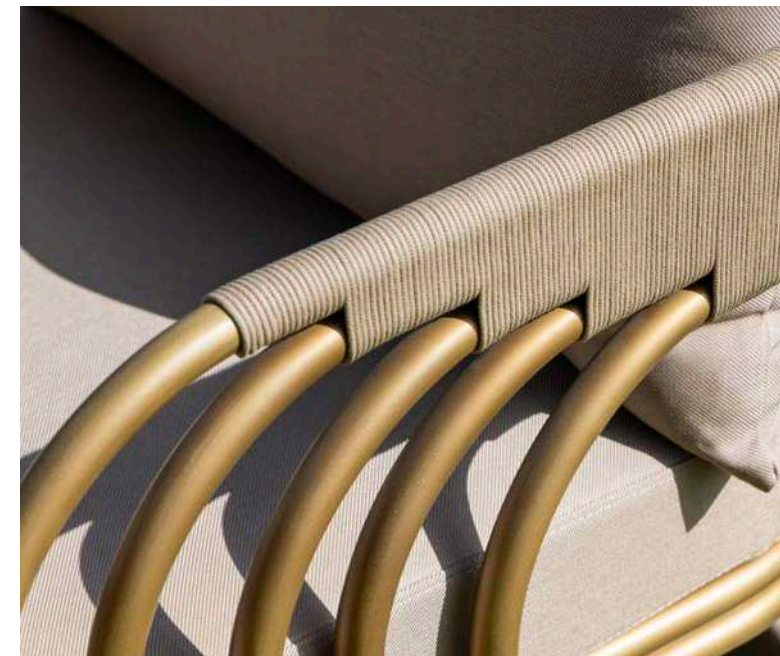

Rao Armchair
Rao Table