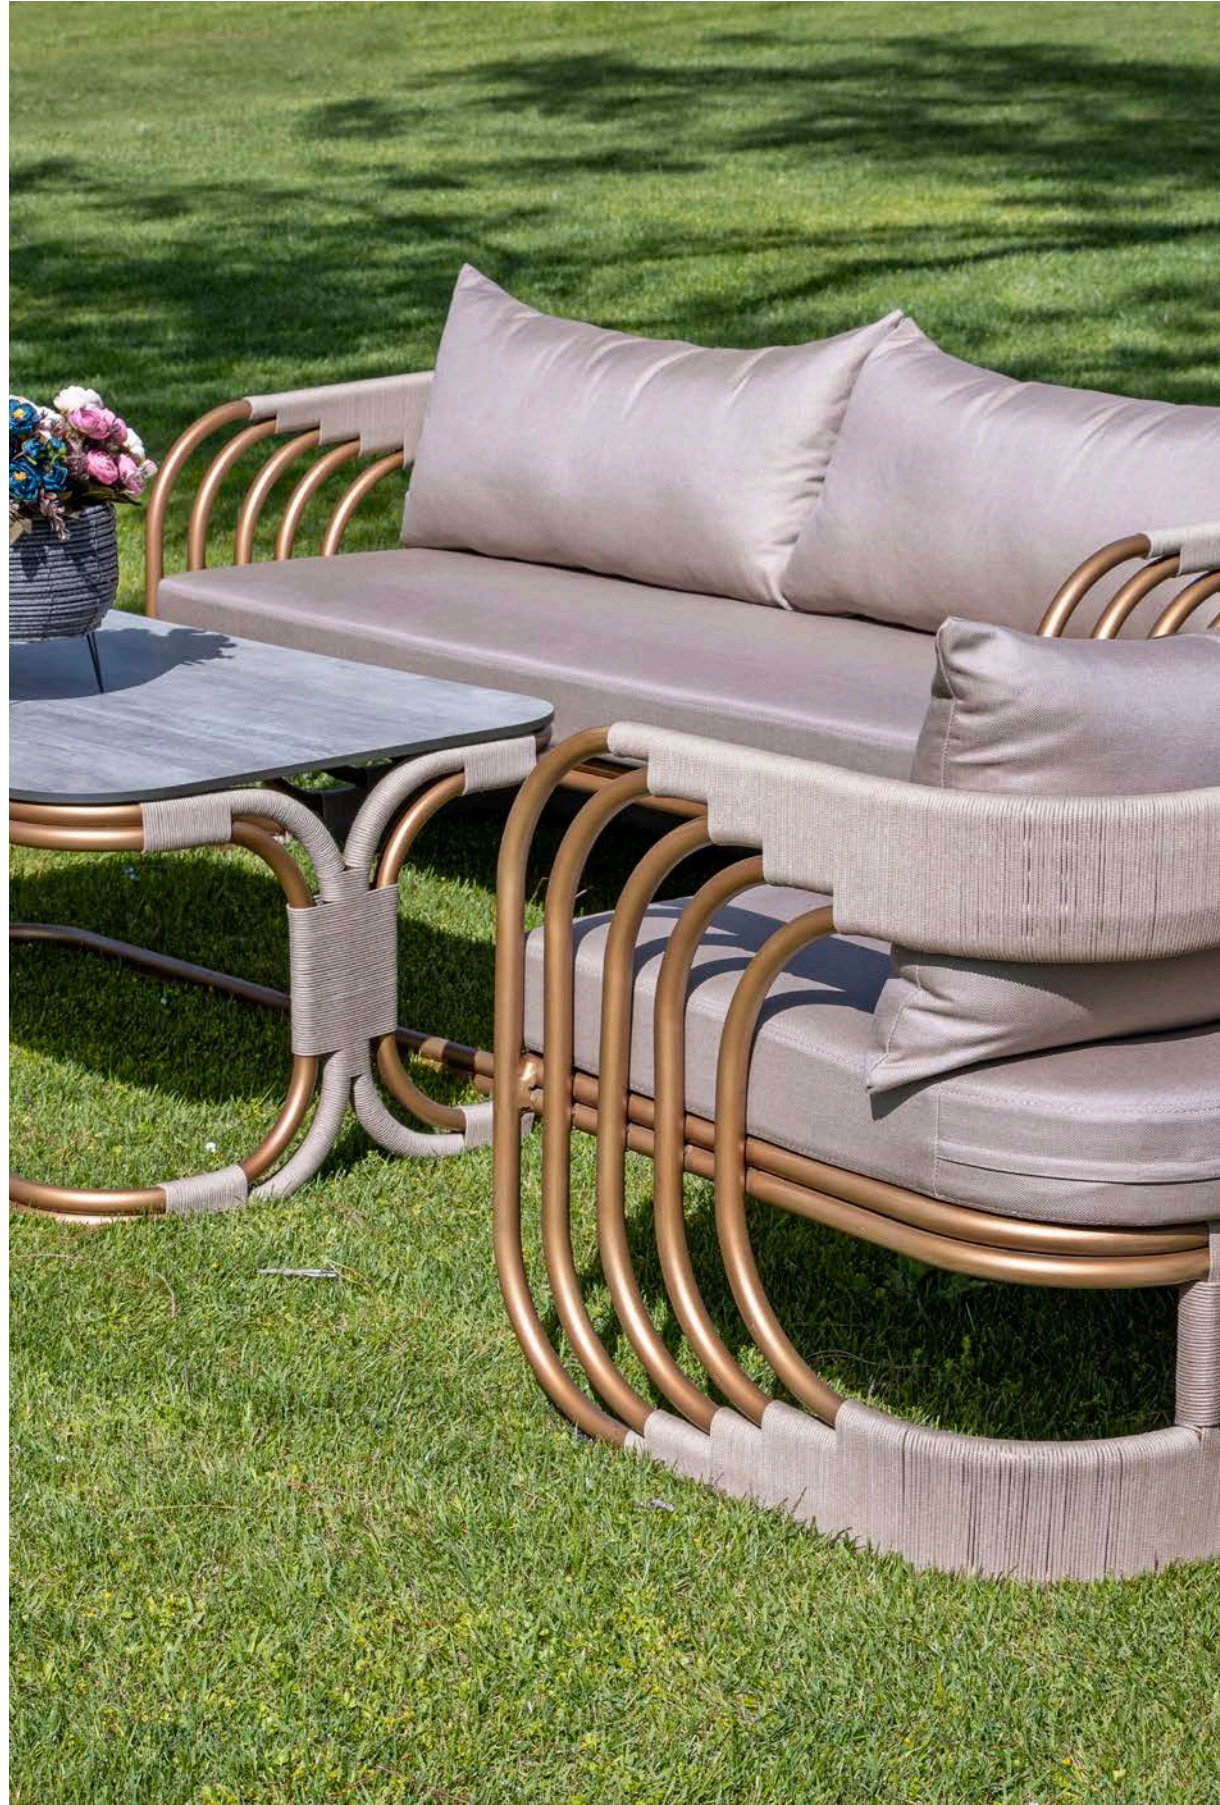

Rao 1 Seater
Rao 3 seater
Rao Coffee Table