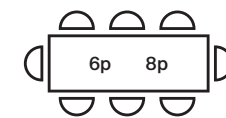

Polydefin

Suitable for Outdoor

Rex

Rex Table
Duor Armchair

Duor Armchair
Rex Table-Ext

Armchair
L.56 W.60 H.80
L.22,05" W.23,62" H.31,5"

TABLE- EXT
L.190/240 W.100 H.82
L.74,8"/94.48" W.39,37" H.32,28"

Powder Coated
Aluminum