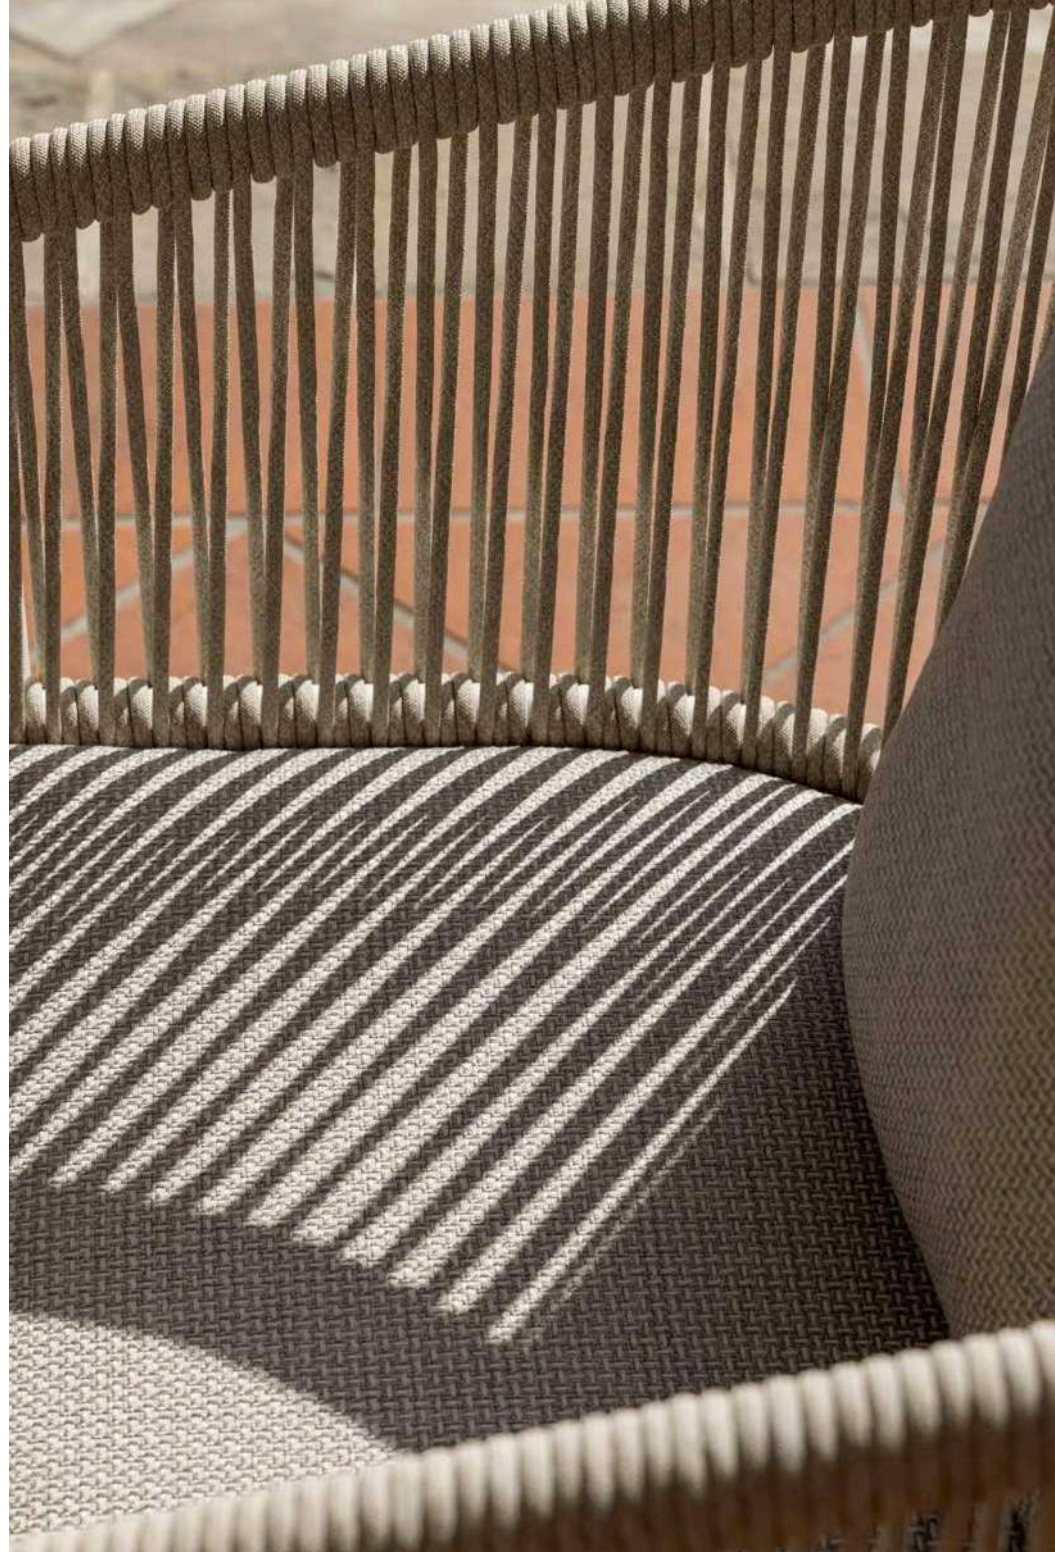

Chair
L.60 W.67 H.84
L.23,62" W.26,38" H.33,07"

1 Seater
L.84 W.86 H.83
L.33,07" W.33,86" H.32,68"

3 Seater
L.203 W.86 H.82
L.79,92" W.33,86" H.32,28"

Coffee Table
L.120 W.80 H.50
L.47,24" W.31,5" H.19,69"

Chair
L.180 W.100 H.78
L.70,87" W.39,37" H.30,71"