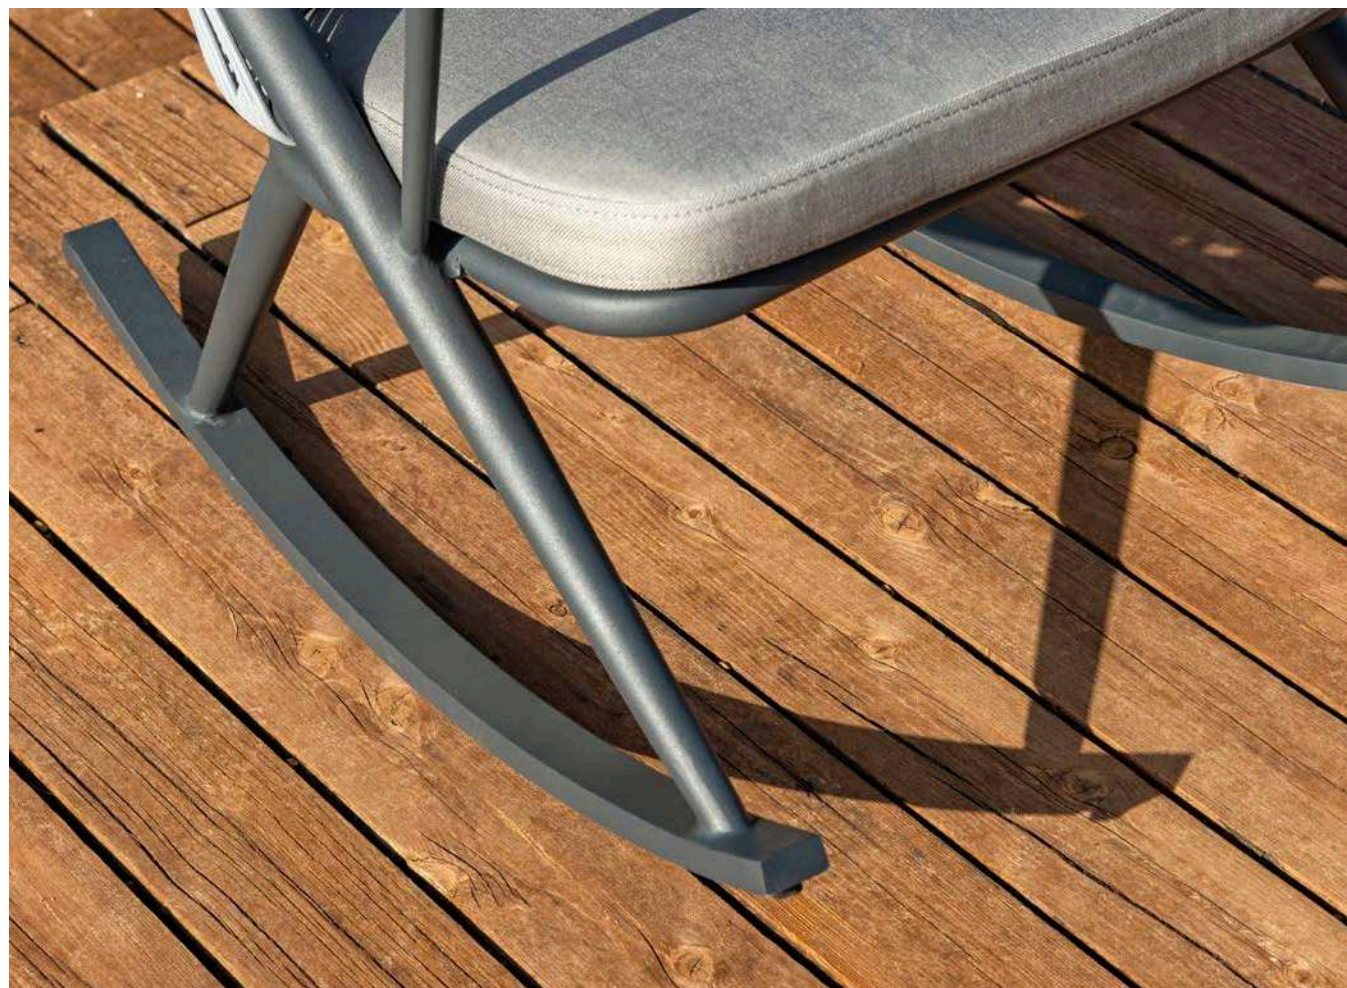

Luce 1 Rocking Chair

1-Seater
L.71 W.105 H.100
L.27,95" W.41,34" H.39,37"

Rocking Chair
L.71 W.110 H.104
L.27,95" W.43,31" H.40,94"

Coffee Table
L.48 W.48 H.41
L.18,9" W.18,9" H.16,14"

Ottoman
L.58 W.50 H.42
L.22,83" W.19,69" H.16,54"