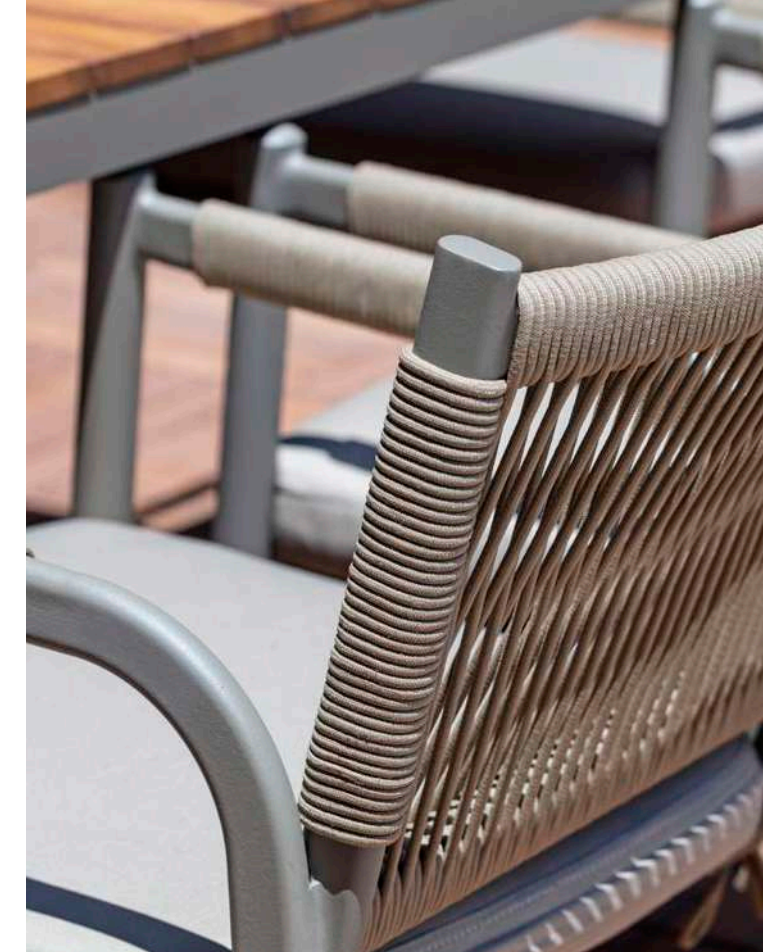

Eos Armchair
Eos Table-M