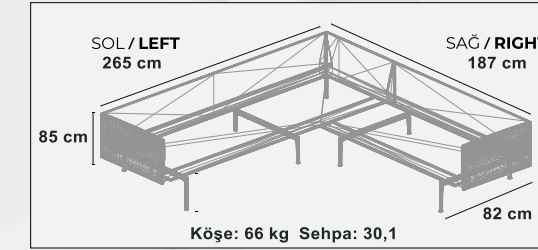

ÖLÇÜLER DIMENSIONS

Mimoza Sehpa (85x145x65)