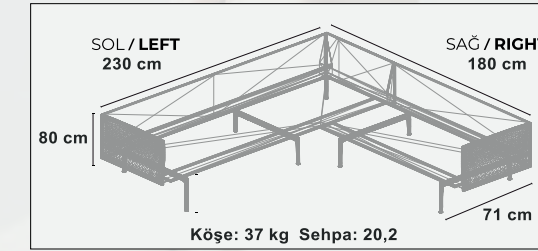

ÖLÇÜLER DIMENSIONS

Mimoza Sehpa (70x120x60)