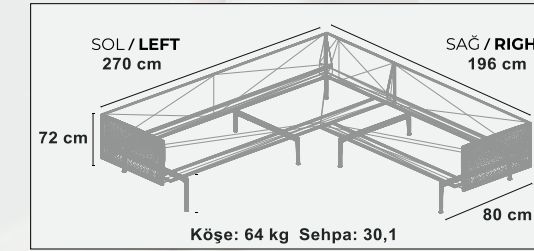

Apart from the organized structure of the triple, double and single armchairs, there are coffee tables and poufs in different sizes to complete the look.

ÖLÇÜLER DIMENSIONS

Defne Sehpa (85x145x65)

CORNER SET | KÖŞE TAKIMI