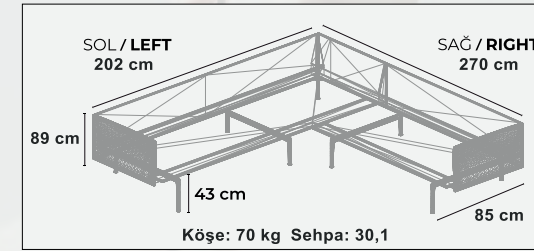

ÖLÇÜLER DIMENSIONS

Mimoza Sehpa (85x145x65)