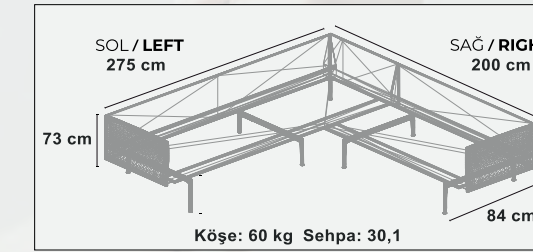

ÖLÇÜLER DIMENSIONS

Mimoza Sehpa (85x145x65)