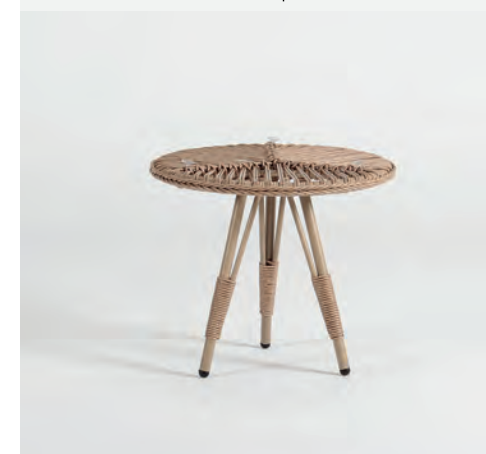

FLOSYA SEHPA
COFFEE TABLE | SEHPALAR

	G/W	Y/H	D/D	KG
FLOSYA SEHPA Coffee Table	55	55	50