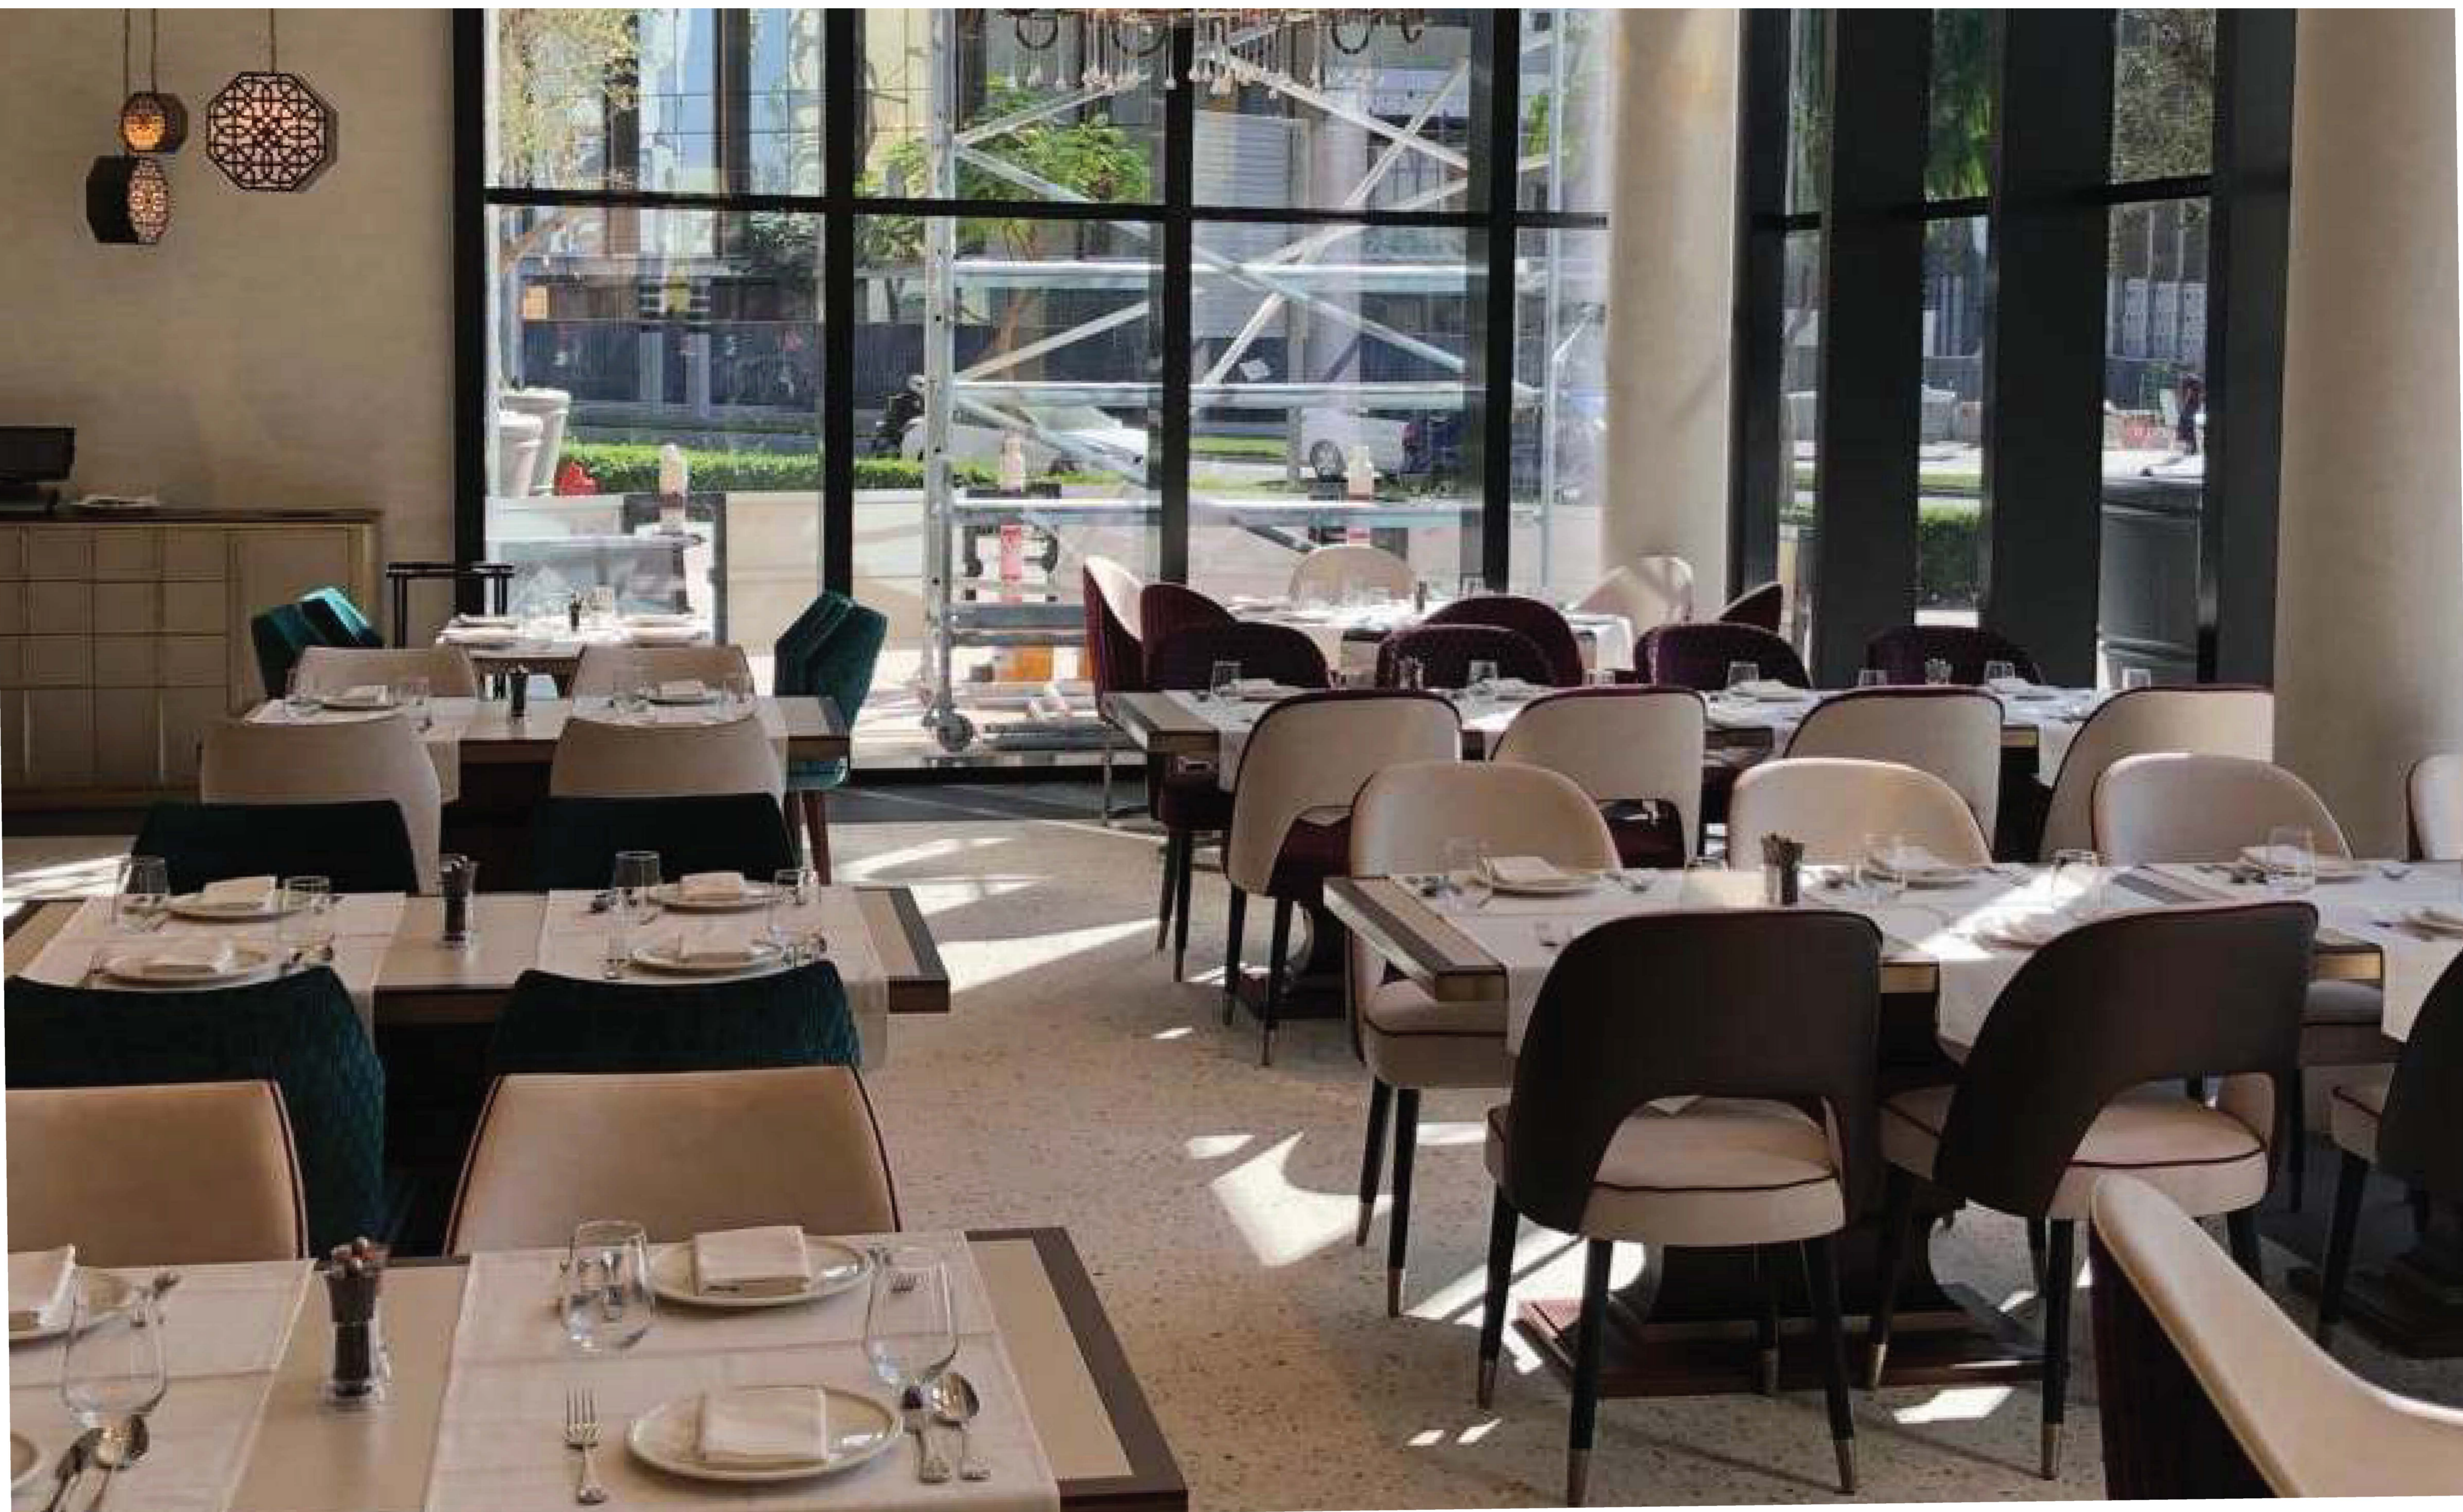

62 83 62 48

TENNESSEE

52 82 57 48

Rhain Steakhouse Dubai

JACKSON

SAMUEL

ETHAN

BENJAMIN