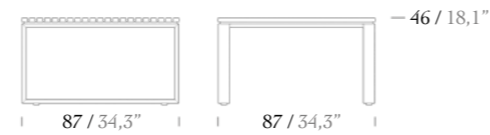

2 Seater Sofa

\* Iroko and Aluminium options are available for back slats.

Right Corner Module

\* Iroko and Aluminium options are available for back slats.

Coffee Table 87x87

Coffee Table 120x60

Center Single Module