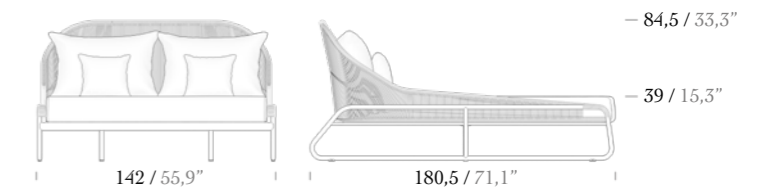

Daybed Double

* Teak, Iroko and Aluminium options are available for base slats.