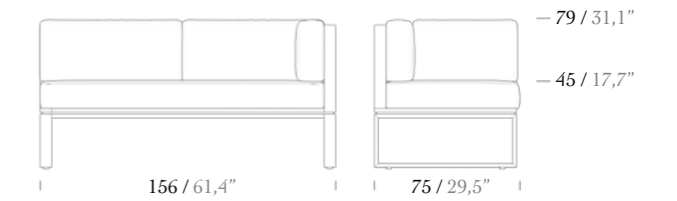

Left Corner Module