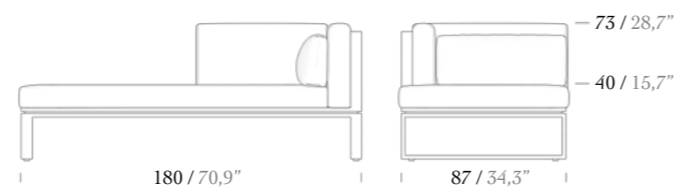

\* Iroko and Aluminium options are available for back slats.

Left Corner Module

\* Iroko and Aluminium options are available for back slats.

Right Daybed Module

\* Iroko and Aluminium options are available for back slats.

Left Daybed Module

\* Iroko and Aluminium options are available for back slats.

Coffee Table 87x87 (Ceramic Plate)

Coffee Table 120x60 (Ceramic Plate)

Side Table Module (Ceramic Plate)

Middle Table Module (Ceramic Plate)