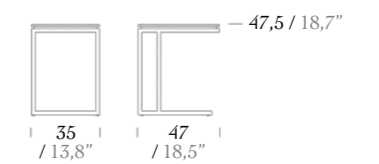

Side Table C-Form (Ceramic Plate)