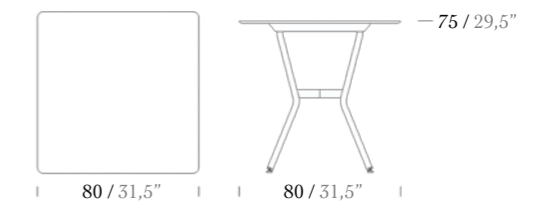

RIO  
REFLECTS COMPACT  
MASTERSHIP *from past to future.*

Armchair

Lounge Chair

Table 140x70

Table 160x80

Coffee Table

Table 70x70

Table 80x80