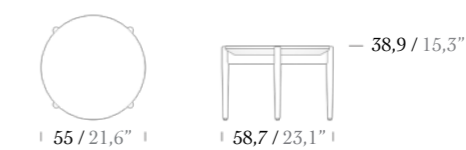

EVERLASTING  
*design* CONCEPTION  
materialised in Meon.

Single Sofa

3 Seater Sofa

Footstool

Coffee Table ø90

Coffee Table ø70

Side Table