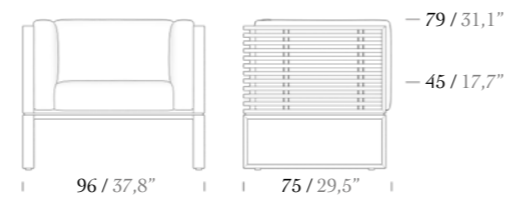

Single Sofa