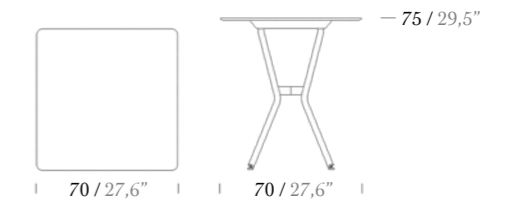

RIO  
REFLECTS COMPACT  
MASTERSHIP *from past to future.*

Armchair

Lounge Chair

Table 140x70

Table 160x80

Coffee Table

Table 70x70

Table 80x80