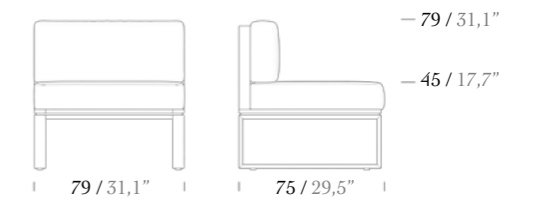

2 Seater Sofa

\* Iroko and Aluminium options are available for back slats.

Right Corner Module

\* Iroko and Aluminium options are available for back slats.

Coffee Table 87x87

Coffee Table 120x60

Center Single Module