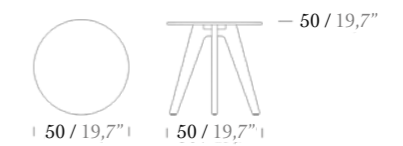

Side Table Ceramic