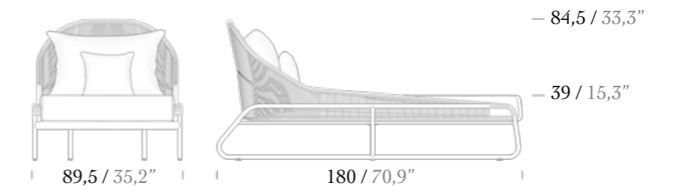

Daybed

* Teak, Iroko and Aluminium options are available for base slats.