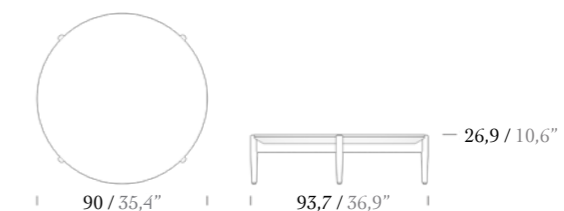

EVERLASTING  
*design* CONCEPTION  
materialised in Meon.

Single Sofa

3 Seater Sofa

Footstool

Coffee Table ø90

Coffee Table ø70

Side Table