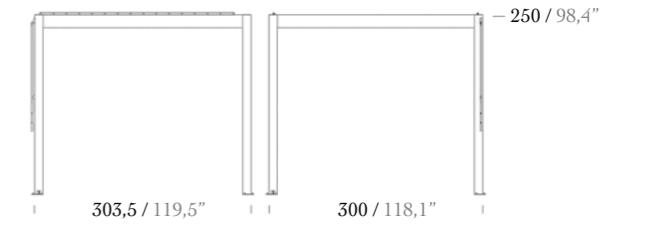

Manual Louvered Pavilion 4x3