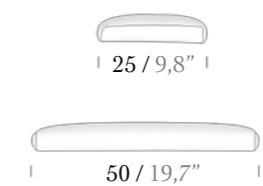

Headrest Cushion