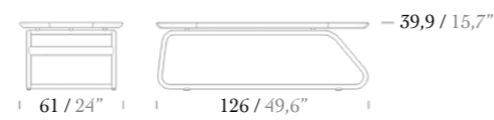

Coffee Table