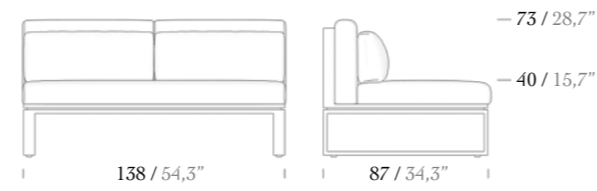

2 Seater Sofa

\* Iroko and Aluminium options are available for back slats.

Center Double Module

\* Iroko and Aluminium options are available for back slats.

Center Single Module

\* Iroko and Aluminium options are available for back slats.