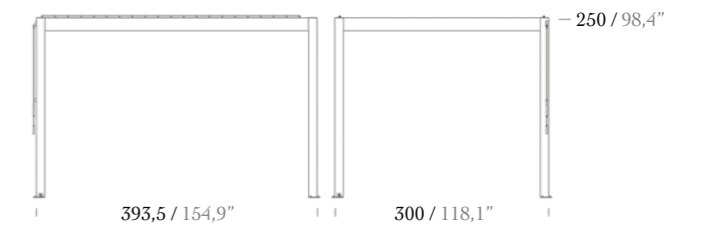

It brightens up the time you spend outdoors and bring the outdoor concept you have dreamed of.

BRIGHTEN *your space*  
with our *precious* RAPHIA

Manual Louvered Pavilion 3x3

Manual Louvered Pavilion 4x3