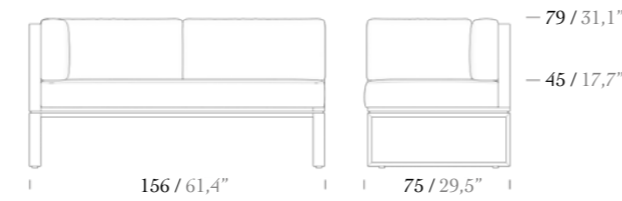

2 Seater Sofa

\* Iroko and Aluminium options are available for back slats.

Right Corner Module

\* Iroko and Aluminium options are available for back slats.

Coffee Table 87x87

Coffee Table 120x60

Center Single Module