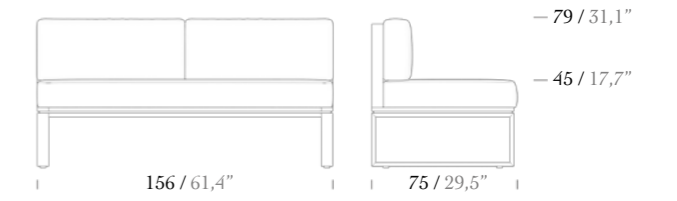

Center Double Module