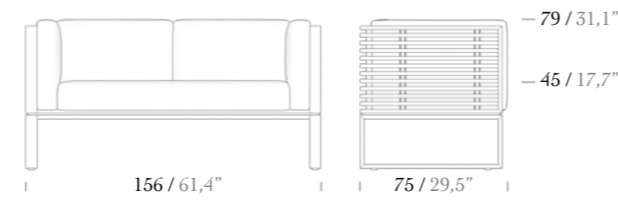

2 Seater Sofa

\* Iroko and Aluminium options are available for back slats.

Right Corner Module

\* Iroko and Aluminium options are available for back slats.

Coffee Table 87x87

Coffee Table 120x60

Center Single Module