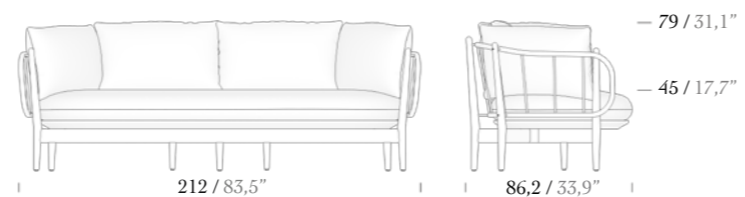

EVERLASTING  
*design* CONCEPTION  
materialised in Meon.

Single Sofa

3 Seater Sofa

Footstool

Coffee Table ø90

Coffee Table ø70

Side Table