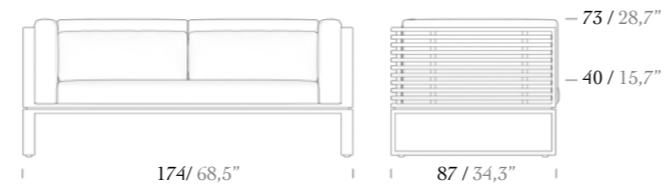

2 Seater Sofa

\* Iroko and Aluminium options are available for back slats.

Center Double Module

\* Iroko and Aluminium options are available for back slats.

Center Single Module

\* Iroko and Aluminium options are available for back slats.