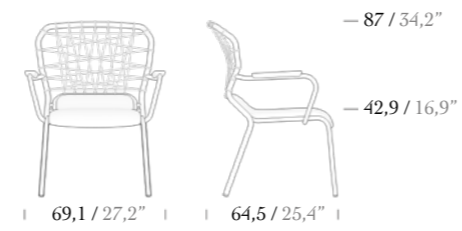

RIO  
REFLECTS COMPACT  
MASTERSHIP *from past to future.*

Armchair

Lounge Chair

Table 140x70

Table 160x80

Coffee Table

Table 70x70

Table 80x80

Table ø80

Table ø90