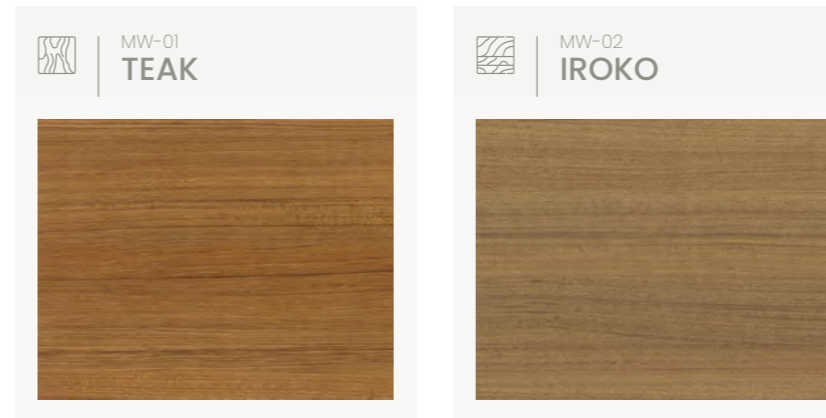

WOODS

Teak & Iroko

Thanks to First Quality Burmese Teak, we can offer you long-lasting experiences in the outdoor spaces. As a nature-originated product, it is normal for teak/iroko to get small surficial cracks and to lose its color from golden brown to light silver within six months to two years due to the natural weather circumstances.