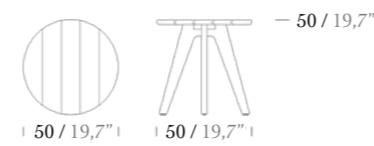

Single Sofa

2 Seater Sofa

3 Seater Sofa

Footstool

Side Table

Coffee Table 140x60

Coffee Table 170x72

Coffee Table Ceramic 140x60