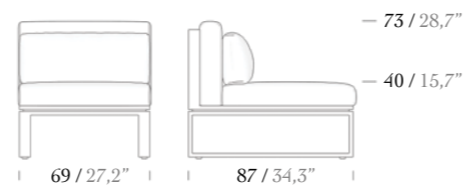

2 Seater Sofa

\* Iroko and Aluminium options are available for back slats.

Center Double Module

\* Iroko and Aluminium options are available for back slats.

Center Single Module

\* Iroko and Aluminium options are available for back slats.