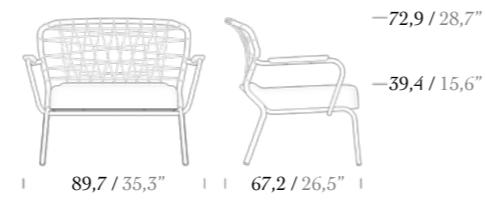

RIO  
REFLECTS COMPACT  
MASTERSHIP *from past to future.*

Armchair

Lounge Chair

Table 140x70

Table 160x80

Coffee Table

Table 70x70

Table 80x80

Table ø80

Table ø90