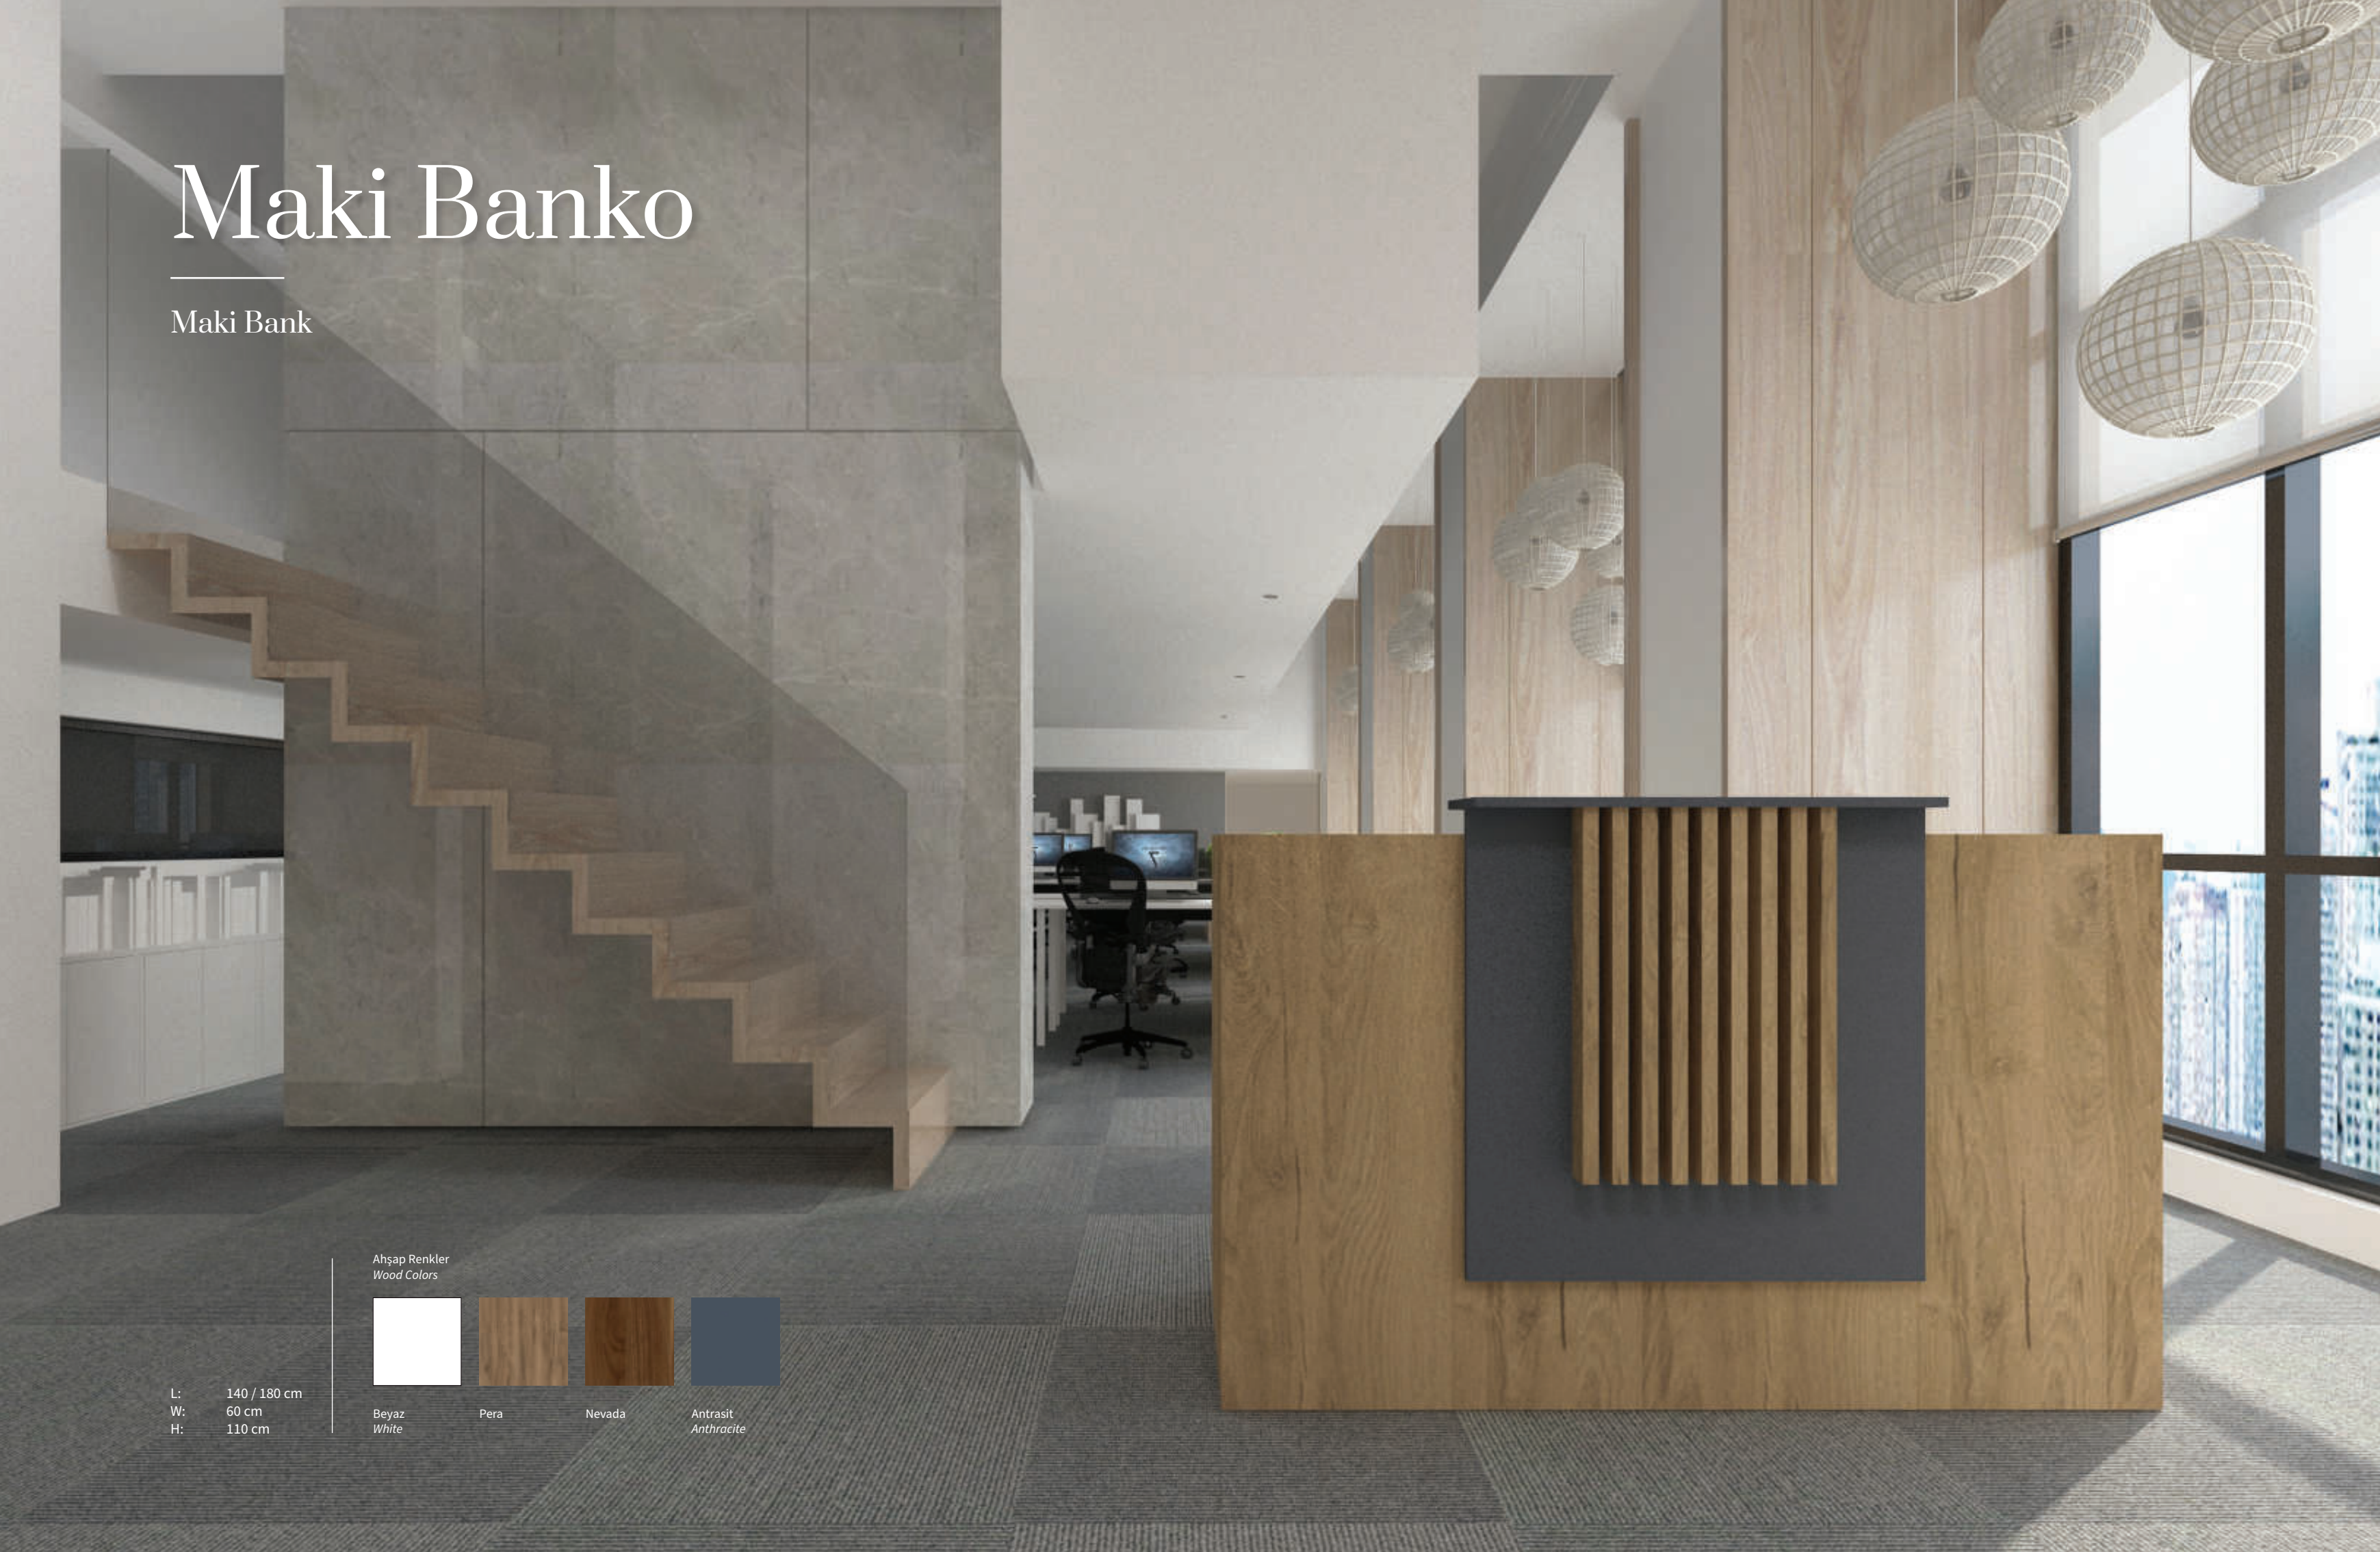

Maki Banko

Maki Bank

L: 140 / 180 cm
W: 60 cm
H: 110 cm

Ahşap Renkler
Wood Colors

Beyaz
White

Pera

Nevada

Antrasit
Anthracite