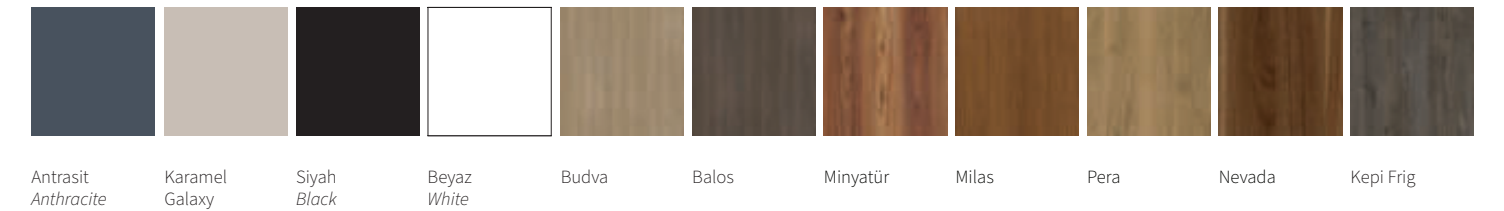

Tidy

Depolama Sistemleri

Tidy Cabinet Systems

Tidy dolaplar, geniş ürün yelpazesıyla farklı depolama çözümlerinin yanısıra mekan içinde alternatif alanlar oluşturmanızı da sağlayarak daha geniş bir çalışma alanı sağlar. Ürün aile çeşitliliği ve estetik tasarımı ile Tidy, birçok ofis çalışma alanlarında depolama sistemi olarak tüm ofis ihtiyaçlarını karşılayabilmektedir. Tidy, tüm ofis çalışma alanlarında ve birçok yönetici ofislerinde ihtiyaçlarınıza efektif bir çözüm sunmaktadır.

Tidy cabinets, with their wide product range, allow you to create alternative areas in the space as well as different storage solutions, allowing you to use a wider work area. With its product family diversity and its aesthetic design that adds to the visuality of your office, Tidy can meet all office needs as a storage system in many office work areas. Tidy offers an effective solution to your storage needs in all office work areas and many executive offices.

Gövde Renkleri
Body Colors

Kapak Renkleri
Doors Colors