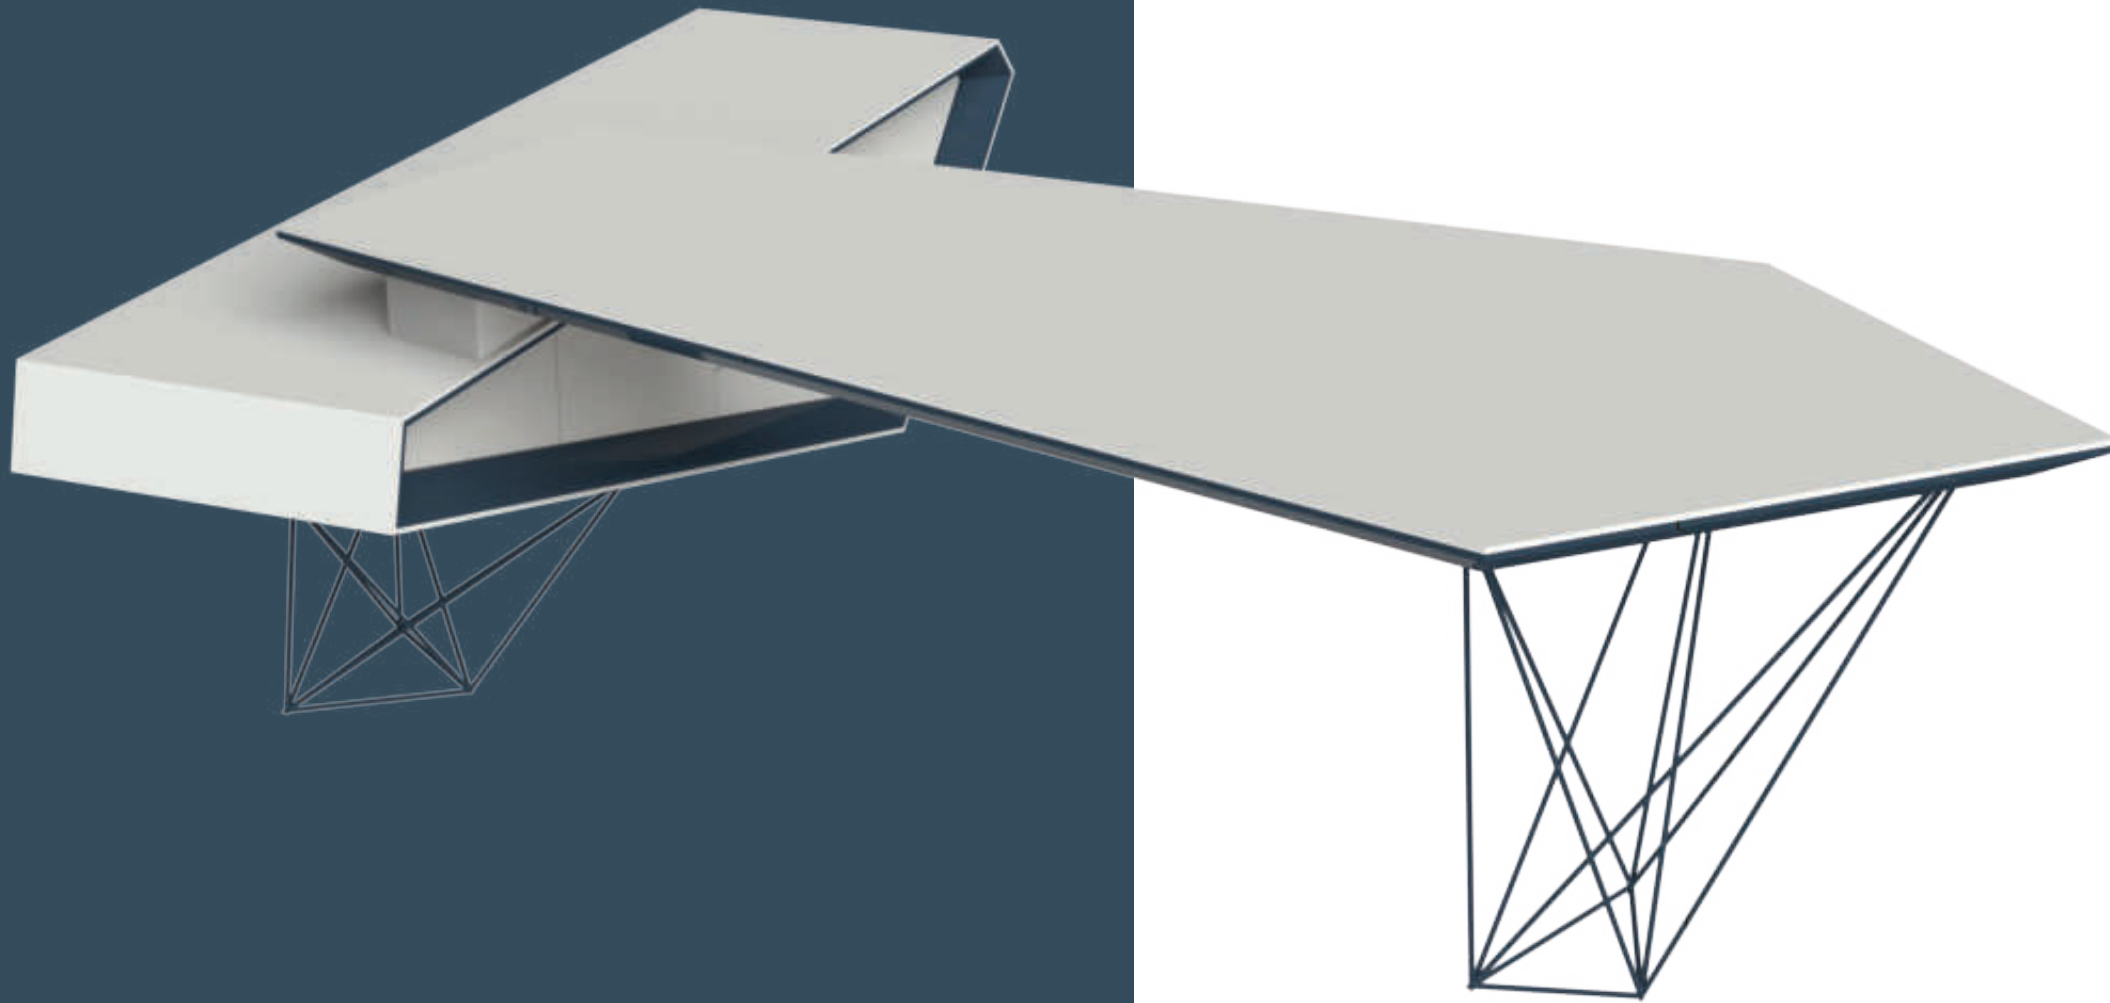

Neon

Geometrik üçgen formundan esinlenilerek oluşturulan Neon Yönetici Takımı, ahşap ve metal malzemenin kontrastıyla ofislerinizde özgün bir hava oluşturur.

Inspired by the geometric triangle form, the Neon Executive Team creates a unique atmosphere in your offices with the contrast of wood and metal.

YENİLİKÇİ

Masa *Desk*
Dolap *Cabinet*
Sehpa *Coffeetable*

254x225x75 h
225x47x97h
70x60x45 h

Ahşap Renkler
Wood Colors

Beyaz
White

Metal Renkler
Metal Colors

Antrasit
Anthracite

Metal Çerçeve Seçenekleri
Metal Fram Options

Antrasit Sarı
Anthracite Yellow