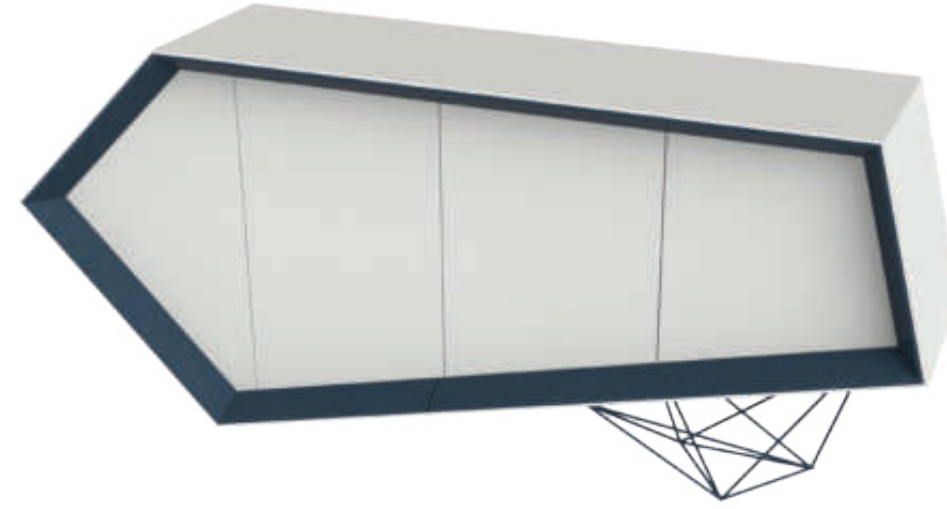

Neon

Geometrik üçgen formundan esinlenilerek oluşturulan Neon Yönetici Takımı, ahşap ve metal malzemenin kontrastıyla ofislerinizde özgün bir hava oluşturur.

Inspired by the geometric triangle form, the Neon Executive Team creates a unique atmosphere in your offices with the contrast of wood and metal.

YENİLİKÇİ

Masa *Desk*
Dolap *Cabinet*
Sehpa *Coffeetable*

254x225x75 h
225x47x97h
70x60x45 h

Ahşap Renkler
Wood Colors

Beyaz
White

Metal Renkler
Metal Colors

Antrasit
Anthracite

Metal Çerçeve Seçenekleri
Metal Fram Options

Antrasit Sarı
Anthracite Yellow