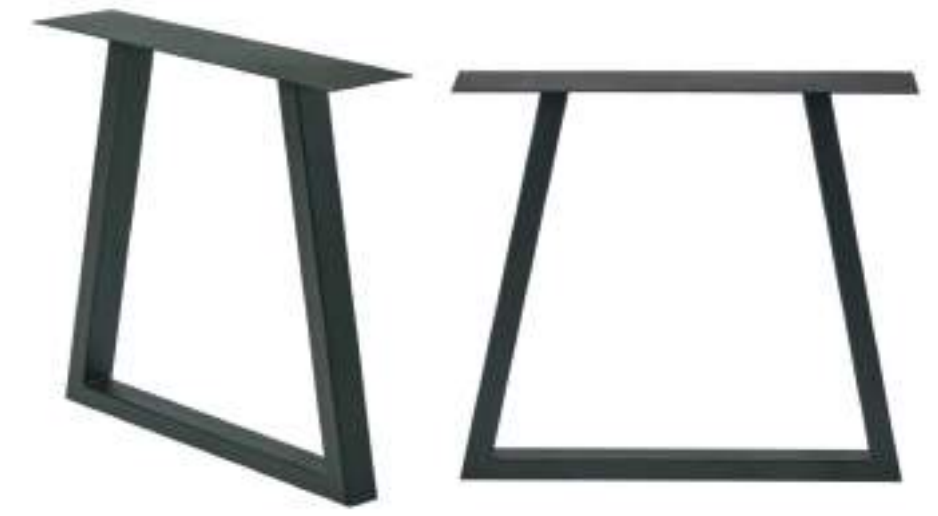

1. Siyah
   Black

Talebe göre orta profilli olarak üretilebilmektedir. / Can be produced with extra middle tube based on request.