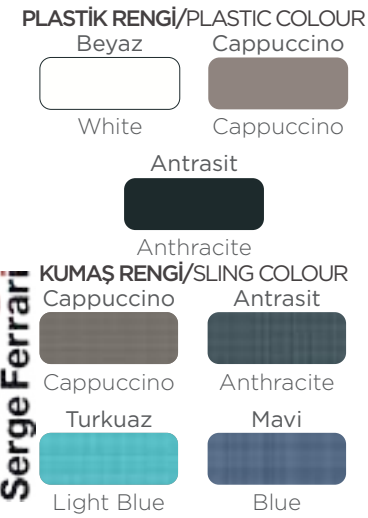

PARIS

KOLTUK / ARMCHAIR

48(w)x58(d)x84(h) cm

30 adet/pcs 5,40 kg

1380 adet/pcs 1560 adet/pcs