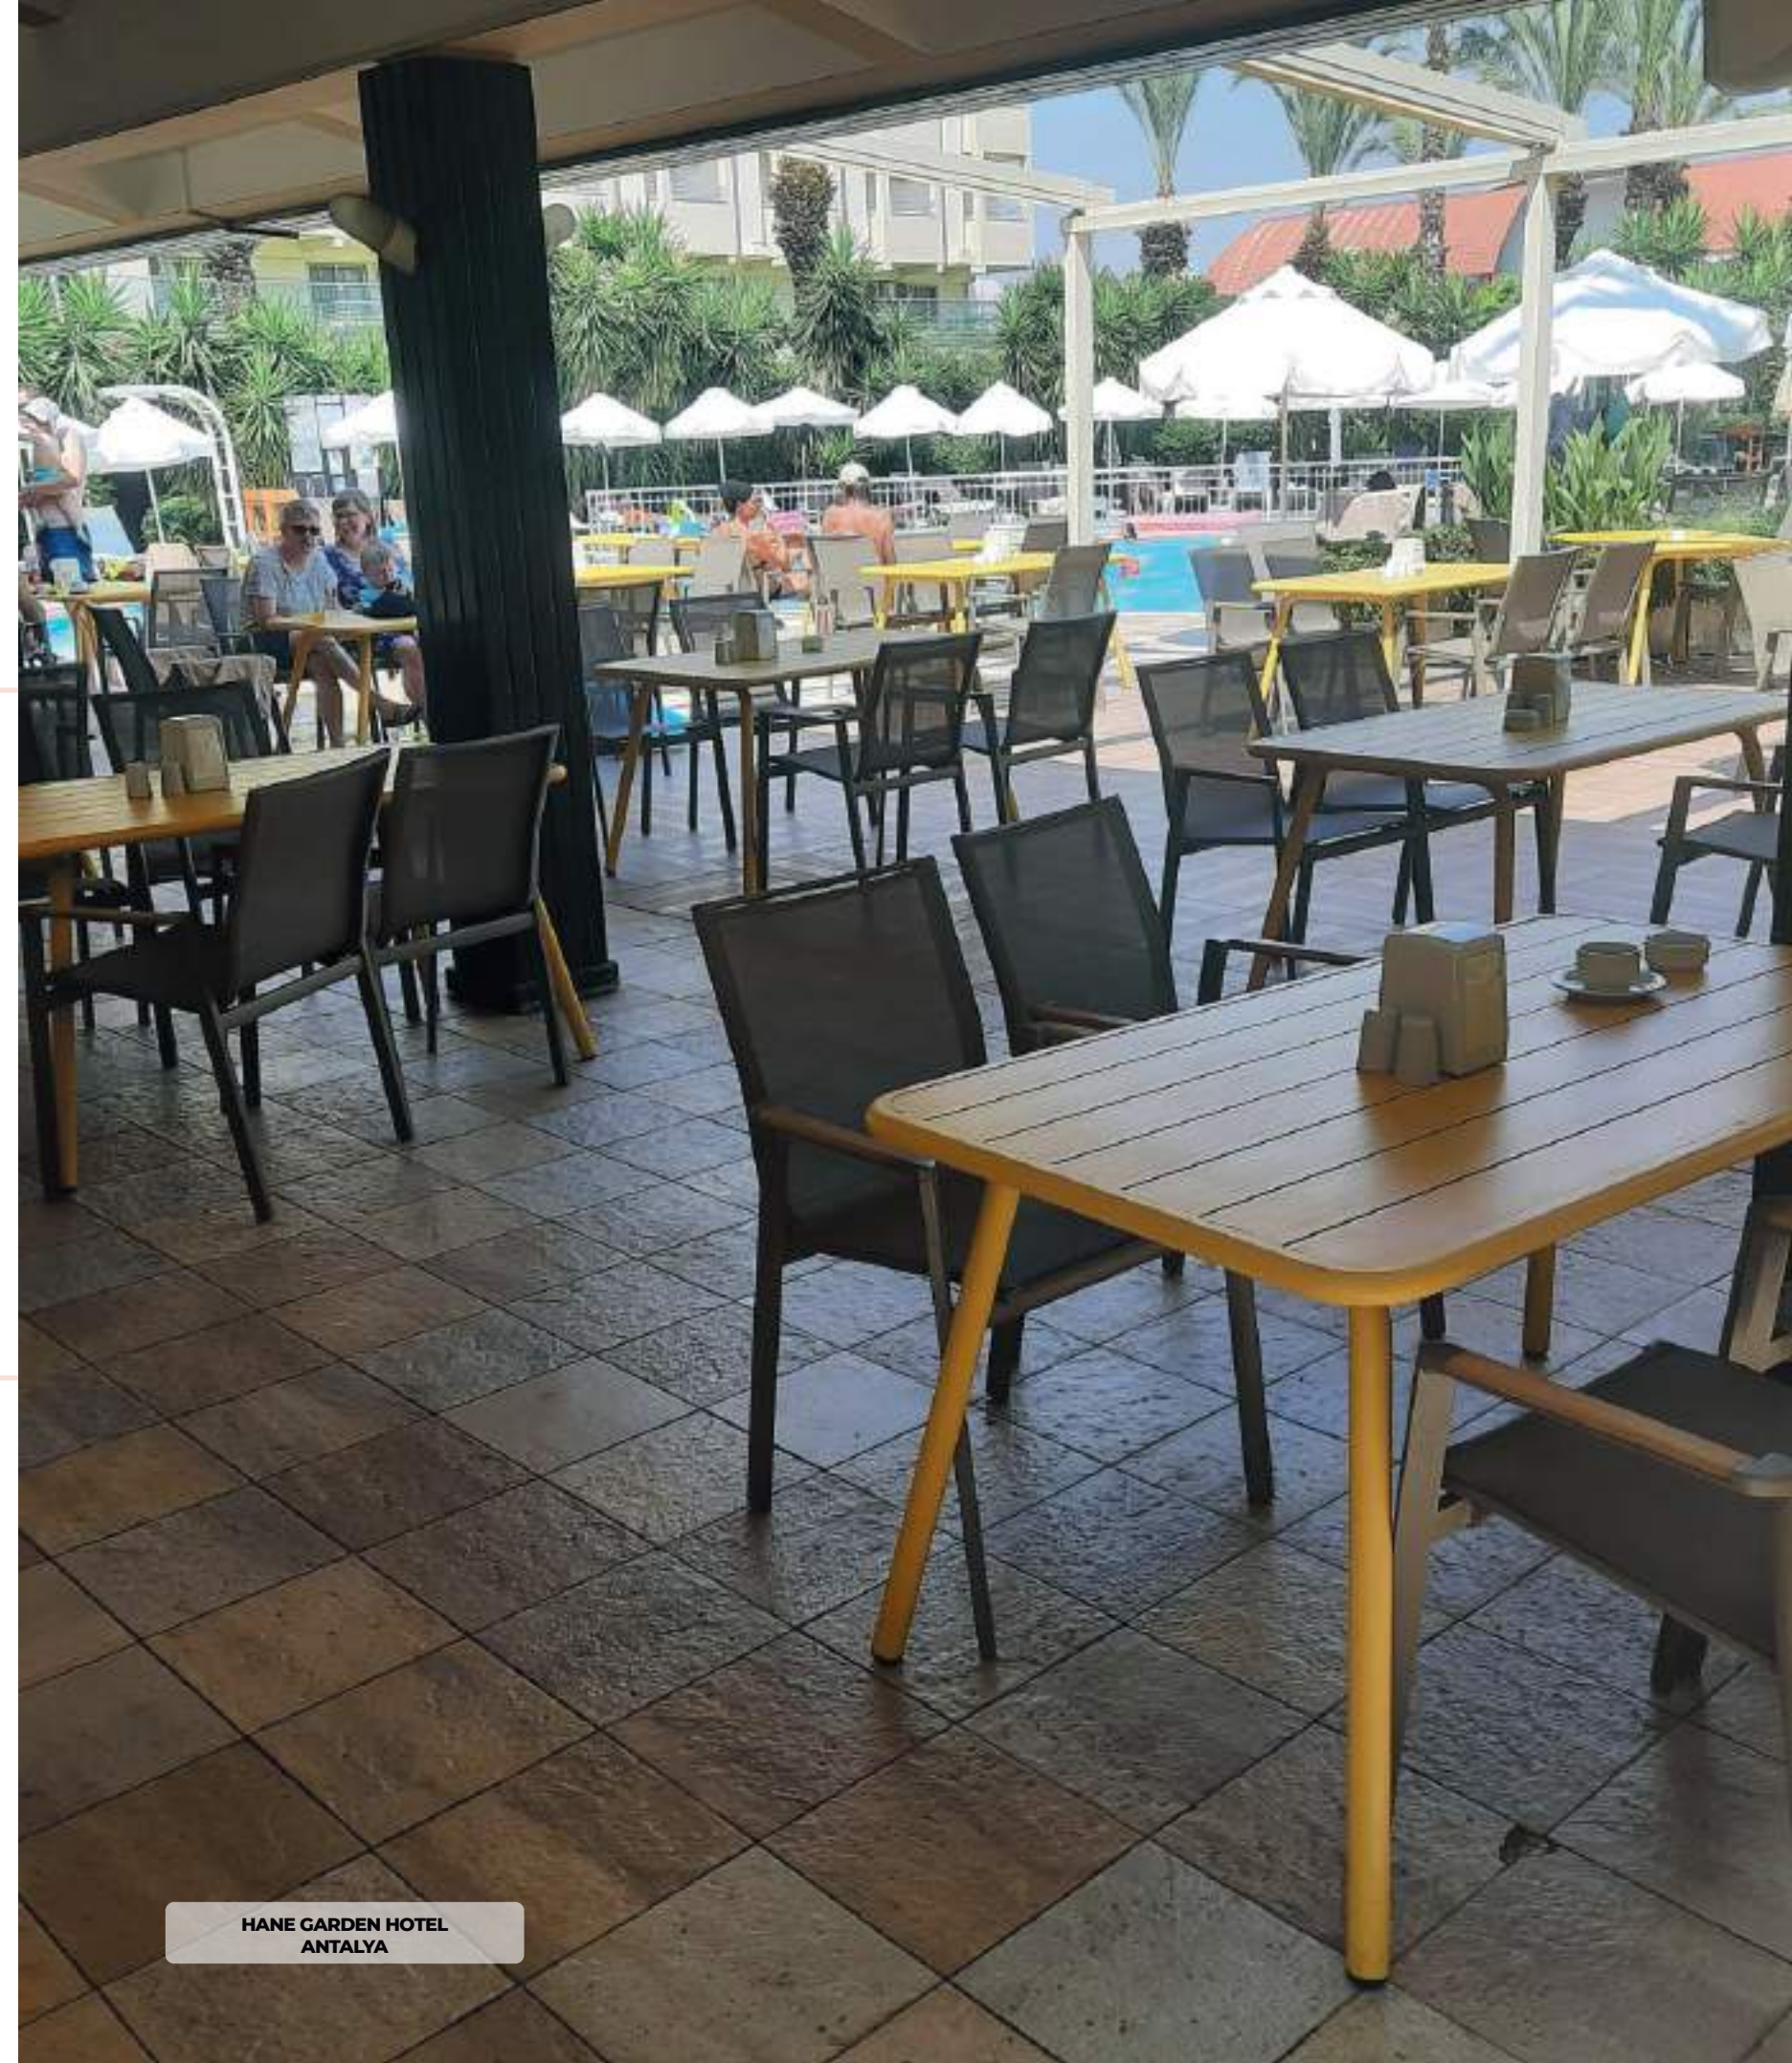

HANE GARDEN HOTEL
ANTALYA