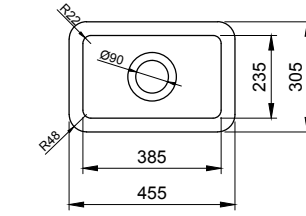

1358-001-0120

Tezgah Altı Mutfak Eviyesi 30 cm
Undermount/Drop in Kitchen Sink 30 cm
Lavello Sottopiano 30 cm

1359-001-0120

Tezgah Altı Mutfak Eviyesi 45 cm
Undermount/Drop in Kitchen Sink 45 cm
Lavello Sottopiano 45 cm

1360-001-0120

Tezgah Altı Mutfak Eviyesi 68 cm
Undermount/Drop in Kitchen Sink 68 cm
Lavello Sottopiano 68 cm