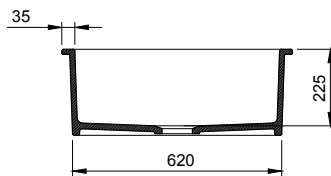

1359-001-0120

Tezgah Altı Mutfak Eviyesi 45 cm
Undermount/Drop in Kitchen Sink 45 cm
Lavello Sottopiano 45 cm