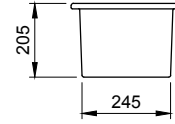

1358-001-0120

Tezgah Altı Mutfak Eviyesi 30 cm
Undermount/Drop in Kitchen Sink 30 cm
Lavello Sottopiano 30 cm

1359-001-0120

Tezgah Altı Mutfak Eviyesi 45 cm
Undermount/Drop in Kitchen Sink 45 cm
Lavello Sottopiano 45 cm

1360-001-0120

Tezgah Altı Mutfak Eviyesi 68 cm
Undermount/Drop in Kitchen Sink 68 cm
Lavello Sottopiano 68 cm