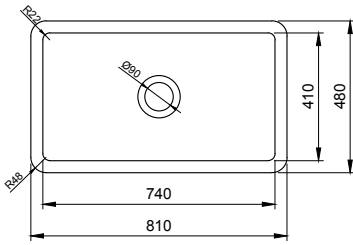

1360-001-0120

Tezgah Altı Mutfak Eviyesi 68 cm
Undermount/Drop in Kitchen Sink 68 cm
Lavello Sottopiano 68 cm

1361-001-0120

Tezgah Altı Mutfak Eviyesi 47 cm
Undermount/Drop in Round Kitchen Sink 47 cm
Lavello Sottopiano Tondo 47 cm