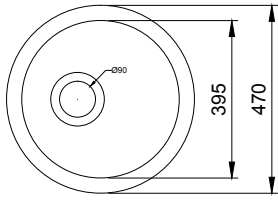

1361-001-0120

Tezgah Altı Mutfak Eviyesi 47 cm
Undermount/Drop in Round Kitchen Sink 47 cm
Lavello Sottopiano Tondo 47 cm