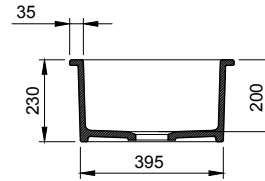

1358-001-0120

Tezgah Altı Mutfak Eviyesi 30 cm
Undermount/Drop in Kitchen Sink 30 cm
Lavello Sottopiano 30 cm