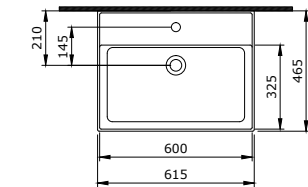

1361-001-0120

Tezgah Altı Mutfak Eviyesi 47 cm
Undermount/Drop in Round Kitchen Sink 47 cm
Lavello Sottopiano Tondo 47 cm

1362-001-0120

Tezgah Altı Mutfak Eviyesi 81 cm
Undermount/Drop in Kitchen Sink 81cm
Lavello Sottopiano 81cm

1376-001-0126

Milano Lavabo 60 cm
Milano Washbasin 60 cm
Milano Lavabo 60 cm