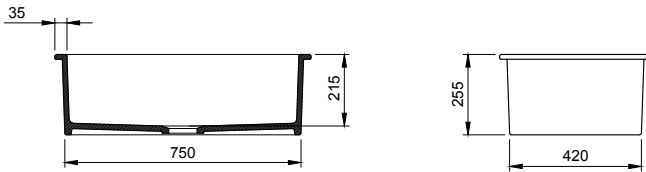

1360-001-0120

Tezgah Altı Mutfak Eviyesi 68 cm
Undermount/Drop in Kitchen Sink 68 cm
Lavello Sottopiano 68 cm

1361-001-0120

Tezgah Altı Mutfak Eviyesi 47 cm
Undermount/Drop in Round Kitchen Sink 47 cm
Lavello Sottopiano Tondo 47 cm