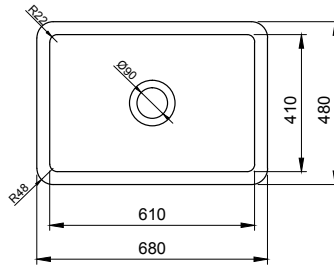

1359-001-0120

Tezgah Altı Mutfak Eviyesi 45 cm
Undermount/Drop in Kitchen Sink 45 cm
Lavello Sottopiano 45 cm