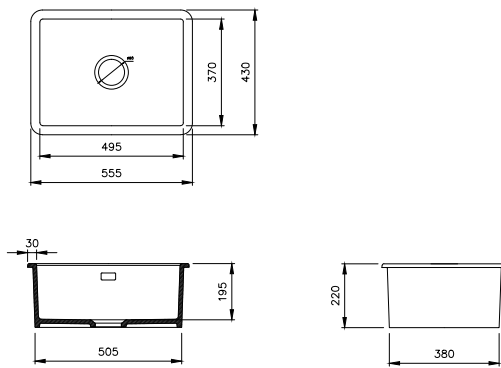

1639-001-0141

Tezgah Altı Mutfak Eviyesi 55 cm
Undermount/Drop in Kitchen Sink 55 cm
Lavello Sottopiano 55 cm