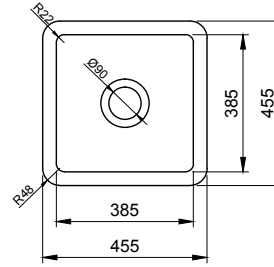

1358-001-0120

Tezgah Altı Mutfak Eviyesi 30 cm
Undermount/Drop in Kitchen Sink 30 cm
Lavello Sottopiano 30 cm