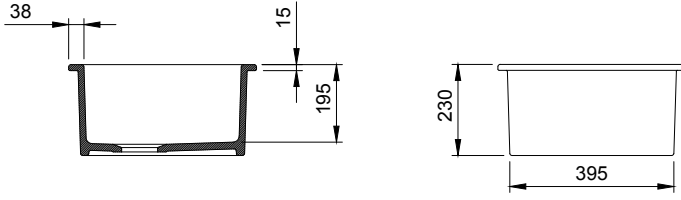

1361-001-0120

Tezgah Altı Mutfak Eviyesi 47 cm
Undermount/Drop in Round Kitchen Sink 47 cm
Lavello Sottopiano Tondo 47 cm