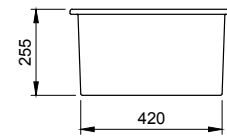

1359-001-0120

Tezgah Altı Mutfak Eviyesi 45 cm
Undermount/Drop in Kitchen Sink 45 cm
Lavello Sottopiano 45 cm