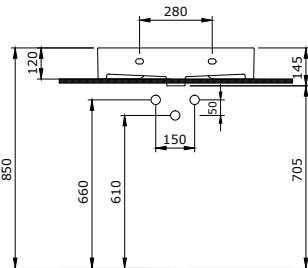

1361-001-0120

Tezgah Altı Mutfak Eviyesi 47 cm
Undermount/Drop in Round Kitchen Sink 47 cm
Lavello Sottopiano Tondo 47 cm

1362-001-0120

Tezgah Altı Mutfak Eviyesi 81 cm
Undermount/Drop in Kitchen Sink 81cm
Lavello Sottopiano 81cm

1376-001-0126

Milano Lavabo 60 cm
Milano Washbasin 60 cm
Milano Lavabo 60 cm