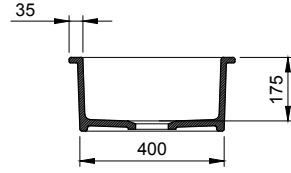

1358-001-0120

Tezgah Altı Mutfak Eviyesi 30 cm
Undermount/Drop in Kitchen Sink 30 cm
Lavello Sottopiano 30 cm

1359-001-0120

Tezgah Altı Mutfak Eviyesi 45 cm
Undermount/Drop in Kitchen Sink 45 cm
Lavello Sottopiano 45 cm

1360-001-0120

Tezgah Altı Mutfak Eviyesi 68 cm
Undermount/Drop in Kitchen Sink 68 cm
Lavello Sottopiano 68 cm