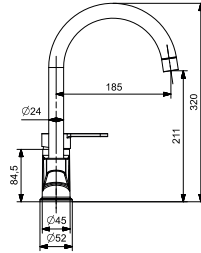

EVIYE BATARYASI

SINK MIXER

35 MM SERAMİK KARTUŞ
SU TASARRUFLU AERATOR
360° HAREKETLİ BORU

35 MM CERAMIC CARTRIDGE
WATER SAVING AERATOR
360° MOVABLE SPOUT

45325

CR

12