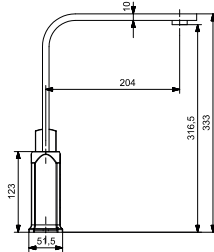

EVİYE BATARYASI

SINK MIXER

35 MM SERAMİK KARTUŞ
SU TASARRUFLU AERATOR
360° HAREKETLİ BORU

35 MM CERAMIC CARTRIDGE
WATER SAVING AERATOR
360° MOVABLE SPOUT

49255

BL

12