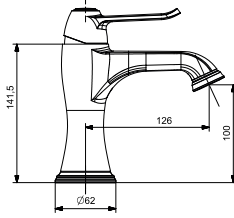

ÜRÜN
PRODUCT

KAPLAMA
COATING

KOLİ ADEDİ
PACKAGE

47398

CR

12

LAVABO BATARYASI

WASHBASIN MIXER

35 MM SERAMİK KARTUŞ
SU TASARRUFLU AERATOR
PASLANMAZ ÇELİK ESNEK HORTUMLAR

35 MM CERAMIC CARTRIDGE
WATER SAVING AERATOR
STAINLESS STEEL FLEXIBLE HOSES

47411

CR

8