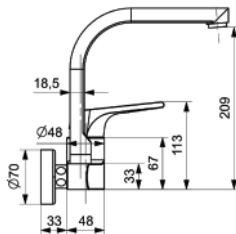

EVİYE BATARYASI - TERS APLİKE

SINK MIXER

35 MM SERAMİK KARTUŞ
SU TASARRUFLU AERATOR
360° HAREKETLİ BORU

35 MM CERAMIC CARTRIDGE
WATER SAVING AERATOR
360° MOVABLE SPOUT