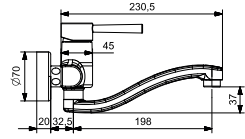

ÜRÜN
PRODUCT

KAPLAMA
COATING

KOLİ ADEDİ
PACKAGE

45684

CR

12

EVİYE BATARYASI APLİKE

SINK MIXER

35 MM SERAMİK KARTUŞ
SU TASARRUFLU AERATOR
360° HAREKETLİ BORU

35 MM CERAMIC CARTRIDGE
WATER SAVING AERATOR
360° MOVABLE SPOUT

43833

CR

12