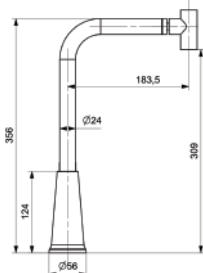

MAFSALLI EVİYE BATARYASI SINK MIXER - BALL JOINT

35 MM SERAMİK KARTUŞ
SU TASARRUFLU AERATOR
360° HAREKETLİ BORU

35 MM CERAMIC CARTRIDGE
WATER SAVING AERATOR
360° MOVABLE SPOUT