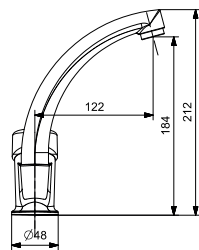

41518

CR

12

EVIYE BATARYASI
SINK MIXER35 MM SERAMİK KARTUŞ
SU TASARRUFLU AERATOR
HAREKETLİ BORU35 MM CERAMIC CARTRIDGE
WATER SAVING AERATOR
MOVABLE SPOUT

44076

CR

12

EVIYE BATARYASI - KISA
SINK MIXER - SHORT35 MM SERAMİK KARTUŞ
SU TASARRUFLU AERATOR
HAREKETLİ BORU35 MM CERAMIC CARTRIDGE
WATER SAVING AERATOR
MOVABLE SPOUT