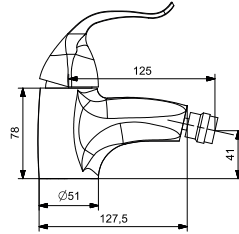

BİDE BATARYASI
BIDET MIXER

40 MM SERAMİK KARTUŞ
SU TASARRUFLU AERATOR
PASLANMAZ BAĞLANTI HORTUMLARI

40 MM CERAMIC CARTRIDGE
WATER SAVING AERATOR
STAINLESS STEEL FLEXIBLE HOSES

00270

CR

12