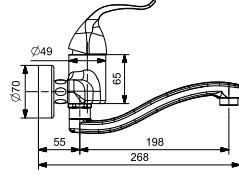

ÜRÜN
PRODUCT

KAPLAMA
COATING

KOLİ ADEDİ
PACKAGE

00263

CR

12

EVIYE BATARYASI - APLİKE
SINK MIXER

40 MM SERAMİK KARTUŞ
SU TASARRUFLU AERATOR
360° HAREKETLİ BORU

40 MM CERAMIC CARTRIDGE
WATER SAVING AERATOR
360° MOVABLE SPOUT

00089

CR

12