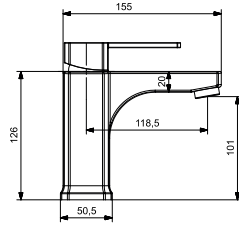

ÜRÜN
PRODUCT

KAPLAMA
COATING

KOLİ ADEDİ
PACKAGE

48555

BL

12

LAVABO BATARYASI

WASHBASIN MIXER

35 MM SERAMİK KARTUŞ
SU TASARRUFLU AERATOR
PASLANMAZ ÇELİK ESNEK HORTUMLAR

35 MM CERAMIC CARTRIDGE
WATER SAVING AERATOR
STAINLESS STEEL FLEXIBLE HOSES

48517

BL

12