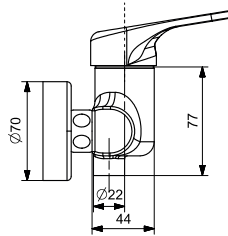

35 MM CERAMIC CARTRIDGE
WATER SAVING AERATOR
SHOWER INLET R 1/2

44816

CR

12

TAHARET BATARYASI

SHATTAF MIXER

35 MM SERAMİK KARTUŞ
100 CM SİRAL HORTUM

35 MM CERAMIC CARTRIDGE
100 CM SPIRAL HOSES - HANDLE