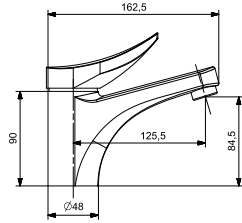

ÜRÜN
PRODUCT

KAPLAMA
COATING

KOLİ ADEDİ
PACKAGE

42539

CR

12

LAVABO BATARYASI

WASHBASIN MIXER

40 MM SERAMİK KARTUŞ
SU TASARRUFLU AERATOR
PASLANMAZ ÇELİK ESNEK HORTUMLAR

40 MM CERAMIC CARTRIDGE
WATER SAVING AERATOR
STAINLESS STEEL FLEXIBLE HOSES

42522

CR

12