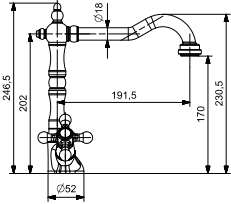

EVİYE BATARYASI -APLİKE

SINK FAUCET

SU TASARRUFLU AERATOR
HAREKETLİ PİRİNÇ BORU
PASLANMAZ HORTUMLAR

WATER SAVING AERATOR
MOVABLE SPOUT
STAINLESS STEEL FLEXIBLE HOSES

48401

CR

1