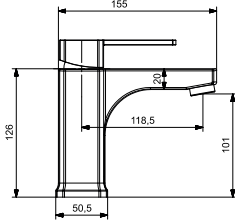

ÜRÜN
PRODUCT

KAPLAMA
COATING

KOLİ ADEDİ
PACKAGE

47480

CR

12

LAVABO BATARYASI

WASHBASIN MIXER

35 MM SERAMİK KARTUŞ
SU TASARRUFLU AERATOR
PASLANMAZ ÇELİK ESNEK HORTUMLAR

35 MM CERAMIC CARTRIDGE
WATER SAVING AERATOR
STAINLESS STEEL FLEXIBLE HOSES

48067

CR

12