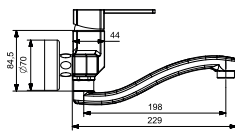

EVİYE BATARYASI - APLİKE

SINK MIXER WALL MOUNTED

35 MM SERAMİK KARTUŞ
SU TASARRUFLU AERATOR
360° HAREKETLİ BORU

35 MM CERAMIC CARTRIDGE
WATER SAVING AERATOR
360° MOVABLE SPOUT

YENİ
NEW

49576

CR

12