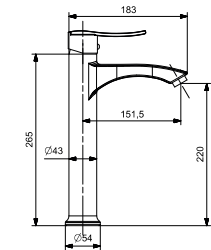

EVİYE BATARYASI

SINK MIXER

35 MM SERAMİK KARTUŞ
SU TASARRUFLU AERATOR
360° HAREKETLİ BORU

35 MM CERAMIC CARTRIDGE
WATER SAVING AERATOR
360° MOVABLE SPOUT

48326

AN

12

LAVABO BATARYASI ÇANAK