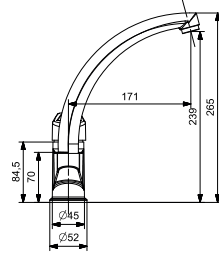

ÜRÜN
PRODUCT

KAPLAMA
COATING

KOLİ ADEDİ
PACKAGE

44656

CR

12

EVIYE BATARYASI
SINK MIXER

35 MM SERAMİK KARTUŞ
SU TASARRUFLU AERATOR
360° HAREKETLİ BORU

35 MM CERAMIC CARTRIDGE
WATER SAVING AERATOR
360° MOVABLE SPOUT

47169

CR

12