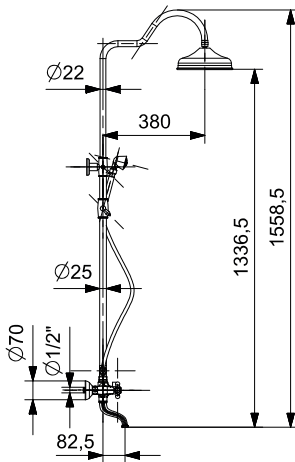

ROBOT BANYO BATARYASI

BATH LONG FAUCET

KOMPLE PİRİNÇ GÖVDE
DUŞ BAŞLIĞI VE EL DUŞU

BRASS BODY
SHOWER HEAD AND HAND SHOWER