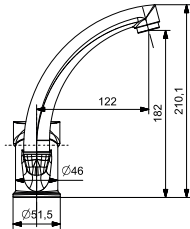

EVİYE BATARYASI - KISA

SINK MIXER - SHORT

40 MM SERAMİK KARTUŞ
SUTASARRUFLU AERATOR
360° HAREKETLİ BORU

40 MM CERAMIC CARTRIDGE
WATER SAVING AERATOR
360° MOVABLE SPOUT