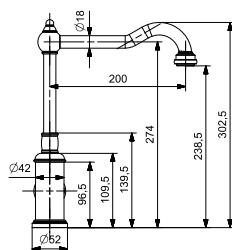

EVIYE BATARYASI
SINK MIXER

35 MM SERAMİK KARTUŞ
SU TASARRUFLU AERATOR
360° HAREKETLİ BORU

35 MM CERAMIC CARTRIDGE
WATER SAVING AERATOR
360° MOVABLE SPOUT