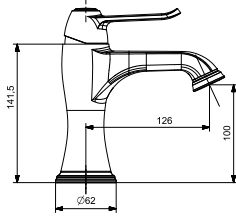

35 MM CERAMIC CARTRIDGE
FULL BRASS BODY
150 CM SPIRAL HOSES

ÜRÜN
PRODUCT

KAPLAMA
COATING

KOLİ ADEDİ
PACKAGE

48203

RG

12

LAVABO BATARYASI