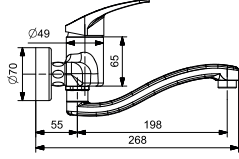

ÜRÜN
PRODUCT

KAPLAMA
COATING

KOLİ ADEDİ
PACKAGE

43819

CR

12

EVİYE BATARYASI - ÜSTTEN KARTUŞ

SINK MIXER WITH PULL - WALL MOUNTED

40 MM SERAMİK KARTUŞ
SU TASARRUFLU AERATOR
360° HAREKETLİ BORU

40 MM CERAMIC CARTRIDGE
WATER SAVING AERATOR
360° MOVABLE SPOUT

43826

CR

12