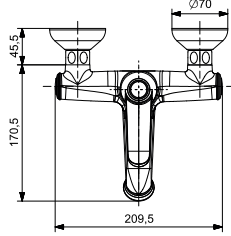

BANYO BATARYASI

BATH MIXER

35 MM SERAMİK KARTUŞ
SU TASARRUFLU AERATOR
BAĞLANTI ÖLÇÜSÜ 1/2

35 MM CERAMIC CARTRIDGE
WATER SAVING AERATOR
SHOWER INLET R 1/2

48227

RG

12