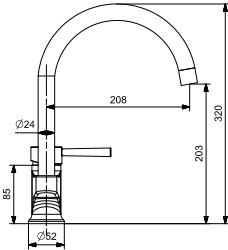

EVİYE BATARYASI - YANDAN

SINK MIXER

35 MM SERAMİK KARTUŞ
SU TASARRUFLU AERATOR
360° HAREKETLİ BORU

35 MM CERAMIC CARTRIDGE
WATER SAVING AERATOR
360° MOVABLE SPOUT

45707

CR

12