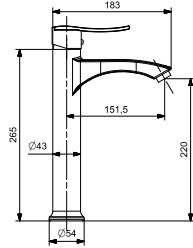

35 MM CERAMIC CARTRIDGE
WATER SAVING AERATOR
360° MOVABLE SPOUT

ÜRÜN
PRODUCT

KAPLAMA
COATING

KOLİ ADEDİ
PACKAGE

47275

CR

12

LAVABO BATARYASI - ÇANAK