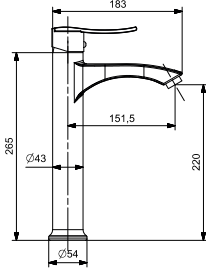

ÜRÜN
PRODUCT

KAPLAMA
COATING

KOLİ ADEDİ
PACKAGE

47329

BL

12

LAVABO BATARYASI ÇANAK WASHBASIN MIXER - LONG

35 MM SERAMİK KARTUŞ
SU TASARRUFLU AERATOR
PASLANMAZ ÇELİK ESNEK HORTUMLAR

35 MM CERAMIC CARTRIDGE
WATER SAVING AERATOR
STAINLESS STEEL FLEXIBLE HOSES

YENİ
NEW

48081

BL

12