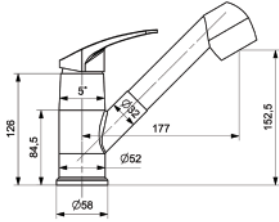

40 MM CERAMIC CARTRIDGE
WATER SAVING AERATOR
360° MOVABLE SPOUT

43826

CR

12

EVİYE BATARYASI - SİRALLİ

SINK MIXER WITH PULL - OUT SHOWER

40 MM SERAMİK KARTUŞ
2 FONKSİYONLU BAŞLIK

40 MM CERAMIC CARTRIDGE
2 FUNCTIONS HANDLE