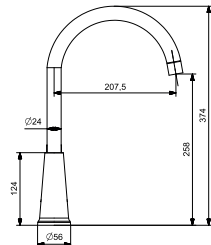

EVİYE BATARYASI

SINK MIXER

35 MM SERAMİK KARTUŞ
SU TASARRUFLU AERATOR
360° HAREKETLİ BORU

35 MM CERAMIC CARTRIDGE
WATER SAVING AERATOR
360° MOVABLE SPOUT

45837

CR

12