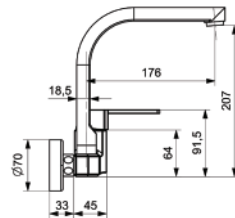

35 MM SERAMİK KARTUŞ
SU TASARRUFLU AERATOR
360° HAREKETLİ BORU

35 MM CERAMIC CARTRIDGE
WATER SAVING AERATOR
360° MOVABLE SPOUT

YENİ
NEW

49576

CR

12

EVİYE BATARYASI - ÜSTTEN

SINK MIXER WALL MOUNTED