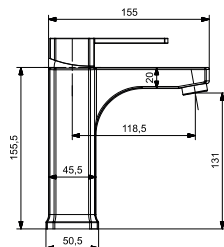

LAVABO BATARYASI - ORTA

WASHBASIN MIXER MEDIUM

35 MM SERAMİK KARTUŞ
SU TASARRUFLU AERATOR
PASLANMAZ ÇELİK ESNEK HORTUMLAR

35 MM CERAMIC CARTRIDGE
WATER SAVING AERATOR
STAINLESS STEEL FLEXIBLE HOSES