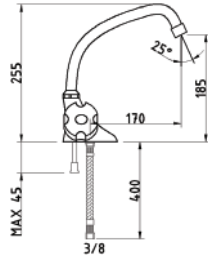

EVİYE BATARYASI

SINK FAUCET

SU TASARRUFLU AERATOR
HAREKETLİ BORU
PASLANMAZ ESNEK HORTUMLAR

WATER SAVING AERATOR
STAINLESS STEEL FLEXIBLE HOSES
MOVABLE SPOUT

42270

CR

12