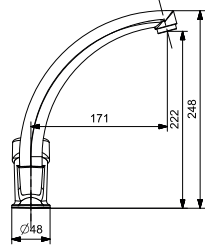

ÜRÜN
PRODUCT

KAPLAMA
COATING

KOLİ ADEDİ
PACKAGE

42843

CR

12

EVİYE BATARYASI - UZUN

SINK MIXER - LONG

35 MM SERAMİK KARTUŞ
SU TASARRUFLU AERATOR
HAREKETLİ BORU

35 MM CERAMIC CARTRIDGE
WATER SAVING AERATOR
MOVABLE SPOUT

41501

CR

12