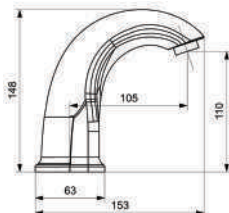

LAVABO BATARYASI - FOTOSELLİ

BASIN FAUCET WITH SENSOR CONTROL

SUTASARRUFLU AERATOR
OTOMATİK AÇMA - KAPAMA
PİL - ELEKTRİK

WATER SAVING AERATOR
AUTOMATIC OPEN - CLOSE
BATTERY - ELECTRIC