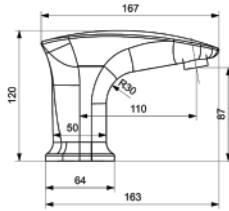

LAVABO BATARYASI - FOTOSELLİ

BASIN FAUCET WITH SENSOR CONTROL

SUTASARRUFLU AERATOR
OTOMATİK AÇMA - KAPAMA
PİL - ELEKTRİK

WATER SAVING AERATOR
AUTOMATIC OPEN - CLOSE
BATTERY - ELECTRIC

46667

CR

12