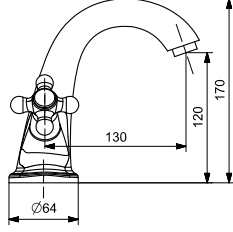

ÜRÜN
PRODUCT

KAPLAMA
COATING

KOLİ ADEDİ
PACKAGE

04445

CR

12

LAVABO BATARYASI

WASHBASIN FAUCET

SU TASARRUFLU AERATOR
PASLANMAZ HORTUMLAR

WATER SAVING AERATOR
STAINLESS STEEL FLEXIBLE HOSES

01475

CR

12