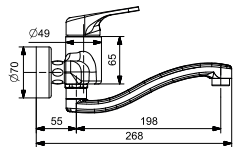

EVİYE BATARYASI - APLİKE

SINK MIXER - WALL MOUNTED

35 MM SERAMİK KARTUŞ
SU TASARRUFLU AERATOR
HAREKETLİ BORU

35 MM CERAMIC CARTRIDGE
WATER SAVING AERATOR
MOVABLE SPOUT