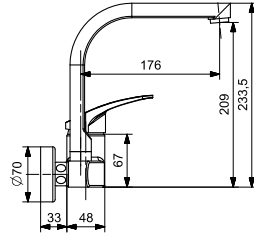

EVİYE BATARYASI - ÜSTTEN KARTUŞ

SINK MIXER - WALL MOUNTED

40 MM SERAMİK KARTUŞ
SU TASARRUFLU AERATOR
360° HAREKETLİ BORU

40 MM CERAMIC CARTRIDGE
WATER SAVING AERATOR
360° MOVABLE SPOUT

44052

CR

12