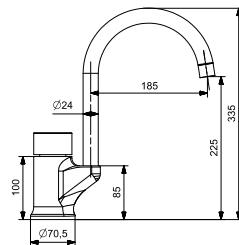

EVIYE BATARYASI

SINK MIXER

35 MM SERAMİK KARTUŞ
SU TASARRUFLU AERATOR
360° HAREKETLİ BORU

35 MM CERAMIC CARTRIDGE
WATER SAVING AERATOR
360° MOVABLE SPOUT