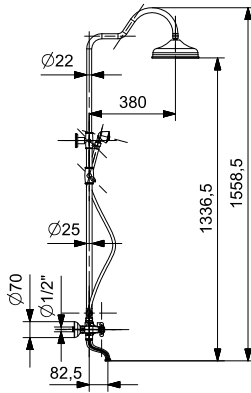

ROBOT BANYO BATARYASI

BATH LONG FAUCET

KOMPLE PİRİNÇ GÖVDE
DUŞ BAŞLIĞI VE EL DUŞU

BRASS BODY
SHOWER HEAD AND HAND SHOWER