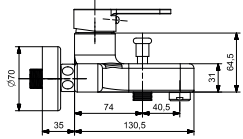

BANYO BATARYASI

BATH MIXER

35 MM SERAMİK KARTUŞ
SU TASARRUFLU AERATOR
BAĞLANTI ÖLÇÜSÜ 1/2

35 MM CERAMIC CARTRIDGE
WATER SAVING AERATOR
SHOWER INLET R 1/2

46087

CR

12