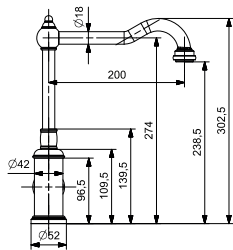

EVİYE BATARYASI
SINK MIXER

**35 MM SERAMİK KARTUŞ
SU TASARRUFLU AERATOR
360° HAREKETLİ BORU**

35 MM CERAMIC CARTRIDGE
WATER SAVING AERATOR
360° MOVABLE SPOUT