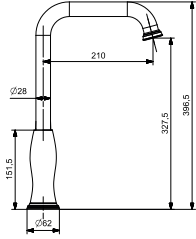

EVİYE BATARYASI

SINK MIXER

35 MM SERAMİK KARTUŞ
SU TASARRUFLU AERATOR
360° HAREKETLİ BORU

35 MM CERAMIC CARTRIDGE
WATER SAVING AERATOR
360° MOVABLE SPOUT

48371

RG

1