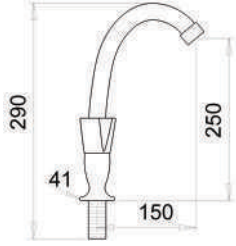

KÖPRÜ BATARYA
BRIDGE FAUCET

SU TASARRUFLU AERATOR
HAREKETLİ BORU

WATER SAVING AERATOR
STAINLESS STEEL FLEXIBLE HOSES

44328

CR

12