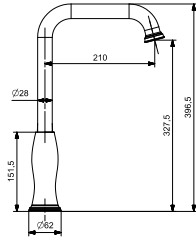

ÜRÜN
PRODUCT

KAPLAMA
COATING

KOLİ ADEDİ
PACKAGE

47435

CR

12

EVİYE BATARYASI - YATIK
SINK MIXER

35 MM SERAMİK KARTUŞ
SU TASARRUFLU AERATOR
360° HAREKETLİ BORU

35 MM CERAMIC CARTRIDGE
WATER SAVING AERATOR
360° MOVABLE SPOUT

47442

CR

12