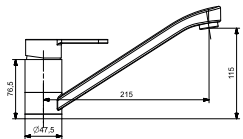

EVIYE BATARYASI

SINK MIXER

35 MM SERAMİK KARTUŞ
SU TASARRUFLU AERATOR
360° HAREKETLİ BORU

35 MM CERAMIC CARTRIDGE
WATER SAVING AERATOR
360° MOVABLE SPOUT