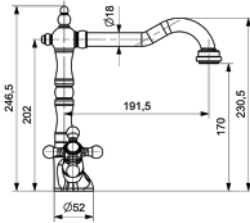

EVİYE BATARYASI

SINK FAUCET

SU TASARRUFLU AERATOR
PASLANMAZ HORTUMLAR

WATER SAVING AERATOR
STAINLESS STEEL FLEXIBLE HOSES

48395

AN

1