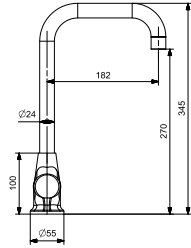

EVİYE BATARYASI - YATIK

SINK MIXER

35 MM SERAMİK KARTUŞ
SU TASARRUFLU AERATOR
360° HAREKETLİ BORU

35 MM CERAMIC CARTRIDGE
WATER SAVING AERATOR
360° MOVABLE SPOUT

44649

CR

12