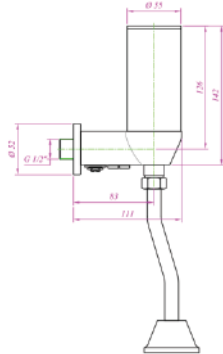

PİSUVAR MUSLUĞU - SIVA ÜSTÜ
URINAL FAUCET SENSOR CONTROL BUILT IN
FOTOSEL KONTROLÜ
AUTOMATIC OPEN - CLOSE

44489

CR

12