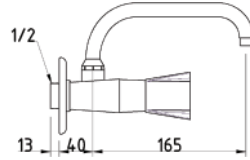

EVIYE BATARYASI

SINK FAUCET

SU TASARRUFLU AERATOR
HAREKETLİ BORU

WATER SAVING AERATOR
MOVABLE SPOUT

45943

CR

12