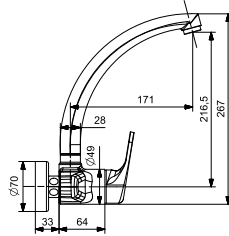

EVIYE BATARYASI
SINK MIXER

35 MM SERAMİK KARTUŞ
SU TASARRUFLU AERATOR
360° HAREKETLİ BORU

35 MM CERAMIC CARTRIDGE
WATER SAVING AERATOR
360° MOVABLE SPOUT

41518

CR

12