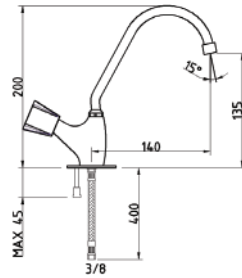

LAVABO MUSLUĞU - ANKASTRE

BUILT-IN FAUCET

SU TASARRUFLU AERATOR
HAREKETLİ BORU

WATER SAVING AERATOR
MOVABLE SPOUT

45950

CR

12