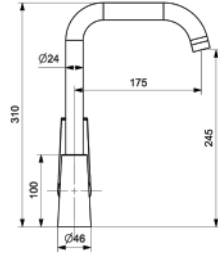

ÜRÜN
PRODUCT

KAPLAMA
COATING

KOLİ ADEDİ
PACKAGE

47961

CR

12

EVİYE BATARYASI - YATIK
SINK MIXER

35 MM SERAMİK KARTUŞ
SU TASARRUFLU AERATOR
360° HAREKETLİ BORU

35 MM CERAMIC CARTRIDGE
WATER SAVING AERATOR
360° MOVABLE SPOUT

47466

CR

12