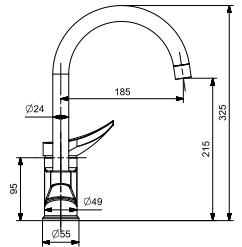

EVİYE BATARYASI

SINK MIXER

40 MM SERAMİK KARTUŞ
SU TASARRUFLU AERATOR
360° HAREKETLİ BORU

40 MM CERAMIC CARTRIDGE
WATER SAVING AERATOR
360° MOVABLE SPOUT

48005

CR

12