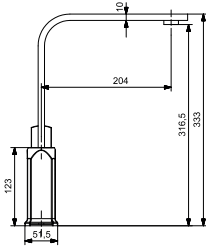

EVIYE BATARYASI

SINK MIXER

35 MM SERAMİK KARTUŞ
SU TASARRUFLU AERATOR
360° HAREKETLİ BORU

35 MM CERAMIC CARTRIDGE
WATER SAVING AERATOR
360° MOVABLE SPOUT

YENİ
NEW

49521

GL

12