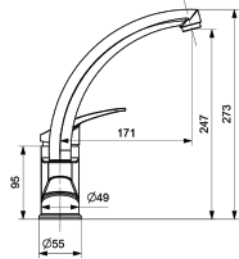

ÜRÜN
PRODUCT

KAPLAMA
COATING

KOLİ ADEDİ
PACKAGE

44618

CR

12

EVİYE BATARYASI - YANDAN

SINK MIXER

40 MM SERAMİK KARTUŞ
SU TASARRUFLU AERATOR
360° HAREKETLİ BORU

40 MM CERAMIC CARTRIDGE
WATER SAVING AERATOR
360° MOVABLE SPOUT

47992

CR

12