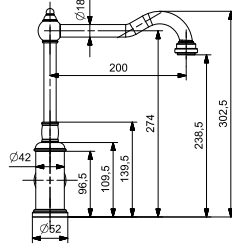

12

EVIYE BATARYASI
SINK MIXER

35 MM SERAMİK KARTUŞ
SU TASARRUFLU AERATOR
360° HAREKETLİ BORU

35 MM CERAMIC CARTRIDGE
WATER SAVING AERATOR
360° MOVABLE SPOUT

47701

BL

12

EVIYE BATARYASI
SINK MIXER