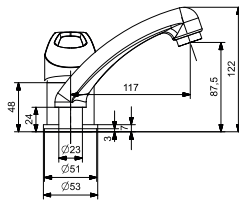

BERBER BATARYASI 2'Lİ

BARBER MIXER

40 MM SERAMİK KARTUŞ
SU TASARRUFLU AERATOR
150 CM SİRAL

40 MM CERAMIC CARTRIDGE
WATER SAVING AERATOR
150 CM BRASS SPIRAL

44137

CR

12