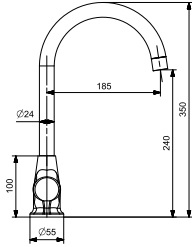

EVİYE BATARYASI - DİK

SINK MIXER

35 MM SERAMİK KARTUŞ
SU TASARRUFLU AERATOR
360° HAREKETLİ BORU

35 MM CERAMIC CARTRIDGE
WATER SAVING AERATOR
360° MOVABLE SPOUT

43840

CR

12