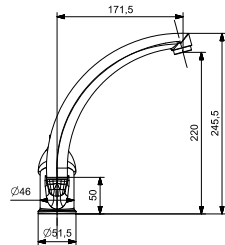

EVIYE BATARYASI

SINK MIXER

40 MM SERAMİK KARTUŞ
SU TASARRUFLU AERATOR
360° HAREKETLİ BORU

40 MM CERAMIC CARTRIDGE
WATER SAVING AERATOR
360° MOVABLE SPOUT

00218

CR

12