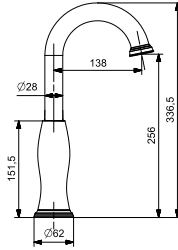

EVİYE BATARYASI - DİK

SINK MIXER

35 MM SERAMİK KARTUŞ
SU TASARRUFLU AERATOR
360° HAREKETLİ BORU

35 MM CERAMIC CARTRIDGE
WATER SAVING AERATOR
360° MOVABLE SPOUT

47824

CR

12