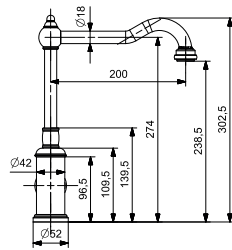

EVIYE BATARYASI
SINK MIXER

35 MM SERAMİK KARTUŞ
SU TASARRUFLU AERATOR
360° HAREKETLİ BORU

35 MM CERAMIC CARTRIDGE
WATER SAVING AERATOR
360° MOVABLE SPOUT

47749

AN

12