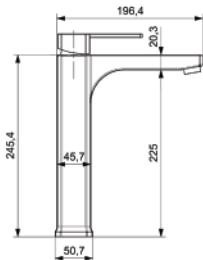

ÇANAK LAVABO BATARYASI

WASHBASIN MIXER - LONG

35 MM SERAMİK KARTUŞ
SU TASARRUFLU AERATOR
360° HAREKETLİ BORU

35 MM CERAMIC CARTRIDGE
WATER SAVING AERATOR
360° MOVABLE SPOUT