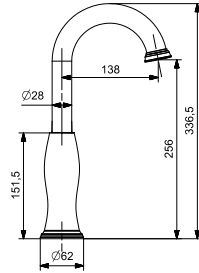

LAVABO BATARYASI - BORULU
WASHBASIN MIXER - WITH SPOUT

35 MM SERAMİK KARTUŞ
SU TASARRUFLU AERATOR
360° HAREKETLİ BORU

35 MM CERAMIC CARTRIDGE
WATER SAVING AERATOR
360° MOVABLE SPOUT

47404

CR

1