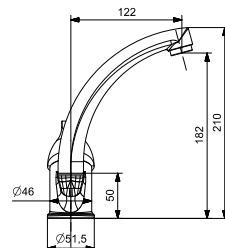

EVIYE BATARYASI - KISA

SINK MIXER

40 MM SERAMİK KARTUŞ
SU TASARRUFLU AERATOR
360° HAREKETLİ BORU

40 MM CERAMIC CARTRIDGE
WATER SAVING AERATOR
360° MOVABLE SPOUT