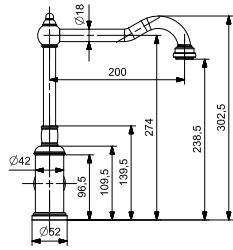

EVİYE BATARYASI
SINK MIXER

**35 MM SERAMİK KARTUŞ
SU TASARRUFLU AERATOR
360° HAREKETLİ BORU**

35 MM CERAMIC CARTRIDGE
WATER SAVING AERATOR
360° MOVABLE SPOUT

47763

RG

12