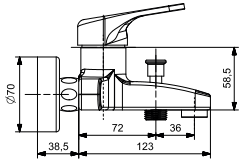

BANYO BATARYASI

BATH MIXER

35 MM SERAMİK KARTUŞ
SU TASARRUFLU AERATOR
DUŞ BAĞLANTI GİRİŞİ 1/2

35 MM CERAMIC CARTRIDGE
WATER SAVING AERATOR
SHOWER INLET R 1/2

44816

CR

12