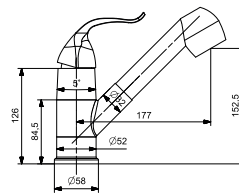

12

BİDE BATARYASI
BIDET MIXER

40 MM SERAMİK KARTUŞ
SU TASARRUFLU AERATOR
PASLANMAZ BAĞLANTI HORTUMLARI

40 MM CERAMIC CARTRIDGE
WATER SAVING AERATOR
STAINLESS STEEL FLEXIBLE HOSES

00270

CR

12

EVIYE BATARYASI - SİRALLİ
SINK MIXER WITH PULL - OUT SHOWER