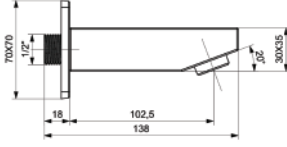

BRASS BODY
WITH DIVERTER SYSTEM
WATER SAVING AERATOR

48456 - 48456B
48753

CR BL
GL

12

AYIRICISIZ GAGA KARE KISA SHOWER EXIT SQUARE SHORT

PIRİNÇ GÖVDE
AYIRICISIZ SİSTEM
SU TASARRUFLU AERATOR

BRASS BODY
WITH OUT DIVERTER SYSTEM
WATER SAVING AERATOR