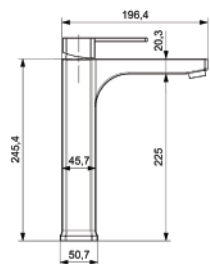

EVİYE BATARYASI

SINK MIXER

35 MM SERAMİK KARTUŞ
SU TASARRUFLU AERATOR
360° HAREKETLİ BORU

35 MM CERAMIC CARTRIDGE
WATER SAVING AERATOR
360° MOVABLE SPOUT

49538

RG

12

YENİ
NEW