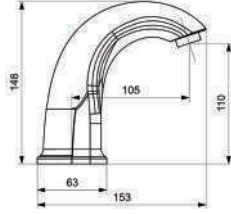

LAVABO BATARYASI - FOTOSELLİ

BASIN FAUCET WITH SENSOR CONTROL

SUTASARRUFLU AERATOR
OTOMATİK AÇMA - KAPAMA
PİL - ELEKTRİK

WATER SAVING AERATOR
AUTOMATIC OPEN - CLOSE
BATTERY - ELECTRIC

42652

CR

12