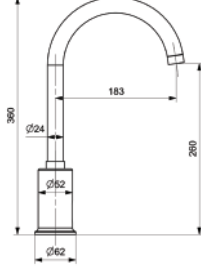

ÜRÜN
PRODUCT

KAPLAMA
COATING

KOLİ ADEDİ
PACKAGE

44007

CR

12

EVİYE BATARYASI - FOTOSELLİ

SINK-BASIN FAUCET WITH SENSOR CONTROL

SUTASARRUFLU AERATOR
OTOMATİK AÇMA - KAPAMA
PİL - ELEKTRİK

WATER SAVING AERATOR
AUTOMATIC OPEN - CLOSE
BATTERY - ELECTRIC

42669

CR

12