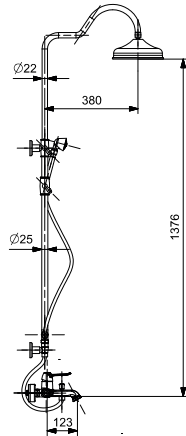

12

LAVABO BATARYASI - BORULU
WASHBASIN MIXER - WITH SPOUT

35 MM SERAMİK KARTUŞ
SU TASARRUFLU AERATOR
360° HAREKETLİ BORU

35 MM CERAMIC CARTRIDGE
WATER SAVING AERATOR
360° MOVABLE SPOUT

47404

CR

1

ROBOT BANYO BATARYASI
BATH MIXER - LONG