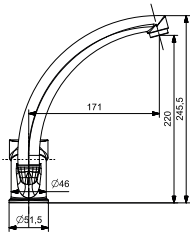

EVİYE BATARYASI - UZUN

SINK MIXER - LONG

40 MM SERAMİK KARTUŞ
SUTASARRUFLU AERATOR
360° HAREKETLİ BORU

40 MM CERAMIC CARTRIDGE
WATER SAVING AERATOR
360° MOVABLE SPOUT

43796

CR

12