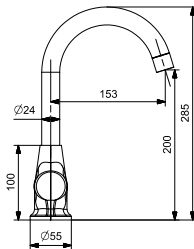

LAVABO BATARYASI - BORULU

WASHBASIN MIXER WITH SPOUT

35 MM SERAMİK KARTUŞ
SU TASARRUFLU AERATOR
360° HAREKETLİ BORU

35 MM CERAMIC CARTRIDGE
WATER SAVING AERATOR
360° MOVABLE SPOUT

ÜRÜN
PRODUCT

KAPLAMA
COATING