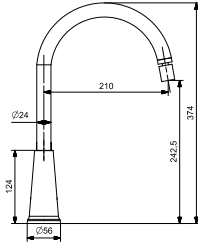

12

EVİYE BATARYASI SINK MIXER

35 MM SERAMİK KARTUŞ
SU TASARRUFLU AERATOR
360° HAREKETLİ BORU

35 MM CERAMIC CARTRIDGE
WATER SAVING AERATOR
360° MOVABLE SPOUT

47800

CR

12

EVİYE BATARYASI - OYNAR UÇ SINK MIXER - BALL JOINT