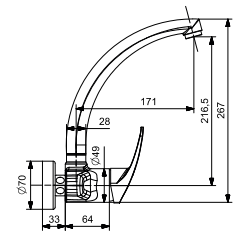

EVİYE BATARYASI - ÜSTTEN KARTUŞ

SINK MIXER - WALL MOUNTED

40 MM SERAMİK KARTUŞ
SU TASARRUFLU AERATOR
360° HAREKETLİ BORU

40 MM CERAMIC CARTRIDGE
WATER SAVING AERATOR
360° MOVABLE SPOUT