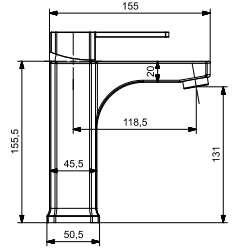

LAVABO BATARYASI - ORTA

WASHBASIN MIXER MEDIUM

35 MM SERAMİK KARTUŞ
SU TASARRUFLU AERATOR
PASLANMAZ ÇELİK ESNEK HORTUMLAR

35 MM CERAMIC CARTRIDGE
WATER SAVING AERATOR
STAINLESS STEEL FLEXIBLE HOSES

47831

CR

12