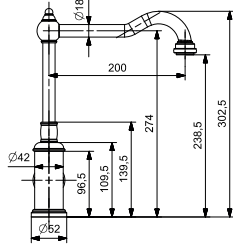

35 MM CERAMIC CARTRIDGE
WATER SAVING AERATOR
360° MOVABLE SPOUT

47732

SA

12

EVİYE BATARYASI
SINK MIXER

**35 MM SERAMİK KARTUŞ
SU TASARRUFLU AERATOR
360° HAREKETLİ BORU**

35 MM CERAMIC CARTRIDGE
WATER SAVING AERATOR
360° MOVABLE SPOUT