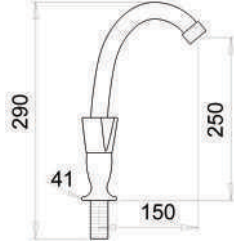

ÜRÜN
PRODUCT

KAPLAMA
COATING

KOLİ ADEDİ
PACKAGE

45462

CR

12

LAVABO BATARYASI - KÖPRÜ

WASHBASIN FAUCET - BRIDGE

SU TASARRUFLU AERATOR
PASLANMAZ HORTUMLAR
HAREKETLİ BORU

WATER SAVING AERATOR
STAINLESS STEEL FLEXIBLE HOSES
MOVABLE SPOUT

45509

CR

12