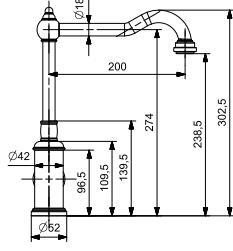

ÜRÜN
PRODUCT

KAPLAMA
COATING

KOLİ ADEDİ
PACKAGE

47725

MG

12

EVİYE BATARYASI
SINK MIXER

**35 MM SERAMİK KARTUŞ
SU TASARRUFLU AERATOR
360° HAREKETLİ BORU**

35 MM CERAMIC CARTRIDGE
WATER SAVING AERATOR
360° MOVABLE SPOUT

47732

SA

12