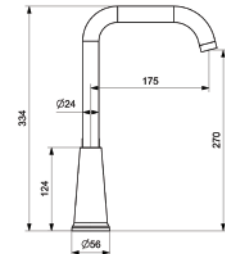

EVİYE BATARYASI
SINK MIXER

35 MM SERAMİK KARTUŞ
SU TASARRUFLU AERATOR
360° HAREKETLİ BORU

35 MM CERAMIC CARTRIDGE
WATER SAVING AERATOR
360° MOVABLE SPOUT