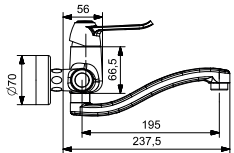

12

EVİYE BATARYASI - DİK

SINK MIXER

35 MM SERAMİK KARTUŞ
SU TASARRUFLU AERATOR
360° HAREKETLİ BORU

35 MM CERAMIC CARTRIDGE
WATER SAVING AERATOR
360° MOVABLE SPOUT

47824

CR

12