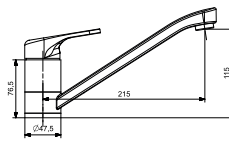

EVIYE BATARYASI
SINK MIXER

35 MM SERAMİK KARTUŞ
SU TASARRUFLU AERATOR
HAREKETLİ BORU

35 MM CERAMIC CARTRIDGE
WATER SAVING AERATOR
MOVABLE SPOUT

44076

CR

12