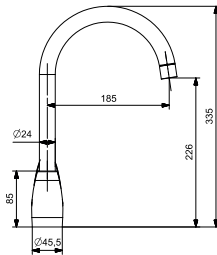

EVIYE BATARYASI
SINK MIXER

35 MM SERAMİK KARTUŞ
SU TASARRUFLU AERATOR
360° HAREKETLİ BORU

35 MM CERAMIC CARTRIDGE
WATER SAVING AERATOR
360° MOVABLE SPOUT