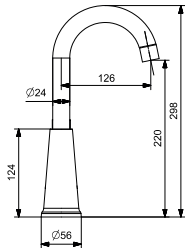

LAVABO BATARYASI - BORULU WASHBASIN MIXER - SPOUT

35 MM SERAMİK KARTUŞ
SU TASARRUFLU AERATOR

PASLANMAZ ÇELİK ESNEK HORTUMLAR

35 MM CERAMIC CARTRIDGE
WATER SAVING AERATOR
STAINLESS STEEL FLEXIBLE HOSES

46254

CR

12