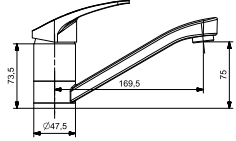

EVİYE BATARYASI

SINK MIXER

40 MM SERAMİK KARTUŞ
SUTASARRUFLU AERATOR
360° HAREKETLİ BORU

40 MM CERAMIC CARTRIDGE
WATER SAVING AERATOR
360° MOVABLE SPOUT

43802

CR

12