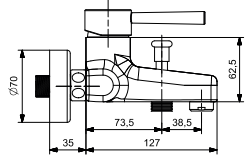

BANYO BATARYASI

BATH MIXER

35 MM SERAMİK KARTUŞ
SU TASARRUFLU AERATOR
BAĞLANTI ÖLÇÜSÜ 1/2

35 MM CERAMIC CARTRIDGE
WATER SAVING AERATOR
SHOWER INLET R 1/2

44540

CR

12