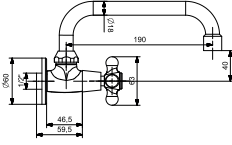

LAVABO EVİYE MUSLUĞU

BUILT-IN BASIN FAUCET

SU TASARRUFLU AERATOR
HAREKETLİ BORU

WATER SAVING AERATOR
MOVABLE SPOUT

42966

CR

12