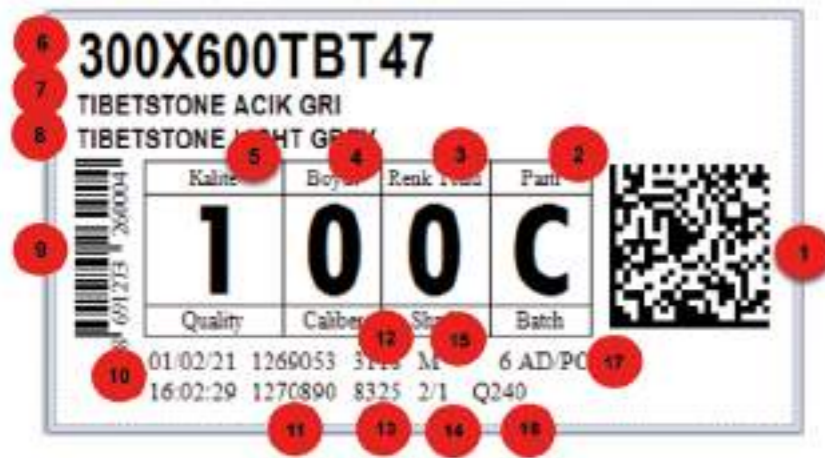

Box Label New Version

No	Description
1	Barcode.
2	Production batch number. There may be slight difference between production parties. Tiles with different batch numbers shall not be applied in the same area!!!
3	Shade Codes: (0) Center (+1) Dark (+2) Darker (-1) Light (-2) Lighter Tiles with different shade codes shall not be applied in the same area!!!
4	Caliber Code. Tiles with different caliber codes shall not be applied in the same area!!!

No	Description
5	Quality.
6	Product Code.
7	Product Definition (Turkish).
8	Product Definition (English).
9	EAN 13 Code.
10	Production Date.
11	Work order numbers. It is used to provide production traceability.
12	Packing Details.
13	Production Operator Code.
14	Production Department Code.
15	Packing Type: (Manual/Automatic)
16	Quantity on Pallet.
17	Quantity in Box.

Shade Variation