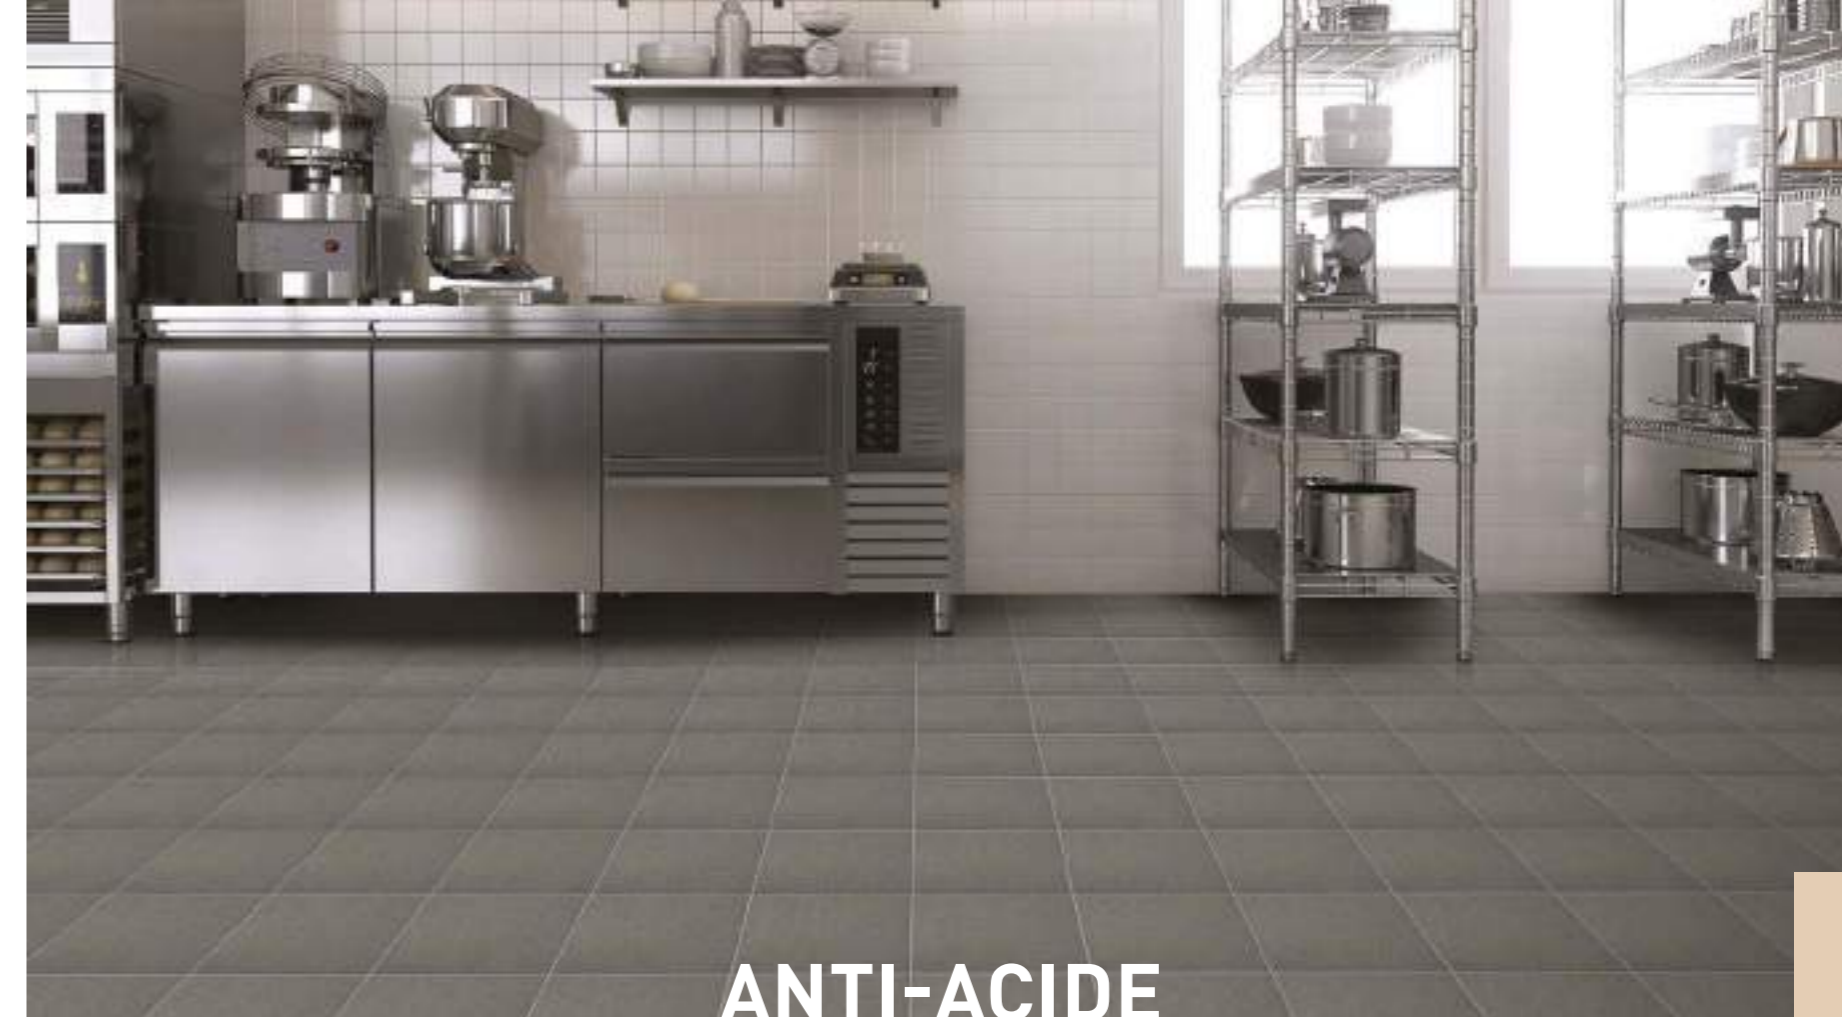

POOL

ANTI-ACIDE

Other Sizes

ANTI-BACTERIAL

Other Sizes