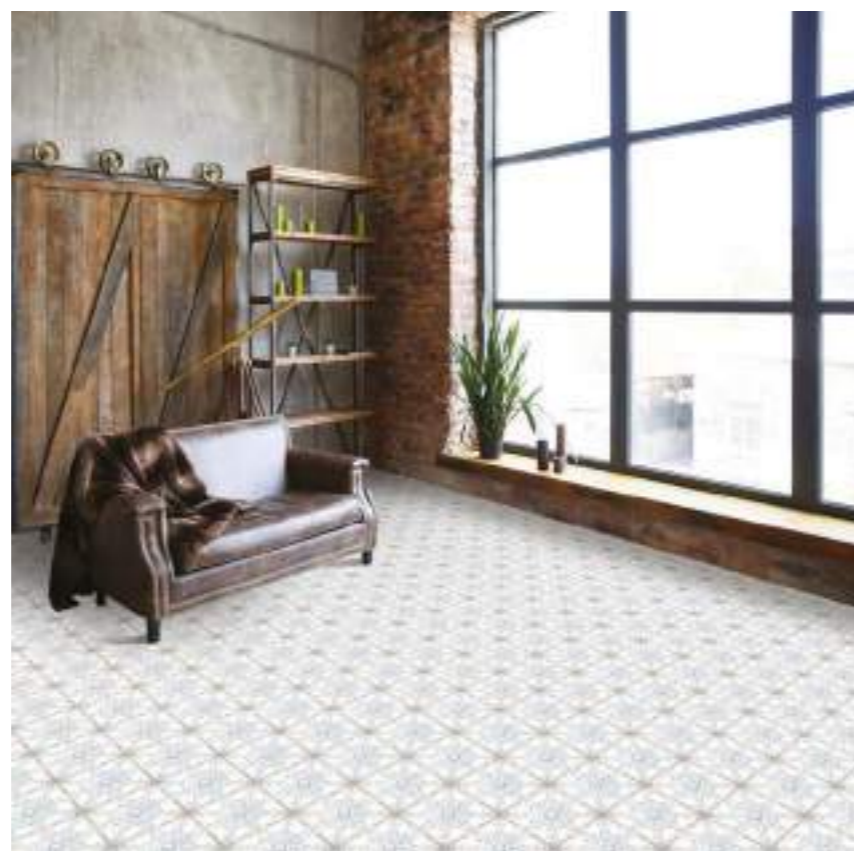

CYBELE

KENZZI AZILA

FOLK

KENZZI INDIGO