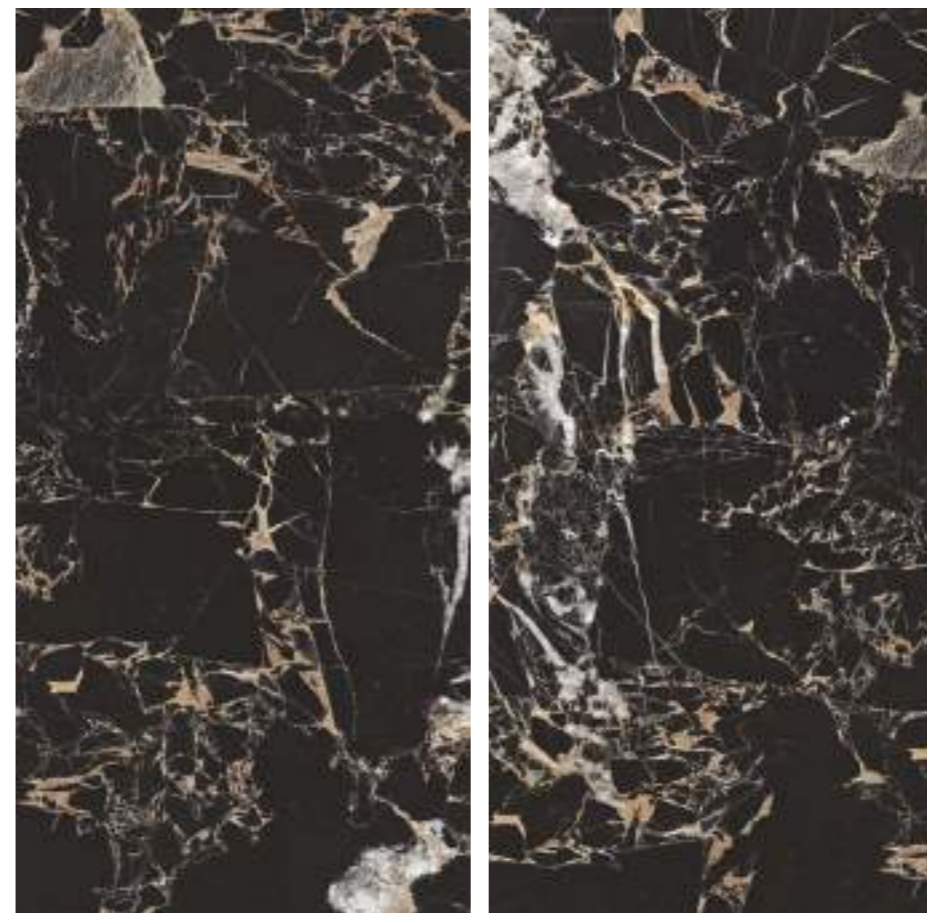

EREBUS

600X1200ERB93PAR
60x120 Black Full Polished Rectified