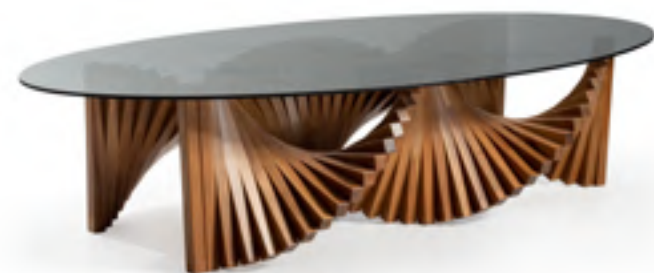

WANTED
SIDE TABLE

WANTED

CENTER & SIDE TABLE

CENTER DIMENSIONS

G/W:156cm / D/D:80cm / Y/H:36cm