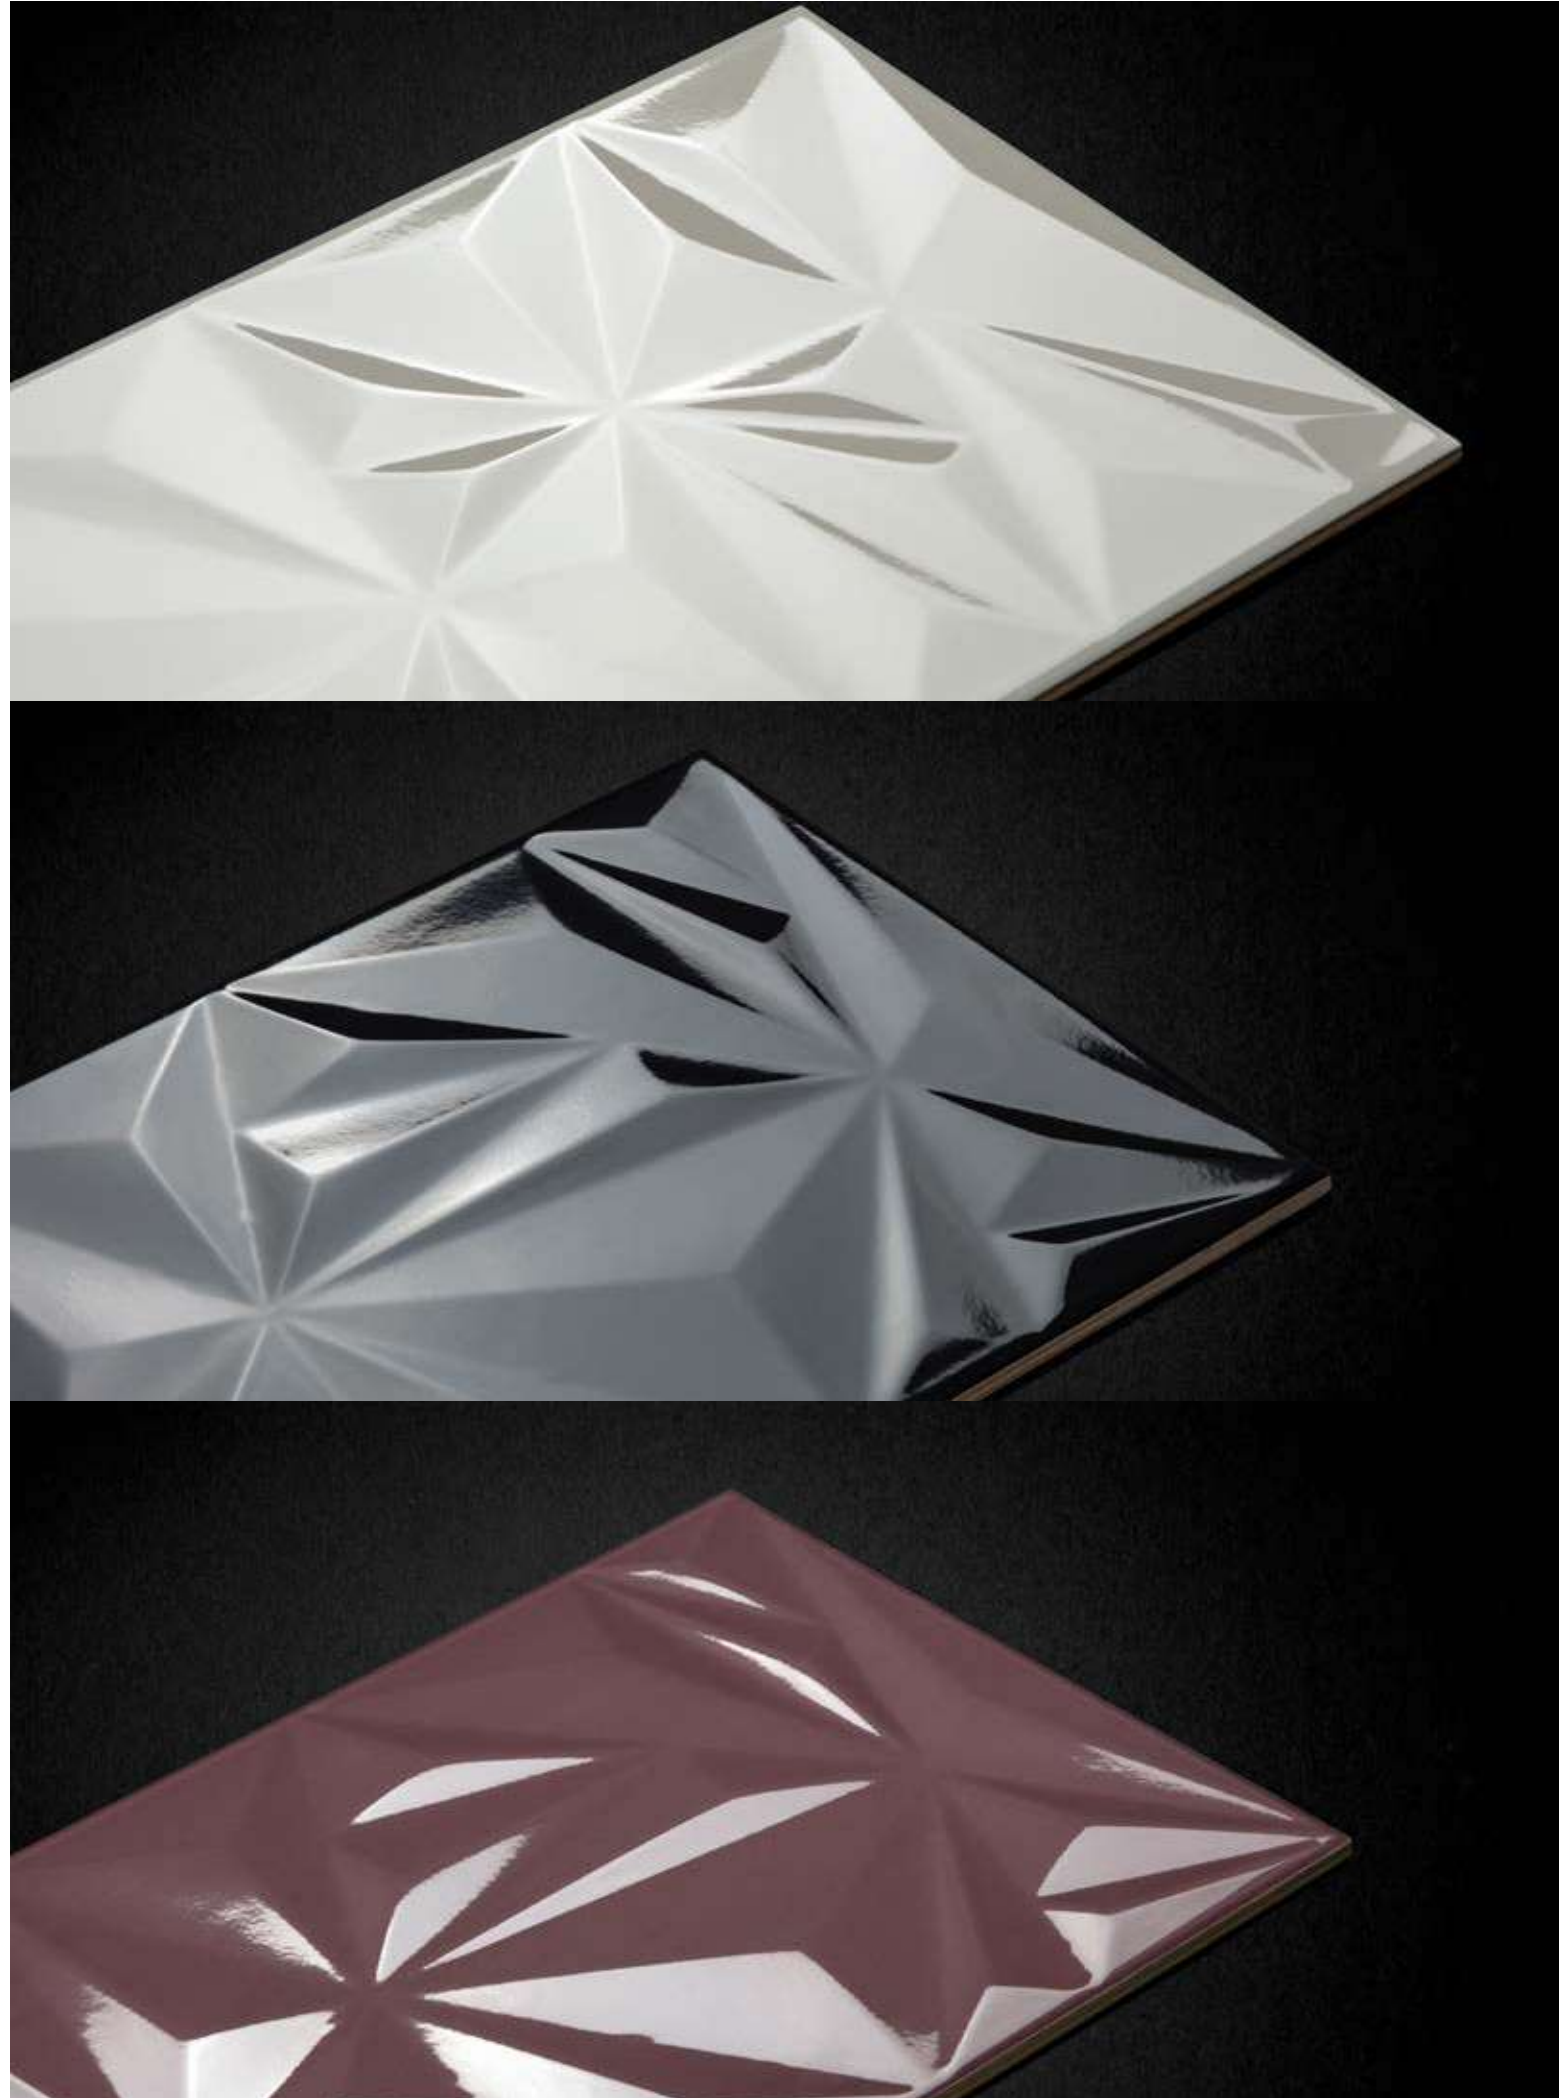

Piramit

30x60
Piramit Beyaz / Pyramid White
Parlak / Glossy
Duvar / Wall
DF36PR0011