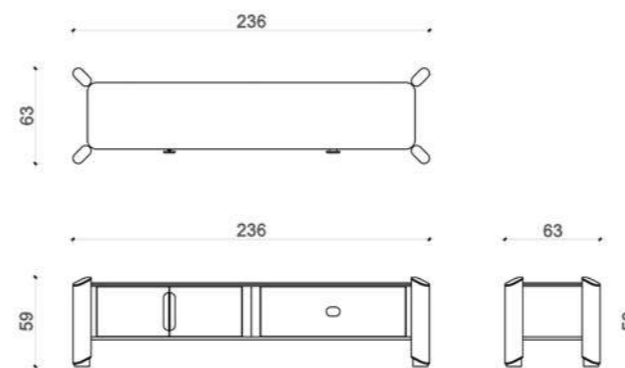

THE FARAMA TV UNIT,
IT IS AVAILABLE IN MANY COLORS AND TEXTURES WITH LACQUER,
CERAMIC TOP, TITANIUM METAL AND SPECIAL
LEATHER SLEEVE EMBROIDERY DETAILS.