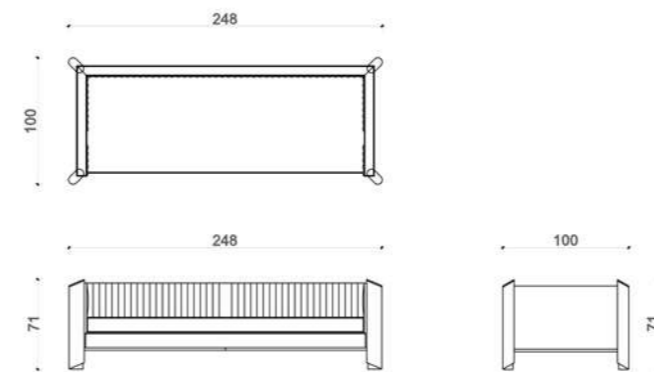

THE FARAMA SOFA.
IT CAN BE APPLIED WITH MANY COLOR AND TEXTURE OPTIONS
ALONG WITH FABRIC, SPECIAL LEATHER SLEEVE EMBROIDERY AND
TITANIUM METAL DETAILS.