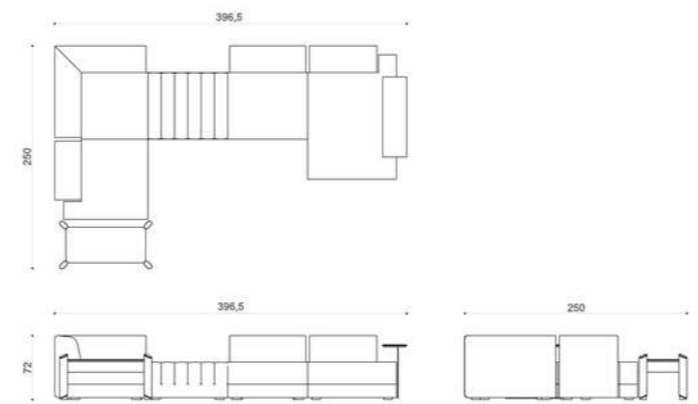

SOFA

THE FARAMA SOFA.
IT CAN BE APPLIED WITH MANY COLOR AND TEXTURE OPTIONS
ALONG WITH FABRIC, SPECIAL LEATHER SLEEVE EMBROIDERY AND
TITANIUM METAL DETAILS.

CORNER SOFA

THE FARAMA CORNER SOFA.
IT IS AVAILABLE IN MANY MODULAR VARIATIONS TO AN
ERGONOMIC EXTENT WITH FABRIC, LEATHER, SLEEVE EMBROIDERY,
CERAMIC TOP AND TITANIUM METAL DETAILS.