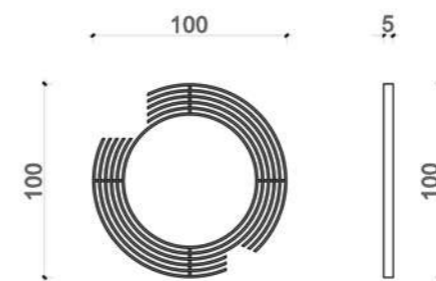

THE FARAMA MIRROR,
IT IS AVAILABLE IN MANY COLORS WITH TITANIUM METAL
AND MIRROR DETAILS.