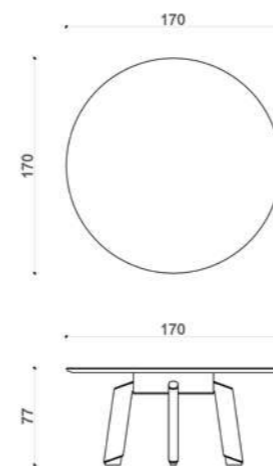

THE FARAMA DINING TABLE.
IT IS AVAILABLE IN MANY COLORS AND TEXTURES WITH
SPECIAL NATURAL WOOD VENEER, TITANIUM METAL AND
SPECIAL LEATHER SLEEVE EMBROIDERY DETAILS.