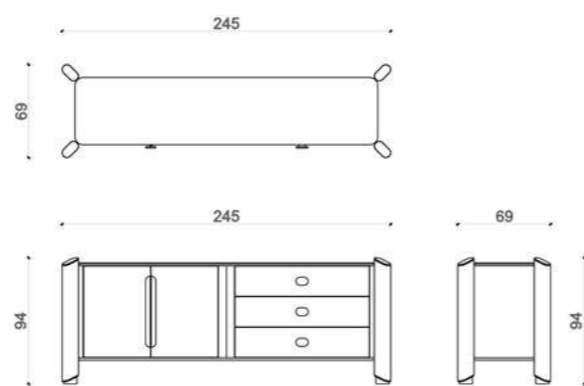

THE FARAMA SIDEBOARD.
IT IS AVAILABLE IN MANY COLORS AND TEXTURES WITH LACQUER,
CERAMIC TOP, TITANIUM METAL AND SPECIAL LEATHER SLEEVE
EMBROIDERY DETAILS.