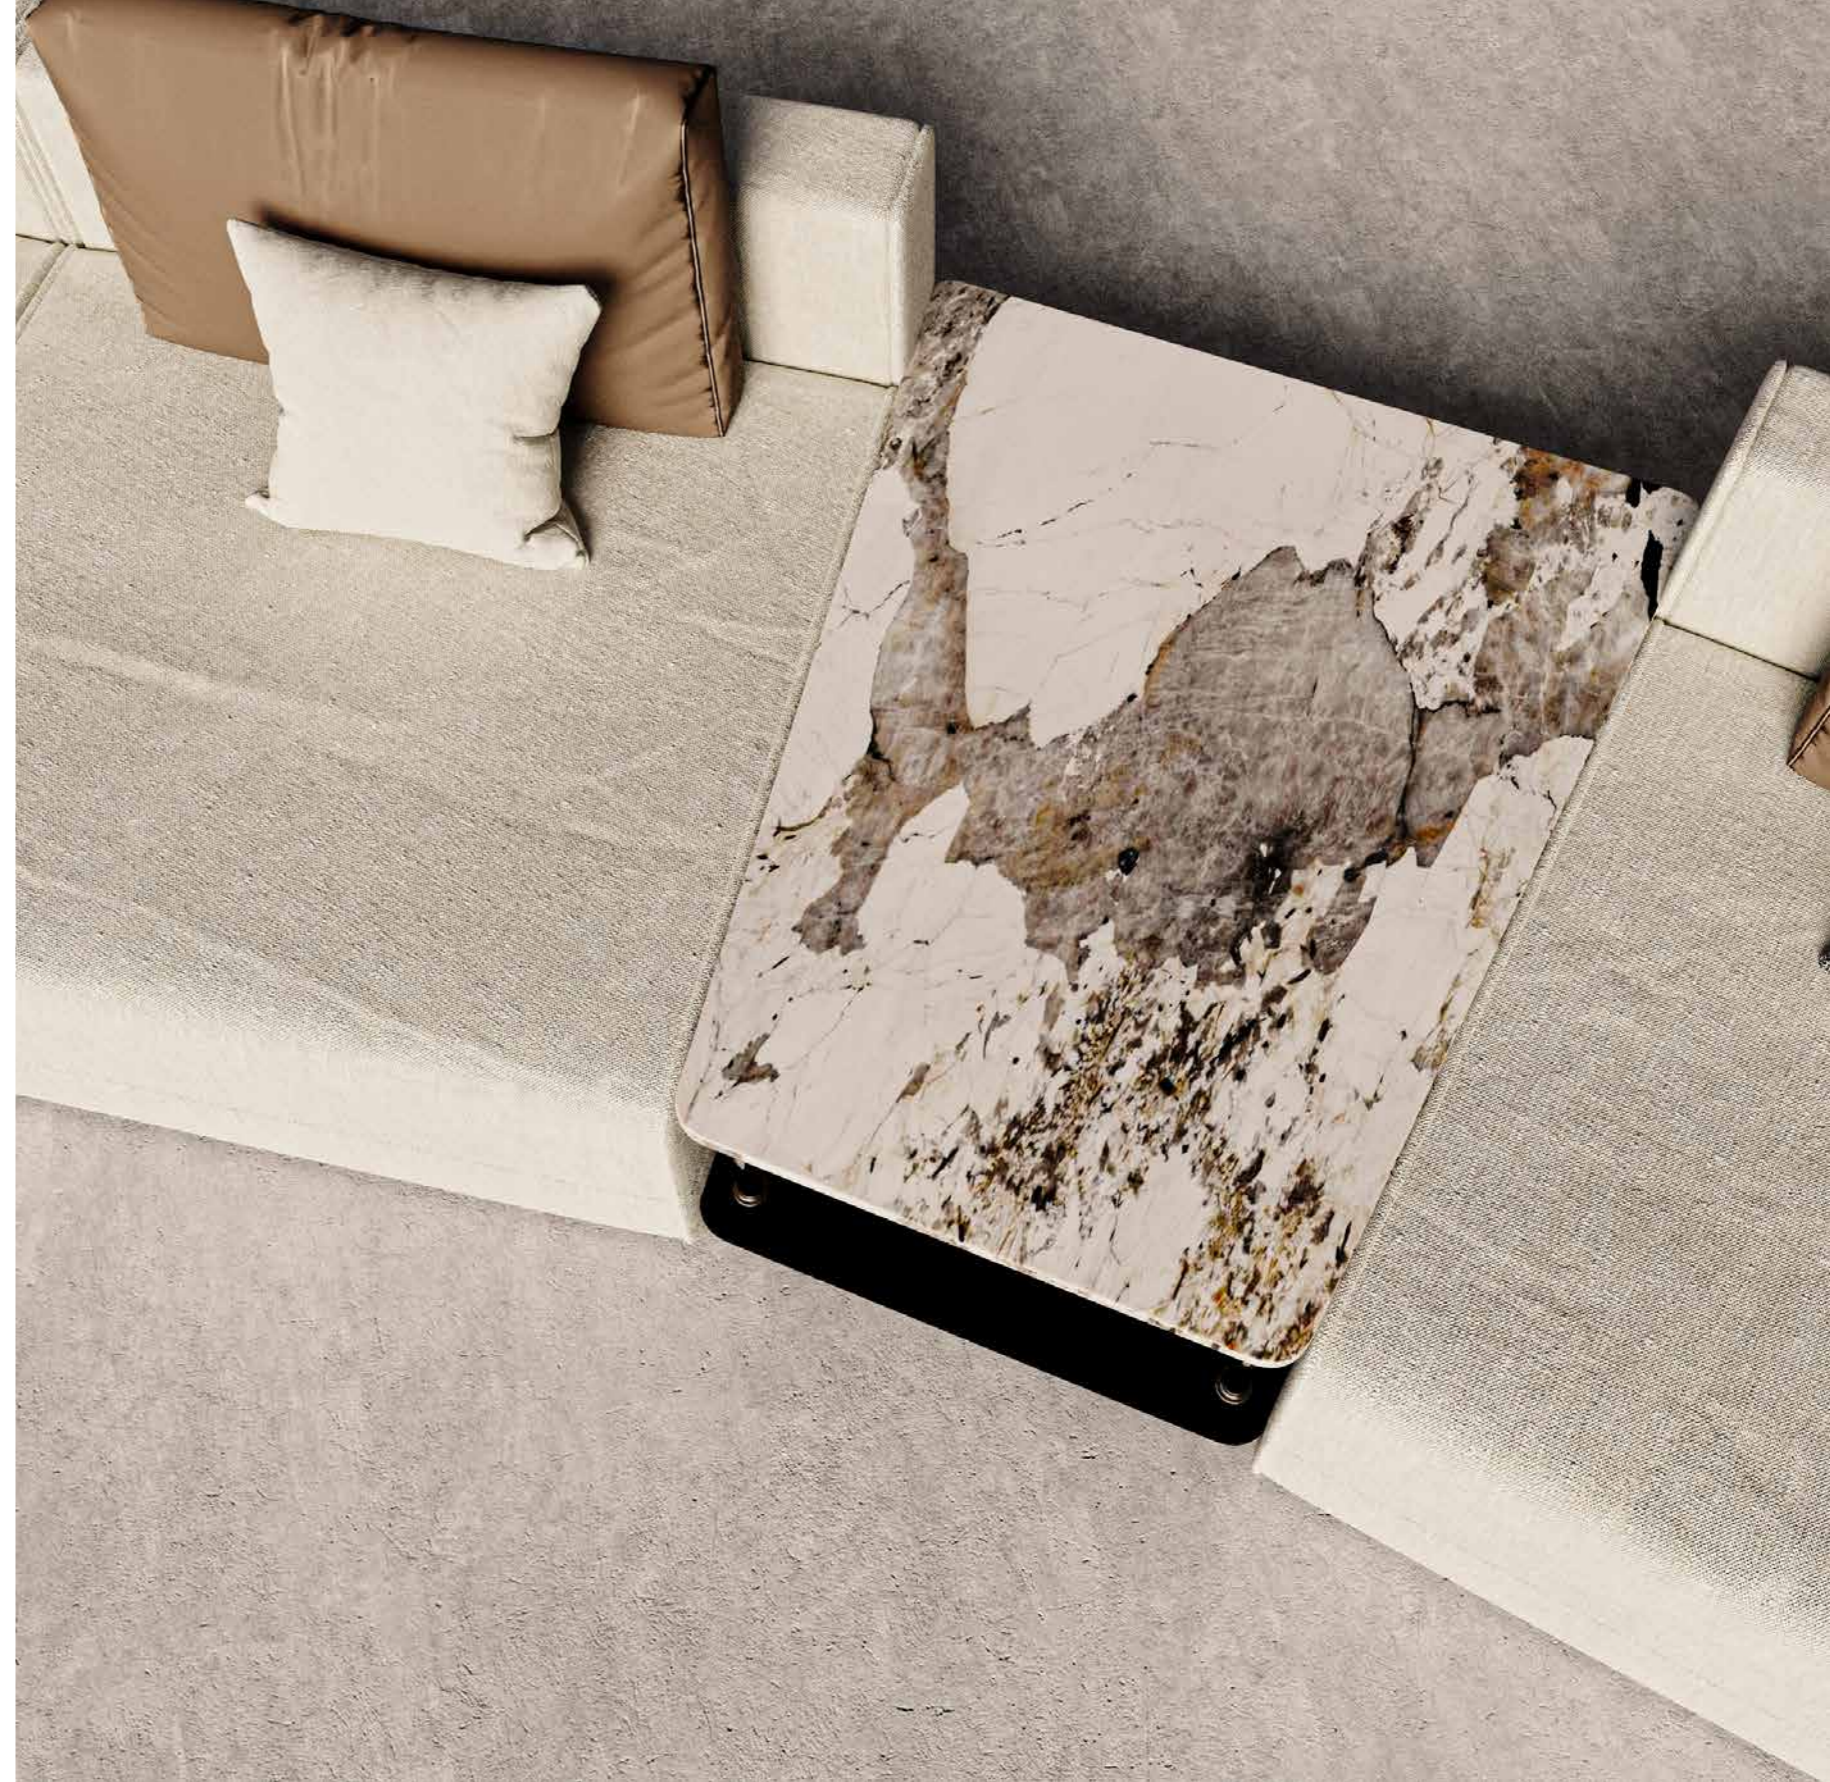

SOFA

THE FARAMA SOFA.
IT CAN BE APPLIED WITH MANY COLOR AND TEXTURE OPTIONS
ALONG WITH FABRIC, SPECIAL LEATHER SLEEVE EMBROIDERY AND
TITANIUM METAL DETAILS.

CORNER SOFA

THE FARAMA CORNER SOFA.
IT IS AVAILABLE IN MANY MODULAR VARIATIONS TO AN
ERGONOMIC EXTENT WITH FABRIC, LEATHER, SLEEVE EMBROIDERY,
CERAMIC TOP AND TITANIUM METAL DETAILS.

SOFA

SOFA

THE FARAMA SOFA.
IT IS AVAILABLE IN MANY MODULAR VARIATIONS TO AN ERGONOMIC
EXTENT WITH FABRIC, SPECIAL LEATHER SLEEVE EMBROIDERY, CERAMIC
TOP AND TITANIUM METAL DETAILS.

SOFA

THE FARAMA SOFA.
IT CAN BE APPLIED WITH MANY COLOR AND TEXTURE OPTIONS
ALONG WITH FABRIC, SPECIAL LEATHER SLEEVE EMBROIDERY AND
TITANIUM METAL DETAILS.