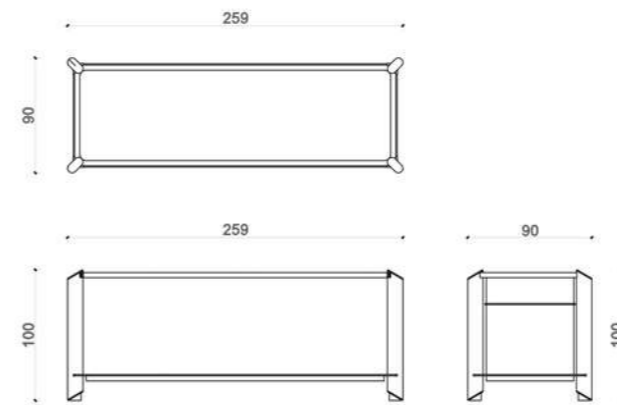

BAR STOOL

THE FARAMA BAR STOOL.
IT CAN BE APPLIED WITH MANY COLOR AND TEXTURE
OPTIONS ALONG WITH FABRIC, LACQUER, SPECIAL LEATHER
SLEEVE EMBROIDERY AND TITANIUM METAL DETAILS.

BAR UNIT

BAR UNIT

THE FARAMA BAR UNIT,
IT IS AVAILABLE IN MANY COLORS AND TEXTURES WITH
LACQUER, CERAMIC TOP, TITANIUM METAL, SPECIAL
LEATHER SLEEVE EMBROIDERY DETAILS.