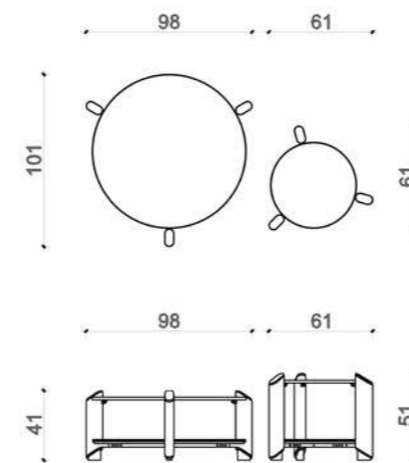

COFFEE TABLE

THE FARAMA COFFEE TABLE.
IT IS AVAILABLE IN MANY COLORS AND TEXTURES WITH
LACQUER, SMOKED GLASS TOP, CERAMIC, TITANIUM METAL
AND SPECIAL LEATHER SLEEVE EMBROIDERY LEG DETAILS.

SIDE TABLE

SIDE TABLE