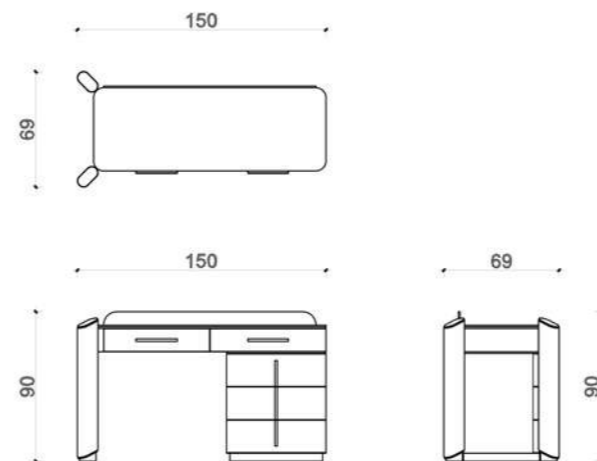

THE FARAMA MAKE UP TABLE.
IT IS AVAILABLE IN MANY COLORS AND TEXTURES WITH
LACQUER, CERAMIC TOP, TITANIUM METAL AND SPECIAL
LEATHER SLEEVE EMBROIDERY DETAILS.