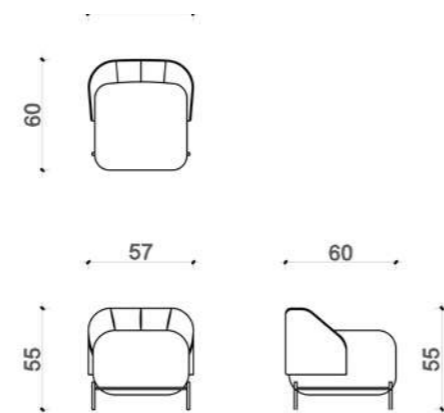

CHEST OF DRAWERS

CHEST OF DRAWERS

THE FARAMA CHEST OF DRAWERS.
IT IS AVAILABLE IN MANY COLORS AND TEXTURES WITH
LACQUER, CERAMIC TOP, TITANIUM METAL AND SPECIAL
LEATHER SLEEVE EMBROIDERY DETAILS.

POUF

THE FARAMA POUF.
IT CAN BE APPLIED WITH MANY COLOR AND TEXTURE OPTIONS
ALONG WITH FABRIC, SPECIAL LEATHER SLEEVE EMBROIDERY AND
TITANIUM METAL DETAILS.