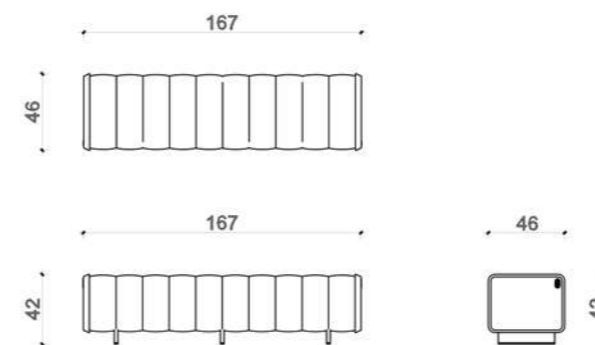

THE FARAMA BENCH.
IT CAN BE APPLIED WITH MANY COLOR AND TEXTURE
OPTIONS ALONG WITH FABRIC, SPECIAL LEATHER SLEEVE
EMBROIDERY AND TITANIUM METAL DETAILS.