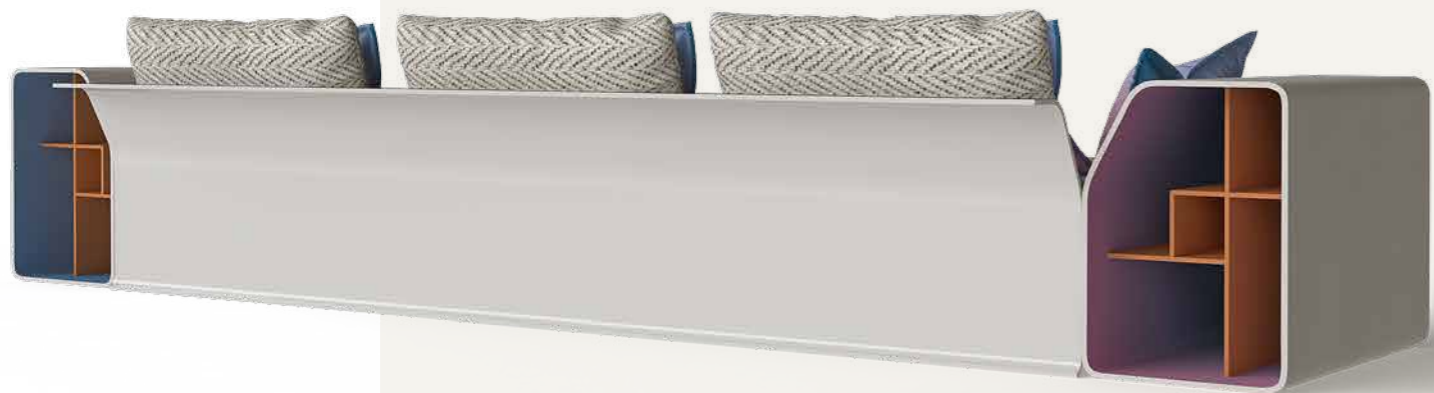

OUTDOOR SOFA

THE FARAMA SOFA,
IT CAN BE APPLIED WITH MANY COLOR AND
TEXTURE OPTIONS ALONG WITH FABRIC, LEATHER
AND TITANIUM METAL DETAILS.