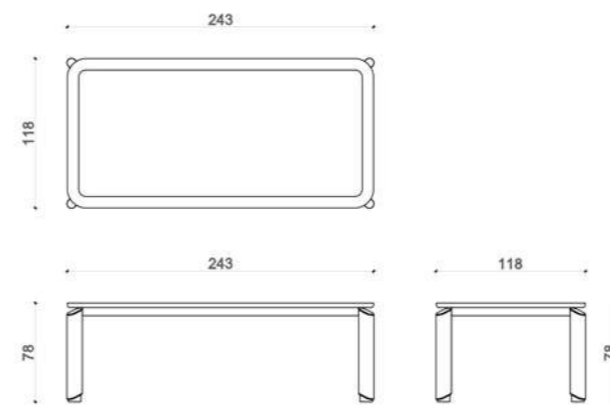

THE FARAMA DINING TABLE.
IT IS AVAILABLE IN MANY COLORS AND TEXTURES WITH LACQUER,
CERAMIC TOP, TITANIUM METAL AND SPECIAL
LEATHER SLEEVE EMBROIDERY DETAILS.