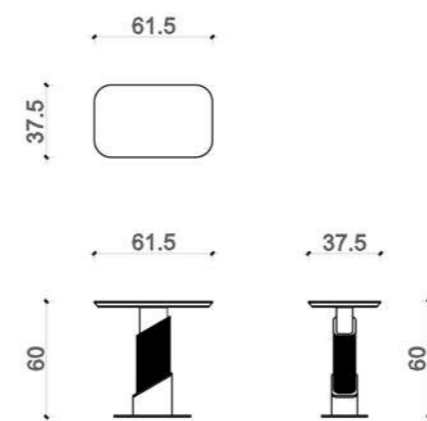

COFFEE TABLE

THE FARAMA COFFEE TABLE.
IT IS AVAILABLE IN MANY COLORS AND TEXTURES WITH
LACQUER, SMOKED GLASS TOP, CERAMIC, TITANIUM METAL
AND SPECIAL LEATHER SLEEVE EMBROIDERY LEG DETAILS.

SIDE TABLE

SIDE TABLE