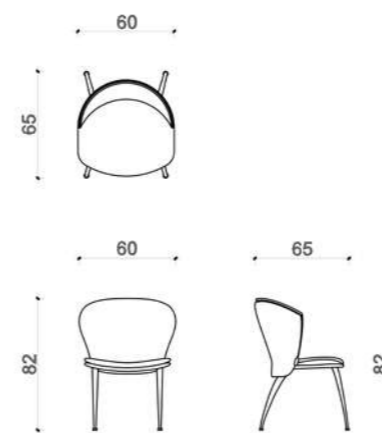

THE FARAMA CHAIR,
IT CAN BE APPLIED WITH MANY COLOR AND TEXTURE
OPTIONS ALONG WITH FABRIC, LACQUER, SPECIAL LEATHER
SLEEVE EMBROIDERY AND TITANIUM METAL DETAILS.