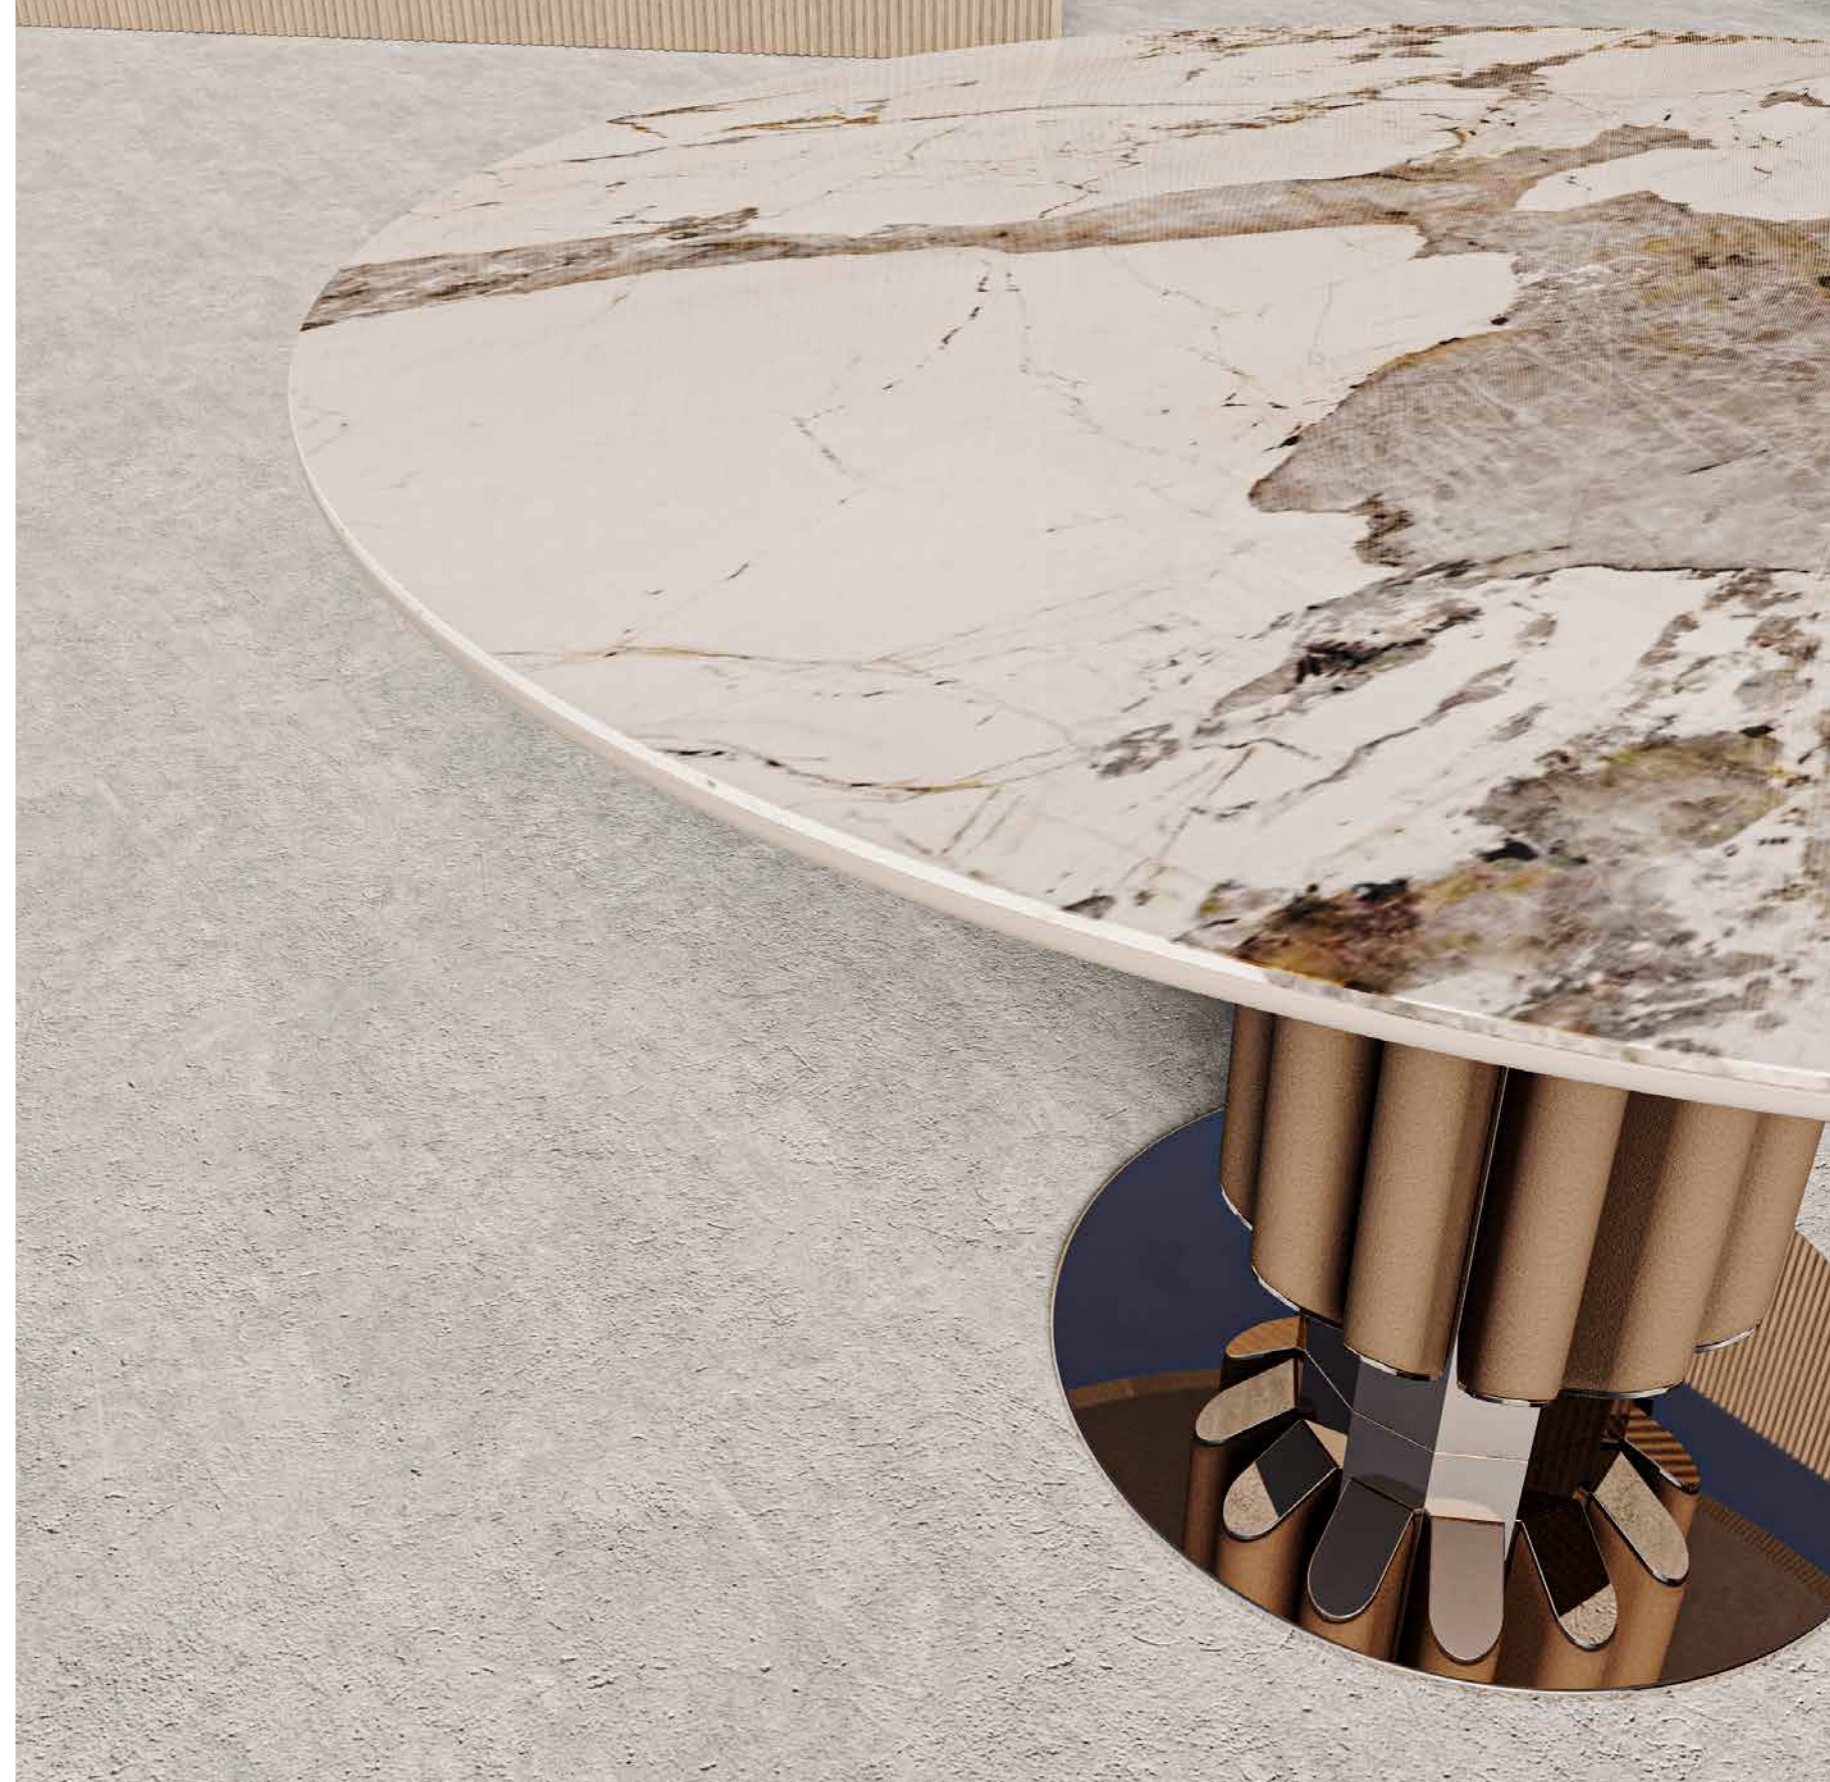

DINING TABLE

THE FARAMA DINING TABLE.
IT IS AVAILABLE IN MANY COLORS AND TEXTURES WITH
SPECIAL NATURAL WOOD VENEER, TITANIUM METAL AND
SPECIAL LEATHER SLEEVE EMBROIDERY DETAILS.