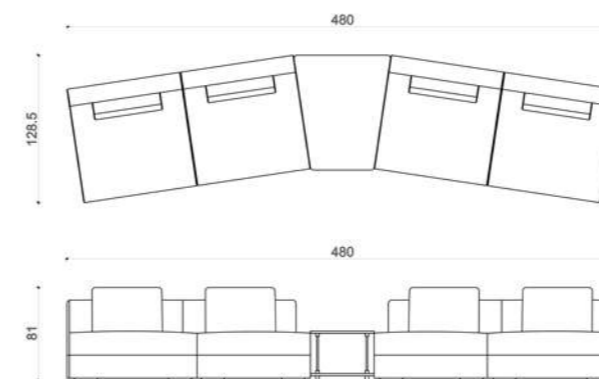

THE FARAMA SOFA.
IT IS AVAILABLE IN MANY MODULAR VARIATIONS TO AN ERGONOMIC
EXTENT WITH FABRIC, SPECIAL LEATHER SLEEVE EMBROIDERY, CERAMIC
TOP AND TITANIUM METAL DETAILS.