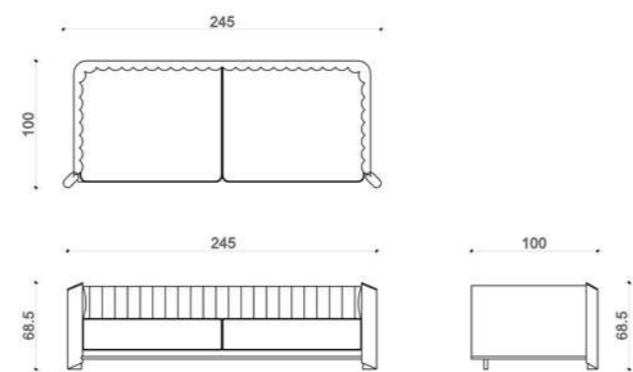

SOFA

SOFA

THE FARAMA SOFA.
IT IS AVAILABLE IN MANY MODULAR VARIATIONS TO AN ERGONOMIC
EXTENT WITH FABRIC, SPECIAL LEATHER SLEEVE EMBROIDERY, CERAMIC
TOP AND TITANIUM METAL DETAILS.

SOFA

THE FARAMA SOFA.
IT CAN BE APPLIED WITH MANY COLOR AND TEXTURE OPTIONS
ALONG WITH FABRIC, SPECIAL LEATHER SLEEVE EMBROIDERY AND
TITANIUM METAL DETAILS.