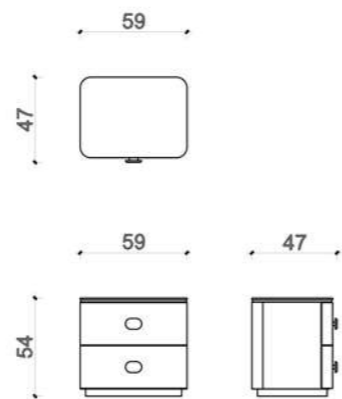

THE FARAMA NIGHTSTAND.
IT IS AVAILABLE IN MANY COLORS AND TEXTURES WITH LACQUER
AND TITANIUM METAL DETAILS.