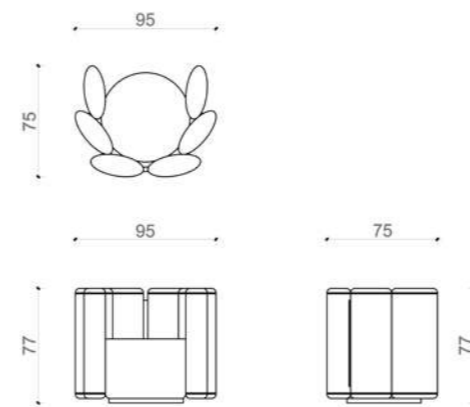

THE FARAMA ARMCHAIR, IT CAN BE APPLIED WITH MANY COLOR AND TEXTURE OPTIONS ALONG WITH FABRIC, NUBUCK AND TITANIUM METAL DETAILS.