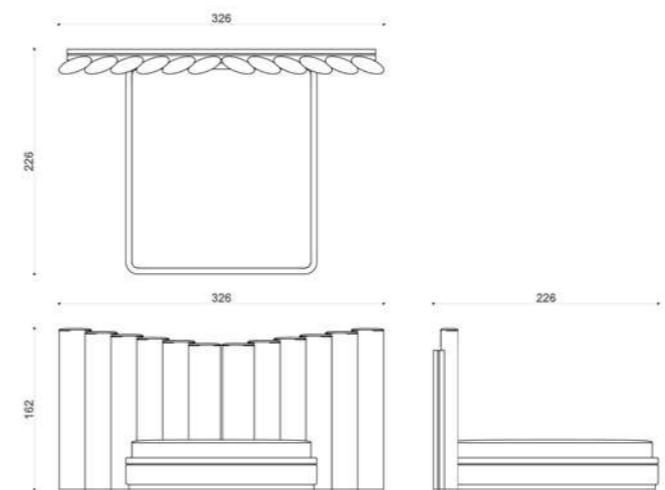

THE FARAMA BED.
IT CAN BE APPLIED WITH MANY COLOR AND TEXTURE
OPTIONS ALONG WITH SPECIAL LEATHER SLEEVE
EMBROIDERY AND TITANIUM METAL DETAILS.