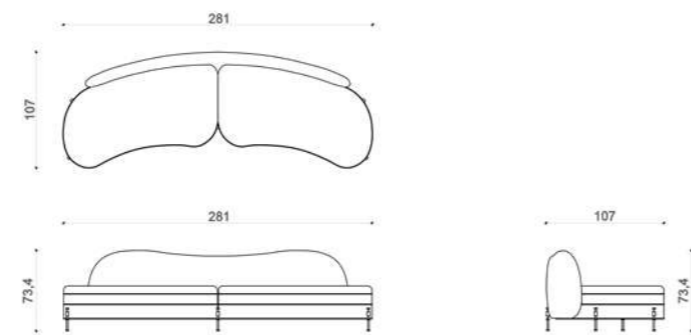

SOFA

THE FARAMA SOFA.
IT CAN BE APPLIED WITH MANY COLOR AND TEXTURE OPTIONS
ALONG WITH FABRIC, SPECIAL LEATHER SLEEVE EMBROIDERY AND
TITANIUM METAL DETAILS.

CORNER SOFA

THE FARAMA CORNER SOFA.
IT IS AVAILABLE IN MANY MODULAR VARIATIONS TO AN
ERGONOMIC EXTENT WITH FABRIC, LEATHER, SLEEVE EMBROIDERY,
CERAMIC TOP AND TITANIUM METAL DETAILS.