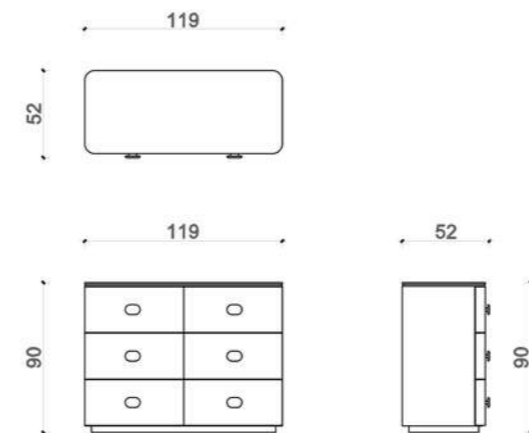

THE FARAMA CHEST OF DRAWERS.
IT IS AVAILABLE IN MANY COLORS AND TEXTURES WITH
LACQUER, CERAMIC TOP, TITANIUM METAL AND SPECIAL
LEATHER SLEEVE EMBROIDERY DETAILS.