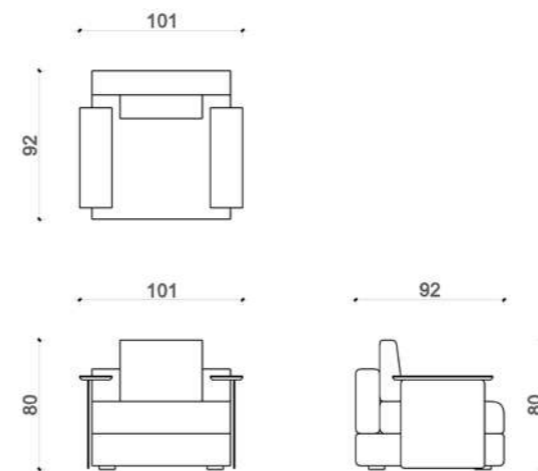

THE FARAMA ARMCHAIR,
IT CAN BE APPLIED WITH MANY COLOR AND TEXTURE OPTIONS
ALONG WITH FABRIC, SPECIAL LEATHER SLEEVE EMBROIDERY,
CERAMIC TOP ARMS AND TITANIUM METAL DETAILS.