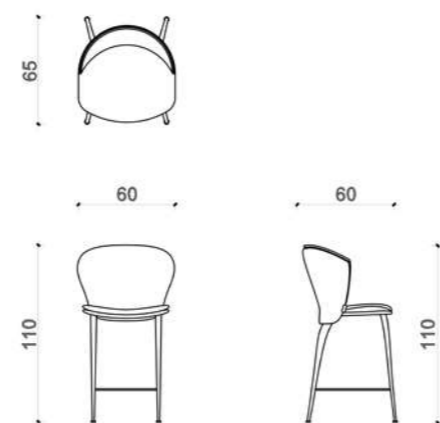

THE FARAMA BAR STOOL.
IT CAN BE APPLIED WITH MANY COLOR AND TEXTURE OPTIONS
ALONG WITH FABRIC, LACQUER, SPECIAL LEATHER SLEEVE
EMBROIDERY AND TITANIUM METAL DETAILS.