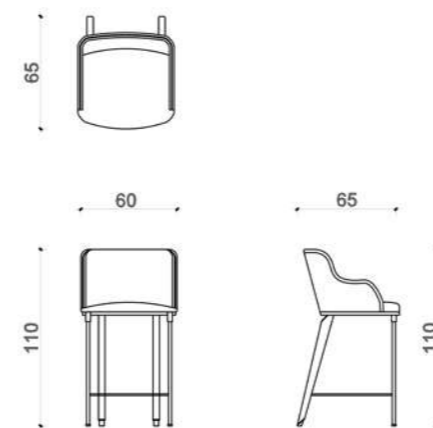

THE FARAMA BAR STOOL.
IT CAN BE APPLIED WITH MANY COLOR AND TEXTURE
OPTIONS ALONG WITH FABRIC, LACQUER, SPECIAL LEATHER
SLEEVE EMBROIDERY AND TITANIUM METAL DETAILS.