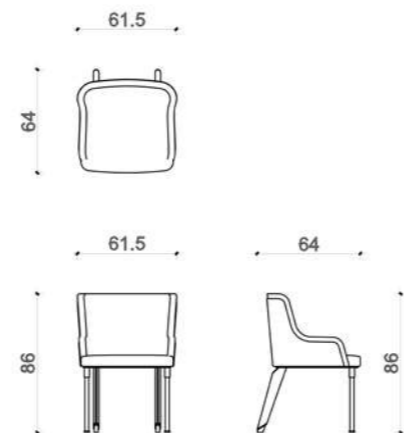

THE FARAMA CHAIR,
IT CAN BE APPLIED WITH MANY COLOR AND TEXTURE OPTIONS
ALONG WITH FABRIC, LACQUER, SPECIAL LEATHER SLEEVE
EMBROIDERY AND TITANIUM METAL DETAILS.