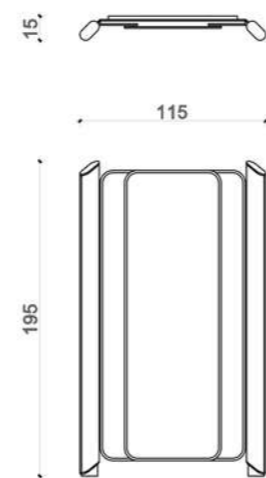

THE FARAMA MIRROR,
IT IS AVAILABLE IN MANY COLORS AND TEXTURES WITH
LACQUER, MIRROR, TITANIUM METAL, SPECIAL LEATHER SLEEVE
EMBROIDERY DETAILS.