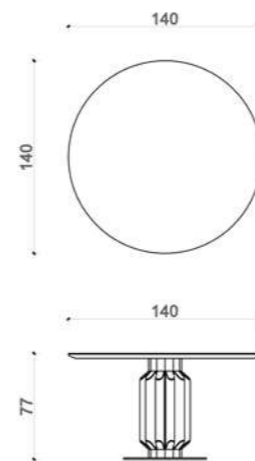

CHAIR

THE FARAMA CHAIR,
IT CAN BE APPLIED WITH MANY COLOR AND TEXTURE
OPTIONS ALONG WITH FABRIC, LACQUER, SPECIAL LEATHER
SLEEVE EMBROIDERY AND TITANIUM METAL DETAILS.

DINING TABLE

DINING TABLE

THE FARAMA DINING TABLE.
IT IS AVAILABLE IN MANY COLORS AND TEXTURES WITH
SPECIAL NATURAL WOOD VENEER, TITANIUM METAL AND
SPECIAL LEATHER SLEEVE EMBROIDERY DETAILS.