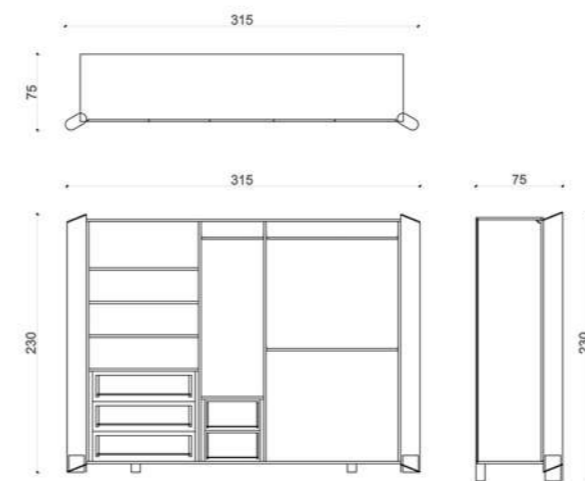

THE FARAMA WARDROBE.
IT IS AVAILABLE IN MANY COLORS WITH LACQUER AND
TITANIUM METAL DETAILS.