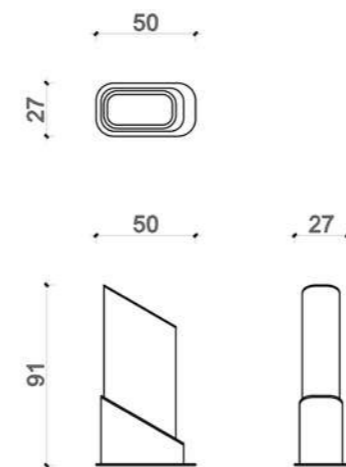

WARDROBE

WARDROBE

THE FARAMA WARDROBE.
IT IS AVAILABLE IN MANY COLORS WITH LACQUER AND
TITANIUM METAL DETAILS.

VASE

VASE

THE FARAMA VASE.
IT IS AVAILABLE IN MANY COLORS AND TEXTURES WITH
LACQUER AND TITANIUM METAL DETAILS.