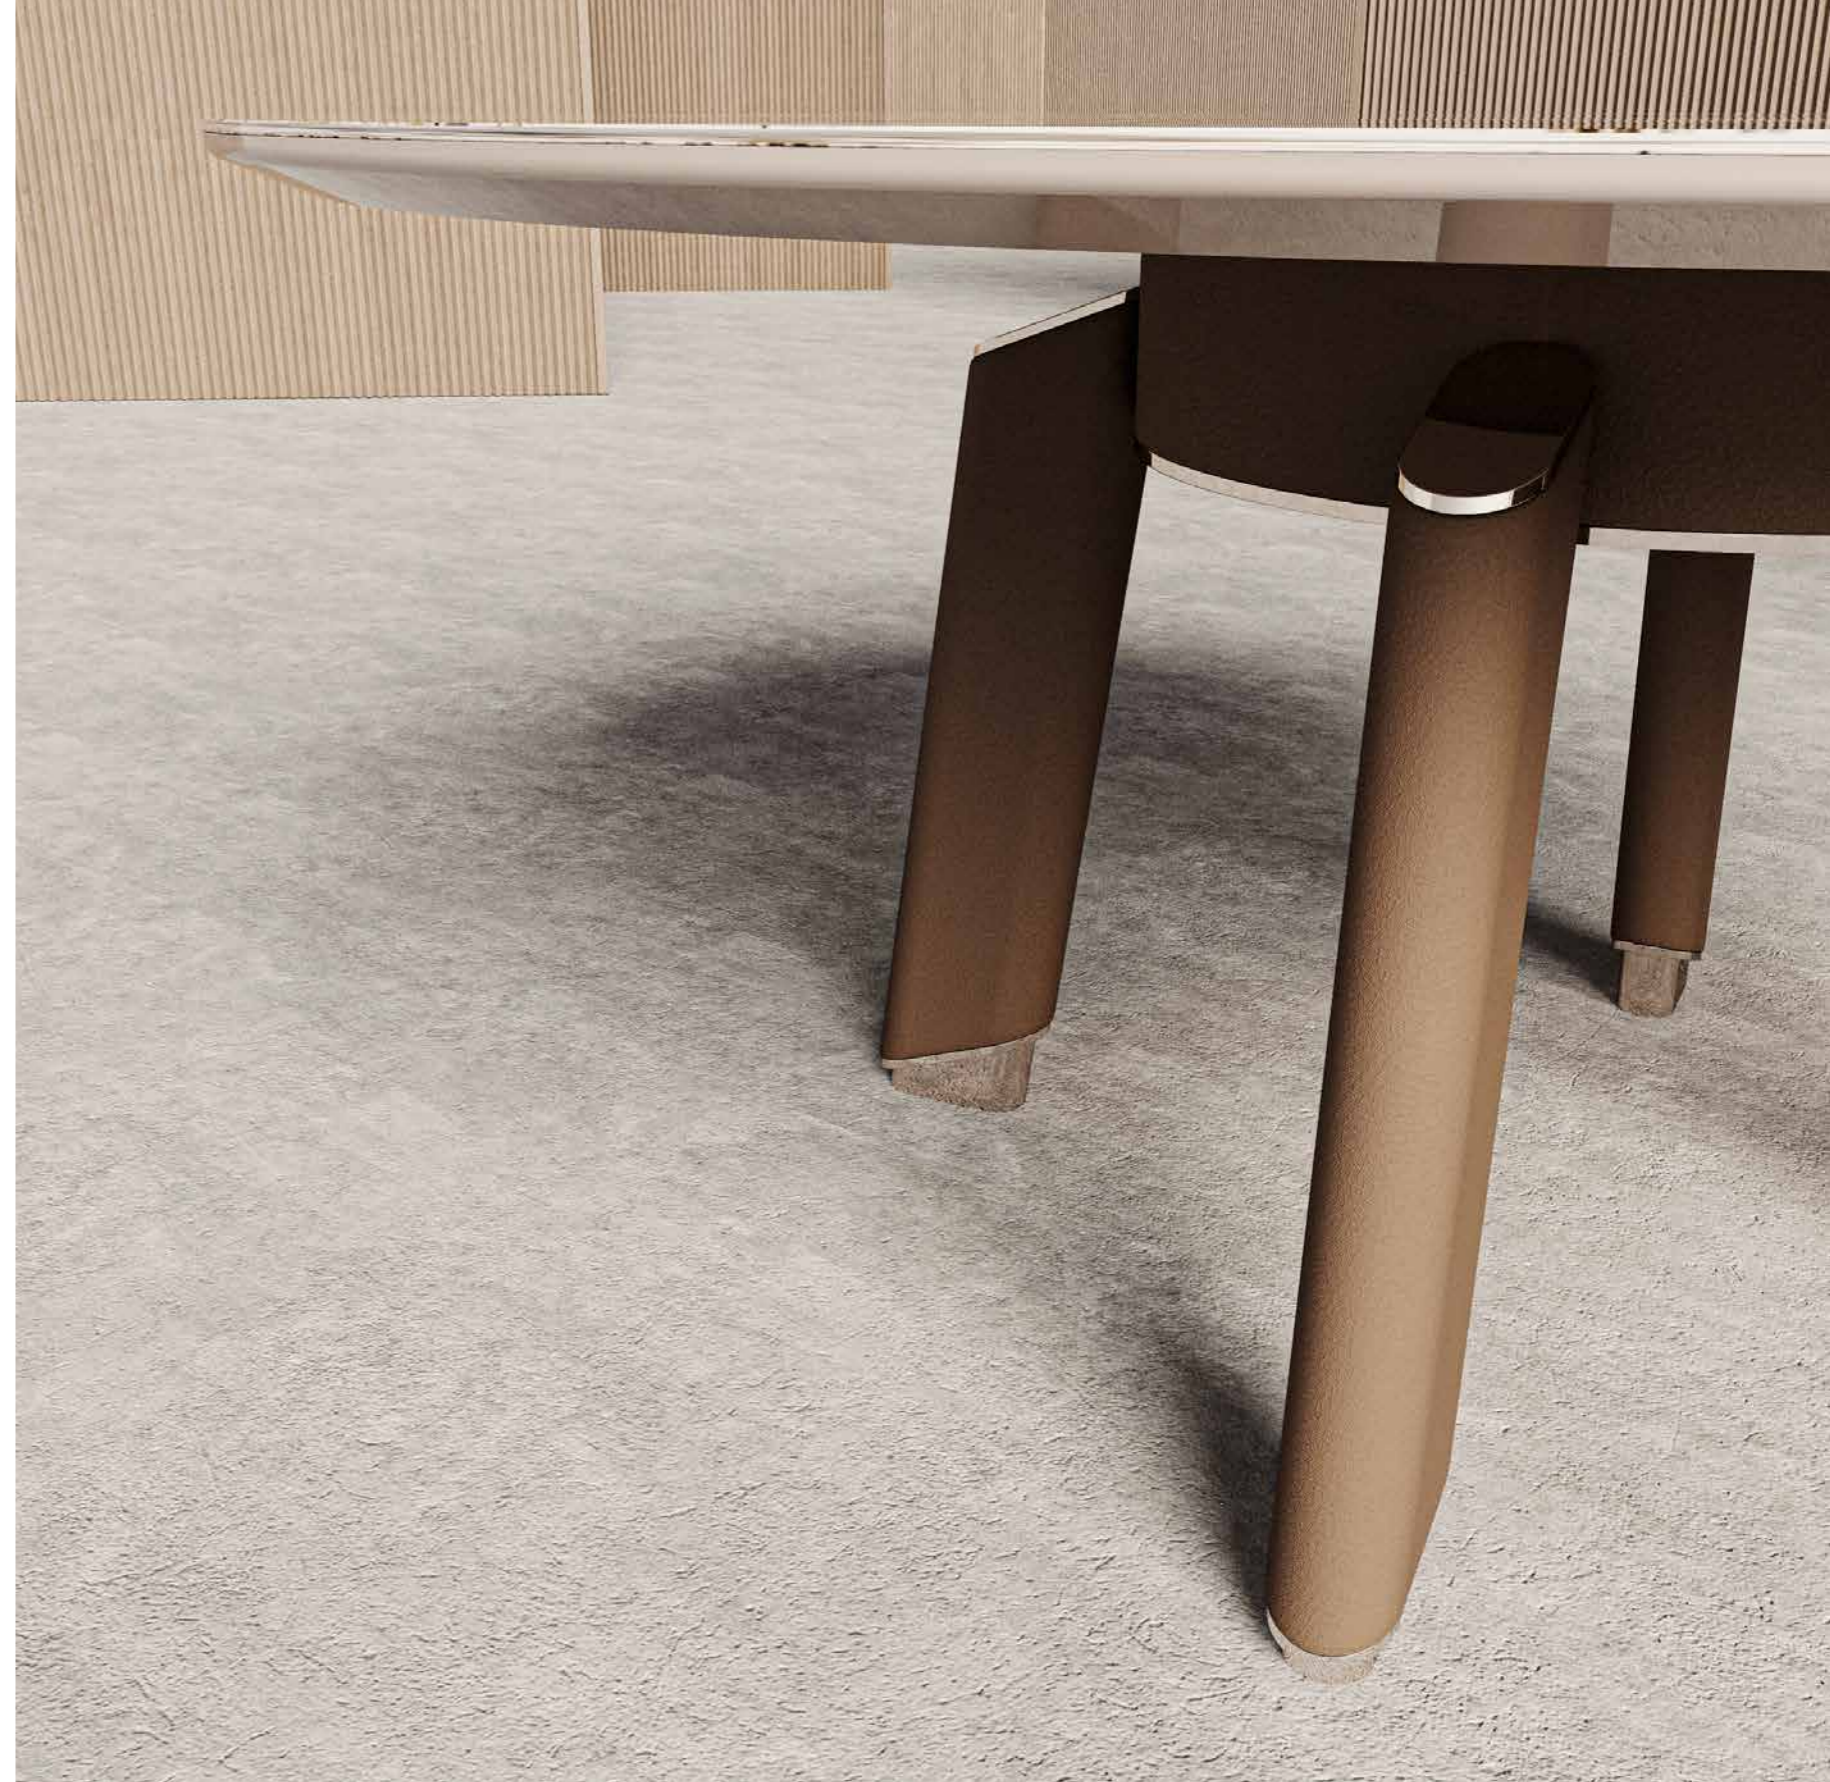

DINING TABLE

THE FARAMA DINING TABLE.
IT IS AVAILABLE IN MANY COLORS AND TEXTURES WITH
SPECIAL NATURAL WOOD VENEER, TITANIUM METAL AND
SPECIAL LEATHER SLEEVE EMBROIDERY DETAILS.