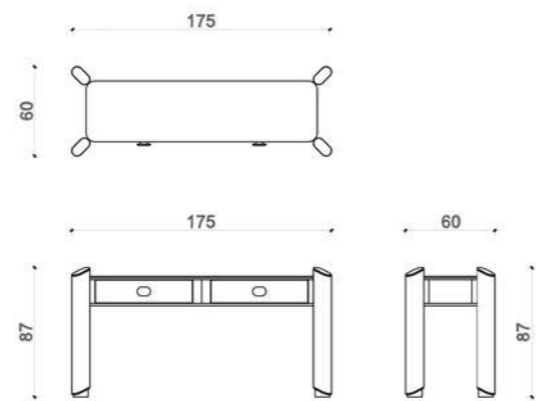

THE FARAMA CONSOLE,
IT IS AVAILABLE IN MANY COLORS AND TEXTURES WITH LACQUER,
CERAMIC TOP, TITANIUM METAL AND SPECIAL LEATHER SLEEVE
EMBROIDERY DETAILS.