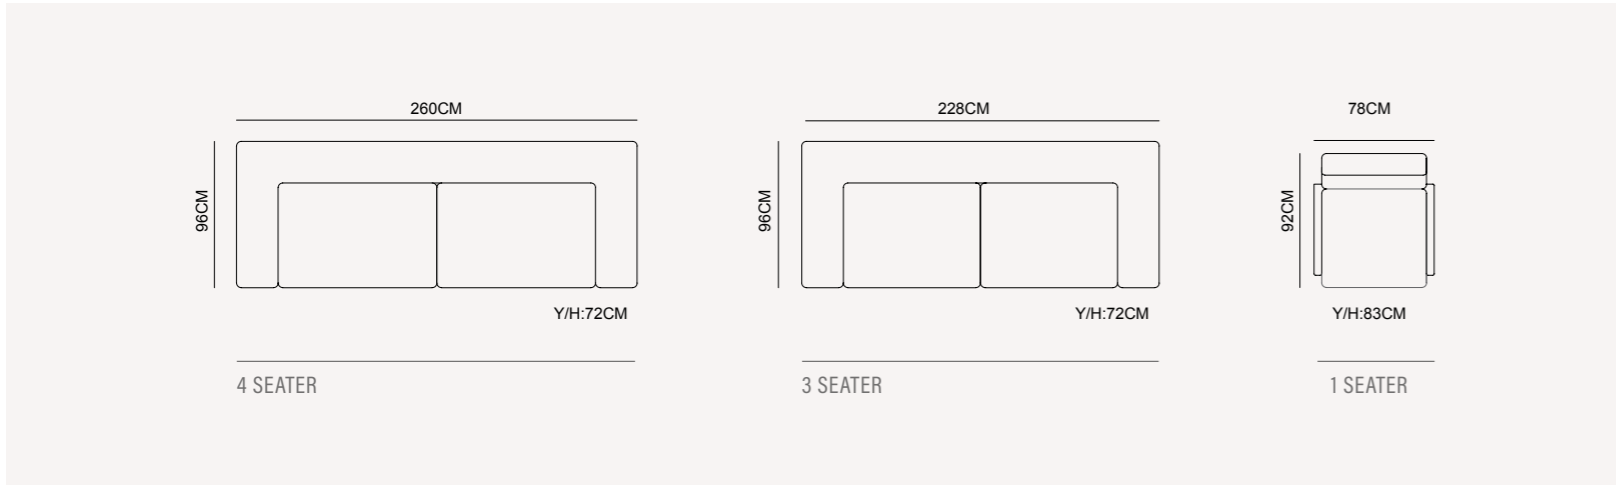

NATURA sofa set | TECHNICAL DETAILS