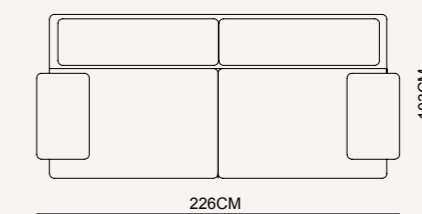

OSLO COLLECTION
// dining room

OSLO COLLECTION
// sofa set

OSLO COLLECTION
// sofa set

OSLO sofa set | TECHNICAL DETAILS

4 SEATER
Y/H:72CM

3 SEATER
Y/H:72CM

1 SEATER
Y/H:72CM

ASUS COLLECTION