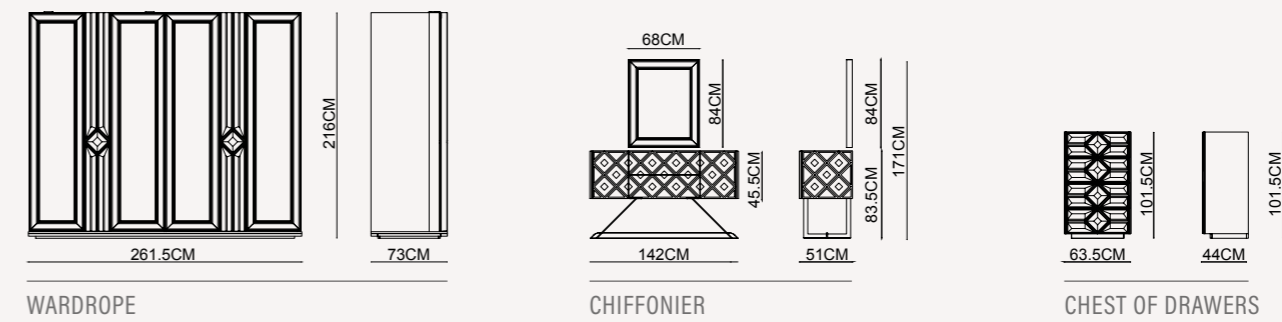

ASUS bedroom | TECHNICAL DETAILS