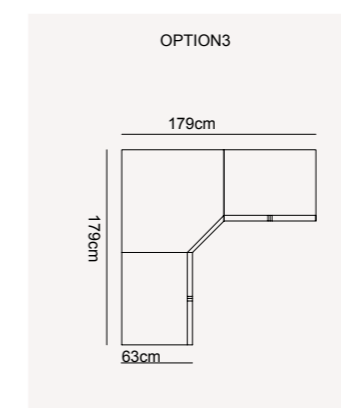

LION COLLECTION
// bedroom

LION COLLECTION
// bedroom

LION dressing room | TECHNICAL DETAILS