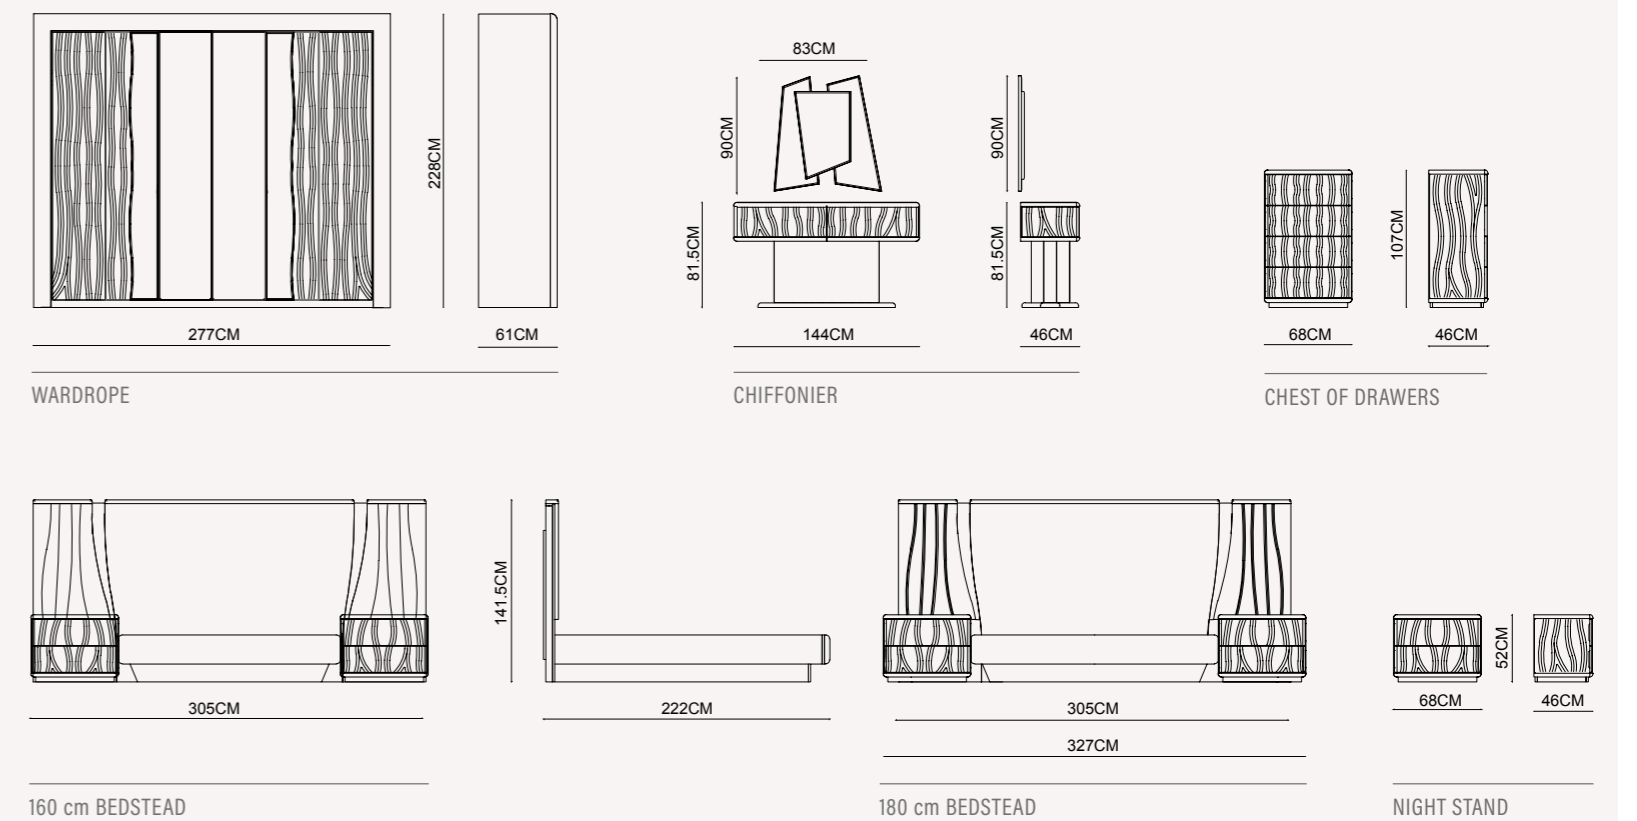

NOVA COLLECTION
// bedroom

NOVA sofa set | TECHNICAL DETAILS

NOVA bedroom | TECHNICAL DETAILS