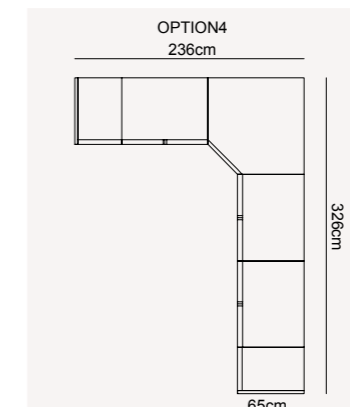

VIONA COLLECTION
// bedroom

VIONA dressing room | TECHNICAL DETAILS