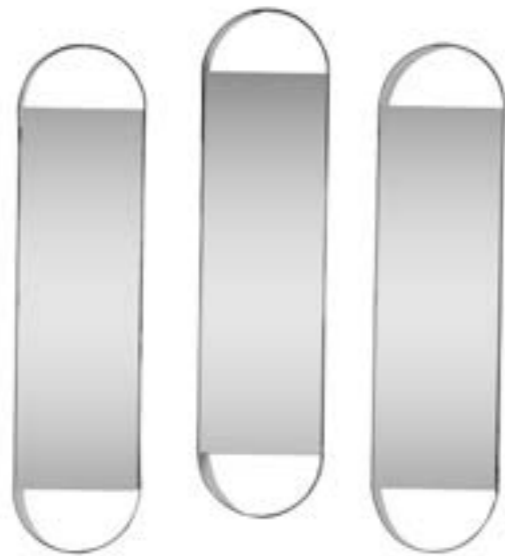

220•221

AREA
Luxury furniture

_INSPIRATIONAL NEW BOOK

LUCCA COLLECTION
// dining room

LUCCA COLLECTION
// dining room

DYNAM- IC

Utilizing the power of dynamics and contrast color tones, Lucca Collection adds an aesthetic atmosphere to your living spaces. It has reflections extending the space.