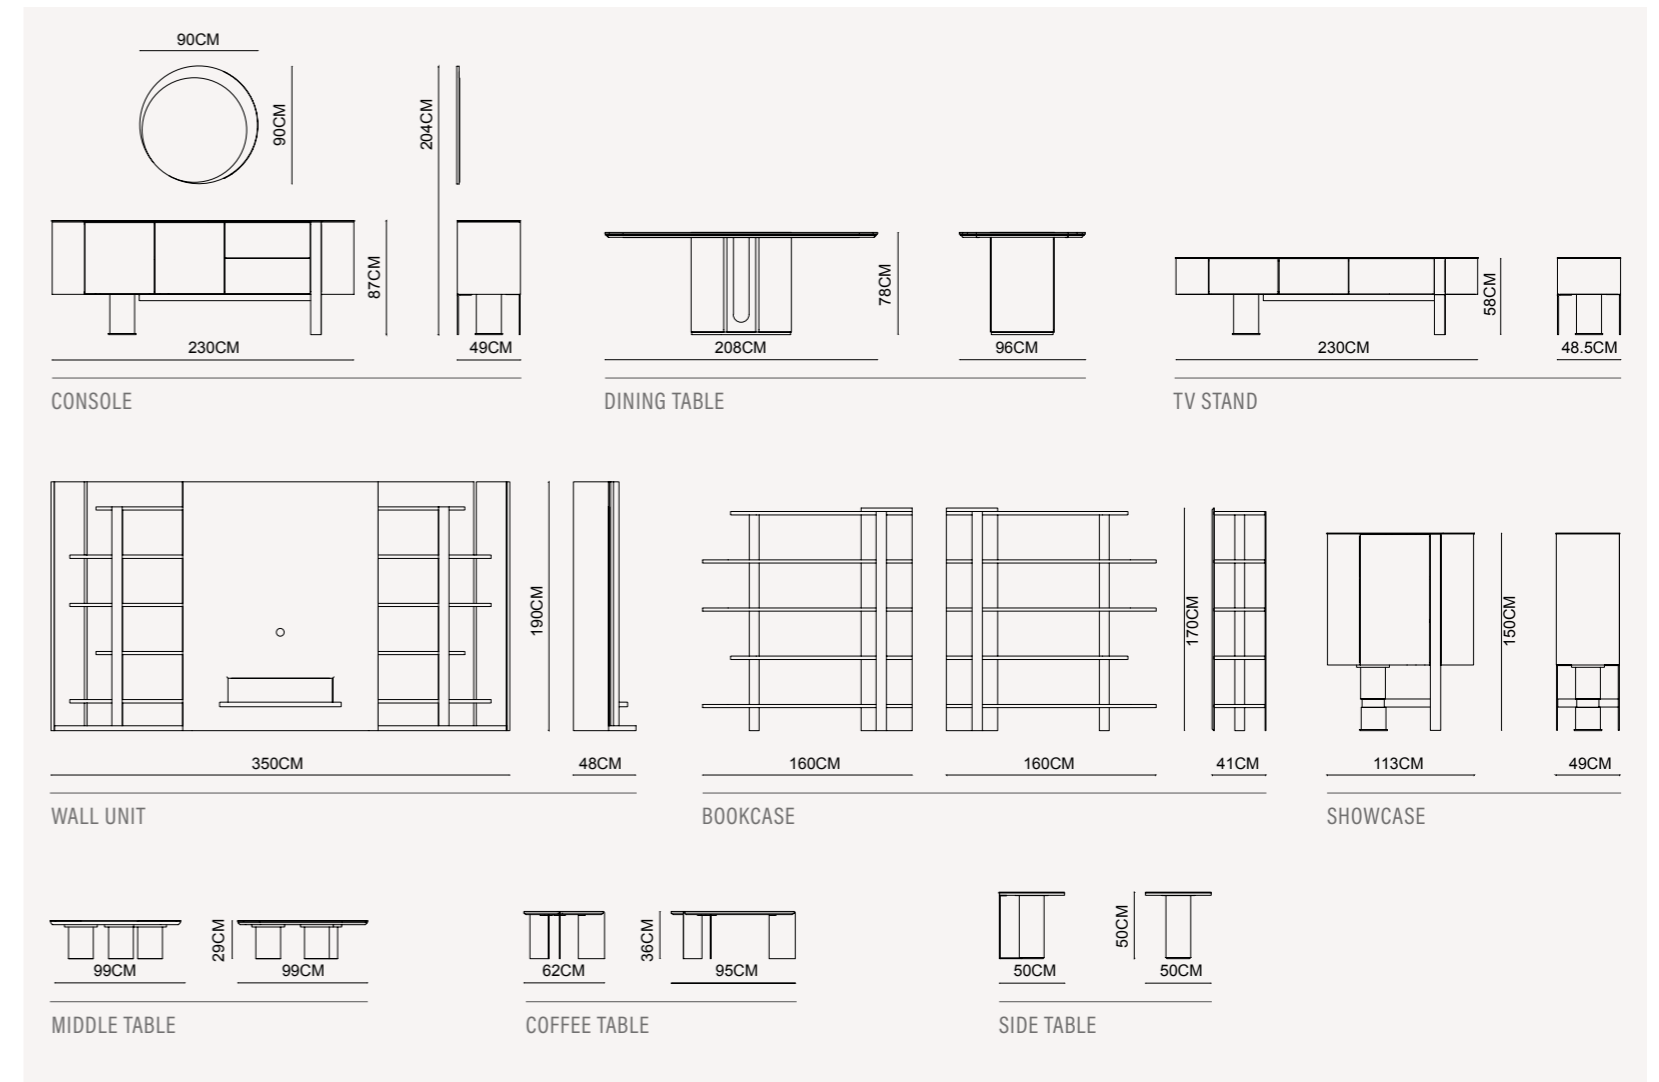

PORTO dining room | TECHNICAL DETAILS