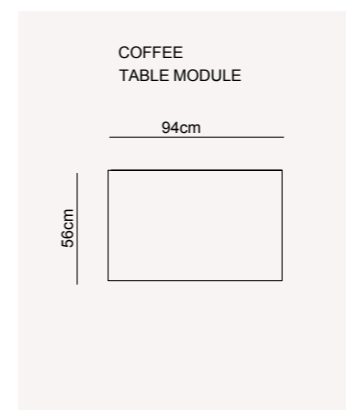

NATURA COLLECTION

// corner set

FUNCTIONAL

A triumph of overlapping forms, a fusion of aesthetics and functionality. Natura is a contemporary take on the living room with a versatile system that can be endlessly rearranged.