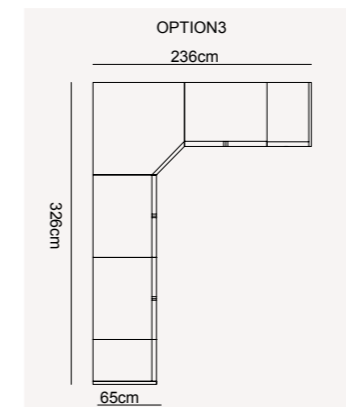

VIONA COLLECTION
// bedroom

VIONA dressing room | TECHNICAL DETAILS