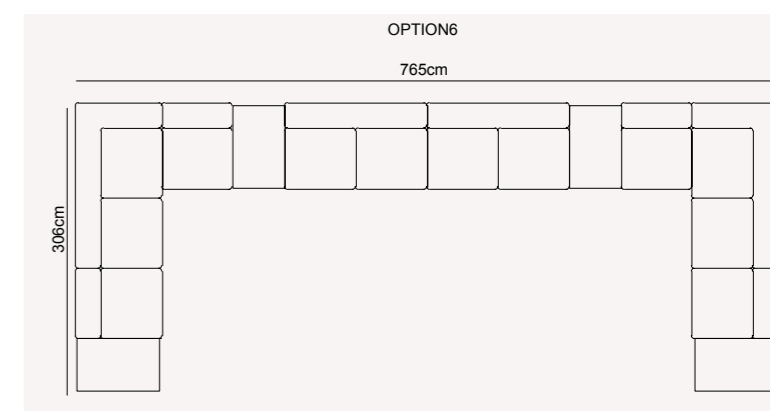

NATURA COLLECTION

// corner set

FUNCTIONAL

A triumph of overlapping forms, a fusion of aesthetics and functionality. Natura is a contemporary take on the living room with a versatile system that can be endlessly rearranged.