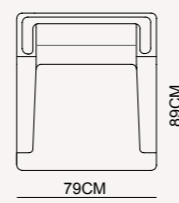

RIYAD sofa set | TECHNICAL DETAILS

Y/H:76CM

4 SEATER

Y/H:76CM

3 SEATER

Y/H:88CM

1 SEATER

BENTLEY COLLECTION