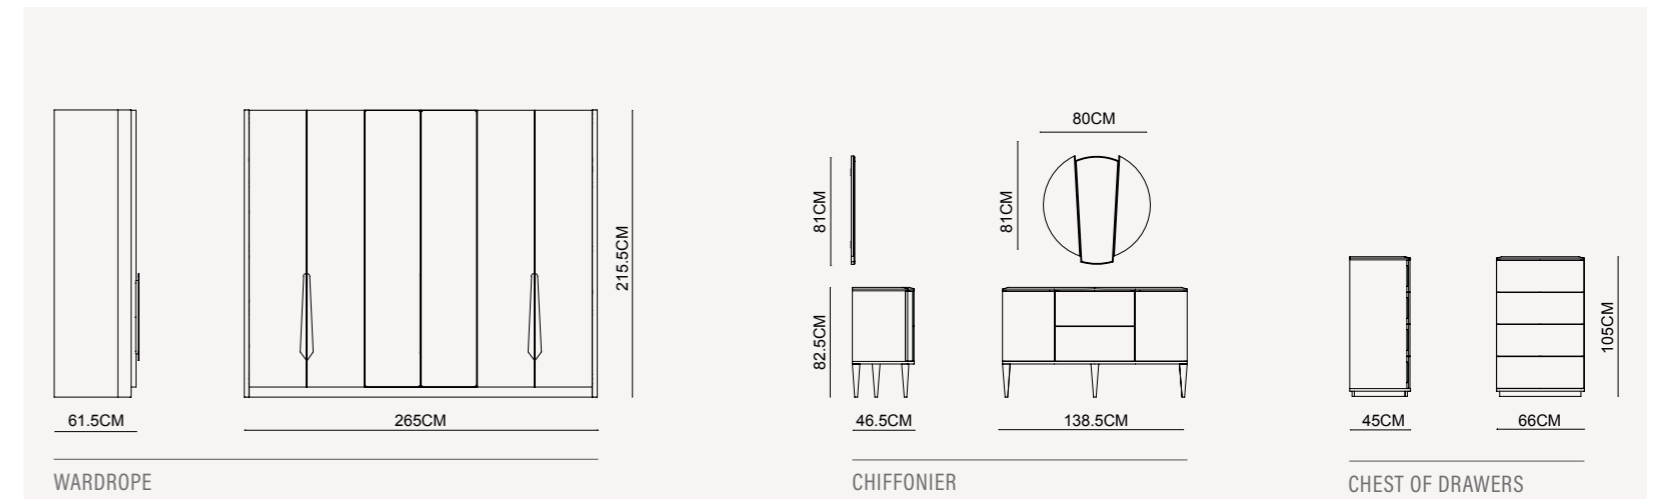

BENTLEY bedroom | TECHNICAL DETAILS