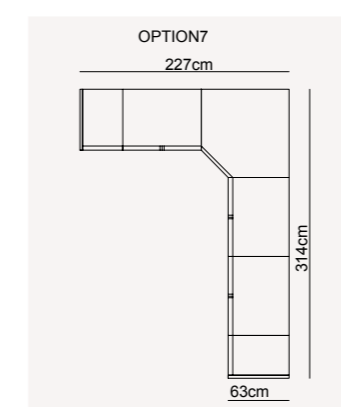

LION COLLECTION
// bedroom

LION COLLECTION
// bedroom

LION dressing room | TECHNICAL DETAILS