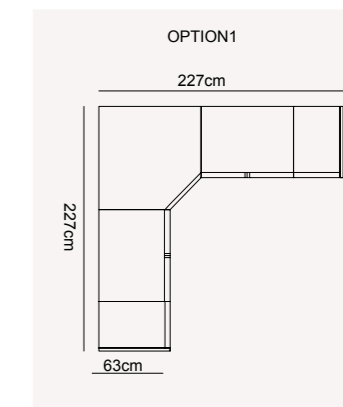

LION COLLECTION
// bedroom

LION COLLECTION
// bedroom

LION dressing room | TECHNICAL DETAILS