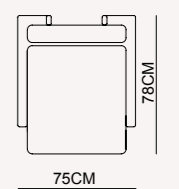

OSLO COLLECTION
// dining room

OSLO COLLECTION
// sofa set

OSLO COLLECTION
// sofa set

OSLO sofa set | TECHNICAL DETAILS

4 SEATER
Y/H:72CM

3 SEATER
Y/H:72CM

1 SEATER
Y/H:72CM

ASUS COLLECTION