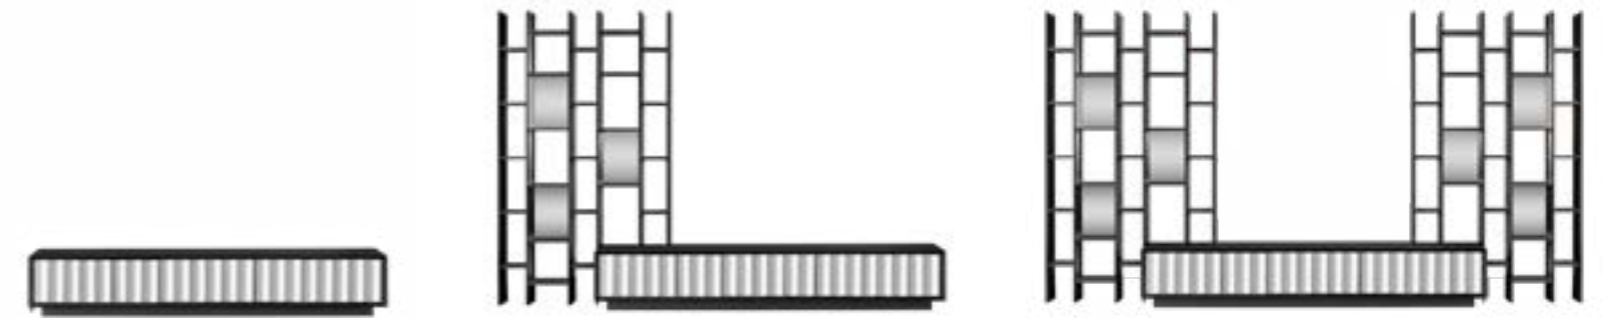

LUCCA COLLECTION
// wall unit

LUCCA COLLECTION
// wall unit