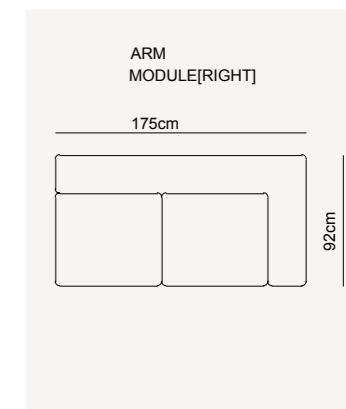

NATURA COLLECTION

// corner set

FUNCTIONAL

A triumph of overlapping forms, a fusion of aesthetics and functionality. Natura is a contemporary take on the living room with a versatile system that can be endlessly rearranged.