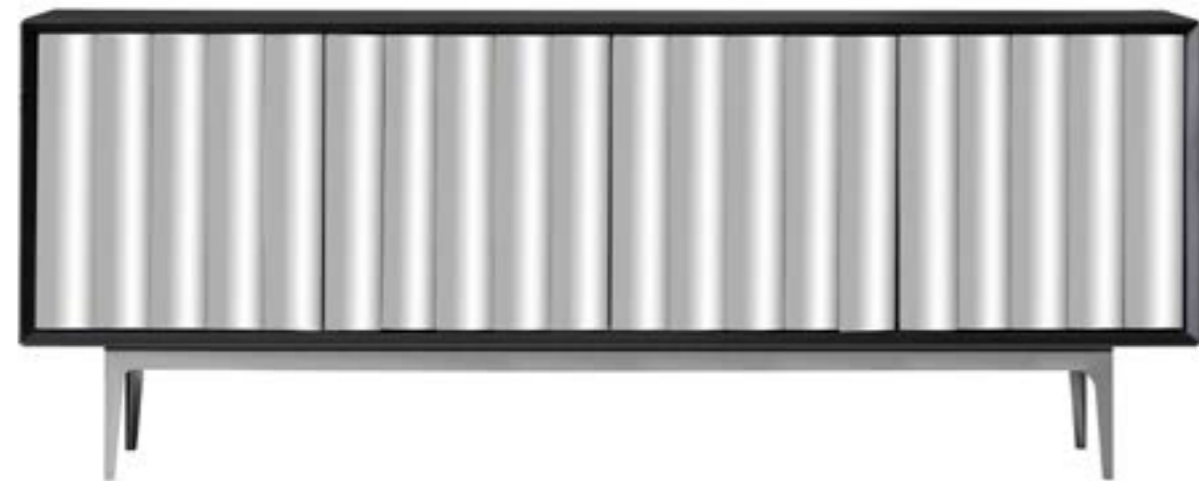

220•221

AREA
Luxury furniture

_INSPIRATIONAL NEW BOOK

LUCCA COLLECTION
// dining room

LUCCA COLLECTION
// dining room

DYNAM- IC

Utilizing the power of dynamics and contrast color tones, Lucca Collection adds an aesthetic atmosphere to your living spaces. It has reflections extending the space.