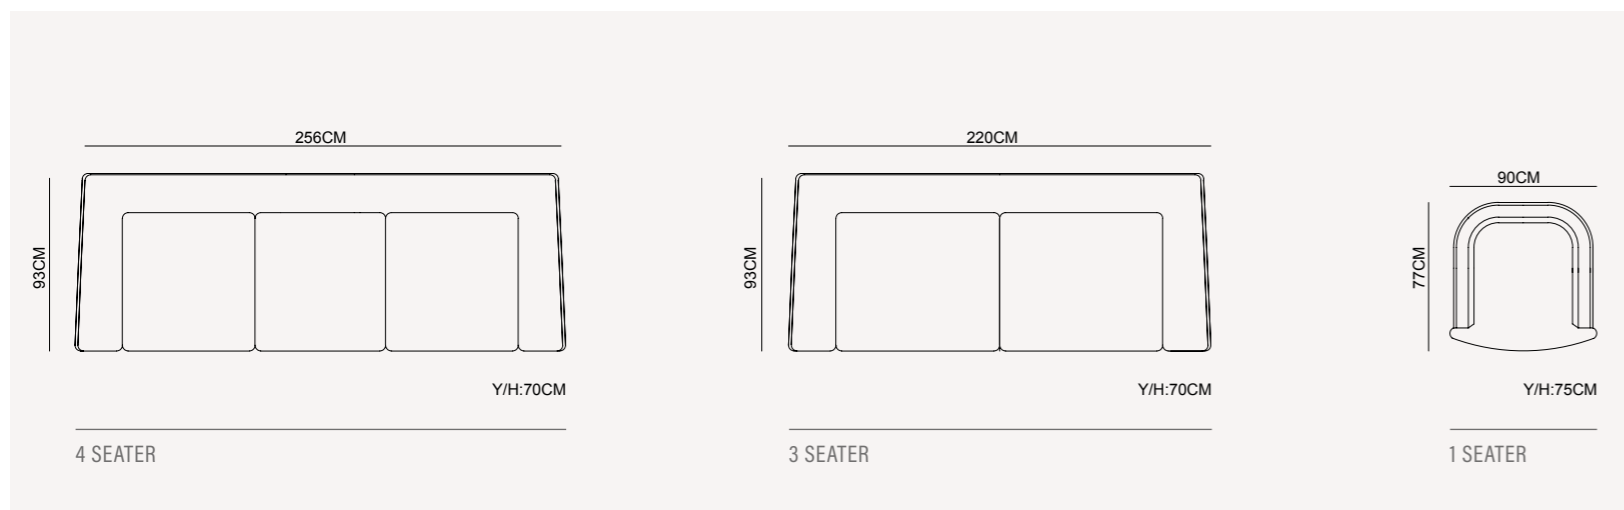

TOKYO sofa set | TECHNICAL DETAILS