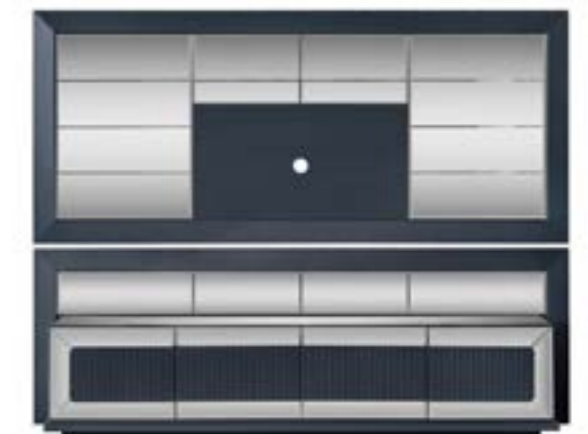

FLAWLESS

Lion offers a warm and friendly environment to living spaces with its glass detail. One of the highlights of the collection is that it inspires people by its flawless design. Designs that can be reinterpreted can adapt to any age.