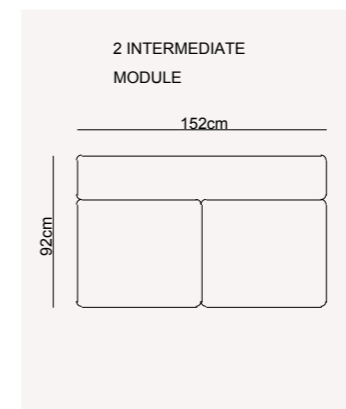

NATURA COLLECTION

// corner set

FUNCTIONAL

A triumph of overlapping forms, a fusion of aesthetics and functionality. Natura is a contemporary take on the living room with a versatile system that can be endlessly rearranged.