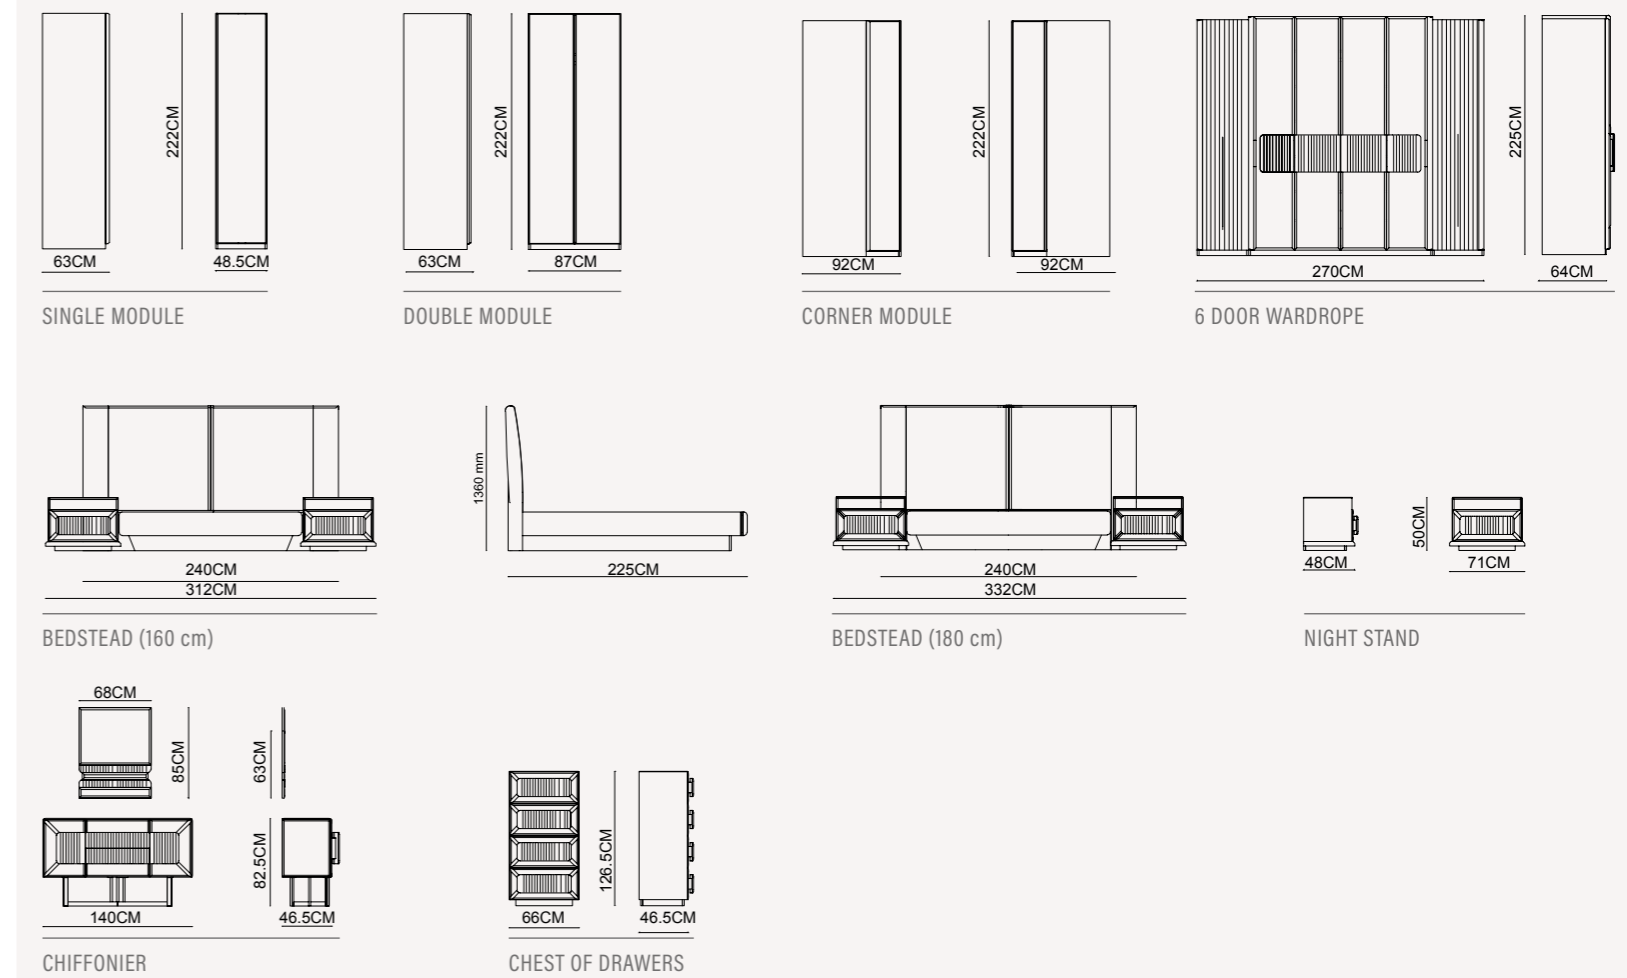

RIVA COLLECTION
// sofa set

RIVA sofa set | TECHNICAL DETAILS

LION sofa set | TECHNICAL DETAILS

LION dining room | TECHNICAL DETAILS

LION bedroom | TECHNICAL DETAILS

OSLO COLLECTION

dining room // sofa set //