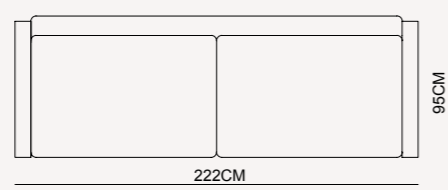

RIYAD sofa set | TECHNICAL DETAILS

Y/H:76CM

4 SEATER

Y/H:76CM

3 SEATER

Y/H:88CM

1 SEATER

BENTLEY COLLECTION