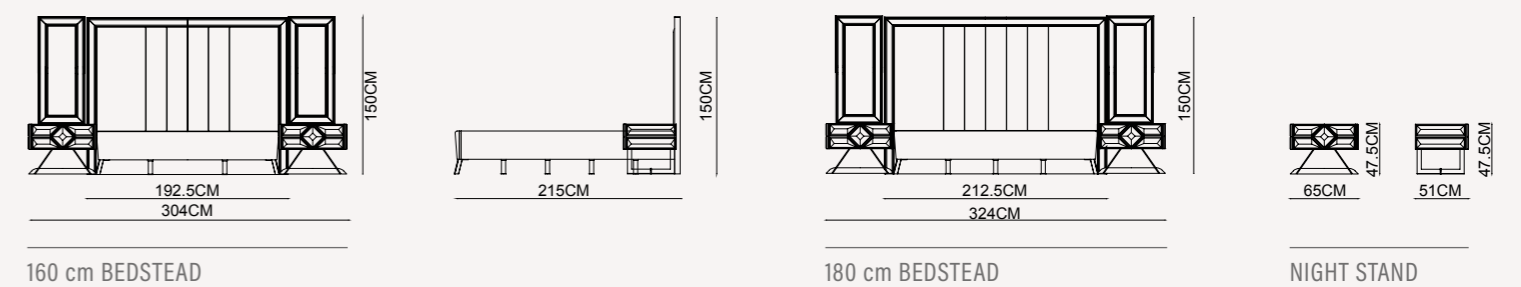

ASUS bedroom | TECHNICAL DETAILS