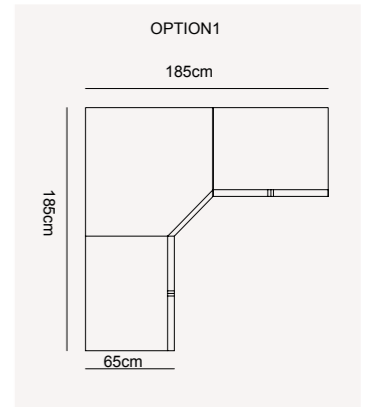

VIONA COLLECTION
// bedroom

VIONA dressing room | TECHNICAL DETAILS