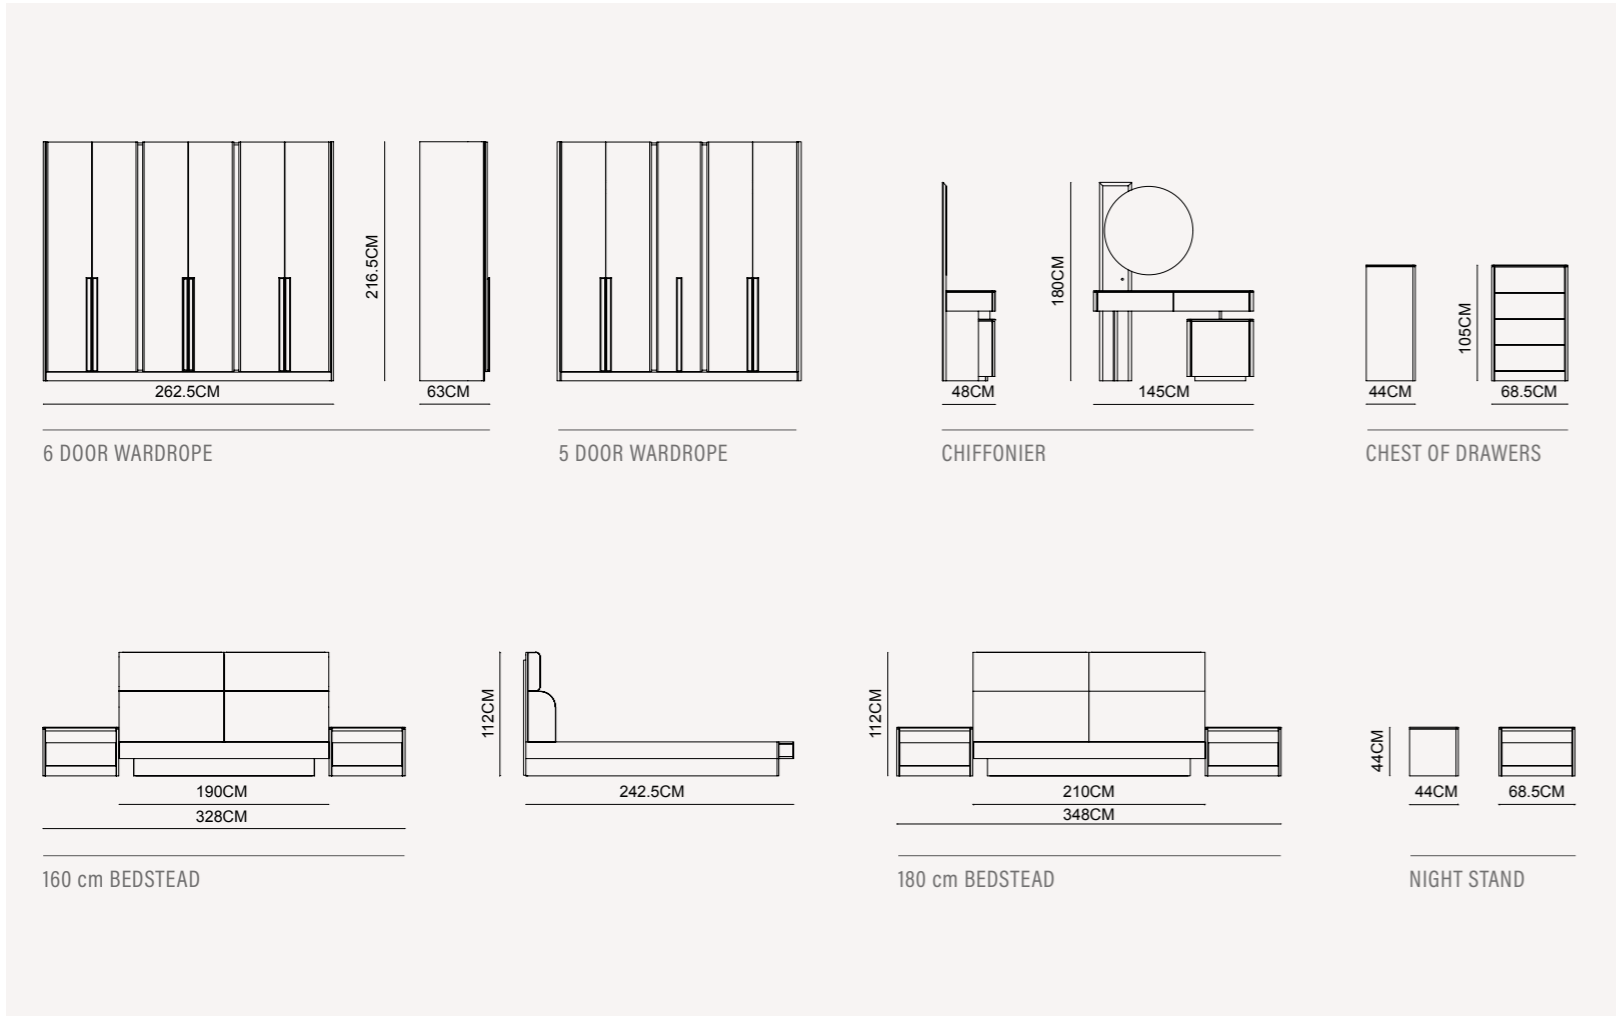

NATURA sofa set | TECHNICAL DETAILS