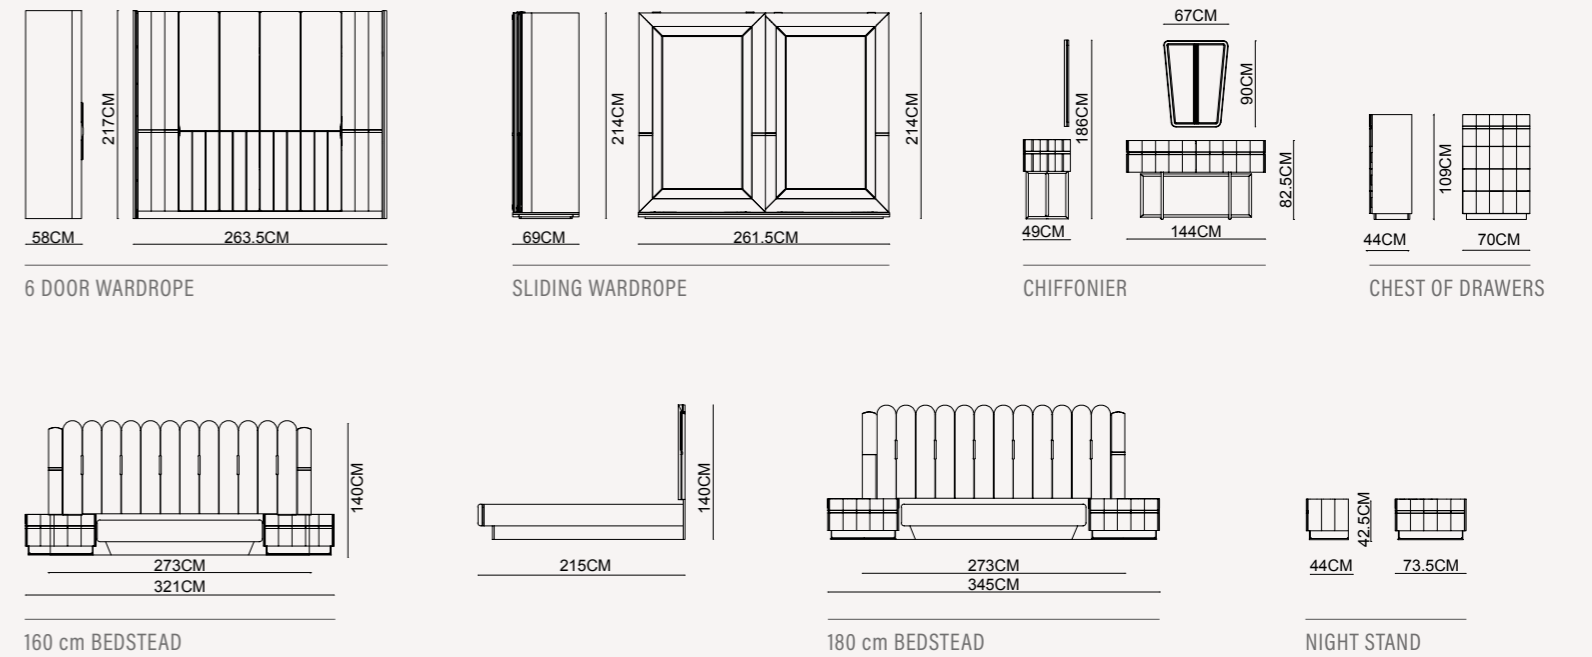

AQUA bedroom | TECHNICAL DETAILS