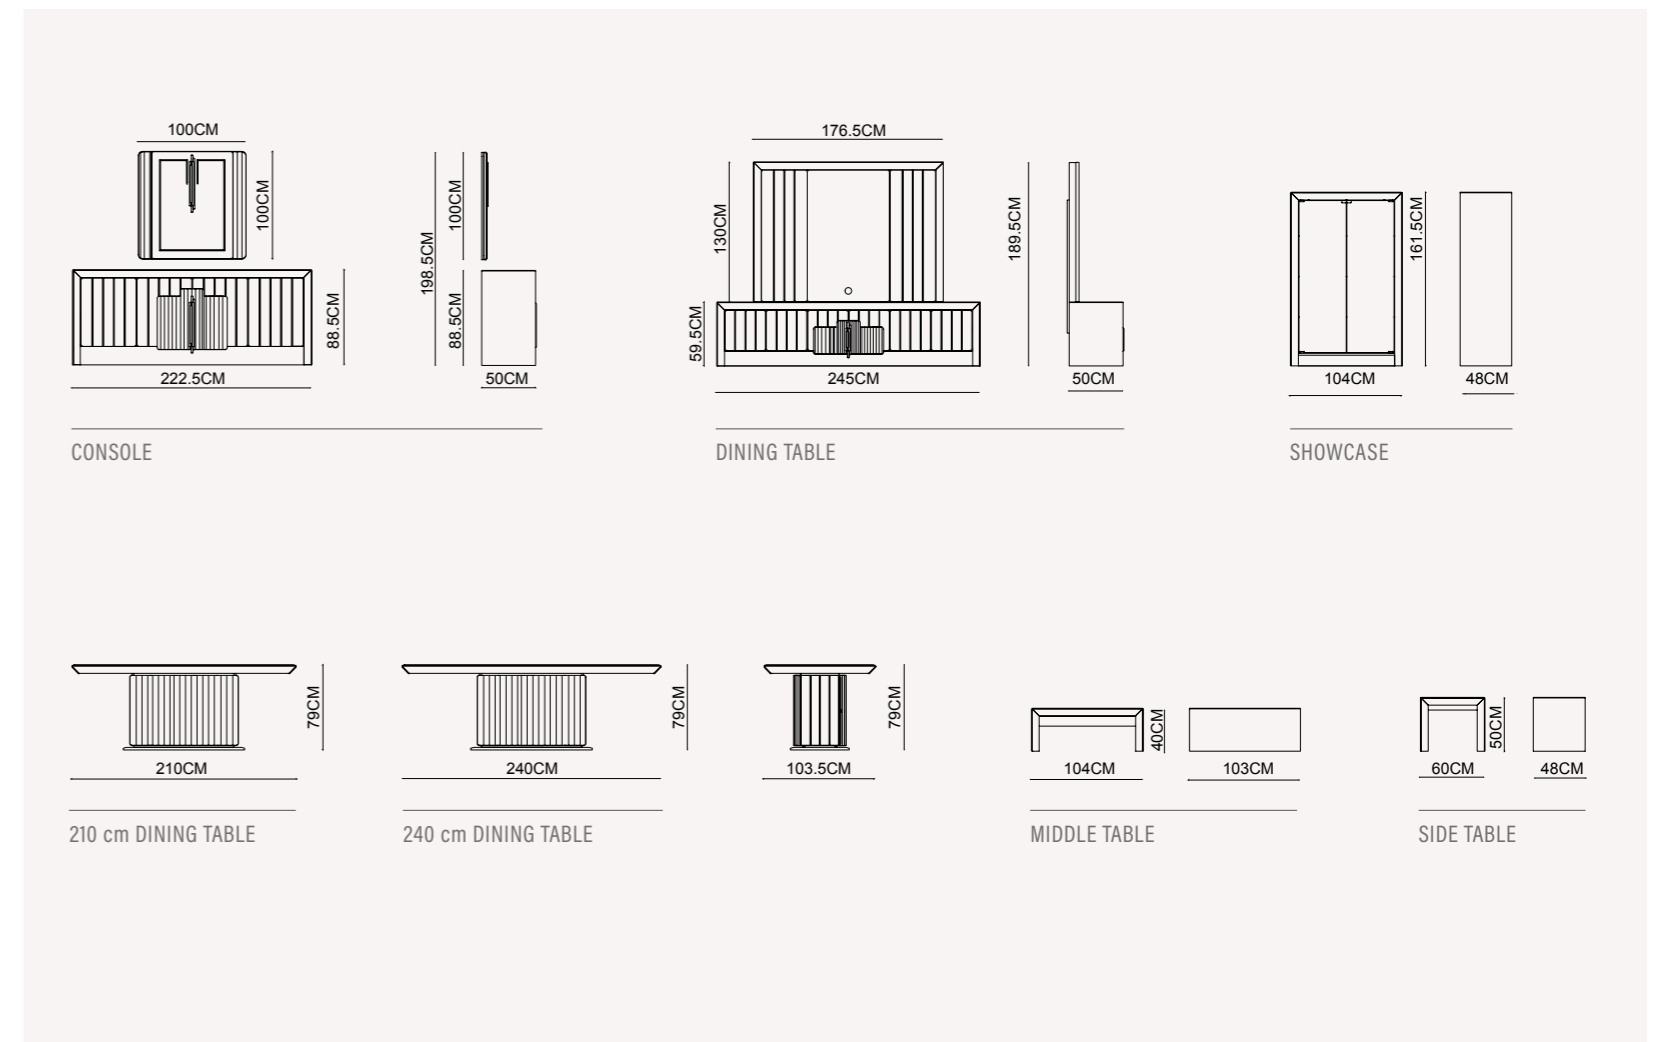

VEGAS COLLECTION
// sofa set

VEGAS COLLECTION
// bedroom

VEGAS sofa set | TECHNICAL DETAILS

VEGAS dining room | TECHNICAL DETAILS

VEGAS bedroom | TECHNICAL DETAILS

LION COLLECTION

dining room // wall unit // sofa set // bedroom