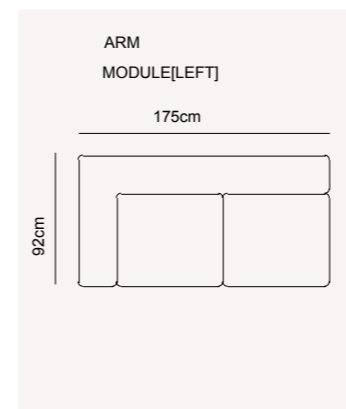

NATURA COLLECTION

// corner set

FUNCTIONAL

A triumph of overlapping forms, a fusion of aesthetics and functionality. Natura is a contemporary take on the living room with a versatile system that can be endlessly rearranged.