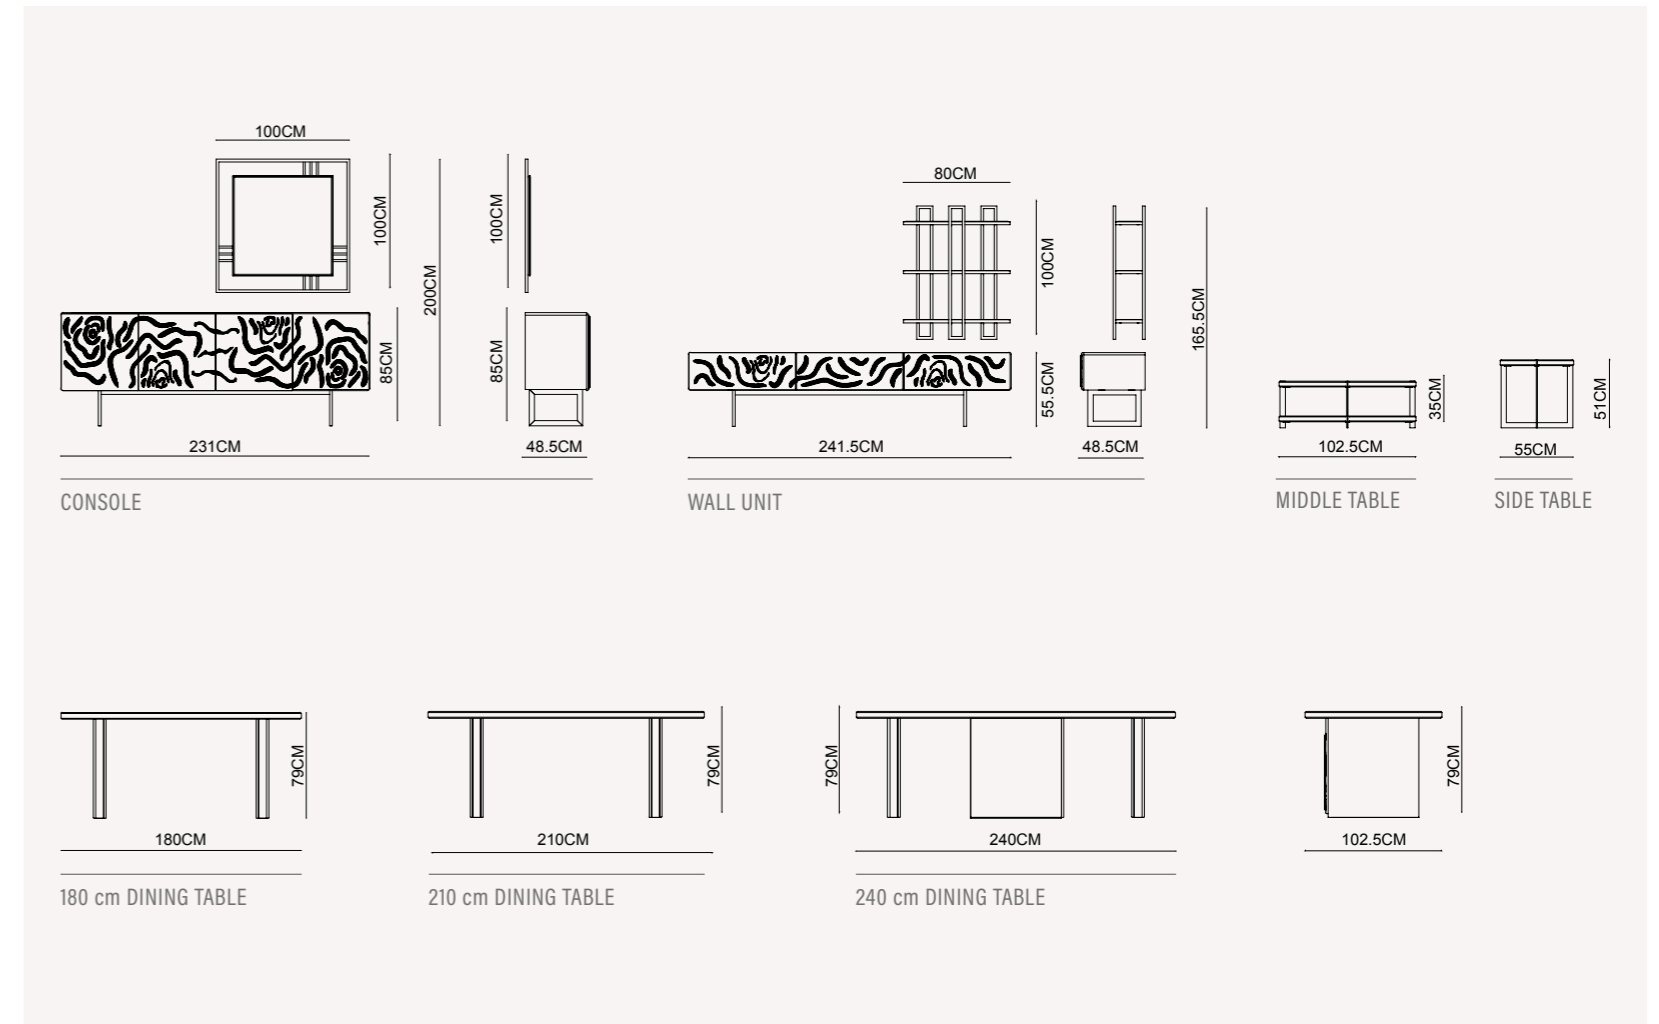

PARMA dining room | TECHNICAL DETAILS