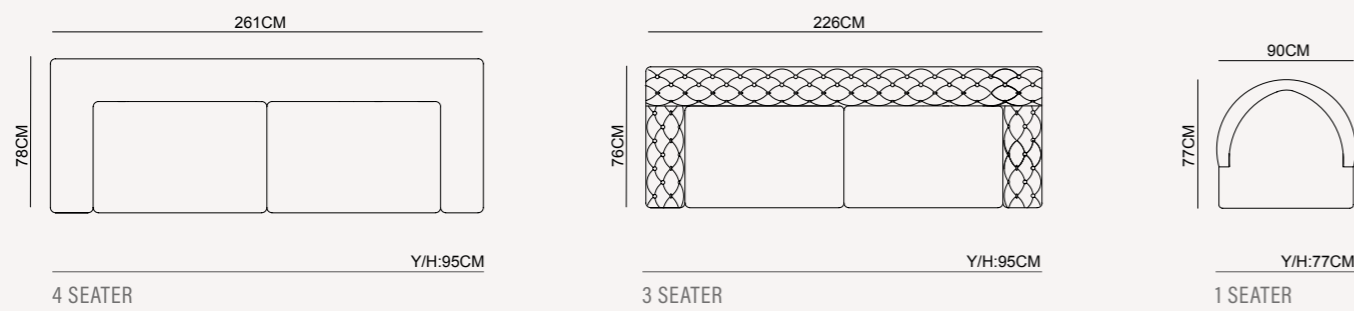

ASUS sofa set | TECHNICAL DETAILS