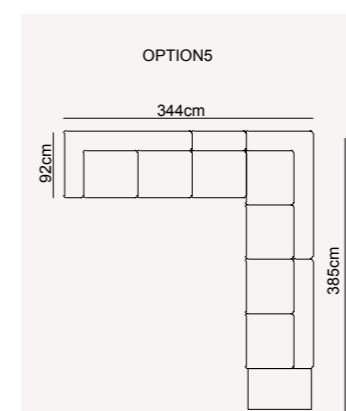

NATURA COLLECTION

// corner set

FUNCTIONAL

A triumph of overlapping forms, a fusion of aesthetics and functionality. Natura is a contemporary take on the living room with a versatile system that can be endlessly rearranged.