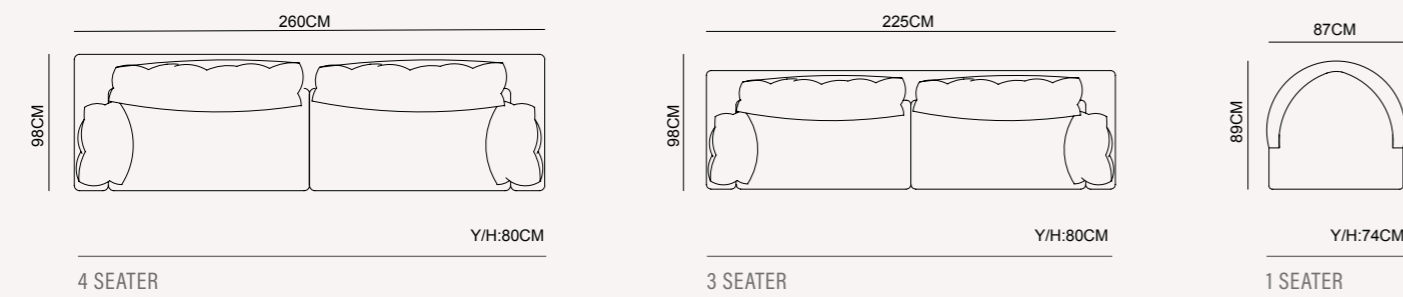

NOVA bedroom | TECHNICAL DETAILS