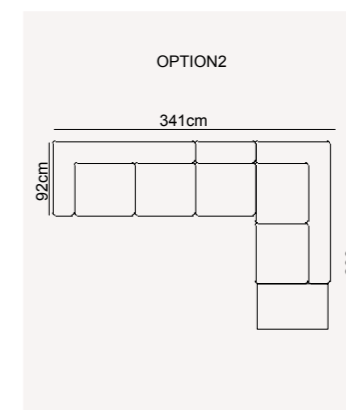

NATURA COLLECTION

// corner set

FUNCTIONAL

A triumph of overlapping forms, a fusion of aesthetics and functionality. Natura is a contemporary take on the living room with a versatile system that can be endlessly rearranged.