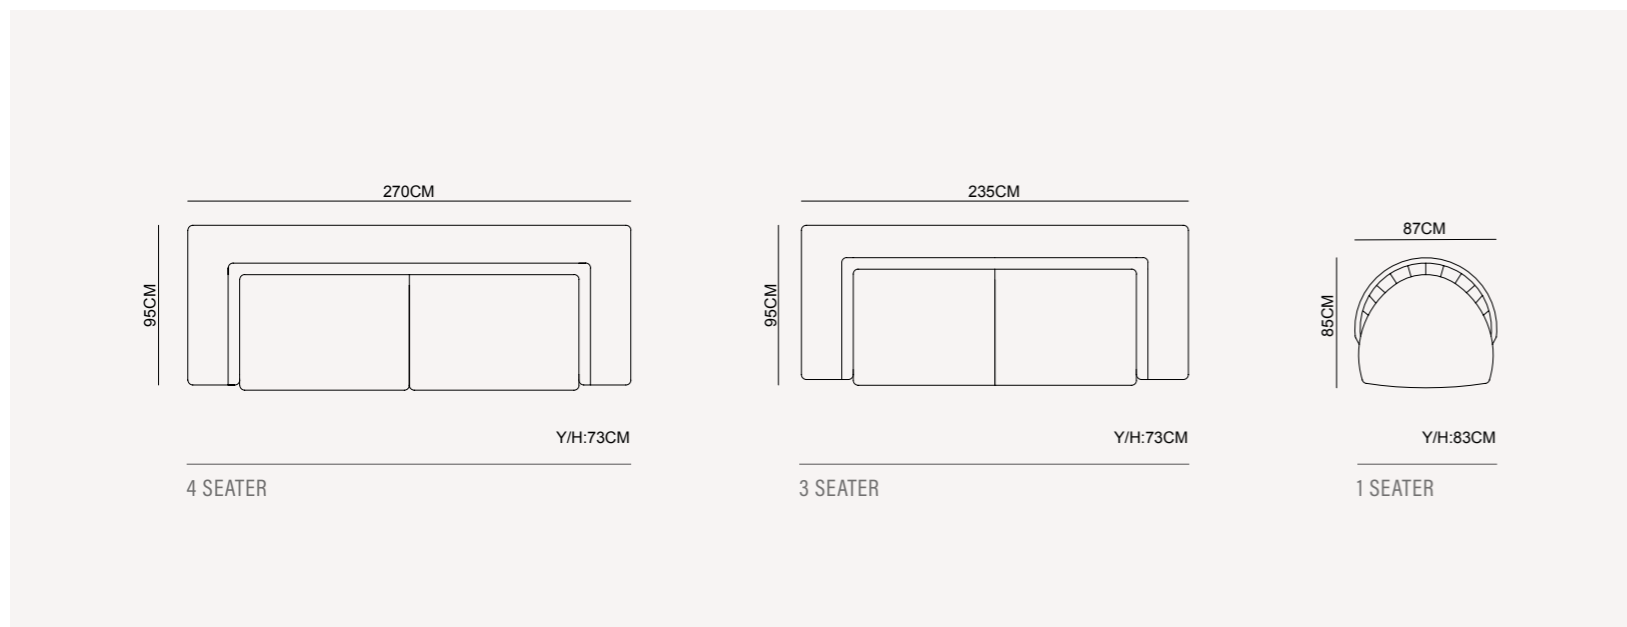

RIVA sofa set | TECHNICAL DETAILS