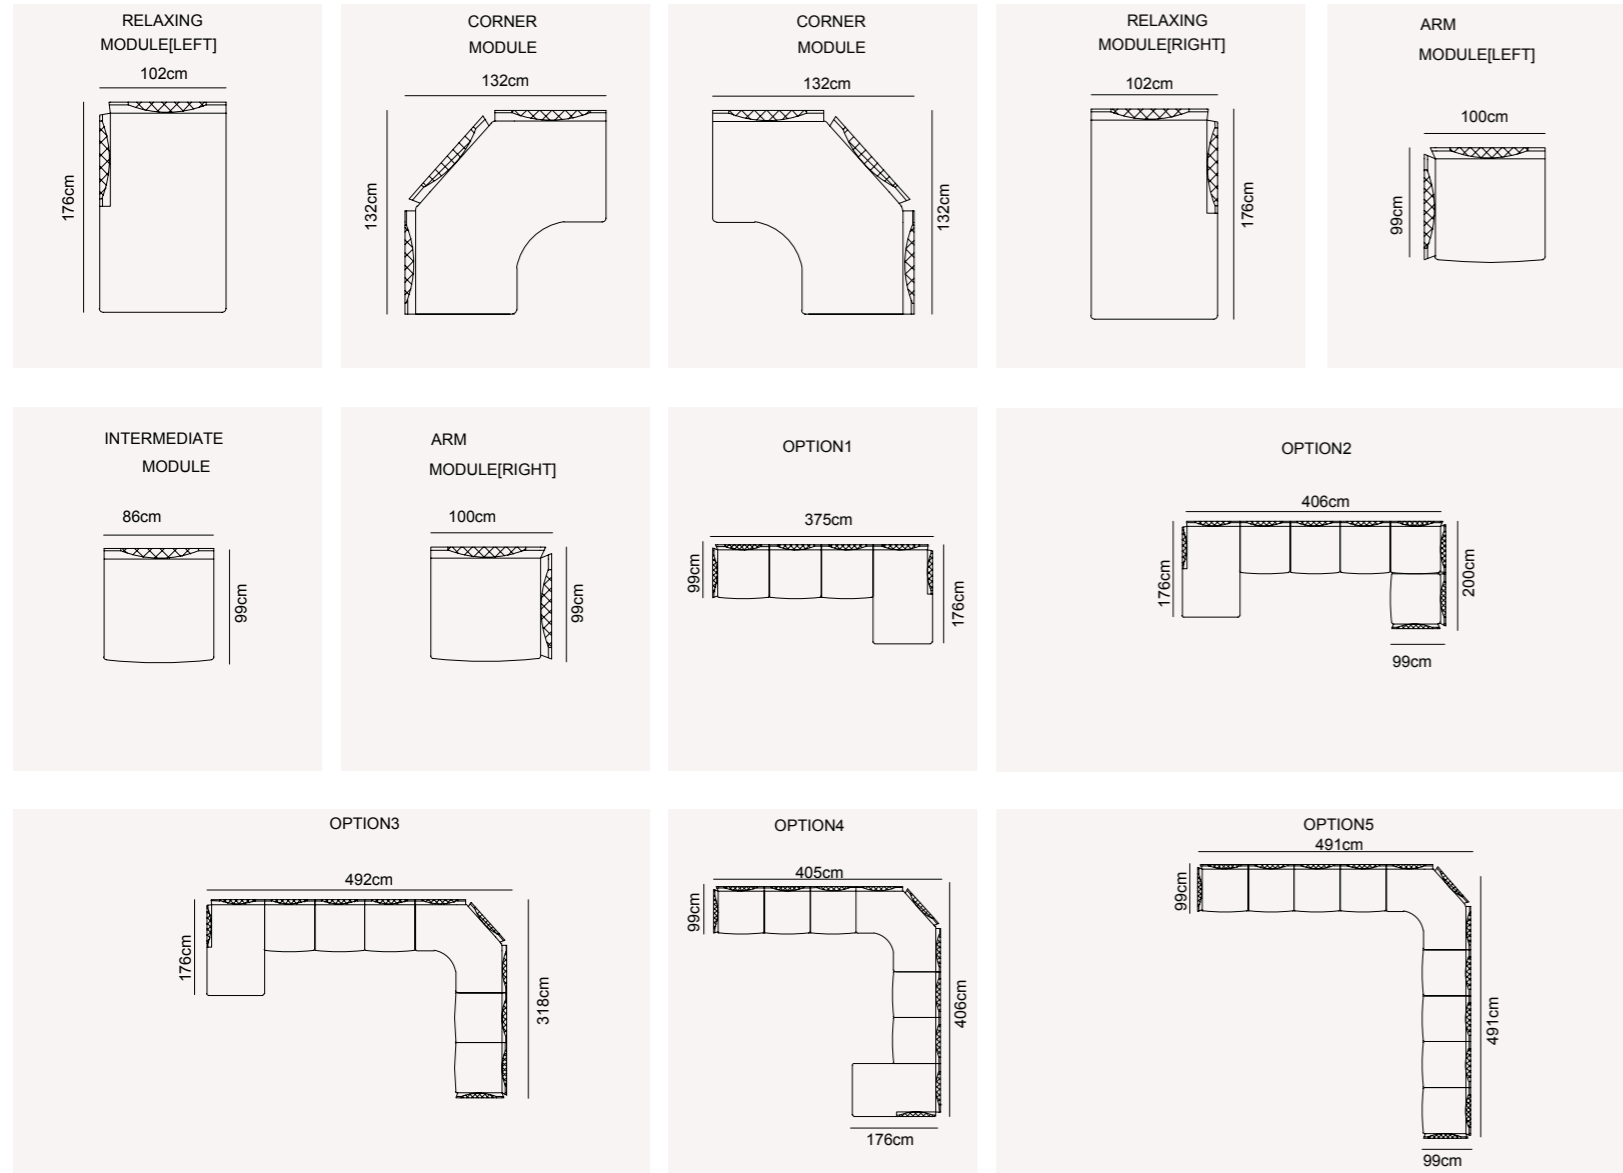

BENTLEY COLLECTION
// dining room

BENTLEY COLLECTION
// dining room

ELEGANT COMPOSITION OF MATERIALS

A REFINED PERSONALITY

BENTLEY corner set | TECHNICAL DETAILS

BENTLEY sofa set | TECHNICAL DETAILS

BENTLEY dining room | TECHNICAL DETAILS