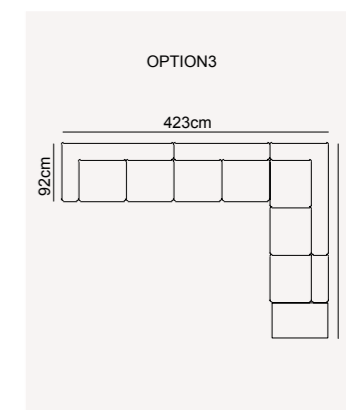

NATURA COLLECTION

// corner set

FUNCTIONAL

A triumph of overlapping forms, a fusion of aesthetics and functionality. Natura is a contemporary take on the living room with a versatile system that can be endlessly rearranged.