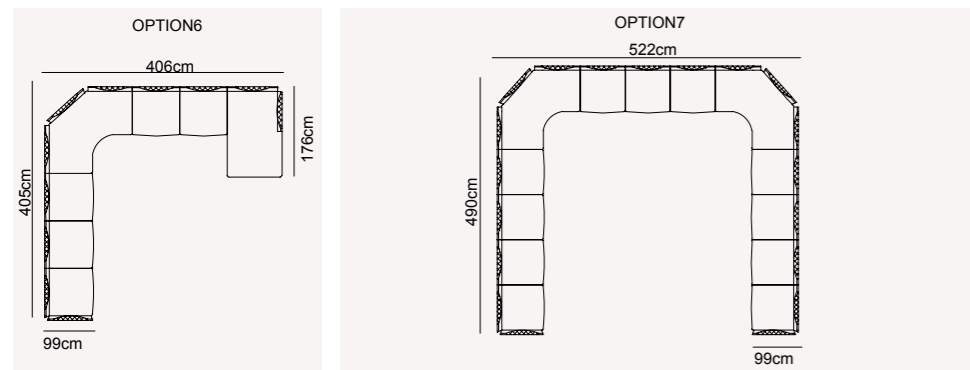

BENTLEY corner set | TECHNICAL DETAILS