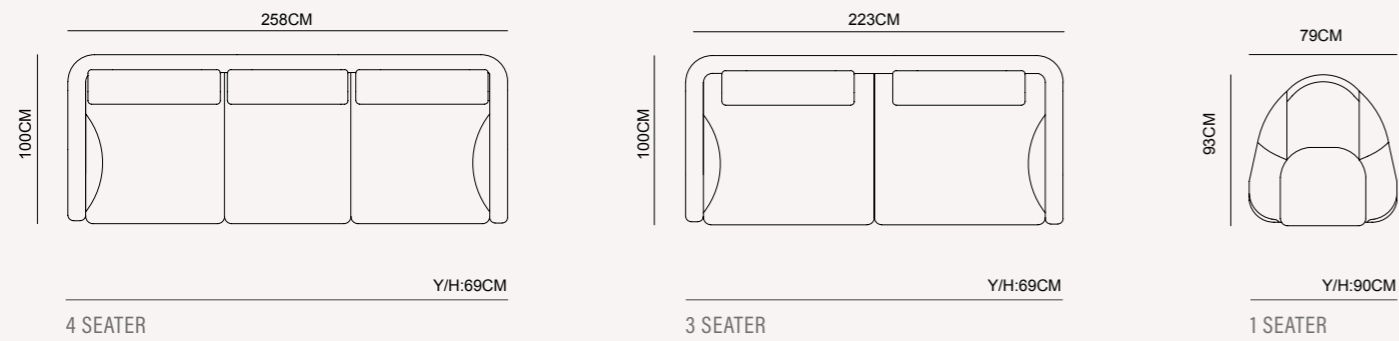

AQUA sofa set | TECHNICAL DETAILS