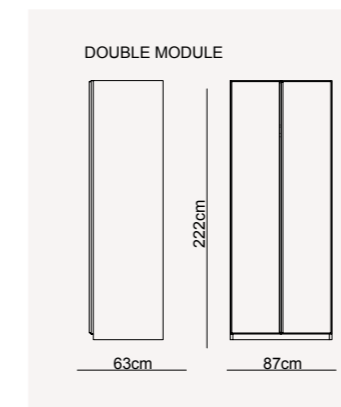

LION COLLECTION
// bedroom

LION COLLECTION
// bedroom

LION dressing room | TECHNICAL DETAILS