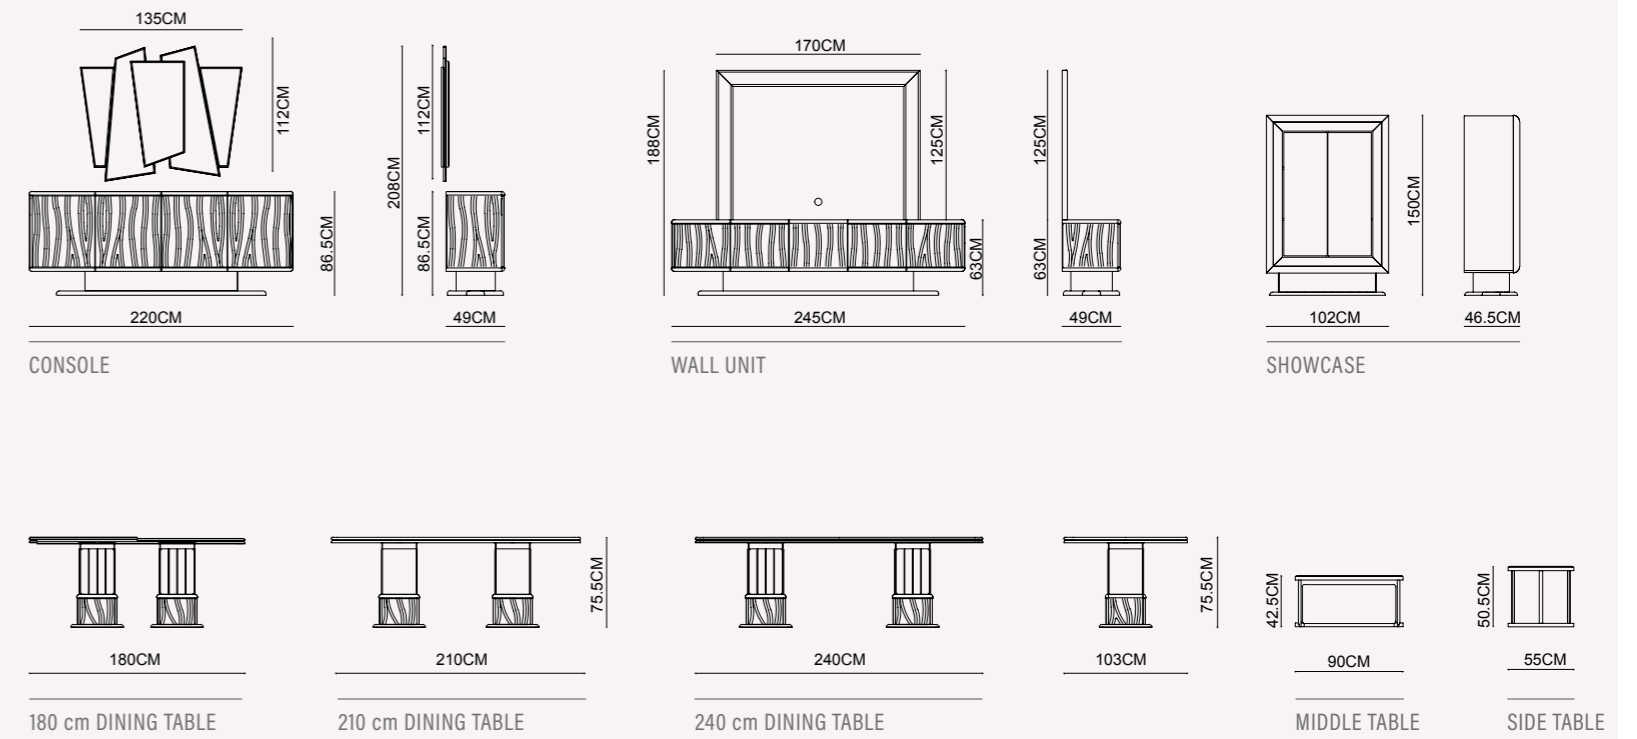

NOVA bedroom | TECHNICAL DETAILS