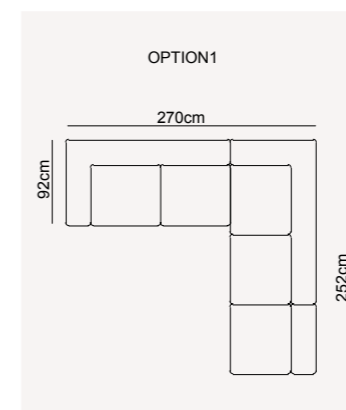

NATURA COLLECTION

// corner set

FUNCTIONAL

A triumph of overlapping forms, a fusion of aesthetics and functionality. Natura is a contemporary take on the living room with a versatile system that can be endlessly rearranged.