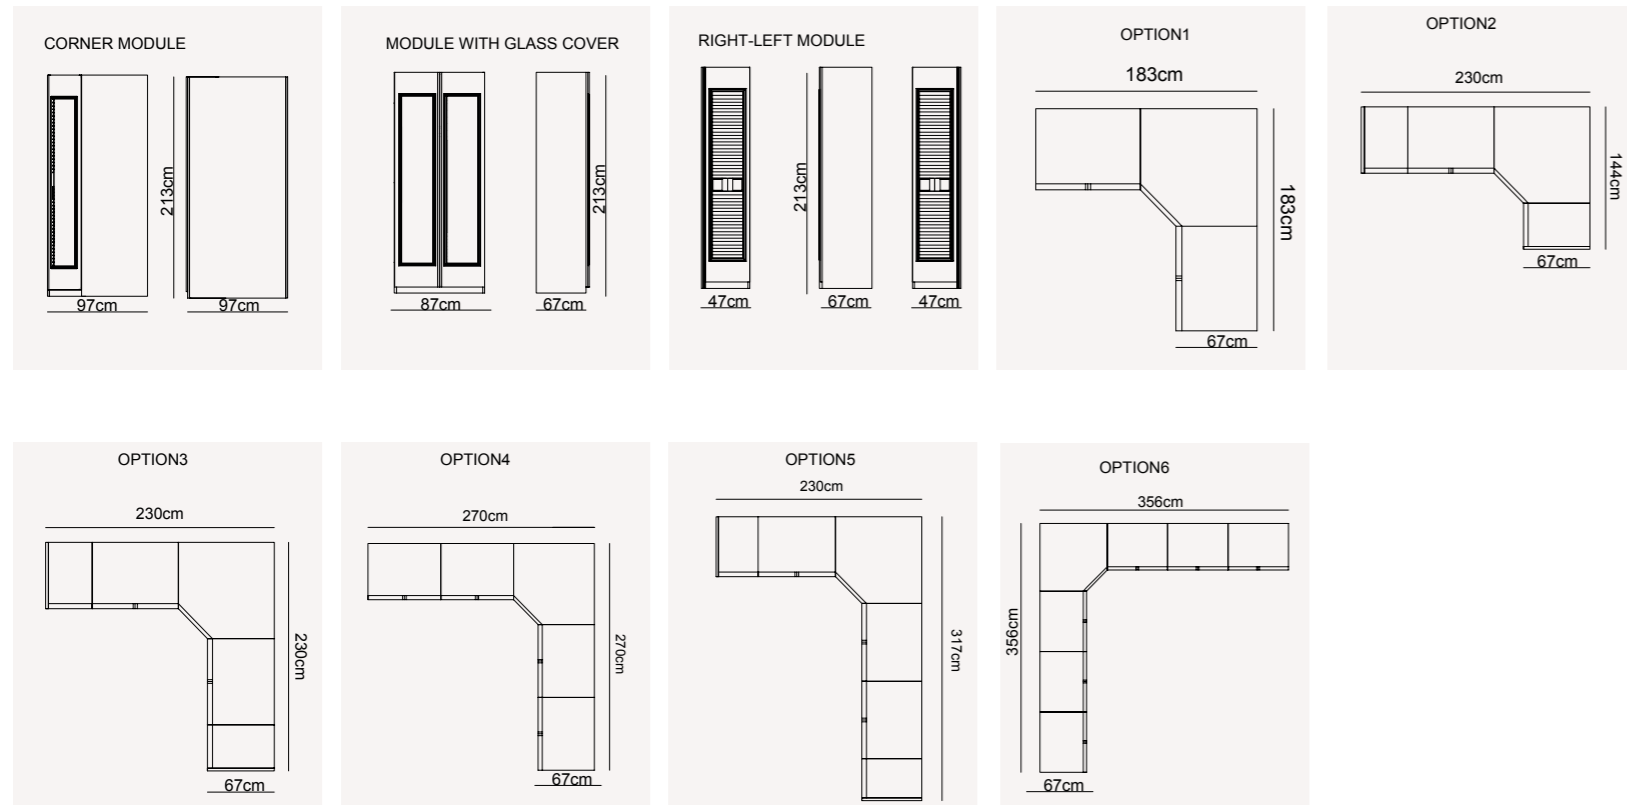

GLORIA dressing room | TECHNICAL DETAILS