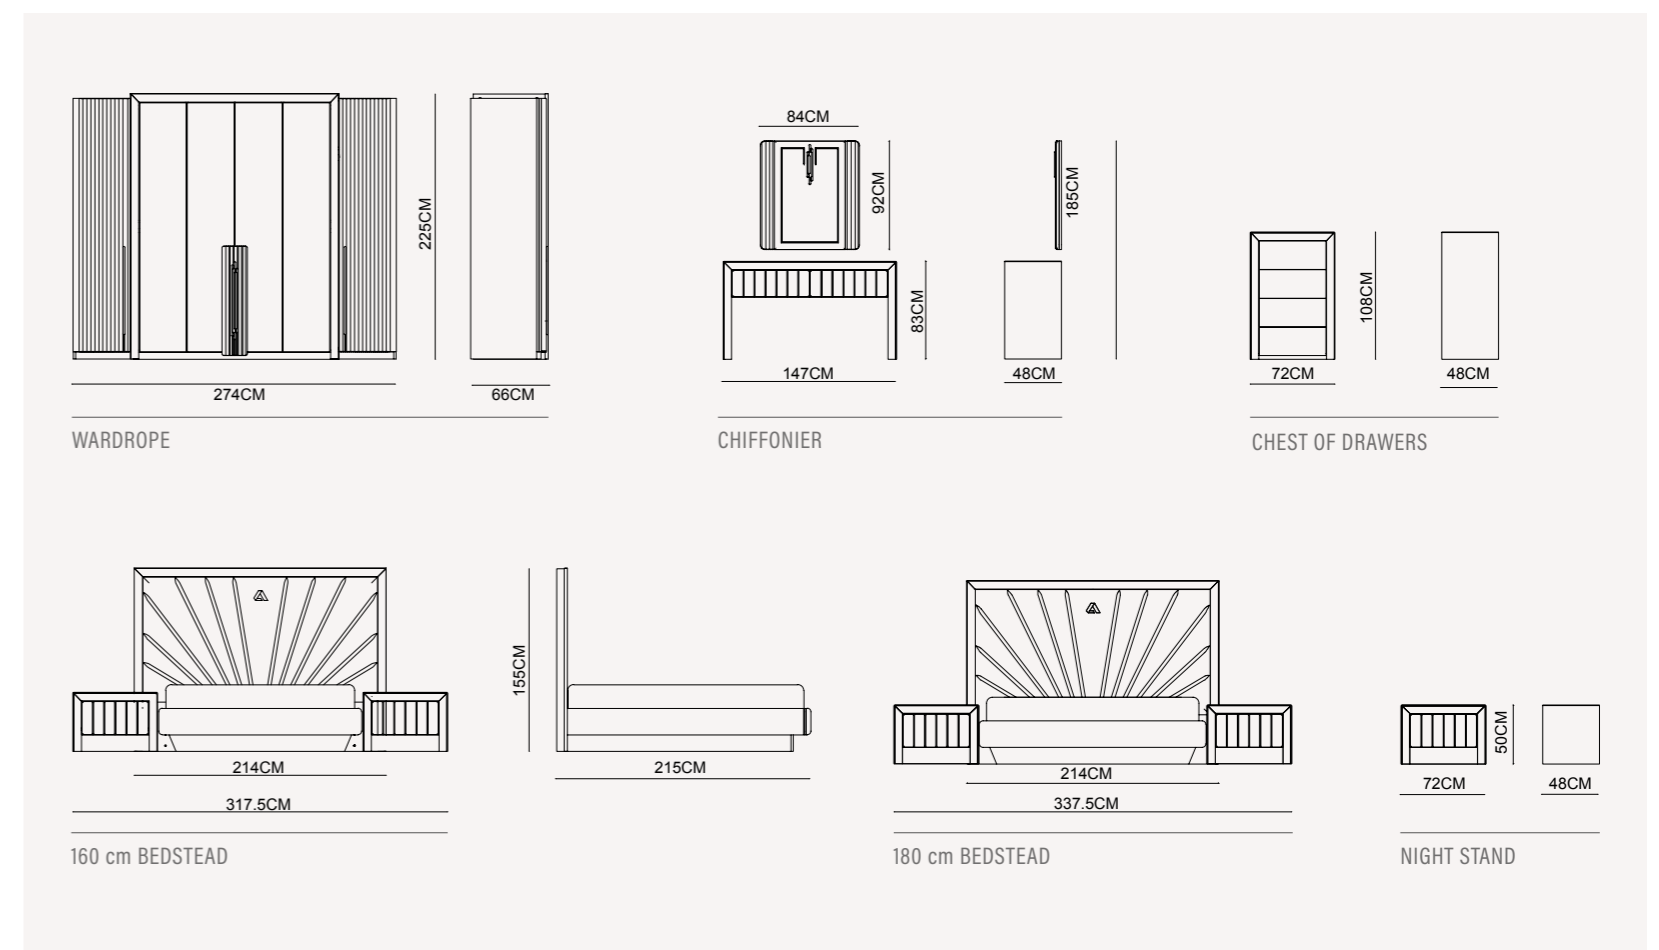

VEGAS COLLECTION
// sofa set

VEGAS COLLECTION
// bedroom

VEGAS sofa set | TECHNICAL DETAILS

VEGAS dining room | TECHNICAL DETAILS

VEGAS bedroom | TECHNICAL DETAILS

LION COLLECTION

dining room // wall unit // sofa set // bedroom