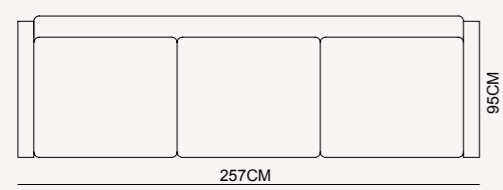

RIYAD sofa set | TECHNICAL DETAILS

Y/H:76CM

4 SEATER

Y/H:76CM

3 SEATER

Y/H:88CM

1 SEATER

BENTLEY COLLECTION