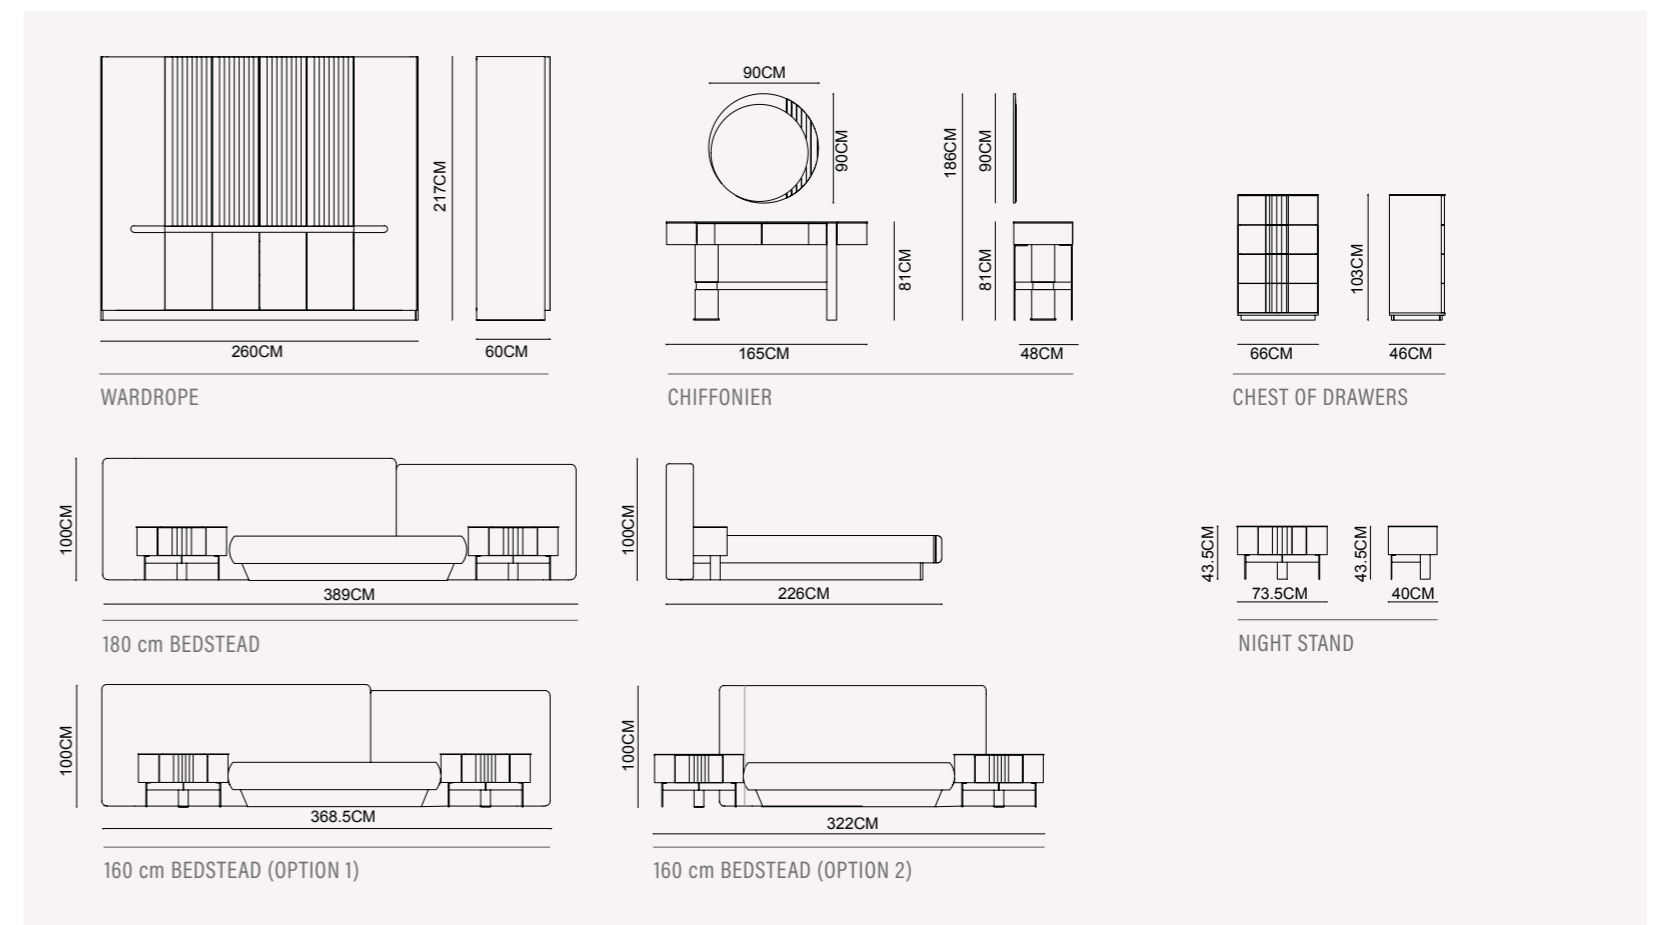

PORTO COLLECTION
// bedroom

PORTO sofa set | TECHNICAL DETAILS

PORTO dining room | TECHNICAL DETAILS

PORTO bedroom | TECHNICAL DETAILS

PRAG COLLECTION

dining room // sofa set // corner set

Home for us is a safe haven and a comfort zone.