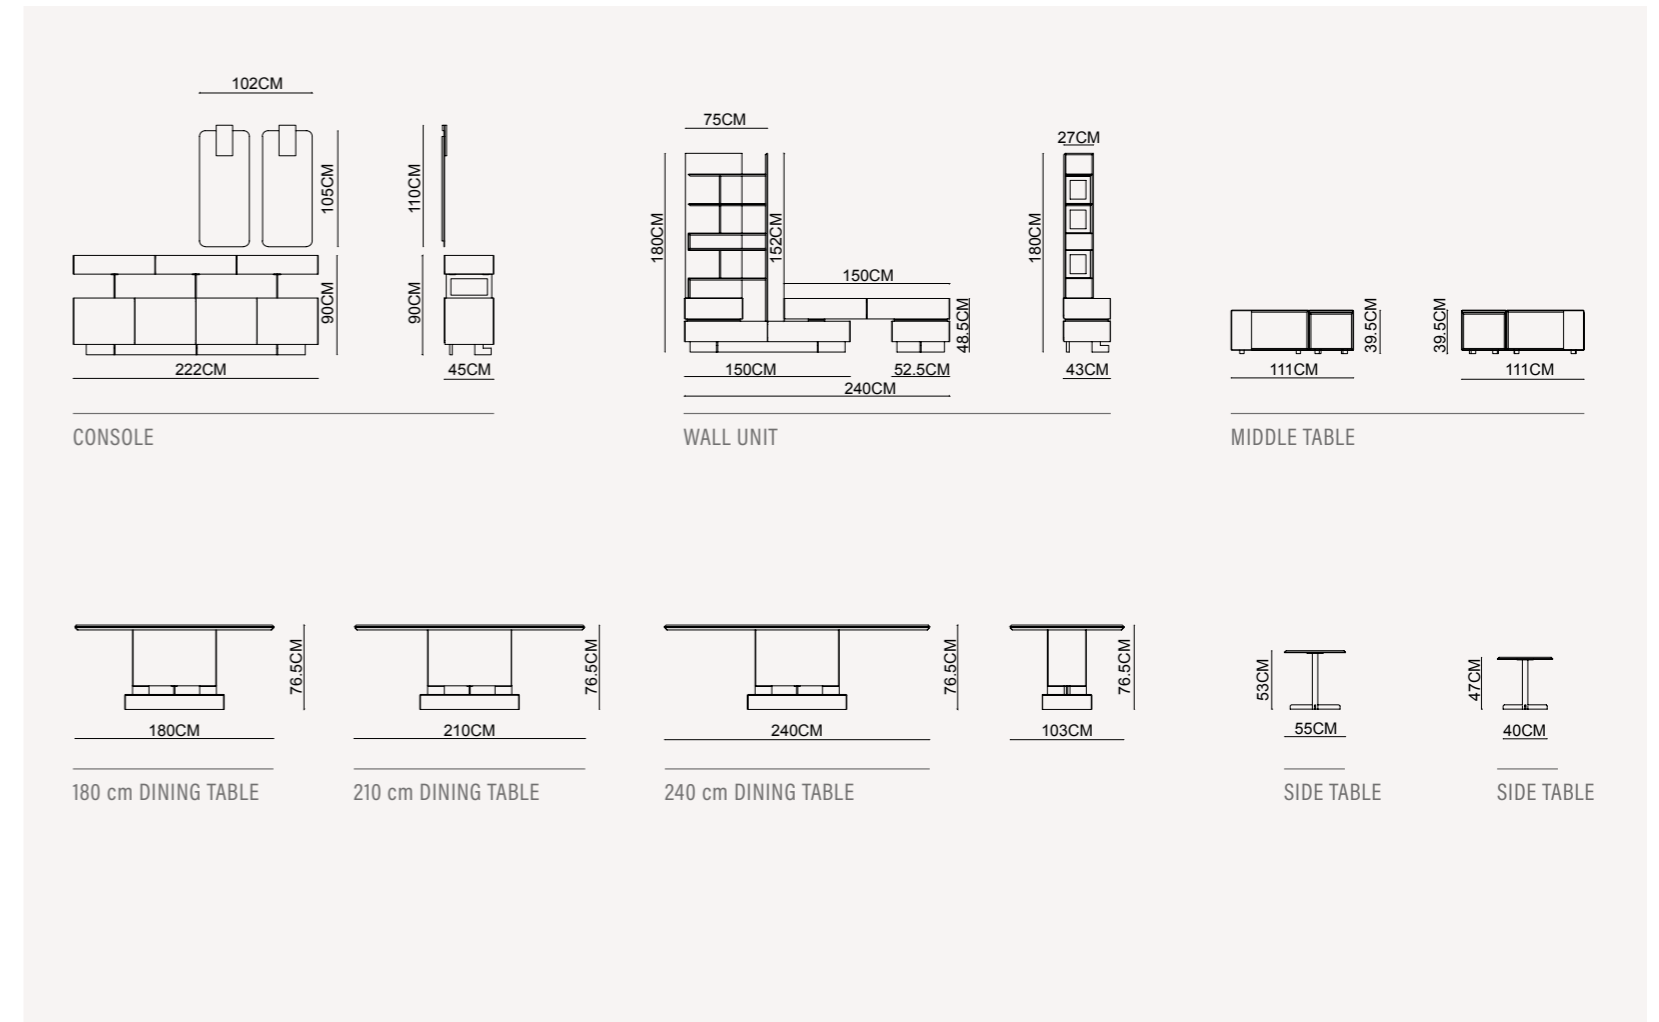

MONACO dining room | TECHNICAL DETAILS