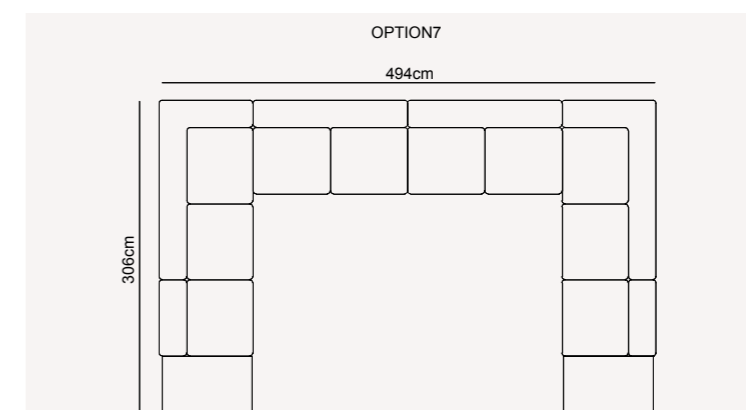

NATURA COLLECTION

// corner set

FUNCTIONAL

A triumph of overlapping forms, a fusion of aesthetics and functionality. Natura is a contemporary take on the living room with a versatile system that can be endlessly rearranged.