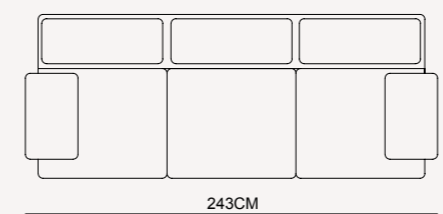

OSLO COLLECTION
// dining room

OSLO COLLECTION
// sofa set

OSLO COLLECTION
// sofa set

OSLO sofa set | TECHNICAL DETAILS

4 SEATER
Y/H:72CM

3 SEATER
Y/H:72CM

1 SEATER
Y/H:72CM

ASUS COLLECTION