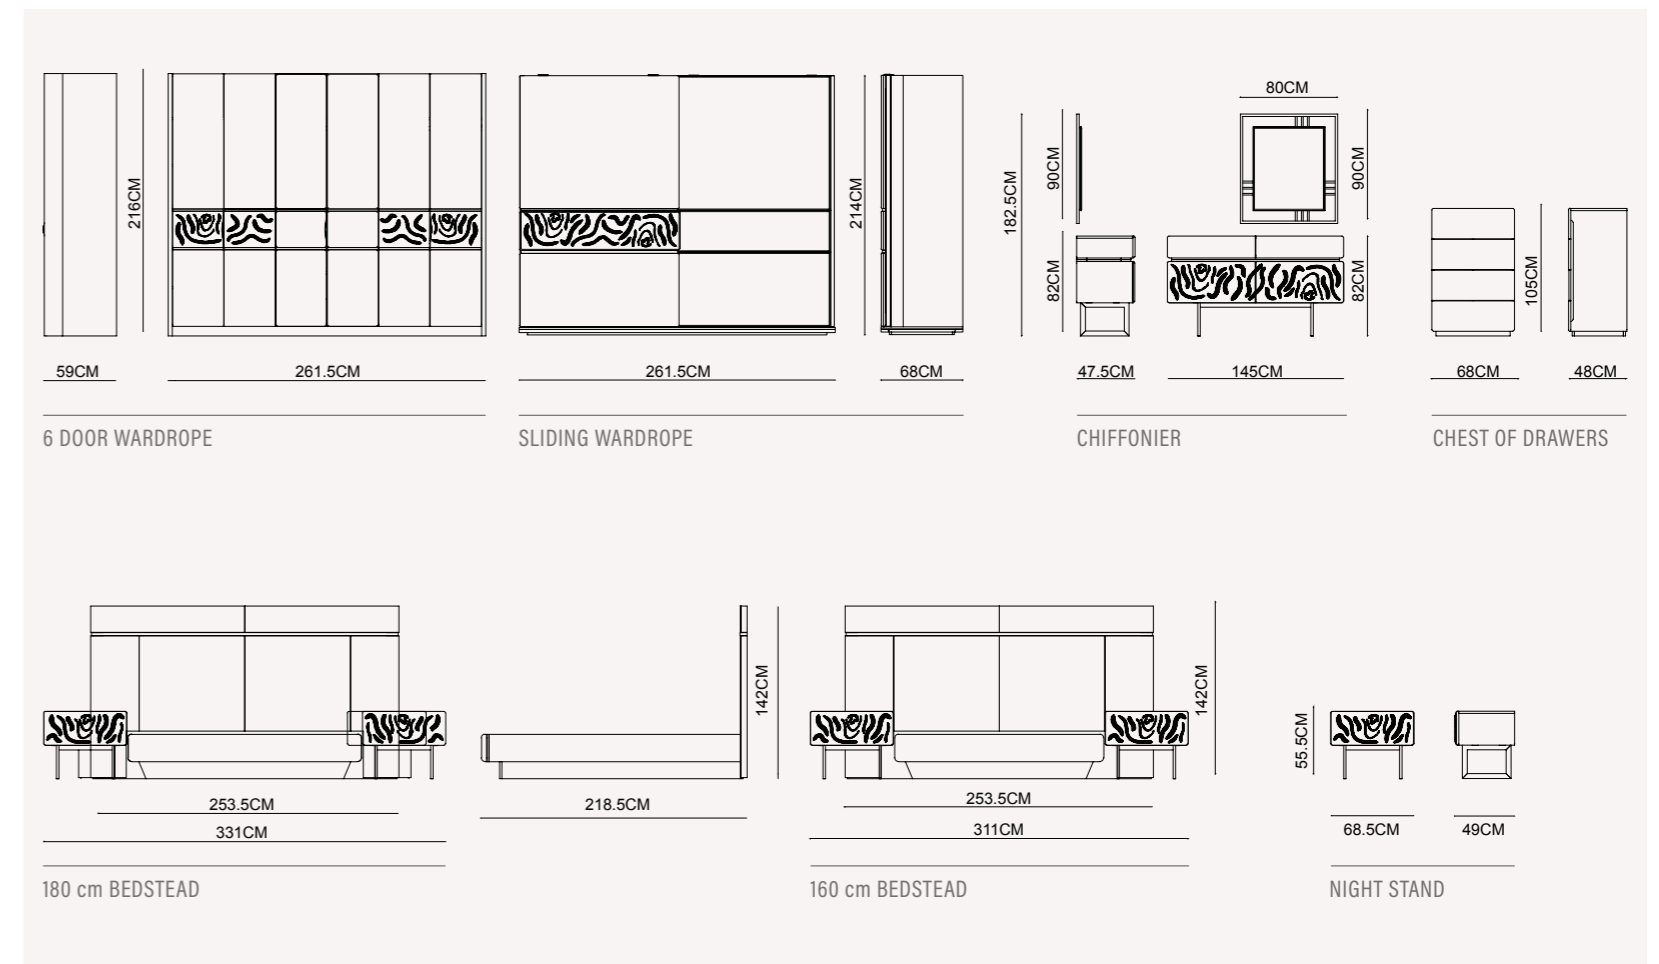

PARMA COLLECTION
// bedroom

PARMA sofa set | TECHNICAL DETAILS

PARMA dining room | TECHNICAL DETAILS

PARMA bedroom | TECHNICAL DETAILS

LUCCA COLLECTION

dining room // wall unit // sofa set // corner set // bedroom