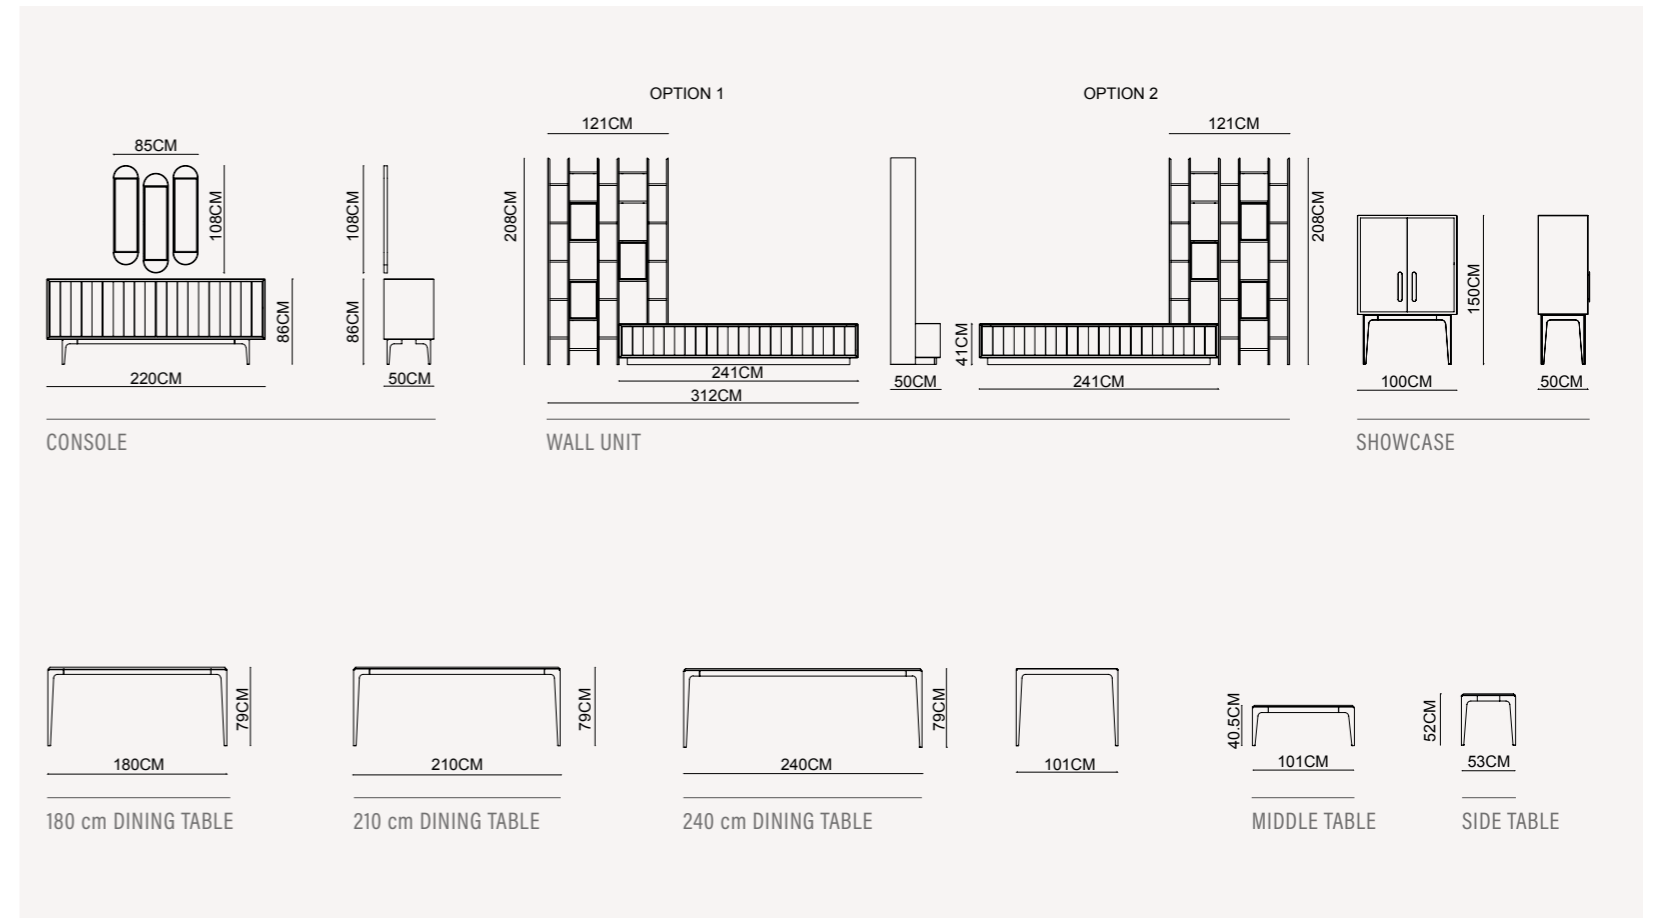

DESIGNED TO GIVE REST