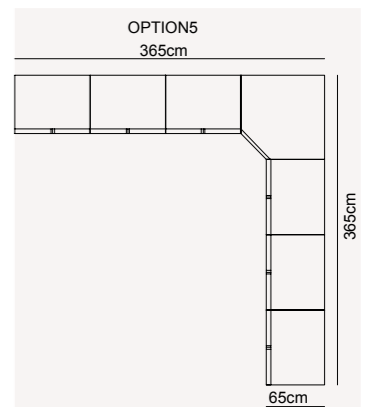

VIONA COLLECTION
// bedroom

VIONA dressing room | TECHNICAL DETAILS