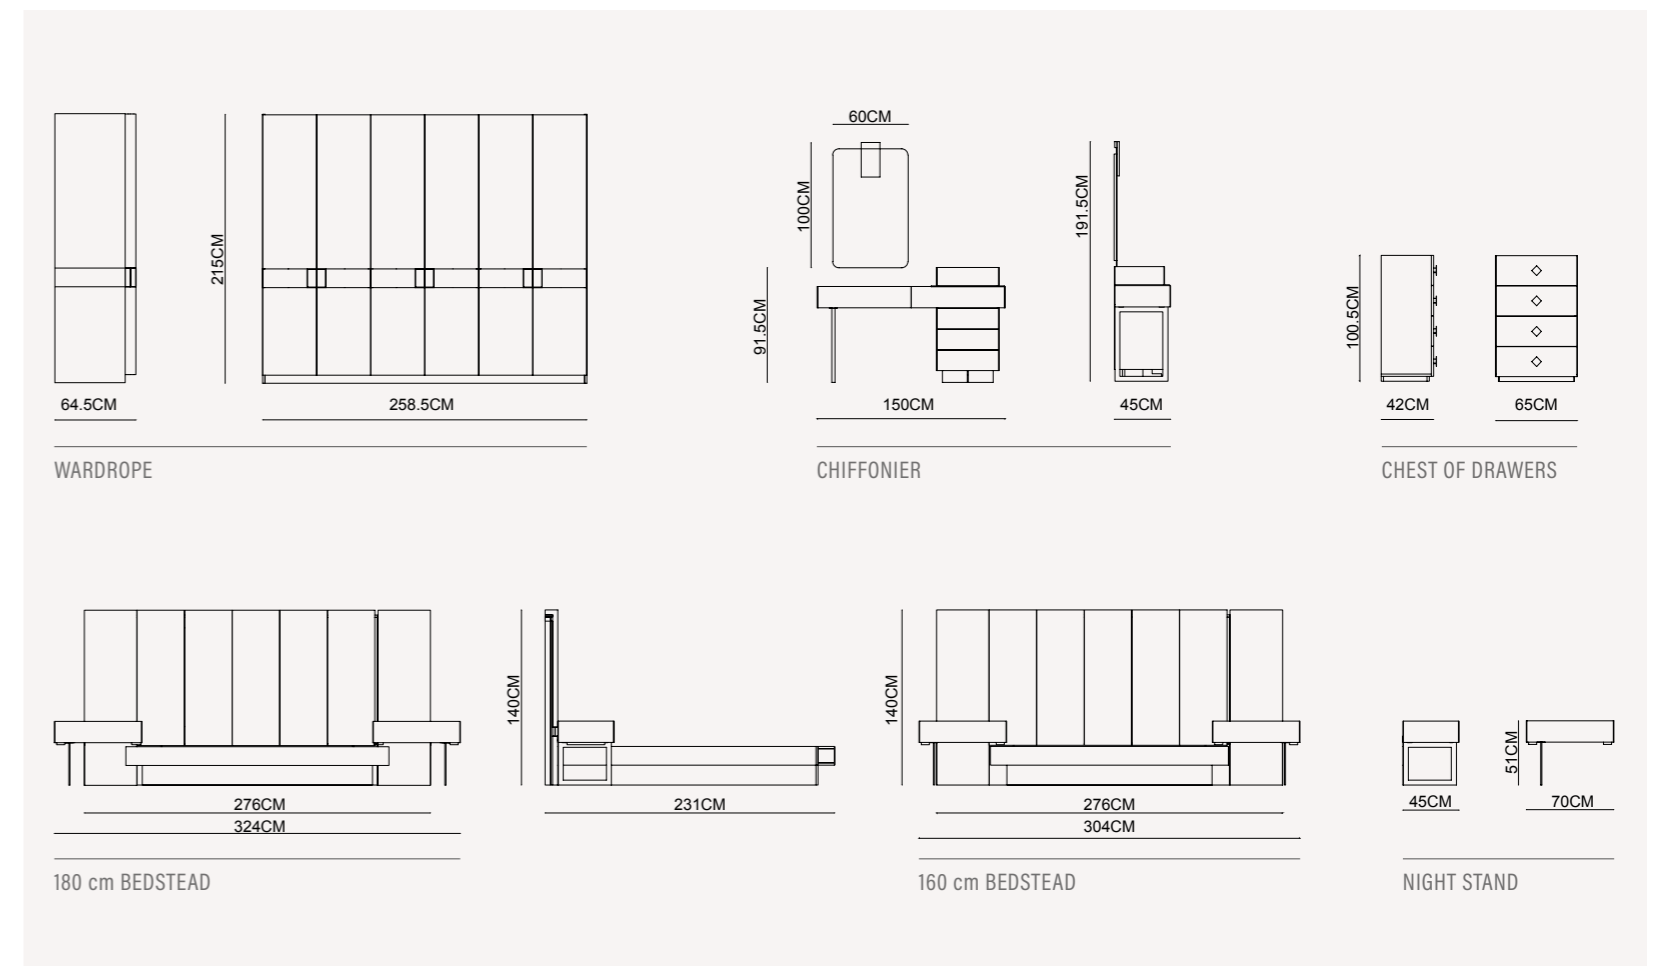

MONACO sofa set | TECHNICAL DETAILS

MONACO dining room | TECHNICAL DETAILS

MONACO bedroom | TECHNICAL DETAILS

PARMA COLLECTION

dining room // wall unit // sofa set // bedroom

Luxurious design and high
comfort furniture design
for those looking for perfection.