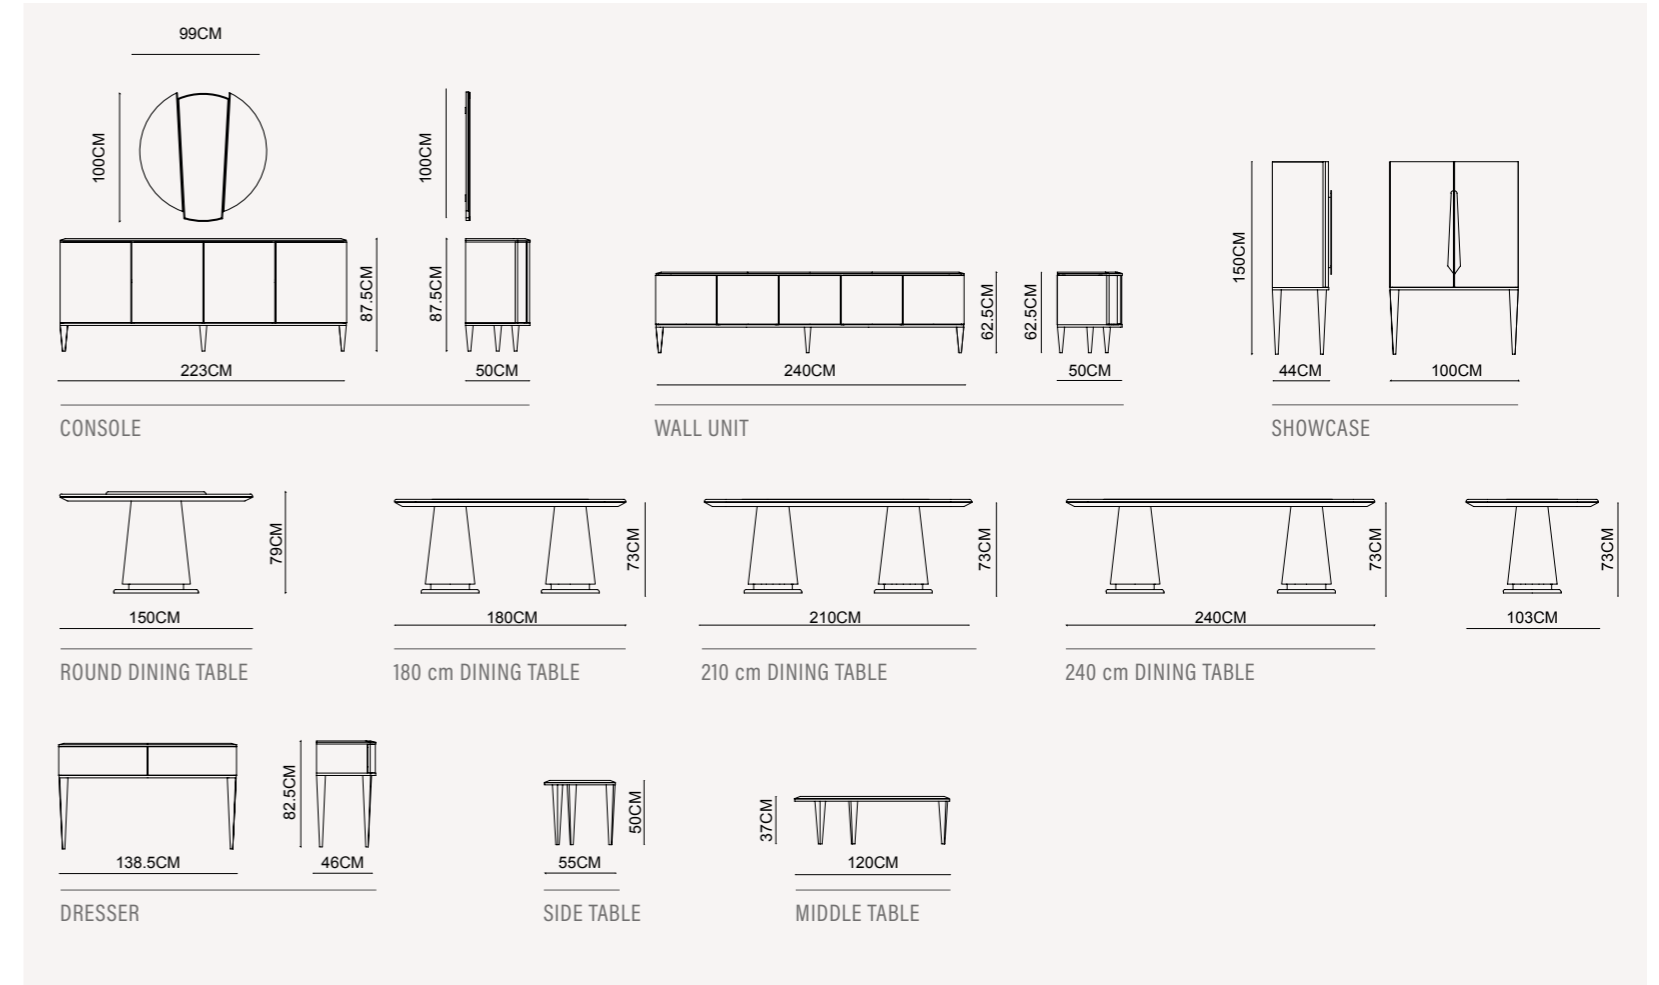

BENTLEY COLLECTION
// dining room

BENTLEY COLLECTION
// dining room

ELEGANT COMPOSITION OF MATERIALS

A REFINED PERSONALITY

BENTLEY corner set | TECHNICAL DETAILS

BENTLEY sofa set | TECHNICAL DETAILS

BENTLEY dining room | TECHNICAL DETAILS