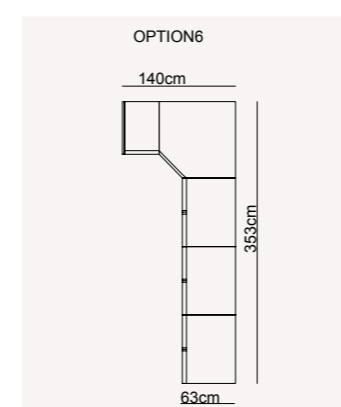

LION COLLECTION
// bedroom

LION COLLECTION
// bedroom

LION dressing room | TECHNICAL DETAILS