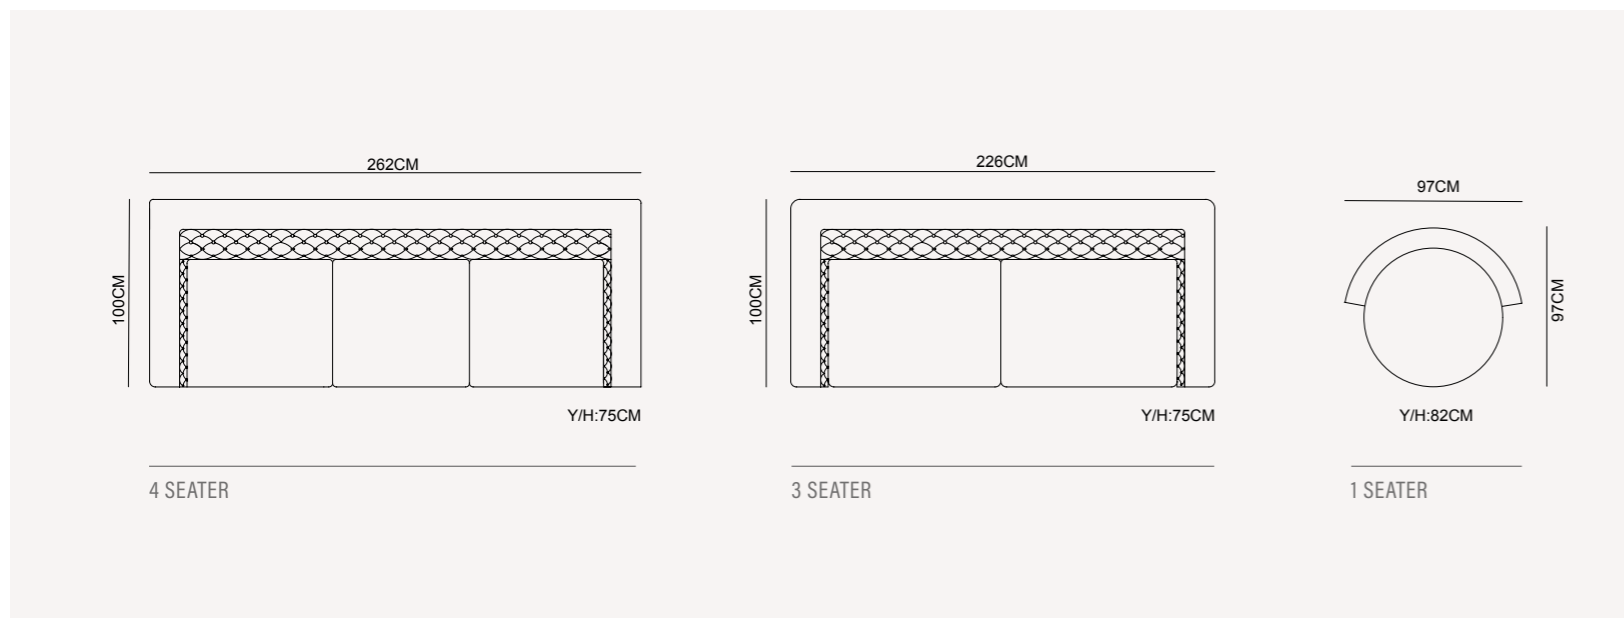

PARMA sofa set | TECHNICAL DETAILS