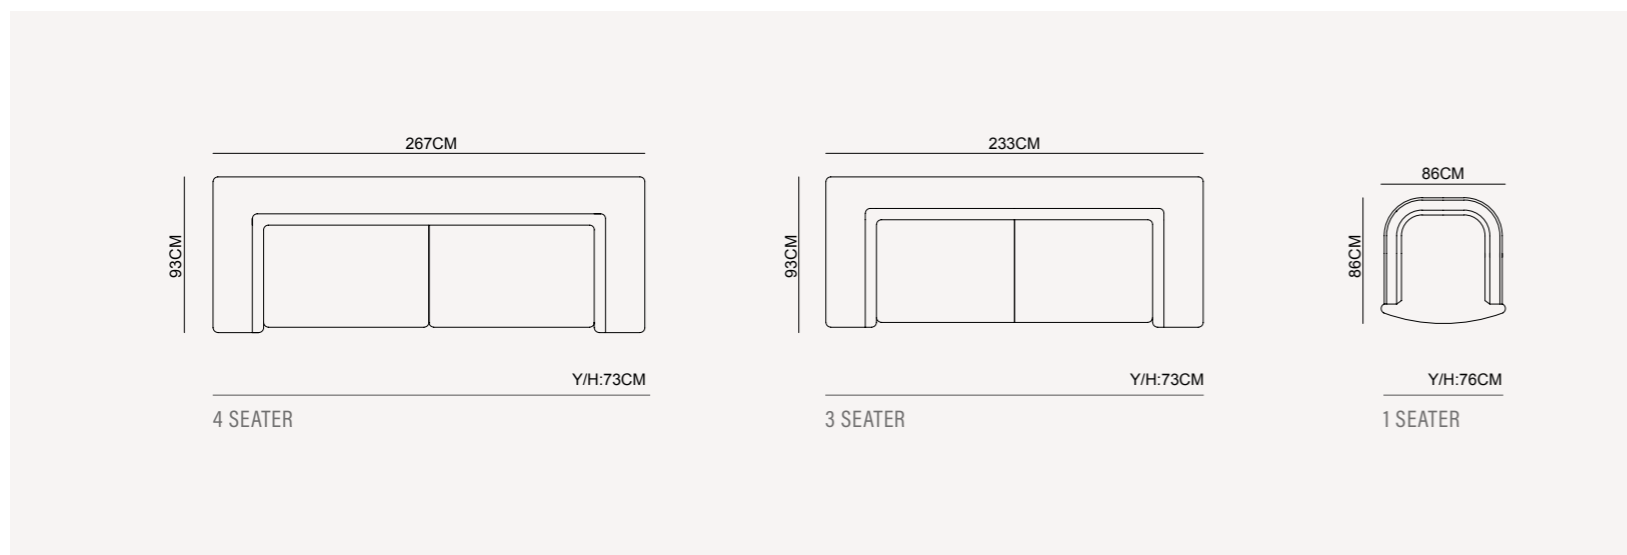

LION sofa set | TECHNICAL DETAILS