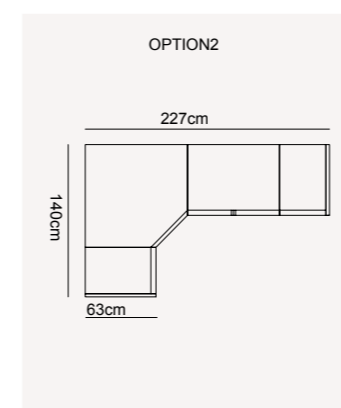

LION COLLECTION
// bedroom

LION COLLECTION
// bedroom

LION dressing room | TECHNICAL DETAILS