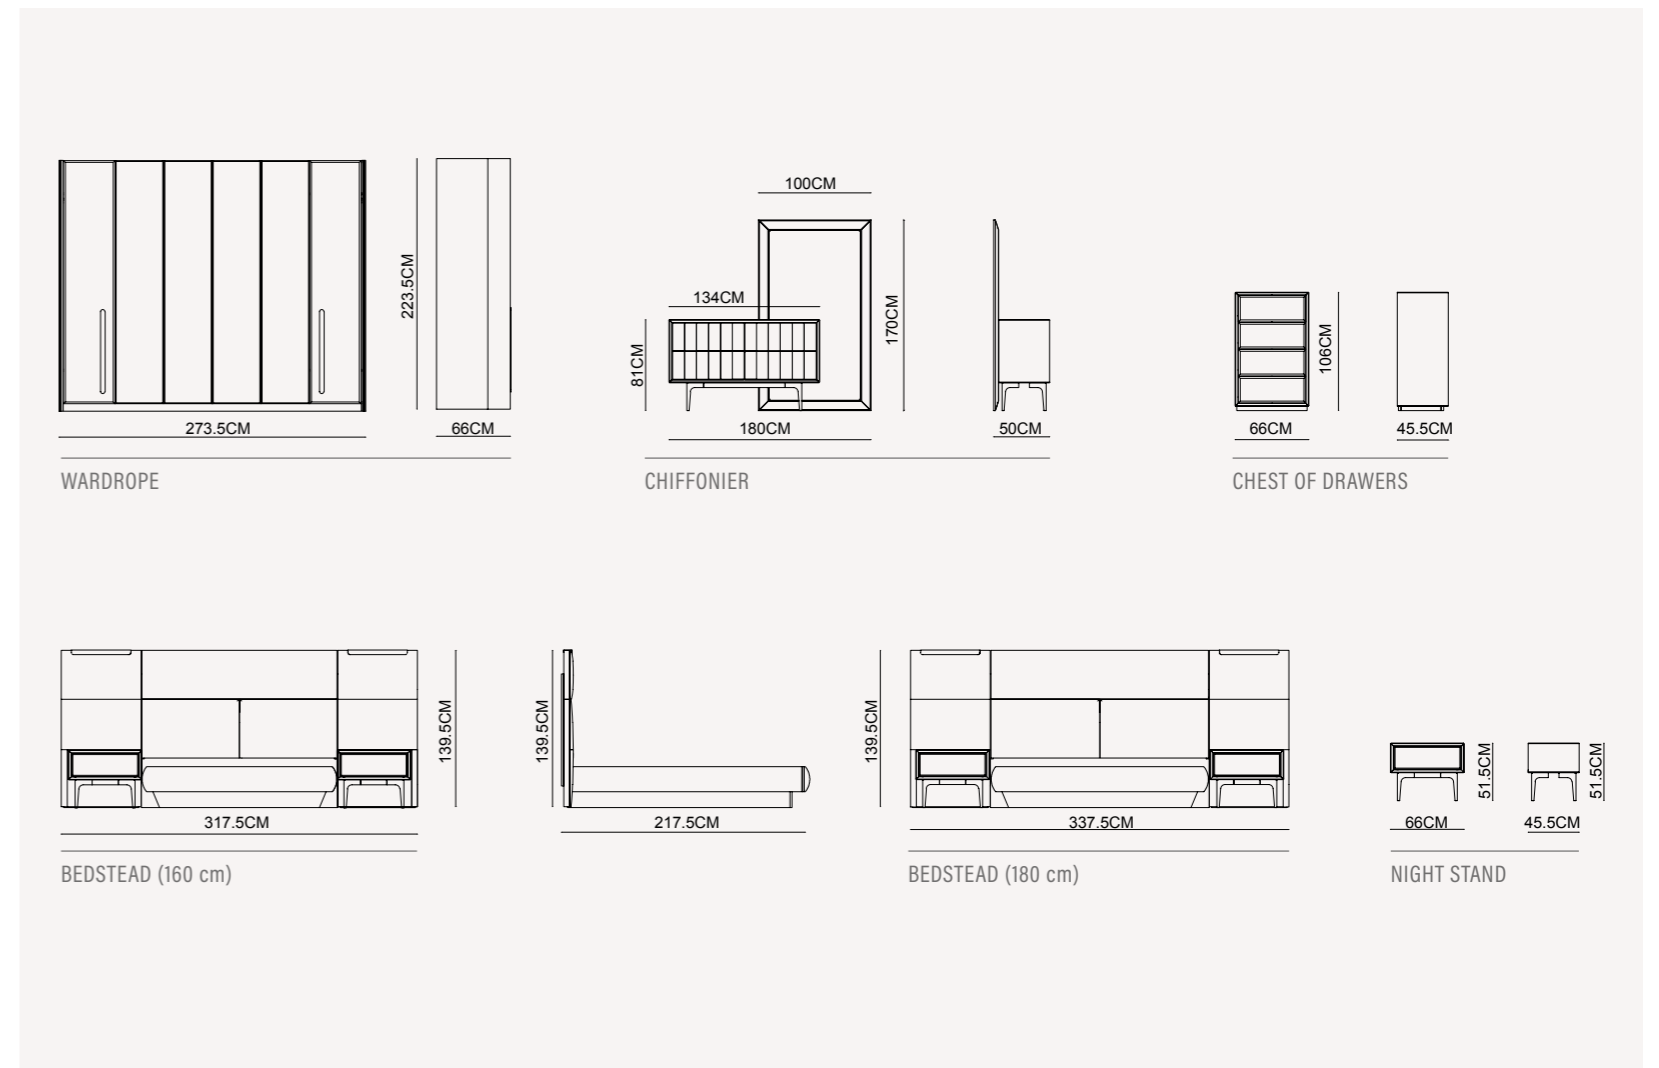

DESIGNED TO GIVE REST