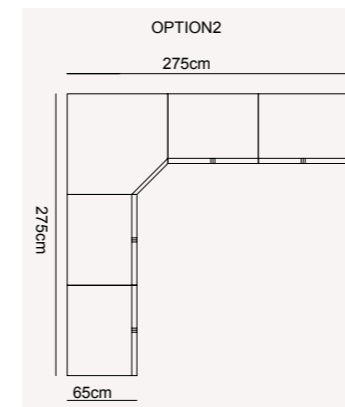

VIONA COLLECTION
// bedroom

VIONA dressing room | TECHNICAL DETAILS