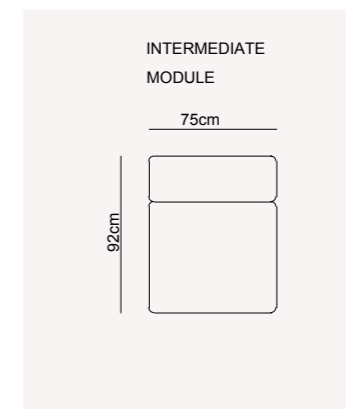

NATURA COLLECTION

// corner set

FUNCTIONAL

A triumph of overlapping forms, a fusion of aesthetics and functionality. Natura is a contemporary take on the living room with a versatile system that can be endlessly rearranged.