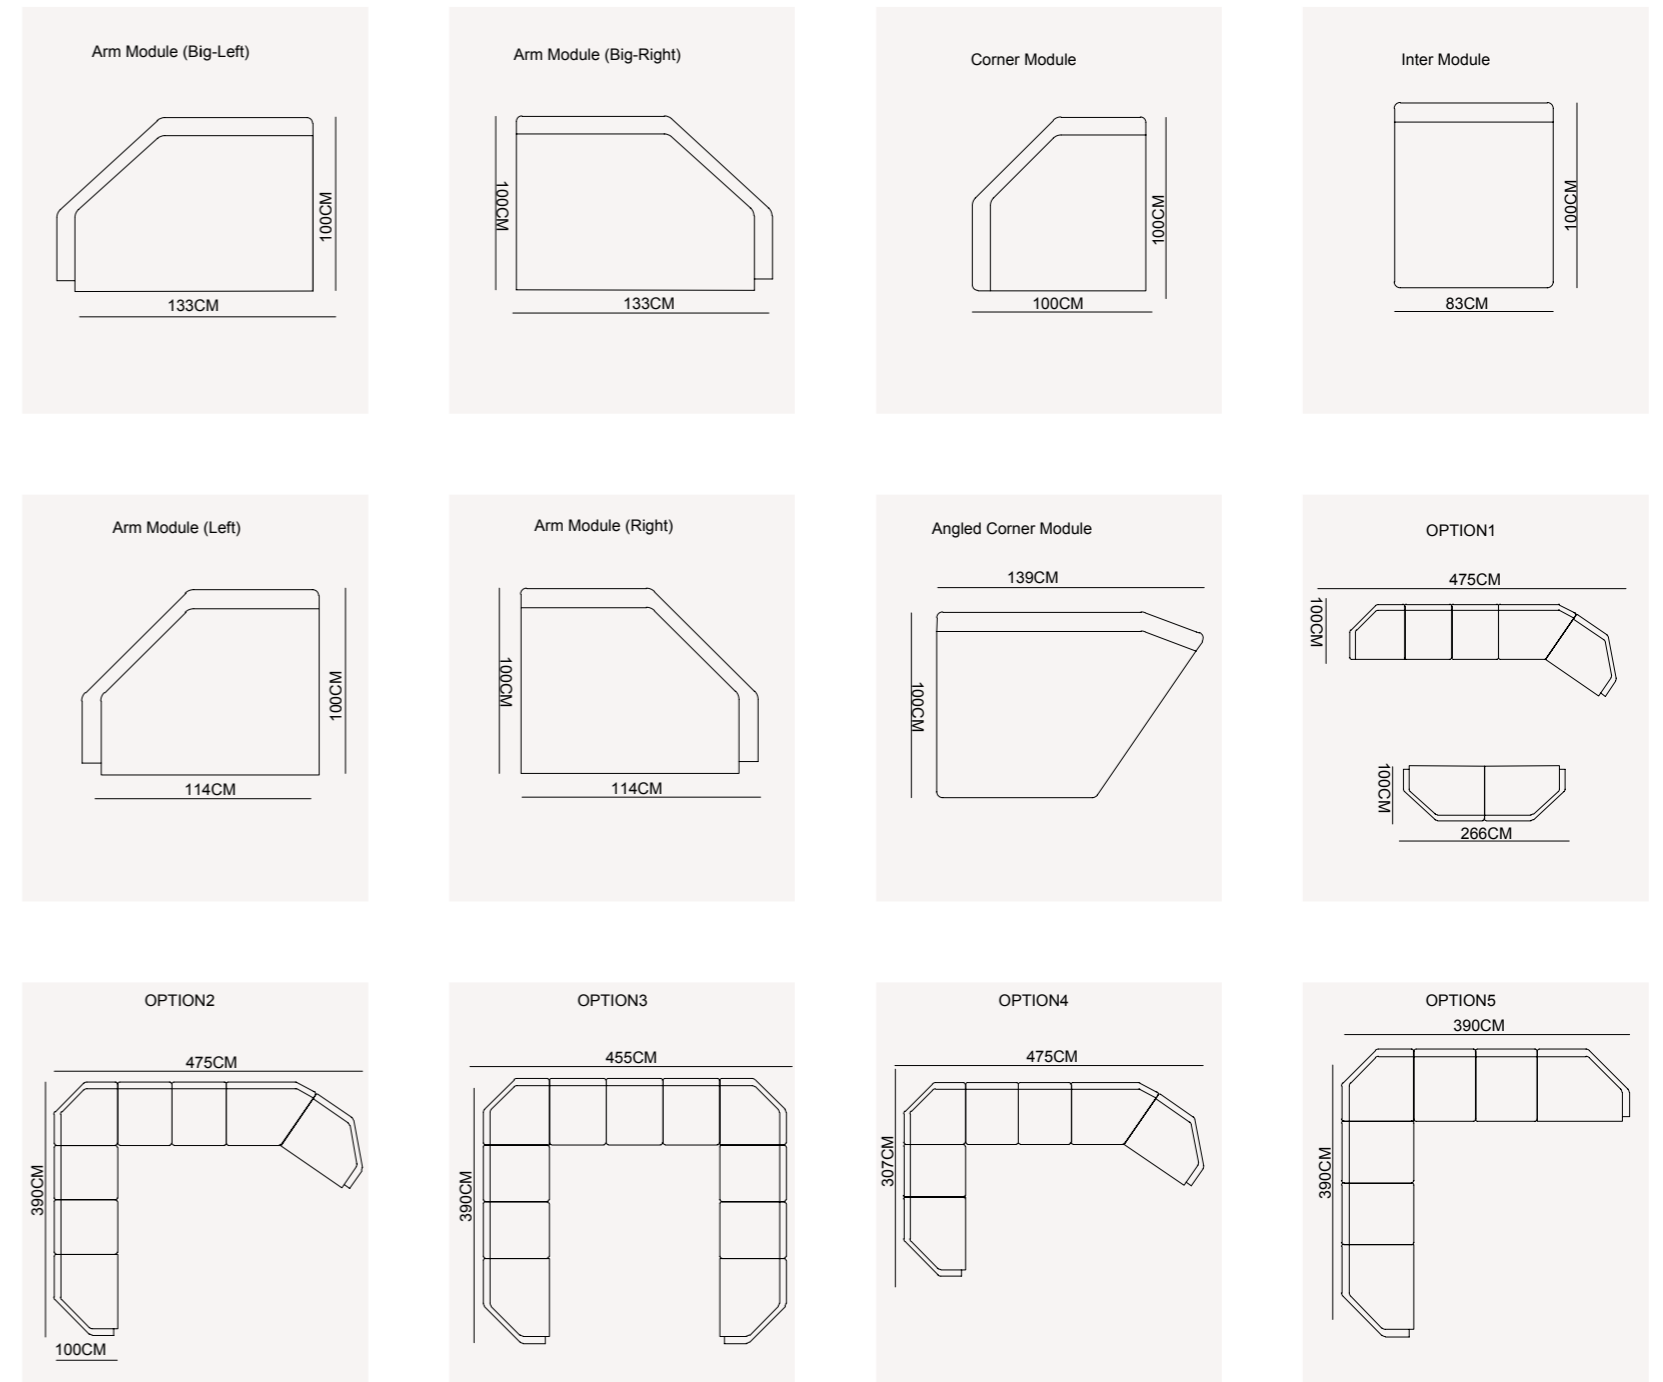

PRAG corner set | TECHNICAL DETAILS