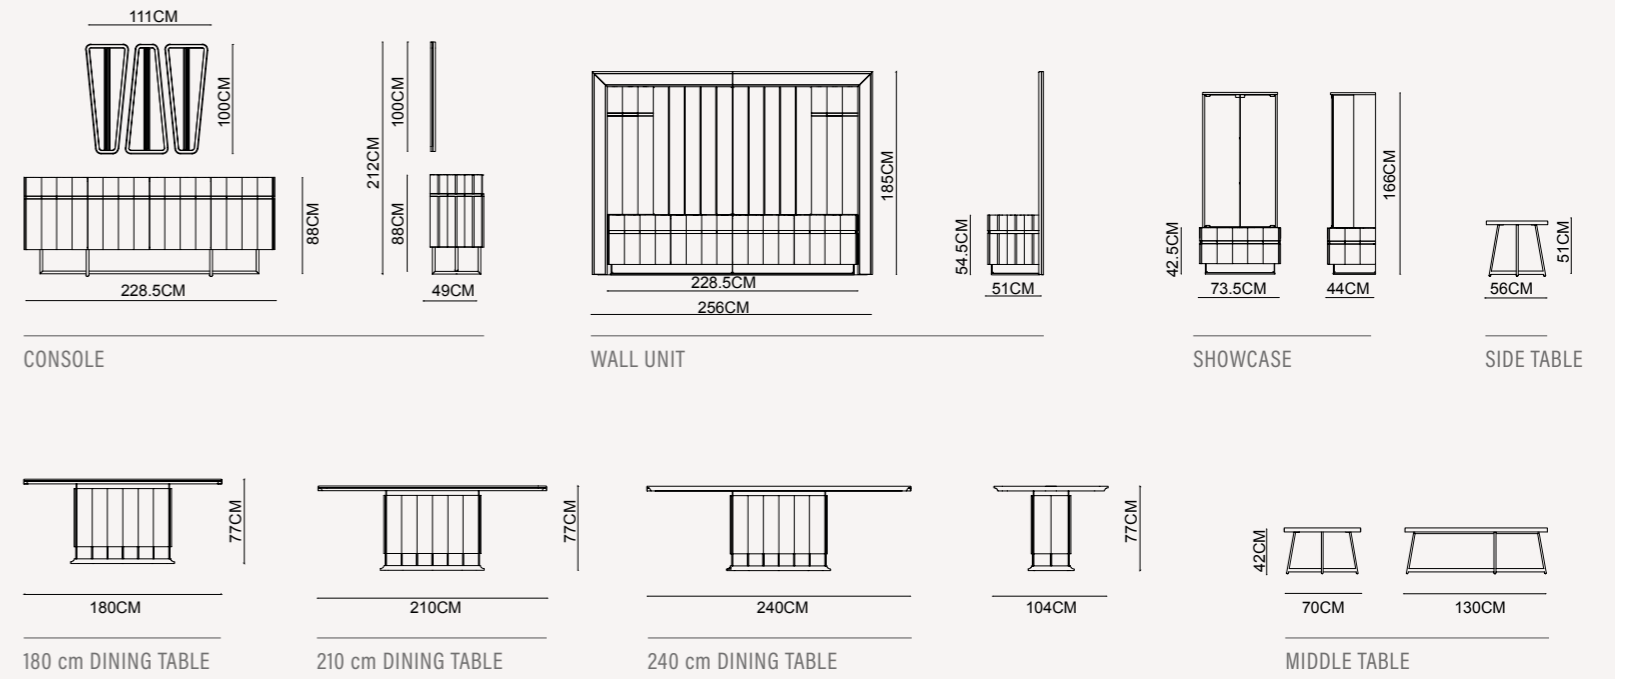

AQUA sofa set | TECHNICAL DETAILS