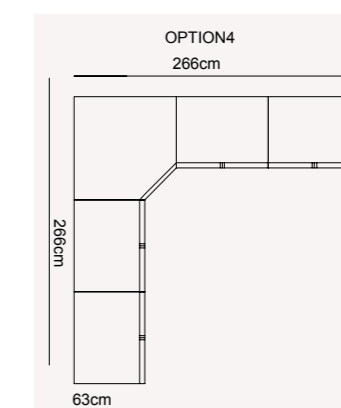

LION COLLECTION
// bedroom

LION COLLECTION
// bedroom

LION dressing room | TECHNICAL DETAILS