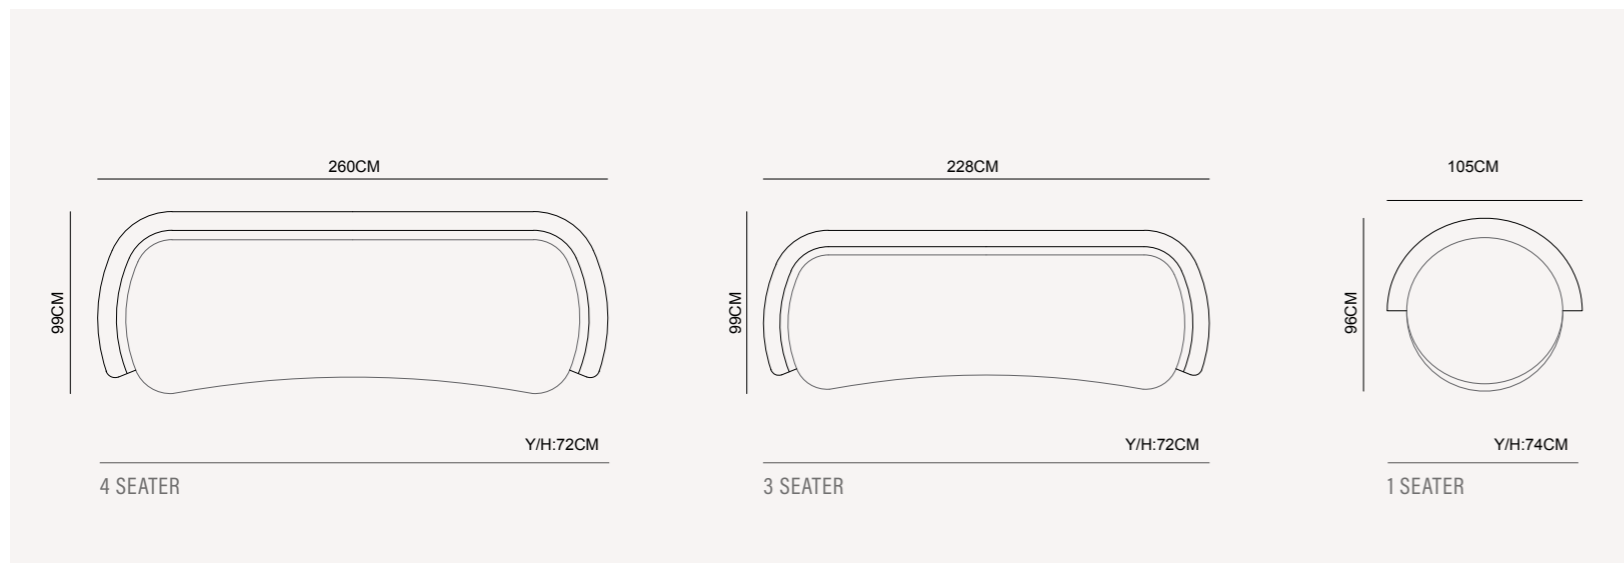

PORTO sofa set | TECHNICAL DETAILS