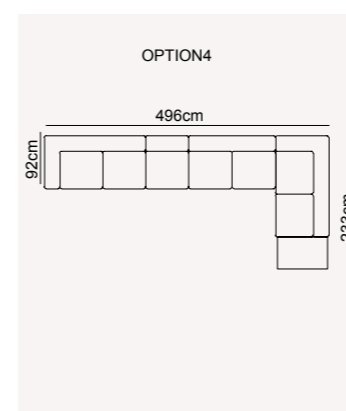

NATURA COLLECTION

// corner set

FUNCTIONAL

A triumph of overlapping forms, a fusion of aesthetics and functionality. Natura is a contemporary take on the living room with a versatile system that can be endlessly rearranged.