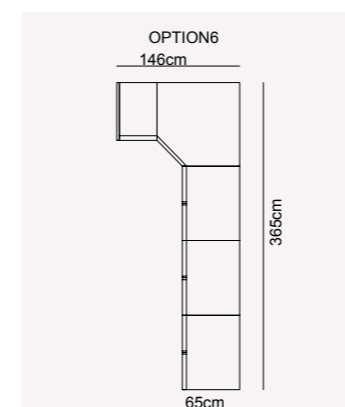

VIONA COLLECTION
// bedroom

VIONA dressing room | TECHNICAL DETAILS