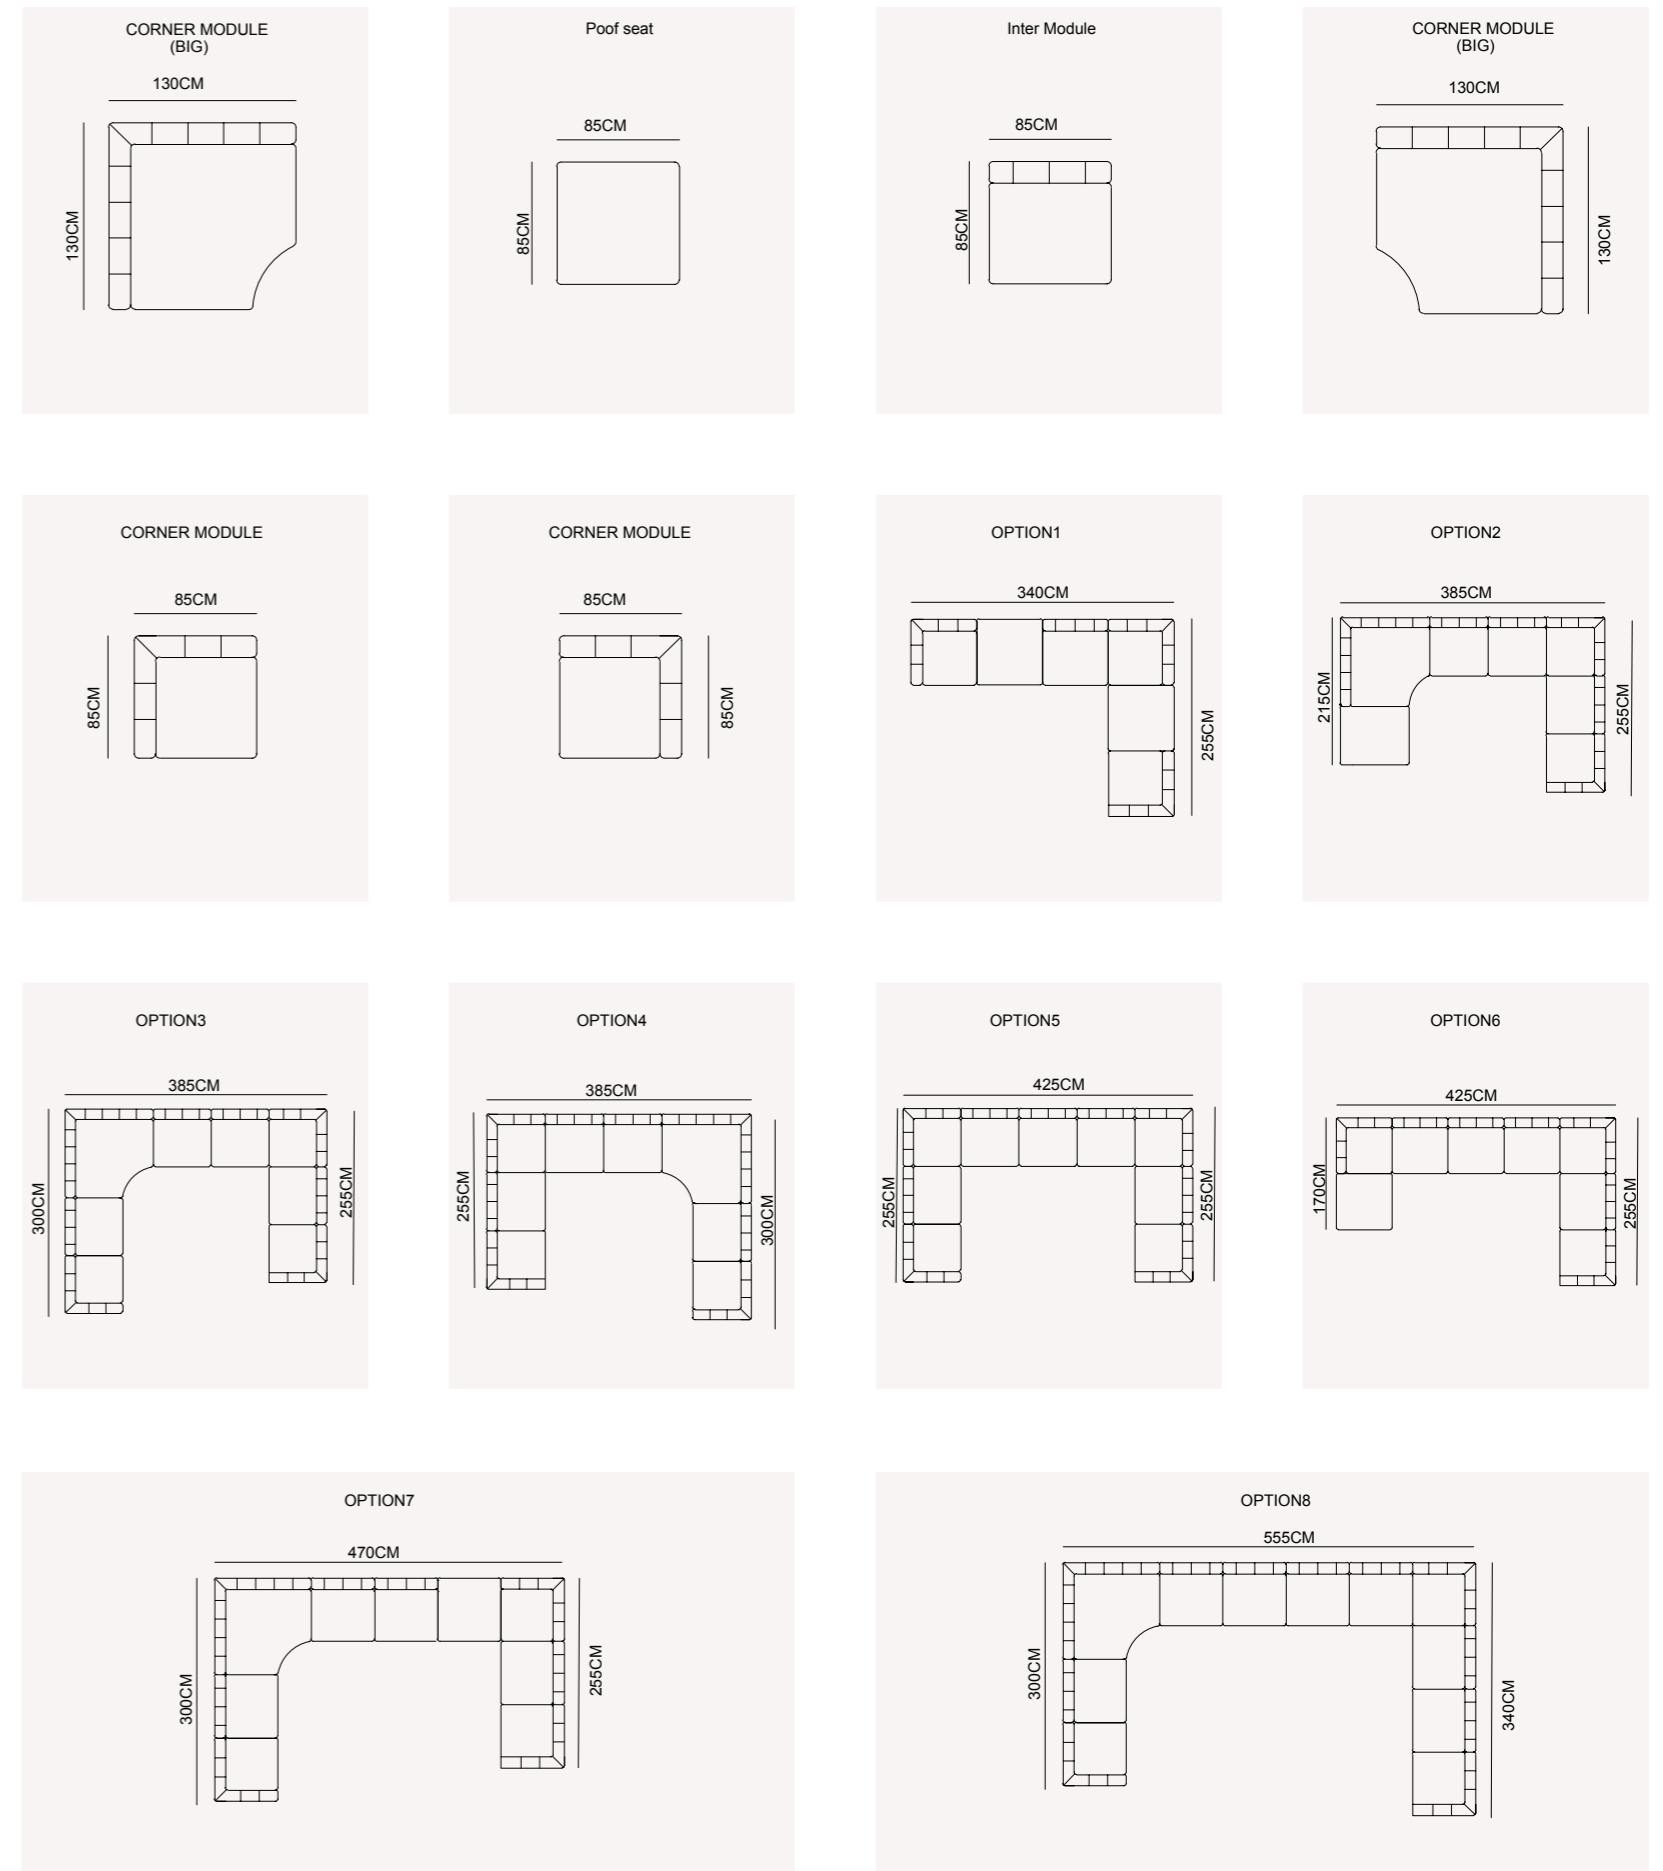

GLORIA corner set | TECHNICAL DETAILS