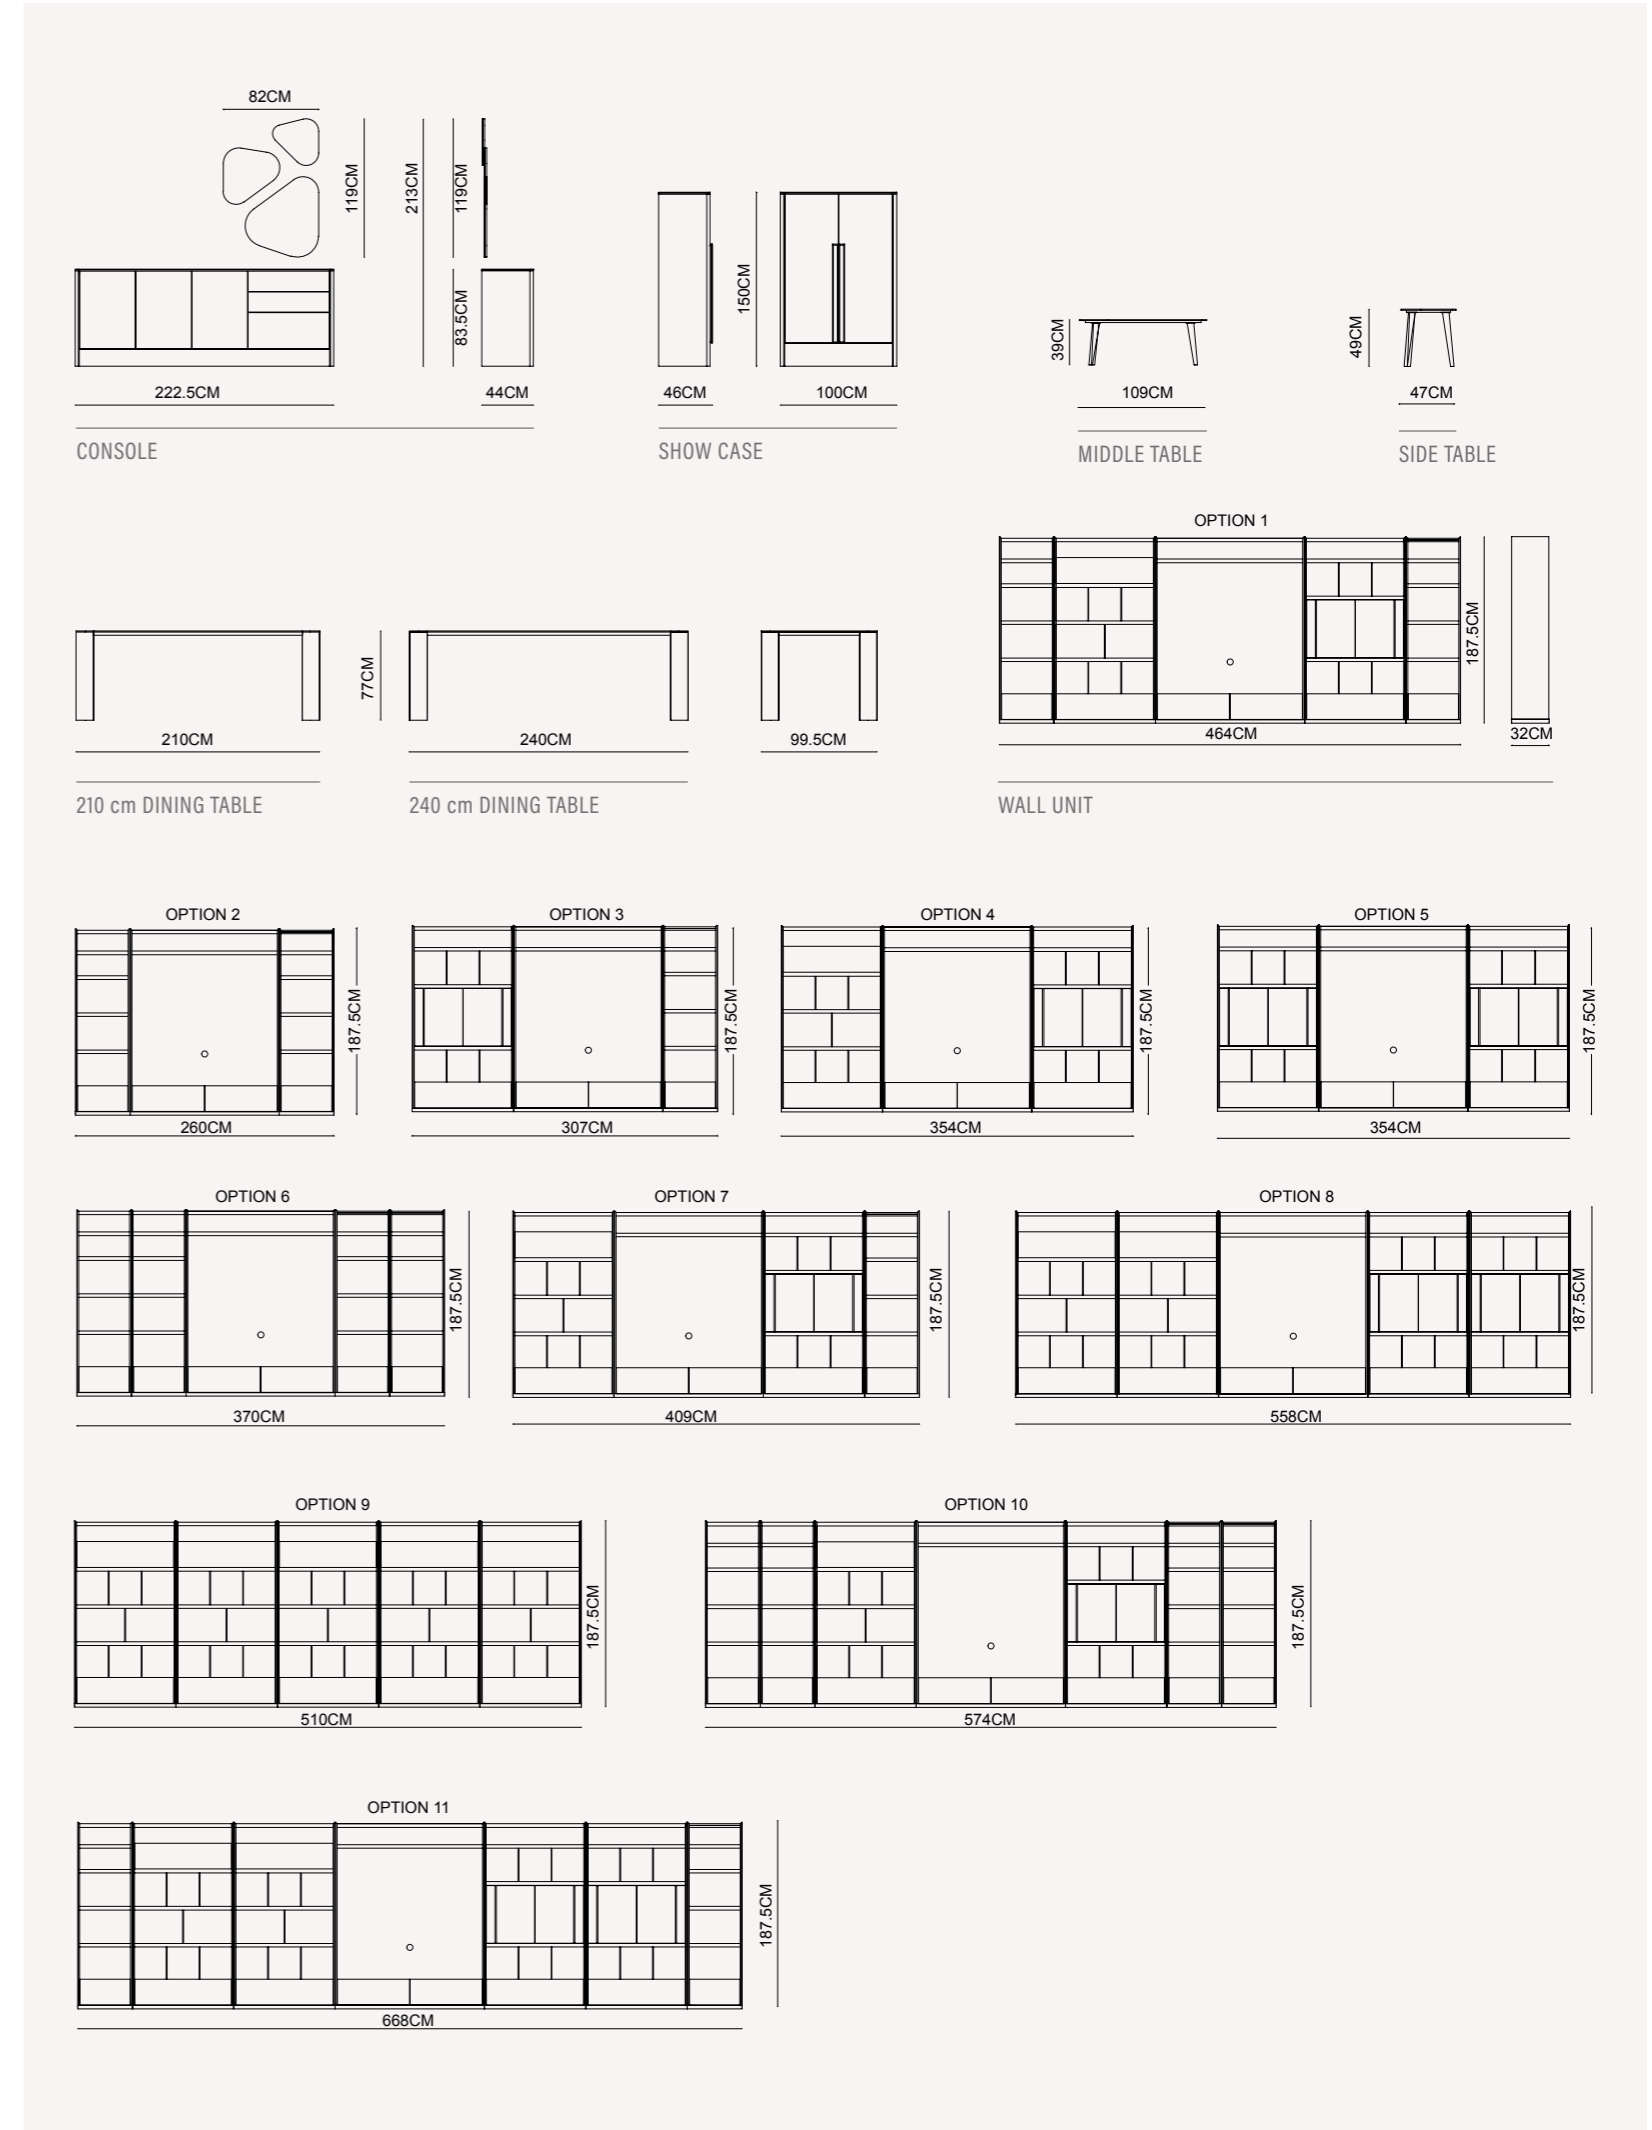

NATURA sofa set | TECHNICAL DETAILS