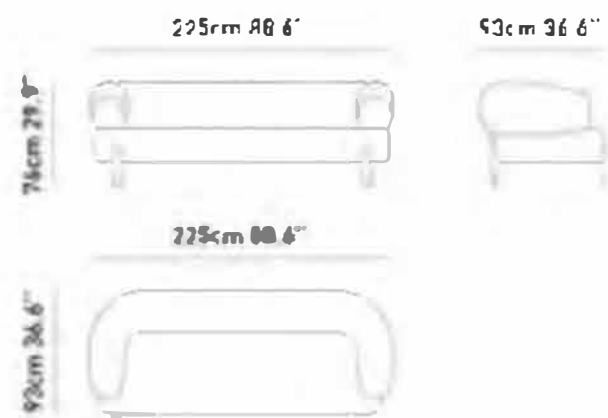

JANF

LATTE

TIME

ICNOCN

MACARON