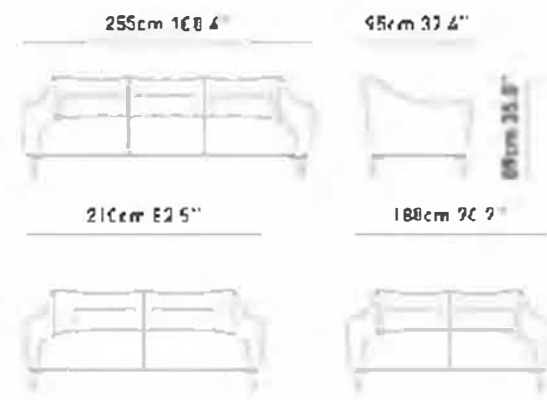

COPPER

CUFON

DCLVABAHC

FI LETTO

FASHION

FERN