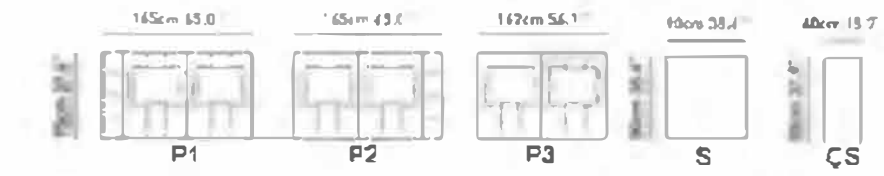

ANCHOR

ARMY

BIANCA

CANARY