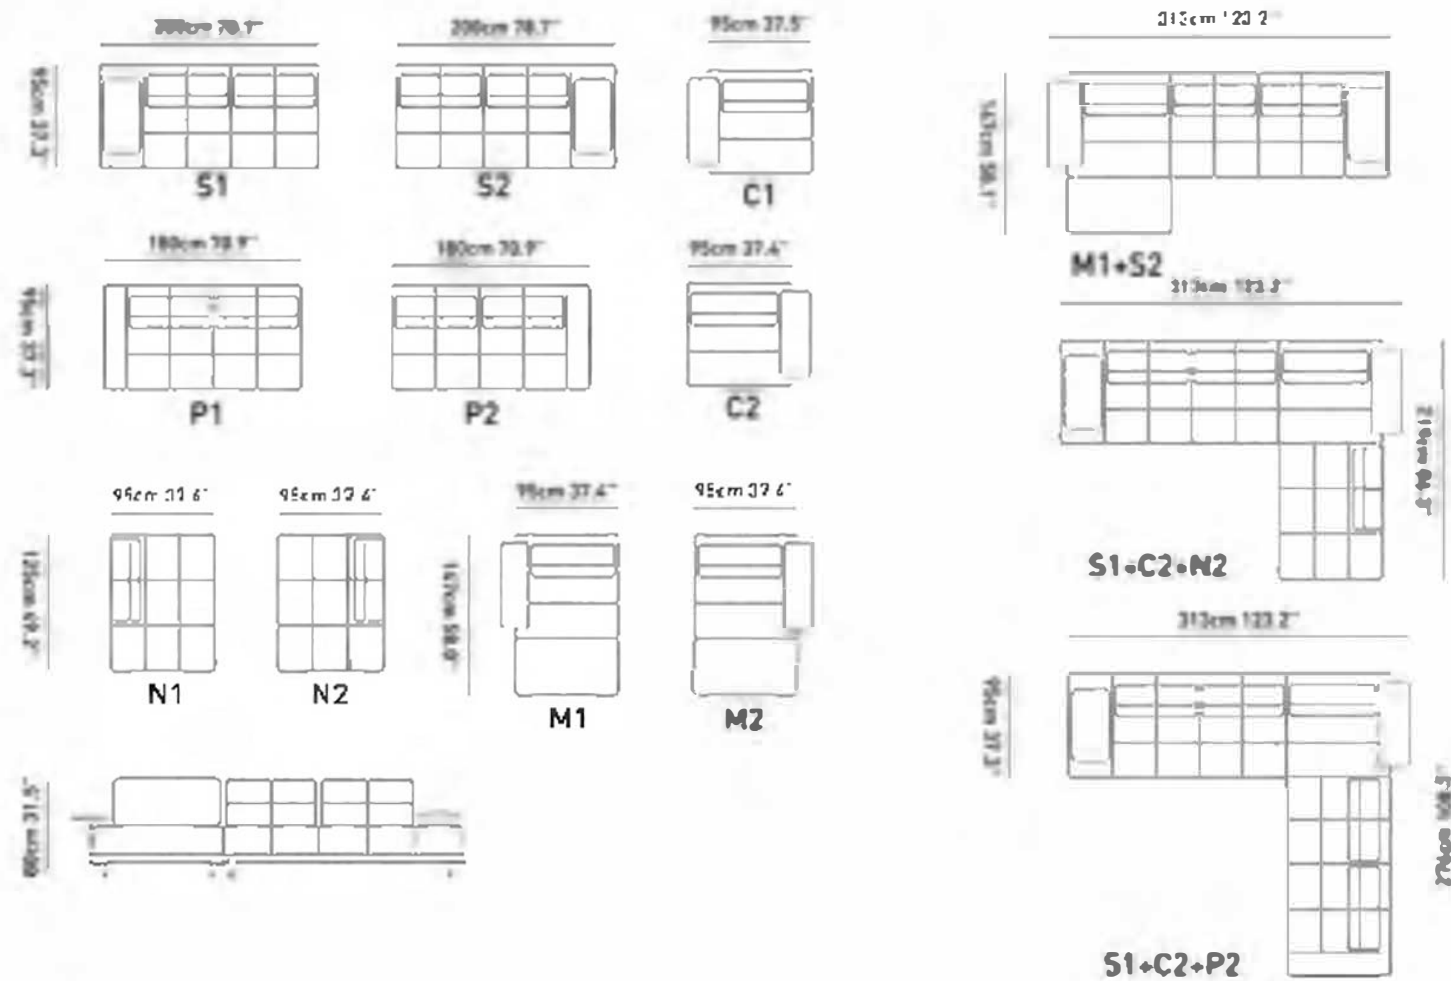

GARNET

GIZA

ERANOLA

HAI İÇ

ISTANBUL