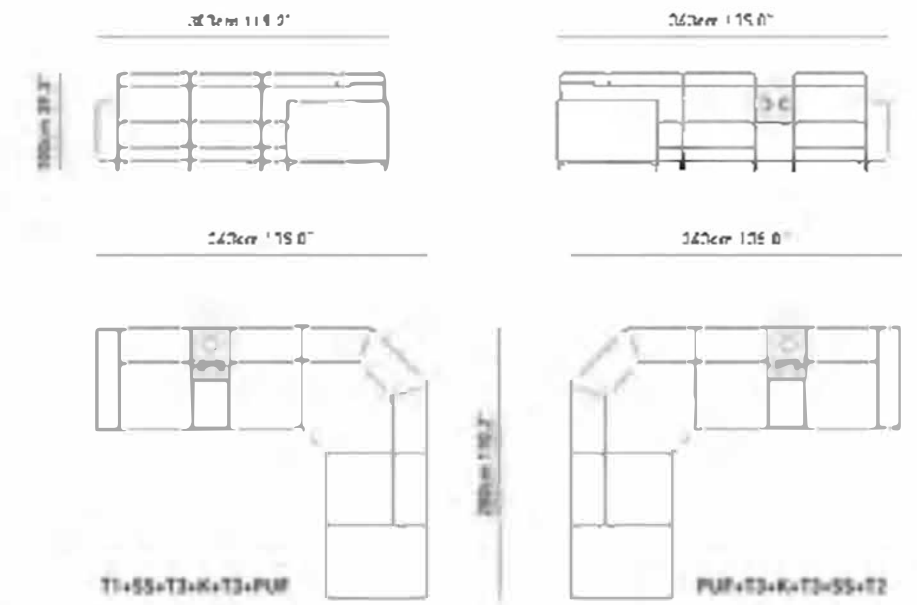

MARMAI ADF

MATILDA

MNT

MIDNIGHT