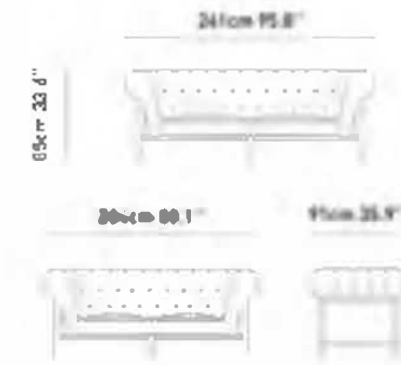

SAGE

SONYA

TULIP

WOODEN

ZEUS