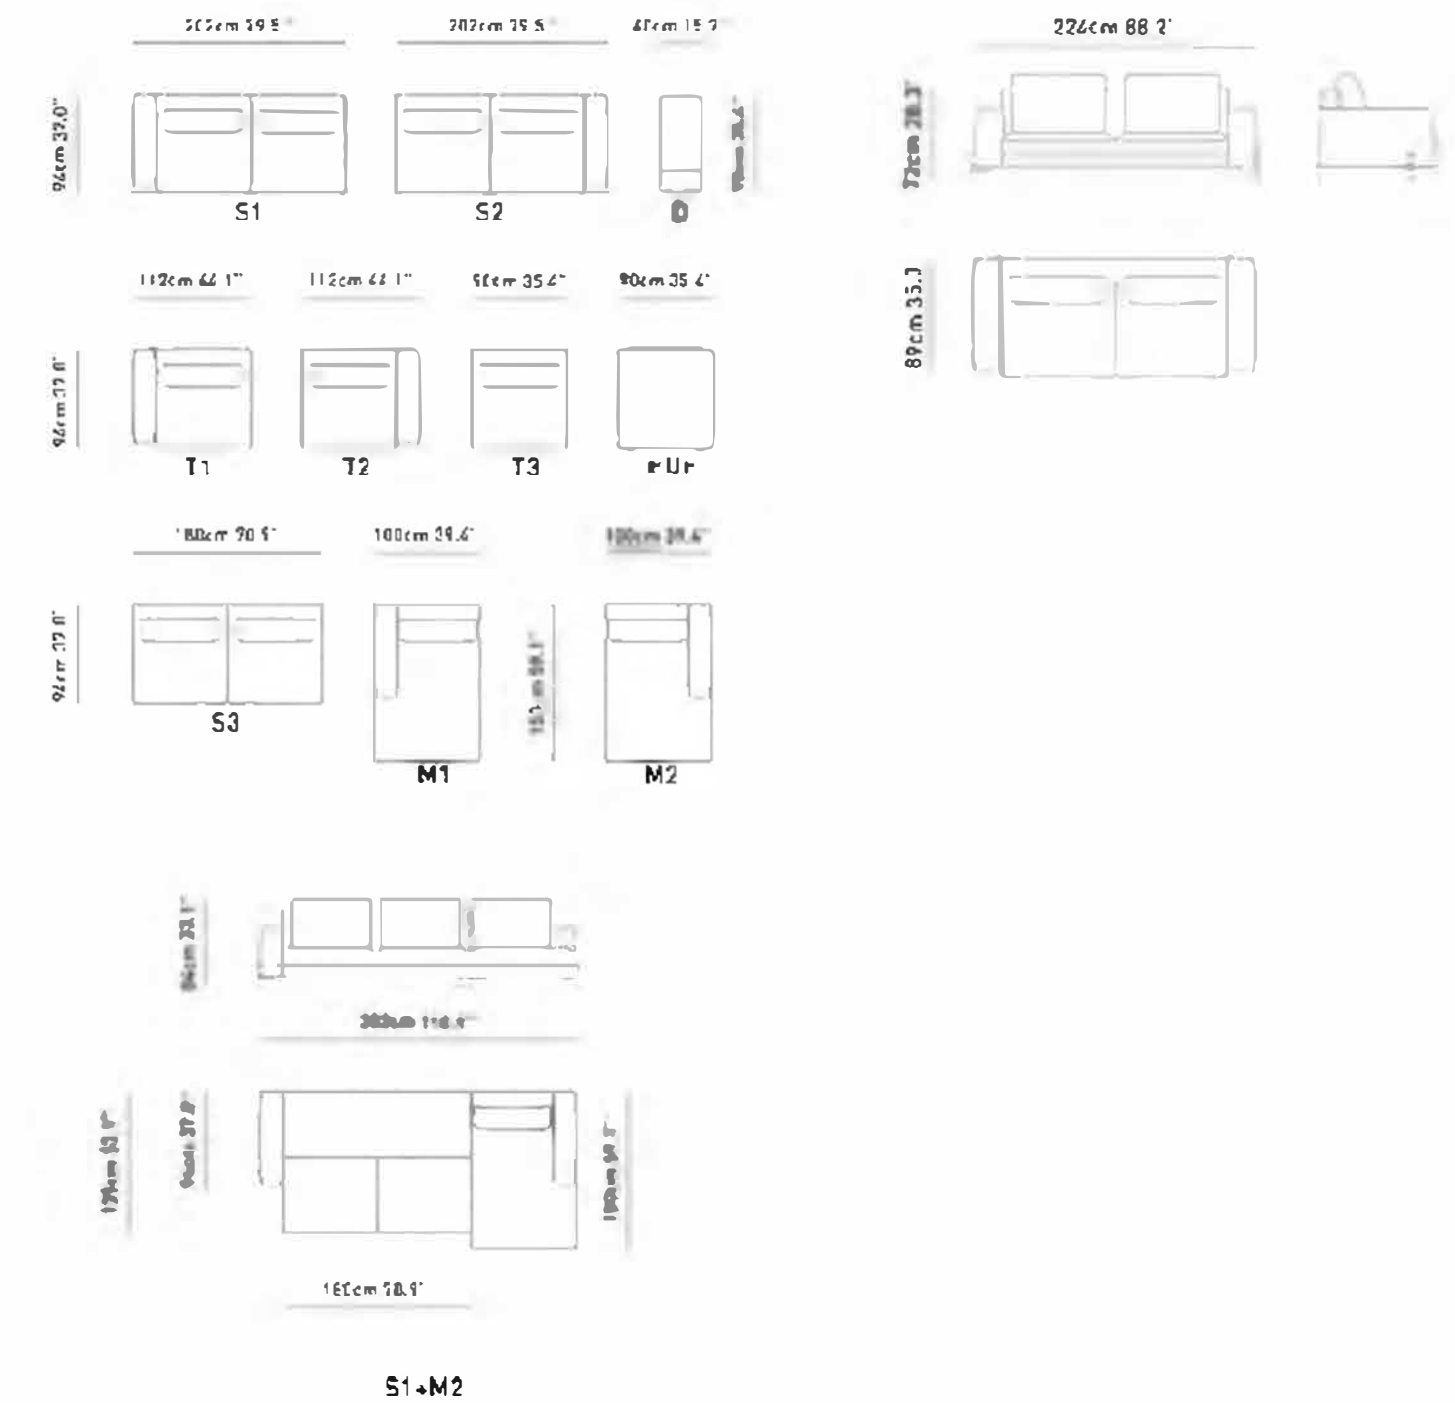

COPPER

CUFON

DCLVABAHC

FI LETTO

FASHION

FERN