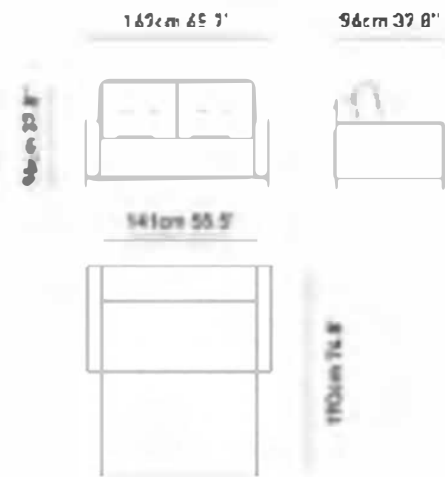

MADR:O

MAGENTA

MARD:NI

MARD:NI