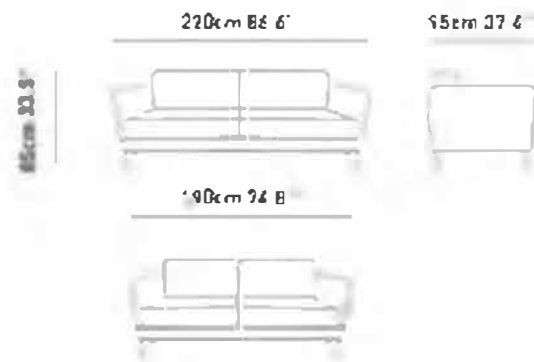

GARNET

GIZA

ERANOLA

HAI İÇ

ISTANBUL