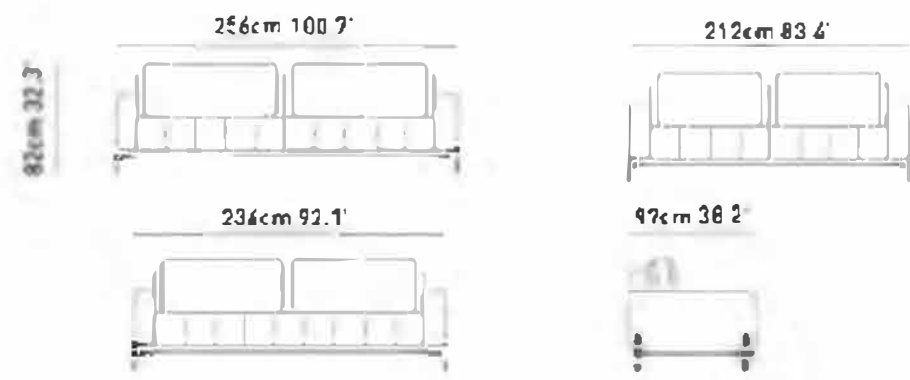

MARMAI ADF

MATILDA

MNT

MIDNIGHT