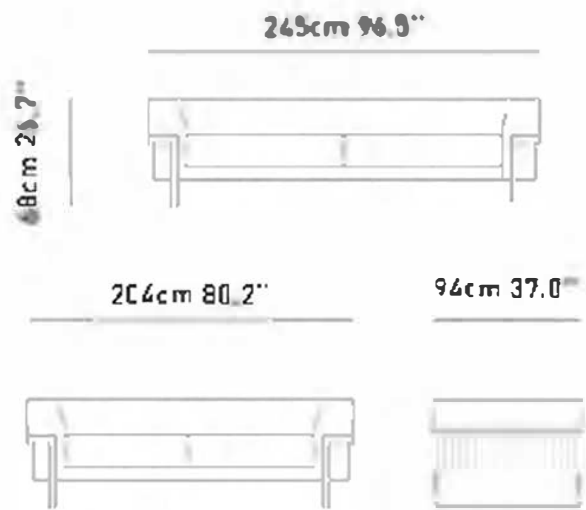

MADR:O

MAGENTA

MARD:NI

MARD:NI