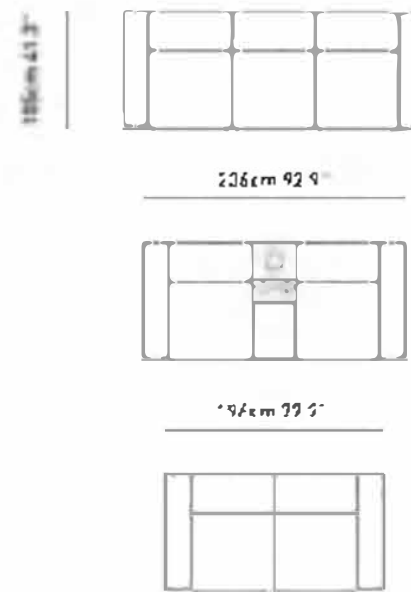

MARMAI ADF

MATILDA

MNT

MIDNIGHT