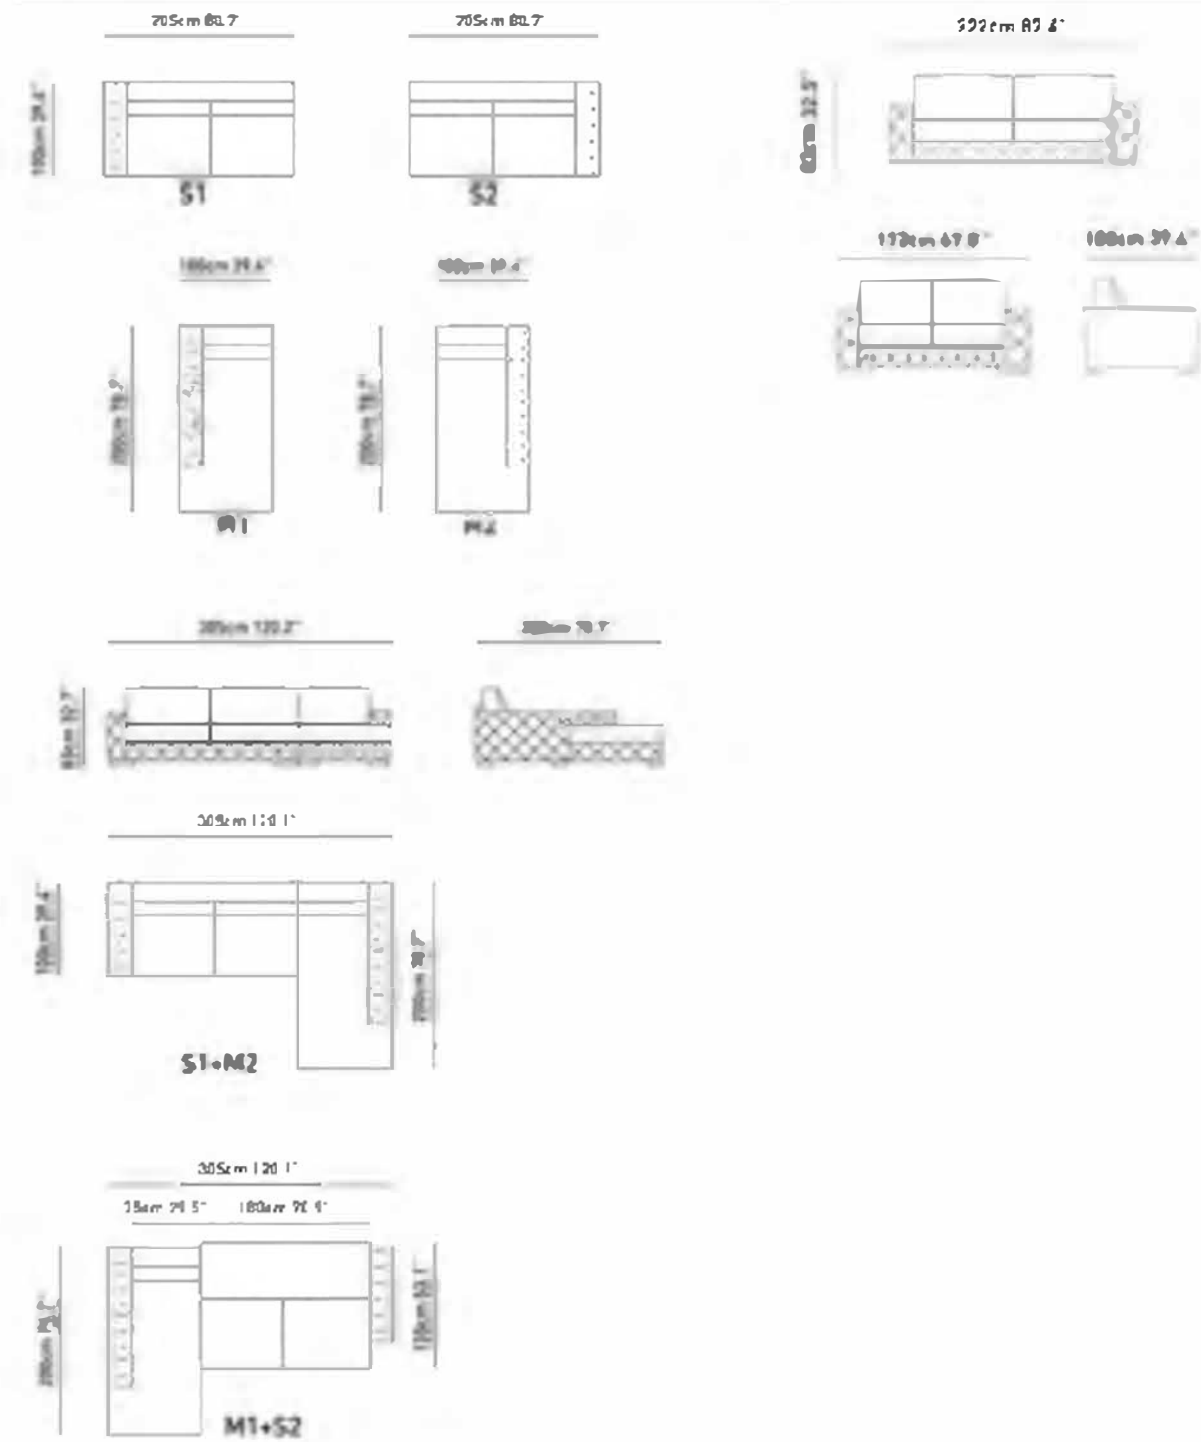

CARMINE

CATHERINA

CHOCOLATE

CLOUD

COCONUT