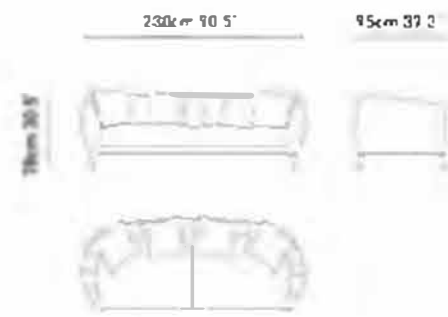

ANCHOR

ARMY

BIANCA

CANARY