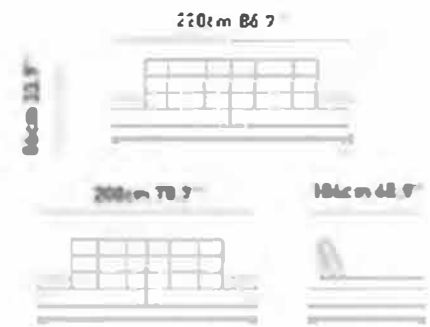

SAGE

SONYA

TULIP

WOODEN

ZEUS