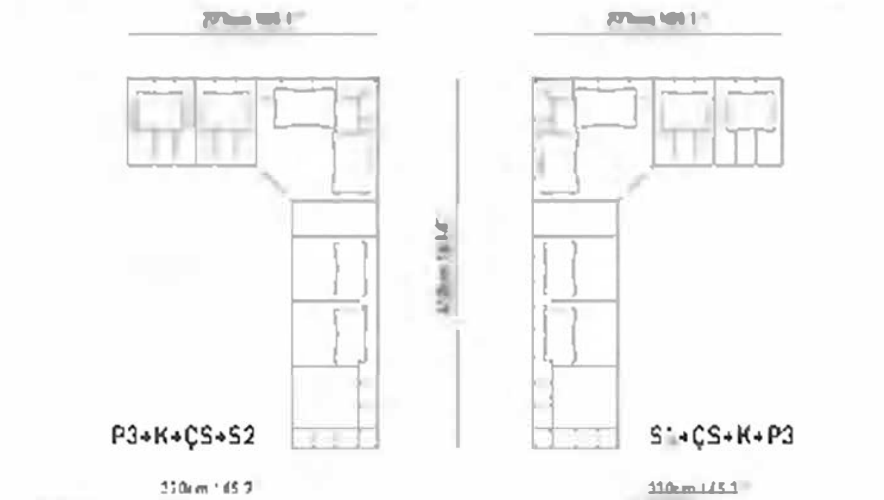

ANCHOR

ARMY

BIANCA

CANARY