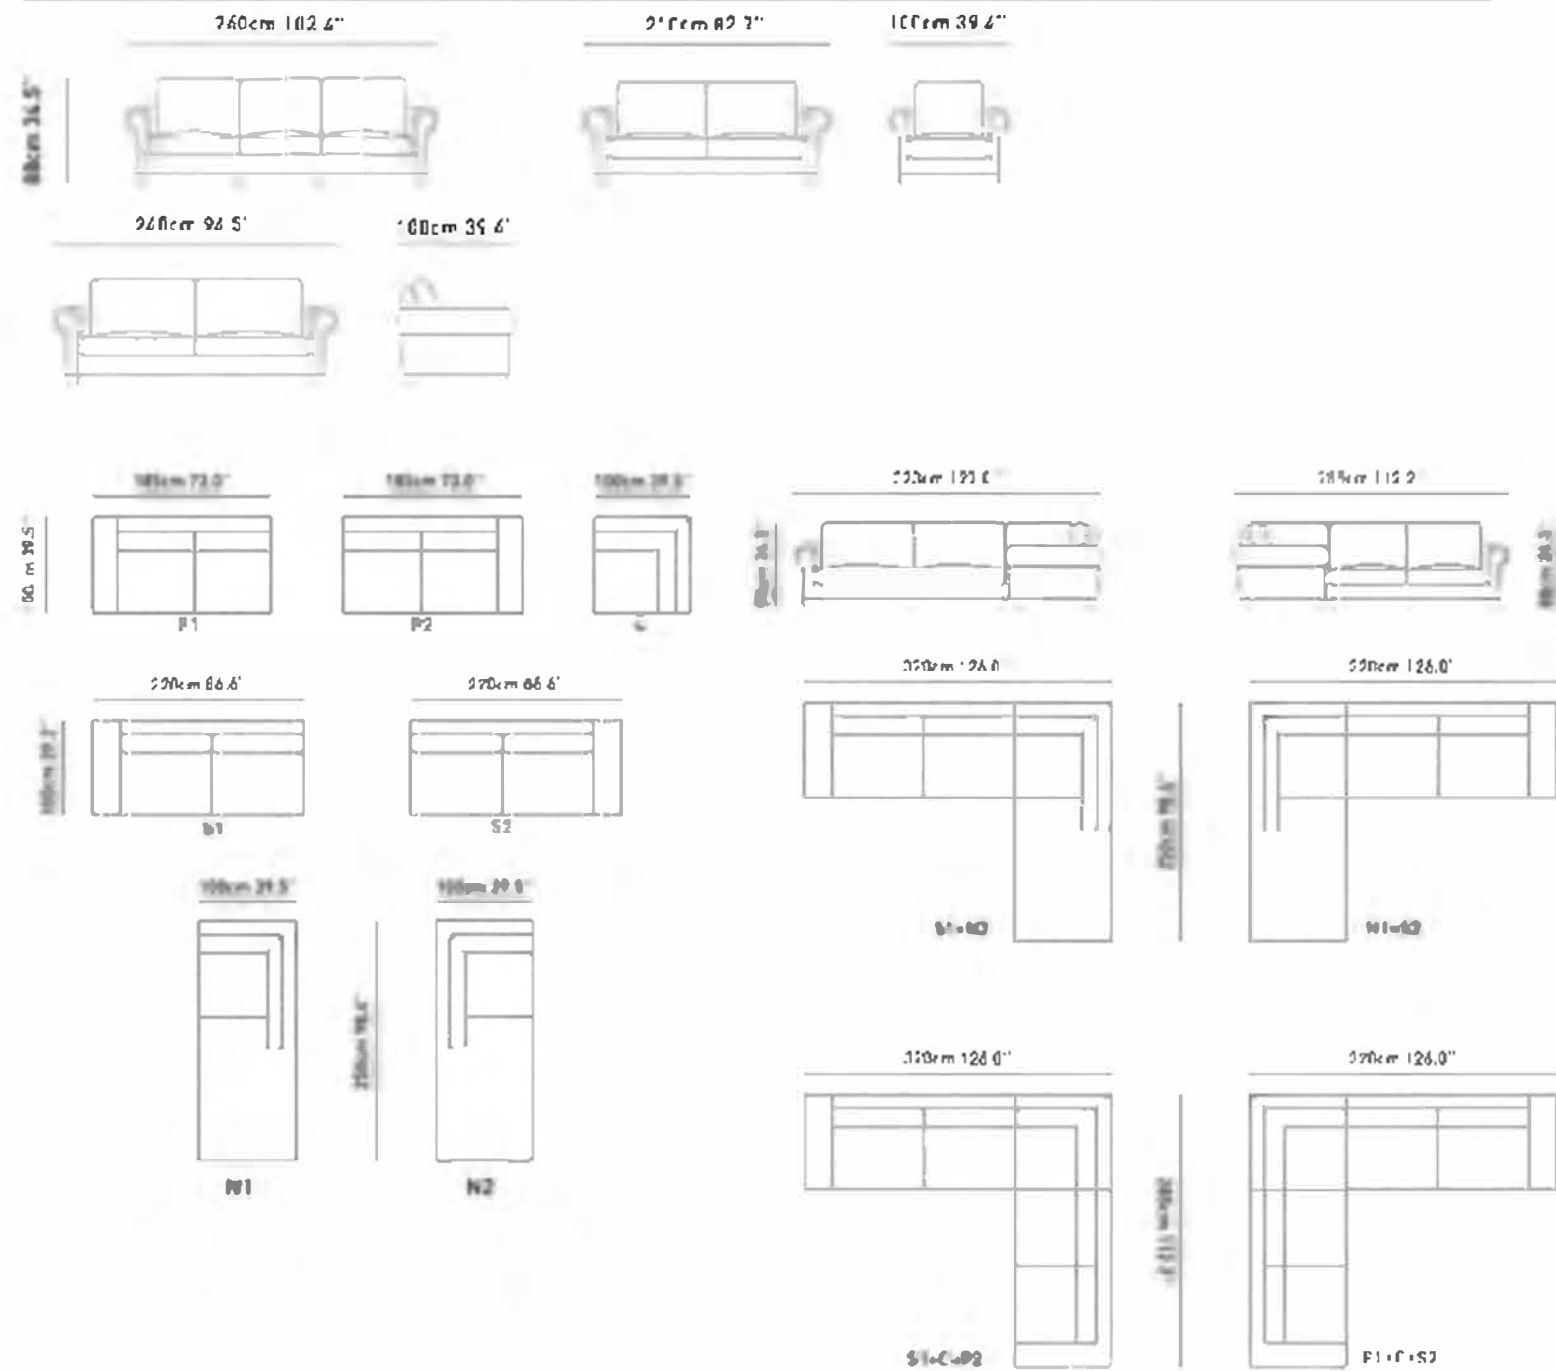

PANAMA

PEANUT

PFARI

PUMPKIN