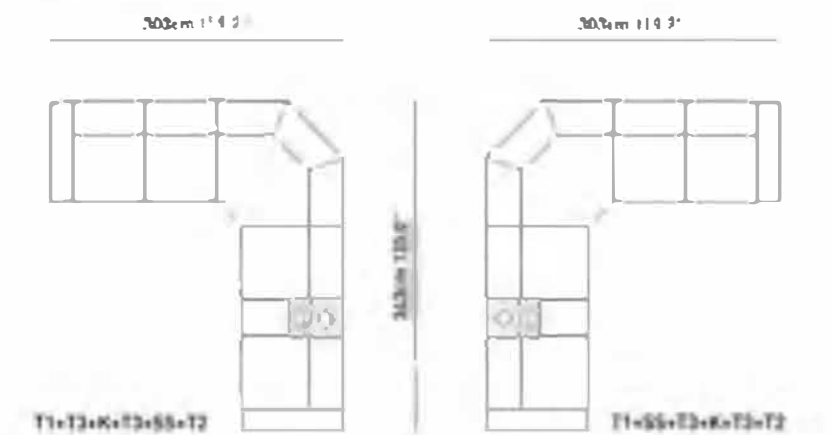

MARMAI ADF

MATILDA

MNT

MIDNIGHT