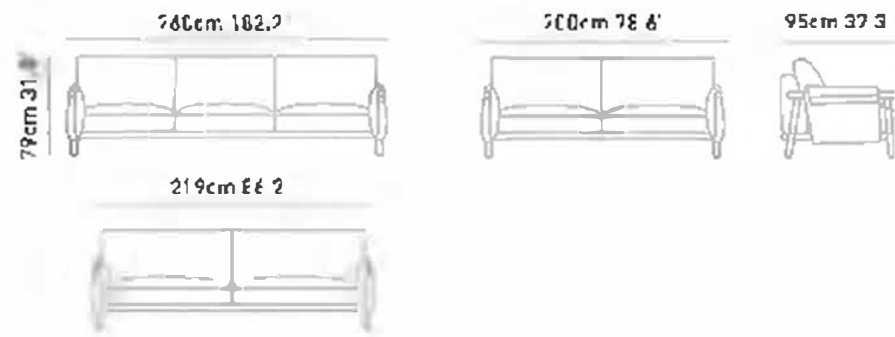

GARNET

GIZA

ERANOLA

HAI İÇ

ISTANBUL