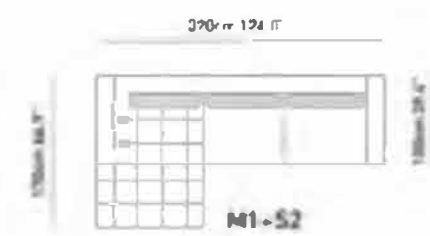

ANCHOR

ARMY

BIANCA

CANARY