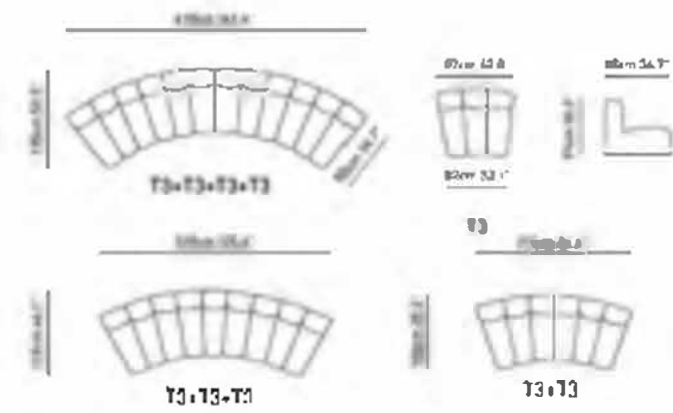

CARMINE

CATHERINA

CHOCOLATE

CLOUD

COCONUT