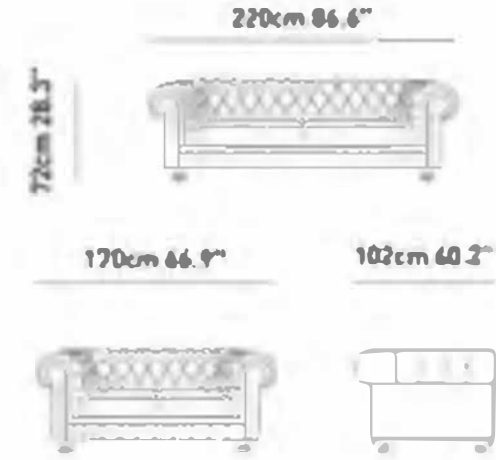

JANF

LATTE

TIME

ICNOCN

MACARON