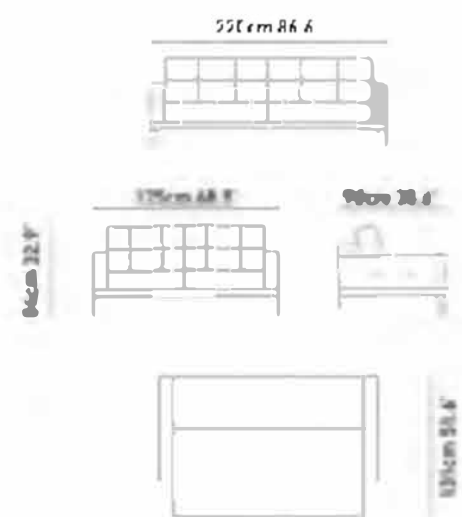

SAGE

SONYA

TULIP

WOODEN

ZEUS