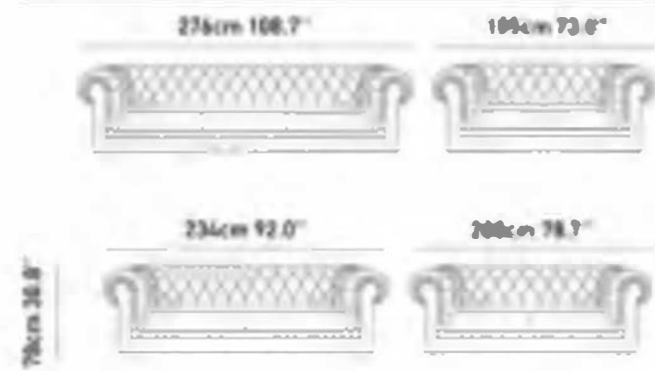

COPPER

CUFON

DCLVABAHC

FI LETTO

FASHION

FERN