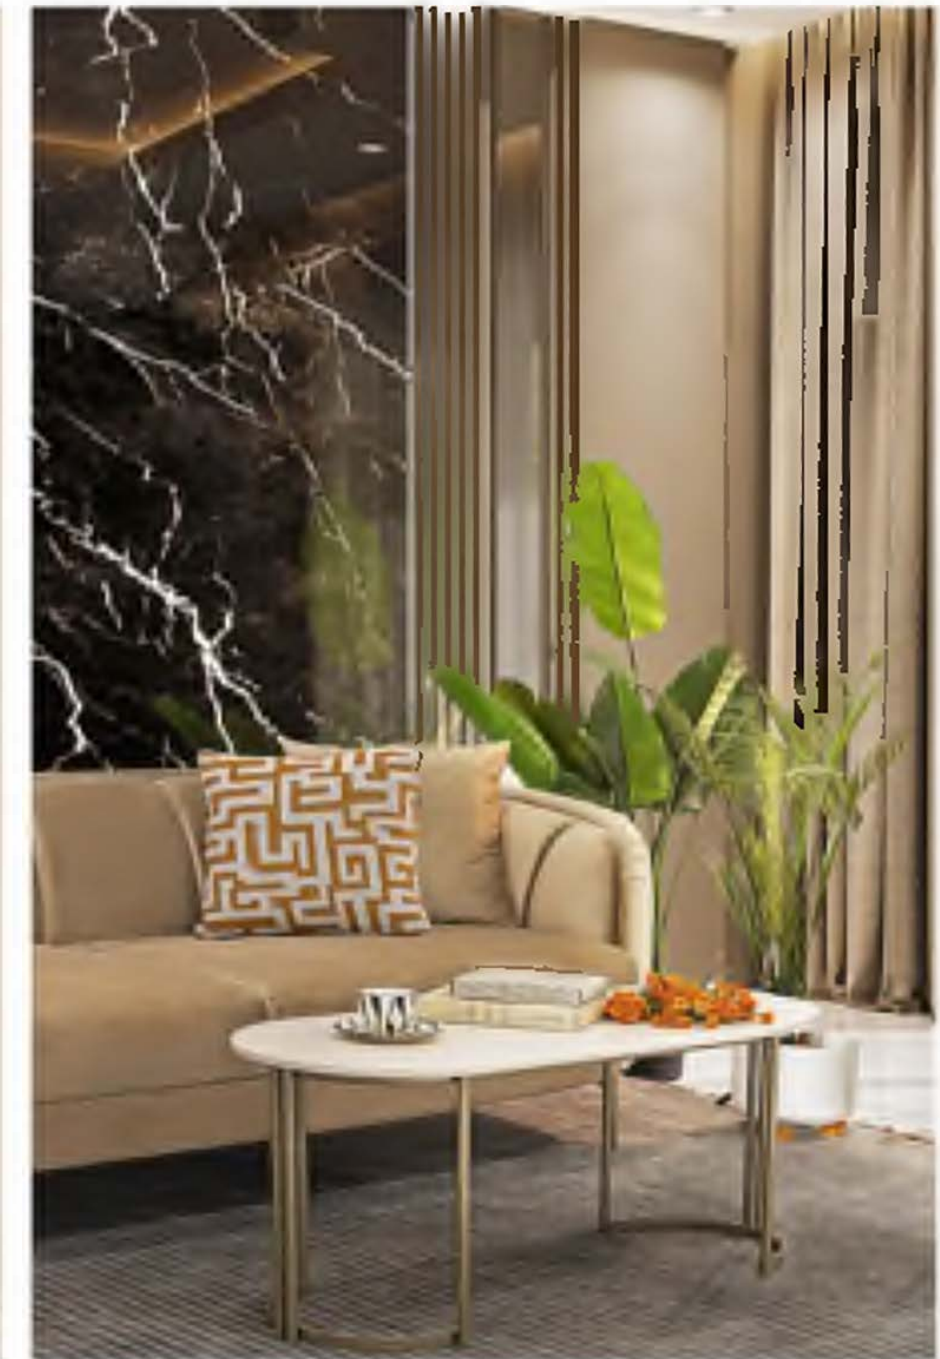

anchor

Anchor sofa is designed for those who are looking for a difference in their living spaces with its elegant line & FARAMA special sewing techniques. This sofa fills the eye with soft warm & FARAMA friendly structure while carrying its modern and sophisticated style to your homes. While the metal leg details giving rich and elegant effect also adds a stylish atmosphere to the living spaces.