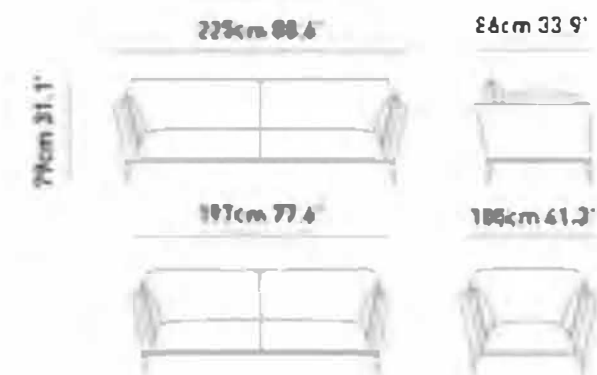

PANAMA

PEANUT

PFARI

PUMPKIN