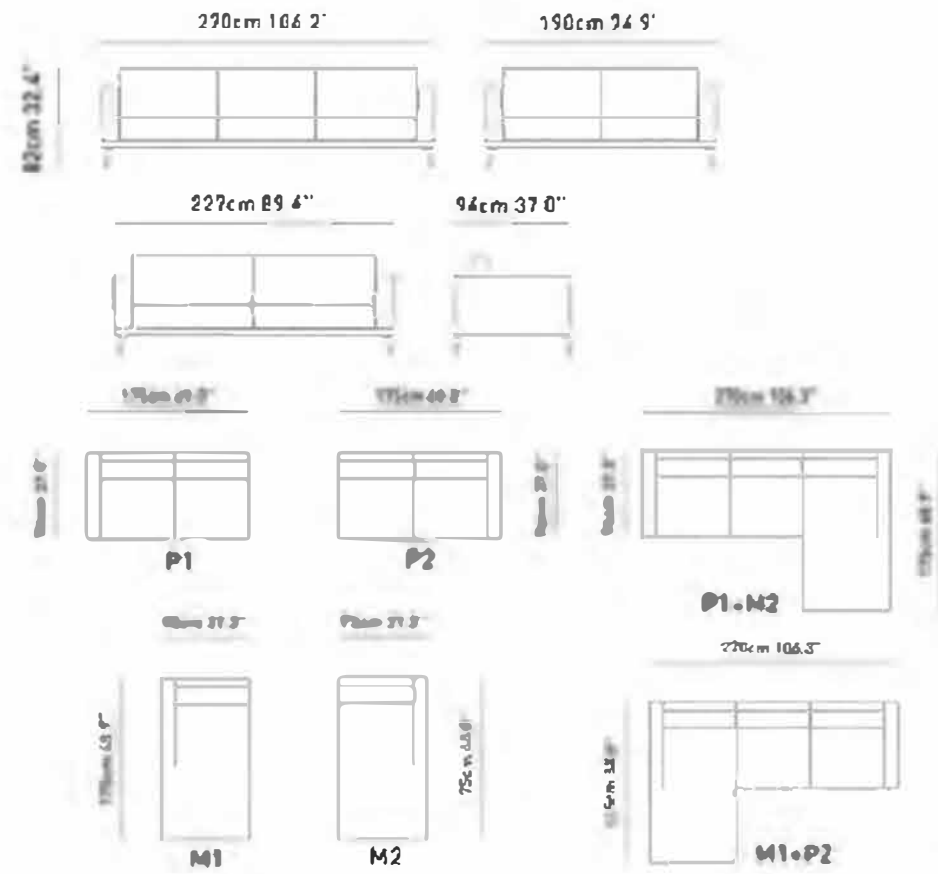

JANF

LATTE

TIME

ICNOCN

MACARON