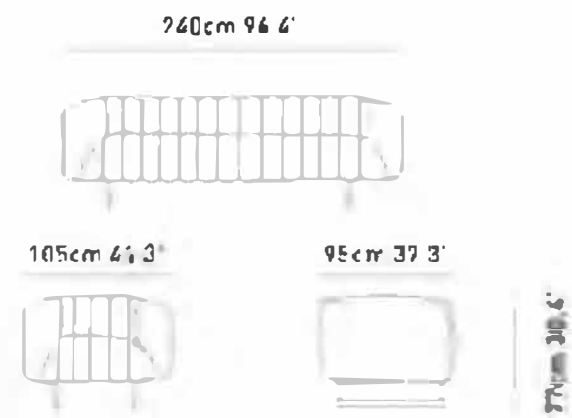

JANF

LATTE

TIME

ICNOCN

MACARON