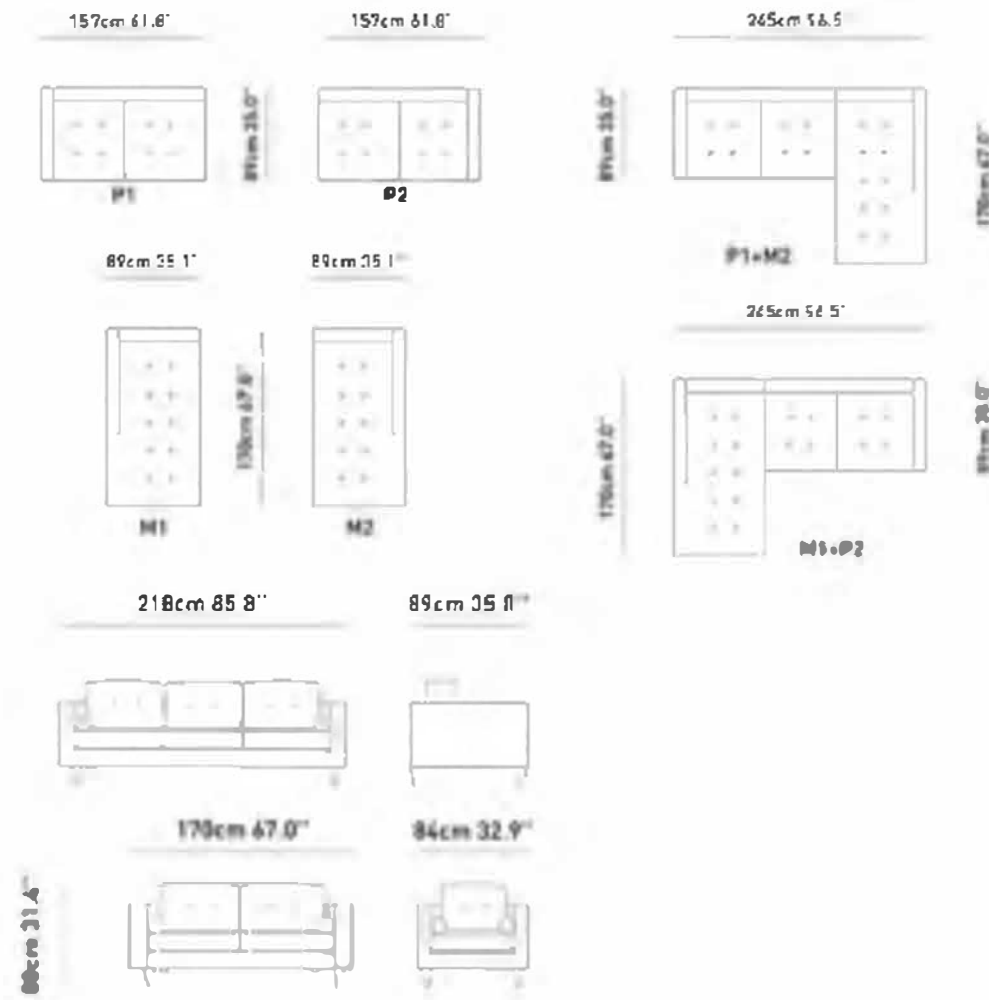

GARNET

GIZA

ERANOLA

HAI İÇ

ISTANBUL