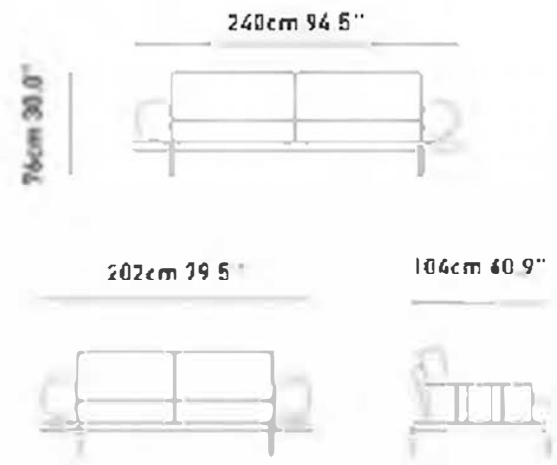

SAGE

SONYA

TULIP

WOODEN

ZEUS