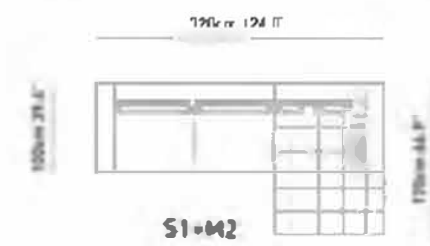

ANCHOR

ARMY

BIANCA

CANARY