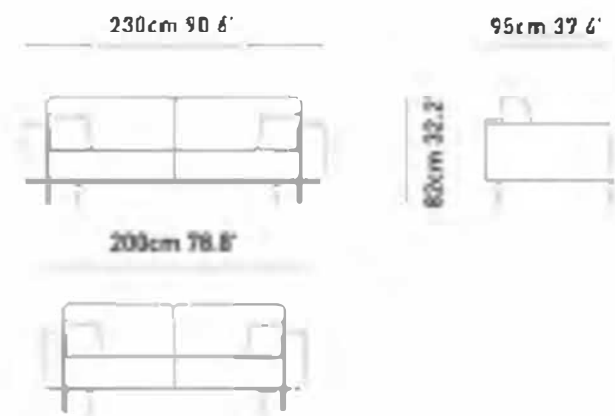

MARMAI ADF

MATILDA

MNT

MIDNIGHT