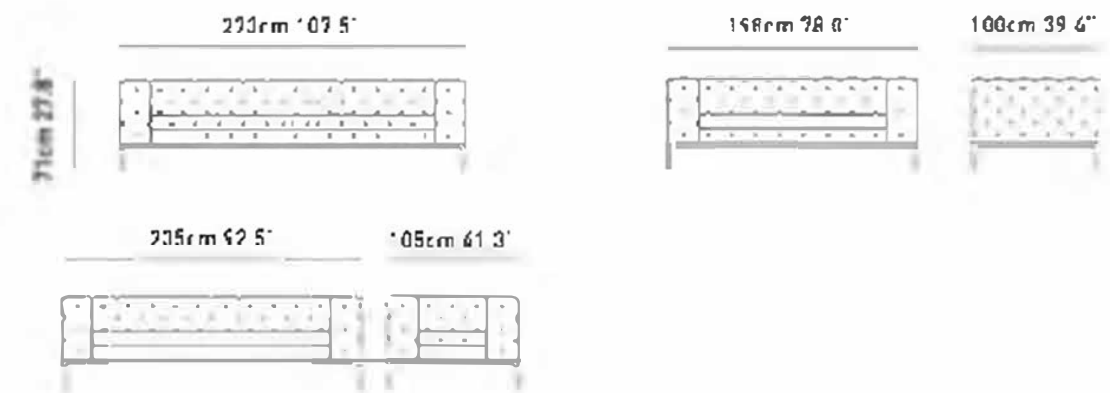

COPPER

CUFON

DCLVABAHC

FI LETTO

FASHION

FERN