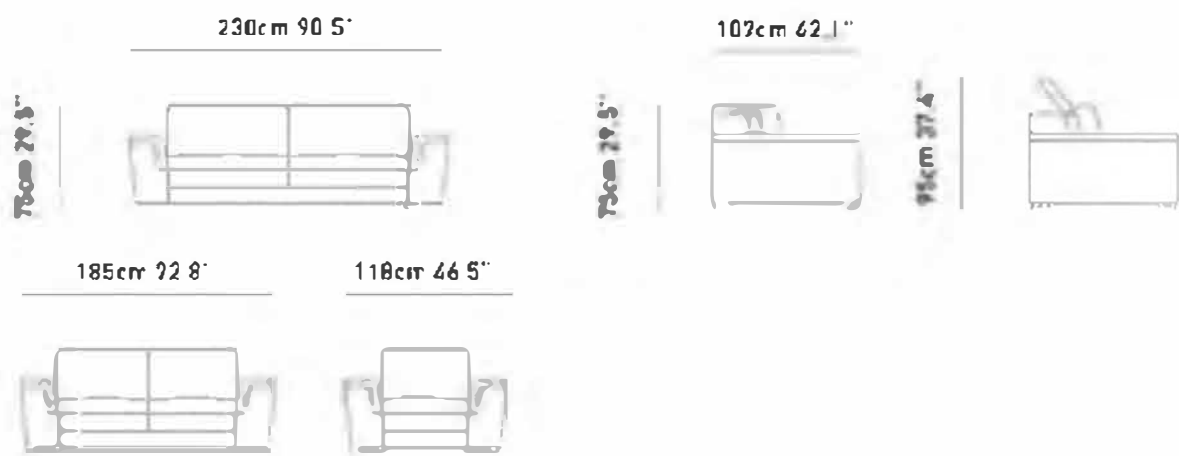

MADR:O

MAGENTA

MARD:NI

MARD:NI