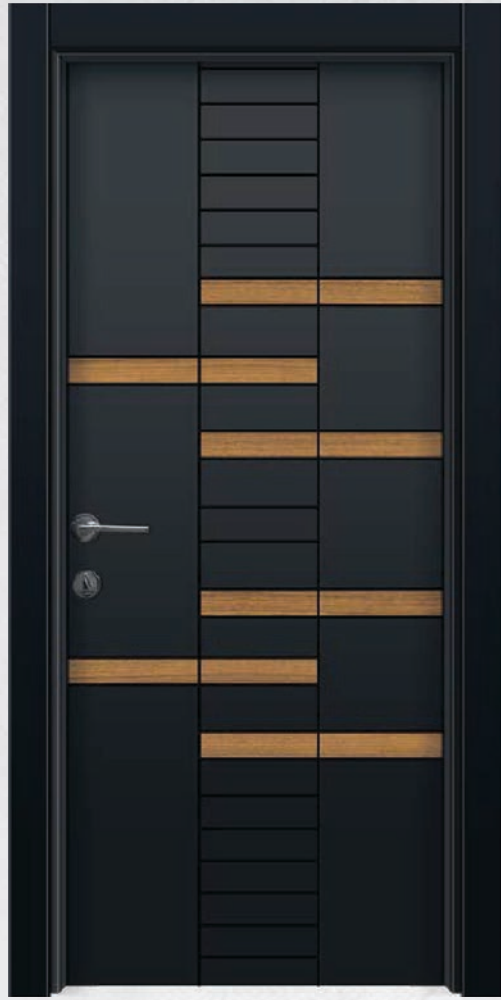

MV-350 | KOYU CEVİZ
DARK WALNUT

MV-353 | OREGON/ST019
OREGON

MV-351 | ANTRASİT GRİ
ANTHRACITE GREY

MV-354 OREGON 19
OREGON 19

MV-355 | AKÇAĞAÇ
MAPLE

MV-357 | MOCHA
MOCHA

MV-356 | SİYAH
BLACK

MV-358 | TİK
TEAK