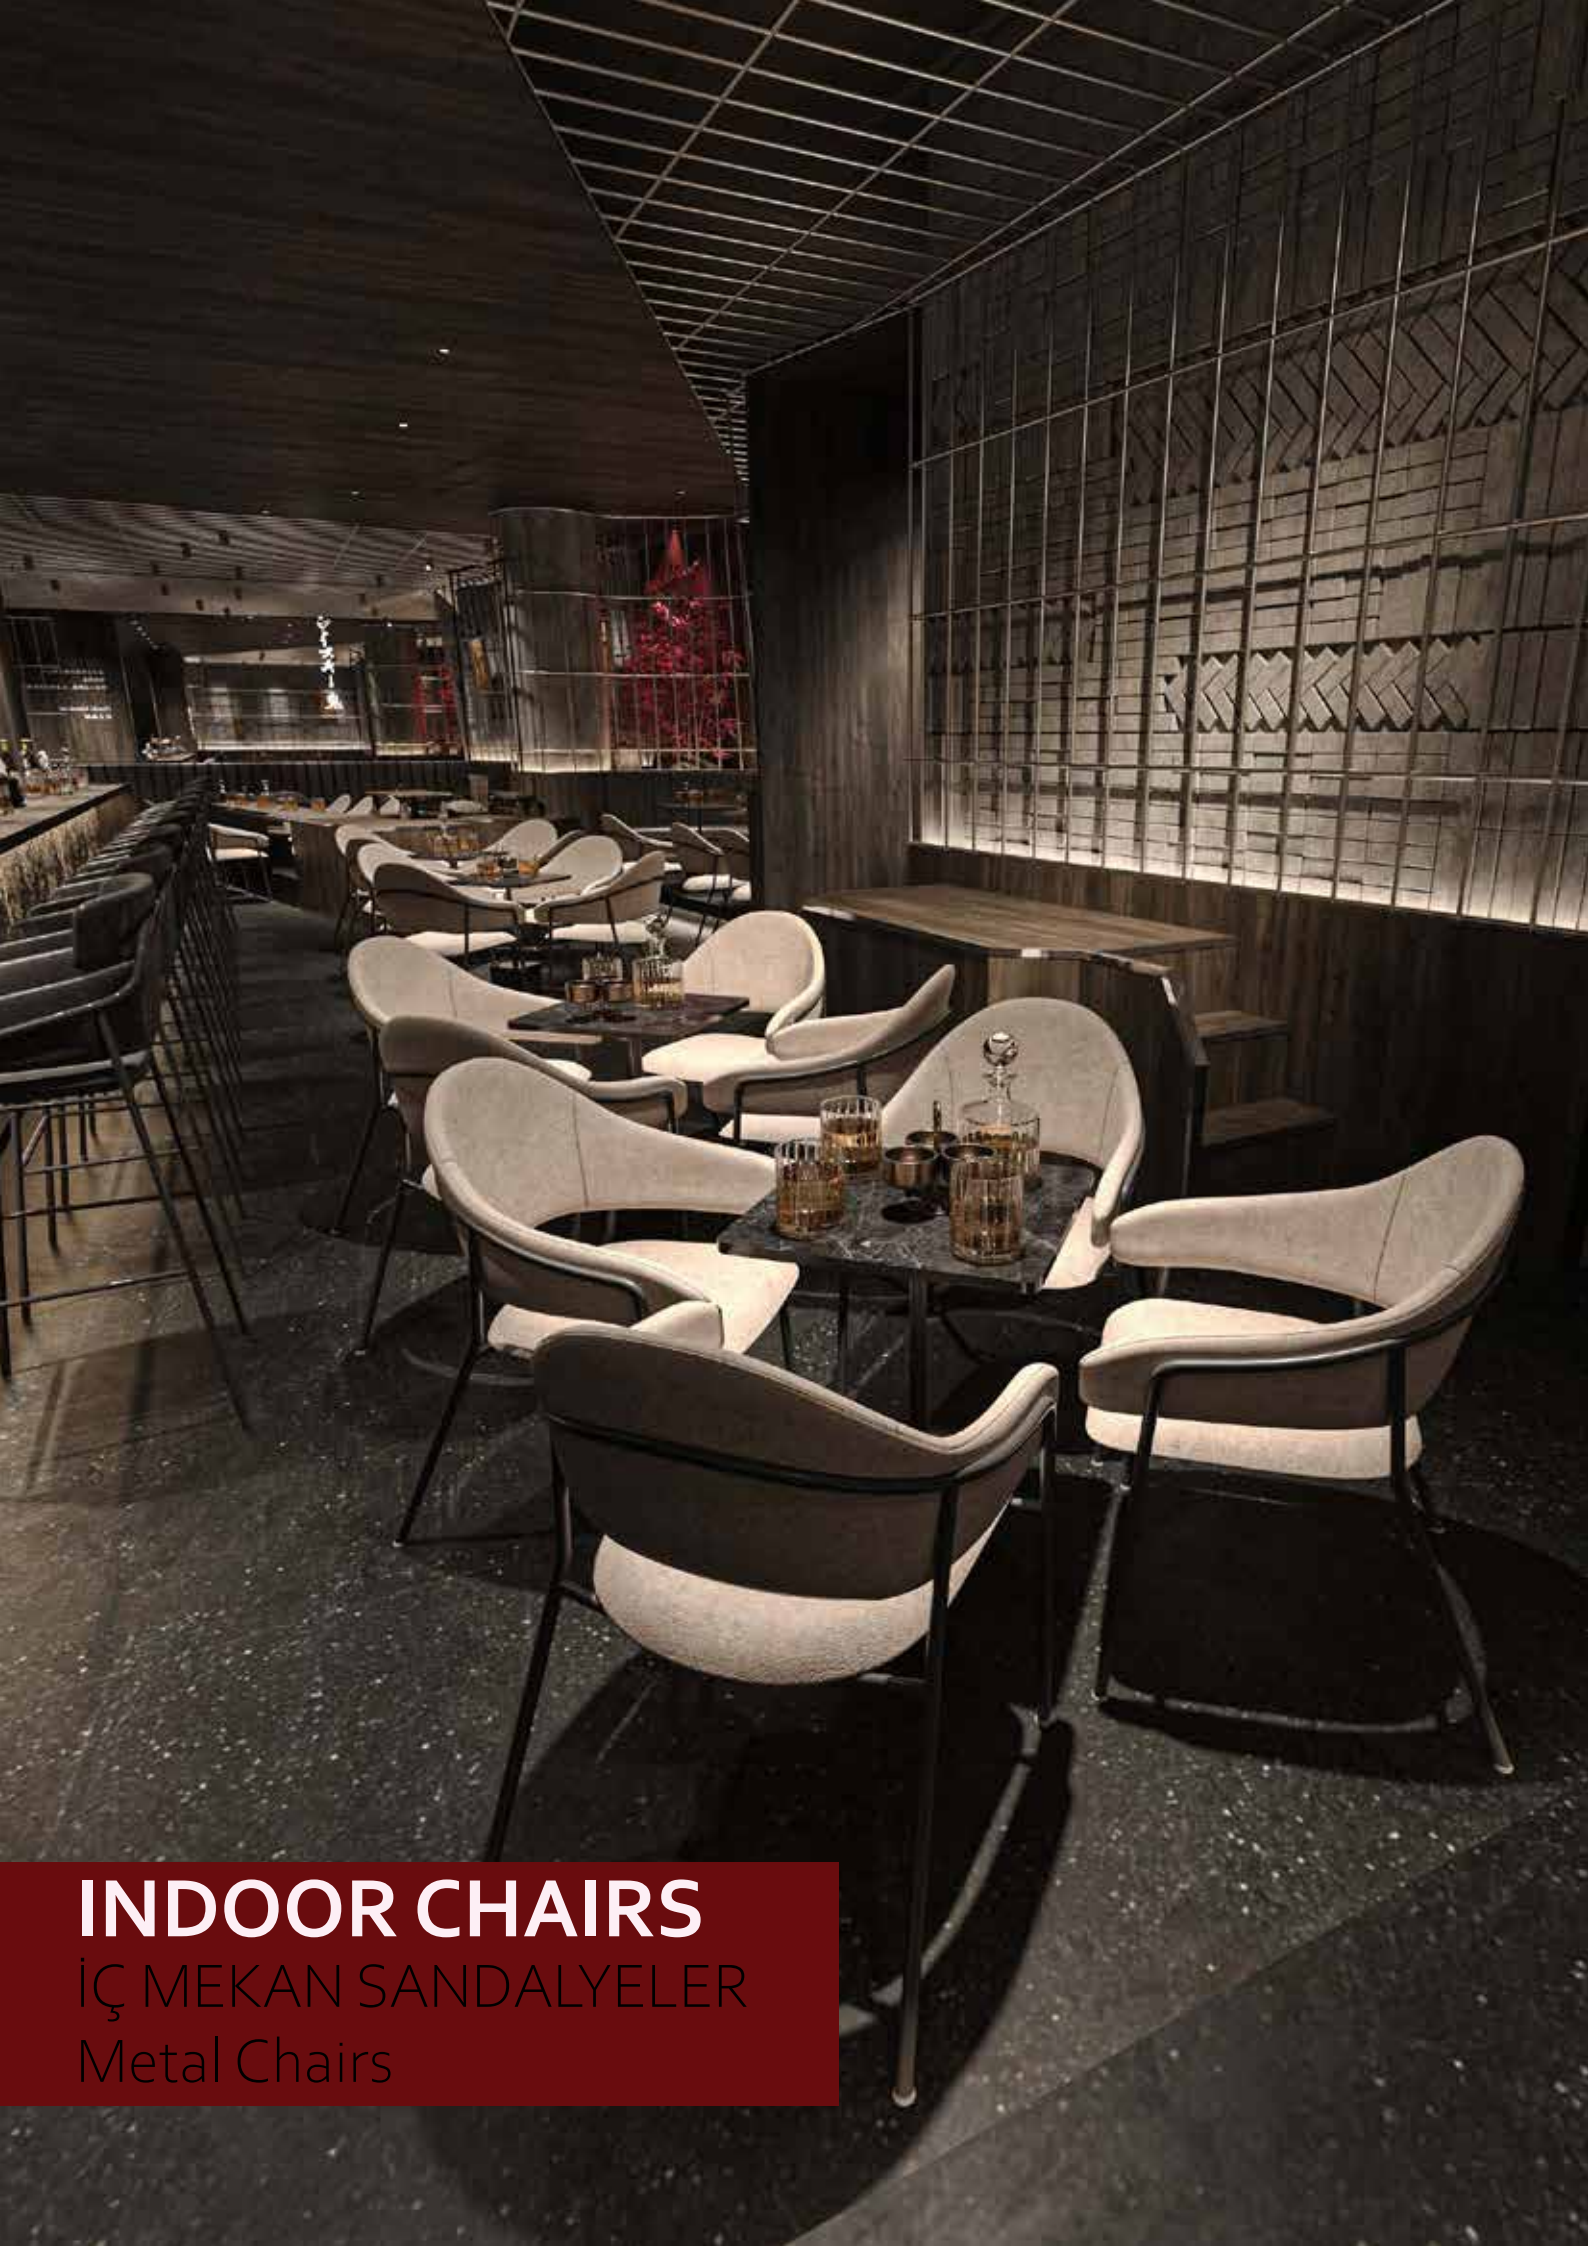

Indoor Wooden Chair

MATERIALS

İskelet / Frame

kayın/ beechwood

İskelet bitişi / Frame finishing

cilalı / polished

INDOOR CHAIRS

İÇ MEKAN SANDALYELER