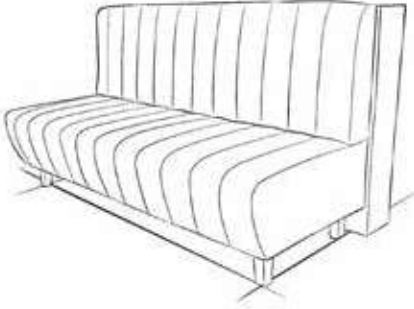

TUNCA SOFA

Indoor Sofa

MATERIALS

İskelet / Frame

kayın/ beechwood

İskelet bitişi / Frame finishing

*cilalı
polished*

Product code: 2225

PIENA SOFA

Indoor Sofa

MATERIALS

İskelet / Frame

kayın/ beechwood

İskelet bitişi / Frame finishing

*cilalı
polished*

Product code: 2256