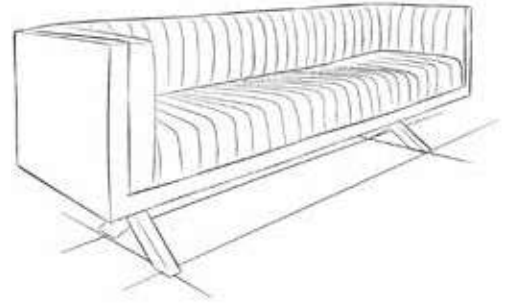

kayın/ beechwood

İskelet bitişi / Frame finishing

*cilalı
polished*

Product code: 3100

JOLLY DOUBLE SOFA

Indoor Sofa

MATERIALS

İskelet / Frame