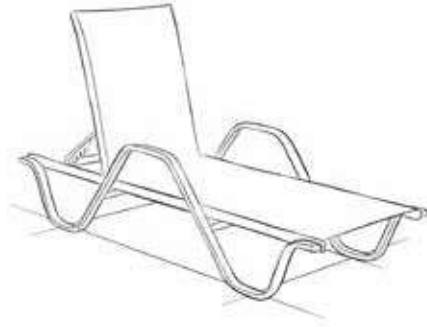

Product code: 00156

CORA SUNBED

Outdoor SunBed

MATERIALS

İskelet / Frame

aluminum

İskelet bitişi / Frame finishing

*elektrostatik RAL boyalı /
electrostatic RAL painted*