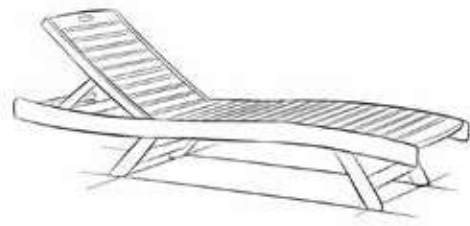

200

64

32

CURVE SUNBED

Outdoor SunBed

MATERIALS

İskelet / Frame

iroko wood