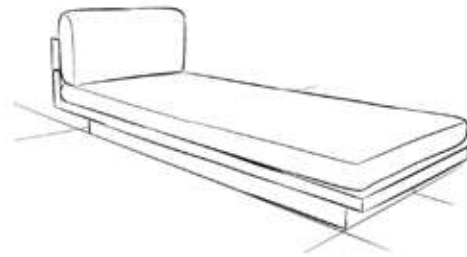

MATERIALS

İskelet / Frame

iroko wood

200

64

35

Product code: 00188