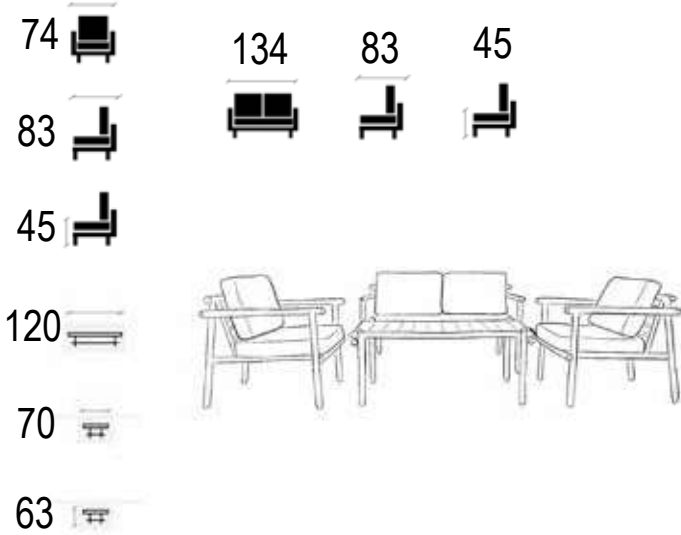

BUSE OUTDOOR SET

Outdoor Set

MATERIALS

İskelet / Frame

aluminum+iroko wood

İskelet bitişi / Frame finishing

*elektrostatik RAL boyalı /
electrostatic RAL painted*

BAMBU OUTDOOR SET

Outdoor Set

MATERIALS

İskelet / Frame

aluminum

İskelet bitişi / Frame finishing

*elektrostatik RAL boyalı /
electrostatic RAL painted*