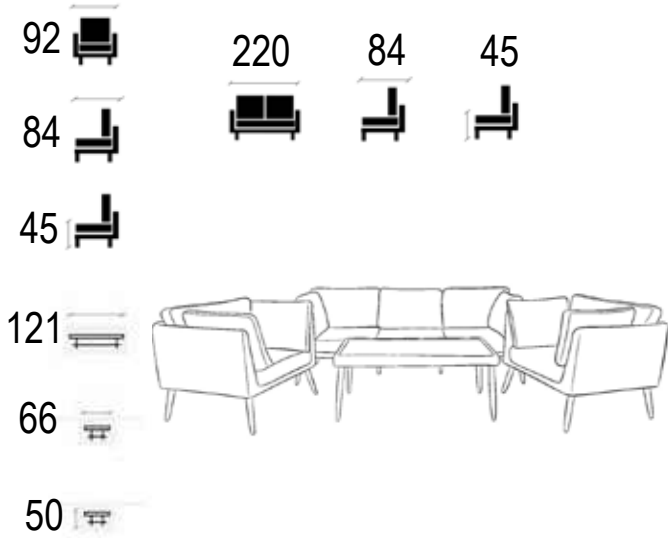

JADE OUTDOOR SET