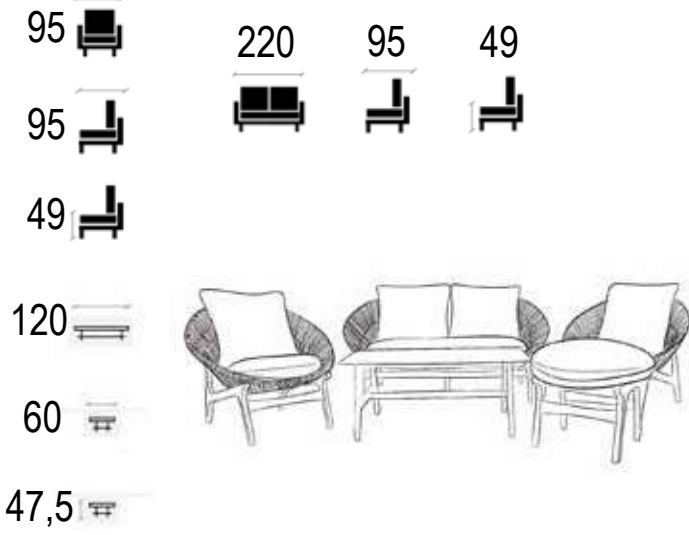

EYLÜL OUTDOOR SET

Outdoor Set

MATERIALS

İskelet / Frame

iroko wood +aluminum

İskelet bitişi / Frame finishing

*elektrostatik RAL boyalı /
electrostatic RAL painted*

MAGI OUTDOOR SET

Outdoor Set

MATERIALS

İskelet / Frame

aluminum

İskelet bitişi / Frame finishing

*elektrostatik RAL boyalı /
electrostatic RAL painted*