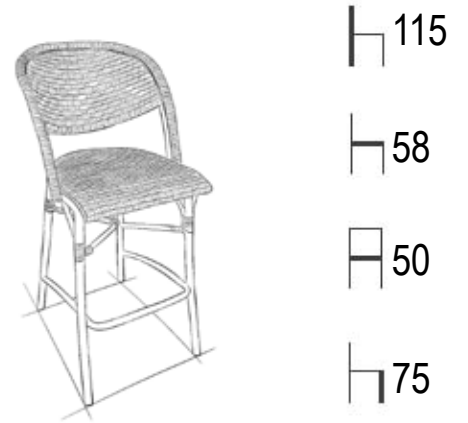

MATERIALS

İskelet / Frame

aluminum

İskelet bitişi / Frame finishing

*elektrostatik RAL boyalı /
electrostatic RAL painted*

Product code: 5146