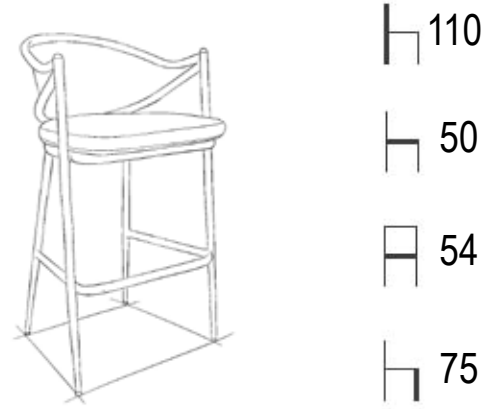

BULLET BAR CHAIR

Outdoor Bar Chair

MATERIALS

İskelet / Frame

metal

İskelet bitişi / Frame finishing

*elektrostatik RAL boyalı /
electrostatic RAL painted*

Product code: 2001.1