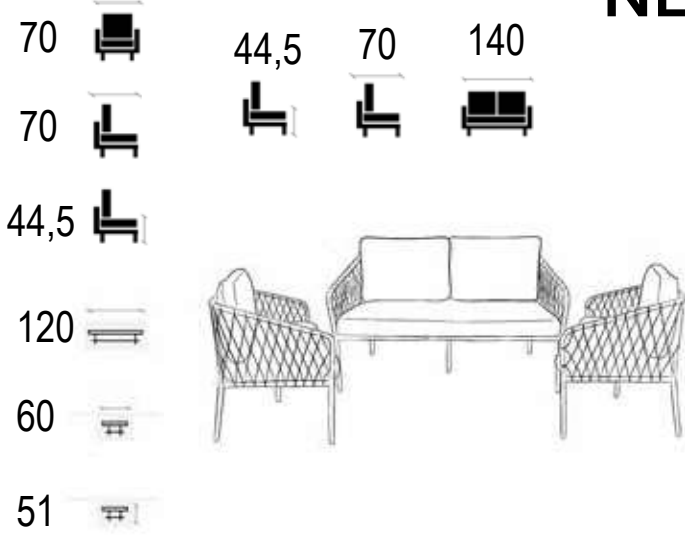

NETTING II OUTDOOR SET

Outdoor Set

MATERIALS

İskelet / Frame

İskelet bitişi / Frame finishing

*elektrostatik RAL boyalı /
electrostatic RAL painted*