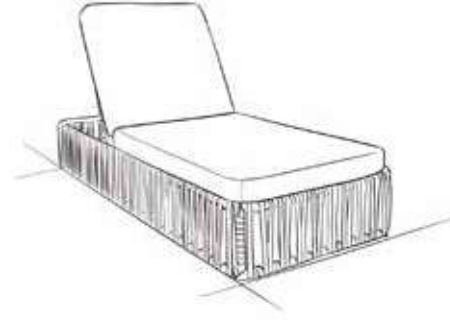

PULUR SUNBED

Outdoor Braided SunBed

MATERIALS

İskelet / Frame

aluminum

İskelet bitişi / Frame finishing

*elektrostatik RAL boyalı /
electrostatic RAL painted*

200

80

35

Product code: 0015