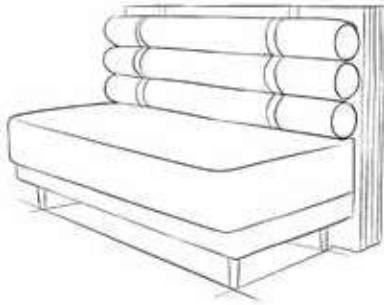

JOLLY DOUBLE SOFA

Indoor Sofa

MATERIALS

İskelet / Frame

kayın/ beechwood

İskelet bitişi / Frame finishing

*cilalı
polished*

Product code: 1285.1

BALIN SOFA

Indoor Sofa

MATERIALS

İskelet / Frame

kayın/ beechwood

İskelet bitişi / Frame finishing

*cilalı
polished*

Product code: 2154.8