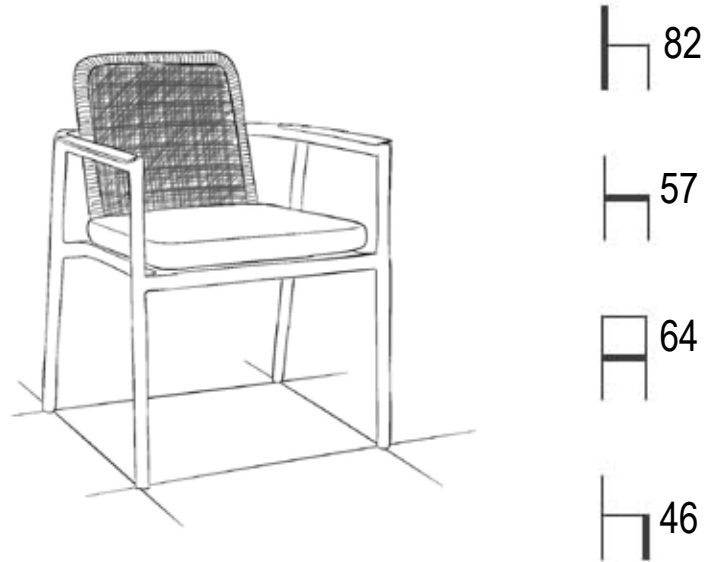

MATERIALS

İskelet / Frame

aluminum

İskelet bitişi / Frame finishing

*elektrostatik RAL boyalı /
electrostatic RAL painted*

Product code: 819.1

Tüm ürünlerimizde mekanlarınıza uygun olacak şekilde ahşap modeller için cila kartelamızdan, metal iskeletli ürünler için RAL kataloğumuzdan ve döşemeli ürünlerimiz için kumaş kartelalarımızdan seçim yaparak farklı kombinasyonlar ve özgün tasarımlar oluşturabilirsiniz. İpler UV korumalı tamamen dış mekanda kullanılmaya uygun şekilde firmamız tarafından üretilmektedir.

In our all products, you can create different combinations and original designs by choosing from our polish catalog for wooden models, our RAL catalog for metal skeleton products and our fabric catalog for upholstered products to suit your spaces. The UV protected ropes are produced by our company in a completely suitable way for outdoor use.