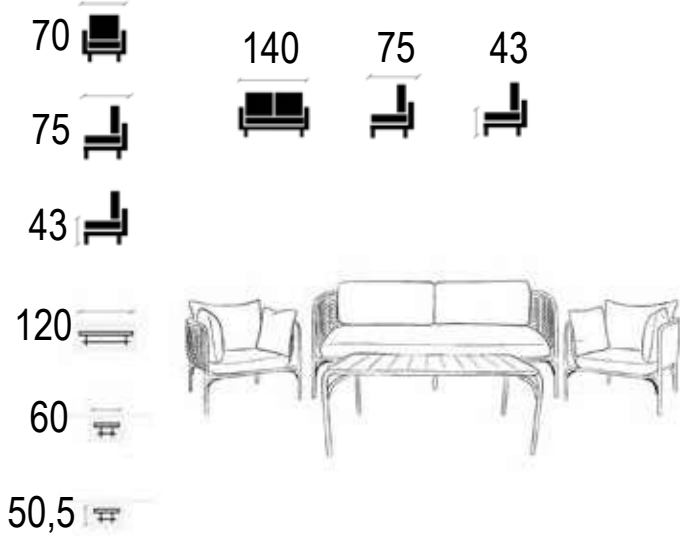

NİL OUTDOOR SET

Outdoor Set

MATERIALS

İskelet / Frame

metal

İskelet bitişi / Frame finishing

*elektrostatik RAL boyalı /
electrostatic RAL painted*