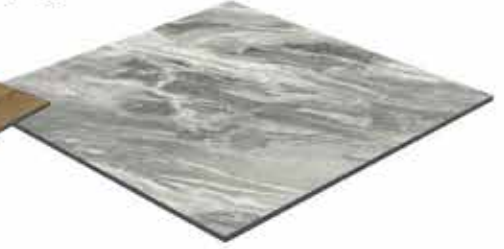

Lavant
5707