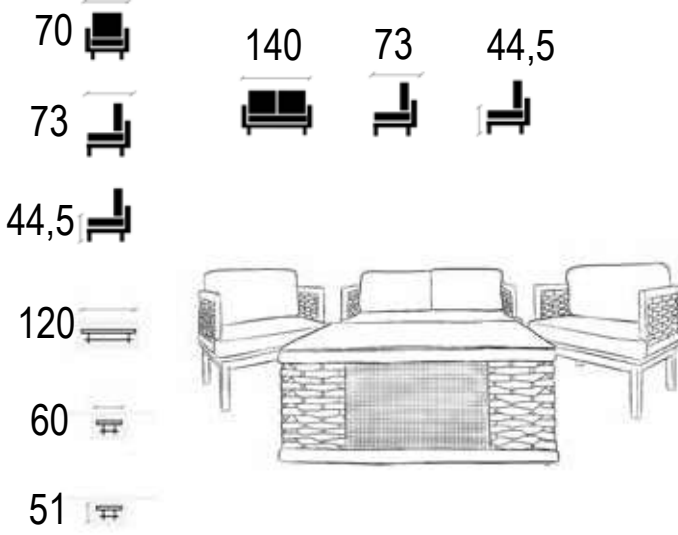

BUSE OUTDOOR SET

Outdoor Set

MATERIALS

İskelet / Frame

aluminum+iroko wood

İskelet bitişi / Frame finishing

*elektrostatik RAL boyalı /
electrostatic RAL painted*

BAMBU OUTDOOR SET

Outdoor Set

MATERIALS

İskelet / Frame

aluminum

İskelet bitişi / Frame finishing

*elektrostatik RAL boyalı /
electrostatic RAL painted*