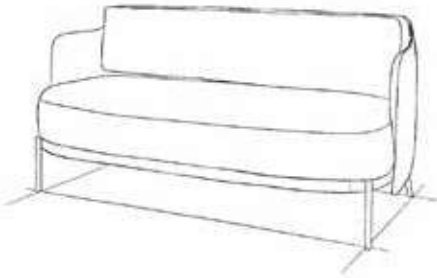

TERRY L CORNER SOFA

Indoor Sofa

MATERIALS

İskelet / Frame

kayın/ beechwood

İskelet bitişi / Frame finishing

*cilalı
polished*

Product code: 3565.4

JUSTIN SOFA

Indoor Sofa

MATERIALS

İskelet / Frame

metal

İskelet bitişi / Frame finishing

*elektrostatik RAL boyalı/
electrostatic RAL painted*

Product code: 2410.2