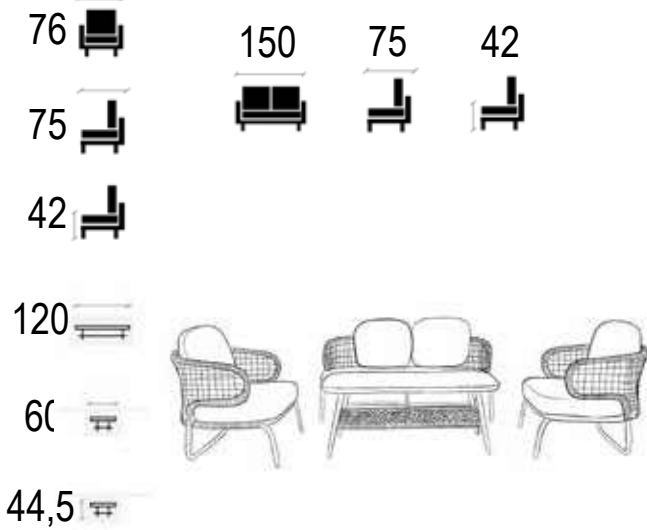

EYLÜL OUTDOOR SET

Outdoor Set

MATERIALS

İskelet / Frame

iroko wood +aluminum

İskelet bitişi / Frame finishing

*elektrostatik RAL boyalı /
electrostatic RAL painted*

MAGI OUTDOOR SET

Outdoor Set

MATERIALS

İskelet / Frame

aluminum

İskelet bitişi / Frame finishing

*elektrostatik RAL boyalı /
electrostatic RAL painted*