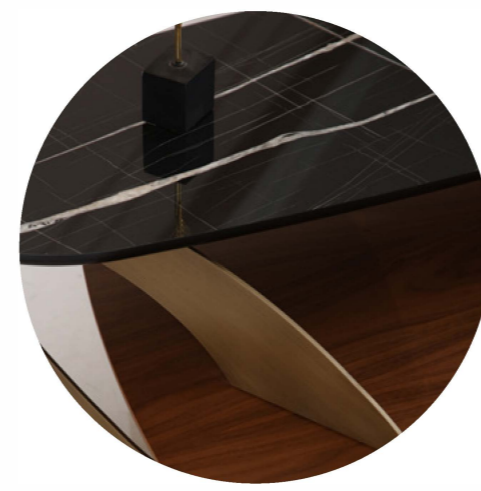

SOLID TRAVERTEN
Center Table

SOLIDBLACK

G/W	D/D	Y/H	m³
125	128	46	0,18

G/W	D/D	Y/H	m³
125	128	46	0,18