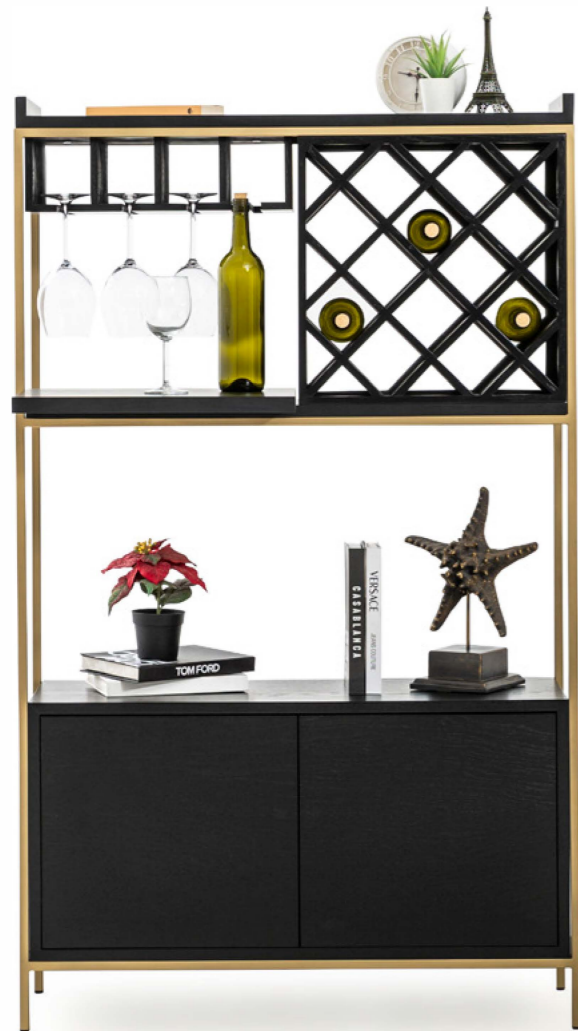

JACK BLACK

Bar

G/W	D/D	Y/H	m³
89	34	149	0,54

PORTO

Trolley

G/W	D/D	Y/H	m³
83	50	88	0,45

DANIELS BLACK

Trolley

G/W	D/D	Y/H	m³
72	36	85	0,26