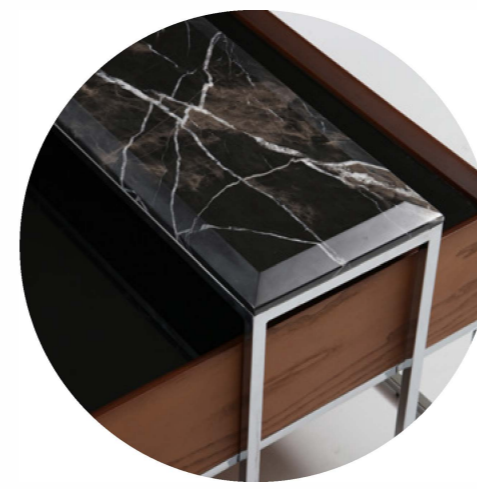

BUENO BLACK
Center Table

G/W	D/D	Y/H	m ³
105	98	49	0,26

FREYA
Center Table

G/W	D/D	Y/H	m ³
162	87	42	0,39

CROWN WALNUT

CROWN CENTER TABLE

Crown Center Table

Our center table, which consists of two modules, is rectangular in shape. The lower body is made of walnut-coated MDF material and the paint process has been applied. The upper surface of the lower body is black painted glass. The upper surface of the service table is MDF material with a marble print. The legs are profile metal and chrome-plated.