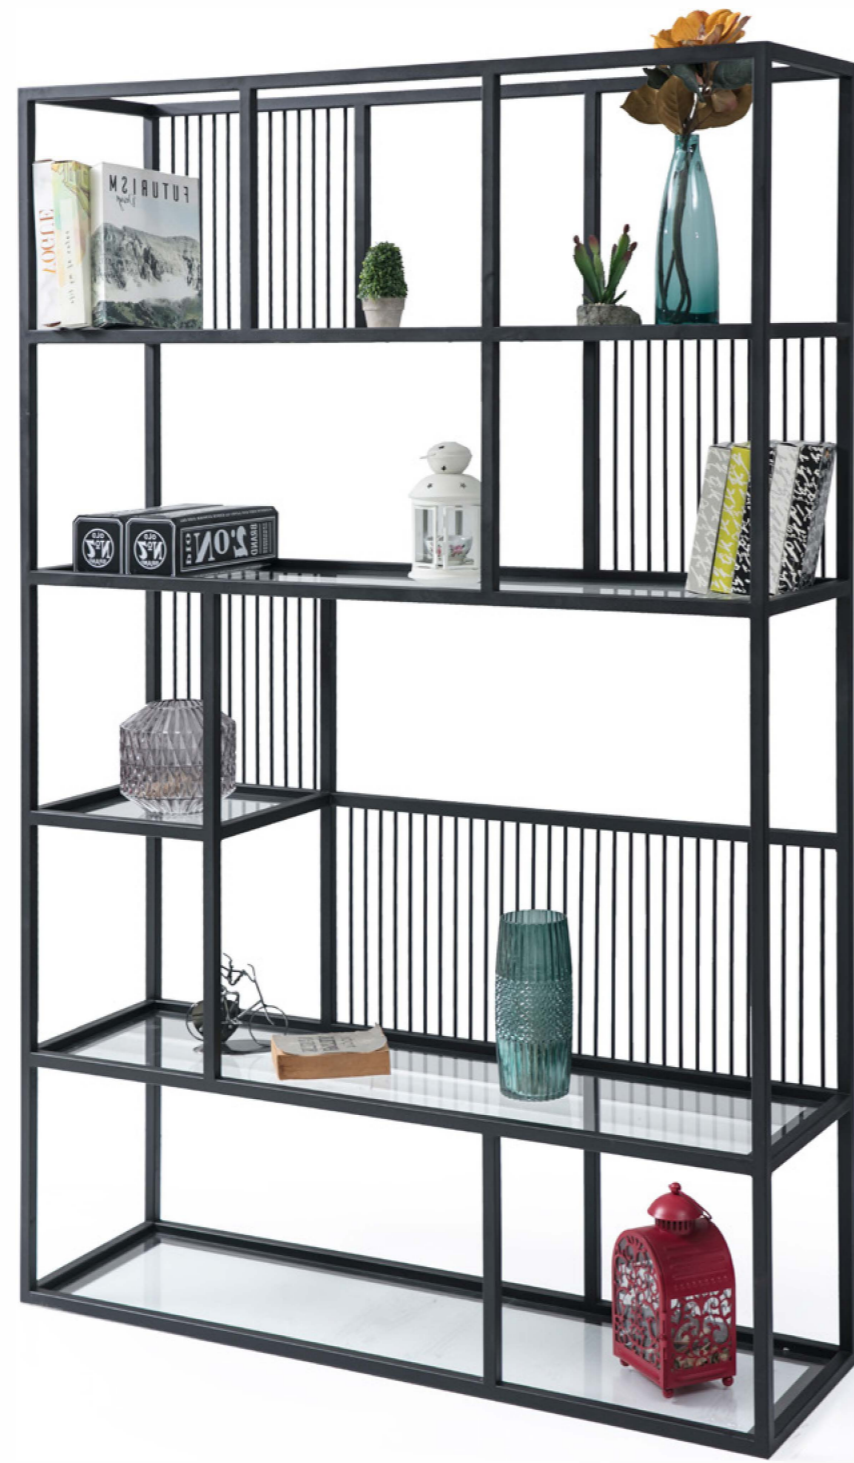

BLACK&BRASS

WHITE&BRASS

ARTE

Bookshelf

G/W	D/D	Y/H	m ³
85	35	180	0,62

WHITE&MARBLE

BLACK&MARBLE

DOMINO

Bookshelf

G/W	D/D	Y/H	m ³
120	35	180	0,96

CUBE

Bookshelf

G/W	D/D	Y/H	m ³
38	38	180	0,33

DECOR

Bookshelf

G/W	D/D	Y/H	m ³
120	35	180	0,96

CAPS TRAVERTEN

Bookshelf

G/W	D/D	Y/H	m ³
180	34	159	0,33

CAPS BOOKSHELF

With its unique and striking design, this separator is capable of keeping your stuff organized in more interesting way. It is made of spruce tree and fully painted to provide durability for long term use. Most importantly, it provides you with a stylish and functional home decoration.