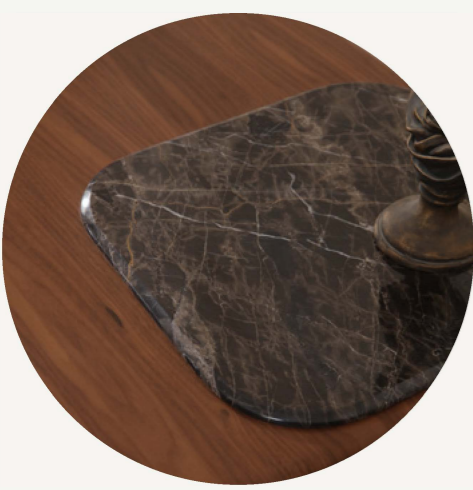

BUENO BLACK
Center Table

G/W	D/D	Y/H	m³
105	98	49	0,26