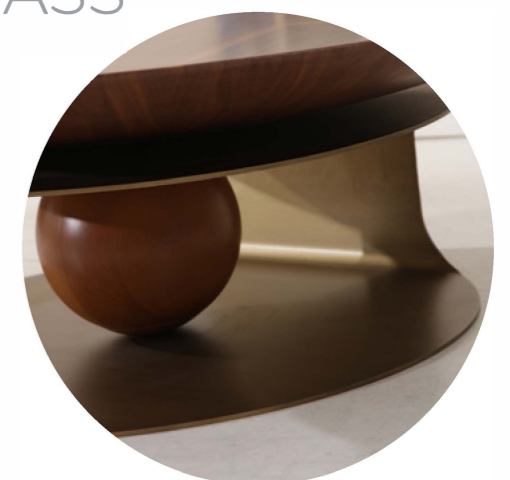

DUNCH BRASS

G/W	D/D	Y/H	m³
118	118	37	0,38