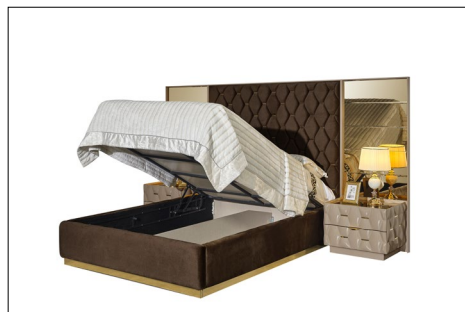

Yatak Odası/Bedroom

Its glow will reflect on your home...

ROYAL *Natak Odası/Bedroom*

We guarantee elegance

Dolap / Wardrobe: G/W:252 Y/H: 220 D/D: 62 - Karyola(Bazasız)/Bed (Without Base): G/W: 173 Y/H: 157 - D/D:210 Şifonyer/Dresser: G/W: 49 Y/H: 84 D/D:110
Şifonyer Aynası/ Dresser Mirror: G/W:85 Y/H: 115 D/D: 5 - Komodin(x2)/(nightstand)(x2): G/W: 65 Y/H: 49 - D/D:43 Komodin Panosu/ Nightstand Board: G/W:68 Y/H: 157 D/D:5