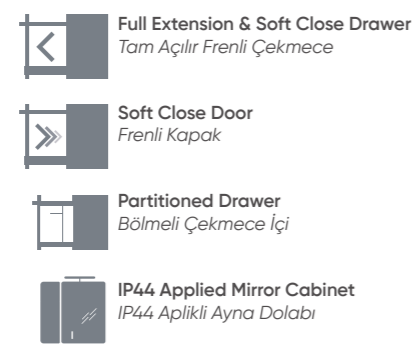

60 cm / 80 cm / 100 cm

Ceramic Basin
Seramik Etajerli Lavabo

Body, Drawer & Door;
Wrapping PVC MDF

Gövde, Çekmece ve Kapak;
MDF üzeri PVC Kaplama

Tall Cabinet; Tempered Glass Shelf
Boy Dolabı; Temperli Cam Raf