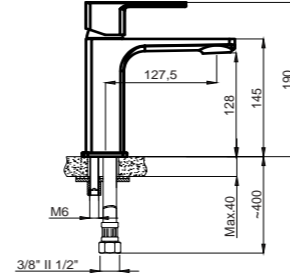

YENİ BLOK

BASIN FAUCET / LAVABO ARMATÜRÜ

Ceramic Cartridge
%100 Brass
Ideal Working Pressure 3 Bar
Water Flow Rate 9 lt/Min

Seramik Kartuş
%100 Pirinç
İdeal Çalışma Basıncı 3 Bar
Su Akış Miktarı Dakikada 9 Lt.

HIGH BASIN FAUCET / YÜKSEK LAVABO ARMATÜRÜ

Ceramic Cartridge
%100 Brass
Ideal Working Pressure 3 Bar
Water Flow Rate 9 lt/Min

Seramik Kartuş
%100 Pirinç
İdeal Çalışma Basıncı 3 Bar
Su Akış Miktarı Dakikada 9 Lt.

BATH FAUCET / BANYO ARMATÜRÜ

Ceramic Cartridge
%100 Brass
Ideal Working Pressure 3 Bar
Water Flow Rate 9 lt/Min

Seramik Kartuş
%100 Pirinç
İdeal Çalışma Basıncı 3 Bar
Su Akış Miktarı Dakikada 9 Lt.

It is recommended to use filtered angle valve with products to prevent faucet damage due to all kind of pollution that may occur during installation.
Tesisatta oluşabilecek her türlü kirliliğin armatüre zararını önlemek için ürünle birlikte filtrelili ara musluk kullanılması tavsiye edilir.