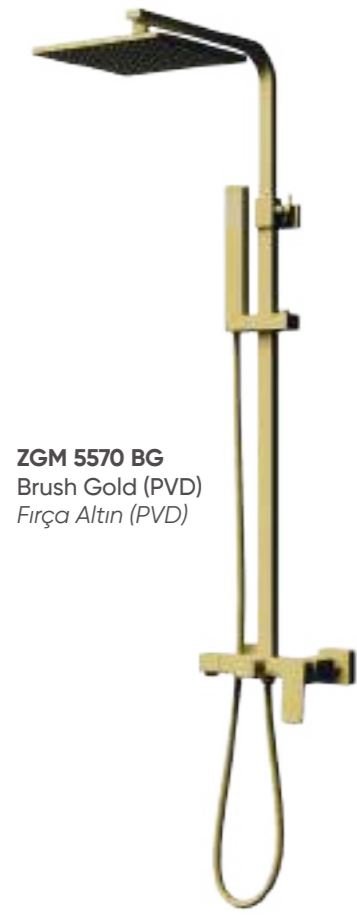

ZGM 5570 BG
Brush Gold (PVD)
Fırça Altın (PVD)

ZGM 5570 GR
Brush Grey (PVD)
Fırça Gri (PVD)

ZGM 5570 B
Black
Siyah

ZGM 5570 W
White
Beyaz

ZGM 5570 C
Chrome
Krom

Ceramic Cartridge
%100 Brass
150cm Spiral Hose
120cm Slide Pipe Length
Single Function Hand Shower
Ideal Working Pressure 5 Bar
Water Flow Rate 10-12Lt/Min