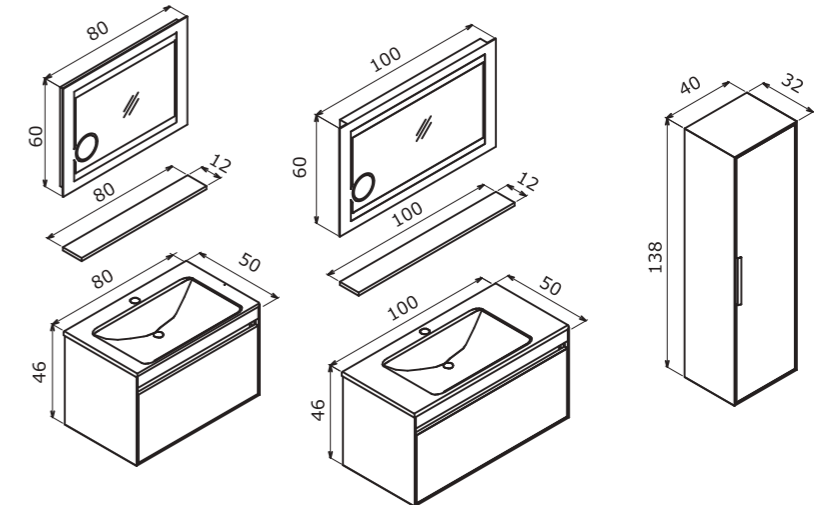

80 cm / 100 cm

Ceramic Basin
Seramik Etajerli Lavabo

Body & Drawers;
Melamine MDF
Gövde ve Çekmece;
Melamin MDF

Tall Cabinet; Tempered Glass Shelf
Boy Dolabı; Temperli Cam Raf

Full Extension & Soft Close Drawer
Tam Açılır Frenli Çekmece

Soft Close Door
Frenli Kapak

Magnifying Mirror with IP44 LED
Büyüteçli IP44 LED'li Ayna

Colors:
Renkler:

Technical Drawing:
Teknik Çizim: