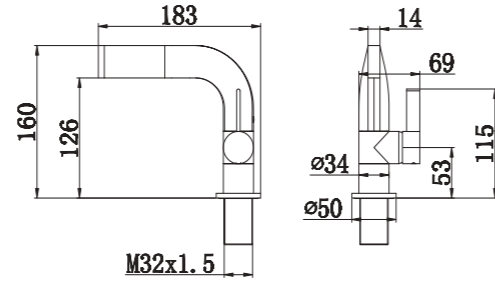

ALICE

BASIN FAUCET / LAVABO ARMATÜRÜ

Ceramic Cartridge
%100 Brass
Ideal Working Pressure 5 Bar
Water Flow Rate 8-10 lt/Min

Seramik Kartuş
%100 Pirinç
İdeal Çalışma Basıncı 5 Bar
Su Akış Miktarı Dakikada 10-12 Lt.