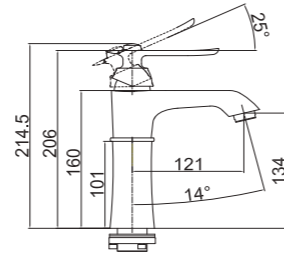

*It is recommended to use filtered angle valve with products to prevent faucet damage due to all kind of pollution that may occur during installation.
*Tesisatta oluşabilecek her türlü kirliliğin armatüre zararını önlemek için ürünle birlikte filtrelü ara musluk kullanılması tavsiye edilir.