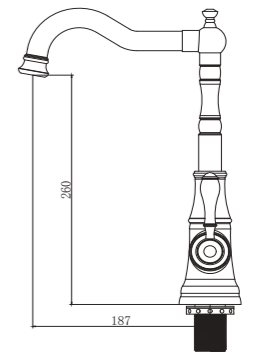

It is recommended to use filtered angle valve with products to prevent faucet damage due to all kind of pollution that may occur during installation.
Tesisatta oluşabilecek her türlü kirliliğin armatüre zararını önlemek için ürünle birlikte filtrelili ara musluk kullanılması tavsiye edilir.