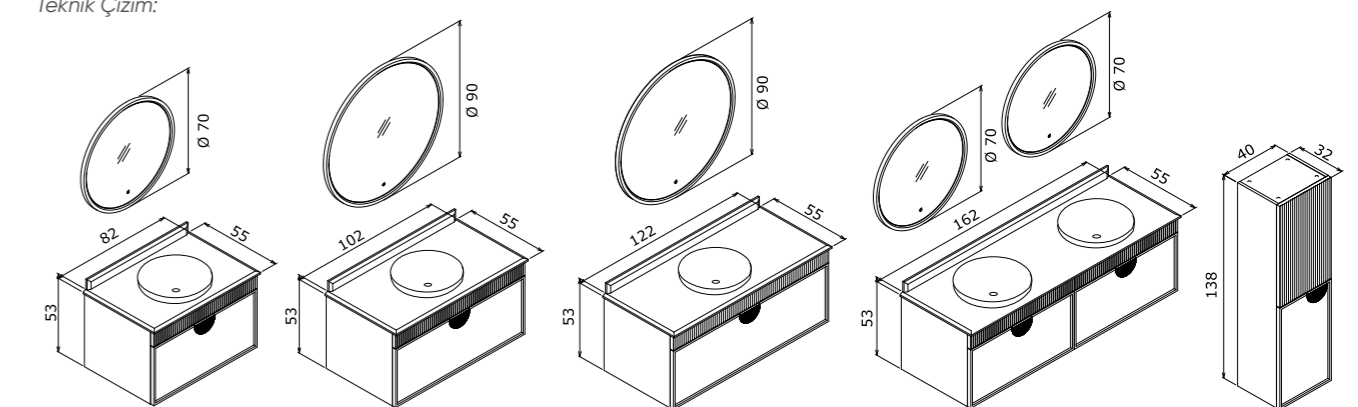

Handle Colors:
Kulp Renkleri:

Technical Drawing:
Teknik Çizim: