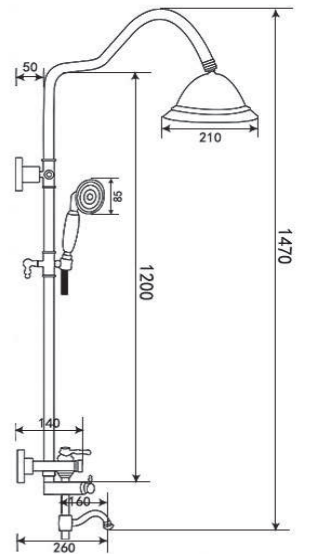

TOPKAPI

SHOWER SET / DUŞ SETİ

Ceramic Cartridge
%100 Brass
150cm Spiral Hose
120cm Slide Pipe Length
Single Function Hand Shower
Ideal Working Pressure 5 Bar
Water Flow Rate 10-12Lt/Min

Seramik Kartuş
%100 Pirinç
150 cm Spiral Hortum
120 cm Sürgü Boru Uzunluğu
Tek Fonksiyonlu El Duşu
İdeal Çalışma Basıncı 5 Bar
Su Akış Miktarı Dakikada 10-12 Lt.

Technical Drawing:
Teknik Çizim:

TAP / AÇ-KAPA MUSLUK

23mm Packing
Plumbing Connection G 1/2

23mm Salmastra
Tesisat Bağlantısı G 1/2

ANGLE TAP / AÇ-KAPA ARA MUSLUK

23mm Packing
23mm Salmastra