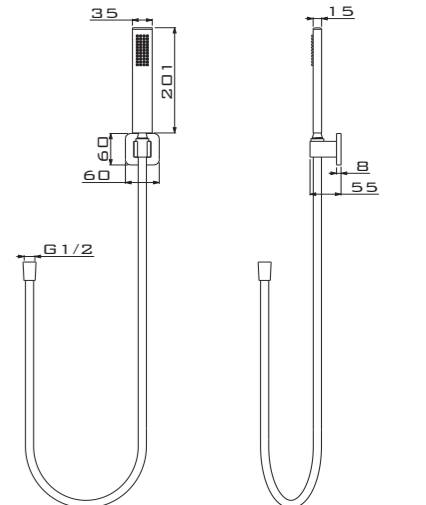

It is recommended to use filtered angle valve with products to prevent faucet damage due to all kind of pollution that may occur during installation.
Tesisatta oluşabilecek her türlü kirliliğin armatüre zararını önlemek için ürünle birlikte filtrelili ara musluk kullanılması tavsiye edilir.