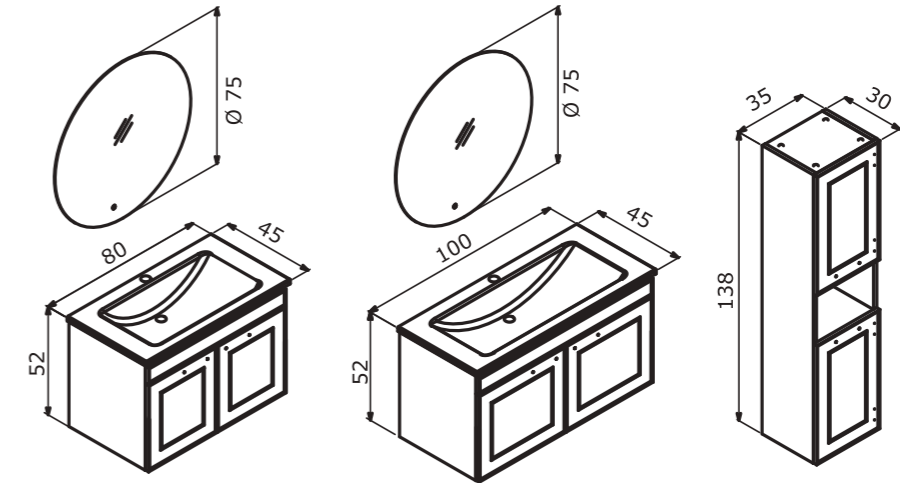

Limpo 80 Matt Anthracite Lacquer / Mat Antrasit Lake