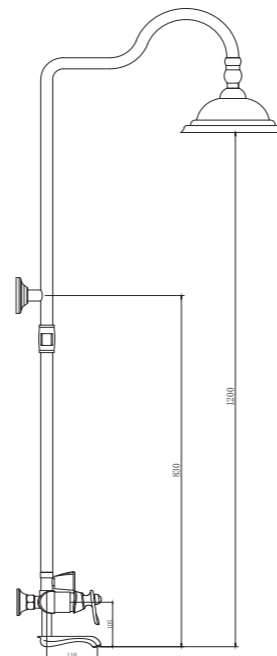

PREMIUM

SOAP DISPENSER SIVI SABUNLUK

SOAP DISH SABUNLUK

TOOTHBRUSH HOLDER DİŞ FIRÇALIK

GLASS SHELF CAM ETAJER

TOWEL BAR UZUN HAVLULUK

TOWEL HOLDER HAVLULUK

DOUBLE ROBE HOOK İKİLİ ASKILIK

WIRE SPONGE HOLDER TEKLİ SÜNGERLİK

ROLL HOLDER WITH COVER KAPAKLI KAĞITLIK