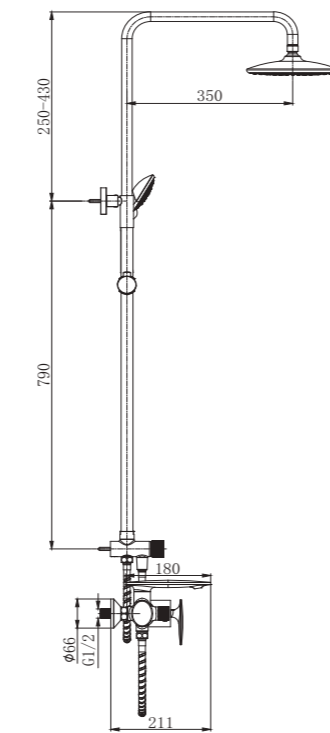

NEST

SOAP DISPENSER SIVI SABUNLUK

SOAP DISH SABUNLUK

304 Stainless Steel
Electrostatic Coating

304 Paslanmaz Çelik
Elektrostatik Kaplama