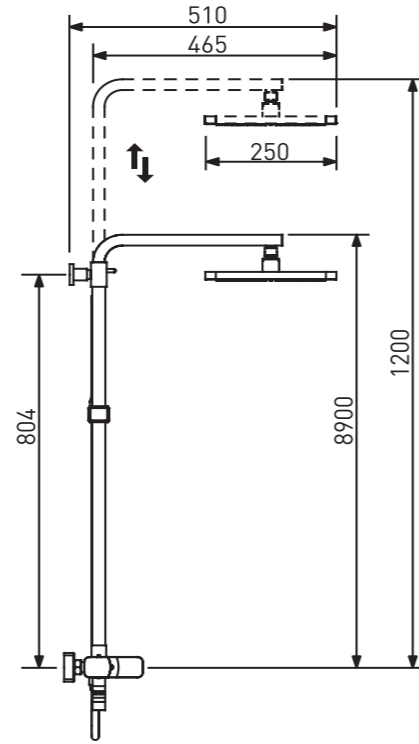

Ceramic Cartridge
%100 Brass
150cm Spiral Hose
120cm Slide Pipe Length
Single Function Hand Shower
Ideal Working Pressure 5 Bar
Water Flow Rate 10-12Lt/Min

Seramik Kartuş
%100 Pirinç
150 cm Spiral Hortum
120 cm Sürgü Boru Uzunluğu
Tek Fonksiyonlu El Duşu
İdeal Çalışma Basıncı 5 Bar
Su Akış Miktarı Dakikada 10-12 Lt.

Technical Drawing:
Teknik Çizim: