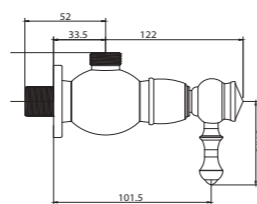

23mm Packing
23mm Salmastra

TP 1480 B
Black Antique
Siyah Antik