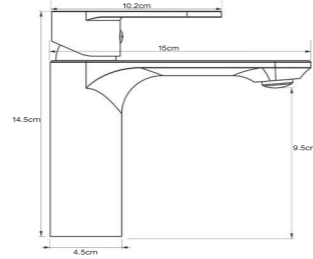

MENT SHARP

BASIN FAUCET / LAVABO ARMATÜRÜ

Ceramic Cartridge
Zinc Handle
Body; %100 Brass
Ideal Working Pressure 5 Bar
Water Flow Rate 8-10 Lt/Min

Seramik Kartuş
Zamak Kumanda Kolu
Gövde; %100 Pirinç
İdeal Çalışma Basıncı 5 Bar
Su Akış Miktarı Dakikada 8-10 Lt.

HIGH BASIN FAUCET / YÜKSEK LAVABO ARMATÜRÜ

Ceramic Cartridge
Zinc Handle
Body; %100 Brass
Ideal Working Pressure 5 Bar
Water Flow Rate 8-10 Lt/Min

Seramik Kartuş
Zamak Kumanda Kolu
Gövde; %100 Pirinç
İdeal Çalışma Basıncı 5 Bar
Su Akış Miktarı Dakikada 8-10 Lt.

SHOWER SET / DUŞ SETİ

Ceramic Cartridge
Zinc Handle
Body; %100 Brass
150cm Spiral Hose
S201 Quality Pipe
ABS Plastic Hand Shower and Head Shower
Ideal Working Pressure 5 Bar
Water Flow Rate 10-12Lt/Min

Seramik Kartuş
Zamak Kumanda Kolu
Gövde; %100 Pirinç
150 cm Spiral Hortum
S201 Kalite Boru
ABS Plastik El Duşu ve Tepe Duşu
İdeal Çalışma Basıncı 5 Bar
Su Akış Miktarı Dakikada 10-12 Lt.

It is recommended to use filtered angle valve with products to prevent faucet damage due to all kind of pollution that may occur during installation. Tesisatta oluşabilecek her türlü kirliliğin armatüre zararını önlemek için ürünle birlikte filtrelili ara musluk kullanılması tavsiye edilir.