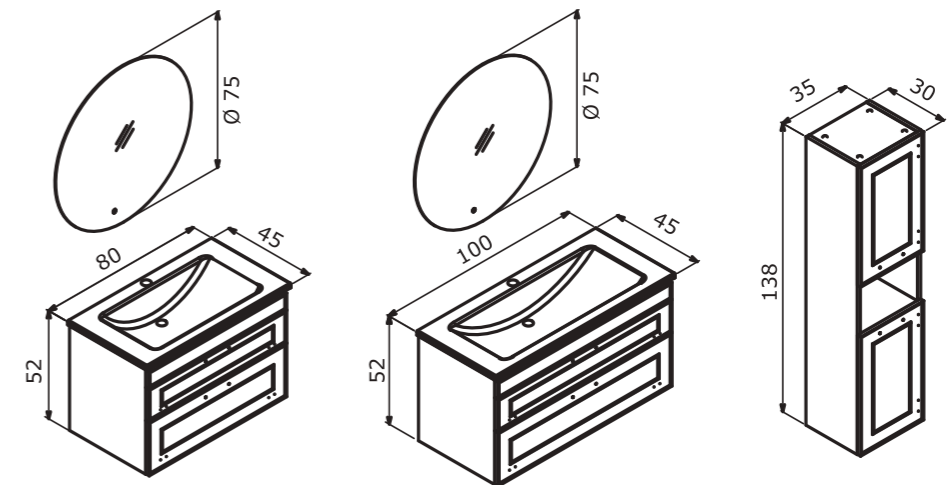

Limpo 80 Matt White Lacquer / Mat Beyaz Lake