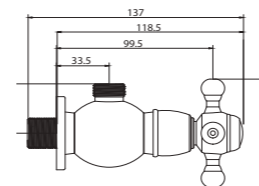

7.6 mm Packing
Plumbing Connection G 1/2

7.6 mm Salmastra
Tesisat Bağlantısı G 1/2

7.6 mm Packing

7.6 mm Salmastra

SHOWER SET / DUŞ SETİ

TR 2400 G
Gold (PVD)
Altın (PVD)

TR 2400 R
Rose (PVD)
Rose (PVD)

TR 1400 C
Chrome
Krom