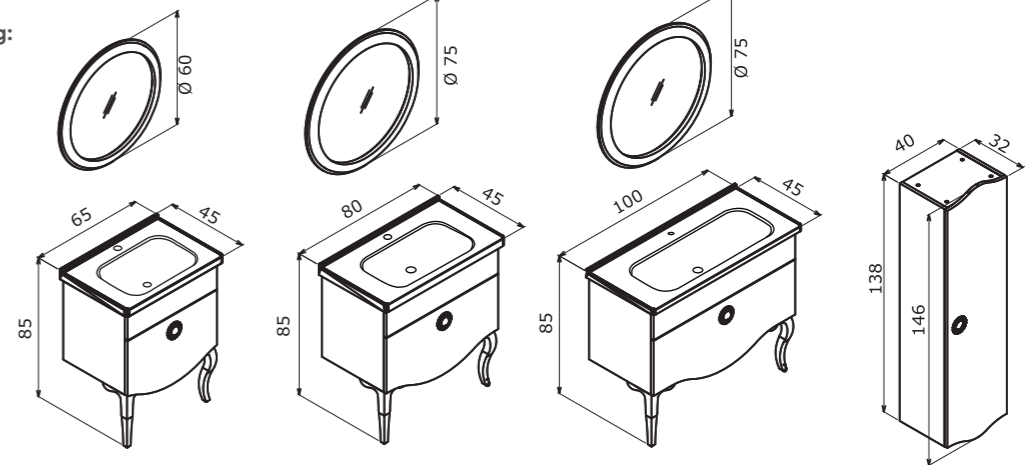

65 cm / 80 cm / 100 cm

Ceramic Basin
Seramik Etajerli Lavabo

Body; Melamine MDF
Gövde; Melamin MDF

Mirror & Drawer;
High Gloss Lacquer MDF
Ayna ve Çekmece;
Parlak Lake MDF

Tall Cabinet; Tempered Glass Shelf
Boy Dolabı; Temperli Cam Raf

Full Extension & Soft Close Drawer
Tam Açılır Frenli Çekmece

Soft Close Door
Frenli Kapak

Framed Ecological Mirror
Çerçevesiz Ekolojik Ayna

Colors:
Renkler:

Technical Drawing:
Teknik Çizim: