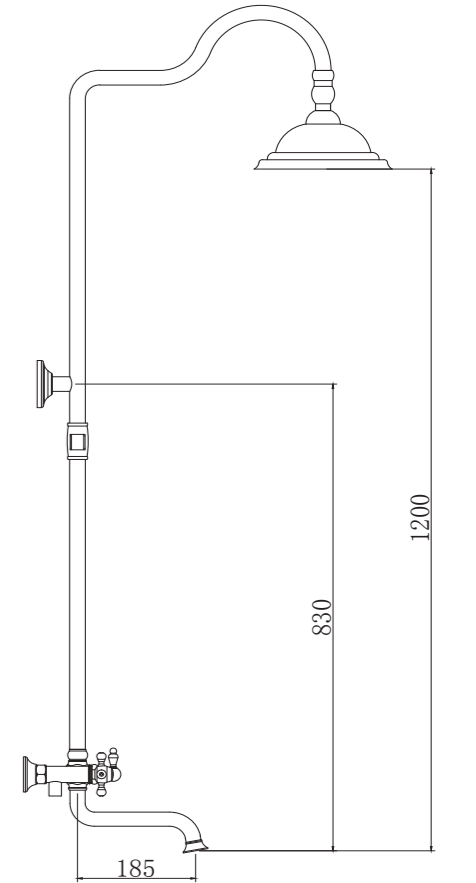

TRUVA

BASIN FAUCET / LAVABO ARMATÜRÜ

Ideal Working Pressure 5 Bar
Water Flow Rate 8-10 lt/Min

İdeal Çalışma Basıncı 5 Bar
Su Akış Miktarı Dakikada 8-10 Lt.

Technical Drawing:
Teknik Çizim:

KITCHEN FAUCET / EVİYE ARMATÜRÜ

Ideal Working Pressure 5 Bar
Water Flow Rate 8-10 lt/Min

İdeal Çalışma Basıncı 5 Bar
Su Akış Miktarı Dakikada 8-10 Lt.

Technical Drawing:
Teknik Çizim:

TAP / AÇ-KAPA MUSLUK

ANGLE TAP / AÇ-KAPA ARA MUSLUK

7.6 mm Packing
Plumbing Connection G 1/2

7.6 mm Salmastra
Tesisat Bağlantısı G 1/2

7.6 mm Packing

7.6 mm Salmastra

SHOWER SET / DUŞ SETİ

150cm Spiral Hose
120cm Slide Pipe Length
Single Function Hand Shower
Ideal Working Pressure 5 Bar
Water Flow Rate 10-12Lt/Min

150 cm Spiral Hortum
120 cm Sürgü Boru Uzunluğu
Tek Fonksiyonlu El Duşu
İdeal Çalışma Basıncı 5 Bar
Su Akış Miktarı Dakikada 10-12 Lt.

Technical Drawing:
Teknik Çizim: