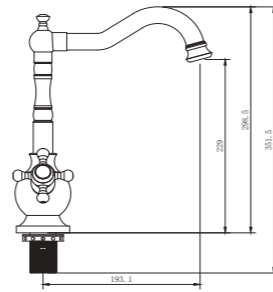

Ideal Working Pressure 5 Bar
Water Flow Rate 8-10 lt/Min

İdeal Çalışma Basıncı 5 Bar
Su Akış Miktarı Dakikada 8-10 Lt.

Technical Drawing:
Teknik Çizim: