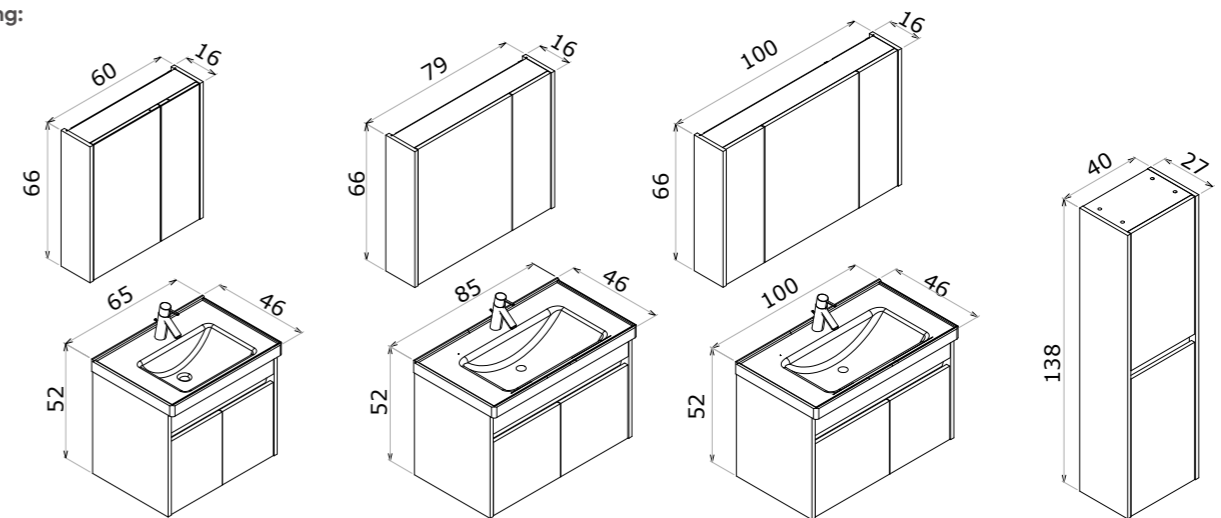

Side

with door
Kapaklı

The power is in its freedom...
Gücü özgürlüğünde..

65 cm / 85 cm / 100 cm

Ceramic Basin
Seramik Lavabo

Body & Door;
Melamine MDF
Gövde ve Kapak;
Melamin MDF

Soft Close Door
Frenli Kapak

Mirror Cabinet
Ayna Dolabı

Colors:
Renkler:

Technical Drawing:
Teknik Çizim: