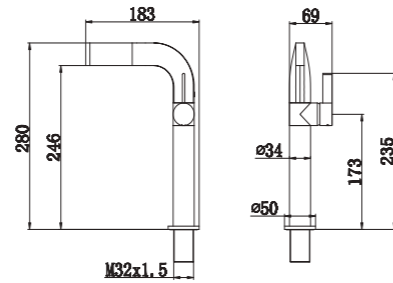

Ceramic Cartridge
%100 Brass
Ideal Working Pressure 5 Bar
Water Flow Rate 10-12 lt/Min

Seramik Kartuş
%100 Pirinç
İdeal Çalışma Basıncı 5 Bar
Su Akış Miktarı Dakikada 10-12 Lt.