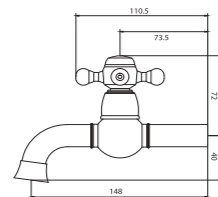

7.6 mm Packing
Plumbing Connection G 1/2

7.6 mm Salmastra
Tesisat Bağlantısı G 1/2

7.6 mm Packing

7.6 mm Salmastra

SHOWER SET / DUŞ SETİ

TR 2400 G
Gold (PVD)
Altın (PVD)

TR 2400 R
Rose (PVD)
Rose (PVD)

TR 1400 C
Chrome
Krom