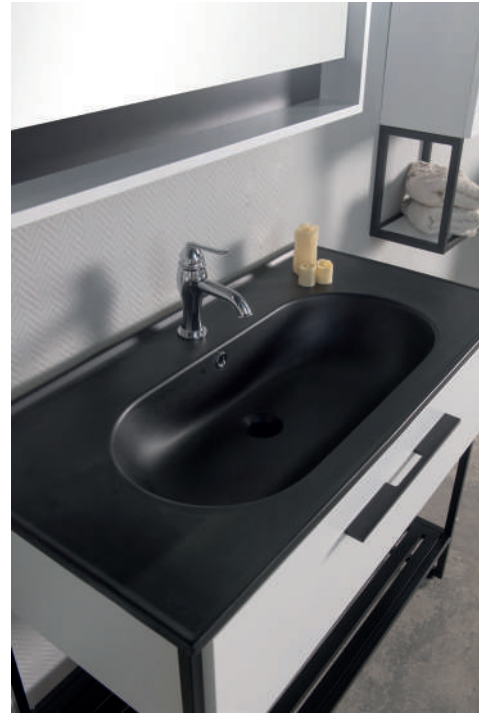

TR. Concept koleksiyonu, kompakt bir hacimde tasarım ve işlevsellik arasında ki geçiştir.

EN. *The Concept collection is the cross between design and functionality in a compact volume.*