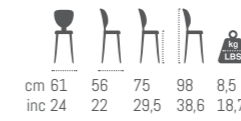

OUTDOOR BAR CHAIRS

MAREN