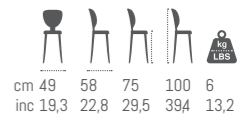

OUTDOOR BAR CHAIRS

HETTA